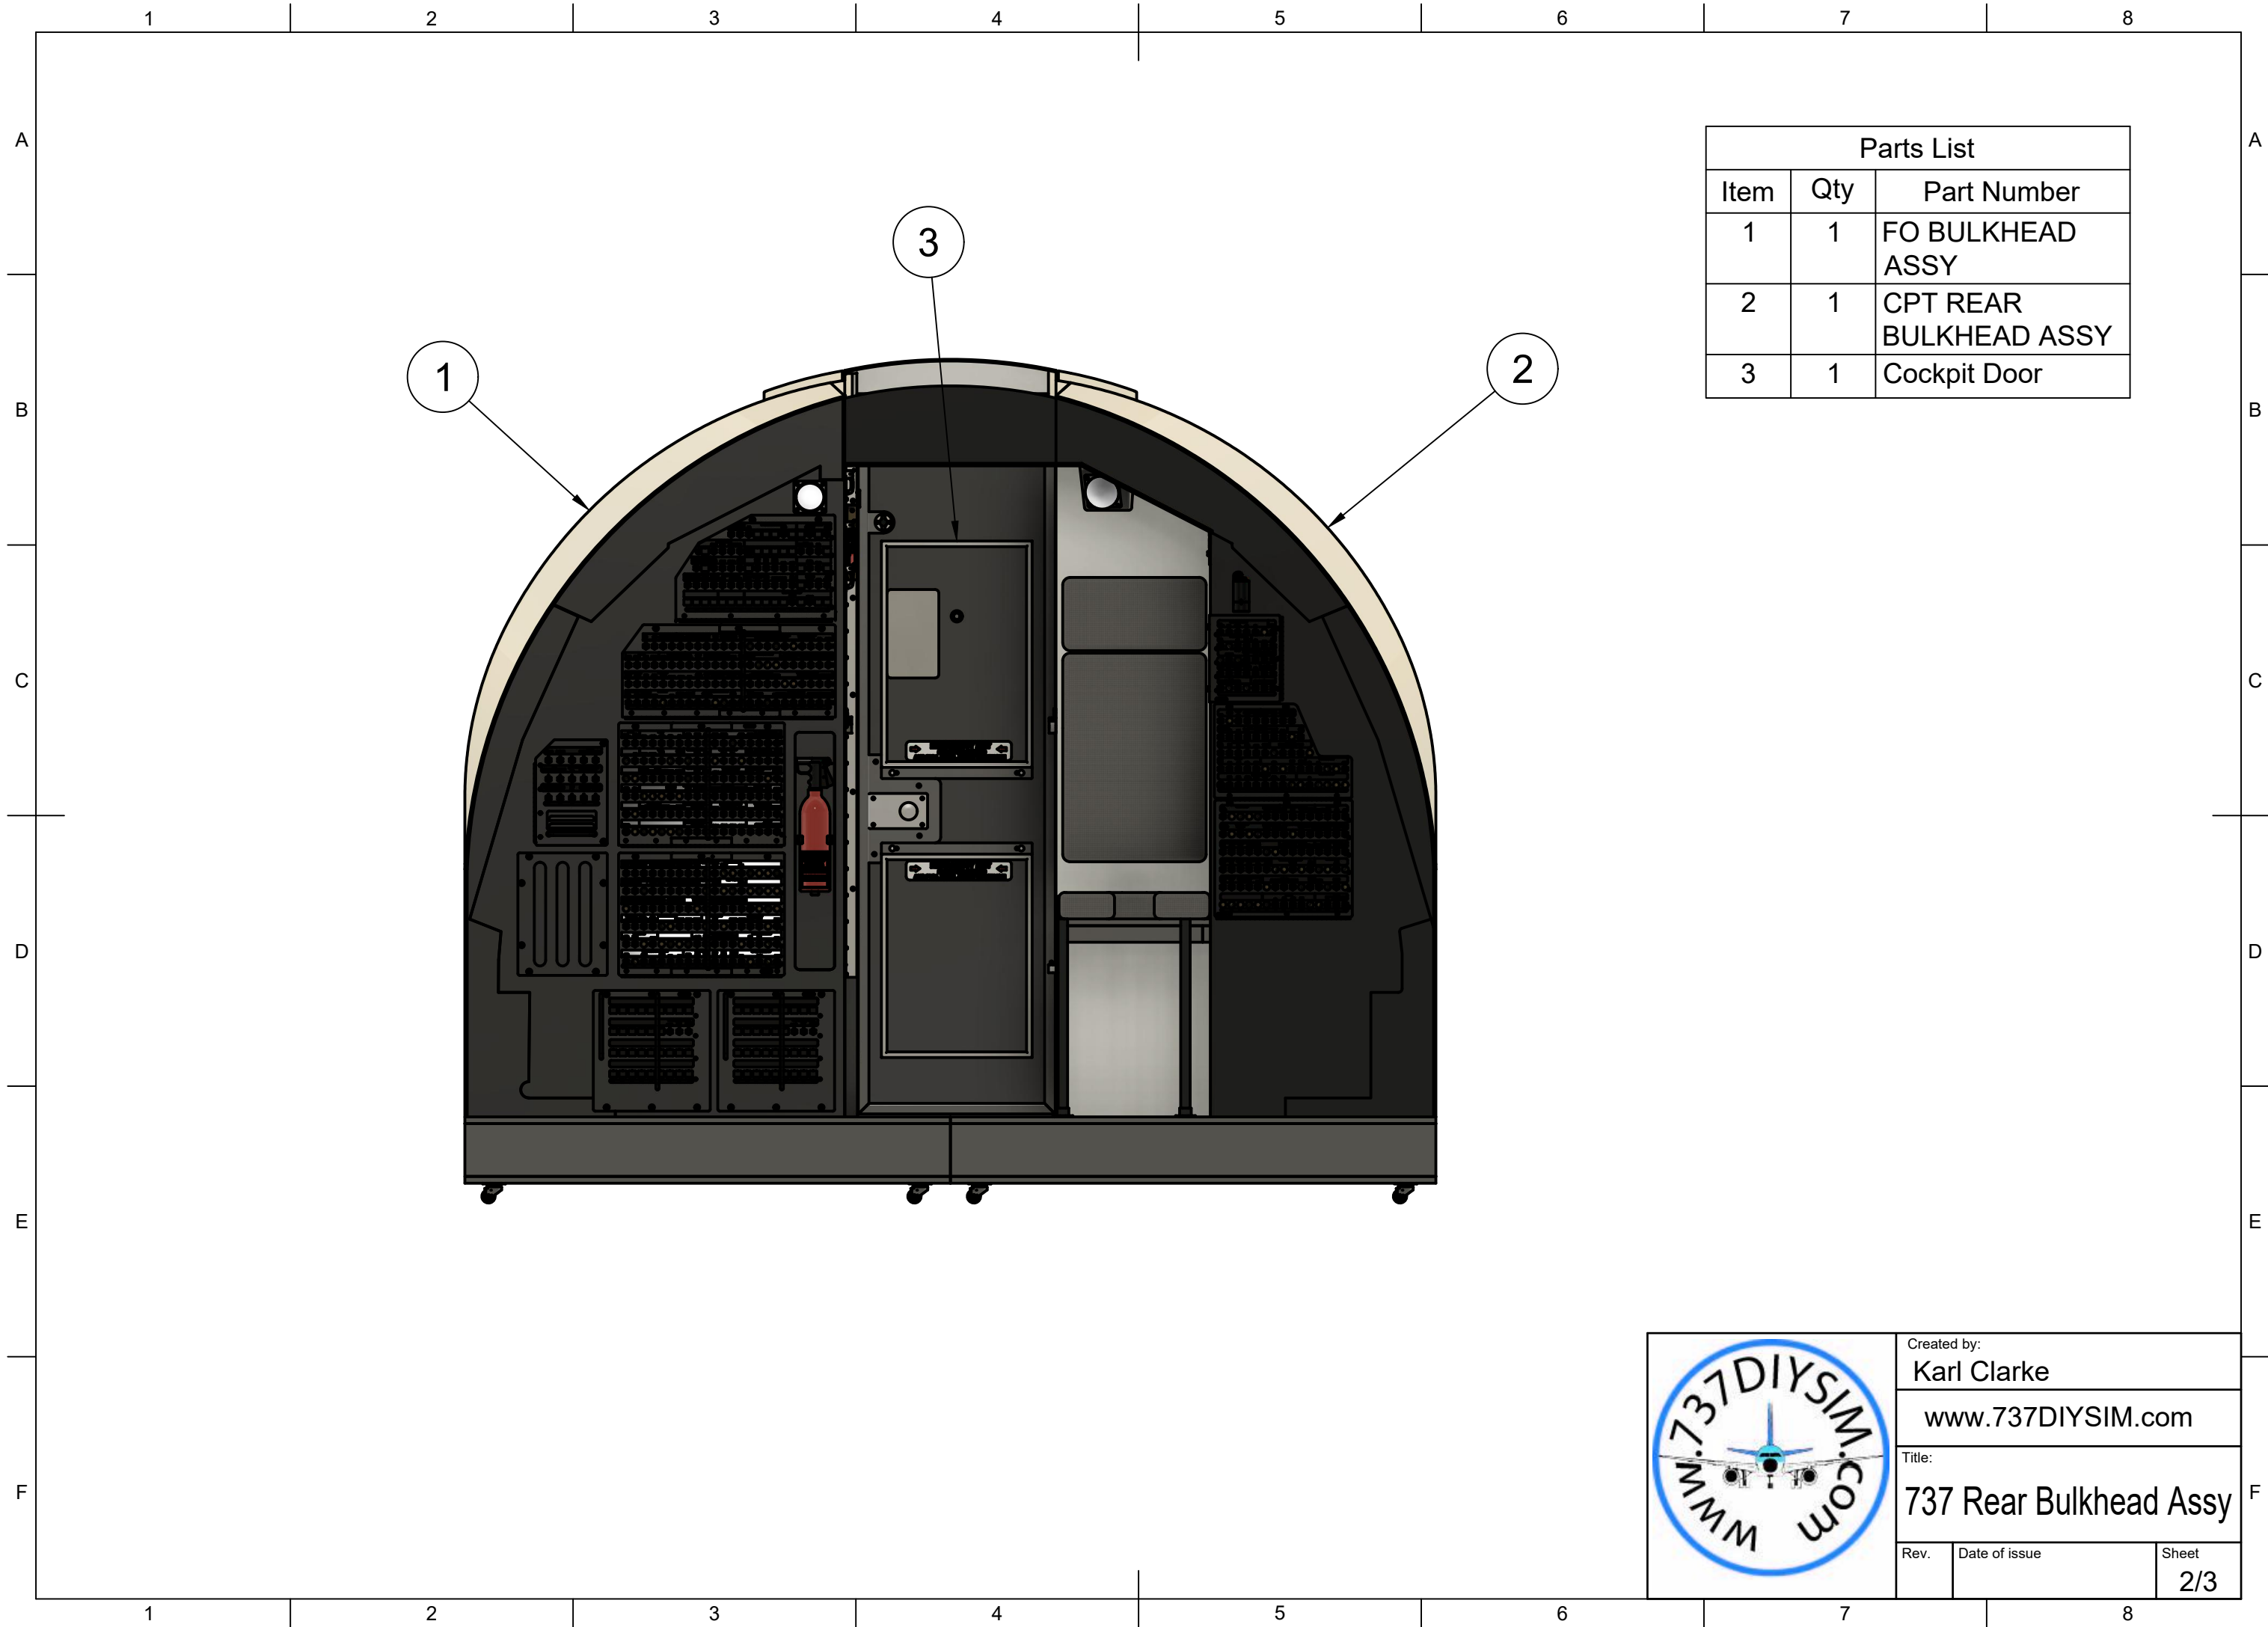

Created by:		
Karl Clarke		
www.737DIYSIM.com		
Title:		
737 Rear Bulkhead Assy		
Rev.	Date of issue	Sheet
		1/3

Parts List		
Item	Qty	Part Number
1	1	FO BULKHEAD ASSY
2	1	CPT REAR BULKHEAD ASSY
3	1	Cockpit Door

	Created by:	
	Karl Clarke	
	www.737DIYSIM.com	
	Title:	
		737 Rear Bulkhead Assy
Rev.	Date of issue	Sheet
		2/3

Created by: Karl Clarke		
www.737DIYSIM.com		
Title: 737 Rear Bulkhead Assy		
Rev.	Date of issue	Sheet 3/3