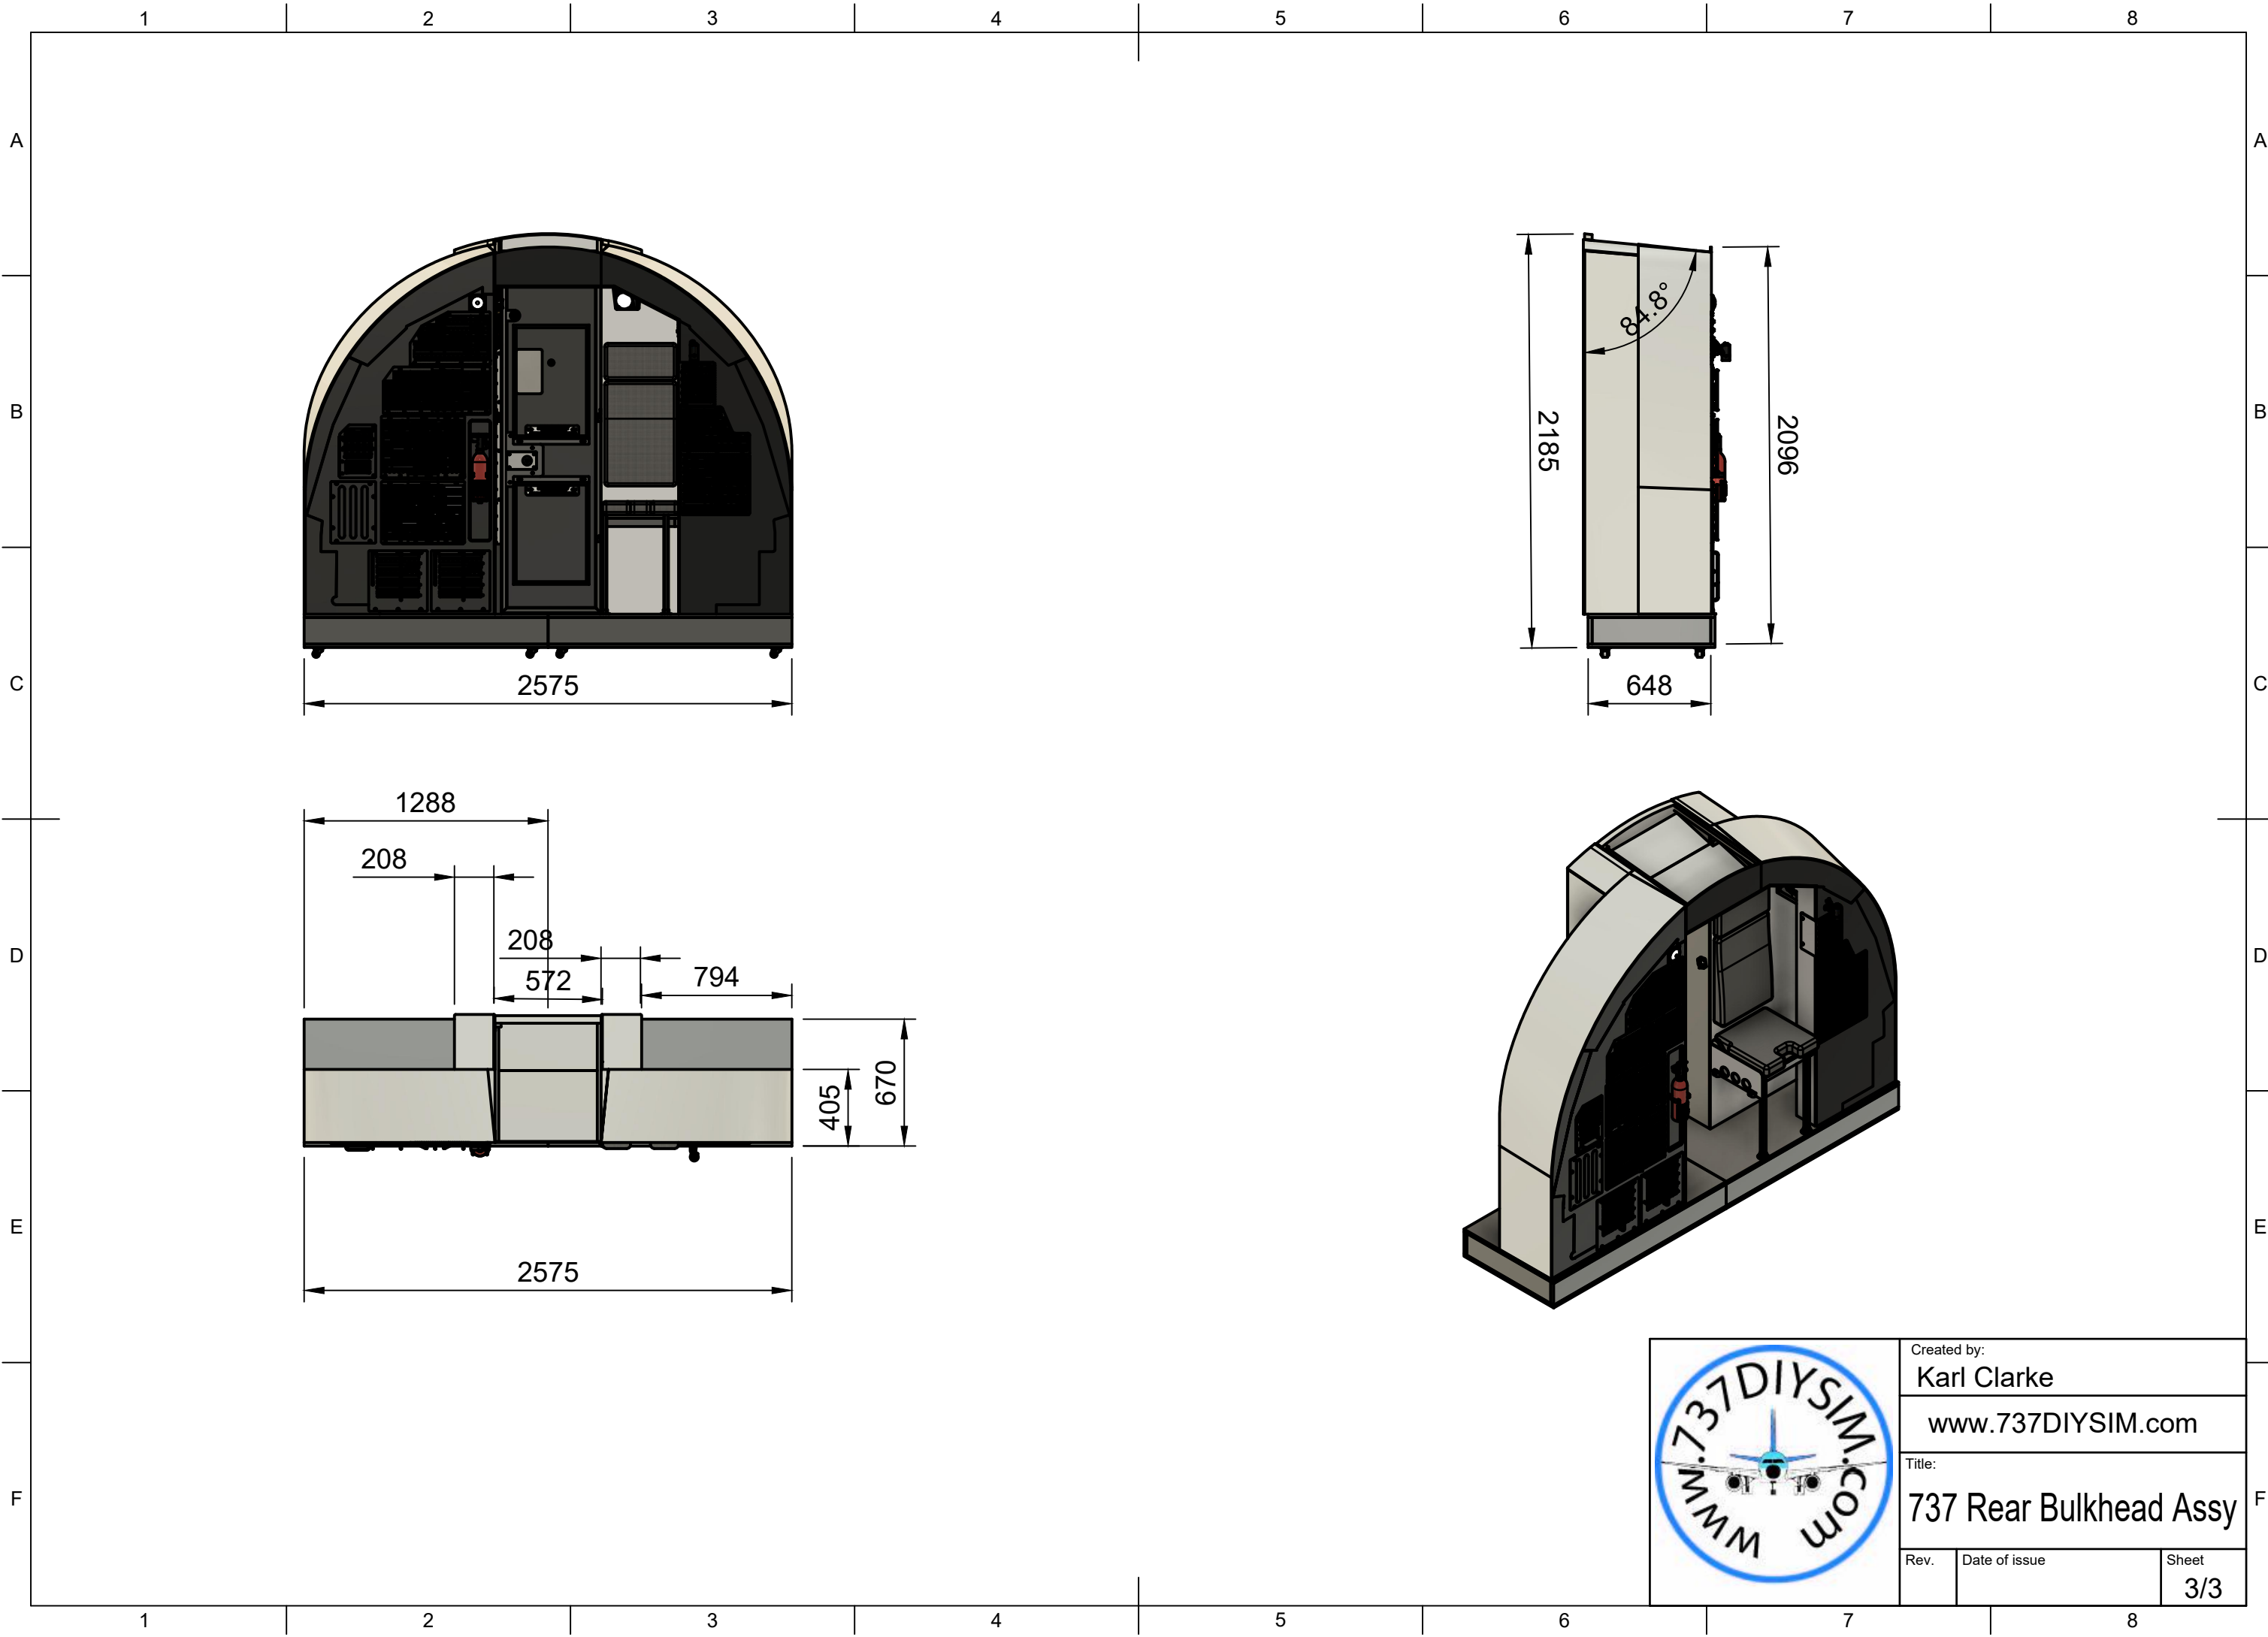

Created by:		
Karl Clarke		
www.737DIYSIM.com		
Title:		
737 Rear Bulkhead Assy		
Rev.	Date of issue	Sheet
		1/3

Parts List		
Item	Qty	Part Number
1	1	FO BULKHEAD ASSY
2	1	CPT REAR BULKHEAD ASSY
3	1	Cockpit Door

	Created by:	
	Karl Clarke	
	www.737DIYSIM.com	
	Title:	
		737 Rear Bulkhead Assy
Rev.	Date of issue	Sheet
		2/3

Created by: Karl Clarke		
www.737DIYSIM.com		
Title: 737 Rear Bulkhead Assy		
Rev.	Date of issue	Sheet 3/3