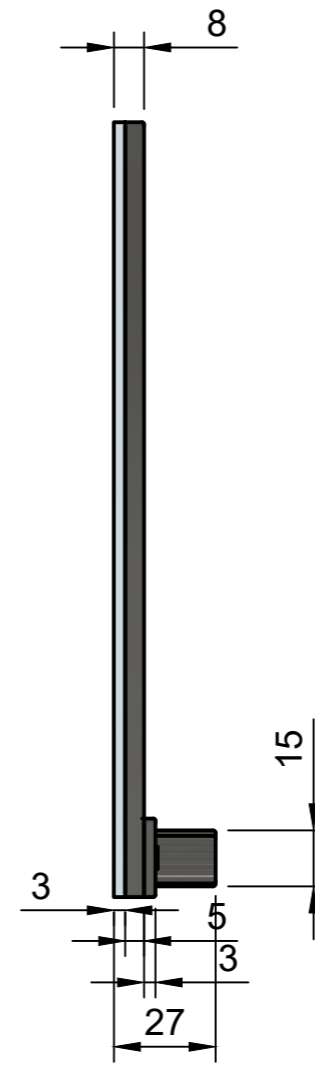

1 2 3 4 5 6 7 8 9 10 11 12

A
B
C
D
E
F
G
H

| Parts List | | |
|------------|-----|-----------------------------|
| Item | Qty | Part Number |
| 1 | 1 | 3MM MIP PERSPEX SCREEN |
| 2 | 1 | MIP SCREEN FRAME |
| 3 | 1 | MIP SCREEN FRAME TRIM LARGE |
| 4 | 1 | MIP SCREEN TRIM SMALL |

| | | |
|--|------------------------------|---------------|
| | Created by: Karl Clarke | |
| | www.737DIYSIM.com | |
| | Title: MIP SCREEN FRAME ASSY | |
| | Rev. | Date of issue |

1 2 3 4 5 6 7 8 9 10 11 12

OPTIONAL:
 3mm Perspex screen
 Monitor LCD screen can be used as the screen

STL
 Comes in 4 parts or a single large print

| | | |
|--|------------------------------|---------------|
| | Created by: Karl Clarke | |
| | www.737DIYSIM.com | |
| | Title: MIP SCREEN FRAME ASSY | |
| | Rev. | Date of issue |