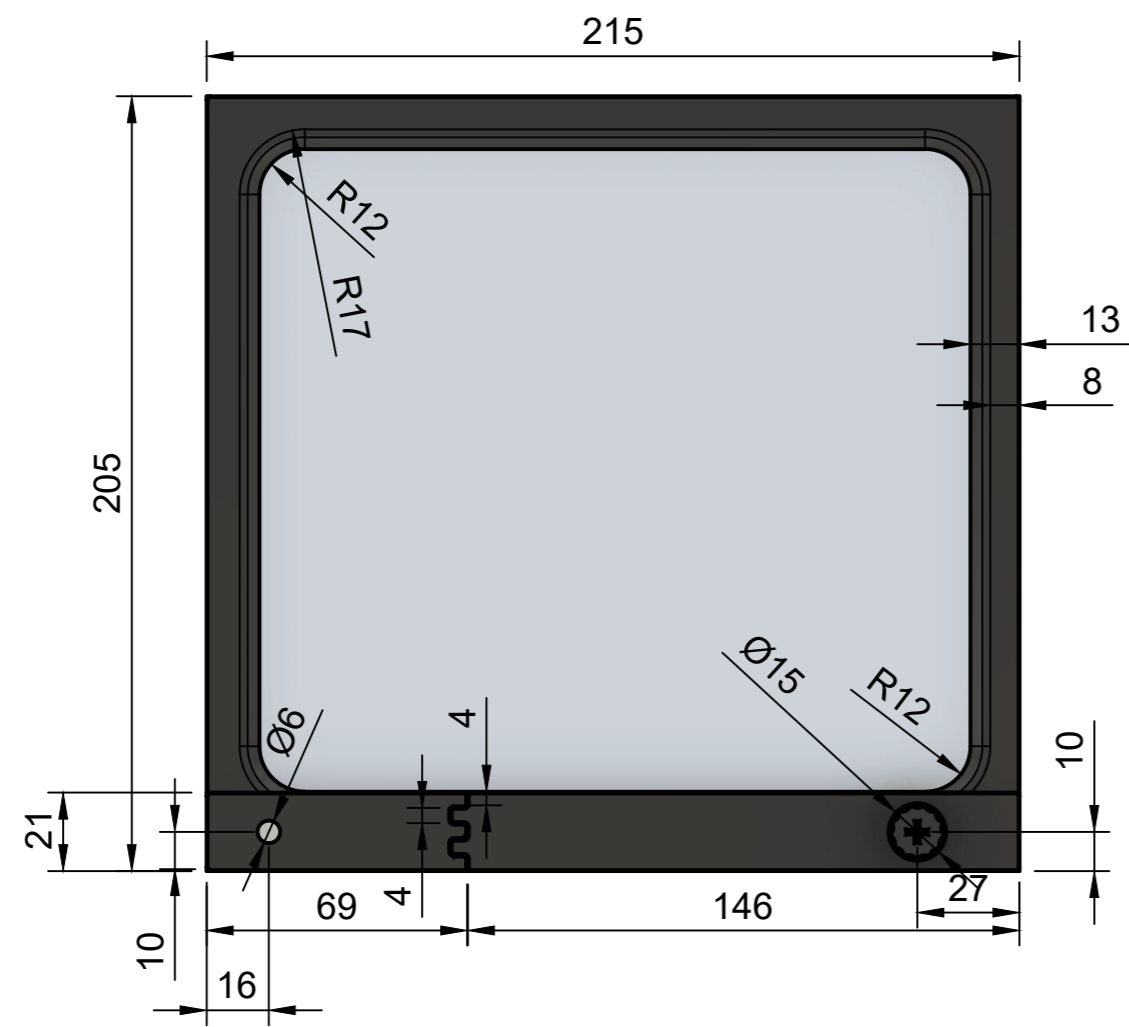

1 2 3 4 5 6 7 8 9 10 11 12

A
B
C
D
E
F
G
H

| Parts List | | |
|------------|-----|-----------------------------|
| Item | Qty | Part Number |
| 1 | 1 | 3MM MIP PERSPEX SCREEN |
| 2 | 1 | MIP SCREEN FRAME |
| 3 | 1 | MIP SCREEN FRAME TRIM LARGE |
| 4 | 1 | MIP SCREEN TRIM SMALL |

OPTIONAL:
 3mm Perspex screen
 Monitor LCD screen can be used as the screen

STL
 Comes in 4 parts or a single large print

| | | |
|--|------------------------------|---------------|
| | Created by: Karl Clarke | |
| | www.737DIYSIM.com | |
| | Title: MIP SCREEN FRAME ASSY | |
| | Rev. | Date of issue |