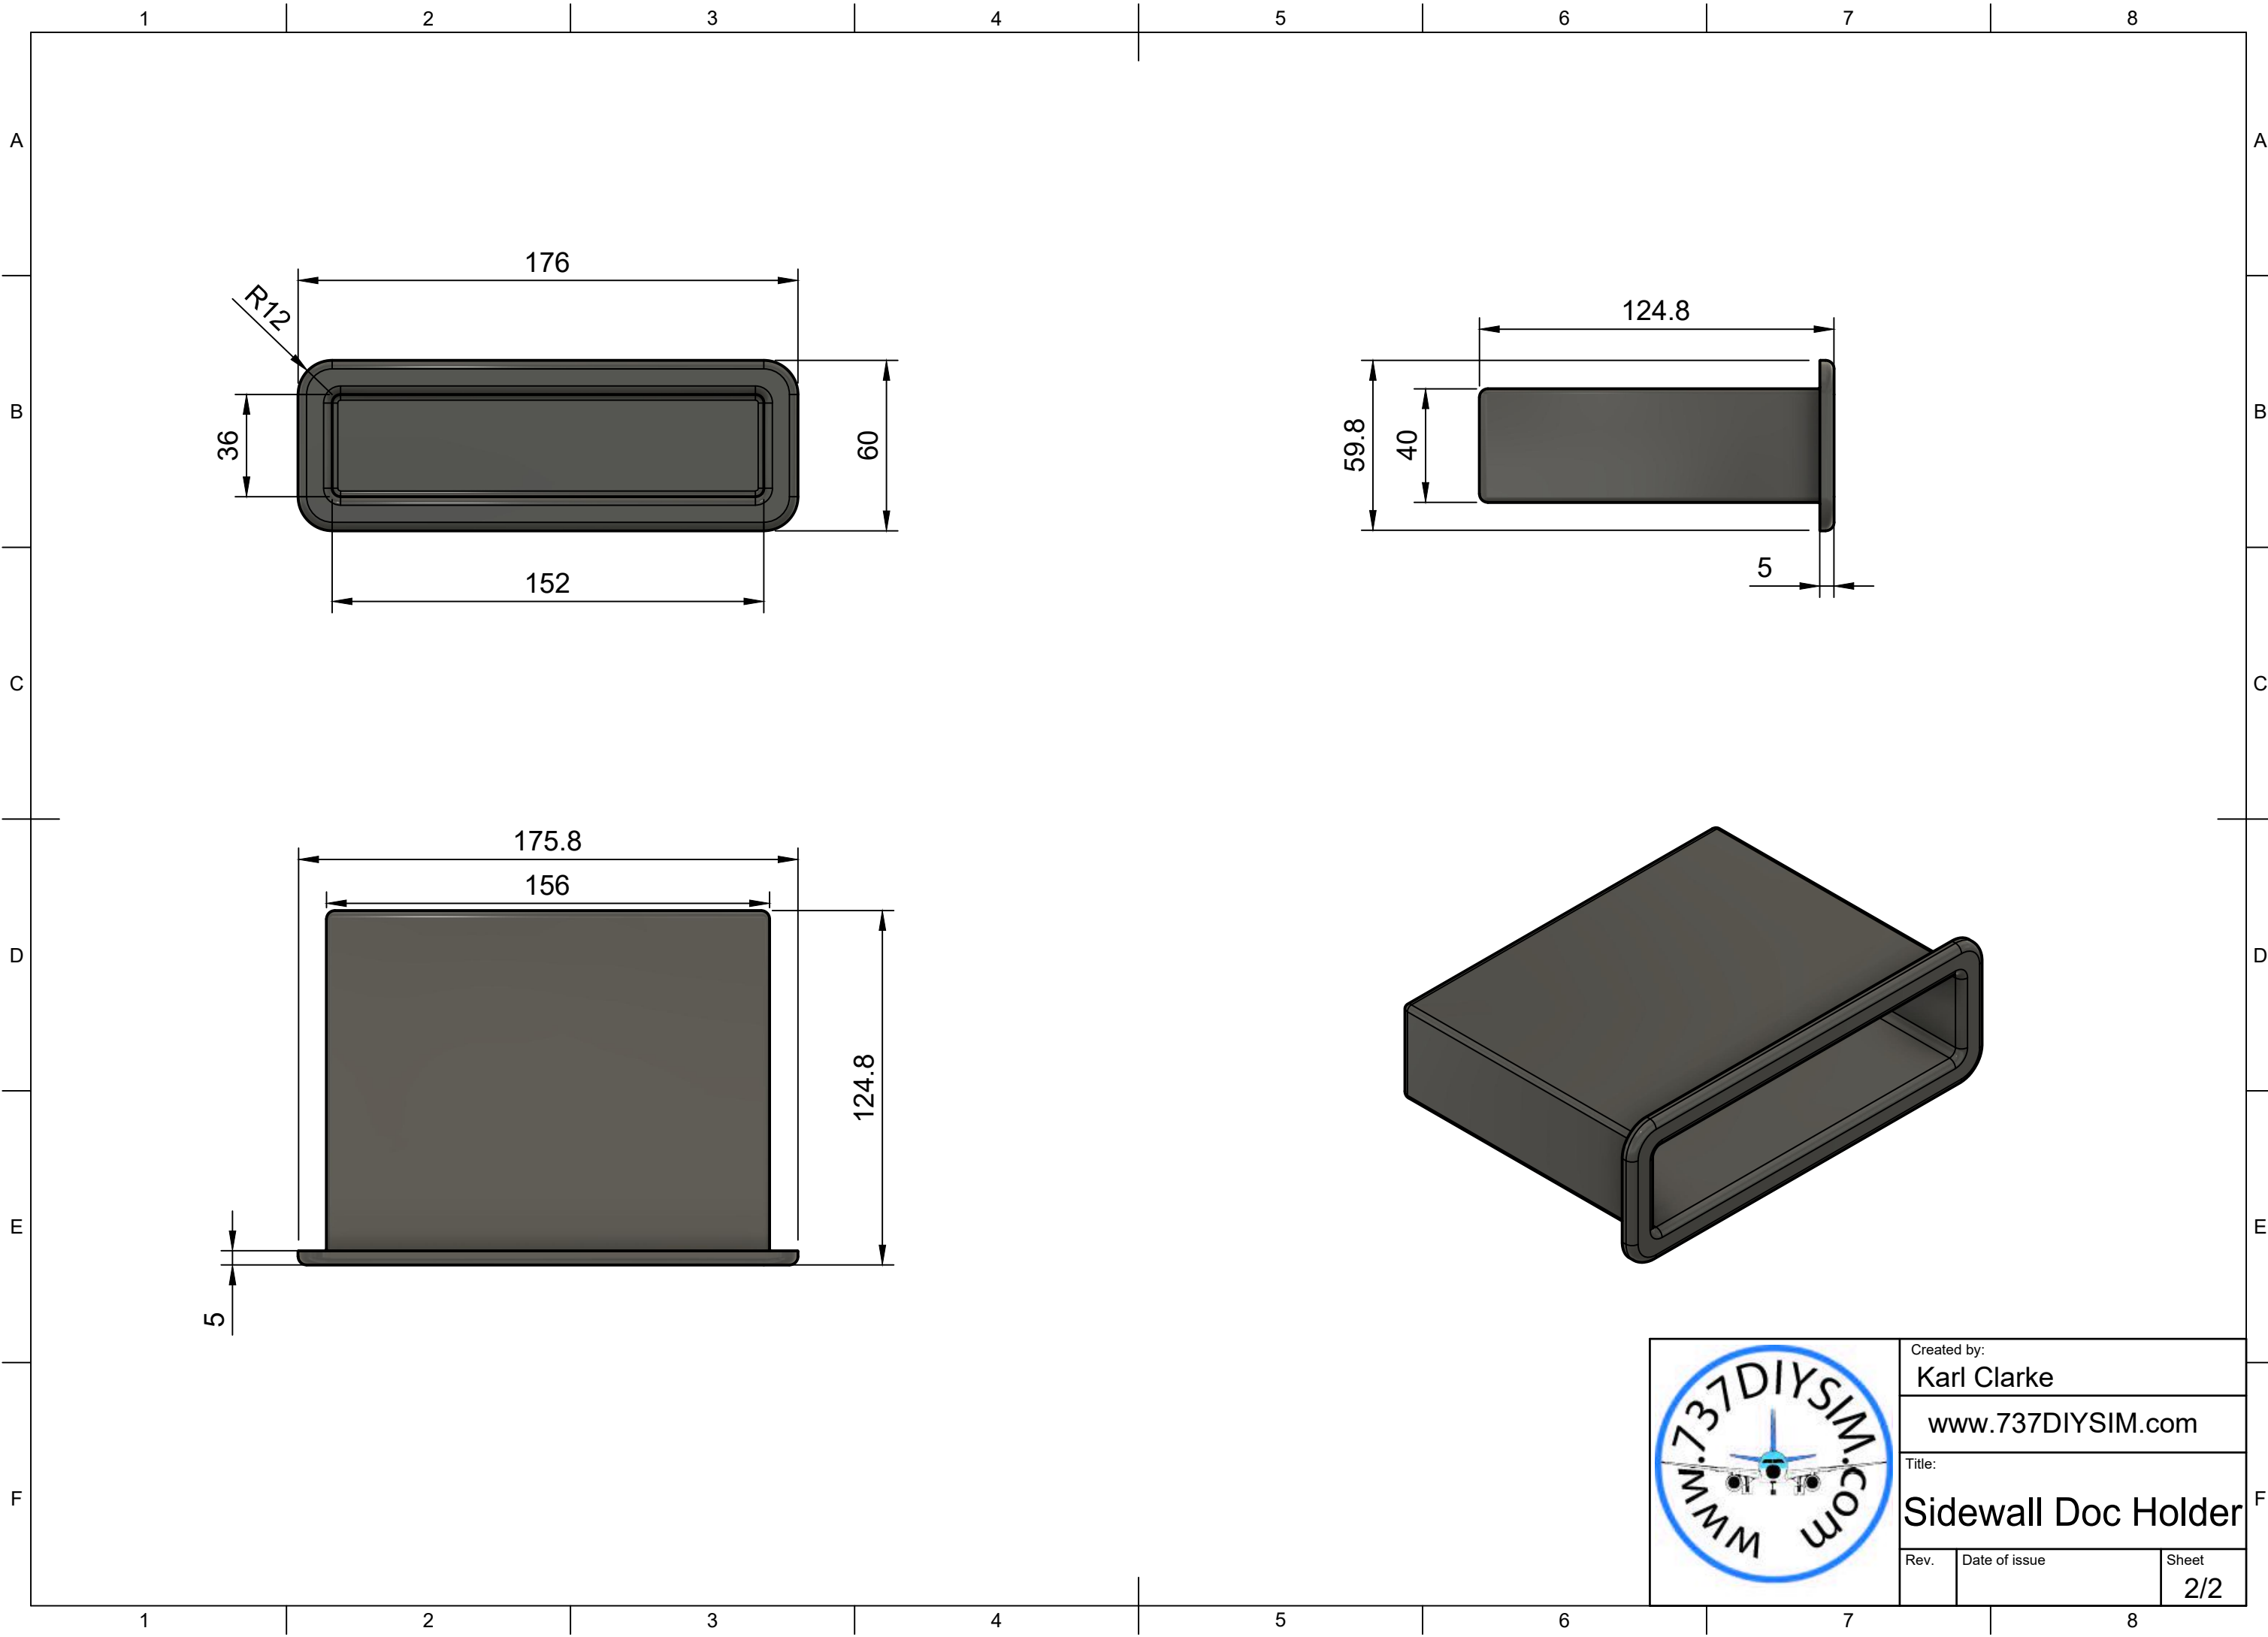

Parts List		
Item	Qty	Part Number
1	1	Doc Holder(Mirror)

	Created by: Karl Clarke	
	www.737DIYSIM.com	
	Title: <b>Sidewall Doc Holder</b>	
Rev.	Date of issue	Sheet 1/2

Created by: Karl Clarke		
www.737DIYSIM.com		
Title: <b>Sidewall Doc Holder</b>		
Rev.	Date of issue	Sheet 2/2