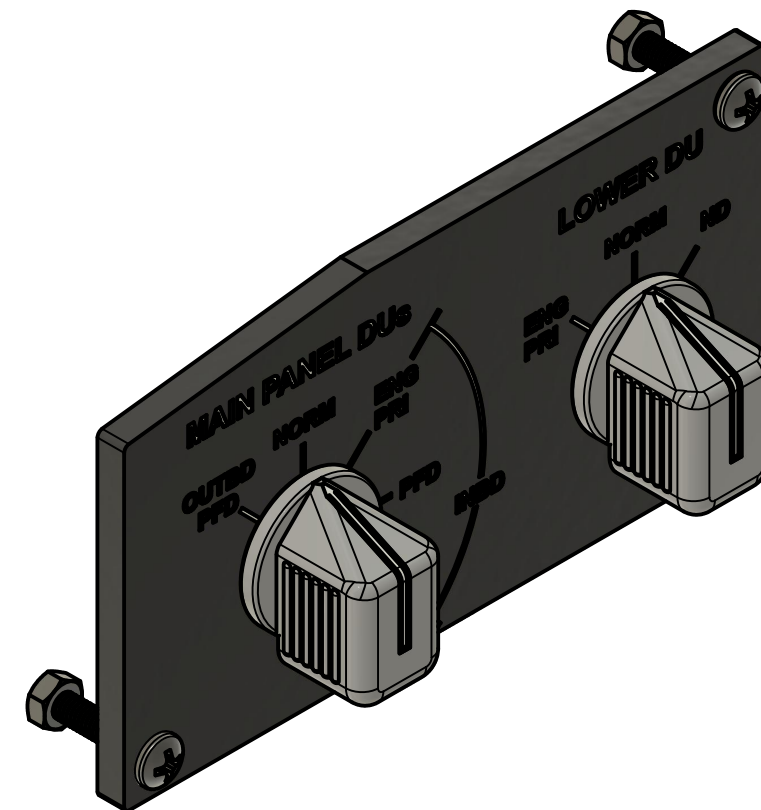

Parts List

Item	Qty	Part Number
1	1	LH DU PANEL FACEPLATE
2	1	LH DU PANEL AGS
3	2	737 General Knob

Created by: Karl Clarke		
www.737DIYSIM.com		
Title: LH DU PANEL ASSY		
Rev.	Date of issue	Sheet 1/7

Created by: Karl Clarke		
www.737DIYSIM.com		
Title: <b>LH DU PANEL ASSY</b>		
Rev.	Date of issue	Sheet 2/7

Parts List

Item	Qty	Part Number
1	1	LH DU PANEL FACEPLATE

Created by: Karl Clarke		
www.737DIYSIM.com		
Title: LH DU PANEL ASSY		
Rev.	Date of issue	Sheet 3/7

Created by: Karl Clarke		
www.737DIYSIM.com		
Title: LH DU PANEL ASSY		
Rev.	Date of issue	Sheet 4/7

Parts List		
Item	Qty	Part Number
1	1	4 X 20MM SCREW (2)
2	1	4MM NUT (2)
3	1	4 X 20MM SCREW (3)
4	1	4MM NUT (3)

Created by: Karl Clarke		
www.737DIYSIM.com		
Title: LH DU PANEL ASSY		
Rev.	Date of issue	Sheet 5/7

Parts List		
Item	Qty	Part Number
1	2	737 General Knob
2	2	3mm Grub Screw
3	2	Stripe

	Created by:	
	Karl Clarke	
	www.737DIYSIM.com	
	Title:	
LH DU PANEL ASSY		
Rev.	Date of issue	Sheet
		6/7

Created by: Karl Clarke		
<a href="http://www.737DIYSIM.com">www.737DIYSIM.com</a>		
Title: <b>LH DU PANEL ASSY</b>		
Rev.	Date of issue	Sheet 7/7