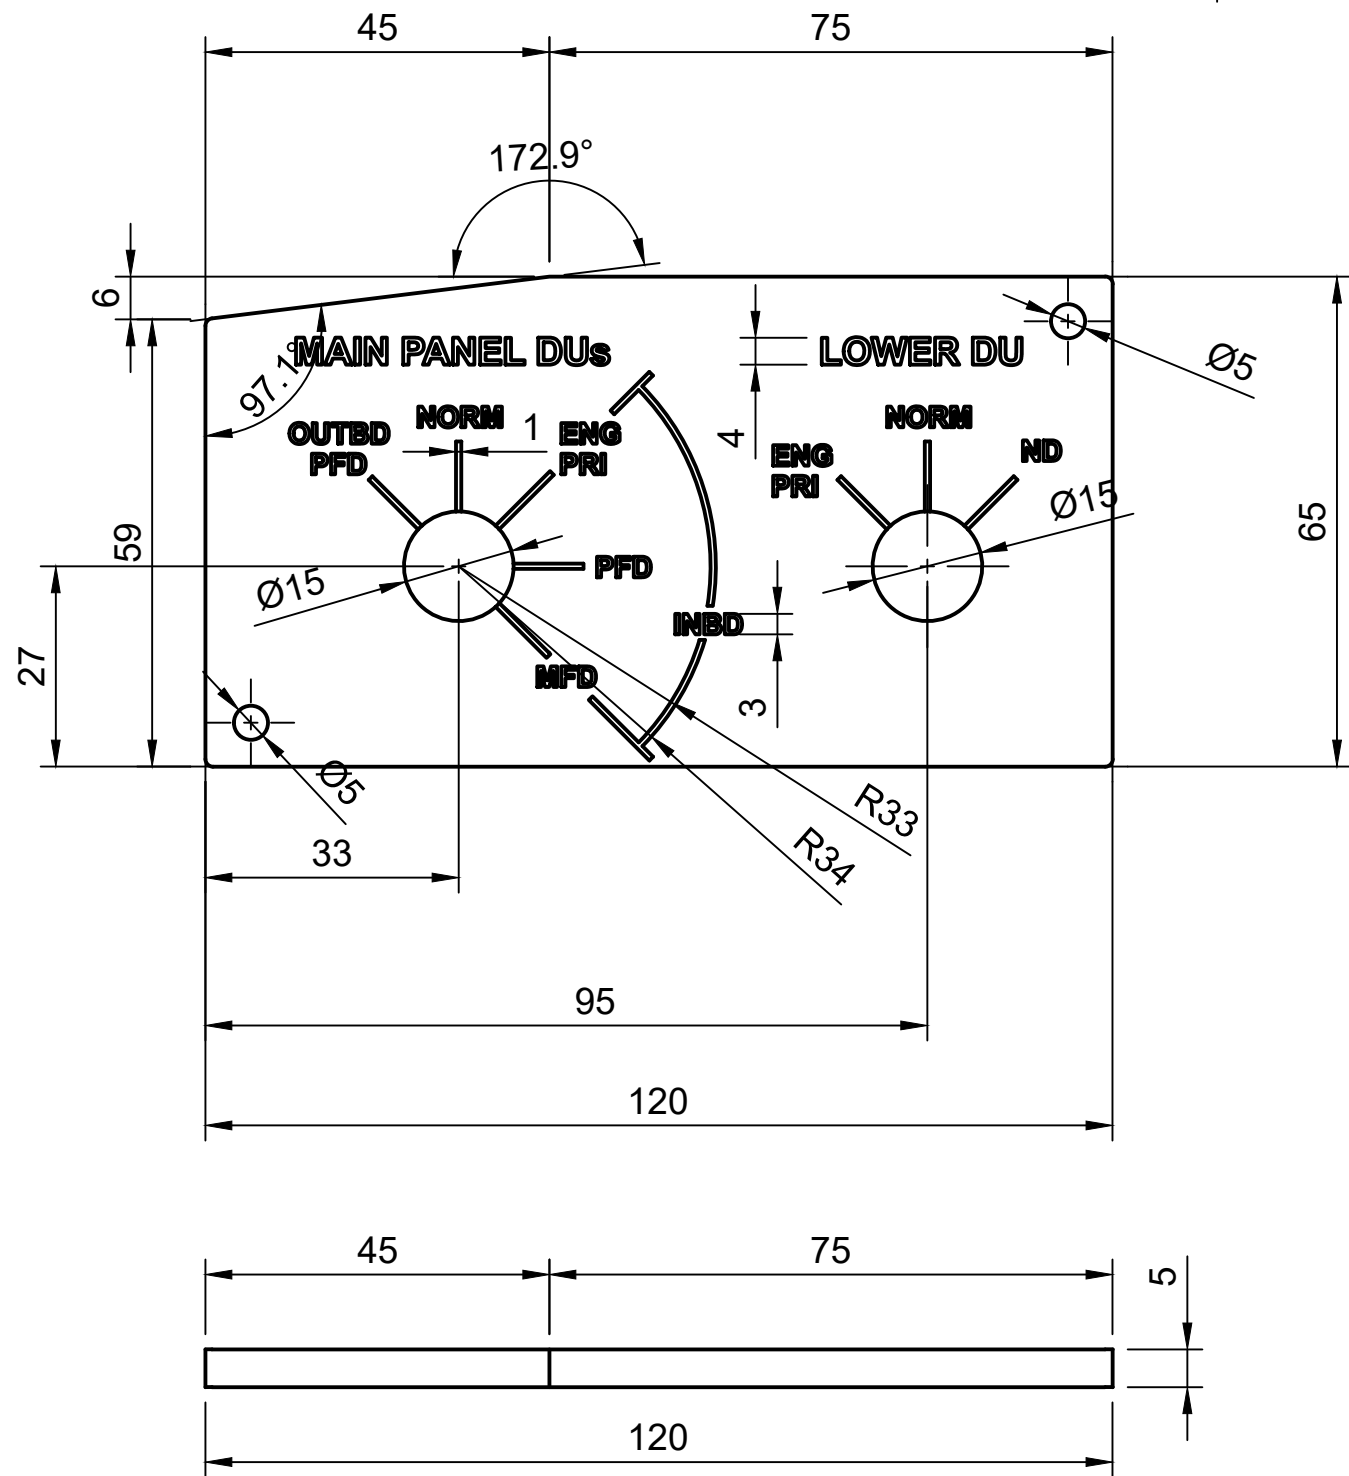

Parts List

Item	Qty	Part Number
1	1	LH DU PANEL FACEPLATE
2	1	LH DU PANEL AGS
3	2	737 General Knob

Created by: Karl Clarke		
www.737DIYSIM.com		
Title: LH DU PANEL ASSY		
Rev.	Date of issue	Sheet 1/7

Created by: Karl Clarke		
www.737DIYSIM.com		
Title: <b>LH DU PANEL ASSY</b>		
Rev.	Date of issue	Sheet 2/7

Parts List

Item	Qty	Part Number
1	1	LH DU PANEL FACEPLATE

Created by: Karl Clarke		
www.737DIYSIM.com		
Title: LH DU PANEL ASSY		
Rev.	Date of issue	Sheet 3/7

Created by: Karl Clarke		
www.737DIYSIM.com		
Title: LH DU PANEL ASSY		
Rev.	Date of issue	Sheet 4/7

Parts List		
Item	Qty	Part Number
1	1	4 X 20MM SCREW (2)
2	1	4MM NUT (2)
3	1	4 X 20MM SCREW (3)
4	1	4MM NUT (3)

Created by: Karl Clarke		
www.737DIYSIM.com		
Title: LH DU PANEL ASSY		
Rev.	Date of issue	Sheet 5/7

Parts List		
Item	Qty	Part Number
1	2	737 General Knob
2	2	3mm Grub Screw
3	2	Stripe

	Created by:	
	Karl Clarke	
	www.737DIYSIM.com	
	Title:	
LH DU PANEL ASSY		
Rev.	Date of issue	Sheet
		6/7

Created by: Karl Clarke		
<a href="http://www.737DIYSIM.com">www.737DIYSIM.com</a>		
Title: <b>LH DU PANEL ASSY</b>		
Rev.	Date of issue	Sheet 7/7