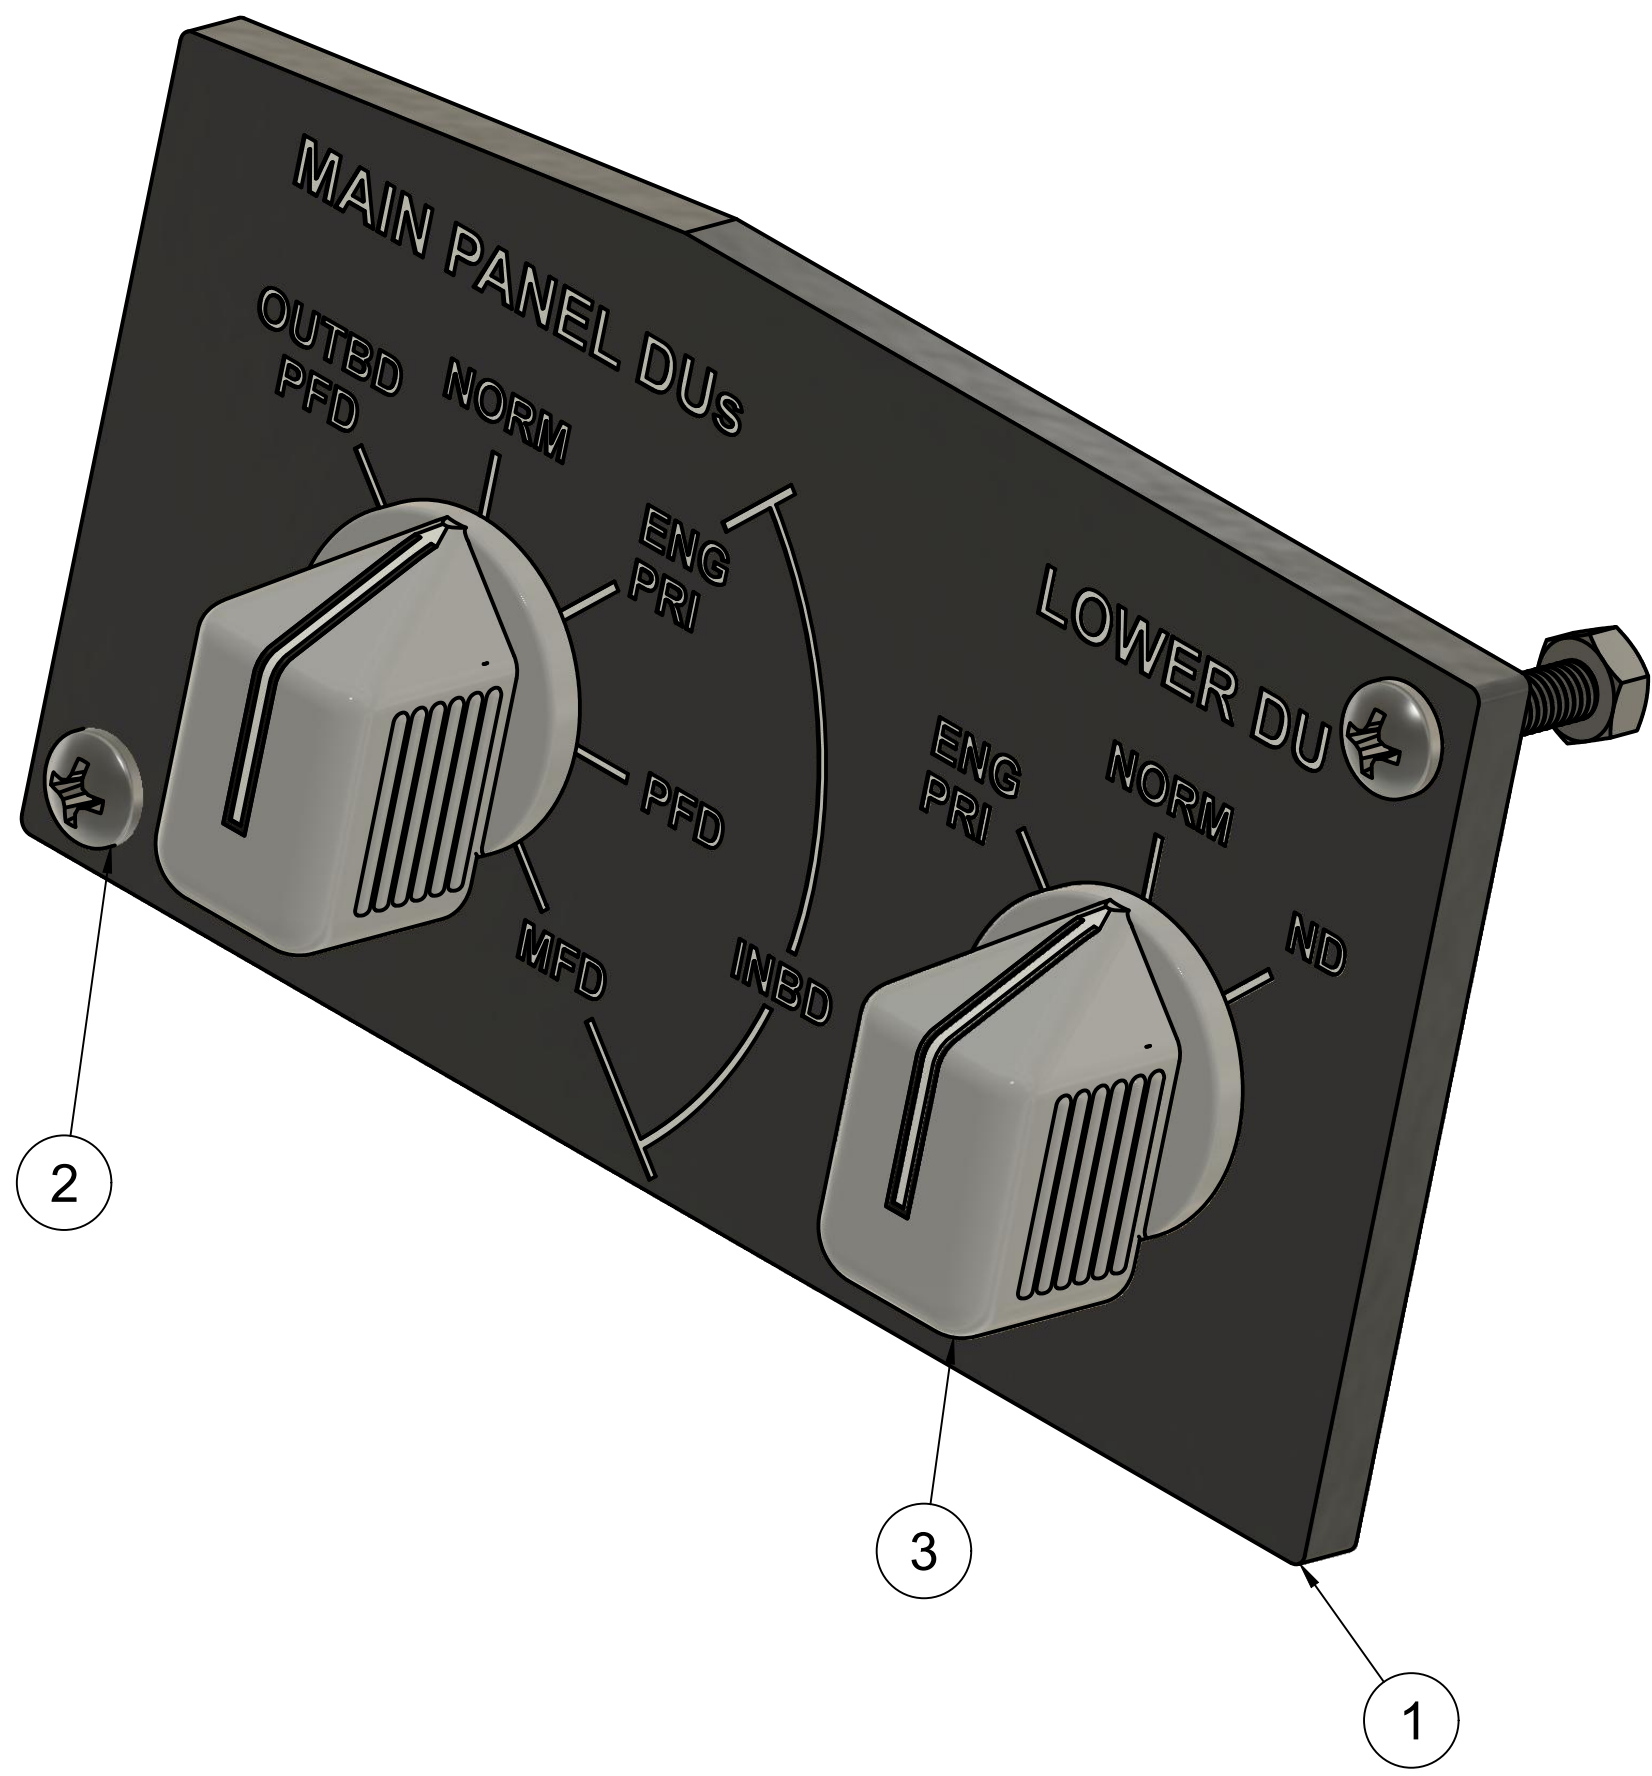

Parts List

Item	Qty	Part Number
1	1	LH DU PANEL FACEPLATE
2	1	LH DU PANEL AGS
3	2	737 General Knob

Created by: Karl Clarke		
www.737DIYSIM.com		
Title: LH DU PANEL ASSY		
Rev.	Date of issue	Sheet 1/7

Created by: Karl Clarke		
www.737DIYSIM.com		
Title: <b>LH DU PANEL ASSY</b>		
Rev.	Date of issue	Sheet 2/7

Parts List

Item	Qty	Part Number
1	1	LH DU PANEL FACEPLATE

Created by: Karl Clarke		
www.737DIYSIM.com		
Title: LH DU PANEL ASSY		
Rev.	Date of issue	Sheet 3/7

Created by: Karl Clarke		
www.737DIYSIM.com		
Title: LH DU PANEL ASSY		
Rev.	Date of issue	Sheet 4/7

Parts List		
Item	Qty	Part Number
1	1	4 X 20MM SCREW (2)
2	1	4MM NUT (2)
3	1	4 X 20MM SCREW (3)
4	1	4MM NUT (3)

Created by: Karl Clarke		
www.737DIYSIM.com		
Title: LH DU PANEL ASSY		
Rev.	Date of issue	Sheet 5/7

Parts List		
Item	Qty	Part Number
1	2	737 General Knob
2	2	3mm Grub Screw
3	2	Stripe

	Created by:	
	Karl Clarke	
	www.737DIYSIM.com	
	Title:	
LH DU PANEL ASSY		
Rev.	Date of issue	Sheet
		6/7

Created by: Karl Clarke		
<a href="http://www.737DIYSIM.com">www.737DIYSIM.com</a>		
Title: <b>LH DU PANEL ASSY</b>		
Rev.	Date of issue	Sheet 7/7