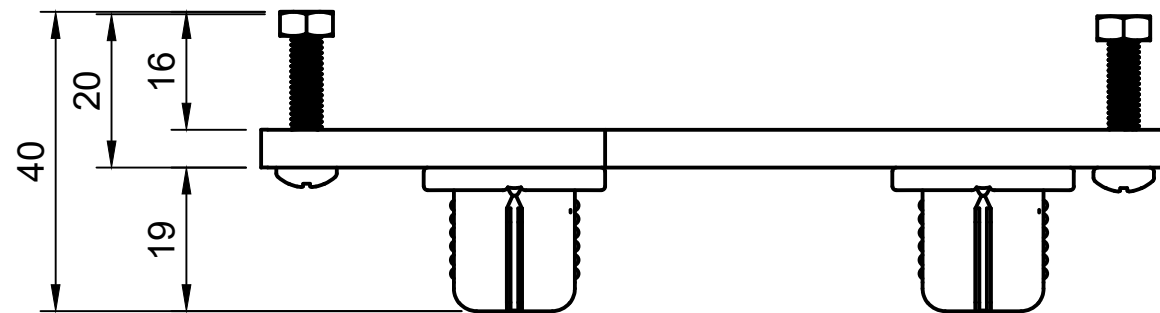

Parts List

Item	Qty	Part Number
1	1	LH DU PANEL FACEPLATE
2	1	LH DU PANEL AGS
3	2	737 General Knob

Created by: Karl Clarke		
www.737DIYSIM.com		
Title: LH DU PANEL ASSY		
Rev.	Date of issue	Sheet 1/7

Created by: Karl Clarke		
www.737DIYSIM.com		
Title: <b>LH DU PANEL ASSY</b>		
Rev.	Date of issue	Sheet 2/7

Parts List		
Item	Qty	Part Number
1	1	4 X 20MM SCREW (2)
2	1	4MM NUT (2)
3	1	4 X 20MM SCREW (3)
4	1	4MM NUT (3)

Created by: Karl Clarke		
www.737DIYSIM.com		
Title: LH DU PANEL ASSY		
Rev.	Date of issue	Sheet 5/7

Parts List		
Item	Qty	Part Number
1	2	737 General Knob
2	2	3mm Grub Screw
3	2	Stripe

	Created by:	
	Karl Clarke	
	www.737DIYSIM.com	
	Title:	
LH DU PANEL ASSY		
Rev.	Date of issue	Sheet
		6/7

Created by: Karl Clarke		
<a href="http://www.737DIYSIM.com">www.737DIYSIM.com</a>		
Title: <b>LH DU PANEL ASSY</b>		
Rev.	Date of issue	Sheet 7/7