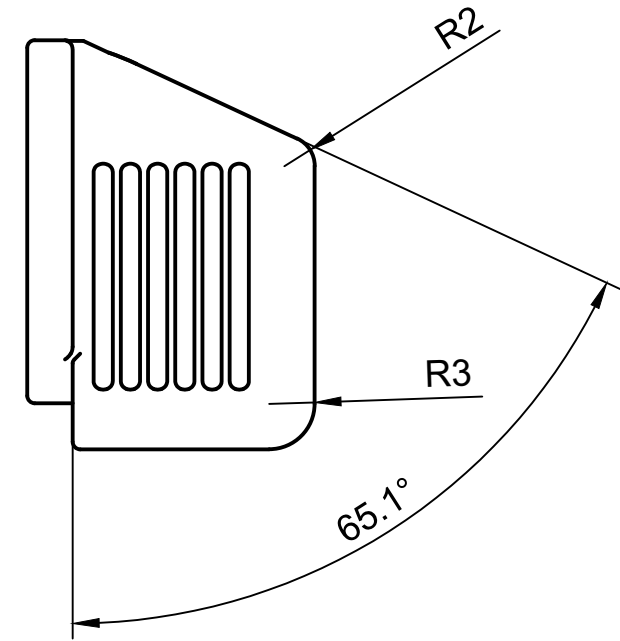

Parts List		
Item	Qty	Part Number
1	1	4 X 20MM SCREW (2)
2	1	4MM NUT (2)
3	1	4 X 20MM SCREW (3)
4	1	4MM NUT (3)

Created by: Karl Clarke		
www.737DIYSIM.com		
Title: LH DU PANEL ASSY		
Rev.	Date of issue	Sheet 5/7

Parts List		
Item	Qty	Part Number
1	2	737 General Knob
2	2	3mm Grub Screw
3	2	Stripe

	Created by:	
	Karl Clarke	
	www.737DIYSIM.com	
	Title:	
LH DU PANEL ASSY		
Rev.	Date of issue	Sheet
		6/7

Created by: Karl Clarke		
<a href="http://www.737DIYSIM.com">www.737DIYSIM.com</a>		
Title: <b>LH DU PANEL ASSY</b>		
Rev.	Date of issue	Sheet 7/7