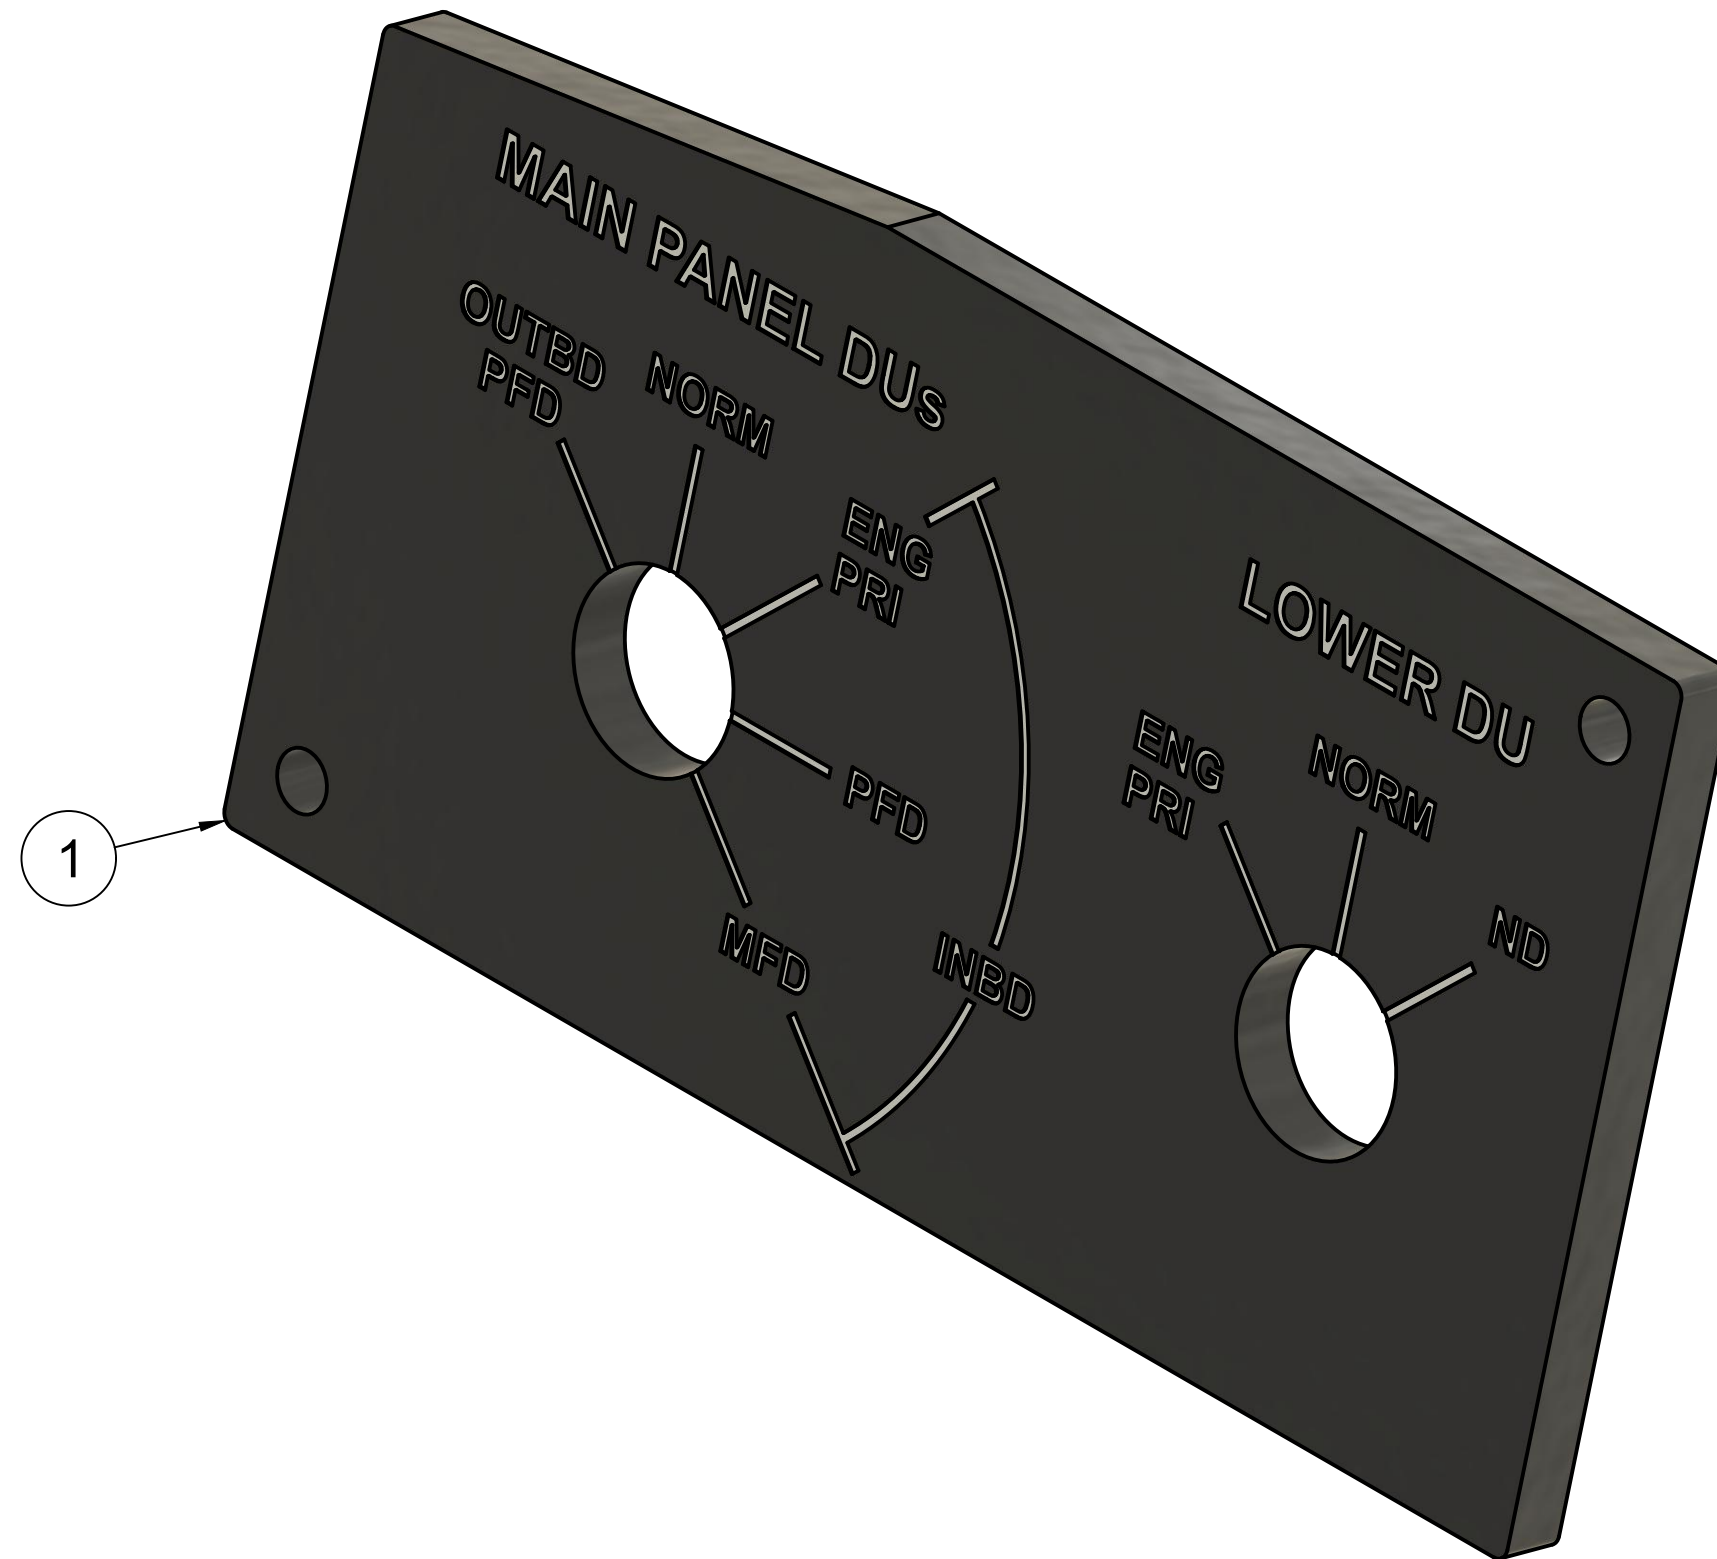

Parts List

Item	Qty	Part Number
1	1	LH DU PANEL FACEPLATE
2	1	LH DU PANEL AGS
3	2	737 General Knob

Created by: Karl Clarke		
www.737DIYSIM.com		
Title: LH DU PANEL ASSY		
Rev.	Date of issue	Sheet 1/7

Created by: Karl Clarke		
www.737DIYSIM.com		
Title: <b>LH DU PANEL ASSY</b>		
Rev.	Date of issue	Sheet 2/7

Parts List

Item	Qty	Part Number
1	1	LH DU PANEL FACEPLATE

Created by: Karl Clarke		
www.737DIYSIM.com		
Title: LH DU PANEL ASSY		
Rev.	Date of issue	Sheet 3/7

Created by: Karl Clarke		
www.737DIYSIM.com		
Title: LH DU PANEL ASSY		
Rev.	Date of issue	Sheet 4/7

Parts List		
Item	Qty	Part Number
1	1	4 X 20MM SCREW (2)
2	1	4MM NUT (2)
3	1	4 X 20MM SCREW (3)
4	1	4MM NUT (3)

Created by: Karl Clarke		
www.737DIYSIM.com		
Title: LH DU PANEL ASSY		
Rev.	Date of issue	Sheet 5/7

Parts List		
Item	Qty	Part Number
1	2	737 General Knob
2	2	3mm Grub Screw
3	2	Stripe

	Created by:	
	Karl Clarke	
	www.737DIYSIM.com	
	Title:	
LH DU PANEL ASSY		
Rev.	Date of issue	Sheet
		6/7

Created by: Karl Clarke		
<a href="http://www.737DIYSIM.com">www.737DIYSIM.com</a>		
Title: <b>LH DU PANEL ASSY</b>		
Rev.	Date of issue	Sheet 7/7