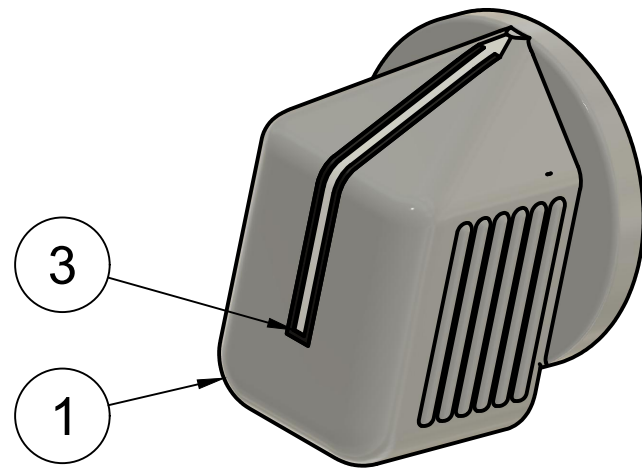

Parts List

Item	Qty	Part Number
1	1	LH DU PANEL FACEPLATE

Created by: Karl Clarke		
www.737DIYSIM.com		
Title: LH DU PANEL ASSY		
Rev.	Date of issue	Sheet 3/7

Created by: Karl Clarke		
www.737DIYSIM.com		
Title: LH DU PANEL ASSY		
Rev.	Date of issue	Sheet 4/7

Parts List		
Item	Qty	Part Number
1	1	4 X 20MM SCREW (2)
2	1	4MM NUT (2)
3	1	4 X 20MM SCREW (3)
4	1	4MM NUT (3)

Created by: Karl Clarke		
www.737DIYSIM.com		
Title: LH DU PANEL ASSY		
Rev.	Date of issue	Sheet 5/7