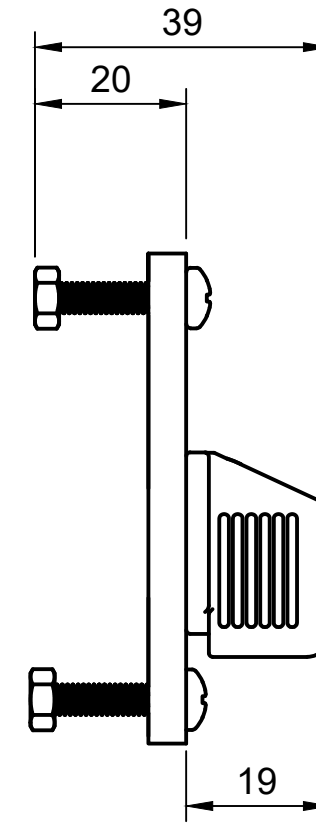

Parts List

Item	Qty	Part Number
1	1	LH DU PANEL FACEPLATE
2	1	LH DU PANEL AGS
3	2	737 General Knob

Created by: Karl Clarke		
www.737DIYSIM.com		
Title: LH DU PANEL ASSY		
Rev.	Date of issue	Sheet 1/7

Created by: Karl Clarke		
www.737DIYSIM.com		
Title: <b>LH DU PANEL ASSY</b>		
Rev.	Date of issue	Sheet 2/7

Parts List

Item	Qty	Part Number
1	1	LH DU PANEL FACEPLATE

Created by: Karl Clarke		
www.737DIYSIM.com		
Title: LH DU PANEL ASSY		
Rev.	Date of issue	Sheet 3/7

Created by: Karl Clarke		
www.737DIYSIM.com		
Title: LH DU PANEL ASSY		
Rev.	Date of issue	Sheet 4/7

Parts List		
Item	Qty	Part Number
1	1	4 X 20MM SCREW (2)
2	1	4MM NUT (2)
3	1	4 X 20MM SCREW (3)
4	1	4MM NUT (3)

Created by: Karl Clarke		
www.737DIYSIM.com		
Title: LH DU PANEL ASSY		
Rev.	Date of issue	Sheet 5/7

Parts List		
Item	Qty	Part Number
1	2	737 General Knob
2	2	3mm Grub Screw
3	2	Stripe

	Created by:	
	Karl Clarke	
	www.737DIYSIM.com	
	Title:	
LH DU PANEL ASSY		
Rev.	Date of issue	Sheet
		6/7

Created by: Karl Clarke		
<a href="http://www.737DIYSIM.com">www.737DIYSIM.com</a>		
Title: <b>LH DU PANEL ASSY</b>		
Rev.	Date of issue	Sheet 7/7