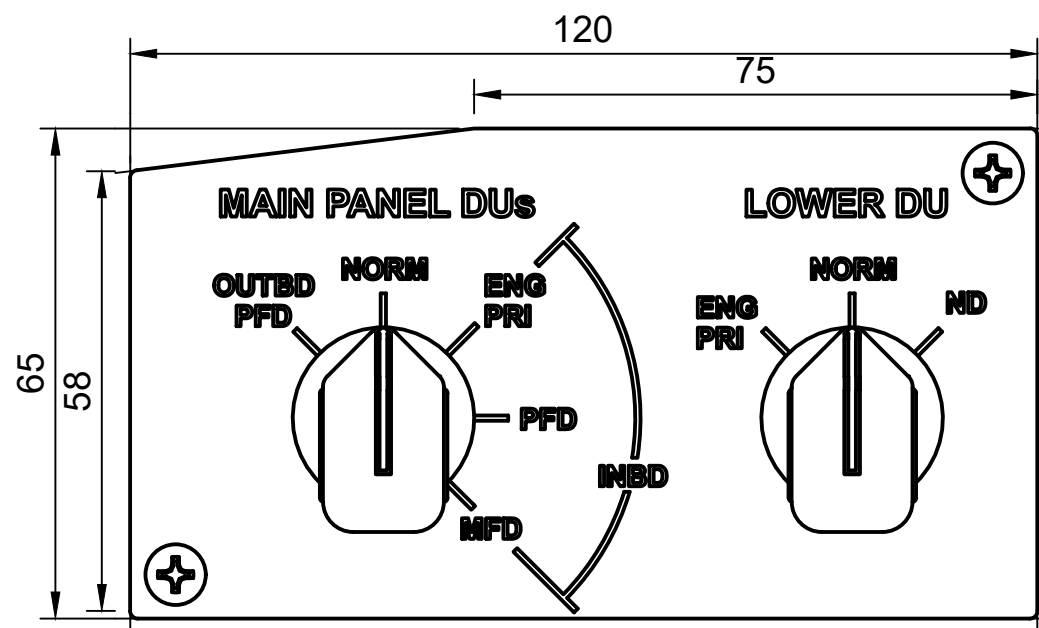

Parts List

Item	Qty	Part Number
1	1	LH DU PANEL FACEPLATE
2	1	LH DU PANEL AGS
3	2	737 General Knob

Created by: Karl Clarke		
www.737DIYSIM.com		
Title: LH DU PANEL ASSY		
Rev.	Date of issue	Sheet 1/7

Created by: Karl Clarke		
www.737DIYSIM.com		
Title: <b>LH DU PANEL ASSY</b>		
Rev.	Date of issue	Sheet 2/7

Parts List

Item	Qty	Part Number
1	1	LH DU PANEL FACEPLATE

Created by: Karl Clarke		
www.737DIYSIM.com		
Title: LH DU PANEL ASSY		
Rev.	Date of issue	Sheet 3/7

Created by: Karl Clarke		
www.737DIYSIM.com		
Title: LH DU PANEL ASSY		
Rev.	Date of issue	Sheet 4/7

Parts List		
Item	Qty	Part Number
1	1	4 X 20MM SCREW (2)
2	1	4MM NUT (2)
3	1	4 X 20MM SCREW (3)
4	1	4MM NUT (3)

Created by: Karl Clarke		
www.737DIYSIM.com		
Title: LH DU PANEL ASSY		
Rev.	Date of issue	Sheet 5/7

Parts List		
Item	Qty	Part Number
1	2	737 General Knob
2	2	3mm Grub Screw
3	2	Stripe

	Created by:	
	Karl Clarke	
	www.737DIYSIM.com	
	Title:	
LH DU PANEL ASSY		
Rev.	Date of issue	Sheet
		6/7

Created by: Karl Clarke		
<a href="http://www.737DIYSIM.com">www.737DIYSIM.com</a>		
Title: <b>LH DU PANEL ASSY</b>		
Rev.	Date of issue	Sheet 7/7