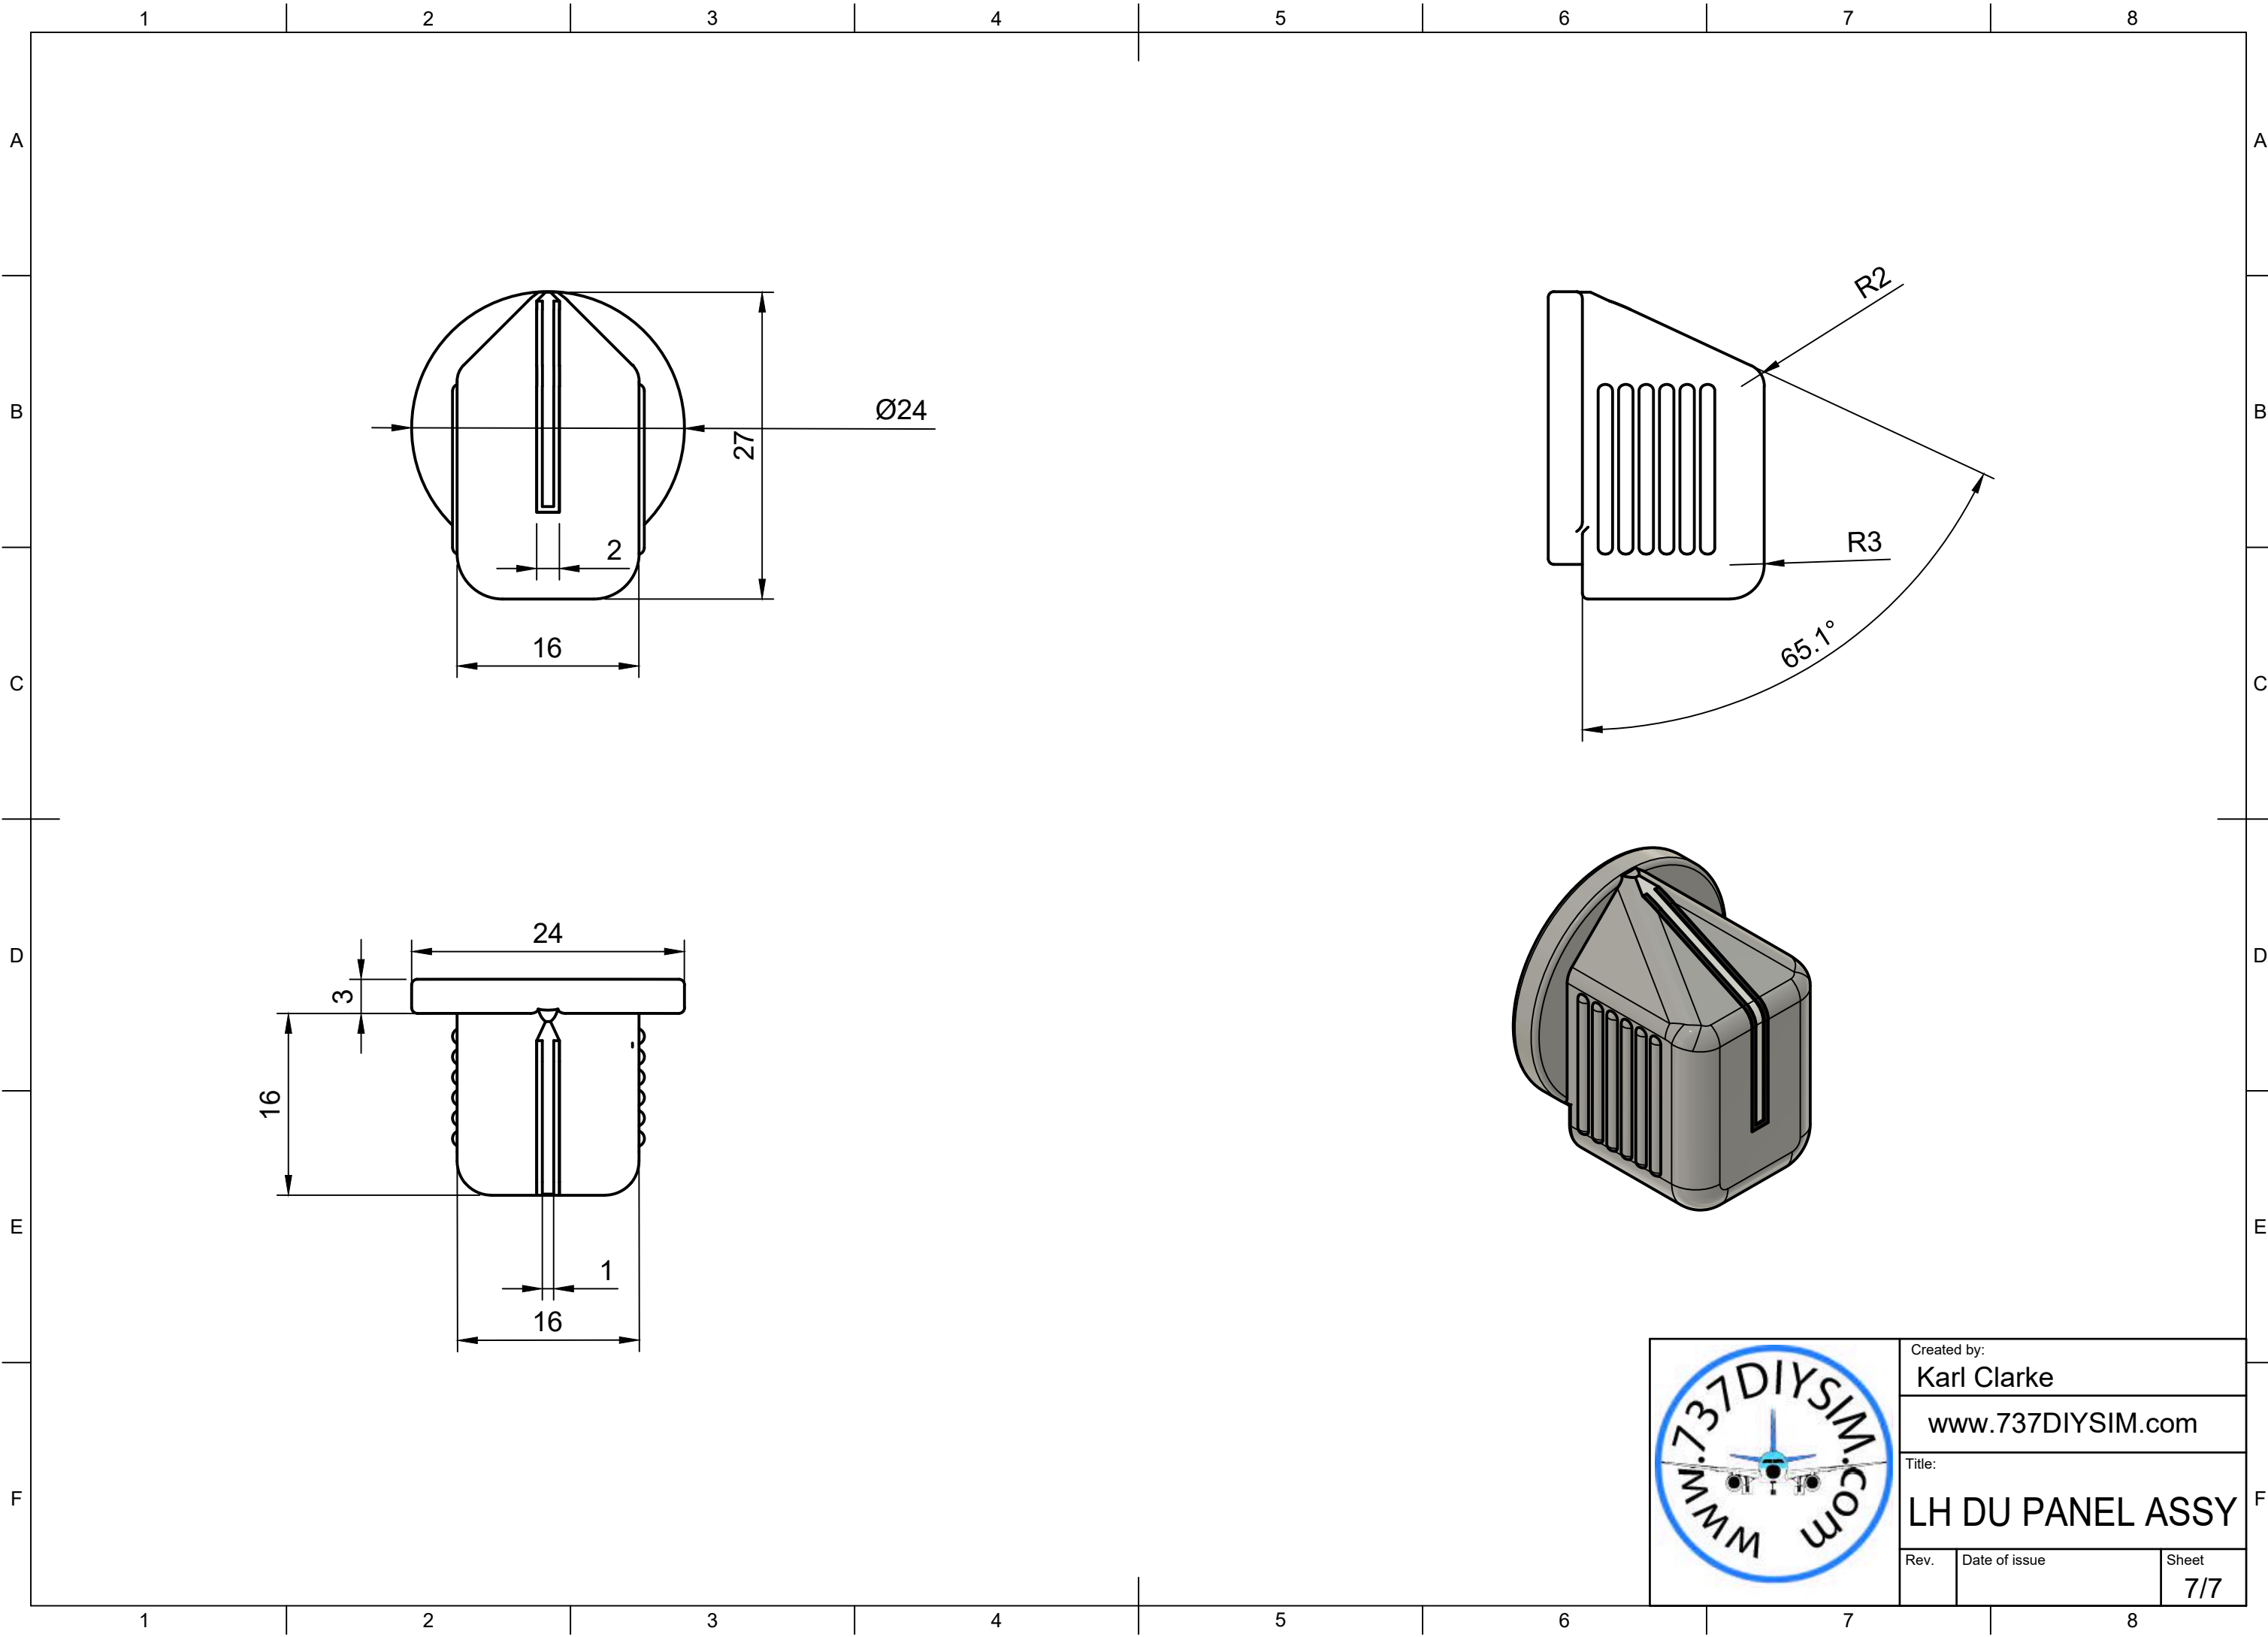

Parts List		
Item	Qty	Part Number
1	1	4 X 20MM SCREW (2)
2	1	4MM NUT (2)
3	1	4 X 20MM SCREW (3)
4	1	4MM NUT (3)

Created by: Karl Clarke		
www.737DIYSIM.com		
Title: LH DU PANEL ASSY		
Rev.	Date of issue	Sheet 5/7

Parts List		
Item	Qty	Part Number
1	2	737 General Knob
2	2	3mm Grub Screw
3	2	Stripe

	Created by:	
	Karl Clarke	
	www.737DIYSIM.com	
	Title:	
LH DU PANEL ASSY		
Rev.	Date of issue	Sheet
		6/7

Created by: Karl Clarke		
<a href="http://www.737DIYSIM.com">www.737DIYSIM.com</a>		
Title: <b>LH DU PANEL ASSY</b>		
Rev.	Date of issue	Sheet 7/7