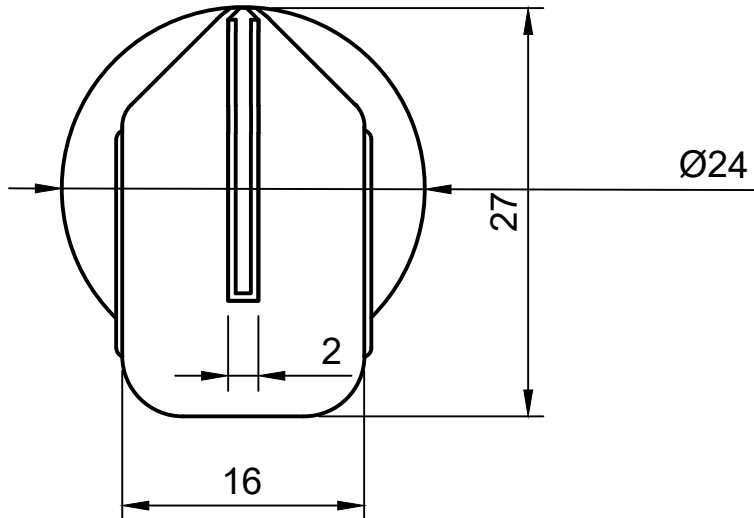

Parts List		
Item	Qty	Part Number
1	1	4 X 20MM SCREW (2)
2	1	4MM NUT (2)
3	1	4 X 20MM SCREW (3)
4	1	4MM NUT (3)

Created by: Karl Clarke		
www.737DIYSIM.com		
Title: LH DU PANEL ASSY		
Rev.	Date of issue	Sheet 5/7

Parts List		
Item	Qty	Part Number
1	2	737 General Knob
2	2	3mm Grub Screw
3	2	Stripe

	Created by:	
	Karl Clarke	
	www.737DIYSIM.com	
	Title:	
LH DU PANEL ASSY		
Rev.	Date of issue	Sheet
		6/7

Created by: Karl Clarke		
<a href="http://www.737DIYSIM.com">www.737DIYSIM.com</a>		
Title: <b>LH DU PANEL ASSY</b>		
Rev.	Date of issue	Sheet 7/7