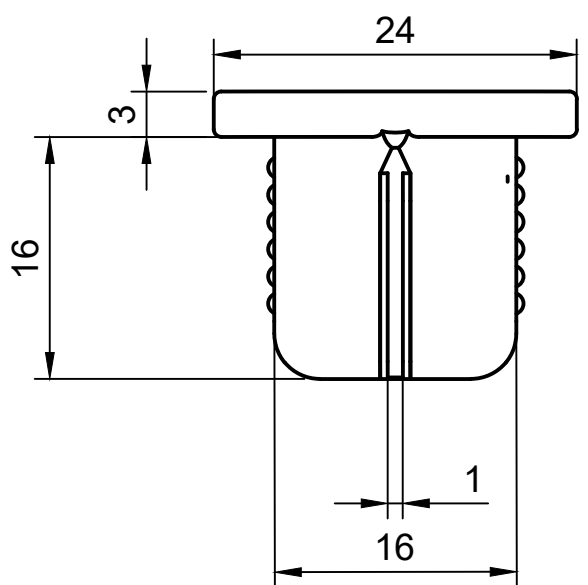

Parts List		
Item	Qty	Part Number
1	1	4 X 20MM SCREW (2)
2	1	4MM NUT (2)
3	1	4 X 20MM SCREW (3)
4	1	4MM NUT (3)

Created by: Karl Clarke		
www.737DIYSIM.com		
Title: LH DU PANEL ASSY		
Rev.	Date of issue	Sheet 5/7

Parts List		
Item	Qty	Part Number
1	2	737 General Knob
2	2	3mm Grub Screw
3	2	Stripe

	Created by:	
	Karl Clarke	
	www.737DIYSIM.com	
	Title:	
LH DU PANEL ASSY		
Rev.	Date of issue	Sheet
		6/7

Created by: Karl Clarke		
<a href="http://www.737DIYSIM.com">www.737DIYSIM.com</a>		
Title: <b>LH DU PANEL ASSY</b>		
Rev.	Date of issue	Sheet 7/7