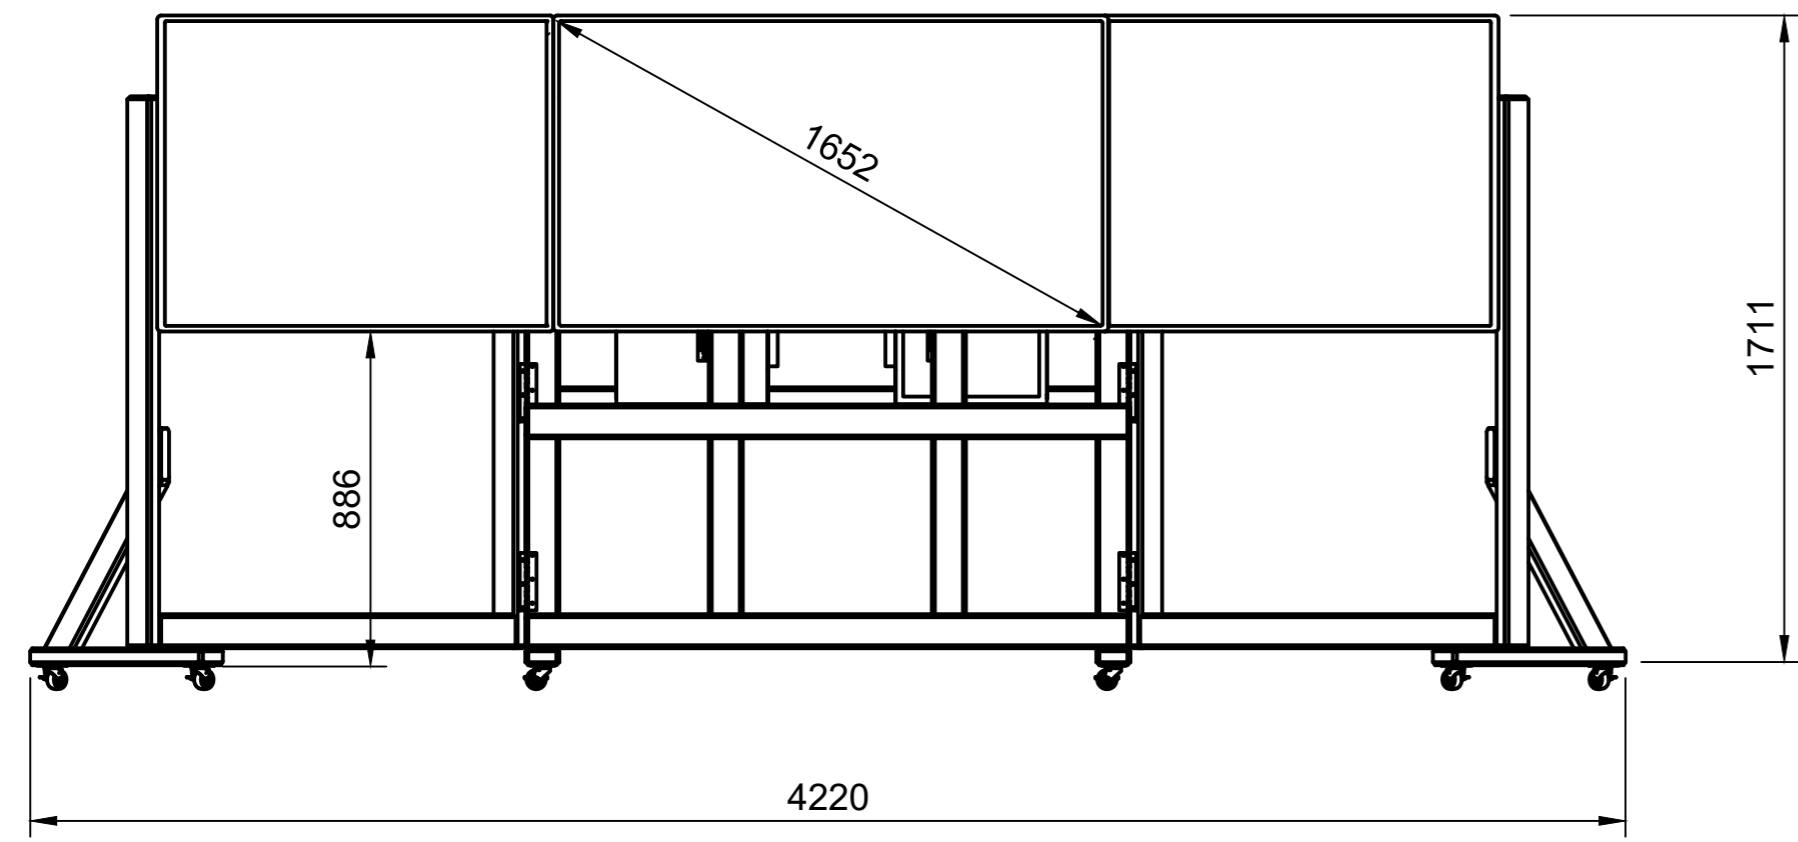

Parts List		
Item	Qty	Part Number
1	1	RHS
2	1	LHS
3	1	Centre Section

65" 4K TV's

Created by: Karl Clarke		
www.737DIYSIM.com		
Title: Display Frame		
Rev.	Date of issue	Sheet 1/5

	Created by:		Karl Clarke
			<a href="http://www.737DIYSIM.com">www.737DIYSIM.com</a>
	Title:		Display Frame
	Rev.	Date of issue	Sheet
			2/5

Parts List		
Item	Qty	Part Number
1	2	Hori
2	2	Vertical
3	2	Component3
4	1	Vesa bracket assembly v2
5	2	Component4
6	4	Component5
7	1	Component6
8	1	Component7
9	2	Component8
10	2	Component9
11	1	Hardware