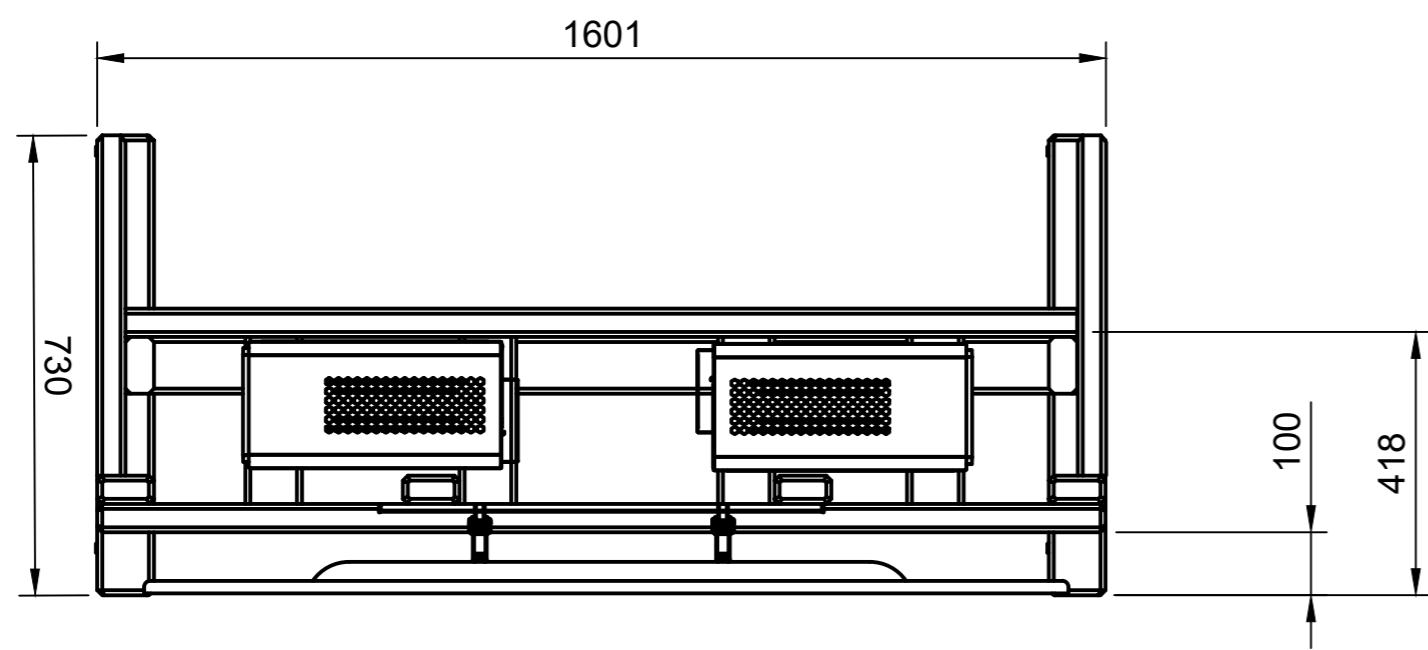

Created by:		
Karl Clarke		
www.737DIYSIM.com		
Title:		
Display Frame		
Rev.	Date of issue	Sheet
		4/5