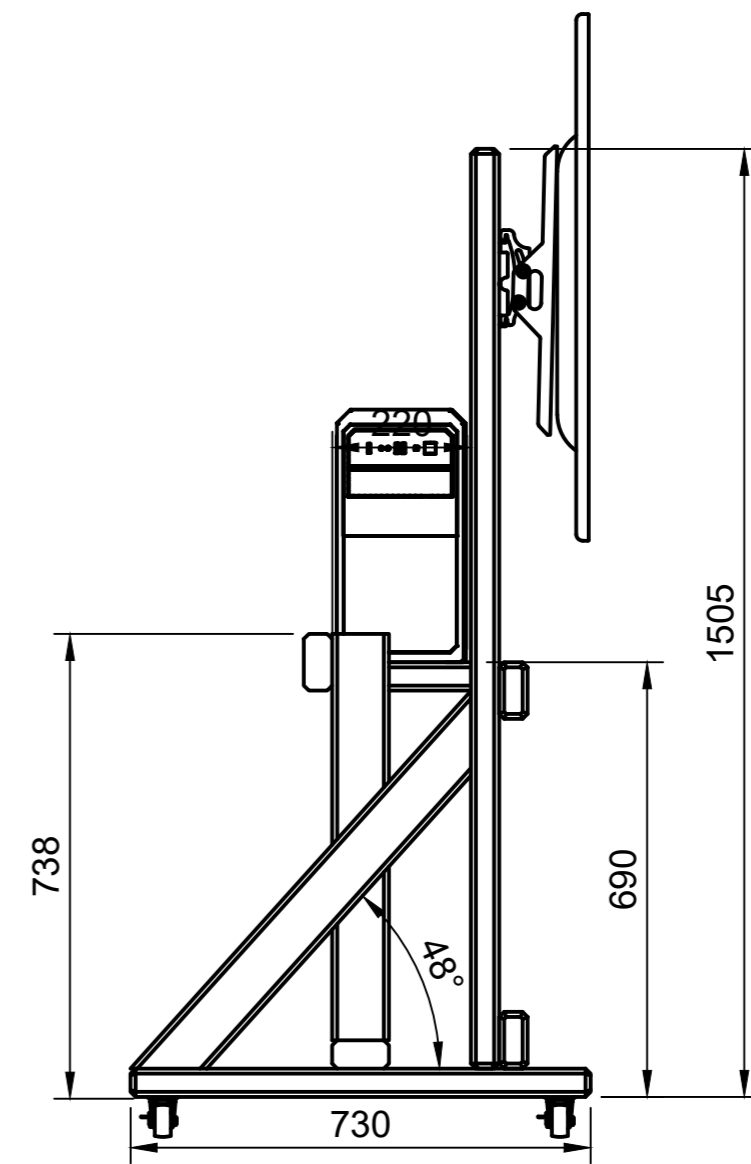

Parts List		
Item	Qty	Part Number
1	1	RHS
2	1	LHS
3	1	Centre Section

65" 4K TV's

Created by: Karl Clarke		
www.737DIYSIM.com		
Title: Display Frame		
Rev.	Date of issue	Sheet 1/5

	Created by:		Karl Clarke
			<a href="http://www.737DIYSIM.com">www.737DIYSIM.com</a>
	Title:		Display Frame
	Rev.	Date of issue	Sheet
			2/5

Parts List		
Item	Qty	Part Number
1	2	Hori
2	2	Vertical
3	2	Component3
4	1	Vesa bracket assembly v2
5	2	Component4
6	4	Component5
7	1	Component6
8	1	Component7
9	2	Component8
10	2	Component9
11	1	Hardware

Created by:		
Karl Clarke		
www.737DIYSIM.com		
Title:		
Display Frame		
Rev.	Date of issue	Sheet
		3/5

Created by:		
Karl Clarke		
www.737DIYSIM.com		
Title:		
Display Frame		
Rev.	Date of issue	Sheet
		4/5

Created by:		
Karl Clarke		
www.737DIYSIM.com		
Title:		
Display Frame		
Rev.	Date of issue	Sheet
		5/5