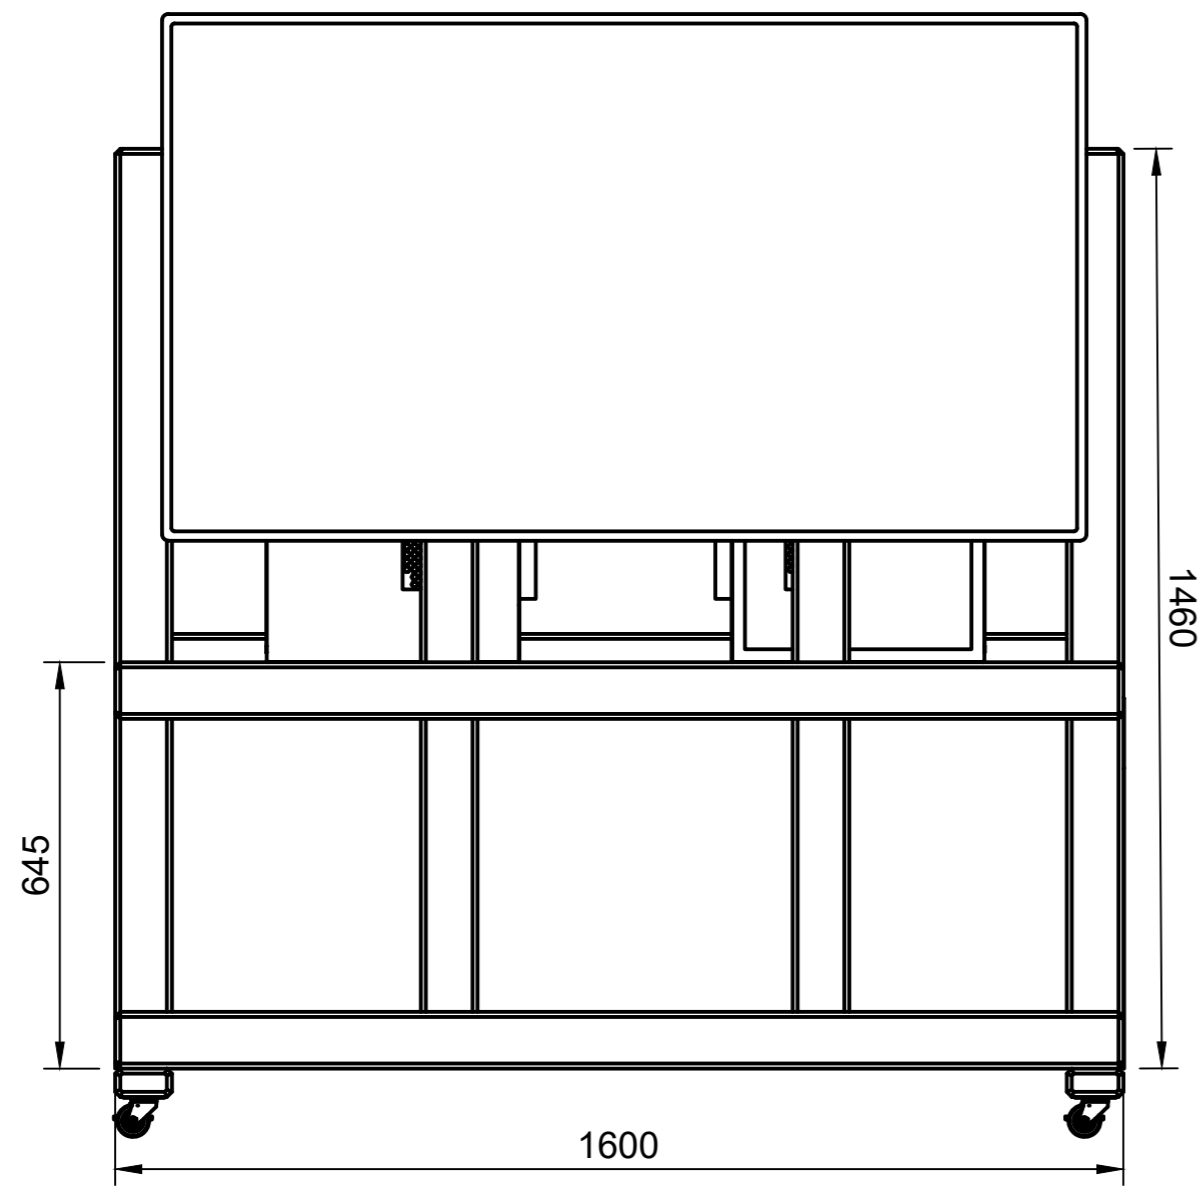

Created by:		
Karl Clarke		
www.737DIYSIM.com		
Title:		
Display Frame		
Rev.	Date of issue	Sheet
		4/5