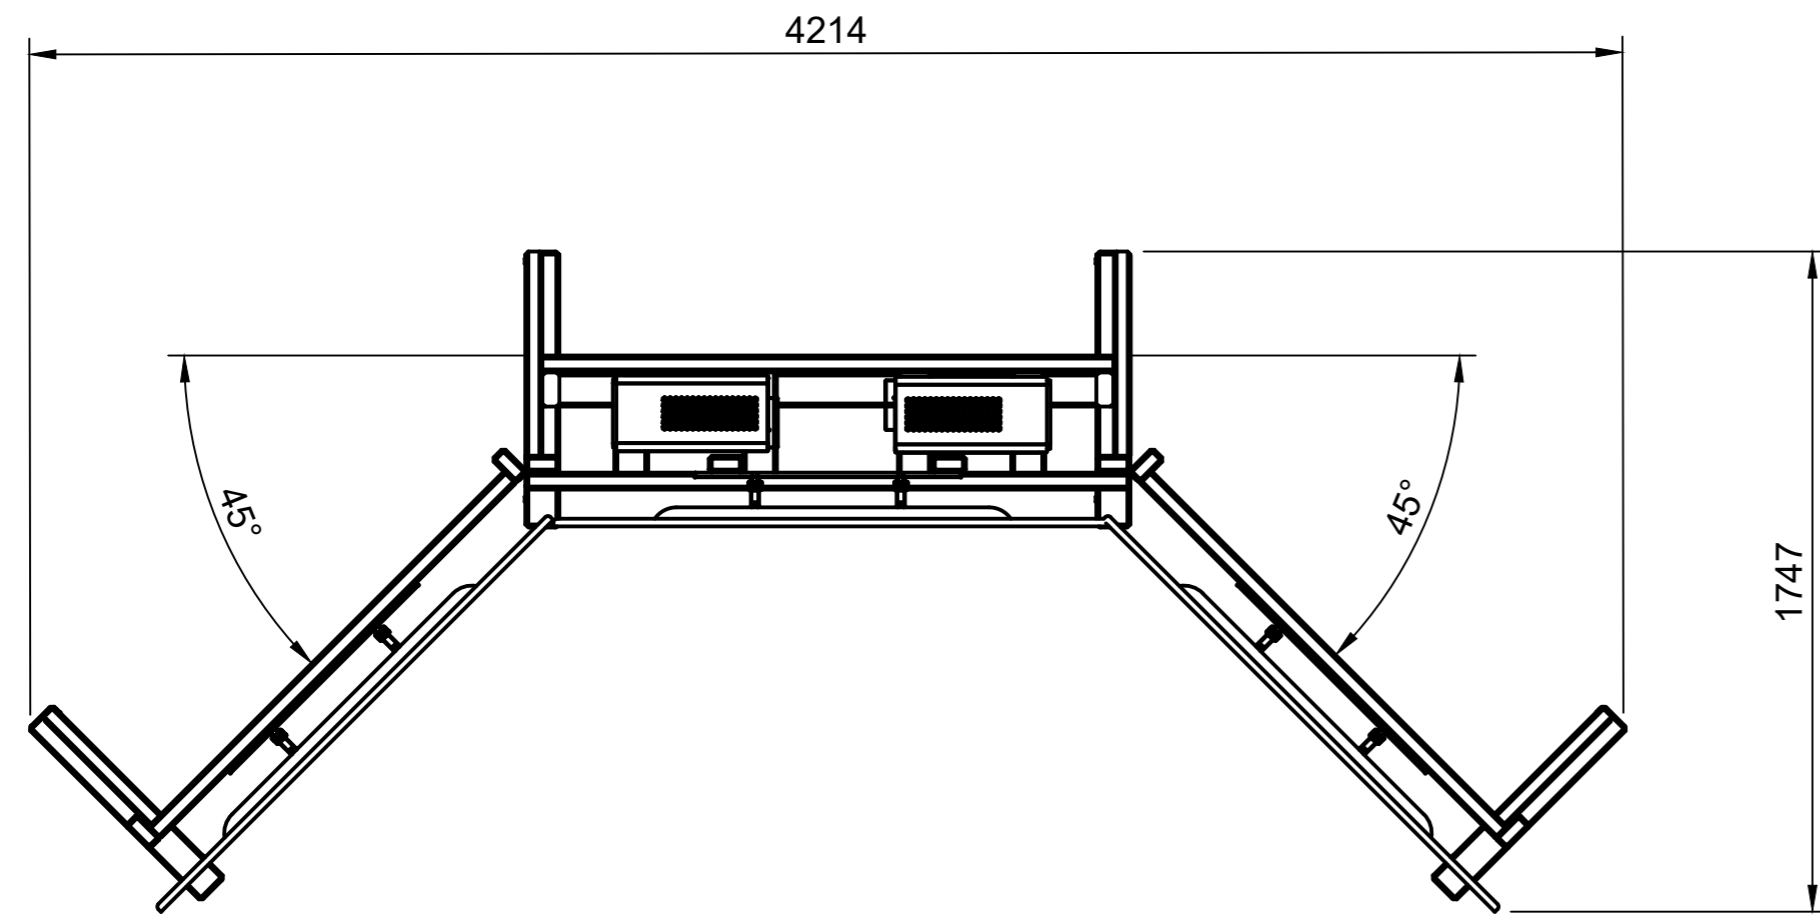

Parts List		
Item	Qty	Part Number
1	1	RHS
2	1	LHS
3	1	Centre Section

65" 4K TV's

Created by: Karl Clarke		
www.737DIYSIM.com		
Title: Display Frame		
Rev.	Date of issue	Sheet 1/5

	Created by:		Karl Clarke
			<a href="http://www.737DIYSIM.com">www.737DIYSIM.com</a>
	Title:		Display Frame
	Rev.	Date of issue	Sheet
			2/5

Parts List		
Item	Qty	Part Number
1	2	Hori
2	2	Vertical
3	2	Component3
4	1	Vesa bracket assembly v2
5	2	Component4
6	4	Component5
7	1	Component6
8	1	Component7
9	2	Component8
10	2	Component9
11	1	Hardware