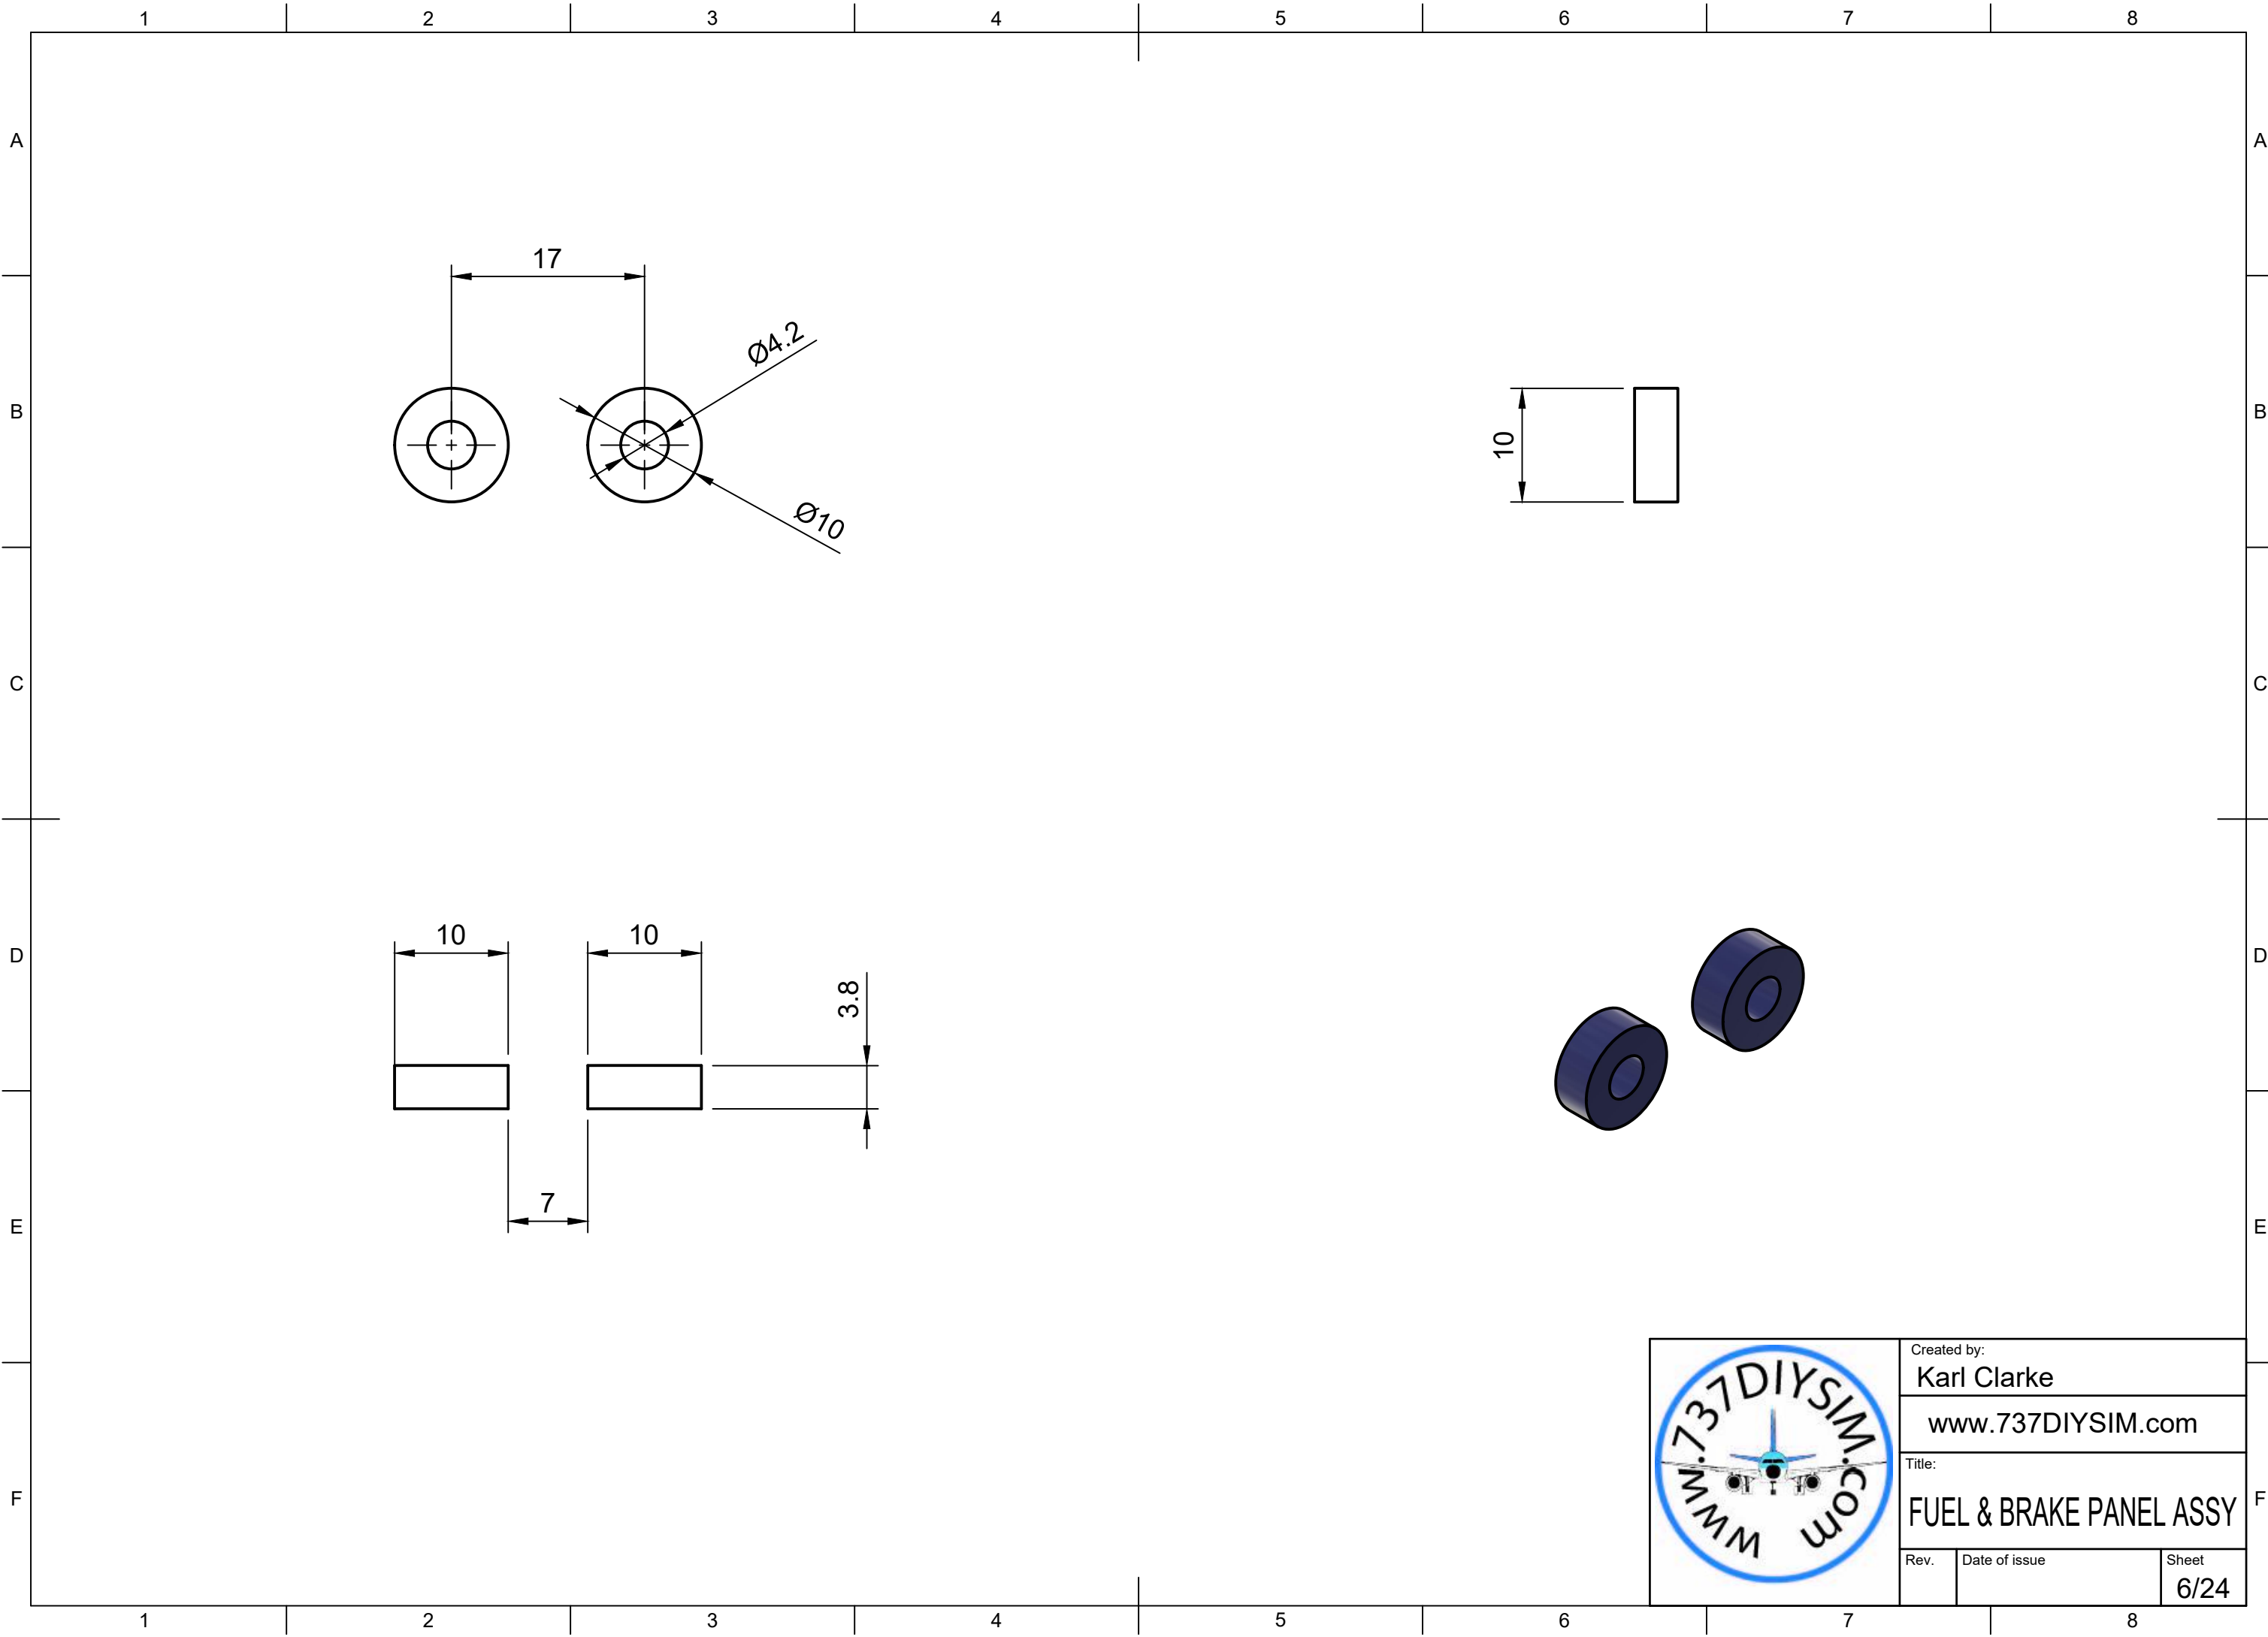

Created by: Karl Clarke		
www.737DIYSIM.com		
Title: FUEL & BRAKE PANEL ASSY		
Rev.	Date of issue	Sheet 6/24