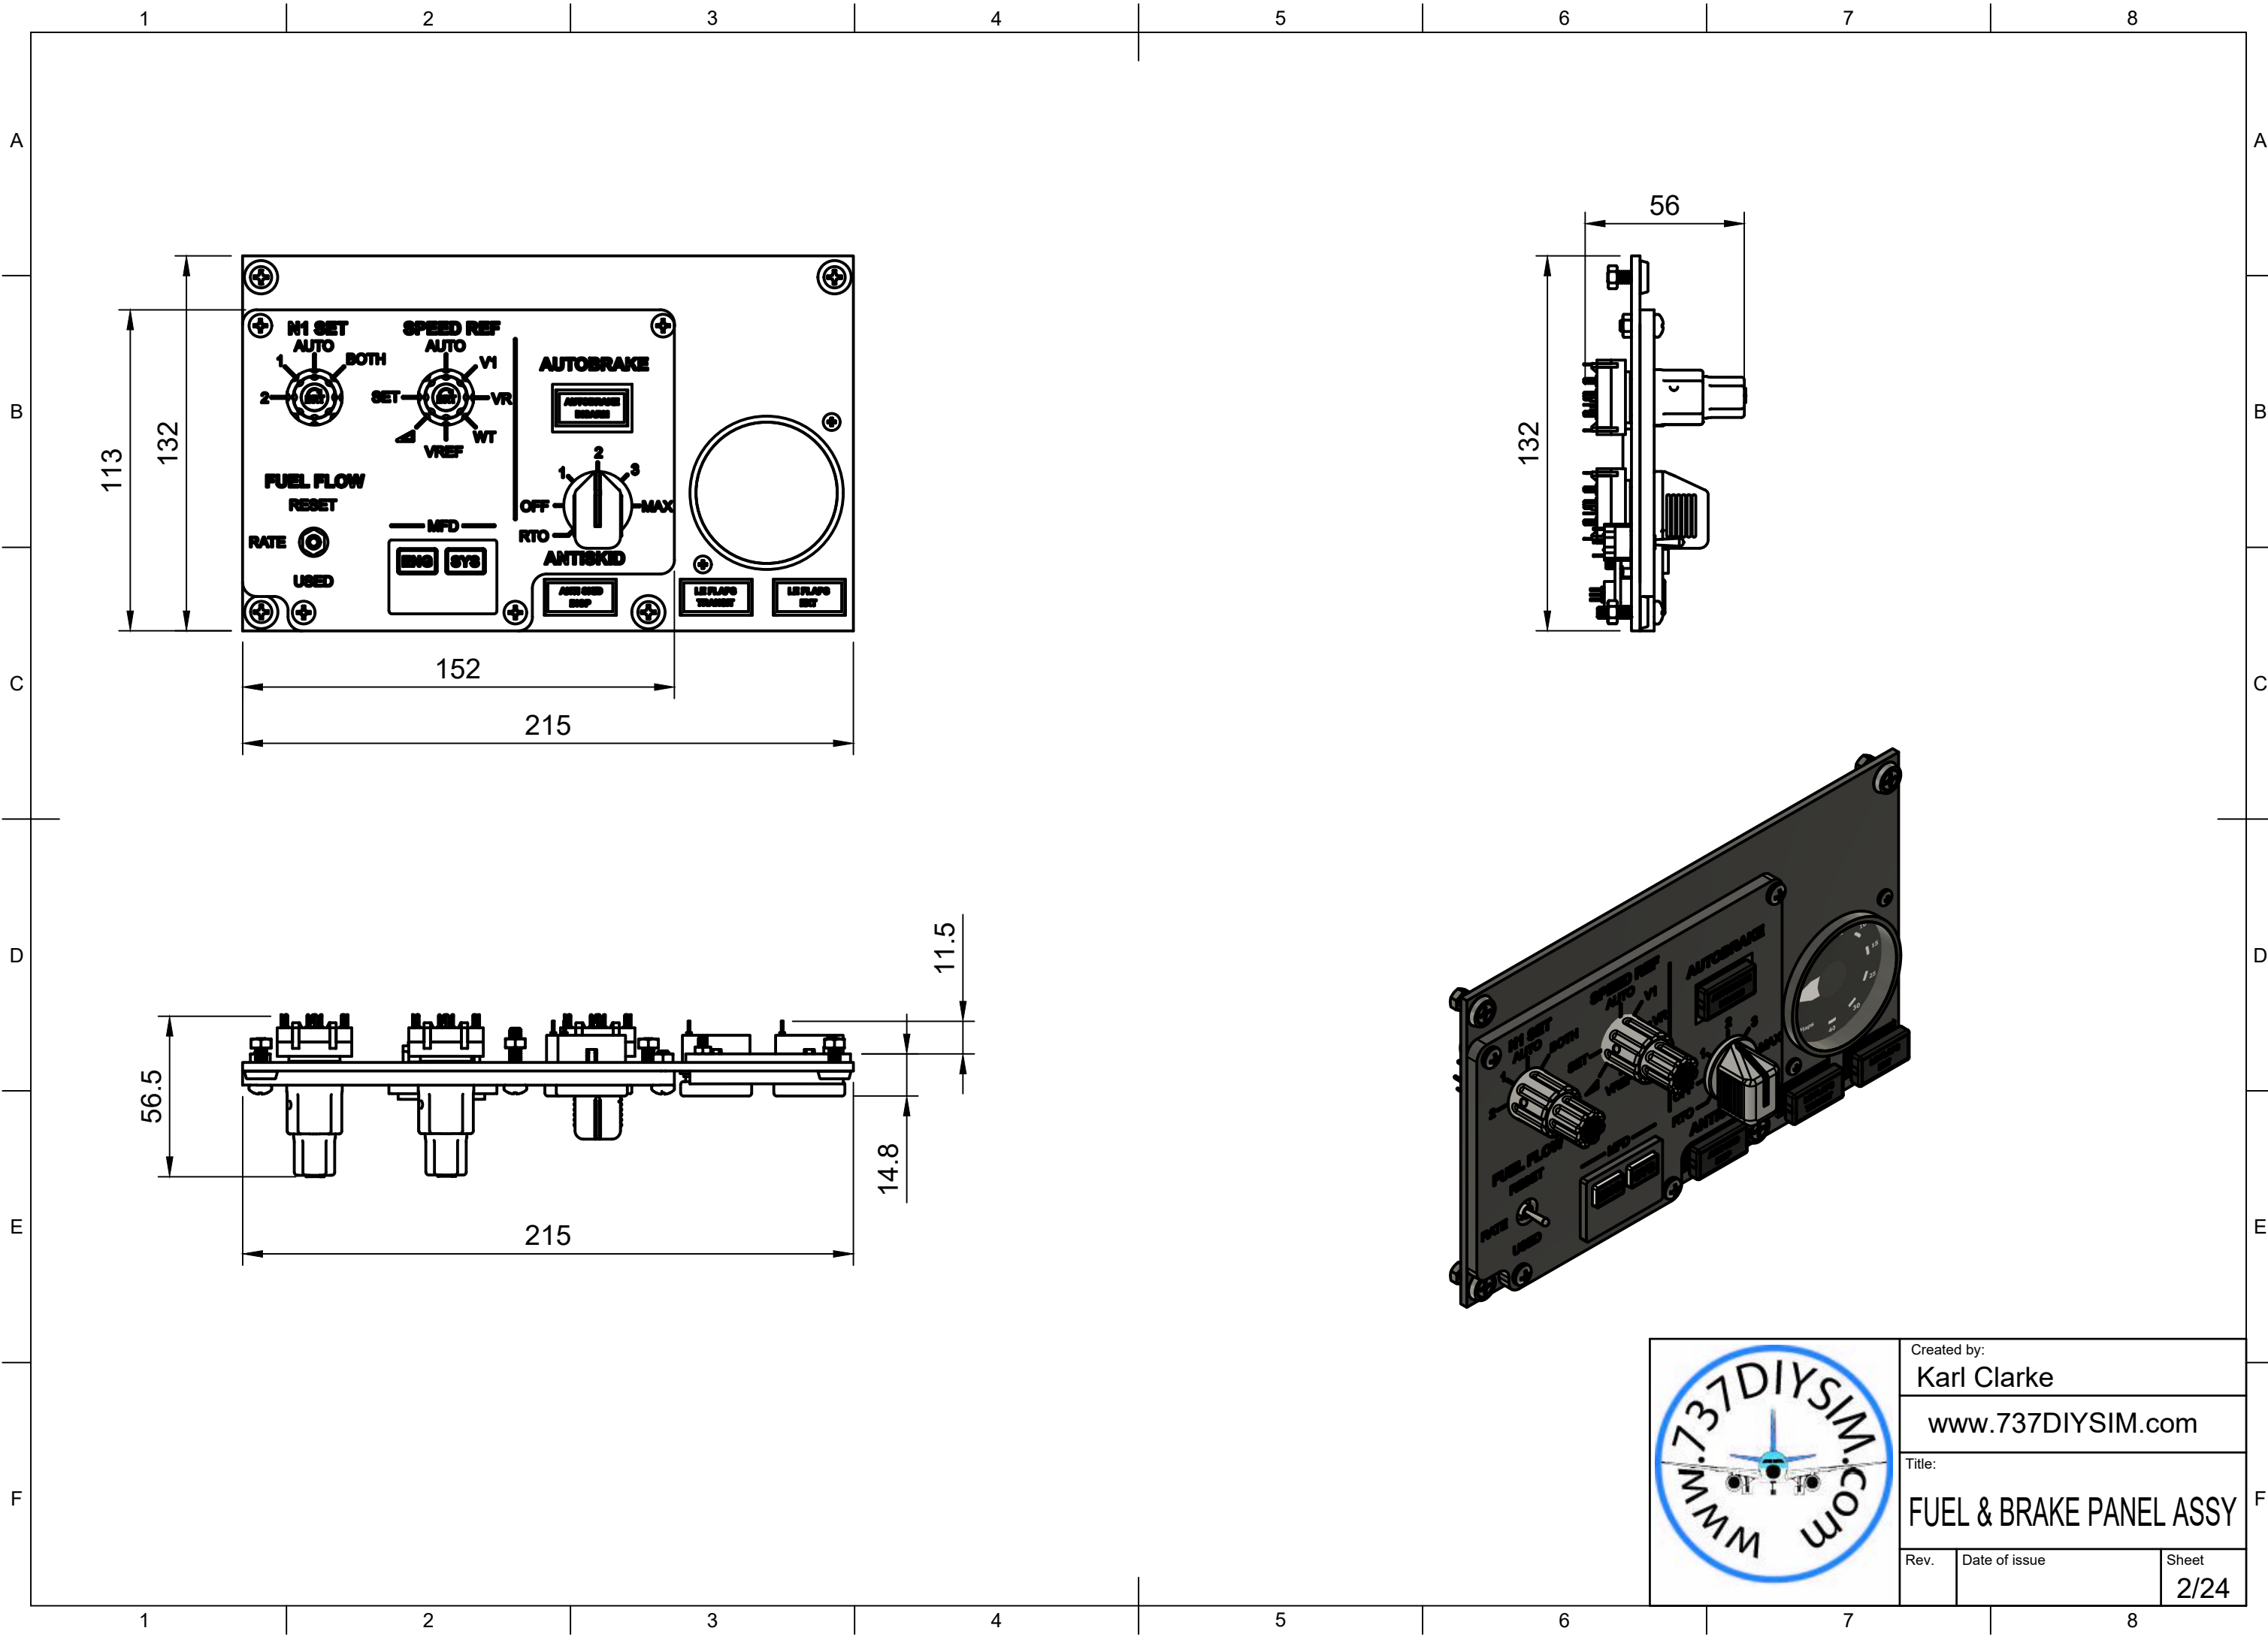

Created by: Karl Clarke		
www.737DIYSIM.com		
Title: FUEL & BRAKE PANEL ASSY		
Rev.	Date of issue	Sheet 2/24