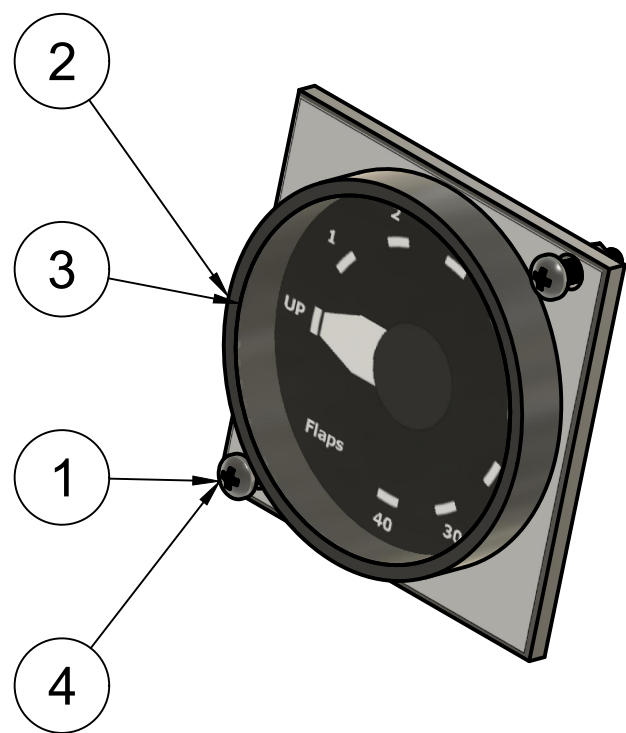

Parts List		
Item	Qty	Part Number
1	1	M4 NUT
2	1	M4 NUT (2)
3	1	M4 X 16MM (1)
4	1	M4 X 16MM (1) (1)
5	1	M4 NUT (1)
6	1	CUP WASHER
7	1	CUP WASHER (1)
8	1	M4 NUT (2) (1)
9	1	M4 X 14MM (2)
10	1	CUP WASHER (2)
11	1	M4 X 14MM (1)
12	3	M4 NUT (2) (2)
13	1	M4 NUT (2) (3)
14	1	M4 X 14MM
15	1	M4 X 14MM (3)
16	1	CUP WASHER (1) (1)
17	2	M4 X 20MM

Created by:
Karl Clarke

www.737DIYSIM.com

Title:
FUEL & BRAKE PANEL ASSY

Rev.	Date of issue	Sheet
		19/24

Parts List		
Item	Qty	Part Number
1	1	F&B FLAPS GAUGE BACKPLATE
2	1	FLAPS GAUGE RIM
3	1	F&B GAUAGE LENS
4	1	FLAPS GAUGE AGS