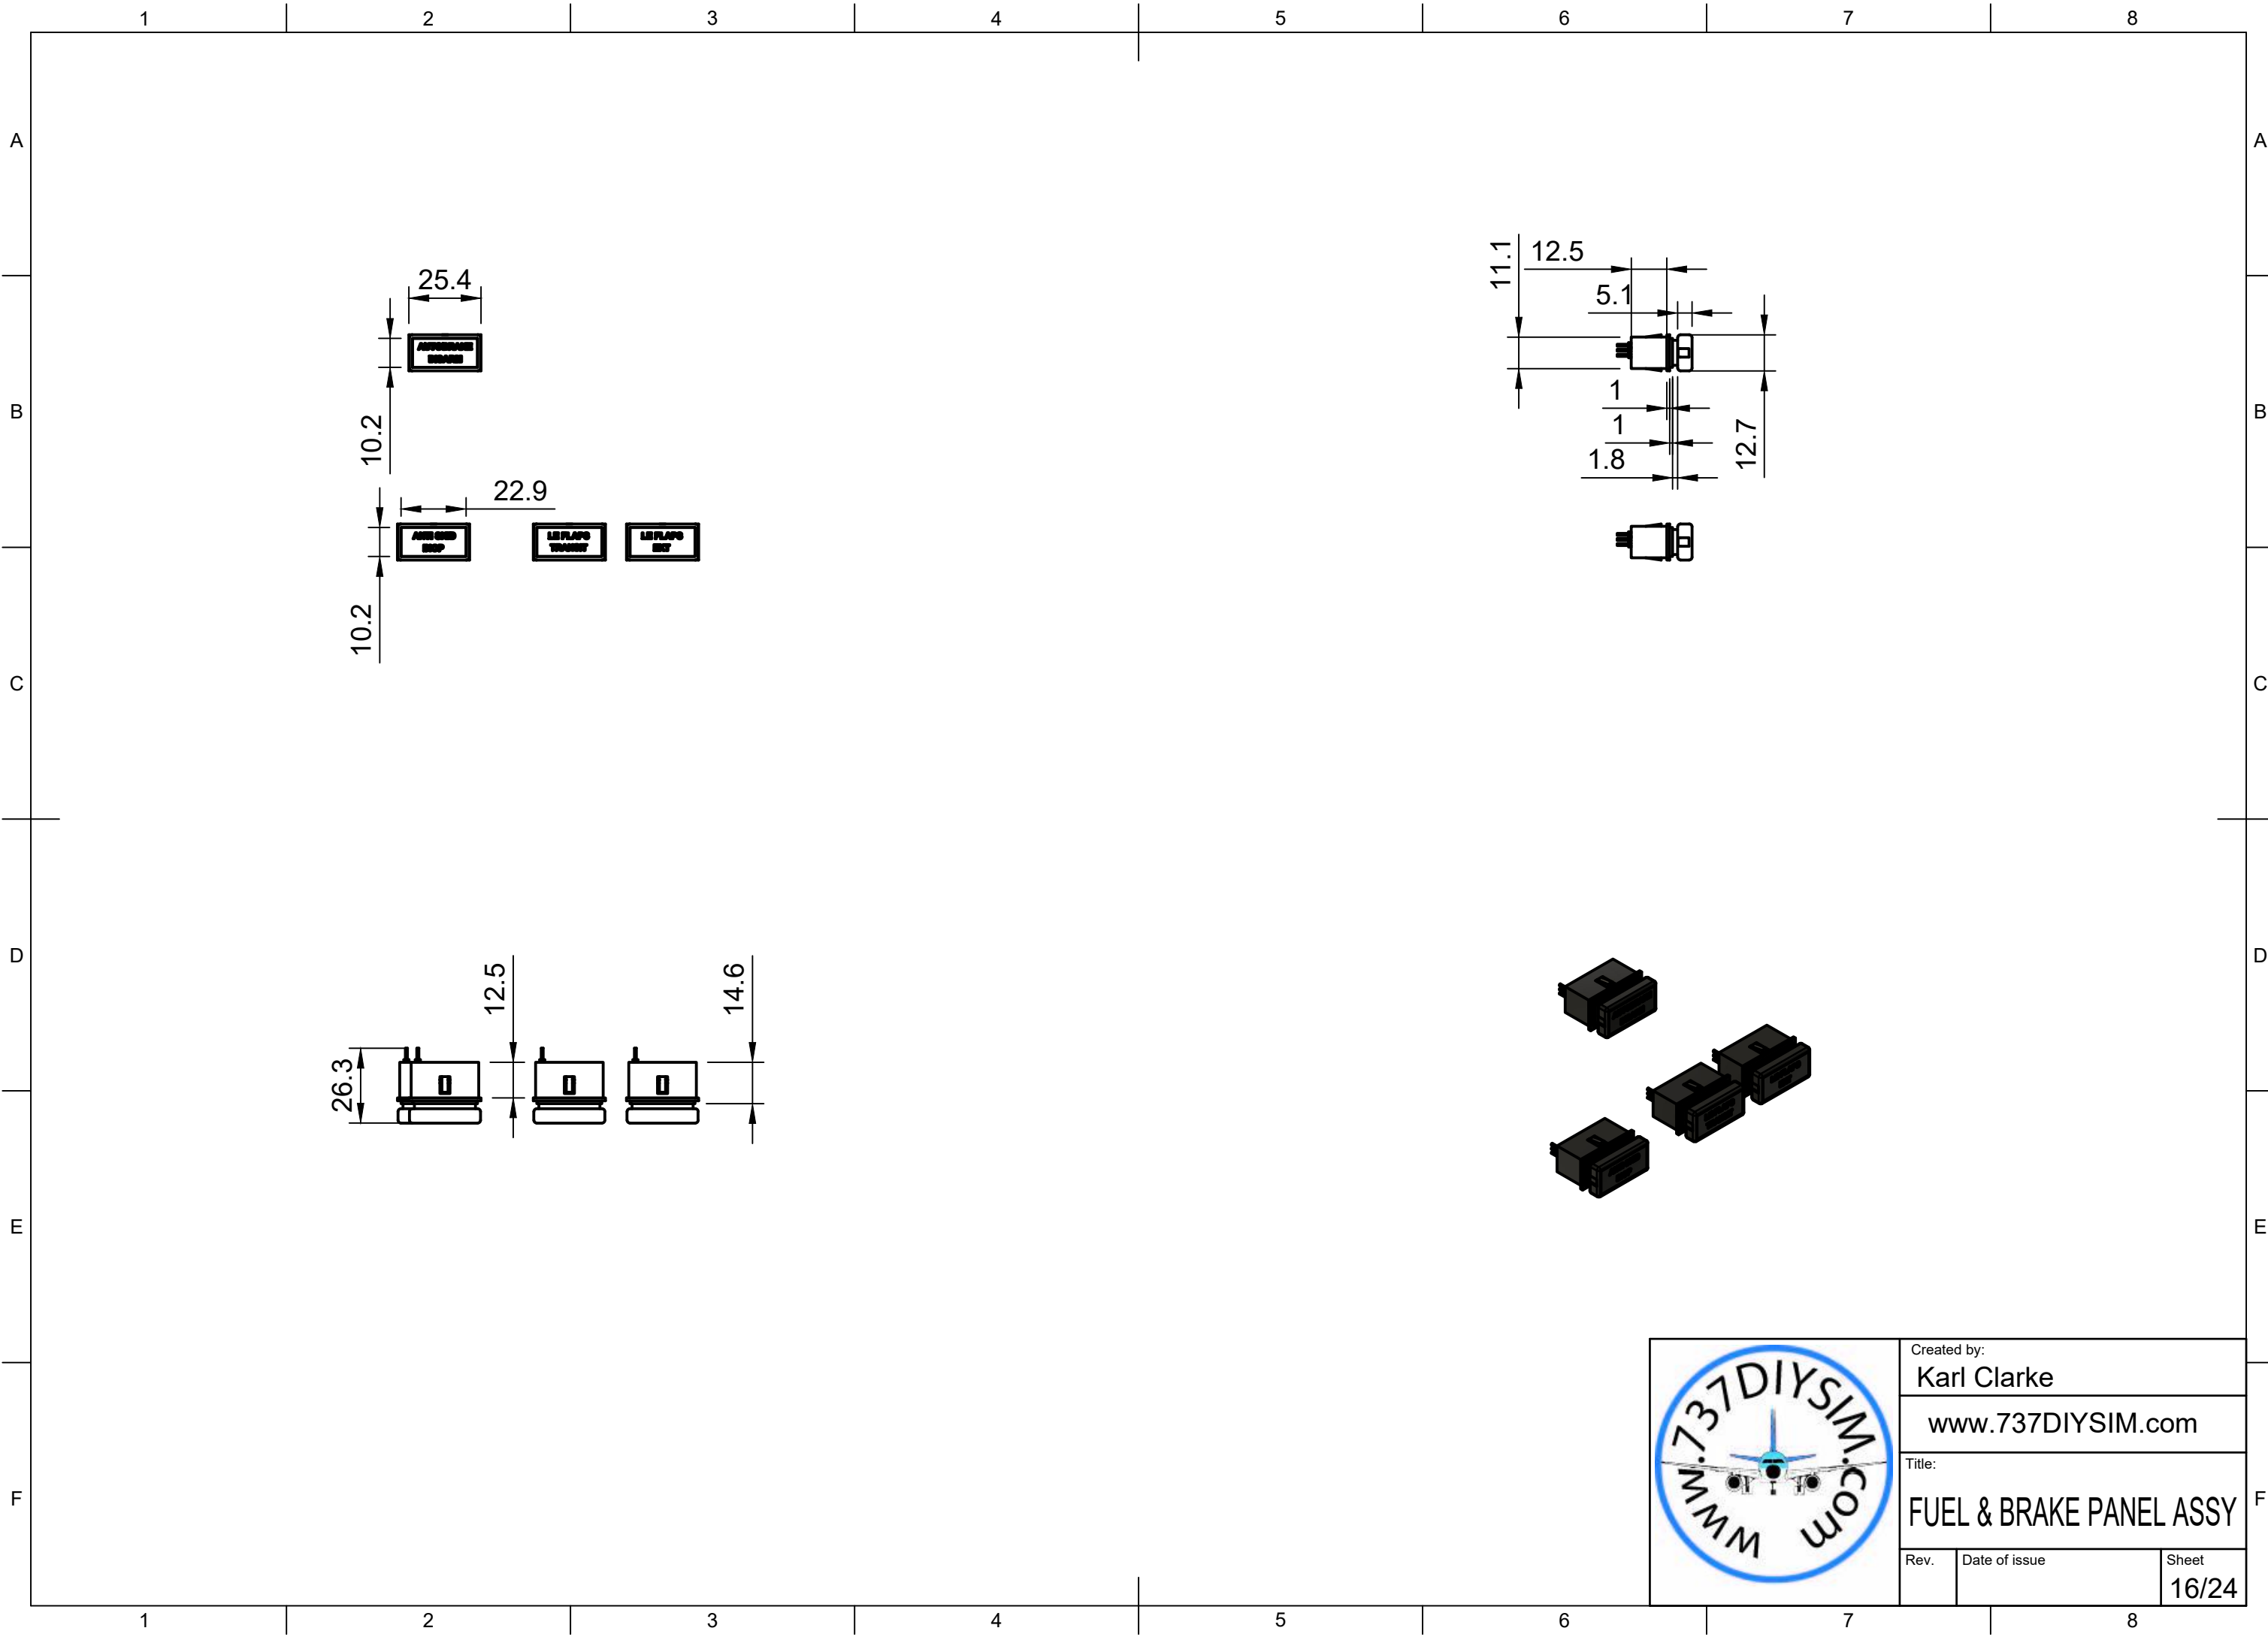

Created by: Karl Clarke		
www.737DIYSIM.com		
Title: FUEL & BRAKE PANEL ASSY		
Rev.	Date of issue	Sheet 16/24