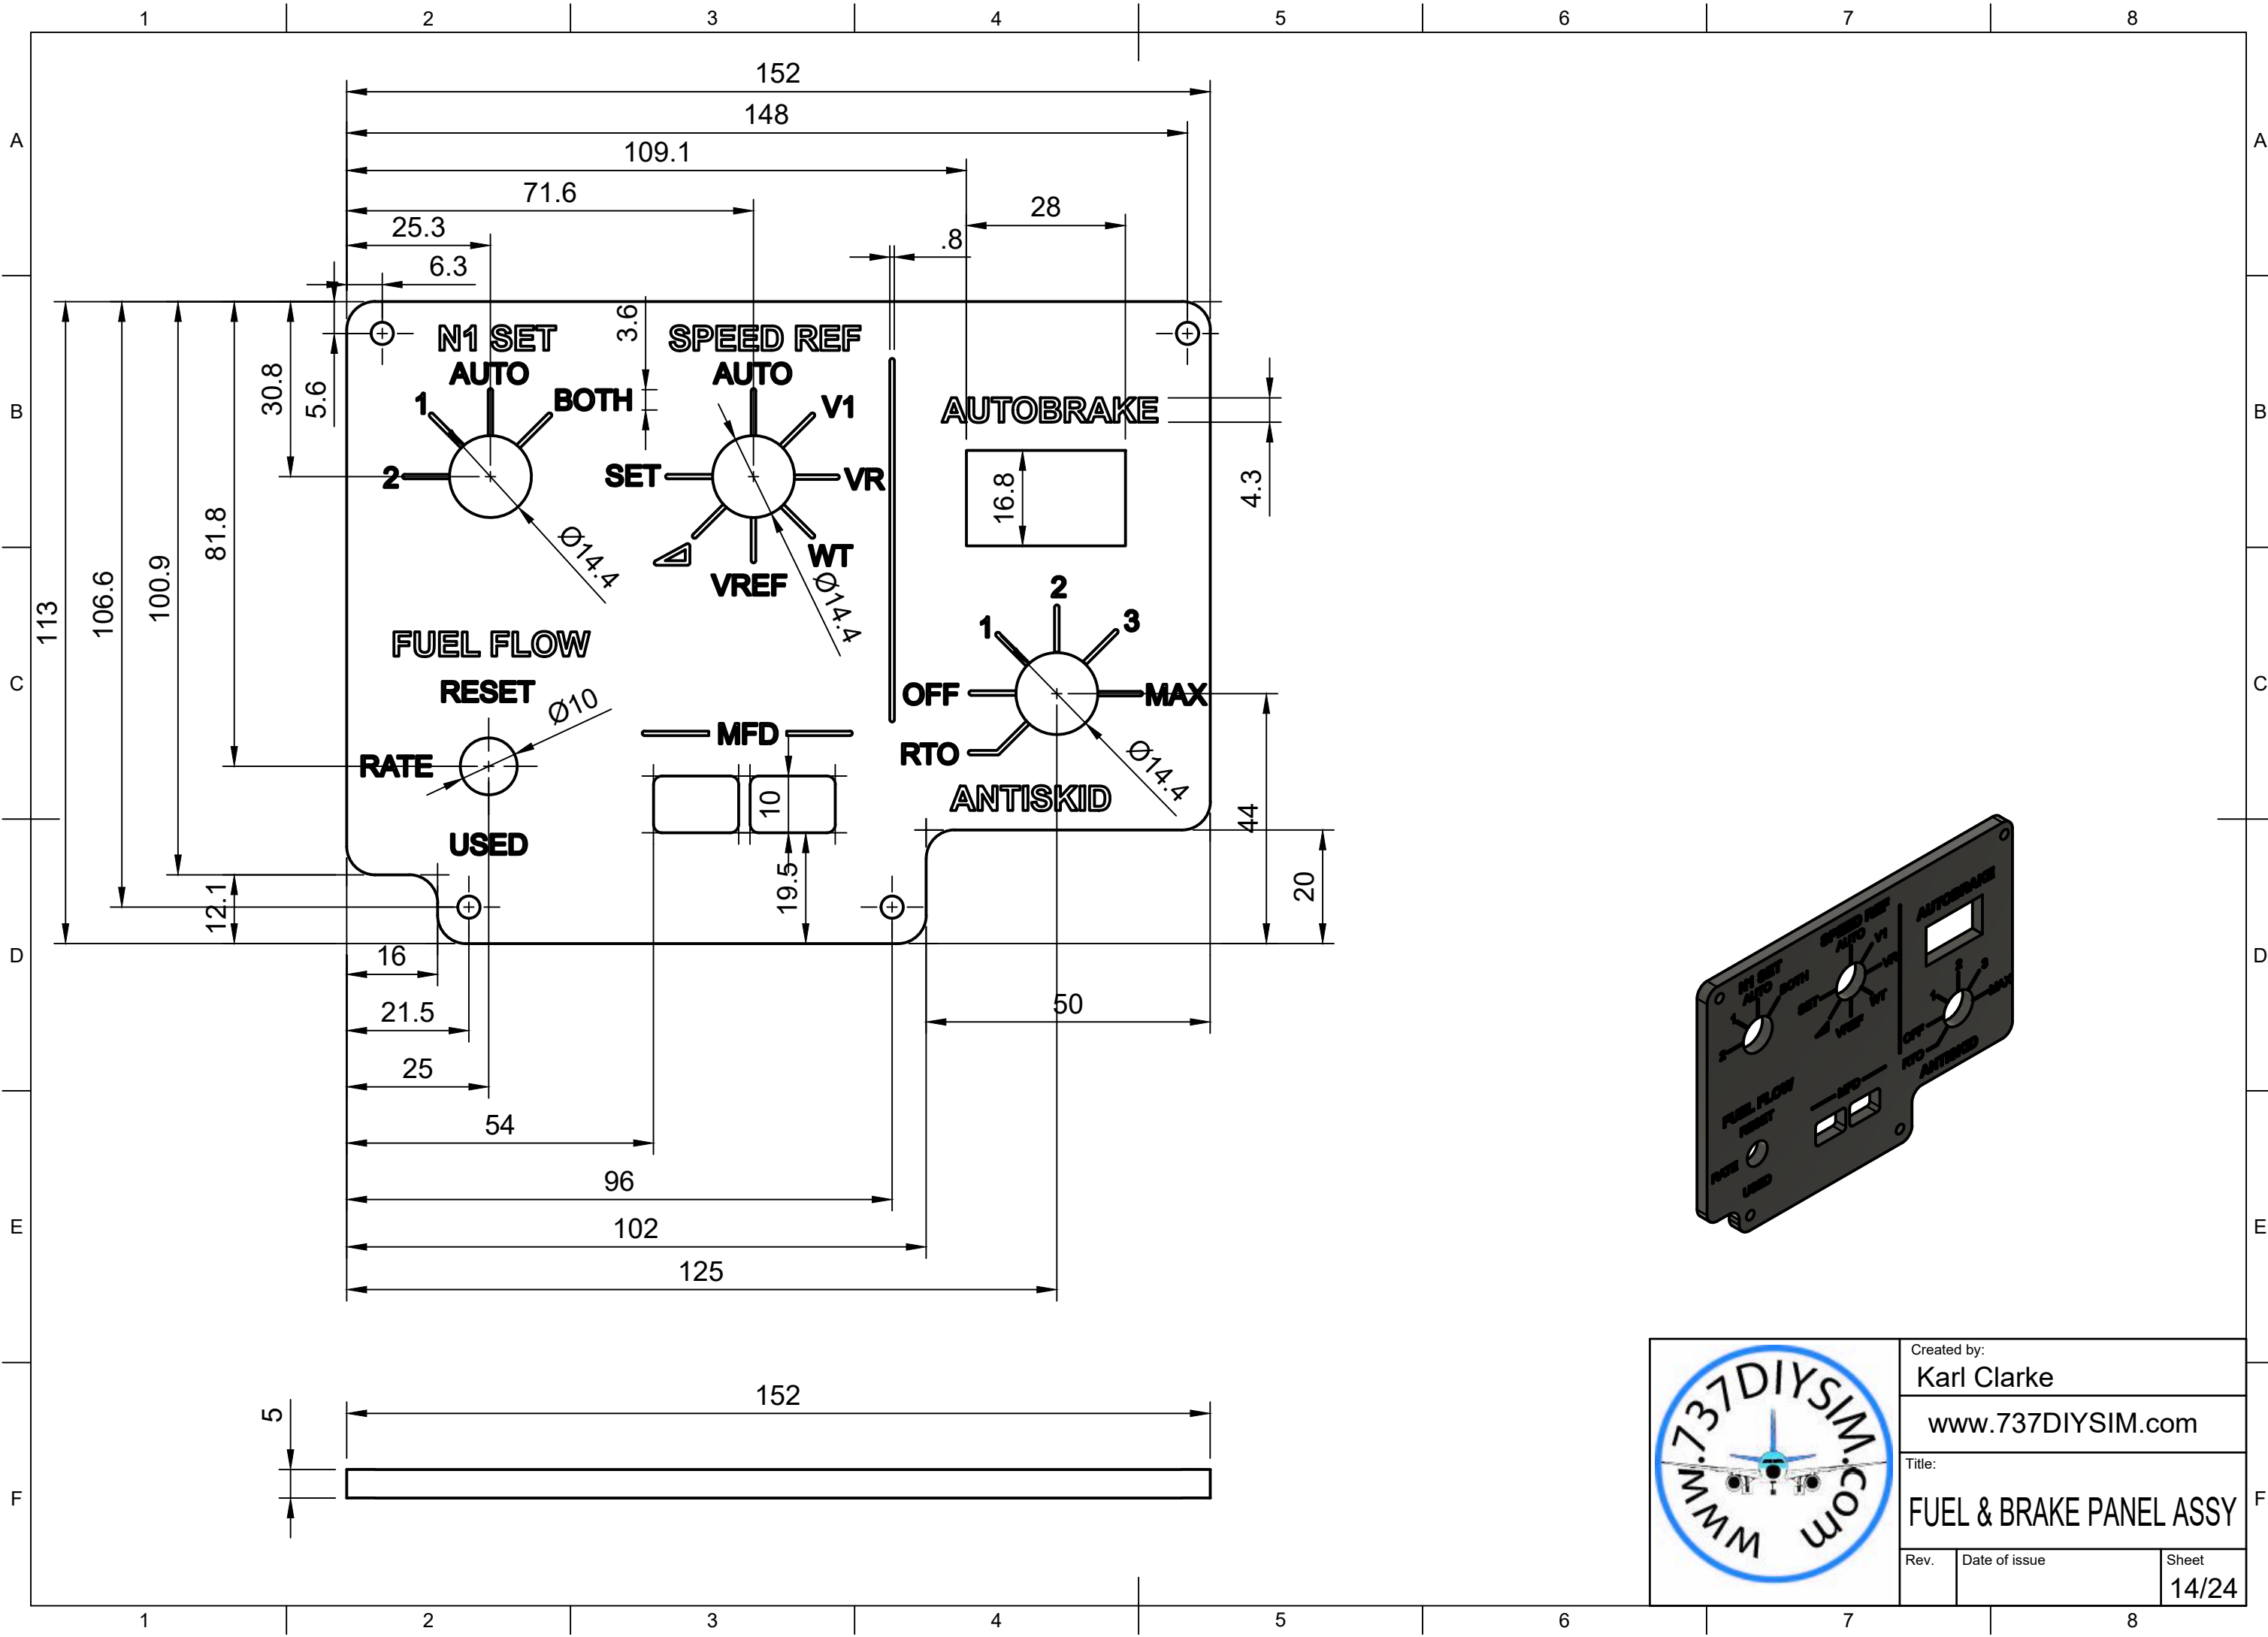

Created by:	
	Karl Clarke	
	www.737DIYSIM.com	
Title:		
FUEL & BRAKE PANEL ASSY		
Rev.	Date of issue	Sheet
		14/24