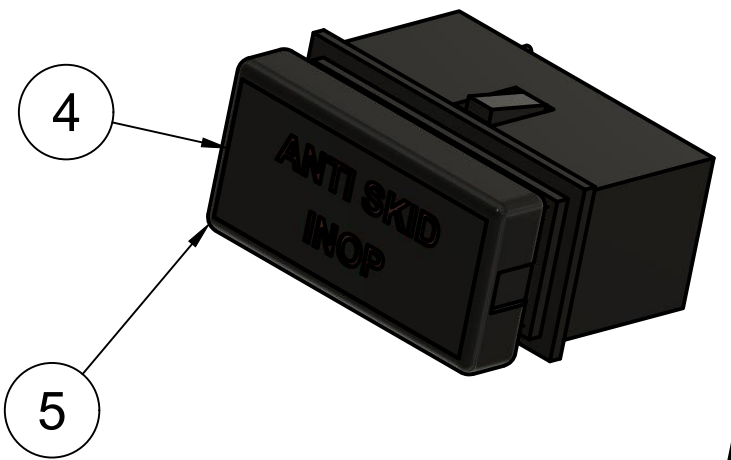

A

B

C

D

E

F

Parts List		
Item	Qty	Part Number
1	1	AUTOBRAKE DISARM LENS
2	1	LE FLAPS TRANSIT
3	1	LE FLAPS EXT
4	1	ANTI SKID INOP LENS
5	4	KORRY ASSY

Created by: Karl Clarke		
www.737DIYSIM.com		
Title: FUEL & BRAKE PANEL ASSY		
Rev.	Date of issue	Sheet 15/24