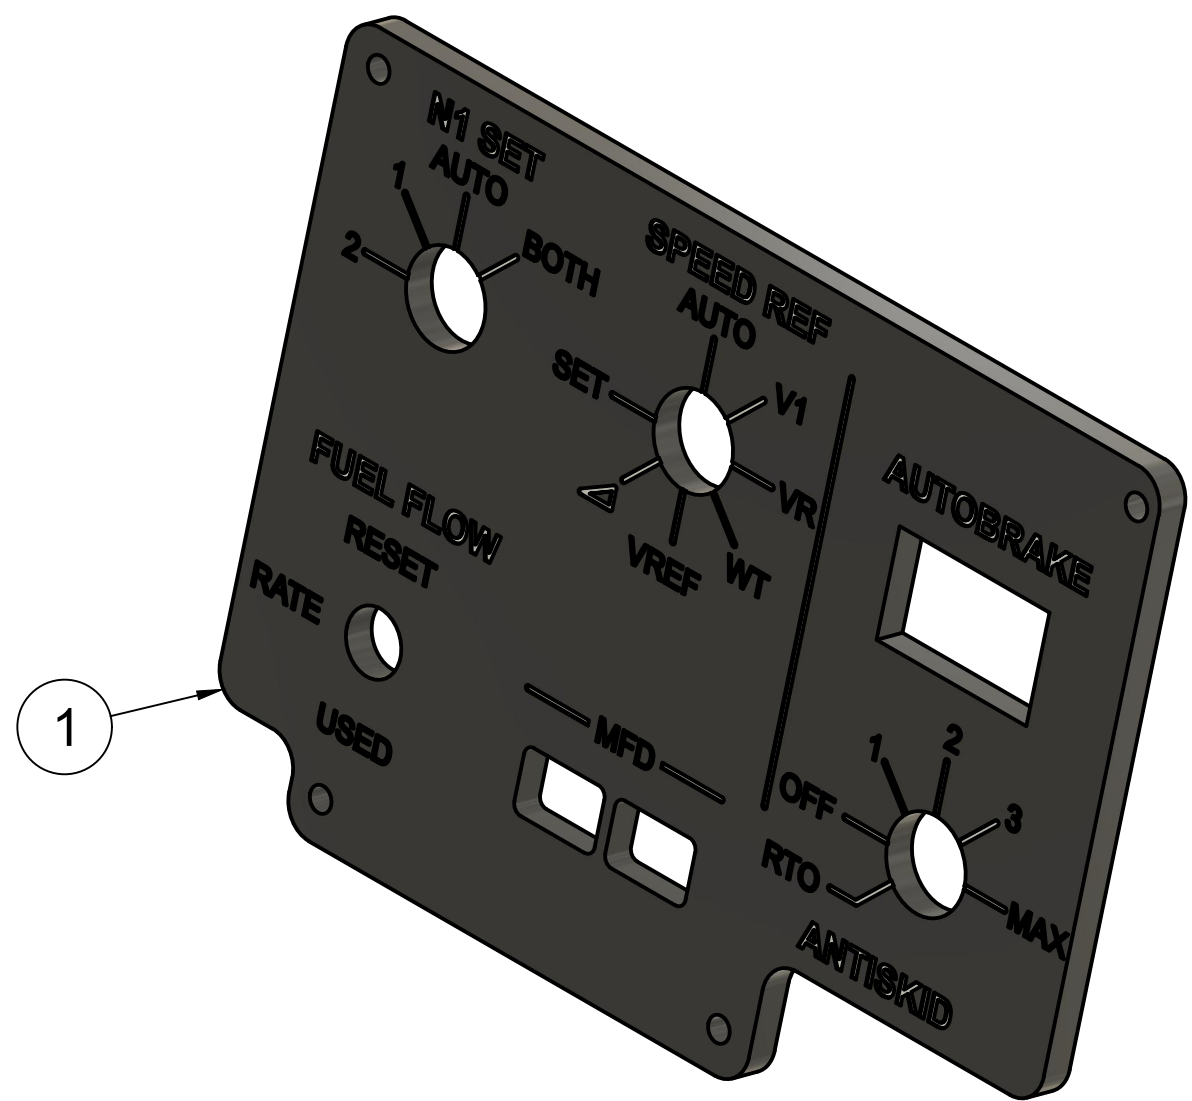

Parts List		
Item	Qty	Part Number
1	1	FACEPLATE

Created by: Karl Clarke		
www.737DIYSIM.com		
Title: FUEL & BRAKE PANEL ASSY		
Rev.	Date of issue	Sheet 13/24