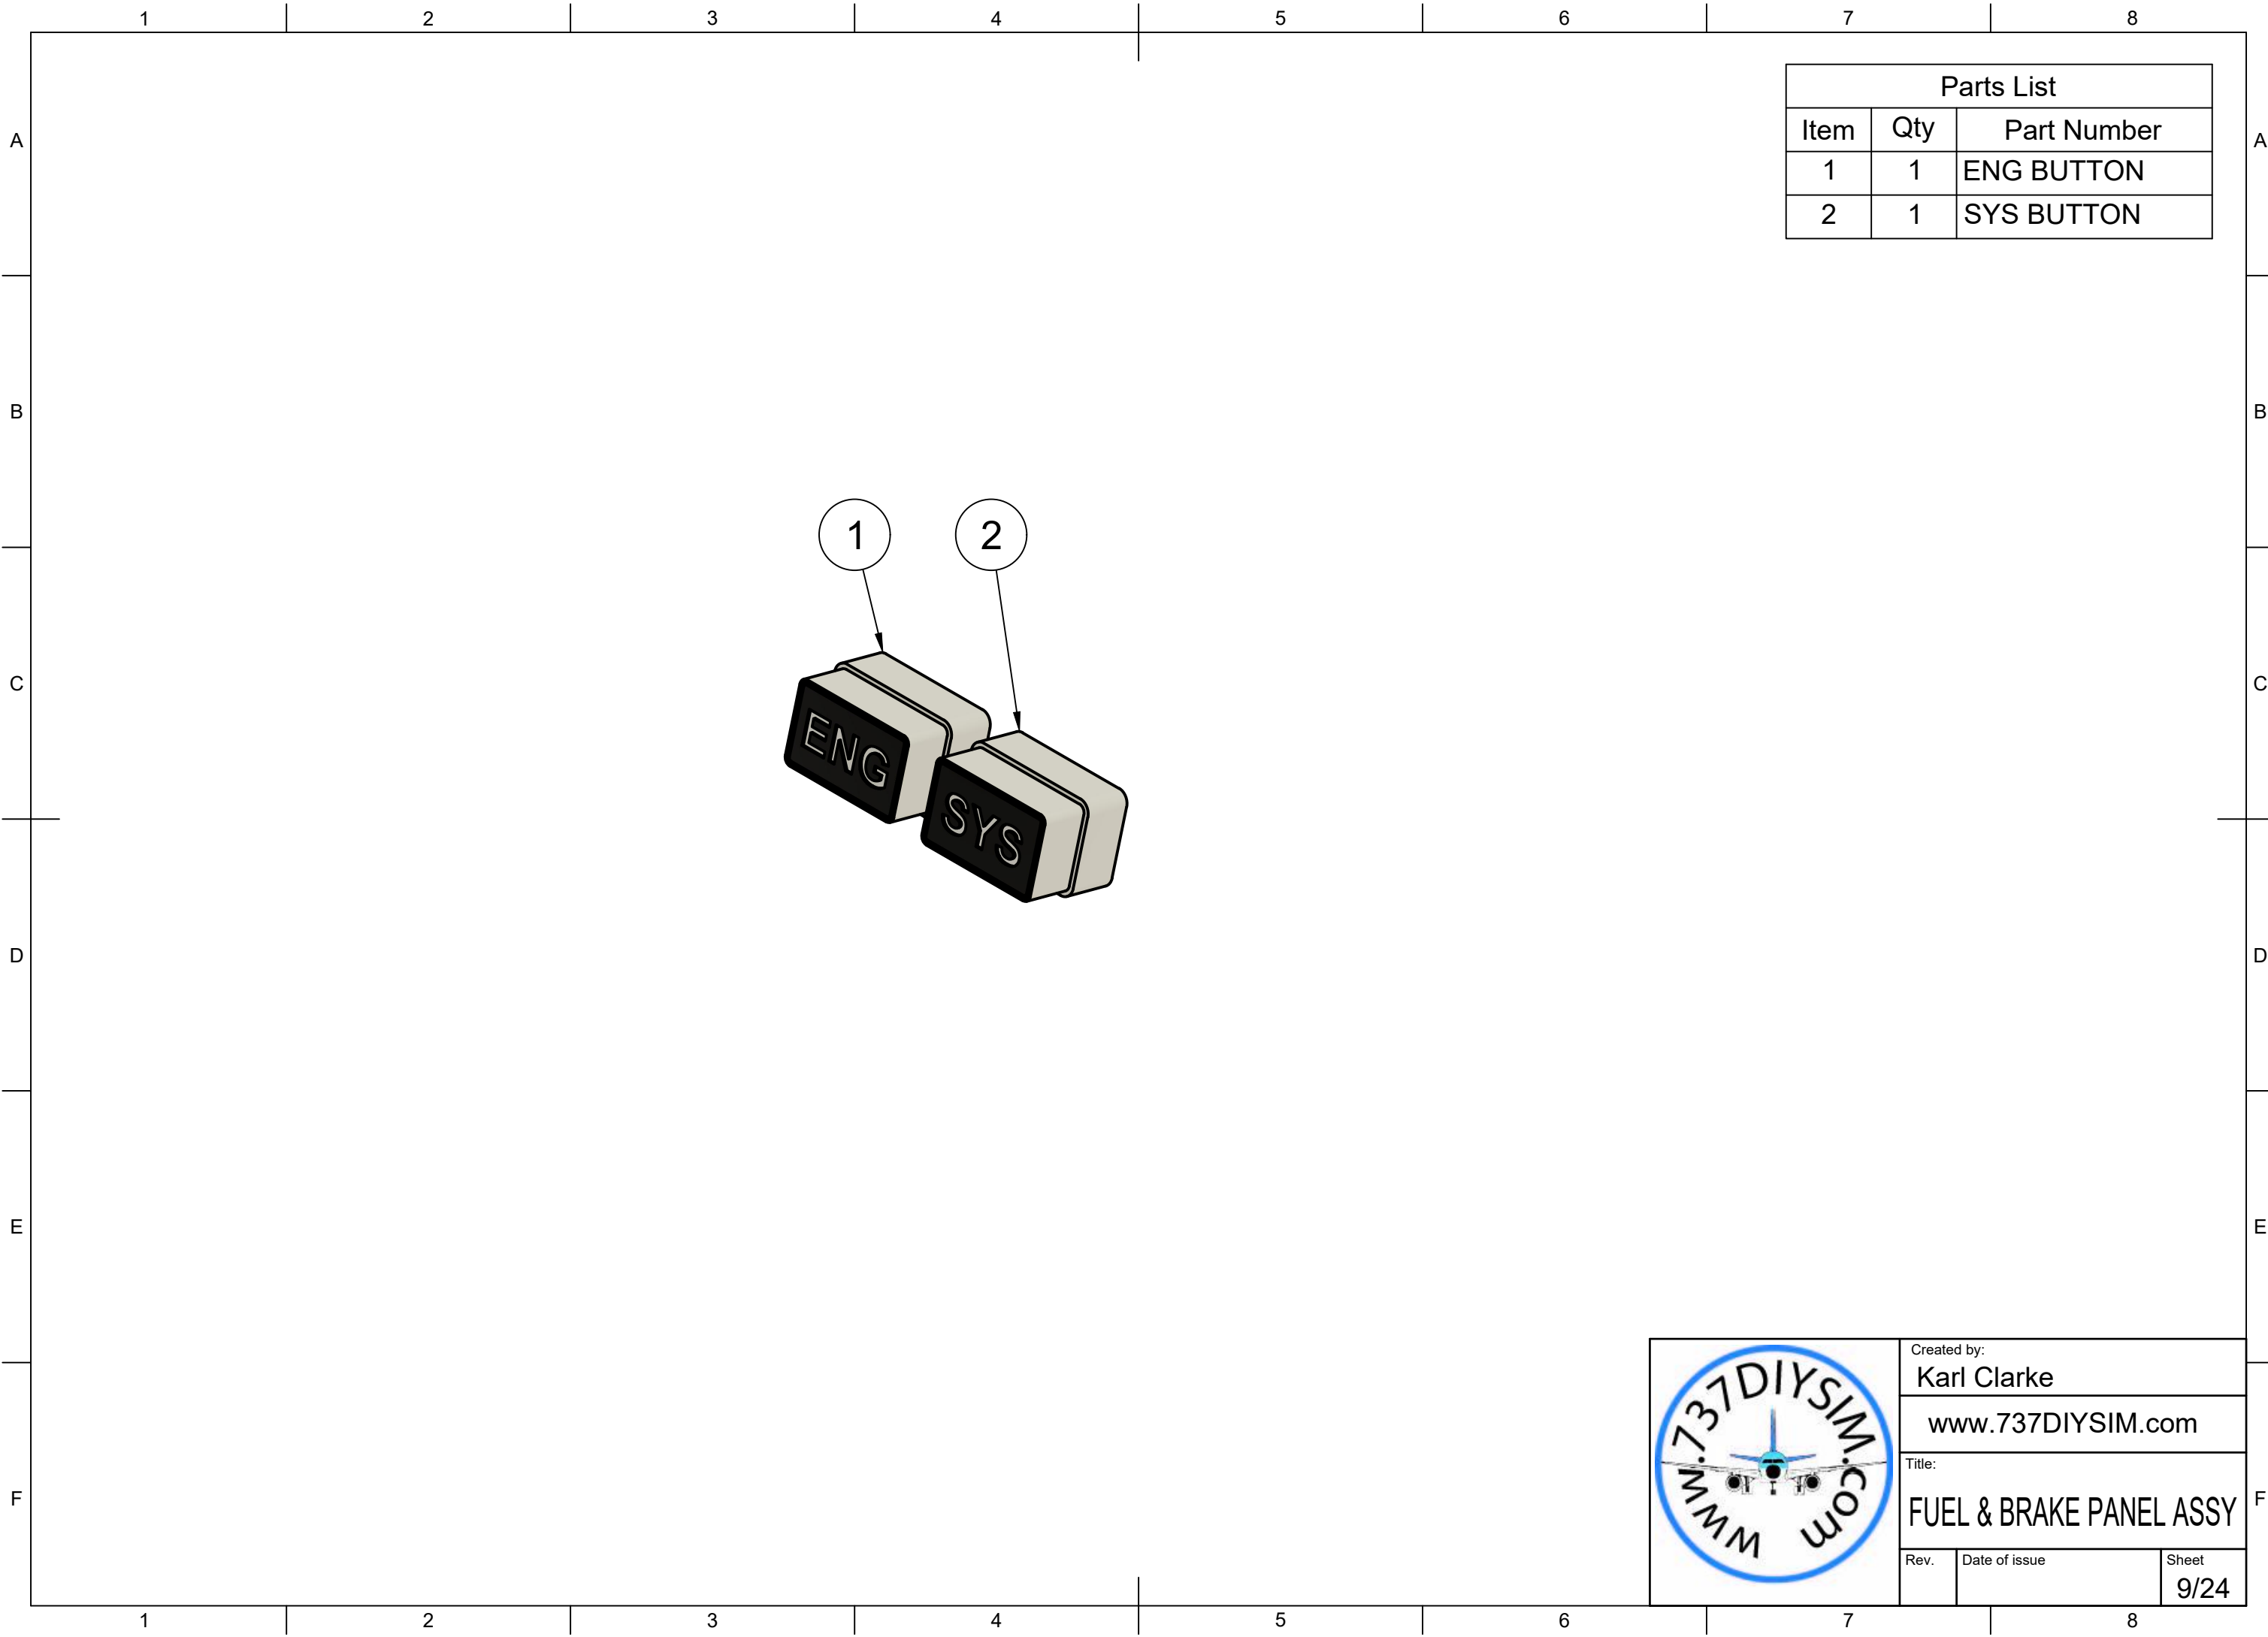

Parts List		
Item	Qty	Part Number
1	1	ENG BUTTON
2	1	SYS BUTTON

	Created by:	
	Karl Clarke	
	www.737DIYSIM.com	
	Title:	
FUEL & BRAKE PANEL ASSY		
Rev.	Date of issue	Sheet
		9/24