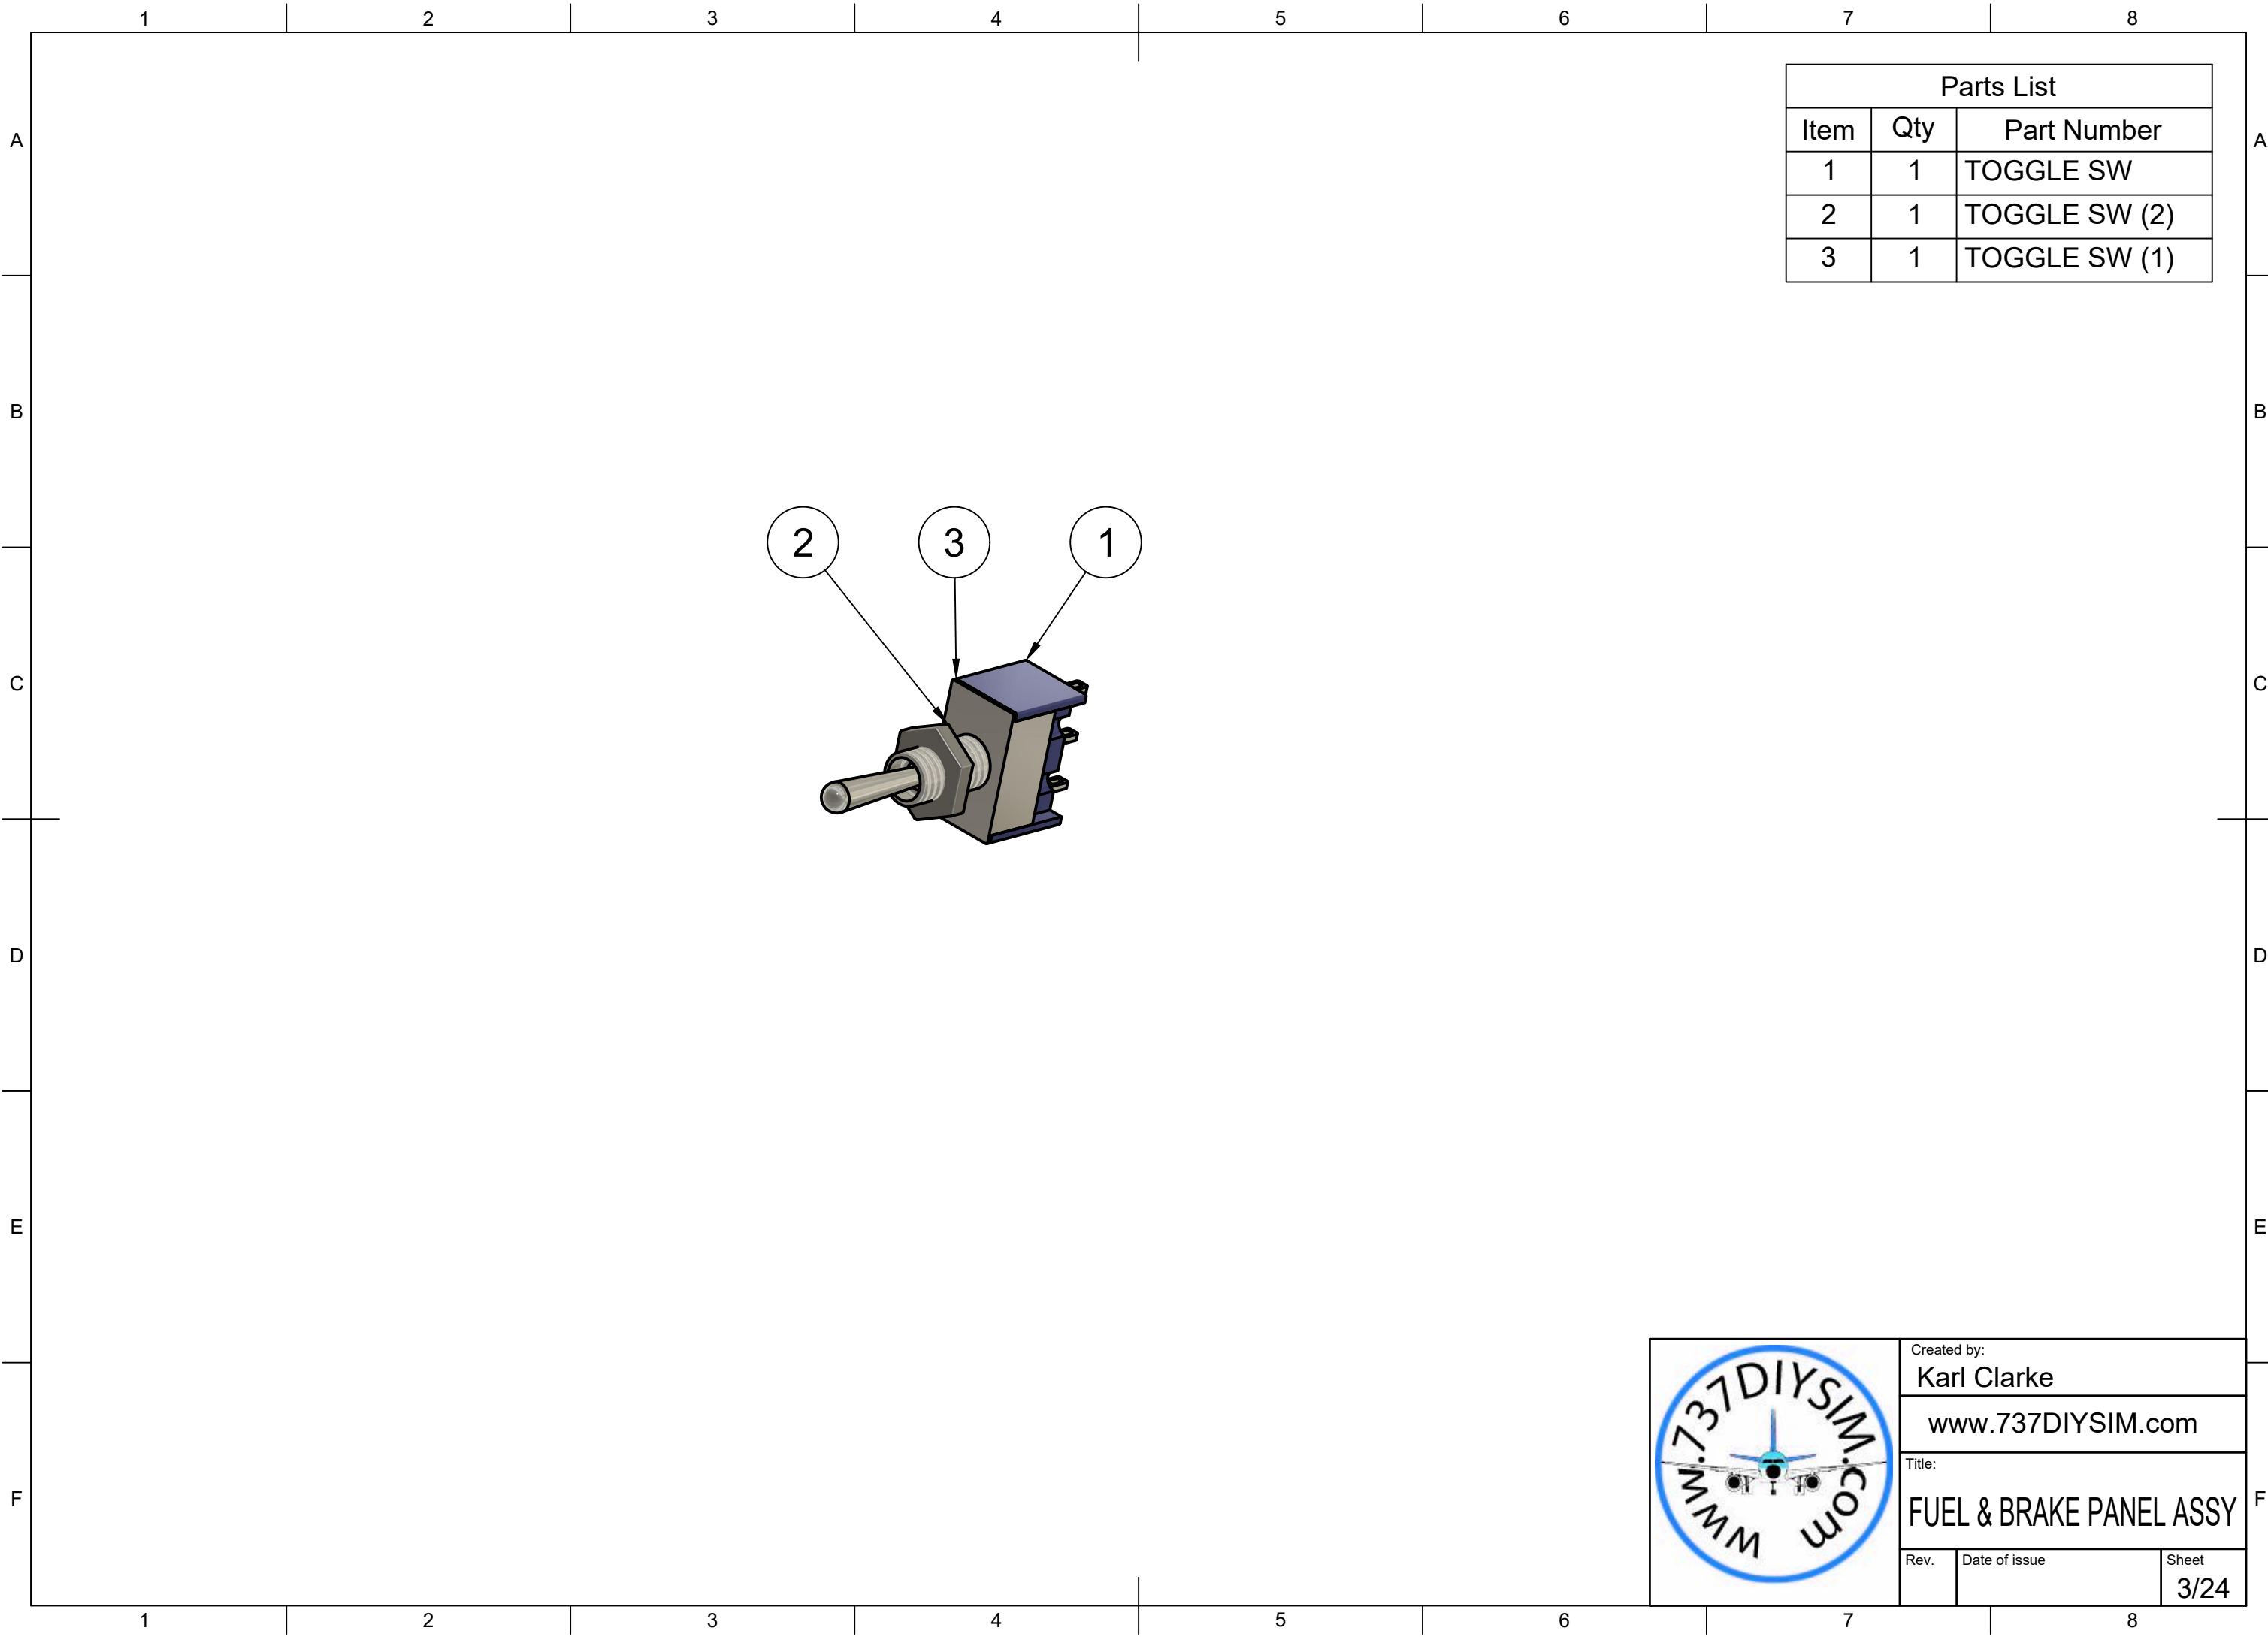

Parts List		
Item	Qty	Part Number
1	1	TOGGLE SW
2	1	TOGGLE SW (2)
3	1	TOGGLE SW (1)

	Created by:	
	Karl Clarke	
	www.737DIYSIM.com	
	Title:	
FUEL & BRAKE PANEL ASSY		
Rev.	Date of issue	Sheet
		3/24

Parts List		
Item	Qty	Part Number
1	1	TACTILE SW
2	1	TACTILE SW (2)
3	1	TACTILE SW (3)
4	1	TACTILE SW (1)