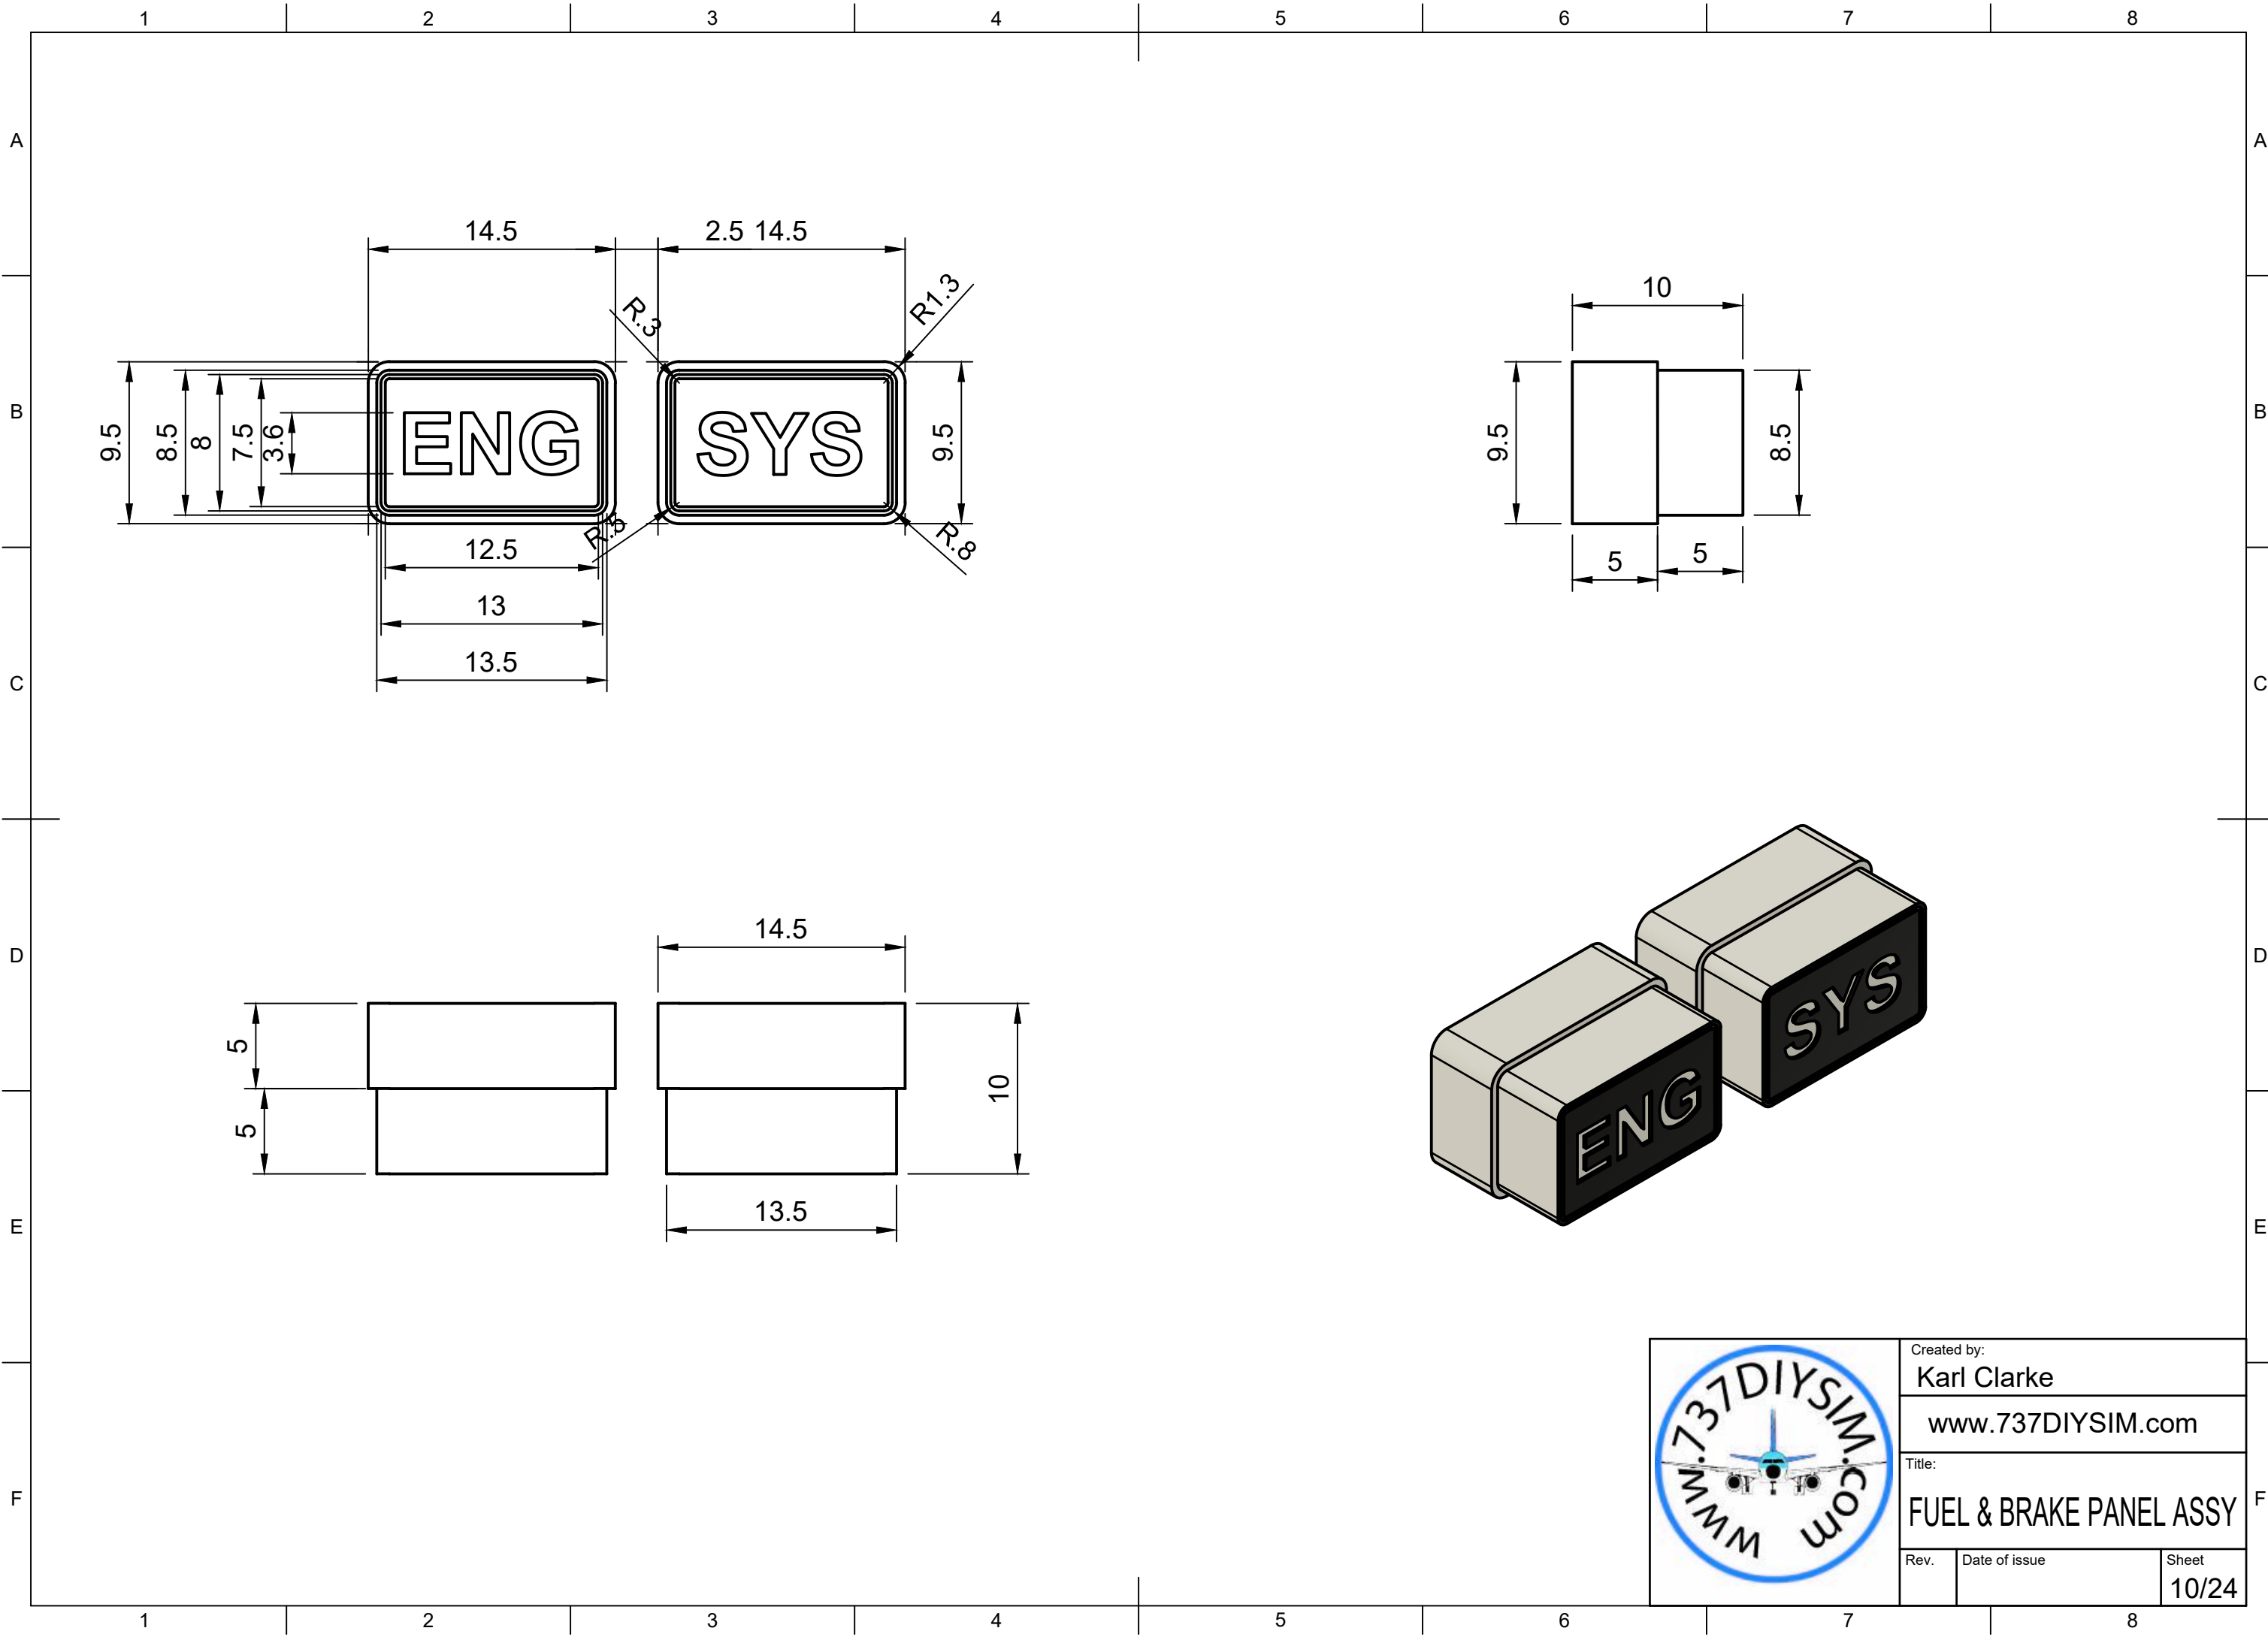

Created by: Karl Clarke		
www.737DIYSIM.com		
Title: FUEL & BRAKE PANEL ASSY		
Rev.	Date of issue	Sheet 10/24