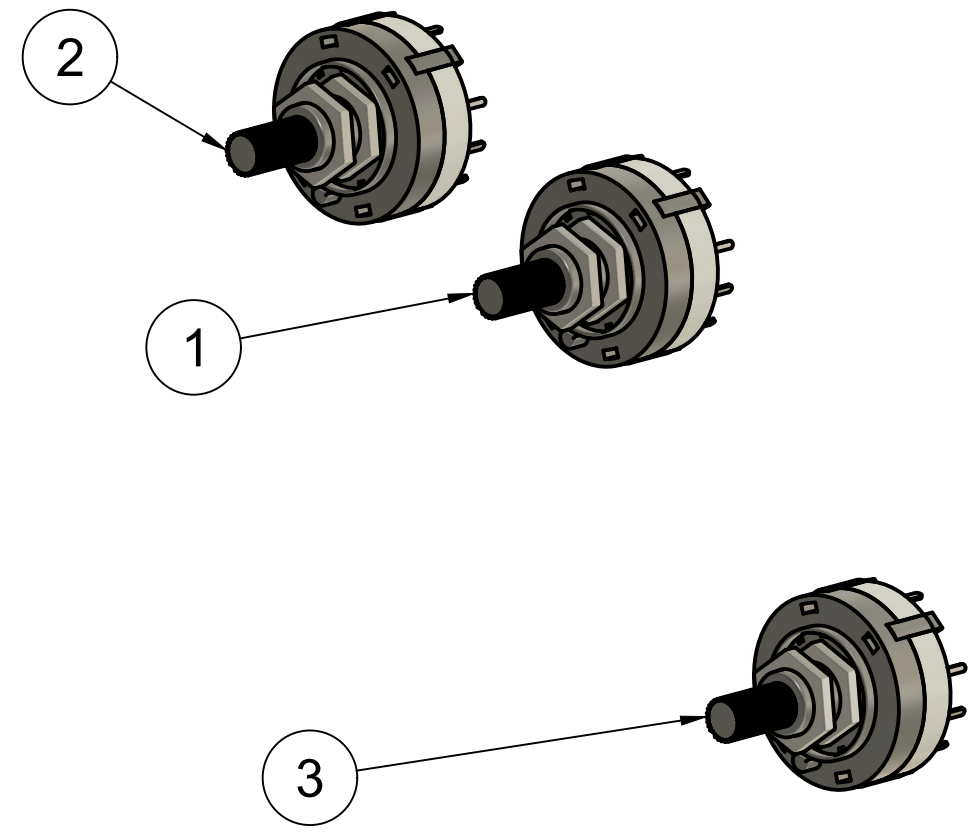

Parts List

Item	Qty	Part Number
1	1	12 POS ROTARY SWITCH v3
2	1	12 POS ROTARY SWITCH v3 (1)
3	1	12 POS ROTARY SWITCH v3 (2)

	Created by: Karl Clarke	
	www.737DIYSIM.com	
	Title: FUEL & BRAKE PANEL ASSY	
Rev.	Date of issue	Sheet 17/24