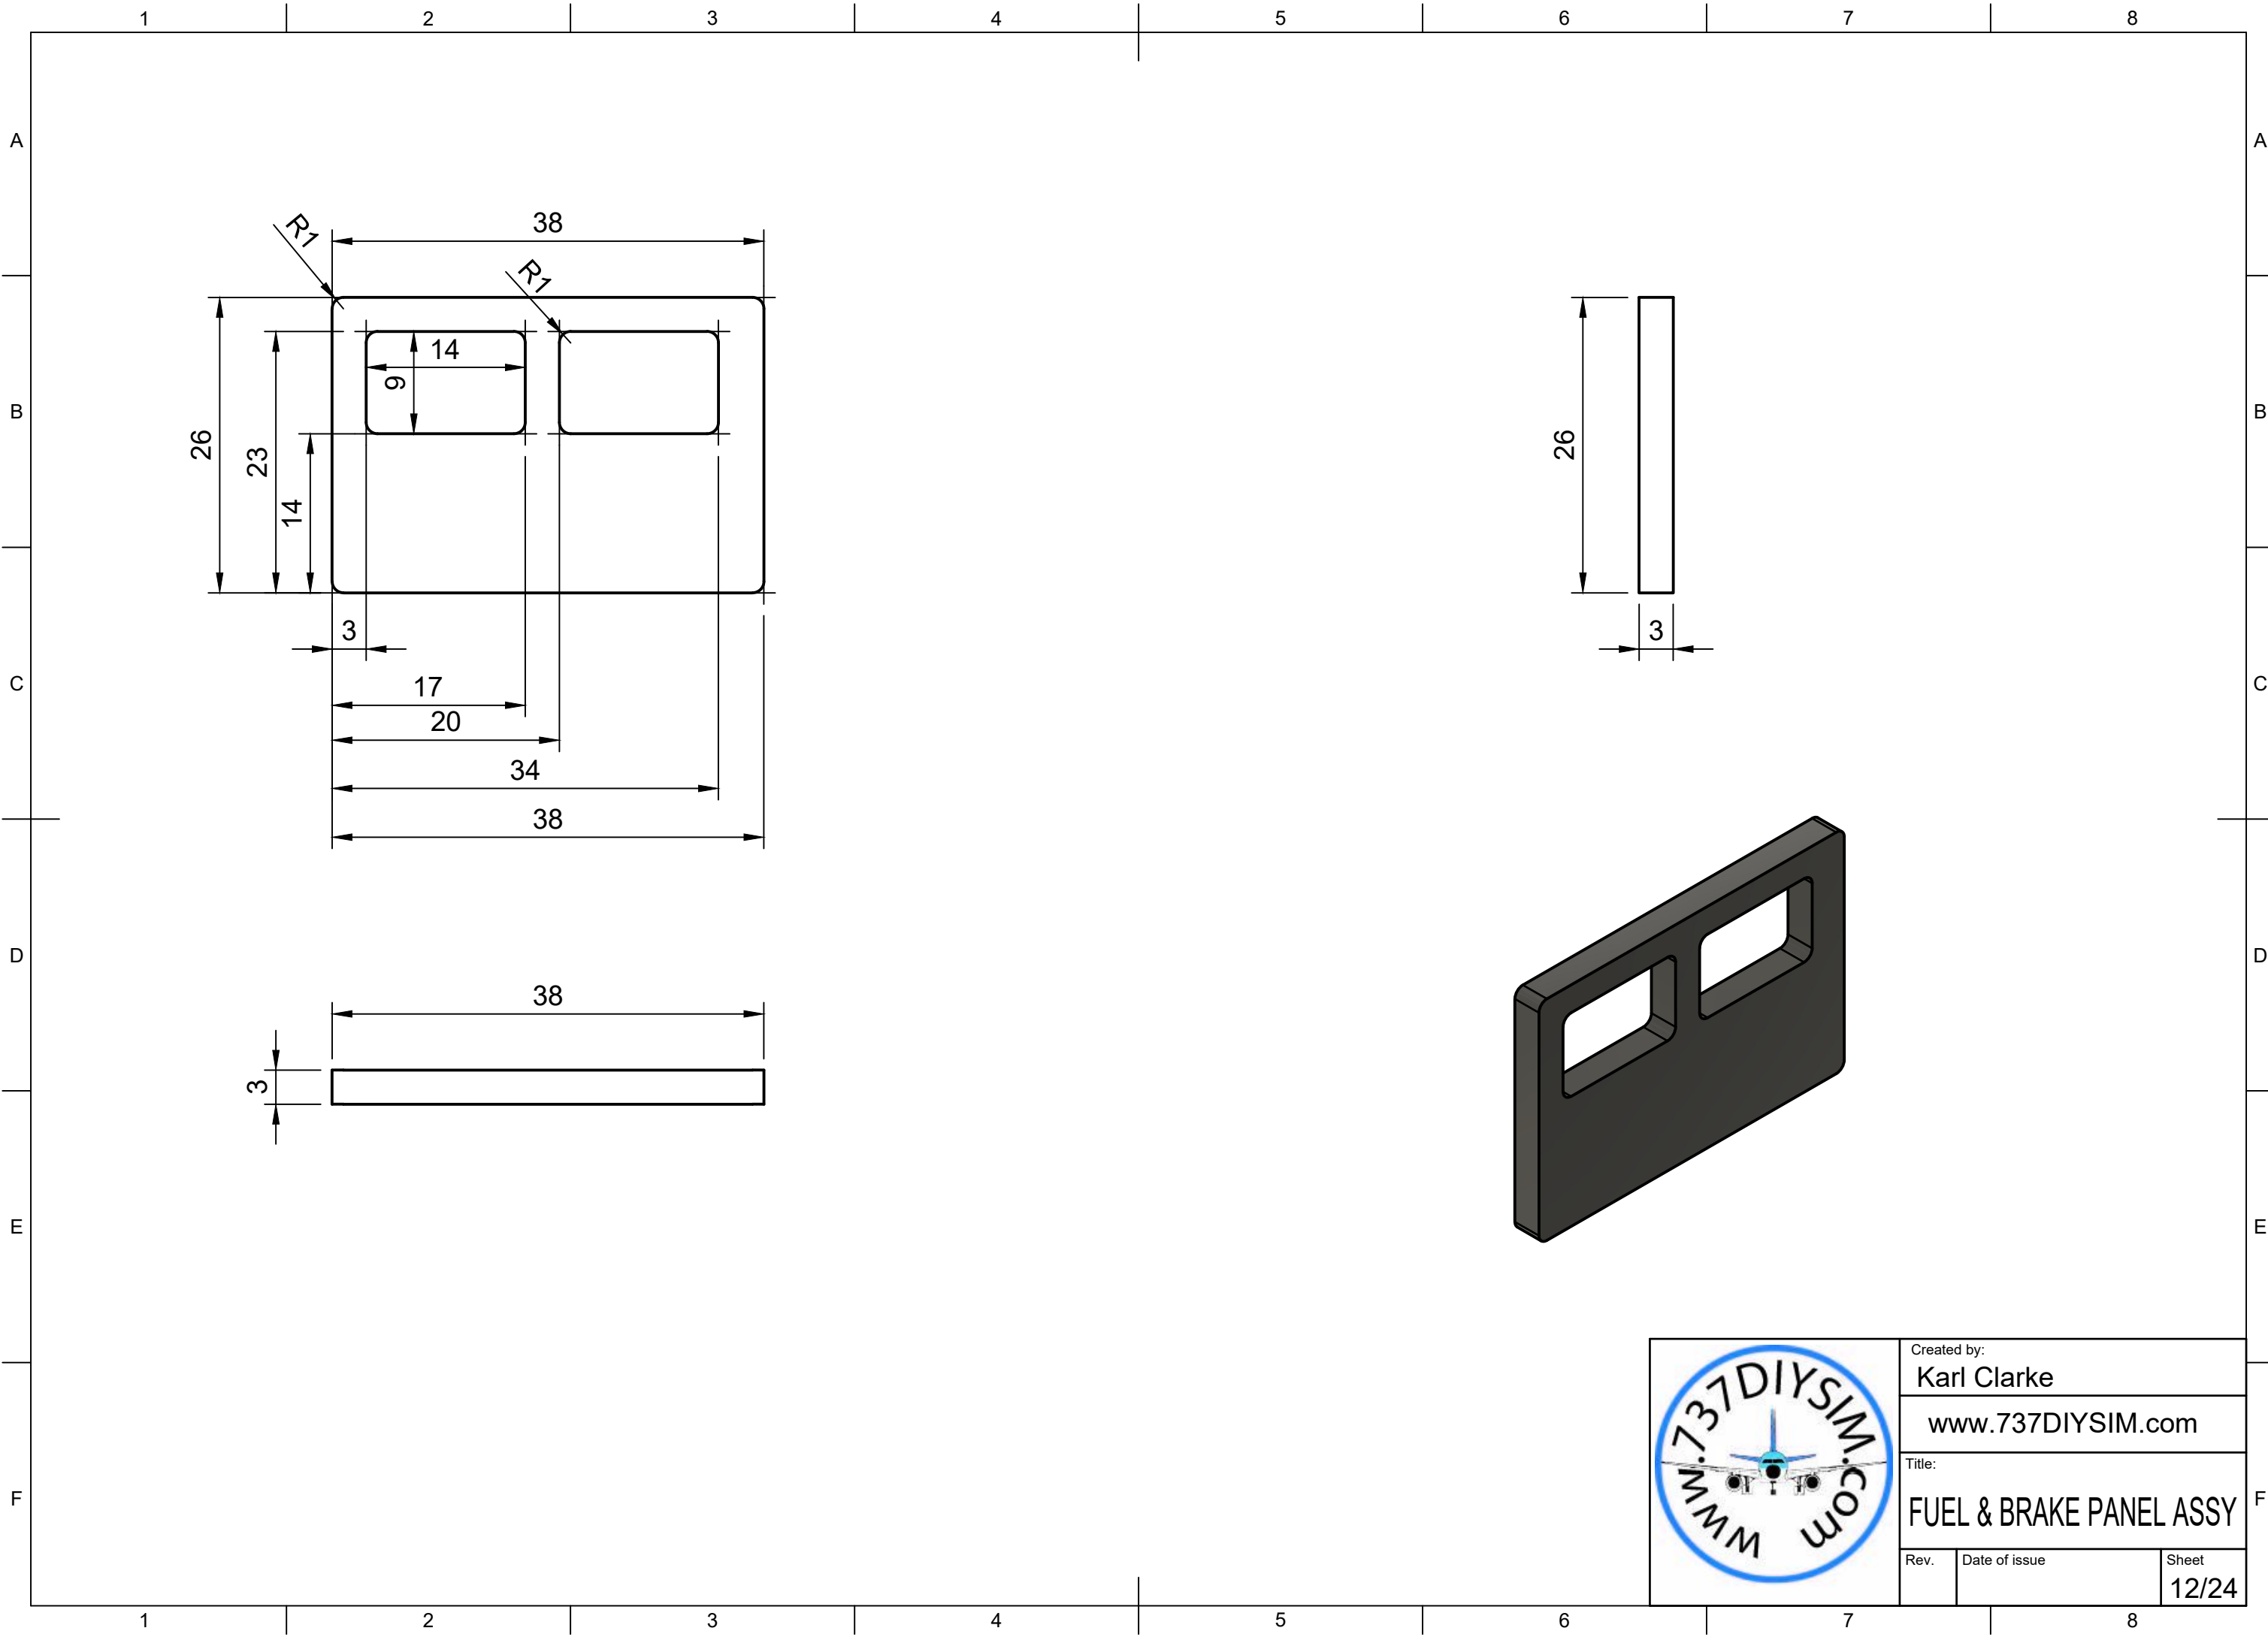

Created by:		
Karl Clarke		
www.737DIYSIM.com		
Title:		
FUEL & BRAKE PANEL ASSY		
Rev.	Date of issue	Sheet
		12/24