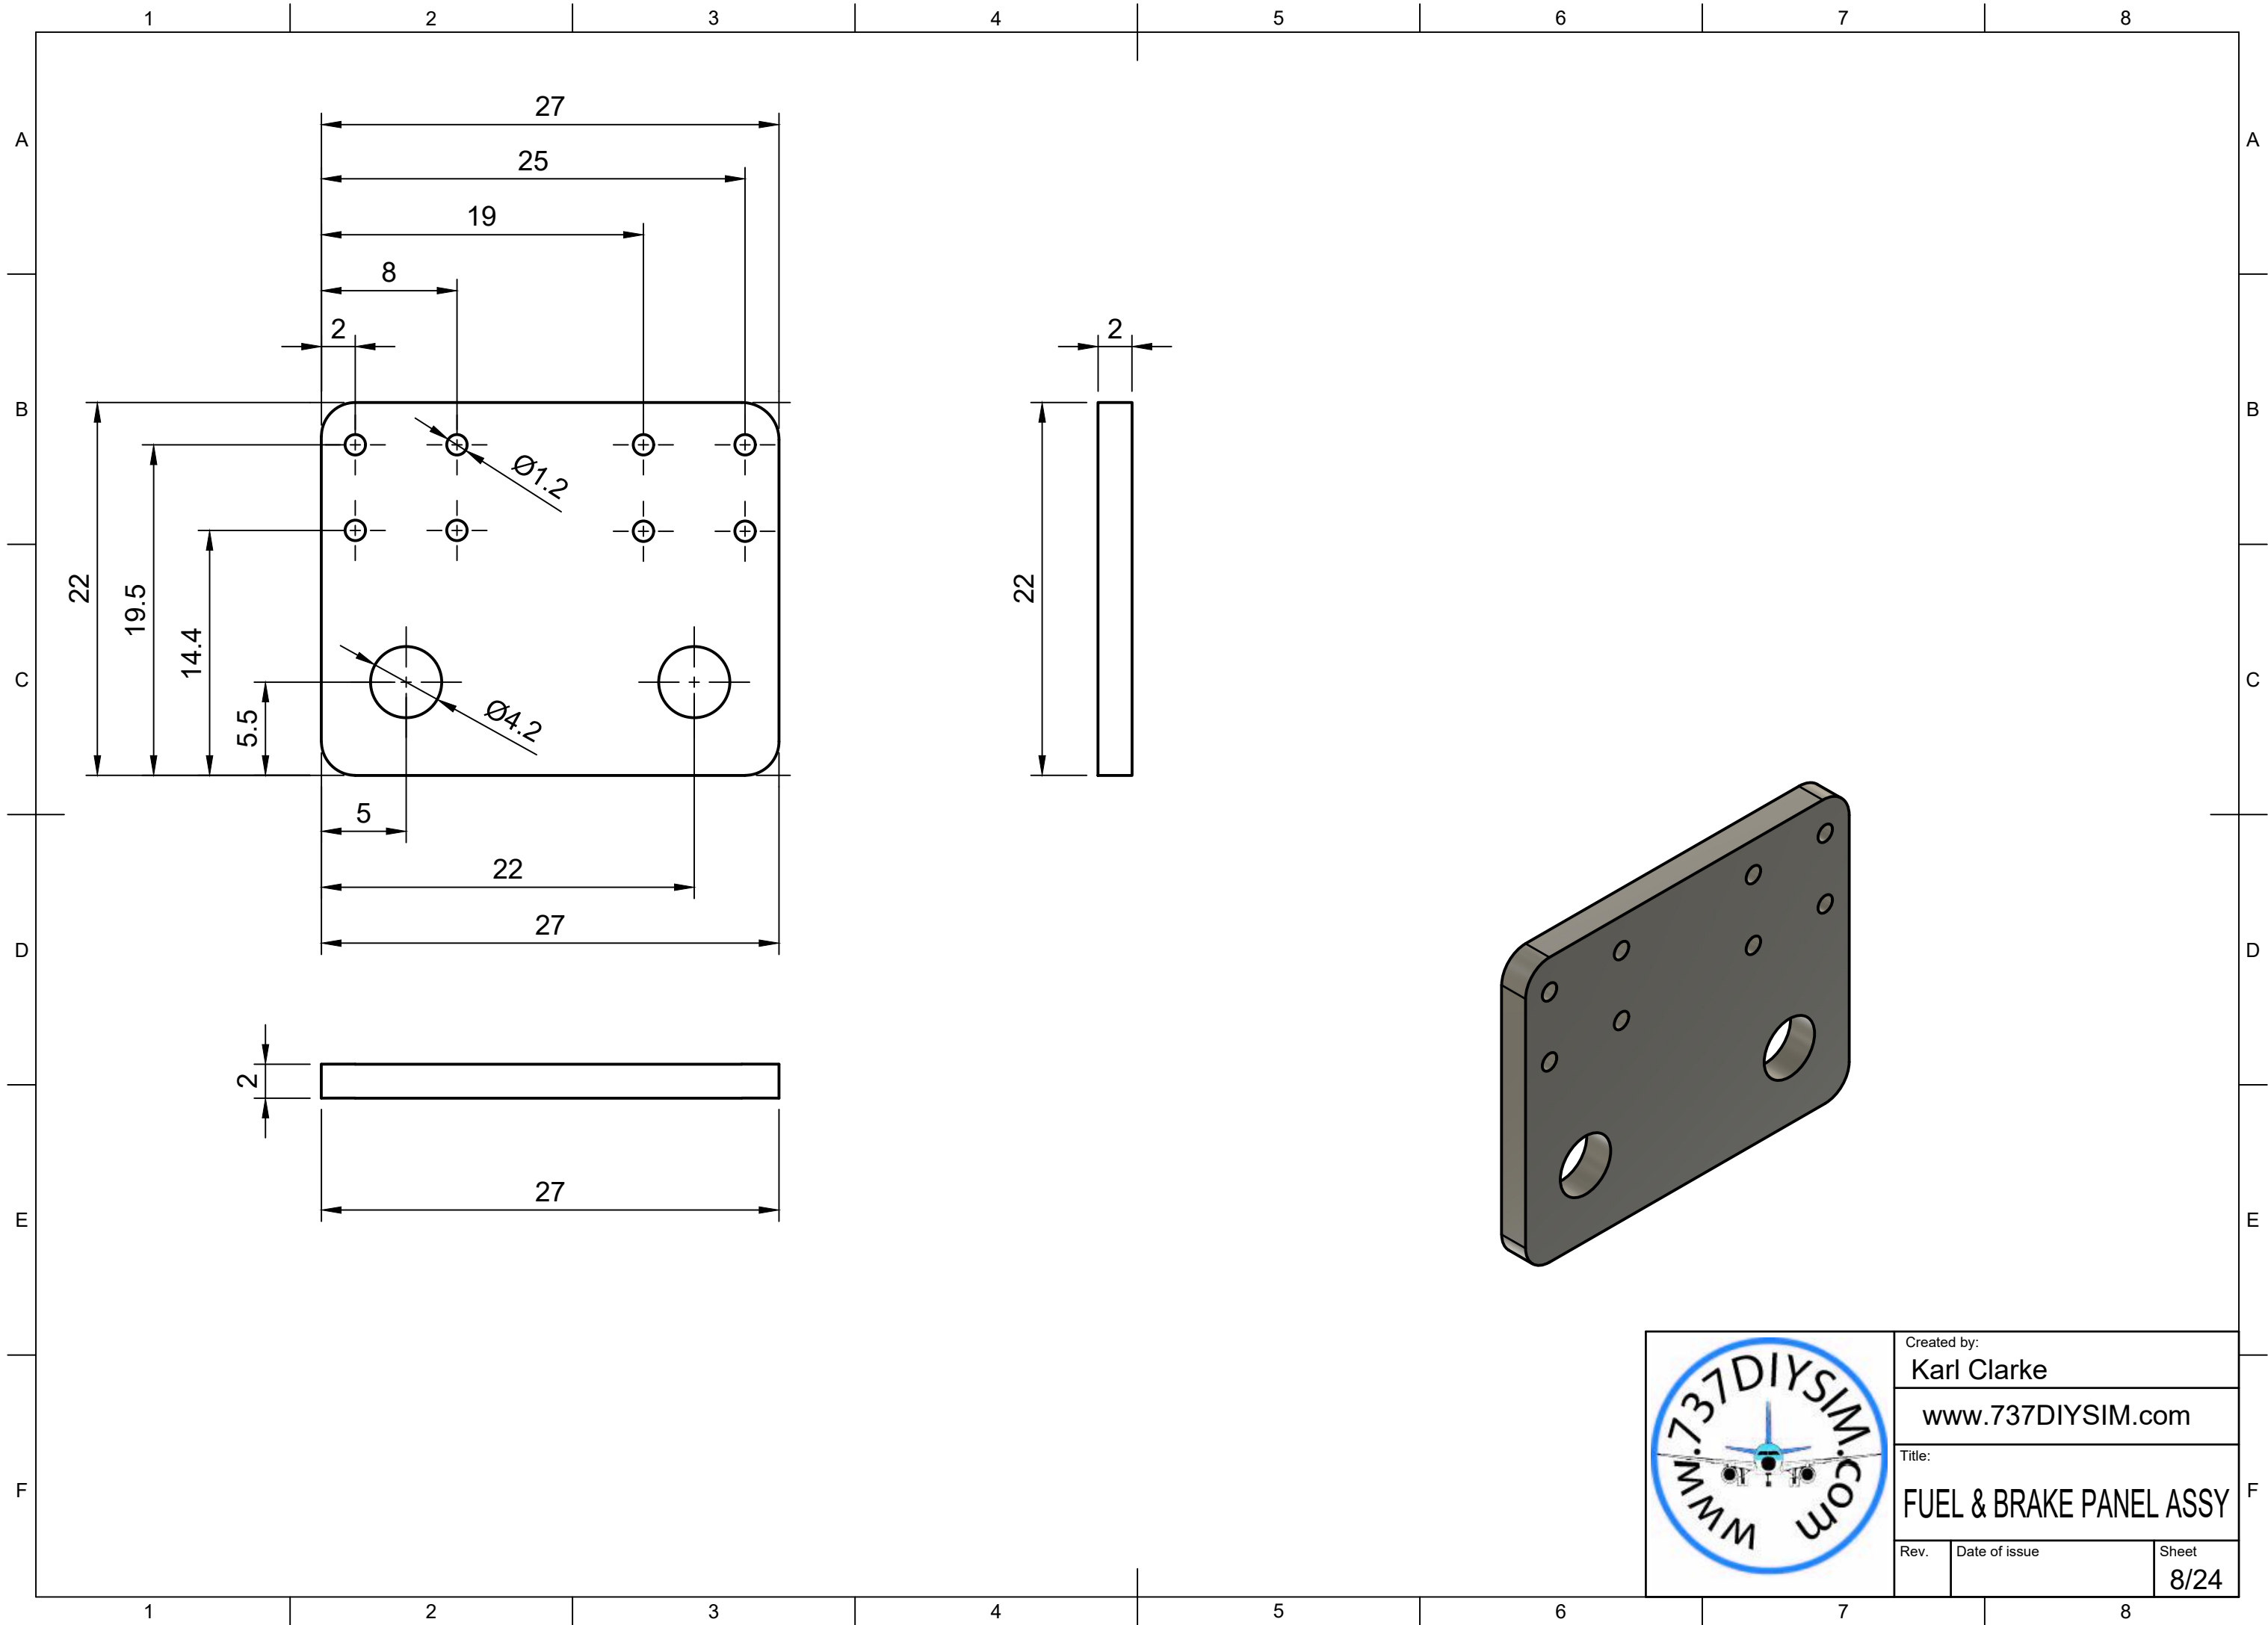

Created by:		
Karl Clarke		
www.737DIYSIM.com		
Title:		
FUEL & BRAKE PANEL ASSY		
Rev.	Date of issue	Sheet
		8/24