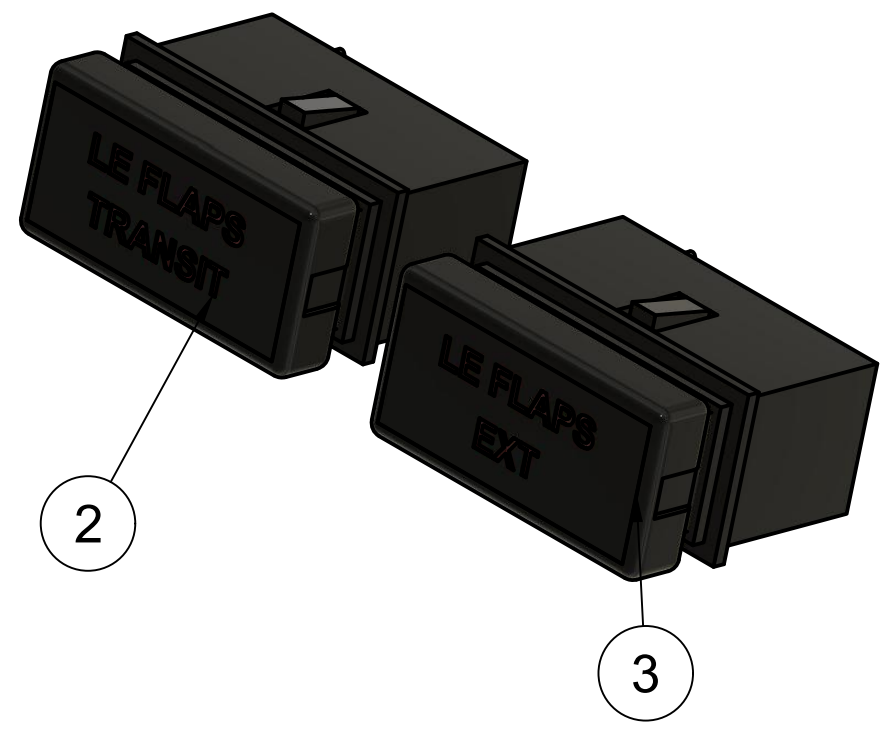

A

B

C

D

E

F

Parts List		
Item	Qty	Part Number
1	1	AUTOBRAKE DISARM LENS
2	1	LE FLAPS TRANSIT
3	1	LE FLAPS EXT
4	1	ANTI SKID INOP LENS
5	4	KORRY ASSY

Created by: Karl Clarke		
www.737DIYSIM.com		
Title: FUEL & BRAKE PANEL ASSY		
Rev.	Date of issue	Sheet 15/24