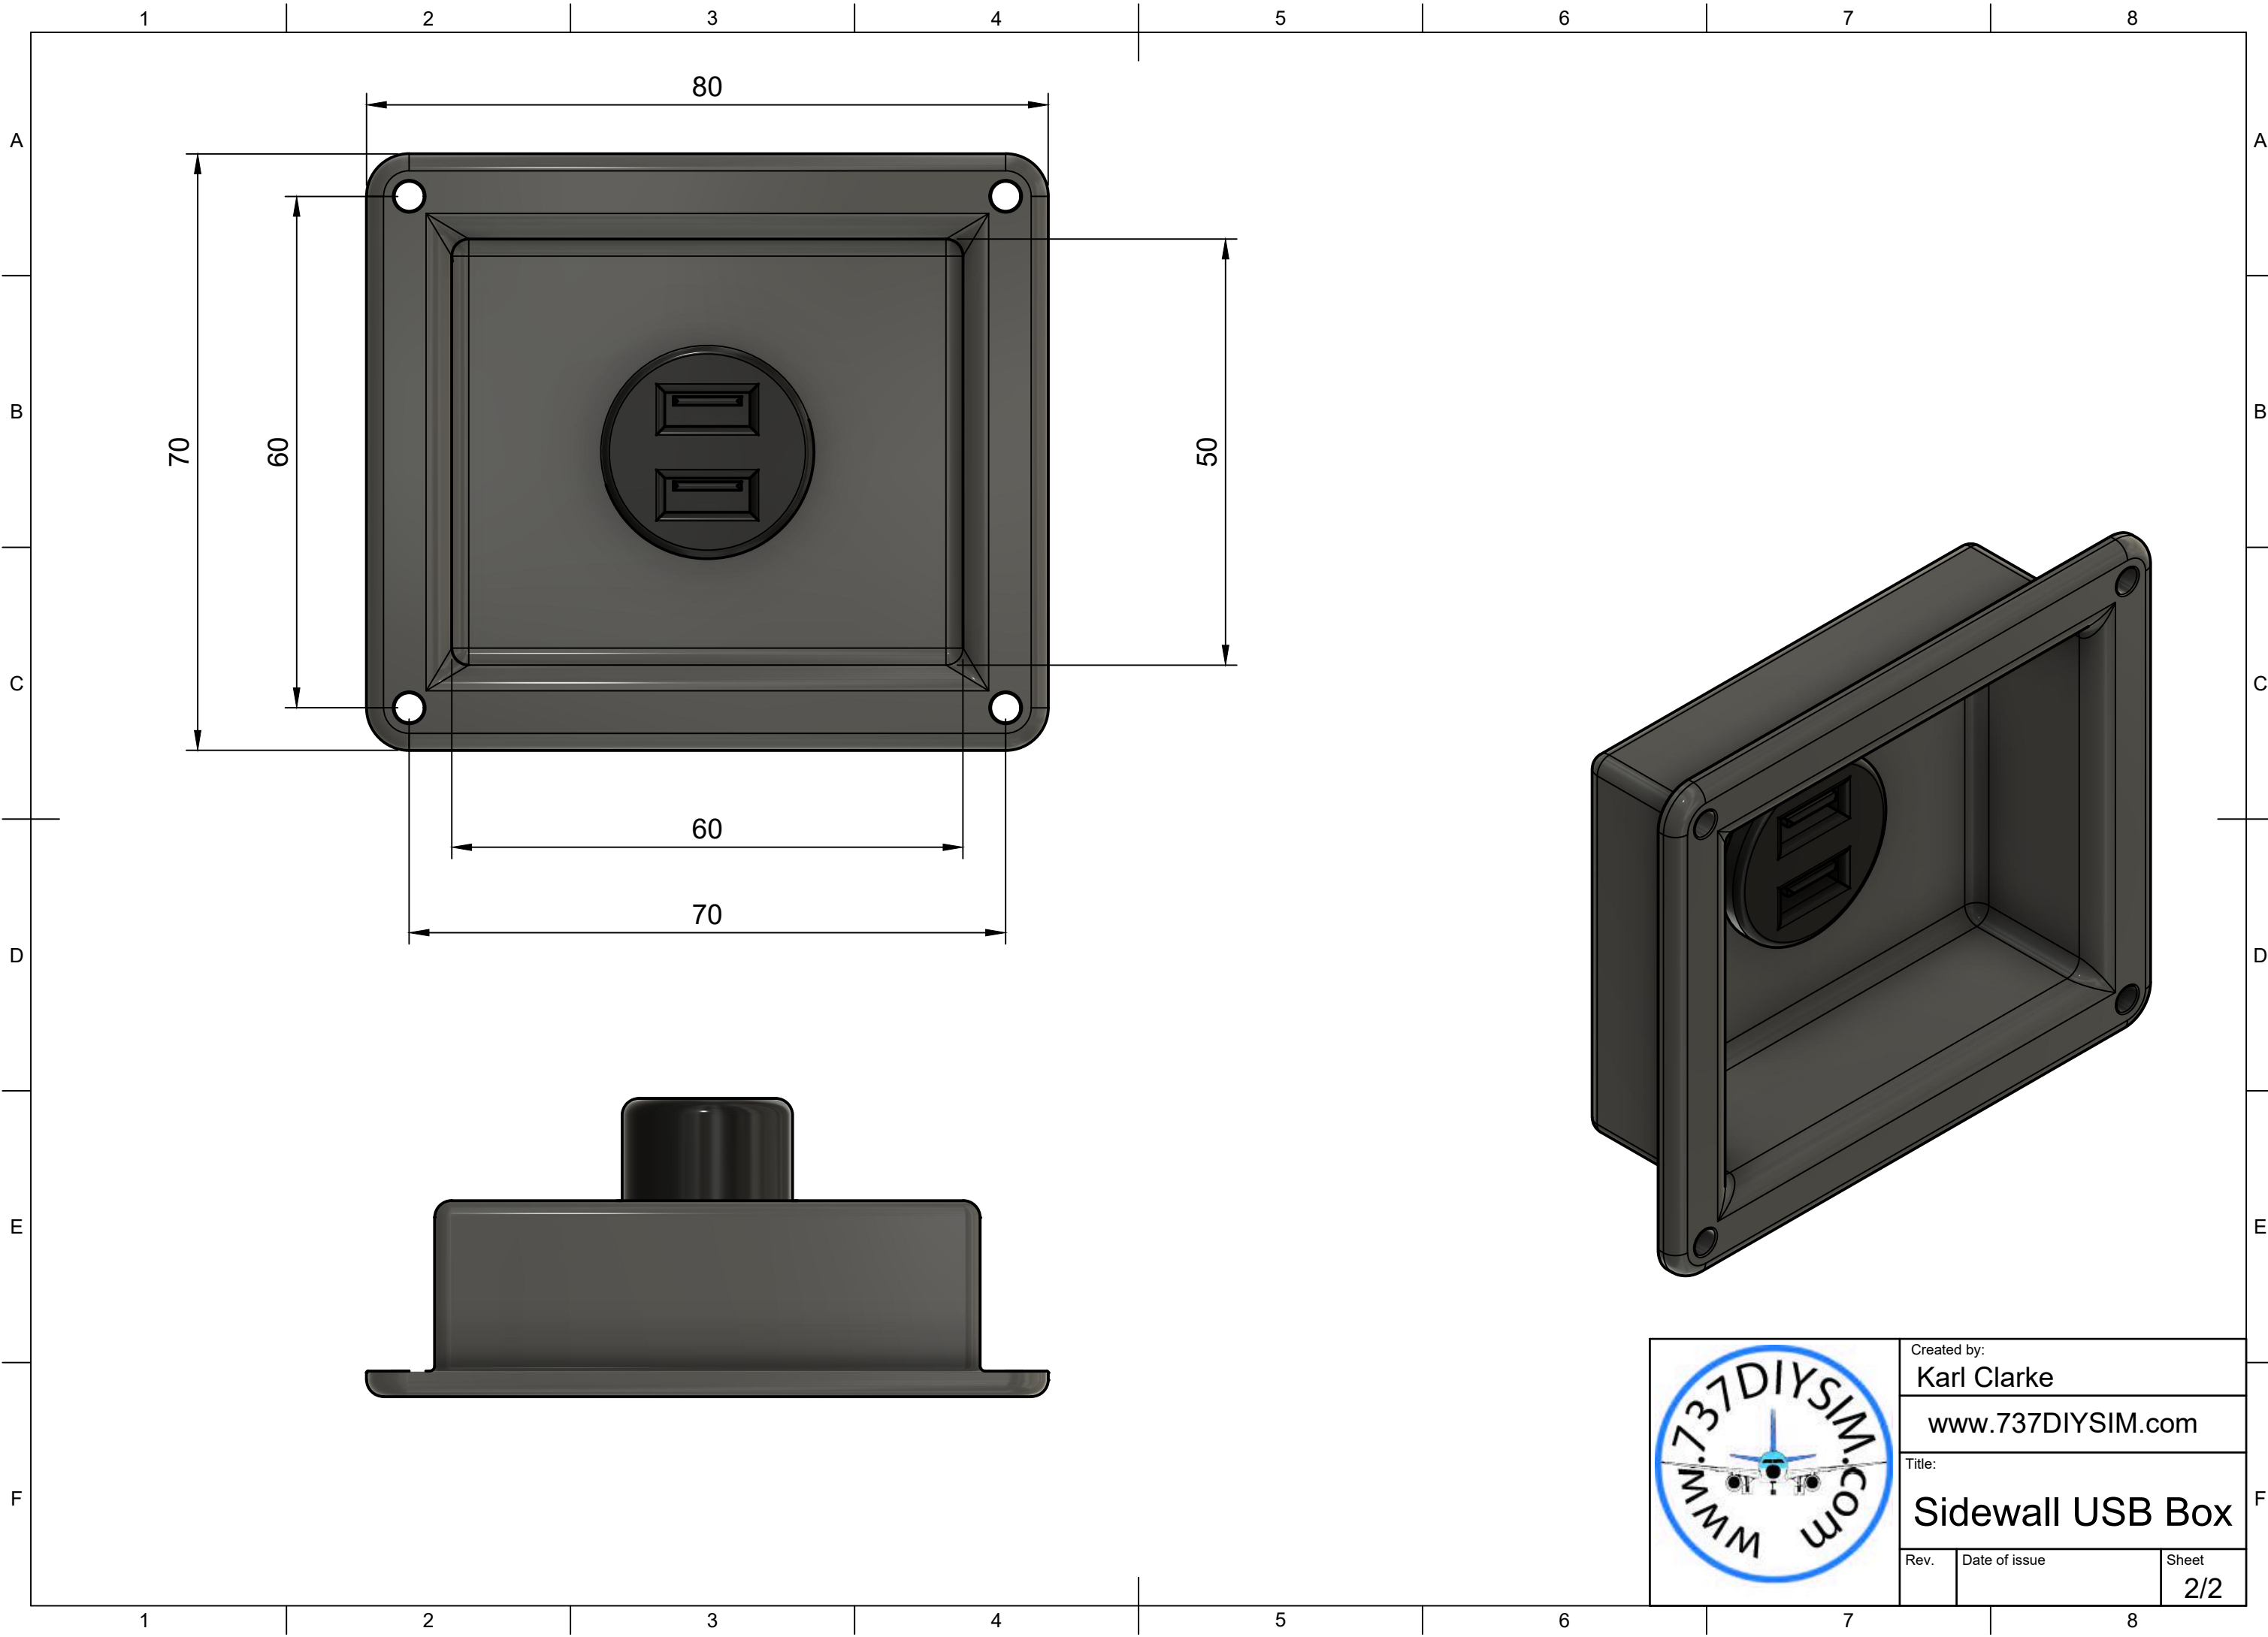

Parts List

Item	Qty	Part Number
1	1	USB Box(Mirror)

Created by: Karl Clarke		
www.737DIYSIM.com		
Title: <b>Sidewall USB Box</b>		
Rev.	Date of issue	Sheet 1/2

Created by: Karl Clarke		
www.737DIYSIM.com		
Title: Sidewall USB Box		
Rev.	Date of issue	Sheet 2/2