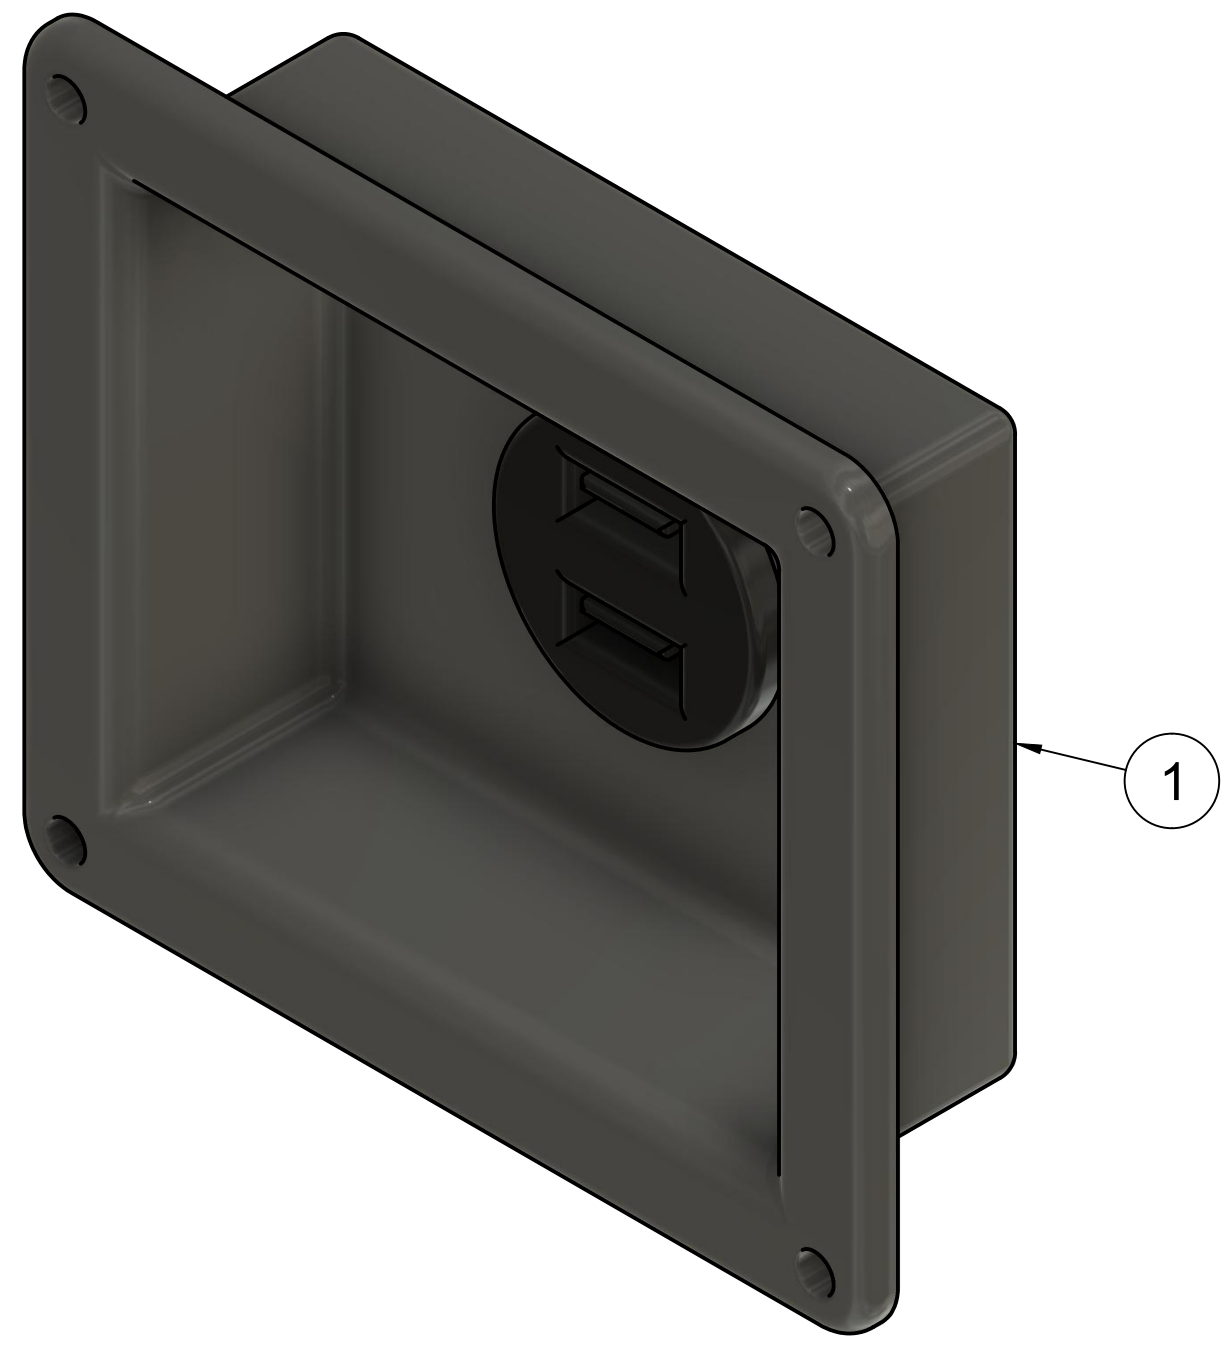

Parts List

Item	Qty	Part Number
1	1	USB Box(Mirror)

Created by: Karl Clarke		
www.737DIYSIM.com		
Title: <b>Sidewall USB Box</b>		
Rev.	Date of issue	Sheet 1/2

Created by: Karl Clarke		
www.737DIYSIM.com		
Title: Sidewall USB Box		
Rev.	Date of issue	Sheet 2/2