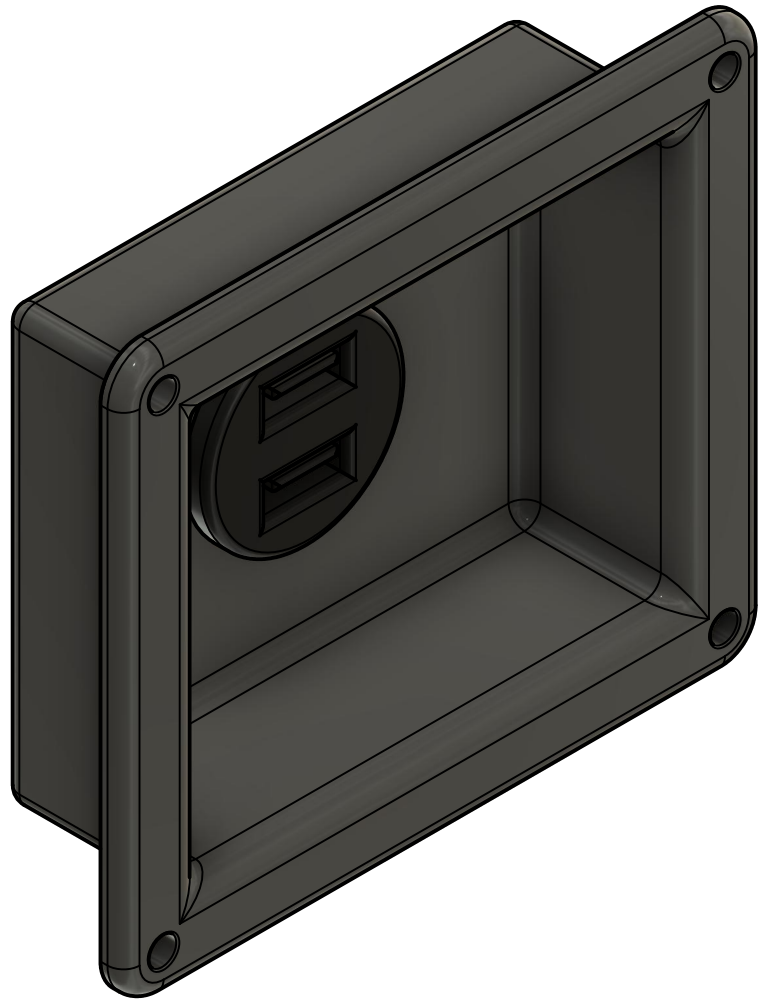

Parts List

Item	Qty	Part Number
1	1	USB Box(Mirror)

Created by: Karl Clarke		
www.737DIYSIM.com		
Title: <b>Sidewall USB Box</b>		
Rev.	Date of issue	Sheet 1/2

Created by: Karl Clarke		
www.737DIYSIM.com		
Title: Sidewall USB Box		
Rev.	Date of issue	Sheet 2/2