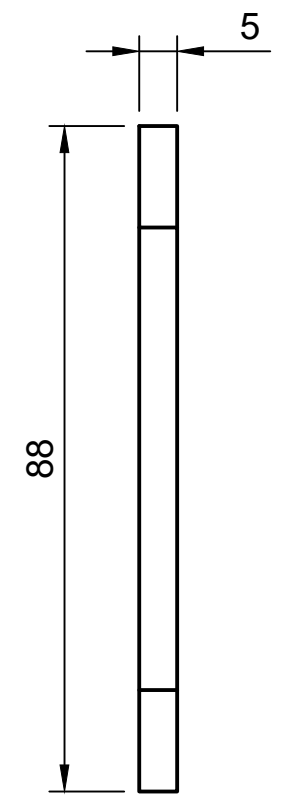

Parts List		
Item	Qty	Part Number
1	1	CENTRE STBY INST FRAME

Created by: Karl Clarke		
www.737DIYSIM.com		
Title: MIP CENTRE STBY INST FRAME		
Rev.	Date of issue	Sheet 1/2

1 2 3 4 5 6 7 8

A
B
C
D
E
F

Created by: Karl Clarke		
www.737DIYSIM.com		
Title: MIP CENTRE STBY INST FRAME		
Rev.	Date of issue	Sheet 2/2

1 2 3 4 5 6 7 8