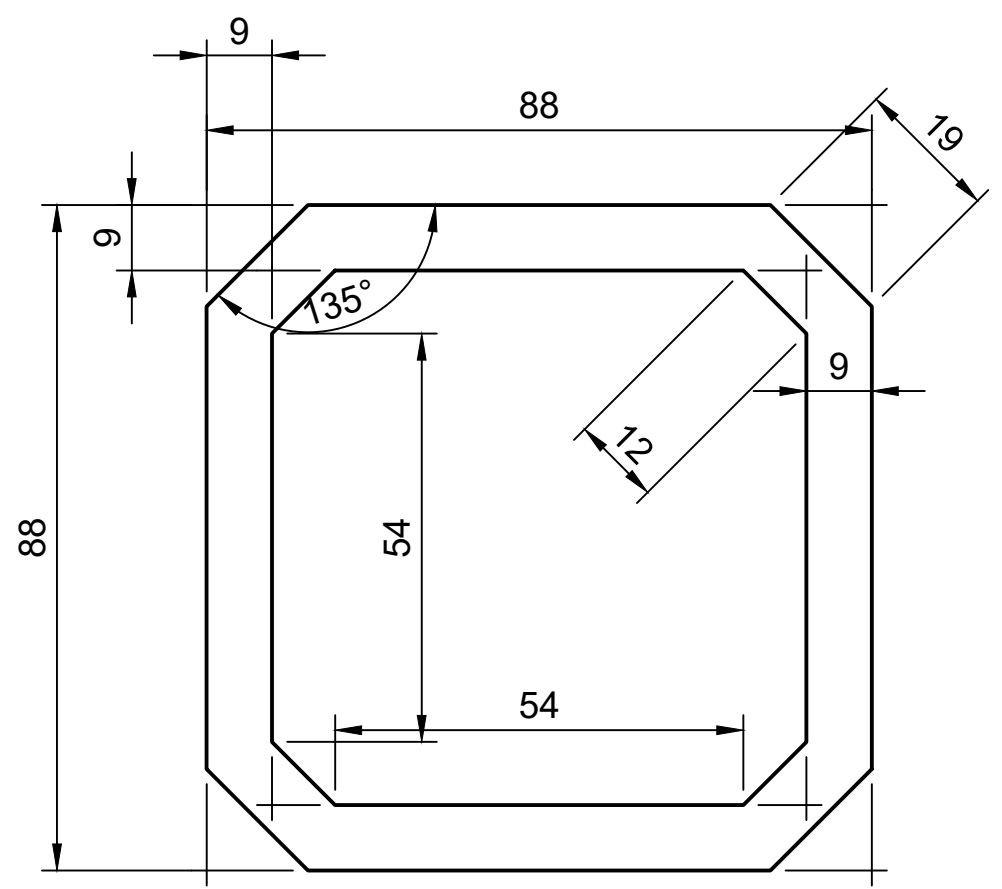

Parts List		
Item	Qty	Part Number
1	1	CENTRE STBY INST FRAME

Created by: Karl Clarke		
www.737DIYSIM.com		
Title: MIP CENTRE STBY INST FRAME		
Rev.	Date of issue	Sheet 1/2

1 2 3 4 5 6 7 8

A
B
C
D
E
F

Created by: Karl Clarke		
www.737DIYSIM.com		
Title: MIP CENTRE STBY INST FRAME		
Rev.	Date of issue	Sheet 2/2

1 2 3 4 5 6 7 8