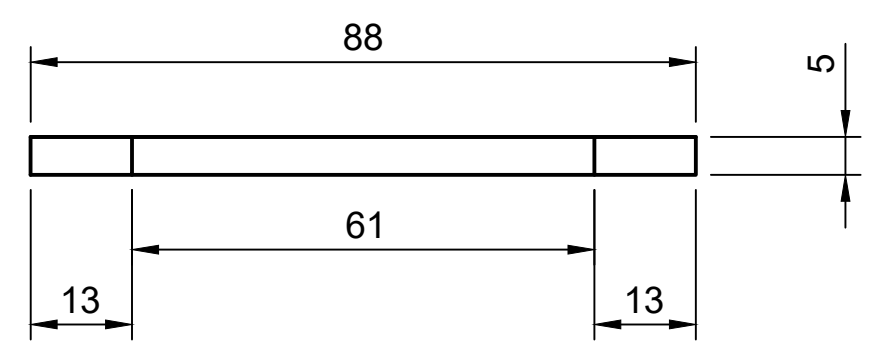

Parts List		
Item	Qty	Part Number
1	1	CENTRE STBY INST FRAME

Created by: Karl Clarke		
www.737DIYSIM.com		
Title: MIP CENTRE STBY INST FRAME		
Rev.	Date of issue	Sheet 1/2

1 2 3 4 5 6 7 8

A
B
C
D
E
F

Created by: Karl Clarke		
www.737DIYSIM.com		
Title: MIP CENTRE STBY INST FRAME		
Rev.	Date of issue	Sheet 2/2