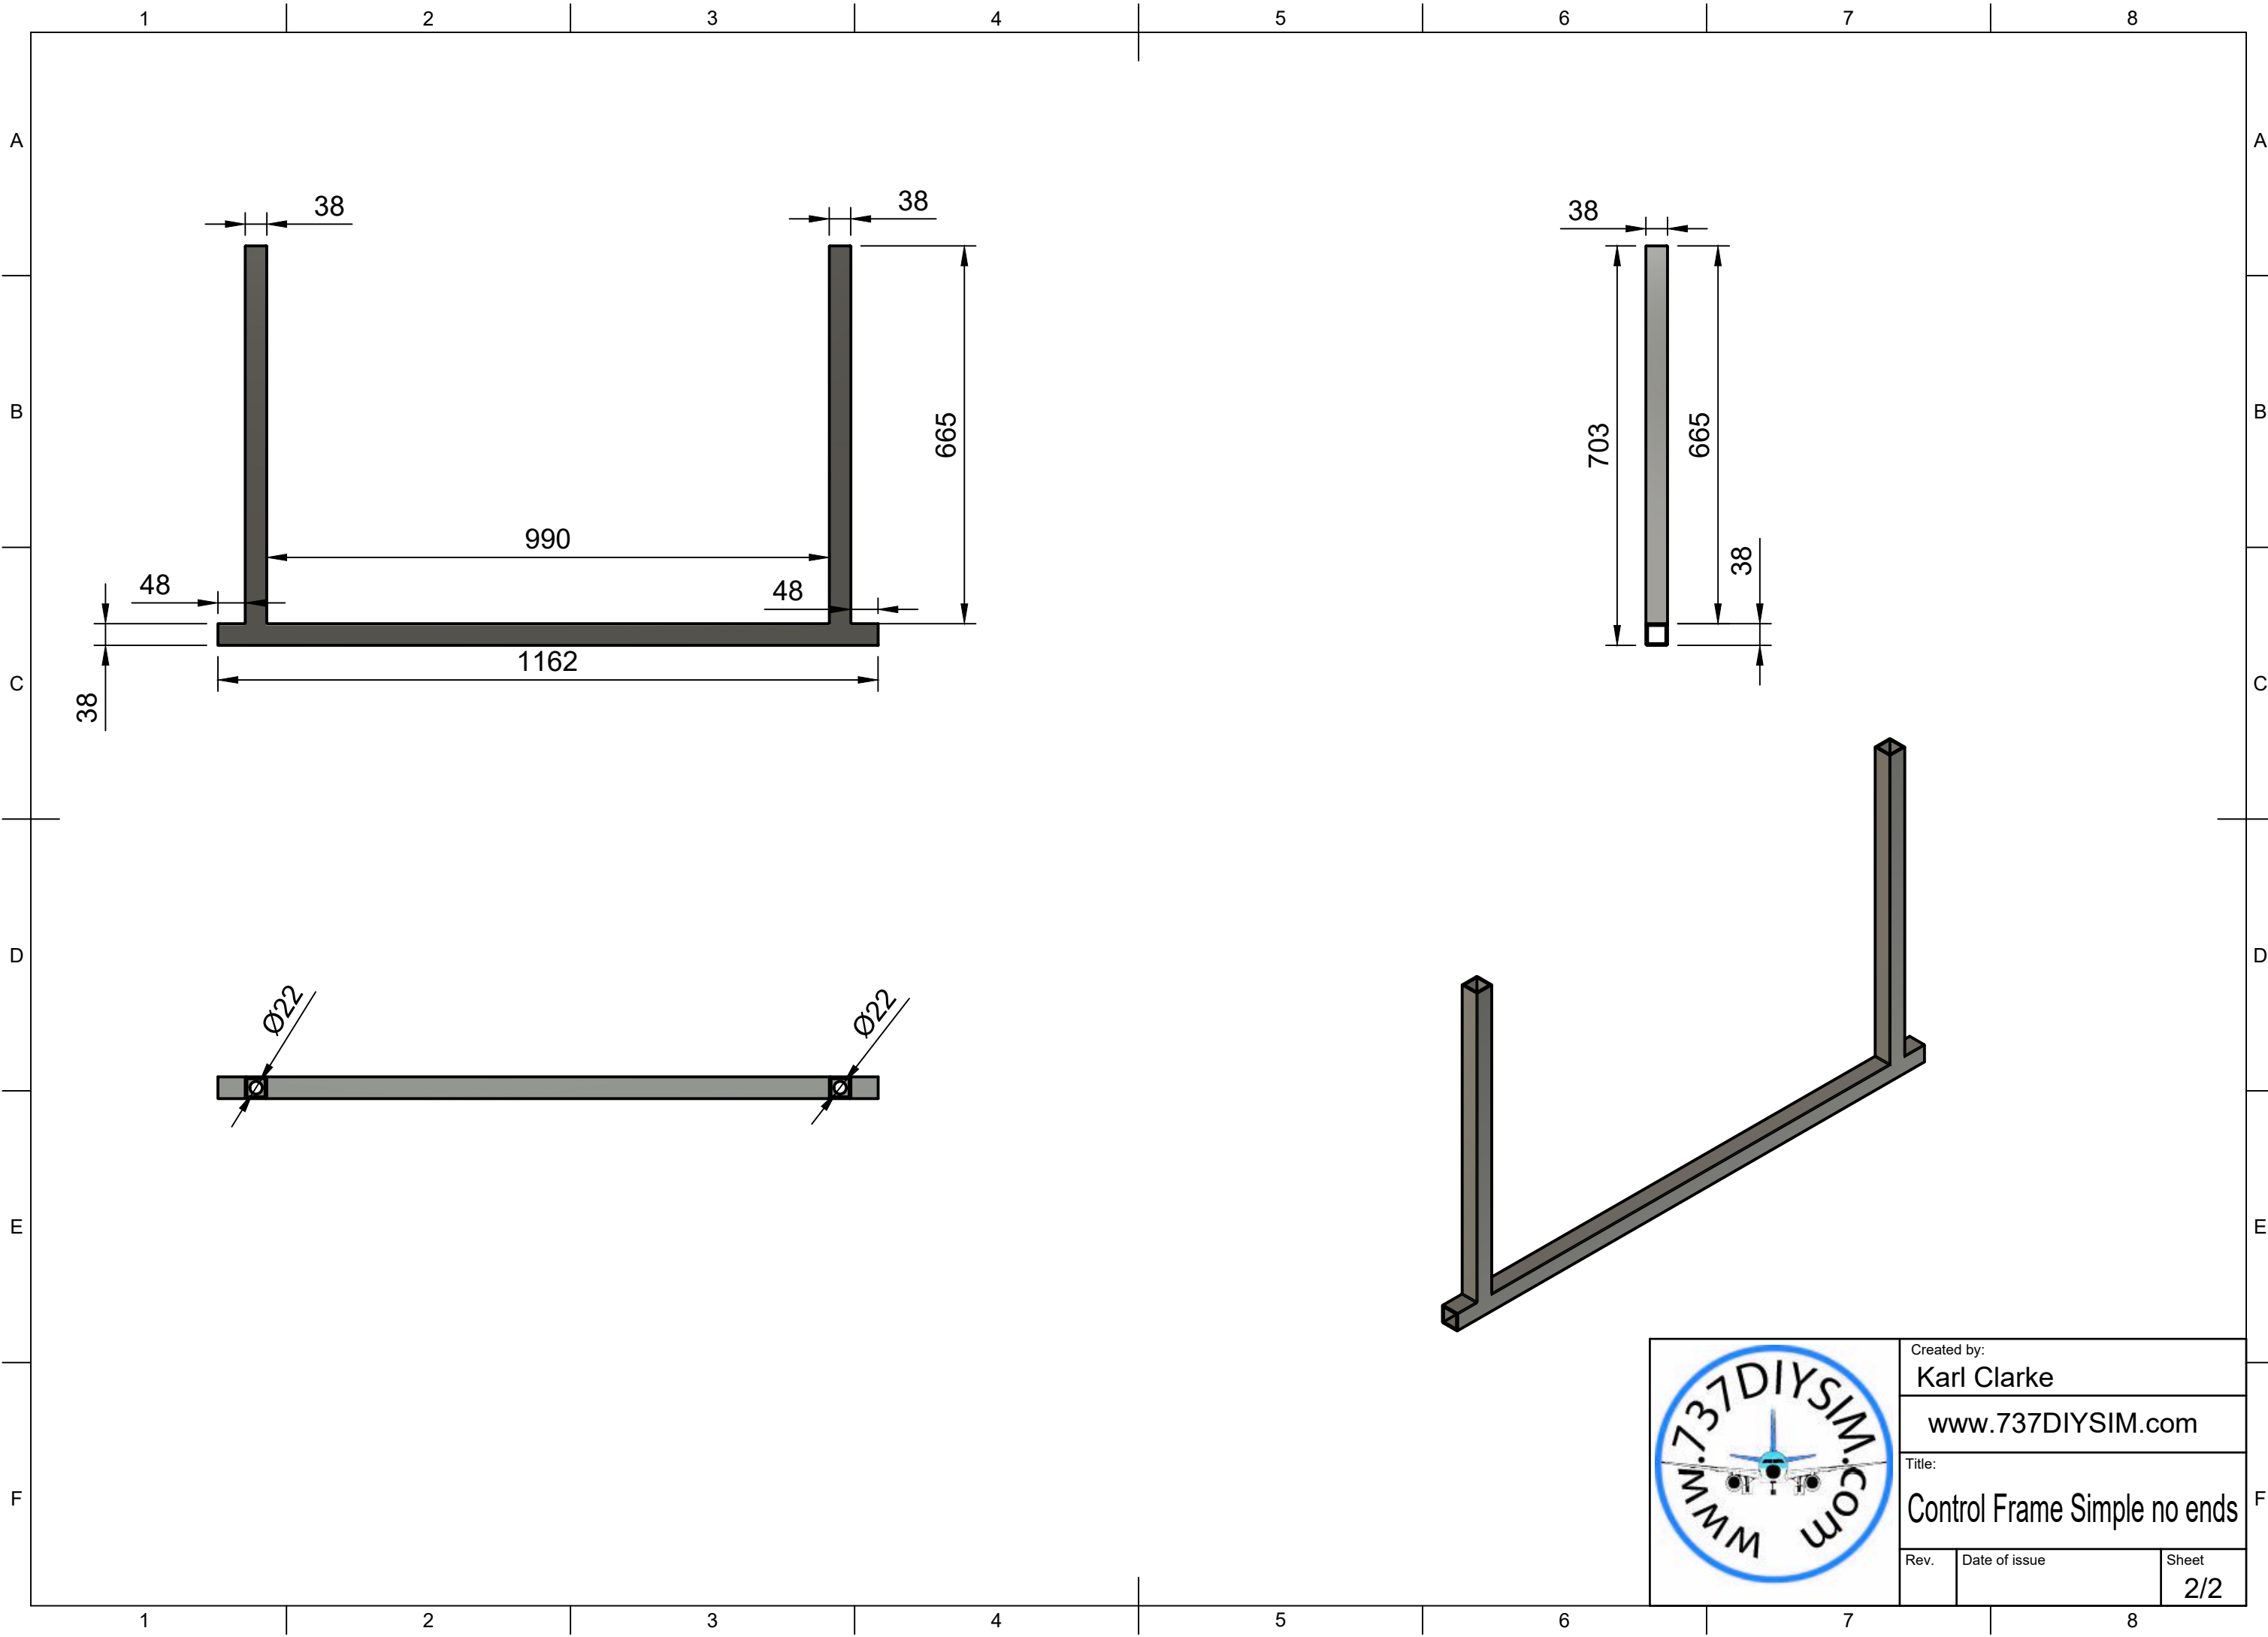

Parts List		
Item	Qty	Part Number
1	1	Control Frame

	Created by: Karl Clarke	
	www.737DIYSIM.com	
	Title: Control Frame Simple no ends	
Rev.	Date of issue	Sheet 1/2

	Created by: Karl Clarke	
	www.737DIYSIM.com	
	Title: Control Frame Simple no ends	
Rev.	Date of issue	Sheet 2/2