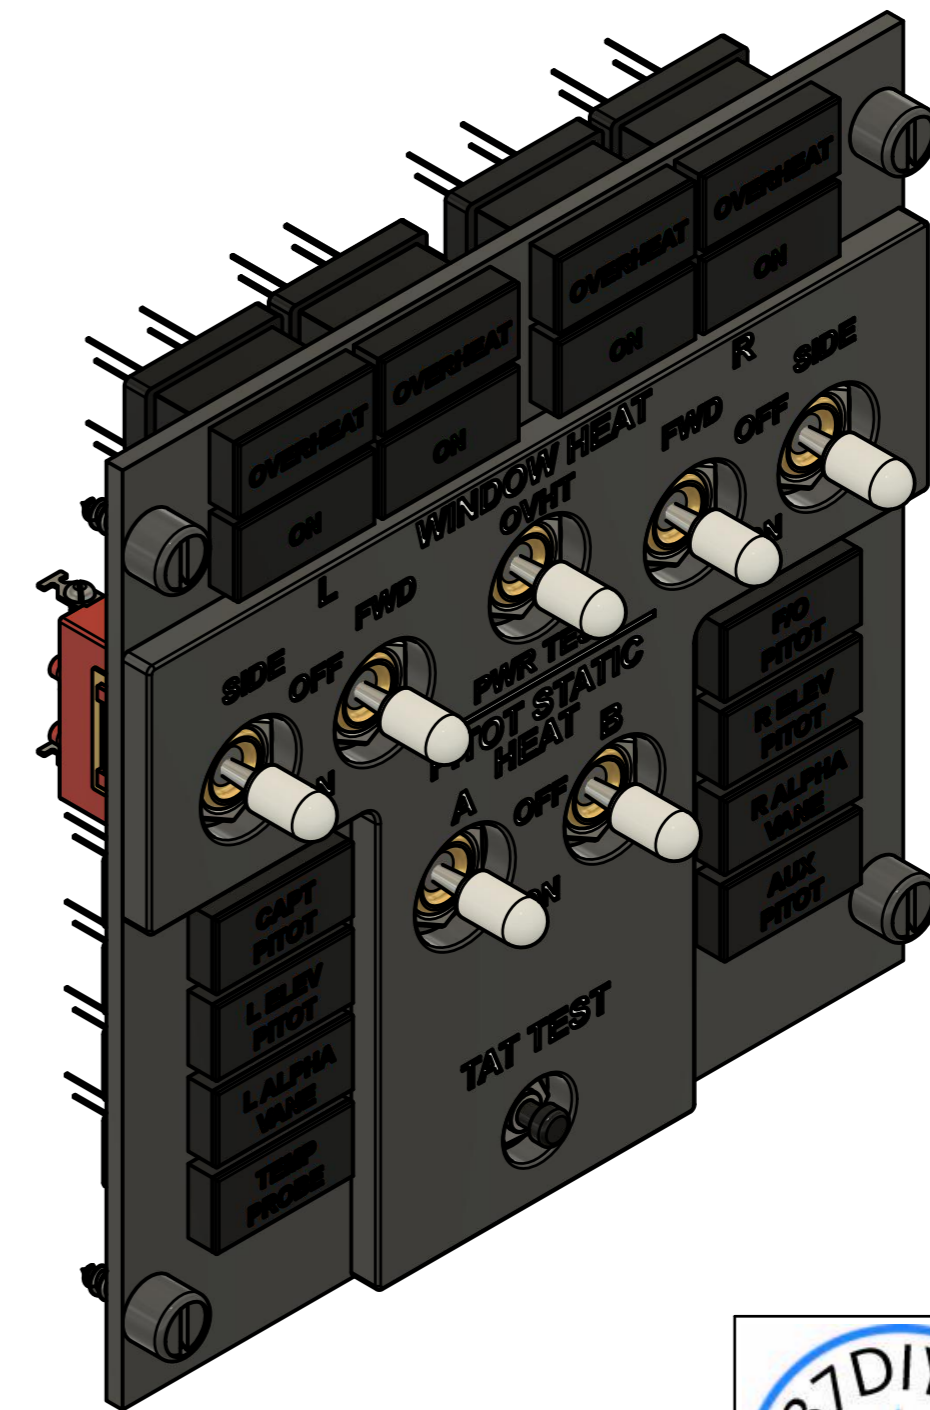

Parts List		
Item	Qty	Part Number
1	13	ANNUNICATOR BOX AMBER
2	4	ANNUNICATOR BOX GREEN
3	7	TOGGLE SW WTE CAP
4	1	ELEC PUSH BUTTON JNTS
5	1	FACEPLATE
6	4	DZUS FASTENER PLASTIC
7	1	BACKPLATE
8	1	ANUN LENS (1)
9	1	ANUN LENS (2)
10	1	ANUN LENS
11	1	ANUN LENS (3)
12	1	ANUN LENS (4)
13	1	ANUN LENS (5)
14	1	ANUN LENS (6)
15	1	ANUN LENS (7)
16	1	ANUN LENS (8)
17	1	ANUN LENS (9)
18	1	ANUN LENS (10)
19	1	ANUN LENS (11)
20	1	ANUN LENS (12)
21	1	ANUN LENS (13)
22	1	ANUN LENS (14)
23	1	ANUN LENS (15)

Created by:		
Karl Clarke		
www.737DIYSIM.com		
Title:		
OVHD WINDOW HEAT		
Rev.	Date of issue	Sheet
		1/4

Created by: Karl Clarke		
www.737DIYSIM.com		
Title: OVHD WINDOW HEAT		
Rev.	Date of issue	Sheet 2/4

Parts List		
Item	Qty	Part Number
5	1	FACEPLATE

Created by: Karl Clarke		
www.737DIYSIM.com		
Title: OVHD WINDOW HEAT		
Rev.	Date of issue	Sheet 3/4

Parts List		
Item	Qty	Part Number
7	1	BACKPLATE

	Created by:	Karl Clarke	
		www.737DIYSIM.com	
	Title:	OVHD WINDOW HEAT	
Rev.	Date of issue	Sheet	4/4