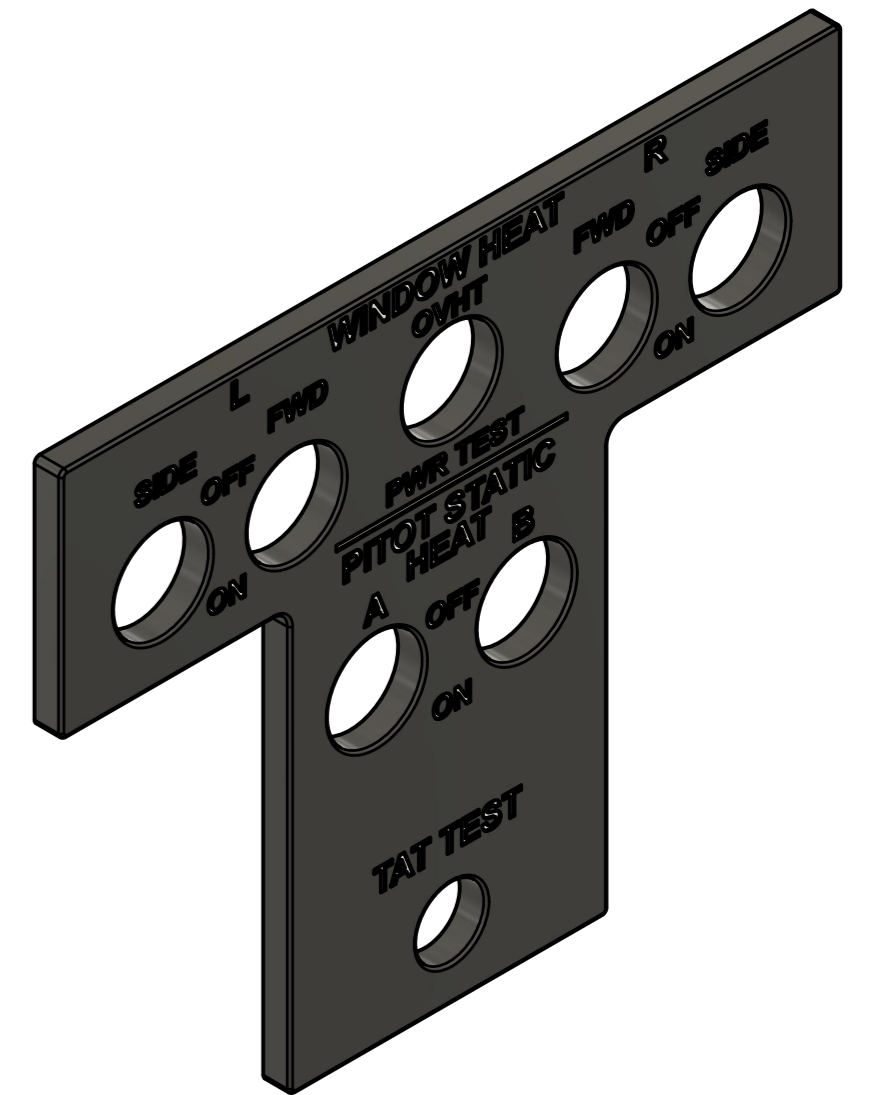

Parts List		
Item	Qty	Part Number
1	13	ANNUNICATOR BOX AMBER
2	4	ANNUNICATOR BOX GREEN
3	7	TOGGLE SW WTE CAP
4	1	ELEC PUSH BUTTON JNTS
5	1	FACEPLATE
6	4	DZUS FASTENER PLASTIC
7	1	BACKPLATE
8	1	ANUN LENS (1)
9	1	ANUN LENS (2)
10	1	ANUN LENS
11	1	ANUN LENS (3)
12	1	ANUN LENS (4)
13	1	ANUN LENS (5)
14	1	ANUN LENS (6)
15	1	ANUN LENS (7)
16	1	ANUN LENS (8)
17	1	ANUN LENS (9)
18	1	ANUN LENS (10)
19	1	ANUN LENS (11)
20	1	ANUN LENS (12)
21	1	ANUN LENS (13)
22	1	ANUN LENS (14)
23	1	ANUN LENS (15)

Created by:		
Karl Clarke		
www.737DIYSIM.com		
Title:		
OVHD WINDOW HEAT		
Rev.	Date of issue	Sheet
		1/4

Created by: Karl Clarke		
www.737DIYSIM.com		
Title: OVHD WINDOW HEAT		
Rev.	Date of issue	Sheet 2/4

Parts List		
Item	Qty	Part Number
5	1	FACEPLATE

Created by: Karl Clarke		
www.737DIYSIM.com		
Title: OVHD WINDOW HEAT		
Rev.	Date of issue	Sheet 3/4

Parts List		
Item	Qty	Part Number
7	1	BACKPLATE

	Created by:	Karl Clarke	
		www.737DIYSIM.com	
	Title:	OVHD WINDOW HEAT	
Rev.	Date of issue	Sheet	4/4