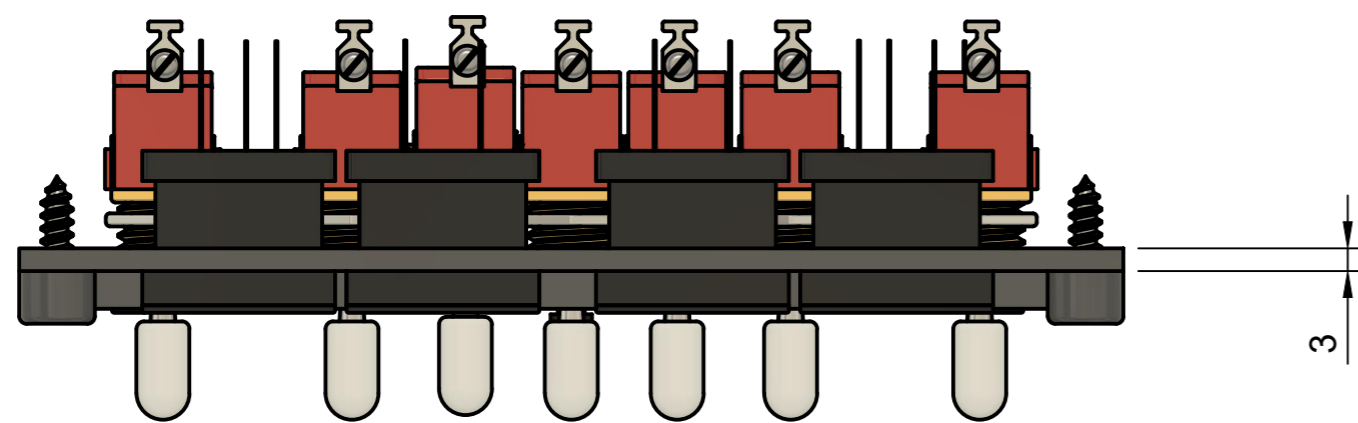

Created by: Karl Clarke		
www.737DIYSIM.com		
Title: OVHD WINDOW HEAT		
Rev.	Date of issue	Sheet 2/4