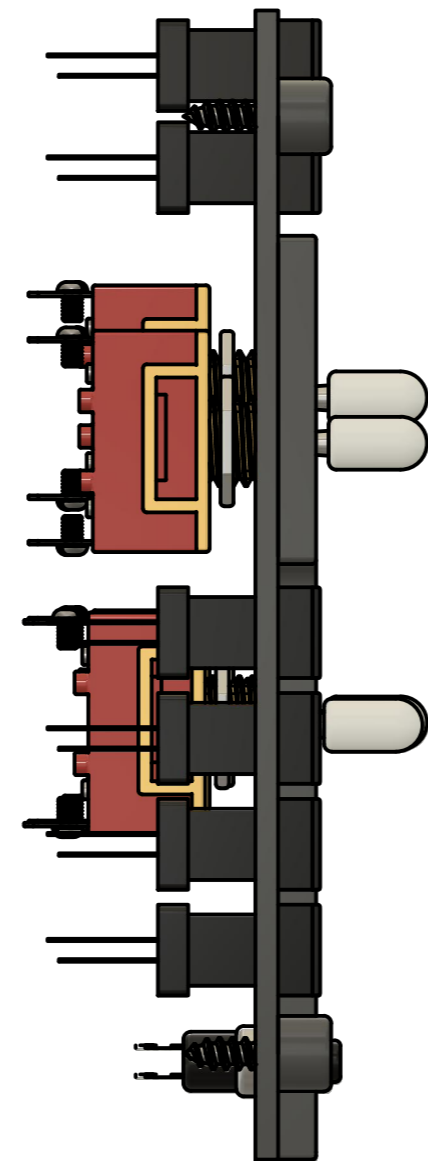

Parts List		
Item	Qty	Part Number
1	13	ANNUNICATOR BOX AMBER
2	4	ANNUNICATOR BOX GREEN
3	7	TOGGLE SW WTE CAP
4	1	ELEC PUSH BUTTON JNTS
5	1	FACEPLATE
6	4	DZUS FASTENER PLASTIC
7	1	BACKPLATE
8	1	ANUN LENS (1)
9	1	ANUN LENS (2)
10	1	ANUN LENS
11	1	ANUN LENS (3)
12	1	ANUN LENS (4)
13	1	ANUN LENS (5)
14	1	ANUN LENS (6)
15	1	ANUN LENS (7)
16	1	ANUN LENS (8)
17	1	ANUN LENS (9)
18	1	ANUN LENS (10)
19	1	ANUN LENS (11)
20	1	ANUN LENS (12)
21	1	ANUN LENS (13)
22	1	ANUN LENS (14)
23	1	ANUN LENS (15)

Created by:		
Karl Clarke		
www.737DIYSIM.com		
Title:		
OVHD WINDOW HEAT		
Rev.	Date of issue	Sheet
		1/4

Created by: Karl Clarke		
www.737DIYSIM.com		
Title: OVHD WINDOW HEAT		
Rev.	Date of issue	Sheet 2/4

Parts List		
Item	Qty	Part Number
5	1	FACEPLATE

Created by: Karl Clarke		
www.737DIYSIM.com		
Title: OVHD WINDOW HEAT		
Rev.	Date of issue	Sheet 3/4

Parts List		
Item	Qty	Part Number
7	1	BACKPLATE

	Created by:	Karl Clarke	
		www.737DIYSIM.com	
	Title:	OVHD WINDOW HEAT	
Rev.	Date of issue	Sheet	4/4