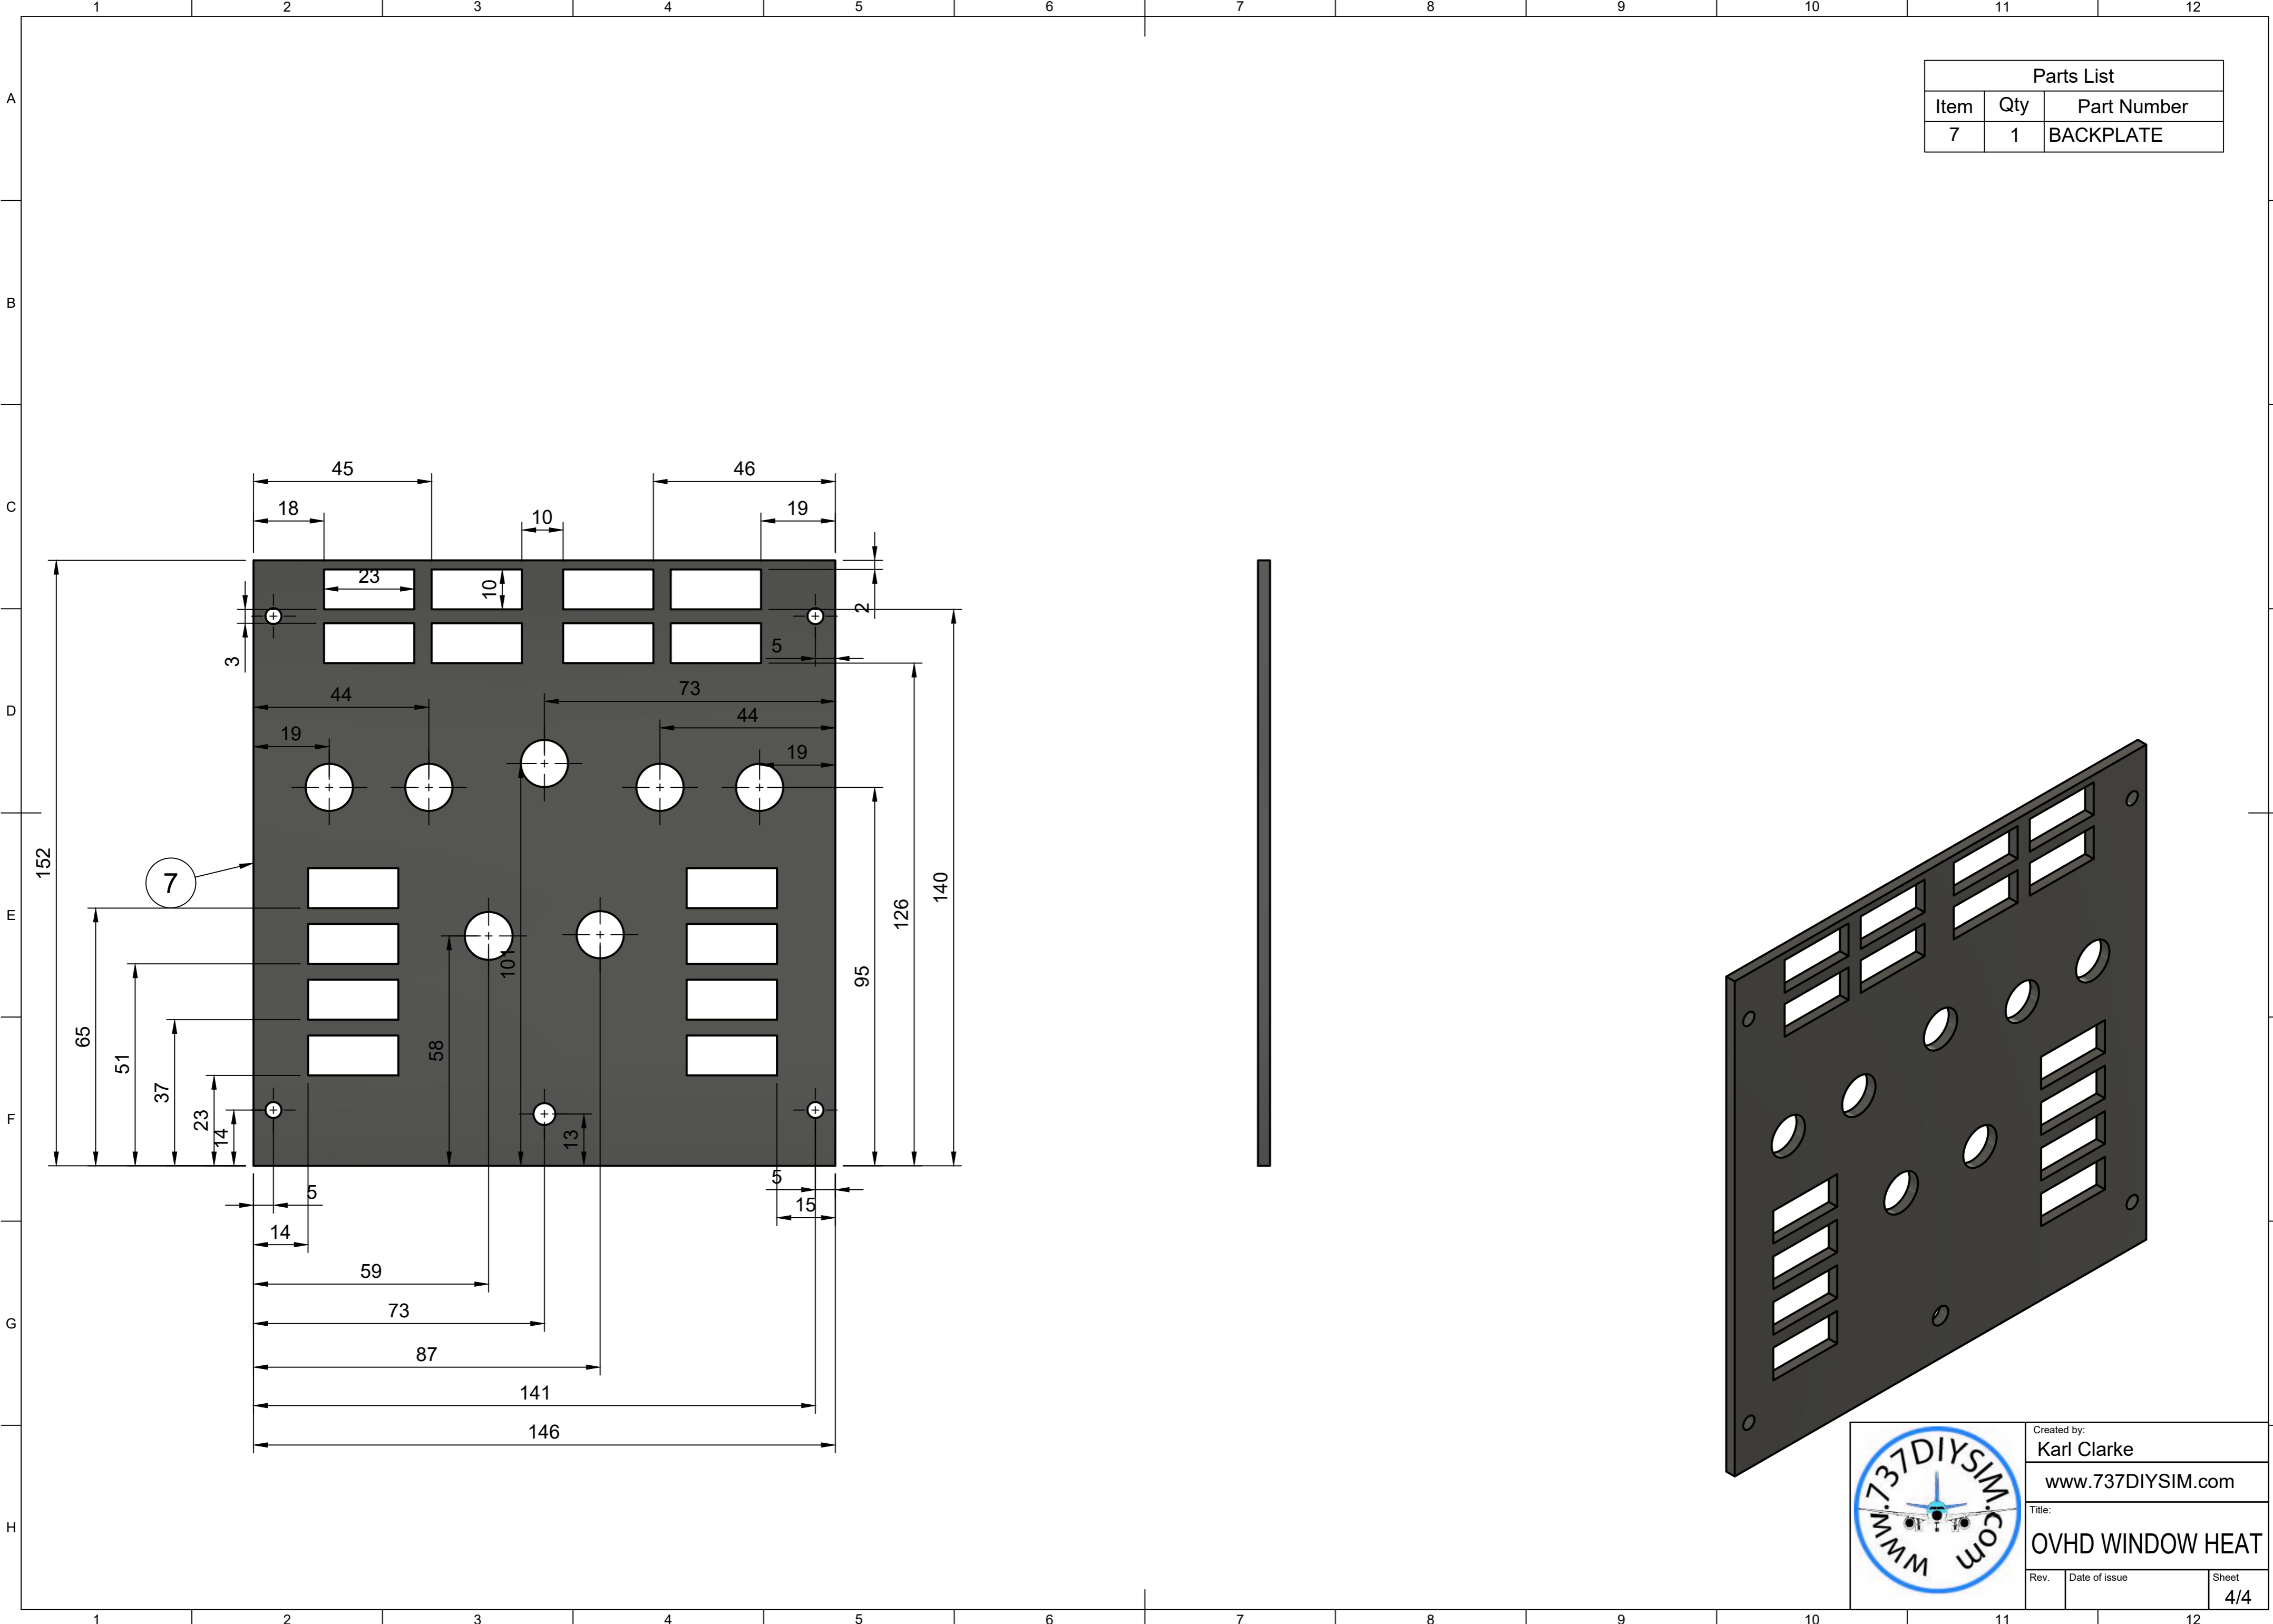

Parts List		
Item	Qty	Part Number
7	1	BACKPLATE

	Created by:	Karl Clarke	
		www.737DIYSIM.com	
	Title:	OVHD WINDOW HEAT	
Rev.	Date of issue	Sheet	4/4