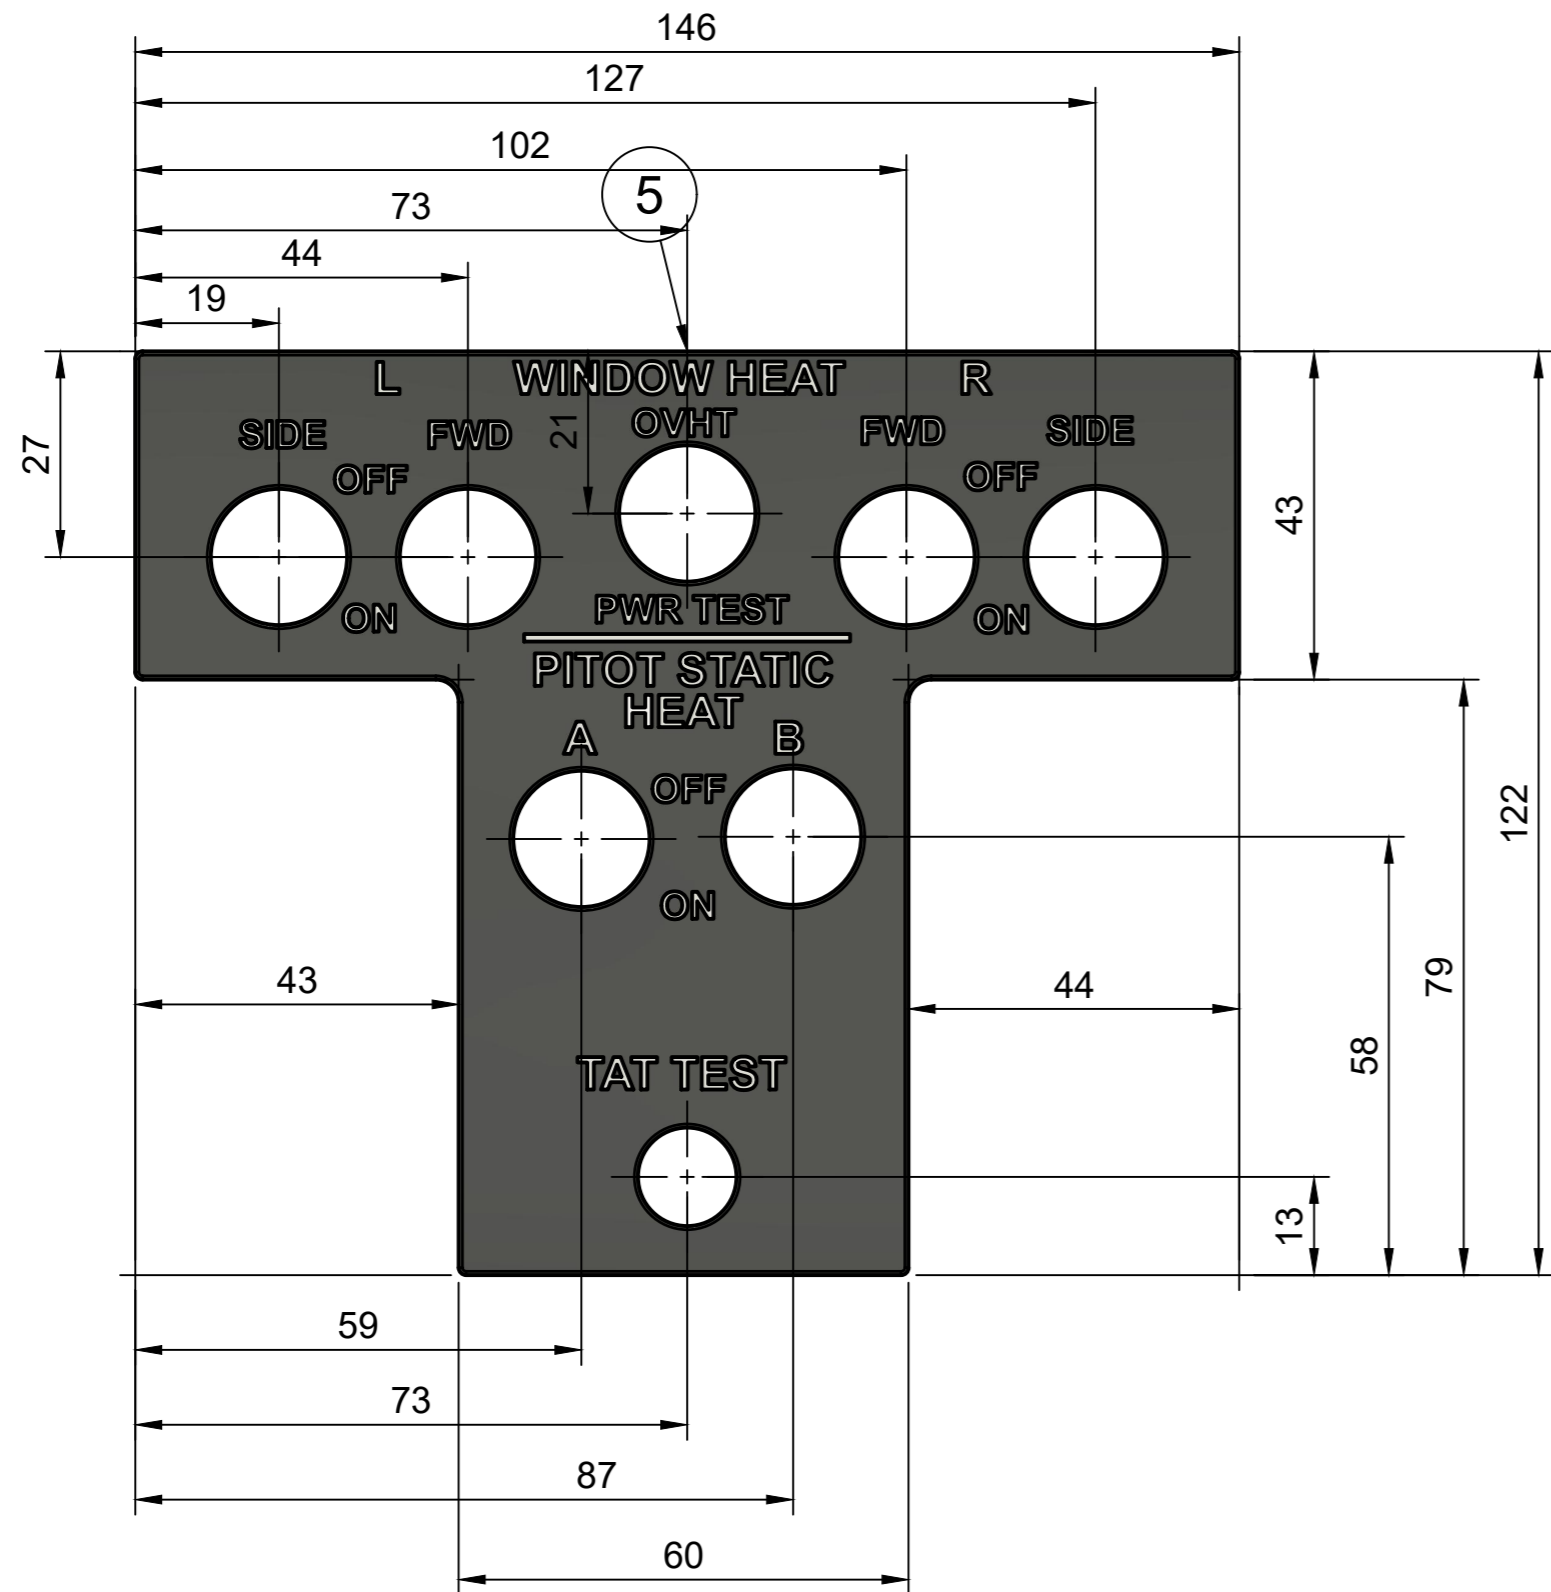

Parts List		
Item	Qty	Part Number
1	13	ANNUNICATOR BOX AMBER
2	4	ANNUNICATOR BOX GREEN
3	7	TOGGLE SW WTE CAP
4	1	ELEC PUSH BUTTON JNTS
5	1	FACEPLATE
6	4	DZUS FASTENER PLASTIC
7	1	BACKPLATE
8	1	ANUN LENS (1)
9	1	ANUN LENS (2)
10	1	ANUN LENS
11	1	ANUN LENS (3)
12	1	ANUN LENS (4)
13	1	ANUN LENS (5)
14	1	ANUN LENS (6)
15	1	ANUN LENS (7)
16	1	ANUN LENS (8)
17	1	ANUN LENS (9)
18	1	ANUN LENS (10)
19	1	ANUN LENS (11)
20	1	ANUN LENS (12)
21	1	ANUN LENS (13)
22	1	ANUN LENS (14)
23	1	ANUN LENS (15)

Parts List		
Item	Qty	Part Number
5	1	FACEPLATE

Created by: Karl Clarke		
www.737DIYSIM.com		
Title: OVHD WINDOW HEAT		
Rev.	Date of issue	Sheet 3/4

Parts List		
Item	Qty	Part Number
7	1	BACKPLATE

	Created by:	Karl Clarke	
		www.737DIYSIM.com	
	Title:	OVHD WINDOW HEAT	
Rev.	Date of issue	Sheet	4/4