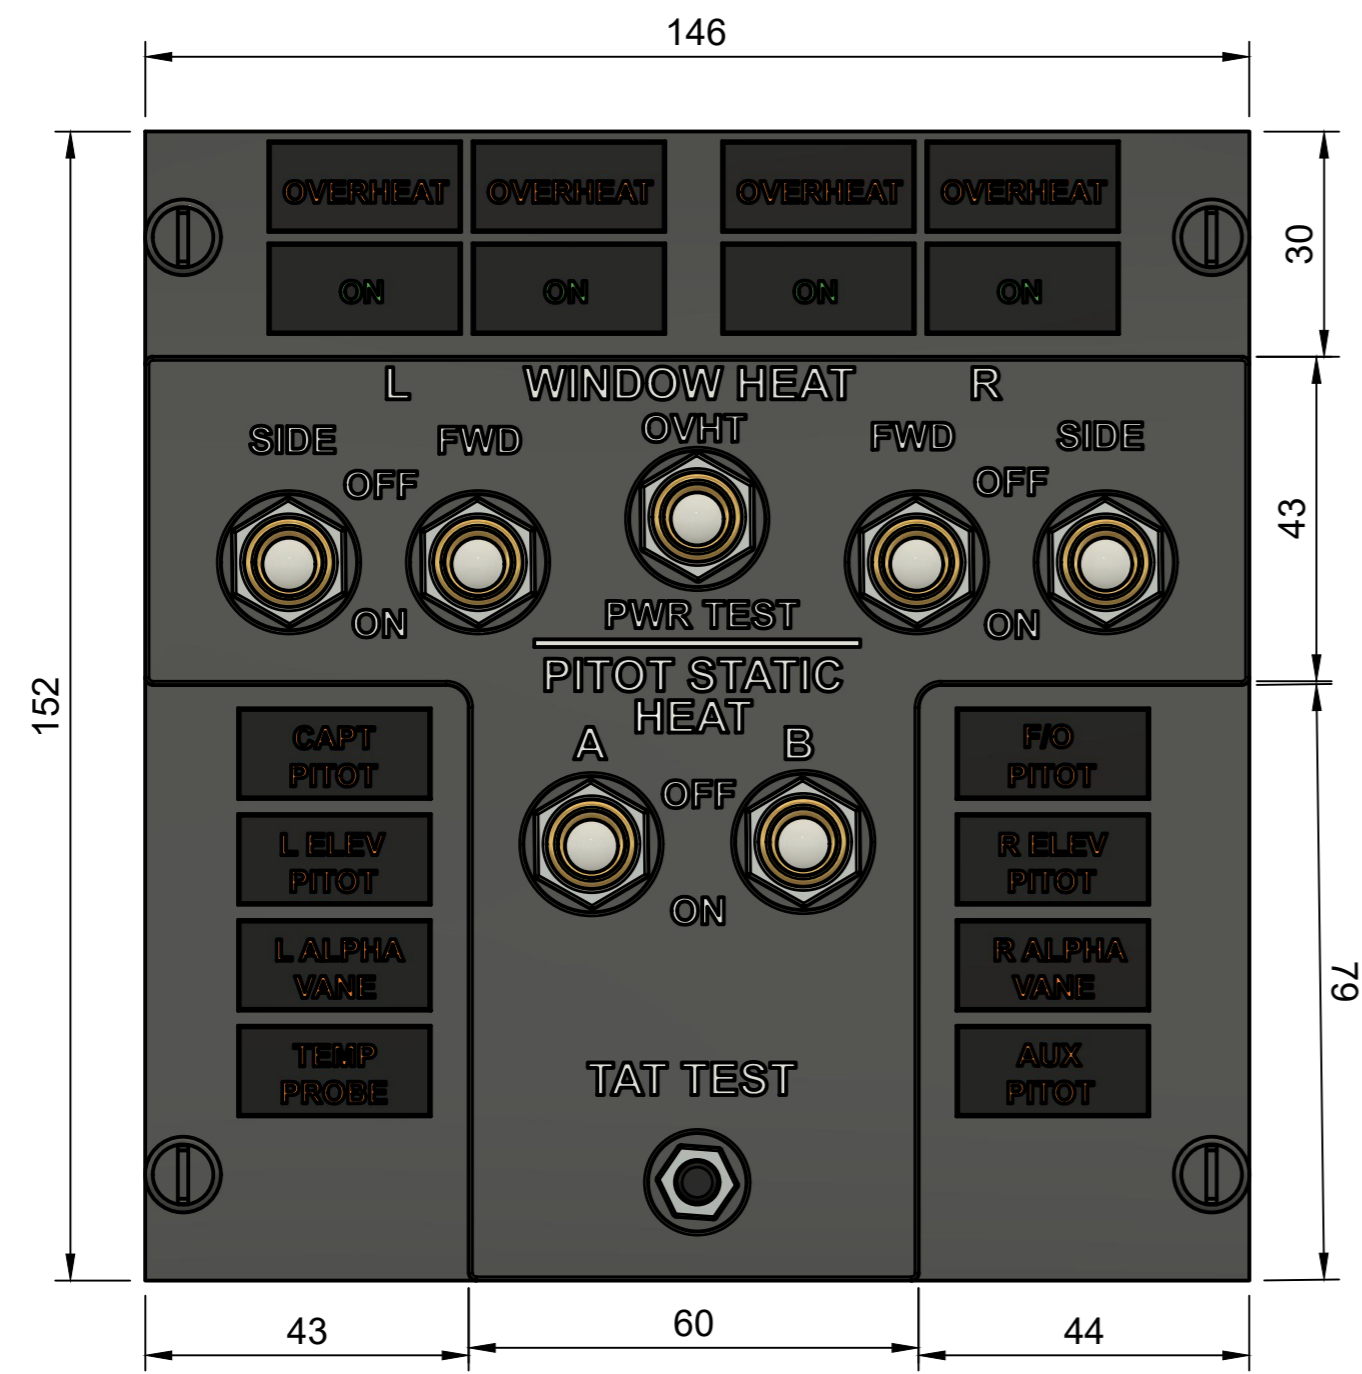

Created by: Karl Clarke		
www.737DIYSIM.com		
Title: OVHD WINDOW HEAT		
Rev.	Date of issue	Sheet 2/4