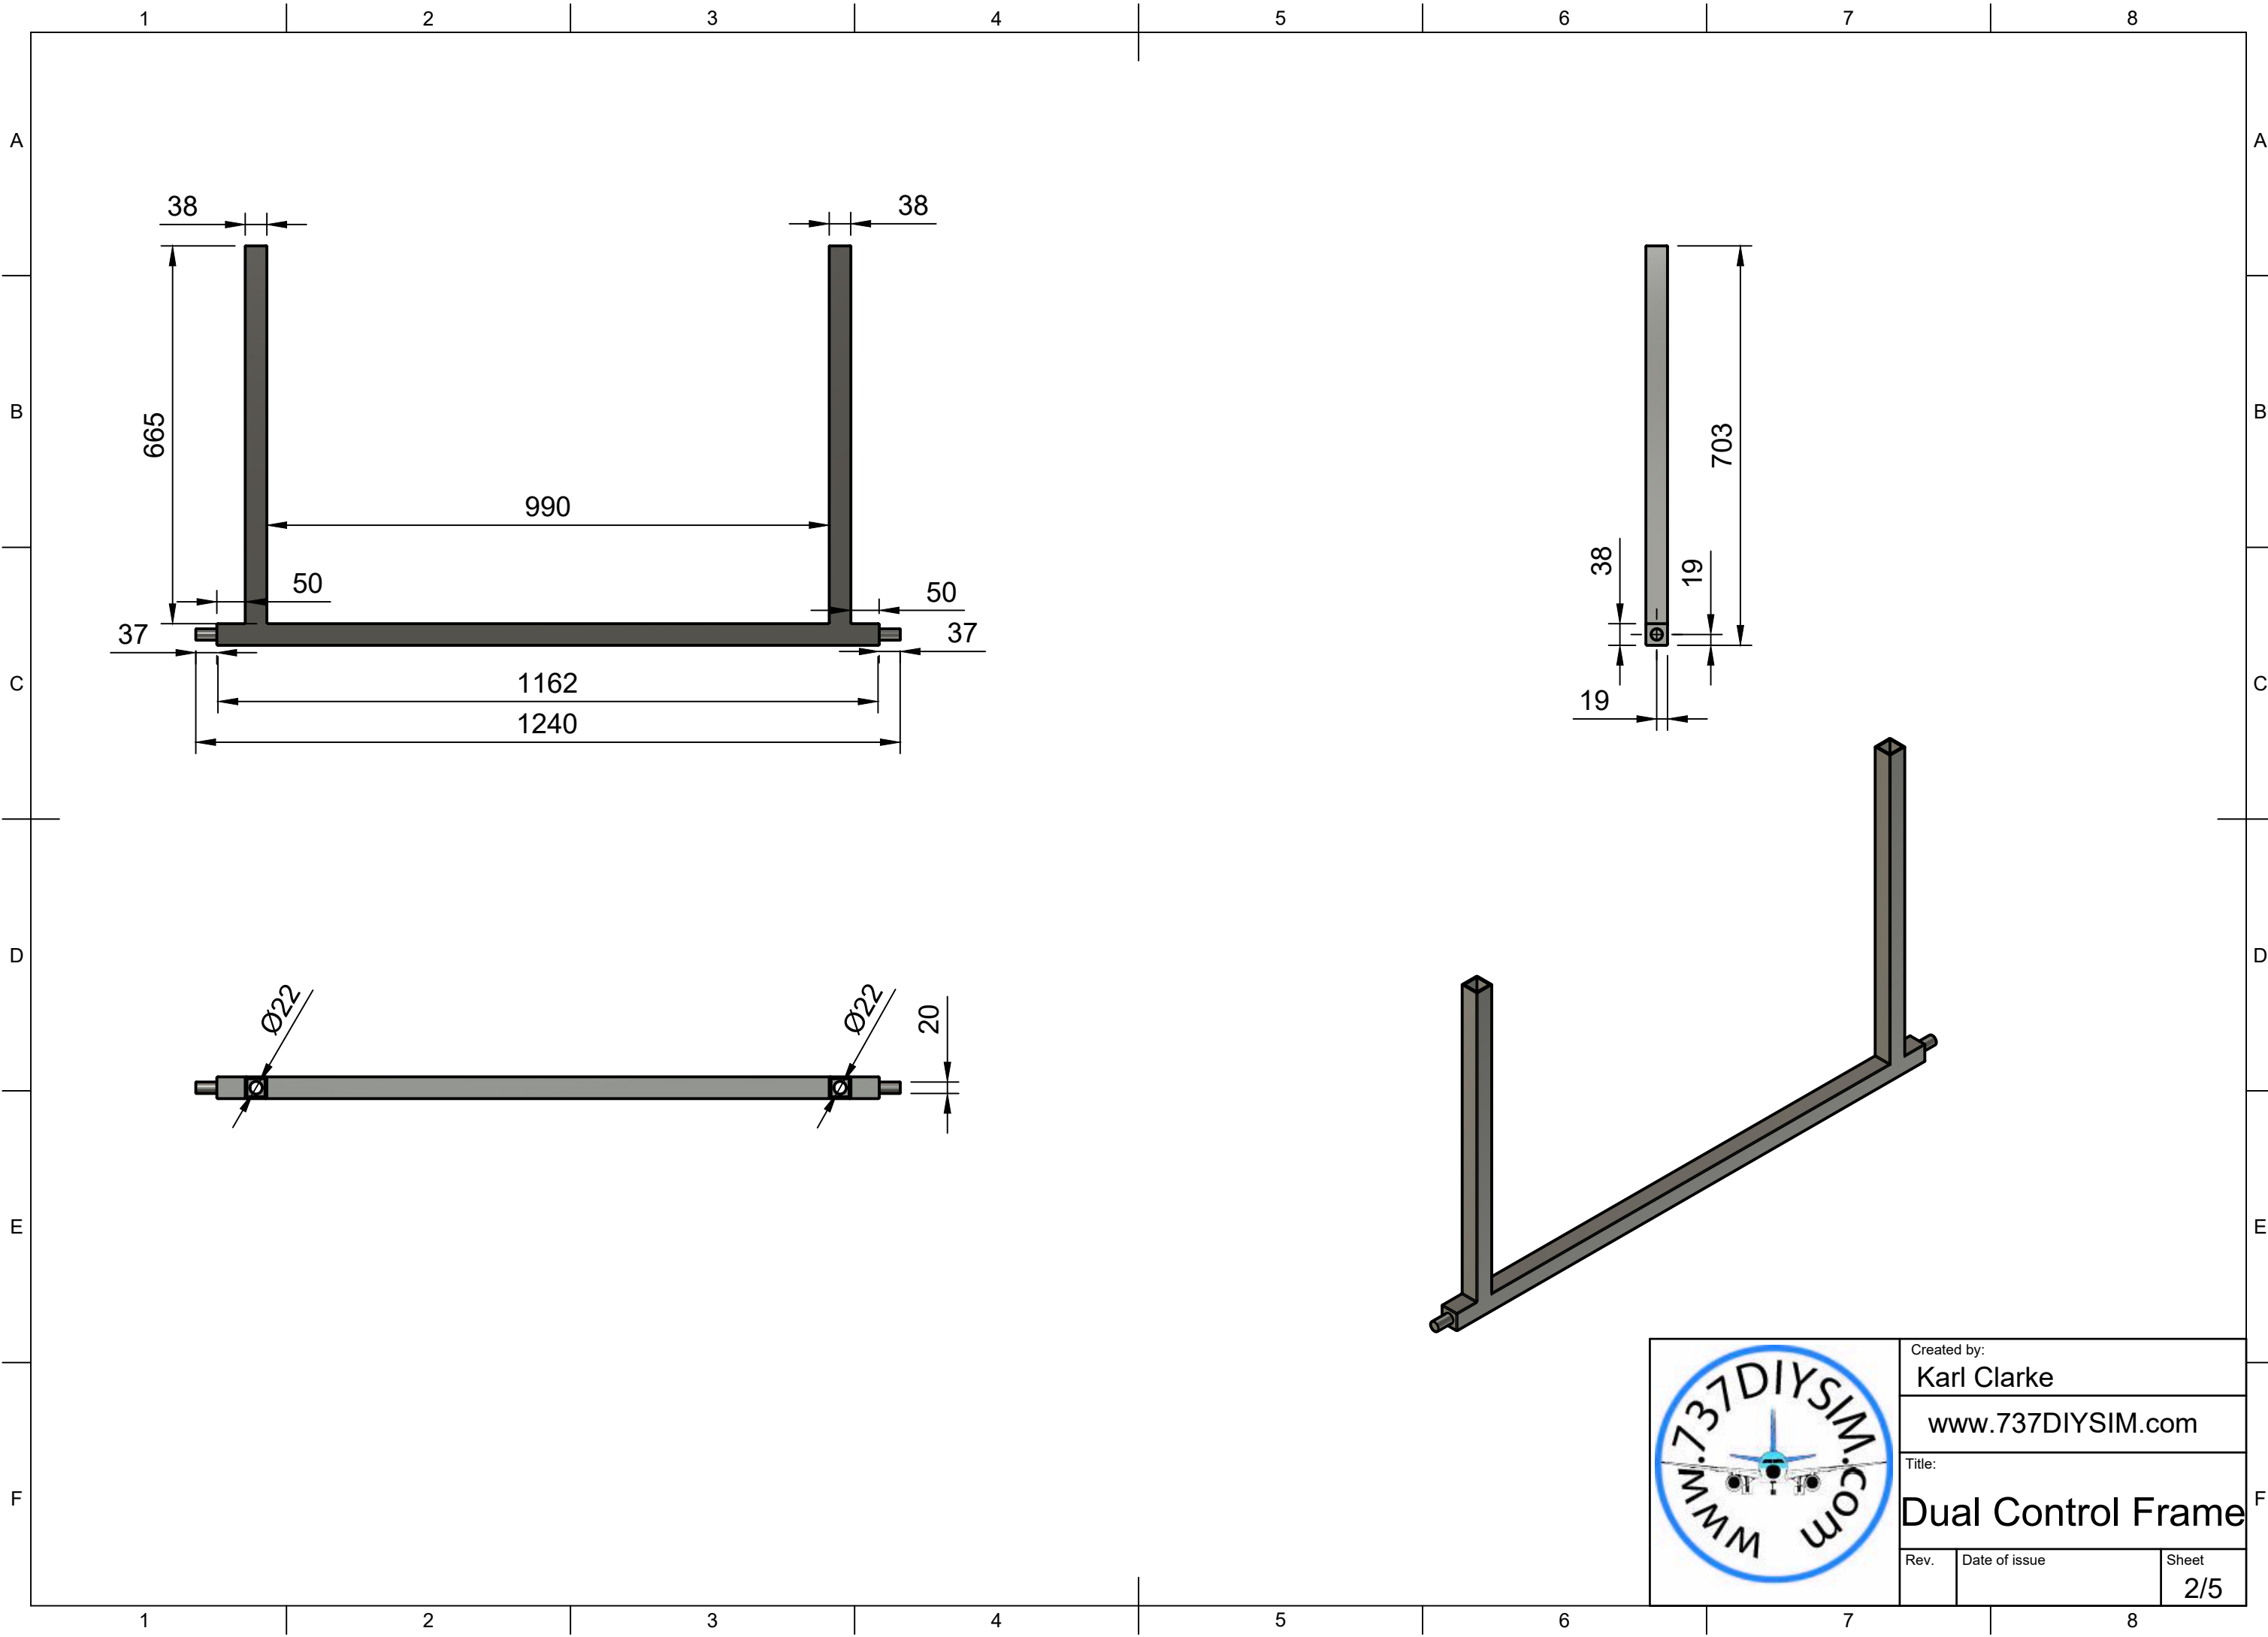

Parts List		
Item	Qty	Part Number
1	1	Control Frame

Created by: Karl Clarke		
www.737DIYSIM.com		
Title: Dual Control Frame		
Rev.	Date of issue	Sheet 1/5

Created by: Karl Clarke		
www.737DIYSIM.com		
Title: Dual Control Frame		
Rev.	Date of issue	Sheet 2/5

Parts List		
Item	Qty	Part Number
1	1	Control Frame

	Created by:	
	Karl Clarke	
	www.737DIYSIM.com	
	Title:	
Dual Control Frame		
Rev.	Date of issue	Sheet
		3/5

	Created by:	
	Karl Clarke	
	www.737DIYSIM.com	
	Title:	
Dual Control Frame		
Rev.	Date of issue	Sheet
		4/5

	Created by:	
	Karl Clarke	
	www.737DIYSIM.com	
	Title:	
Dual Control Frame		
Rev.	Date of issue	Sheet
		5/5