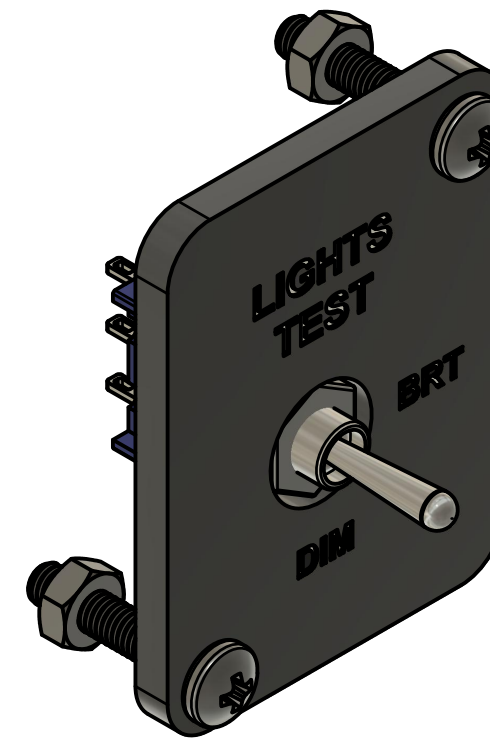

Parts List		
Item	Qty	Part Number
1	1	LIGHTS TEST FACEPLATE
2	1	LIGHTS TEST PANEL MINI TOGGLE SW
3	1	LIGHT TEST PANEL AGS

Created by: Karl Clarke		
www.737DIYSIM.com		
Title: LIGHTS TEST PANEL ASSY		
Rev.	Date of issue	Sheet 1/6

Created by: Karl Clarke		
www.737DIYSIM.com		
Title: LIGHTS TEST PANEL ASSY		
Rev.	Date of issue	Sheet 2/6

Parts List		
Item	Qty	Part Number
1	1	LIGHTS TEST PANEL FACEPLATE (1)

	Created by: Karl Clarke	
	www.737DIYSIM.com	
	Title: LIGHTS TEST PANEL ASSY	
Rev.	Date of issue	Sheet 3/6

	Created by: Karl Clarke	
	www.737DIYSIM.com	
	Title: LIGHTS TEST PANEL ASSY	
Rev.	Date of issue	Sheet 4/6

Parts List		
Item	Qty	Part Number
1	1	MINI TOGGLE ON-OFF-ON

	Created by: Karl Clarke	
	www.737DIYSIM.com	
	Title: LIGHTS TEST PANEL ASSY	
Rev.	Date of issue	Sheet 5/6