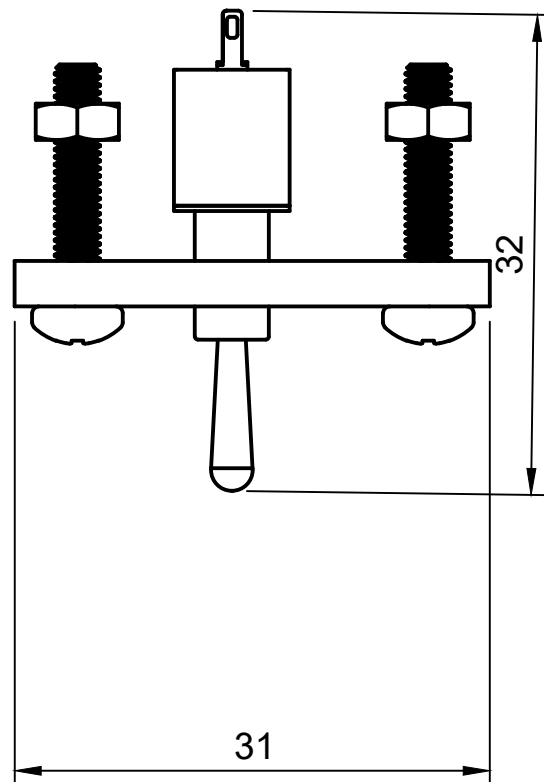

Parts List		
Item	Qty	Part Number
1	1	LIGHTS TEST FACEPLATE
2	1	LIGHTS TEST PANEL MINI TOGGLE SW
3	1	LIGHT TEST PANEL AGS

Created by: Karl Clarke		
www.737DIYSIM.com		
Title: LIGHTS TEST PANEL ASSY		
Rev.	Date of issue	Sheet 1/6

Created by: Karl Clarke		
www.737DIYSIM.com		
Title: LIGHTS TEST PANEL ASSY		
Rev.	Date of issue	Sheet 2/6

Parts List		
Item	Qty	Part Number
1	1	LIGHTS TEST PANEL FACEPLATE (1)

	Created by: Karl Clarke	
	www.737DIYSIM.com	
	Title: LIGHTS TEST PANEL ASSY	
Rev.	Date of issue	Sheet 3/6

	Created by: Karl Clarke	
	www.737DIYSIM.com	
	Title: LIGHTS TEST PANEL ASSY	
Rev.	Date of issue	Sheet 4/6

Parts List		
Item	Qty	Part Number
1	1	MINI TOGGLE ON-OFF-ON

	Created by: Karl Clarke	
	www.737DIYSIM.com	
	Title: LIGHTS TEST PANEL ASSY	
Rev.	Date of issue	Sheet 5/6

Parts List		
Item	Qty	Part Number
1	1	M3 X 16MM SCREW
2	1	M3 X 16MM SCREW (1)
3	1	M3 NUT (1) (1)
4	1	M3 NUT (2)

	Created by:	
	Karl Clarke	
	www.737DIYSIM.com	
	Title:	
LIGHTS TEST PANEL ASSY		
Rev.	Date of issue	Sheet
		6/6