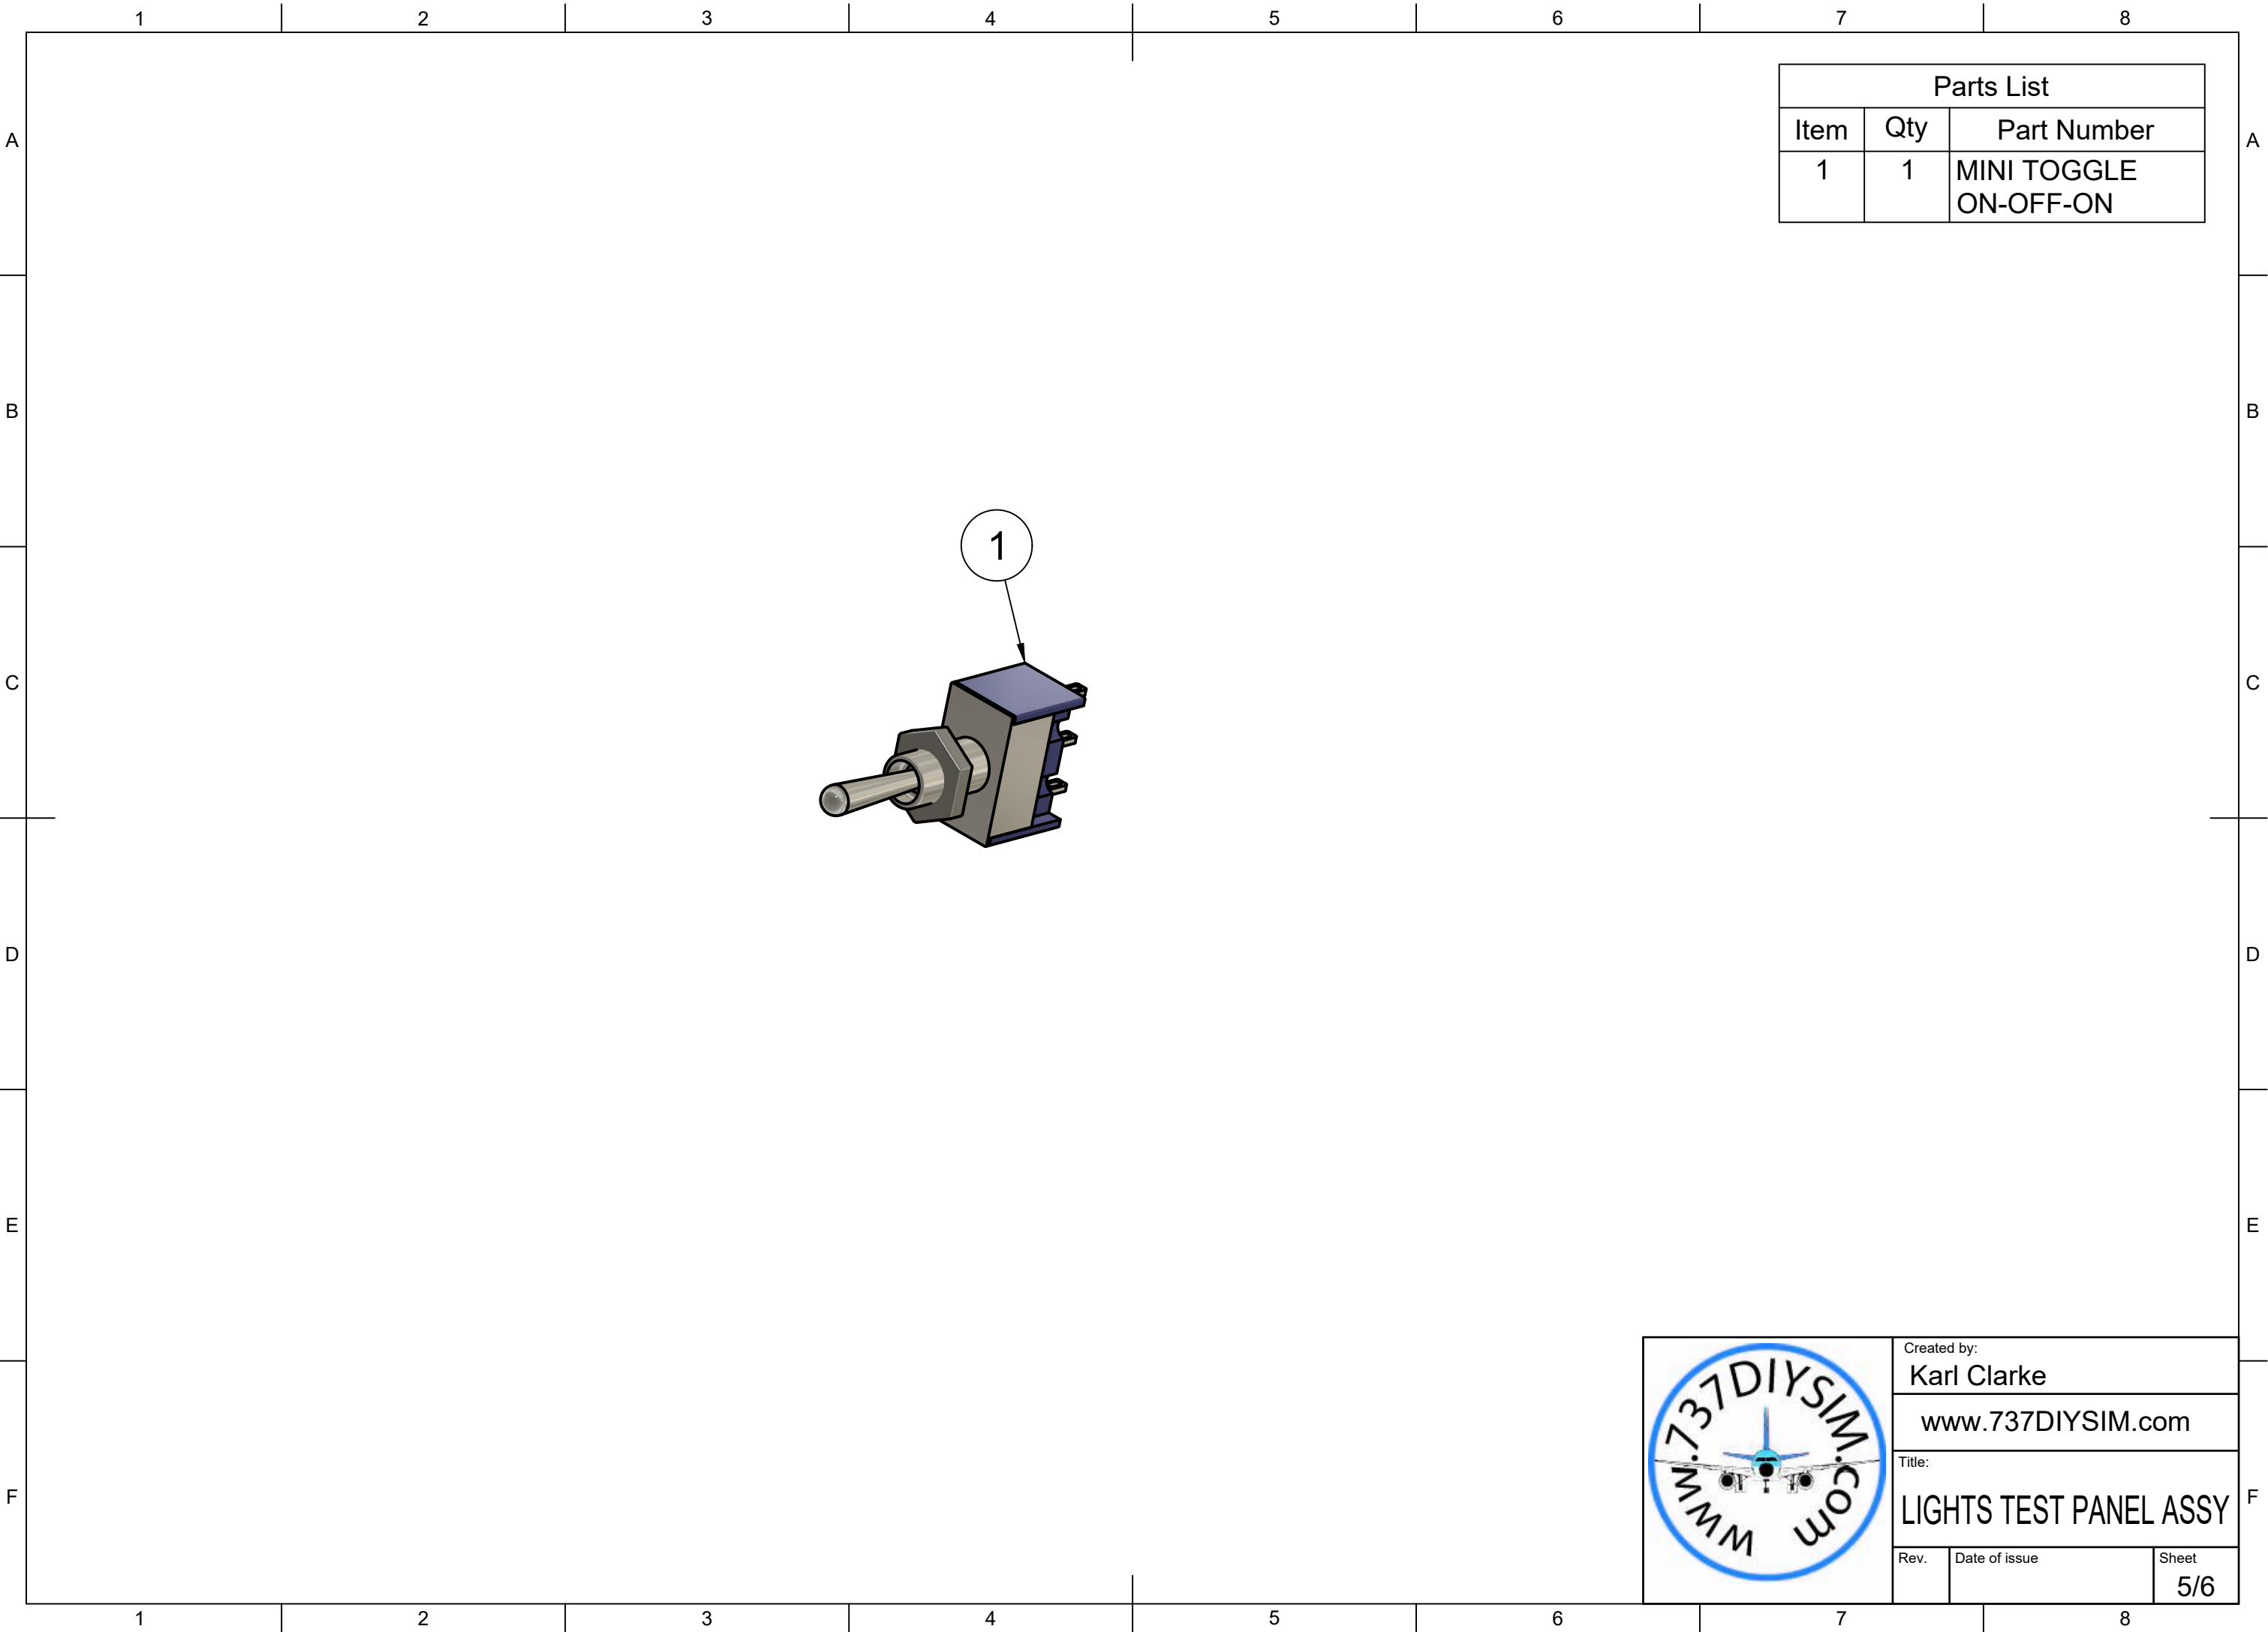

Parts List		
Item	Qty	Part Number
1	1	MINI TOGGLE ON-OFF-ON

	Created by: Karl Clarke	
	www.737DIYSIM.com	
	Title: LIGHTS TEST PANEL ASSY	
Rev.	Date of issue	Sheet 5/6