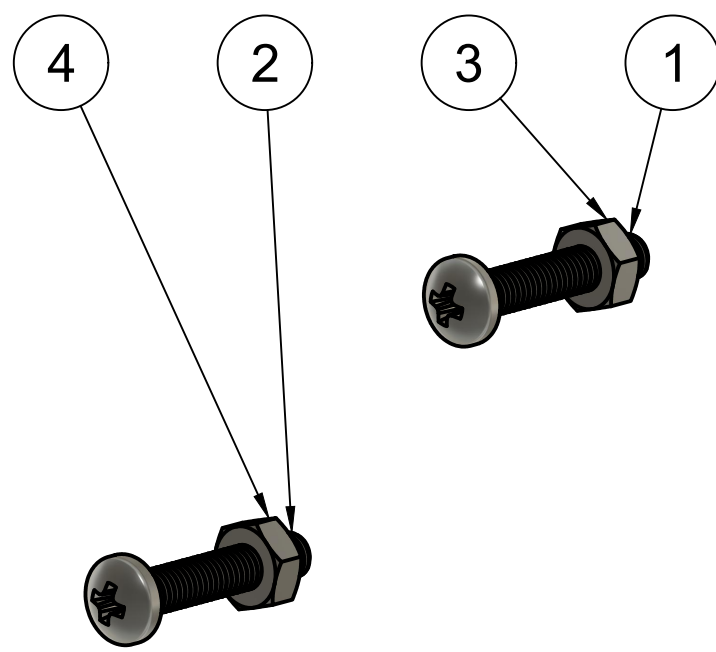

Parts List		
Item	Qty	Part Number
1	1	LIGHTS TEST FACEPLATE
2	1	LIGHTS TEST PANEL MINI TOGGLE SW
3	1	LIGHT TEST PANEL AGS

Created by: Karl Clarke		
www.737DIYSIM.com		
Title: LIGHTS TEST PANEL ASSY		
Rev.	Date of issue	Sheet 1/6

Created by: Karl Clarke		
www.737DIYSIM.com		
Title: LIGHTS TEST PANEL ASSY		
Rev.	Date of issue	Sheet 2/6

Parts List		
Item	Qty	Part Number
1	1	LIGHTS TEST PANEL FACEPLATE (1)

	Created by: Karl Clarke	
	www.737DIYSIM.com	
	Title: LIGHTS TEST PANEL ASSY	
Rev.	Date of issue	Sheet 3/6

	Created by: Karl Clarke	
	www.737DIYSIM.com	
	Title: LIGHTS TEST PANEL ASSY	
Rev.	Date of issue	Sheet 4/6

Parts List		
Item	Qty	Part Number
1	1	MINI TOGGLE ON-OFF-ON

	Created by: Karl Clarke	
	www.737DIYSIM.com	
	Title: LIGHTS TEST PANEL ASSY	
Rev.	Date of issue	Sheet 5/6

Parts List		
Item	Qty	Part Number
1	1	M3 X 16MM SCREW
2	1	M3 X 16MM SCREW (1)
3	1	M3 NUT (1) (1)
4	1	M3 NUT (2)

	Created by:	
	Karl Clarke	
	www.737DIYSIM.com	
	Title:	
LIGHTS TEST PANEL ASSY		
Rev.	Date of issue	Sheet
		6/6