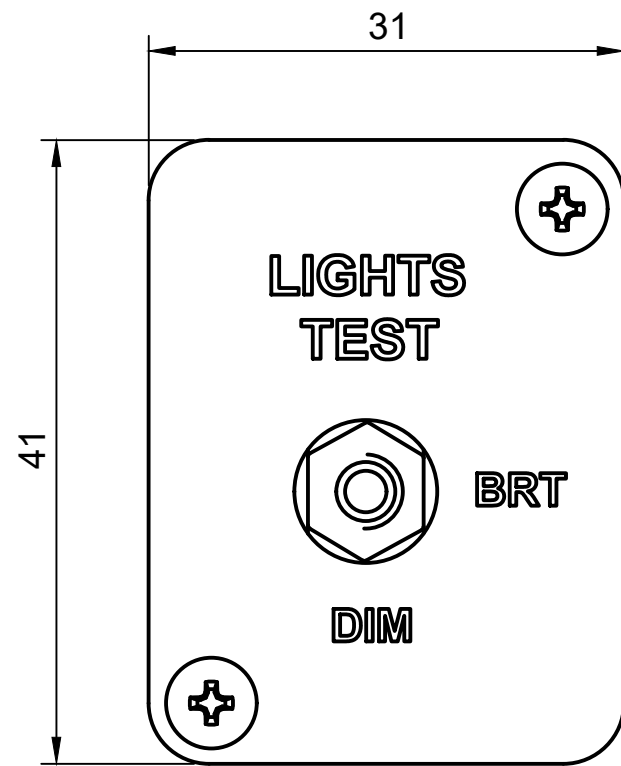

Parts List		
Item	Qty	Part Number
1	1	LIGHTS TEST FACEPLATE
2	1	LIGHTS TEST PANEL MINI TOGGLE SW
3	1	LIGHT TEST PANEL AGS

Created by: Karl Clarke		
www.737DIYSIM.com		
Title: LIGHTS TEST PANEL ASSY		
Rev.	Date of issue	Sheet 1/6

Created by: Karl Clarke		
www.737DIYSIM.com		
Title: LIGHTS TEST PANEL ASSY		
Rev.	Date of issue	Sheet 2/6

Parts List		
Item	Qty	Part Number
1	1	LIGHTS TEST PANEL FACEPLATE (1)

	Created by: Karl Clarke	
	www.737DIYSIM.com	
	Title: LIGHTS TEST PANEL ASSY	
Rev.	Date of issue	Sheet 3/6

	Created by: Karl Clarke	
	www.737DIYSIM.com	
	Title: LIGHTS TEST PANEL ASSY	
Rev.	Date of issue	Sheet 4/6

Parts List		
Item	Qty	Part Number
1	1	MINI TOGGLE ON-OFF-ON

	Created by: Karl Clarke	
	www.737DIYSIM.com	
	Title: LIGHTS TEST PANEL ASSY	
Rev.	Date of issue	Sheet 5/6

Parts List		
Item	Qty	Part Number
1	1	M3 X 16MM SCREW
2	1	M3 X 16MM SCREW (1)
3	1	M3 NUT (1) (1)
4	1	M3 NUT (2)

	Created by:	
	Karl Clarke	
	www.737DIYSIM.com	
	Title:	
LIGHTS TEST PANEL ASSY		
Rev.	Date of issue	Sheet
		6/6