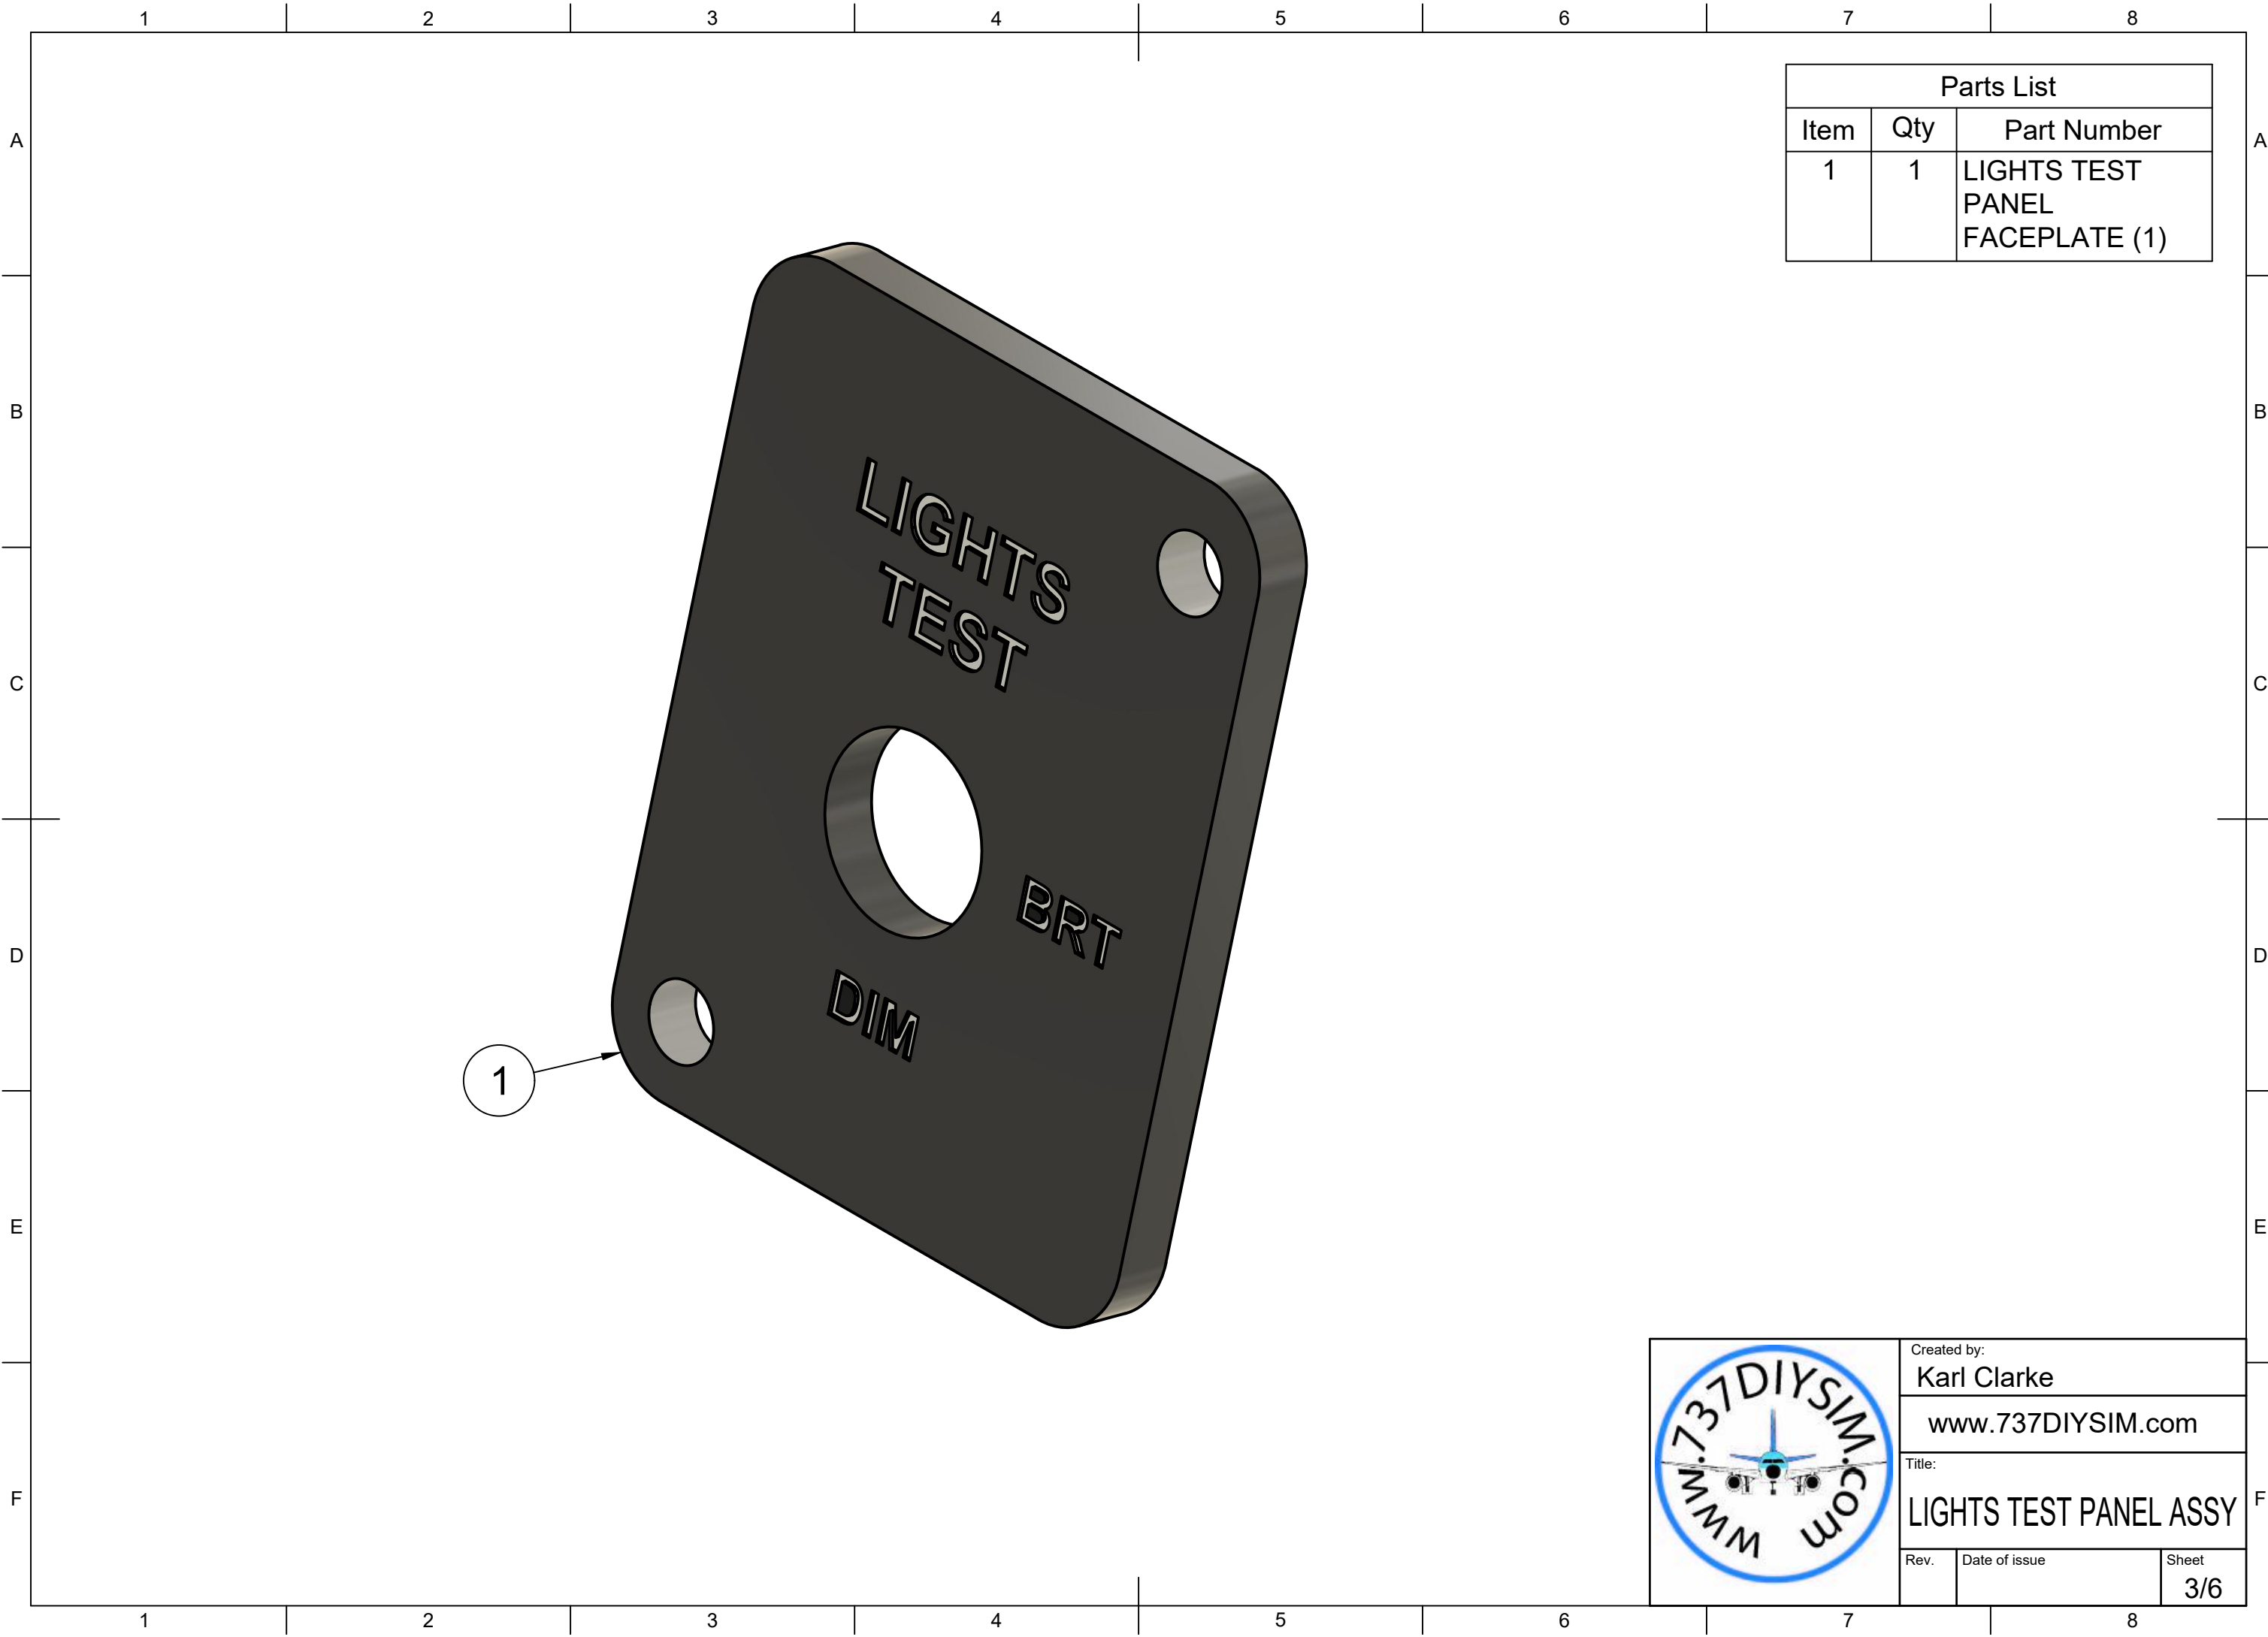

Parts List		
Item	Qty	Part Number
1	1	LIGHTS TEST FACEPLATE
2	1	LIGHTS TEST PANEL MINI TOGGLE SW
3	1	LIGHT TEST PANEL AGS

Created by: Karl Clarke		
www.737DIYSIM.com		
Title: LIGHTS TEST PANEL ASSY		
Rev.	Date of issue	Sheet 1/6

Created by: Karl Clarke		
www.737DIYSIM.com		
Title: LIGHTS TEST PANEL ASSY		
Rev.	Date of issue	Sheet 2/6

Parts List		
Item	Qty	Part Number
1	1	LIGHTS TEST PANEL FACEPLATE (1)

	Created by: Karl Clarke	
	www.737DIYSIM.com	
	Title: LIGHTS TEST PANEL ASSY	
Rev.	Date of issue	Sheet 3/6

	Created by: Karl Clarke	
	www.737DIYSIM.com	
	Title: LIGHTS TEST PANEL ASSY	
Rev.	Date of issue	Sheet 4/6

Parts List		
Item	Qty	Part Number
1	1	MINI TOGGLE ON-OFF-ON

	Created by: Karl Clarke	
	www.737DIYSIM.com	
	Title: LIGHTS TEST PANEL ASSY	
Rev.	Date of issue	Sheet 5/6

Parts List		
Item	Qty	Part Number
1	1	M3 X 16MM SCREW
2	1	M3 X 16MM SCREW (1)
3	1	M3 NUT (1) (1)
4	1	M3 NUT (2)

	Created by:	
	Karl Clarke	
	www.737DIYSIM.com	
	Title:	
LIGHTS TEST PANEL ASSY		
Rev.	Date of issue	Sheet
		6/6