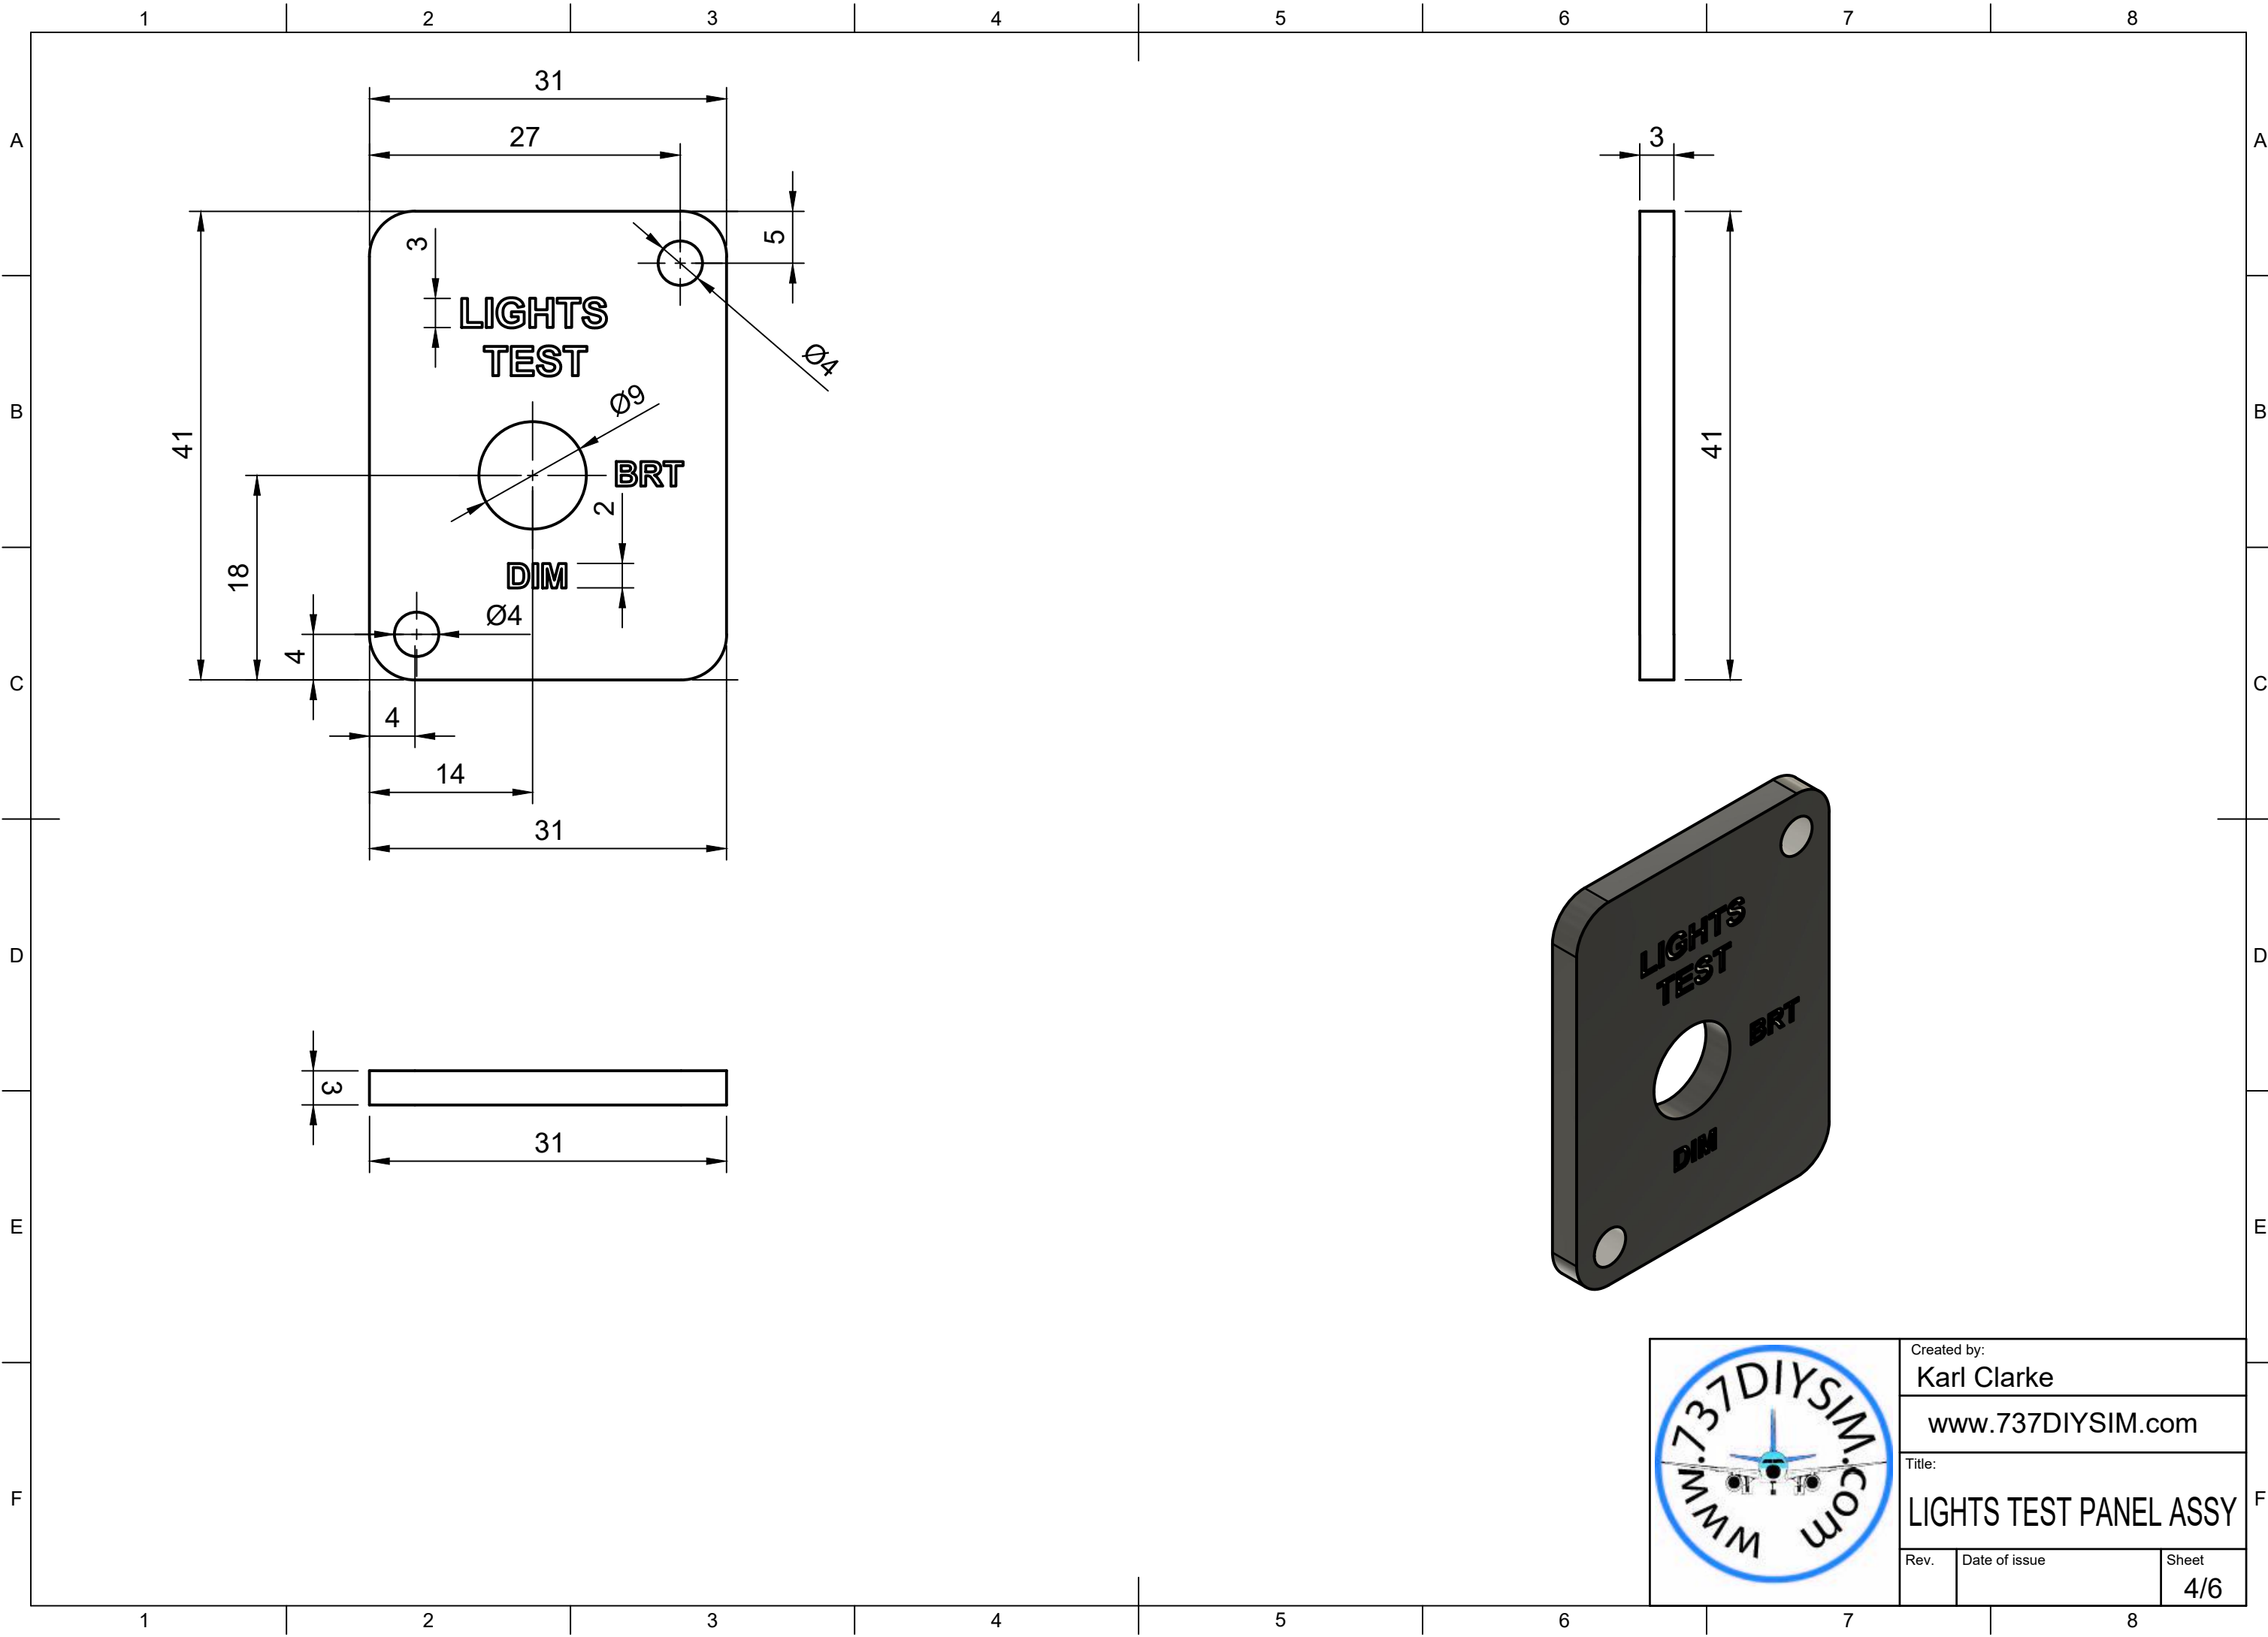

Parts List		
Item	Qty	Part Number
1	1	LIGHTS TEST FACEPLATE
2	1	LIGHTS TEST PANEL MINI TOGGLE SW
3	1	LIGHT TEST PANEL AGS

Created by: Karl Clarke		
www.737DIYSIM.com		
Title: LIGHTS TEST PANEL ASSY		
Rev.	Date of issue	Sheet 1/6

Created by: Karl Clarke		
www.737DIYSIM.com		
Title: LIGHTS TEST PANEL ASSY		
Rev.	Date of issue	Sheet 2/6

Parts List		
Item	Qty	Part Number
1	1	LIGHTS TEST PANEL FACEPLATE (1)

	Created by: Karl Clarke	
	www.737DIYSIM.com	
	Title: LIGHTS TEST PANEL ASSY	
Rev.	Date of issue	Sheet 3/6

	Created by: Karl Clarke	
	www.737DIYSIM.com	
	Title: LIGHTS TEST PANEL ASSY	
Rev.	Date of issue	Sheet 4/6

Parts List		
Item	Qty	Part Number
1	1	MINI TOGGLE ON-OFF-ON

	Created by: Karl Clarke	
	www.737DIYSIM.com	
	Title: LIGHTS TEST PANEL ASSY	
Rev.	Date of issue	Sheet 5/6

Parts List		
Item	Qty	Part Number
1	1	M3 X 16MM SCREW
2	1	M3 X 16MM SCREW (1)
3	1	M3 NUT (1) (1)
4	1	M3 NUT (2)

	Created by:	
	Karl Clarke	
	www.737DIYSIM.com	
	Title:	
LIGHTS TEST PANEL ASSY		
Rev.	Date of issue	Sheet
		6/6