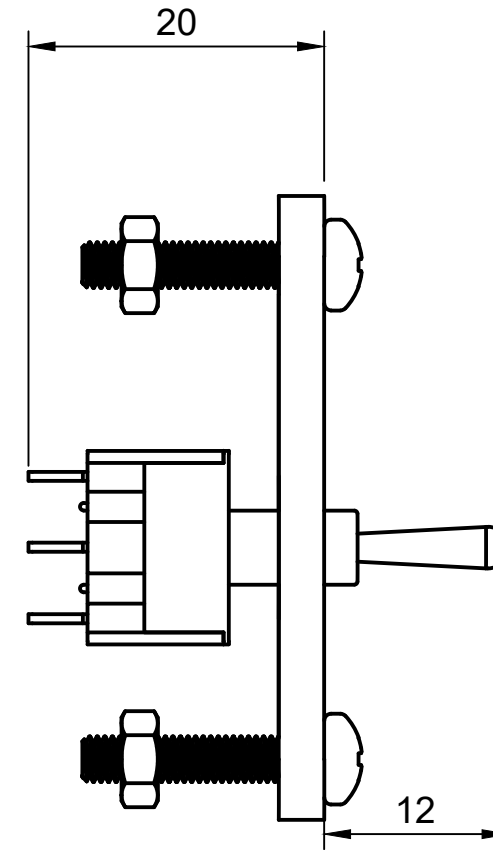

Parts List		
Item	Qty	Part Number
1	1	LIGHTS TEST FACEPLATE
2	1	LIGHTS TEST PANEL MINI TOGGLE SW
3	1	LIGHT TEST PANEL AGS

Created by: Karl Clarke		
www.737DIYSIM.com		
Title: LIGHTS TEST PANEL ASSY		
Rev.	Date of issue	Sheet 1/6

Created by: Karl Clarke		
www.737DIYSIM.com		
Title: LIGHTS TEST PANEL ASSY		
Rev.	Date of issue	Sheet 2/6

Parts List		
Item	Qty	Part Number
1	1	LIGHTS TEST PANEL FACEPLATE (1)

	Created by: Karl Clarke	
	www.737DIYSIM.com	
	Title: LIGHTS TEST PANEL ASSY	
Rev.	Date of issue	Sheet 3/6

	Created by: Karl Clarke	
	www.737DIYSIM.com	
	Title: LIGHTS TEST PANEL ASSY	
Rev.	Date of issue	Sheet 4/6

Parts List		
Item	Qty	Part Number
1	1	MINI TOGGLE ON-OFF-ON

	Created by: Karl Clarke	
	www.737DIYSIM.com	
	Title: LIGHTS TEST PANEL ASSY	
Rev.	Date of issue	Sheet 5/6

Parts List		
Item	Qty	Part Number
1	1	M3 X 16MM SCREW
2	1	M3 X 16MM SCREW (1)
3	1	M3 NUT (1) (1)
4	1	M3 NUT (2)

	Created by:	
	Karl Clarke	
	www.737DIYSIM.com	
	Title:	
LIGHTS TEST PANEL ASSY		
Rev.	Date of issue	Sheet
		6/6