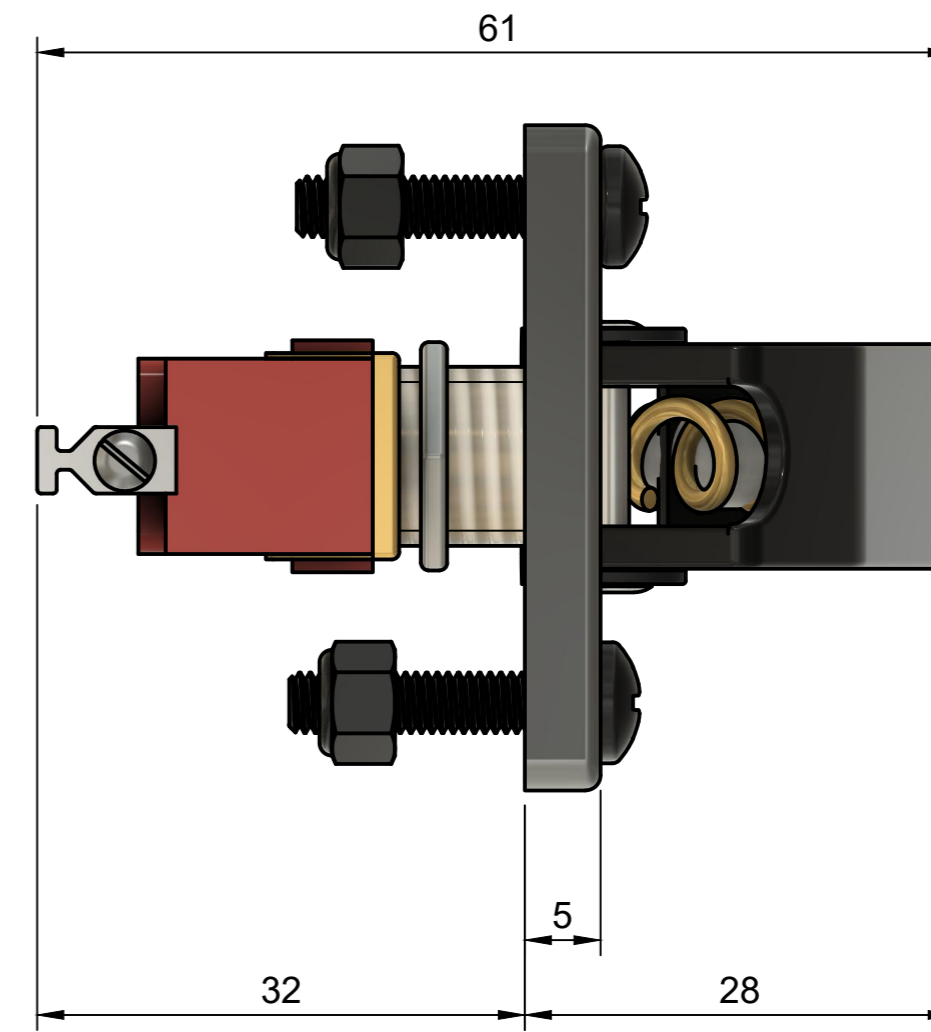

Parts List		
Item	Qty	Part Number
1	1	NOSE WHEEL PANEL FACEPLATE
2	1	TOGGLE SWITCH LARGE (NOSE STEERING)
3	1	SAFETY SWITCH GUARD BLACK
4	2	4 X 20 MM SCREW NOSE WHEELPANEL

	Created by: Karl Clarke	
	www.737DIYSIM.com	
	Title: NOSE WHEEL PANEL ASSY	
	Rev.	Date of issue

	Created by: Karl Clarke	
	www.737DIYSIM.com	
	Title: NOSE WHEEL PANEL ASSY	
	Rev.	Date of issue

	Created by: Karl Clarke	
	www.737DIYSIM.com	
	Title: NOSE WHEEL PANEL ASSY	
	Rev.	Date of issue