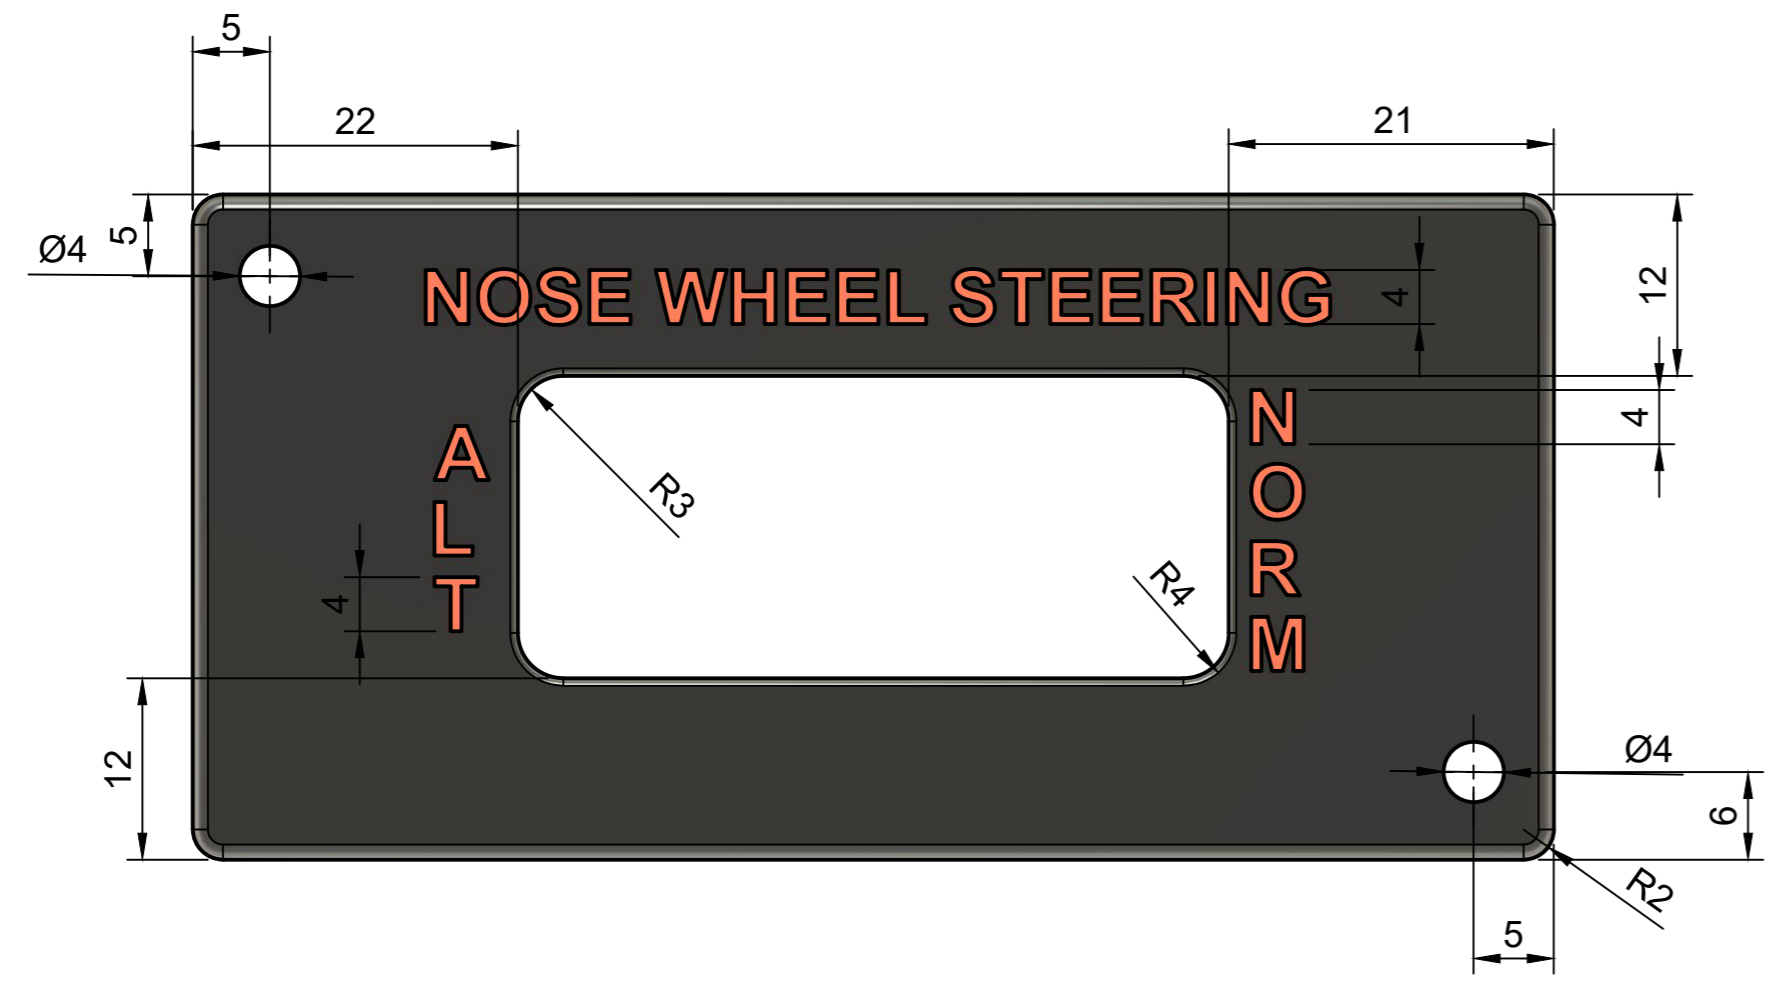

Parts List		
Item	Qty	Part Number
1	1	NOSE WHEEL PANEL FACEPLATE
2	1	TOGGLE SWITCH LARGE (NOSE STEERING)
3	1	SAFETY SWITCH GUARD BLACK
4	2	4 X 20 MM SCREW NOSE WHEELPANEL

	Created by: Karl Clarke	
	www.737DIYSIM.com	
	Title: NOSE WHEEL PANEL ASSY	
	Rev.	Date of issue

	Created by: Karl Clarke	
	www.737DIYSIM.com	
	Title: NOSE WHEEL PANEL ASSY	
	Rev.	Date of issue

	Created by: Karl Clarke	
	www.737DIYSIM.com	
	Title: NOSE WHEEL PANEL ASSY	
	Rev.	Date of issue