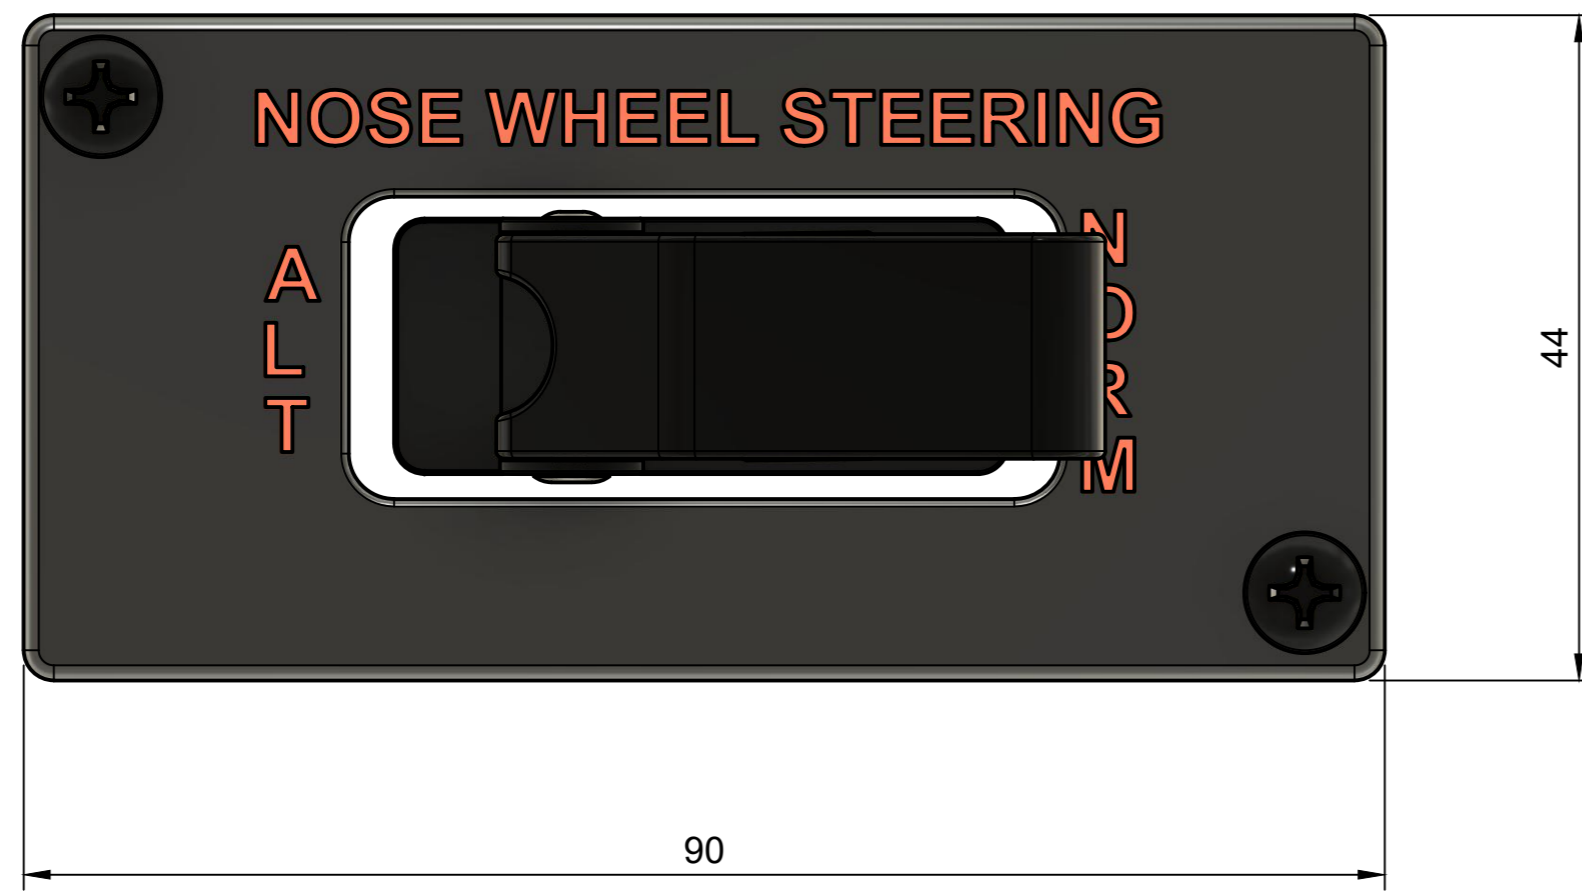

Parts List		
Item	Qty	Part Number
1	1	NOSE WHEEL PANEL FACEPLATE
2	1	TOGGLE SWITCH LARGE (NOSE STEERING)
3	1	SAFETY SWITCH GUARD BLACK
4	2	4 X 20 MM SCREW NOSE WHEELPANEL

	Created by: Karl Clarke	
	www.737DIYSIM.com	
	Title: NOSE WHEEL PANEL ASSY	
	Rev.	Date of issue

	Created by: Karl Clarke	
	www.737DIYSIM.com	
	Title: NOSE WHEEL PANEL ASSY	
	Rev.	Date of issue

	Created by: Karl Clarke	
	www.737DIYSIM.com	
	Title: NOSE WHEEL PANEL ASSY	
	Rev.	Date of issue