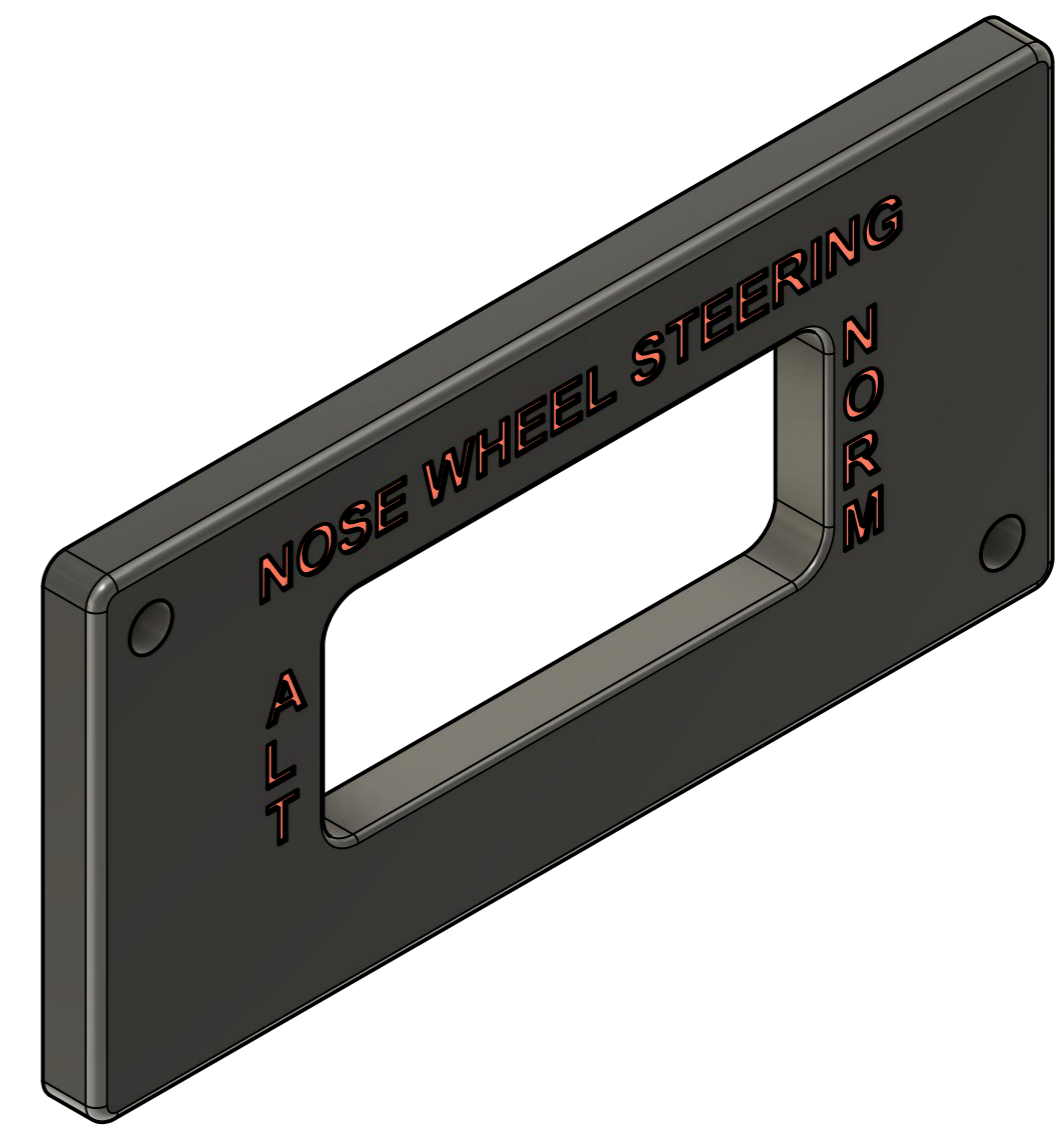

Parts List		
Item	Qty	Part Number
1	1	NOSE WHEEL PANEL FACEPLATE
2	1	TOGGLE SWITCH LARGE (NOSE STEERING)
3	1	SAFETY SWITCH GUARD BLACK
4	2	4 X 20 MM SCREW NOSE WHEELPANEL

	Created by: Karl Clarke	
	www.737DIYSIM.com	
	Title: NOSE WHEEL PANEL ASSY	
	Rev.	Date of issue

	Created by: Karl Clarke	
	www.737DIYSIM.com	
	Title: NOSE WHEEL PANEL ASSY	
	Rev.	Date of issue

	Created by: Karl Clarke	
	www.737DIYSIM.com	
	Title: NOSE WHEEL PANEL ASSY	
	Rev.	Date of issue