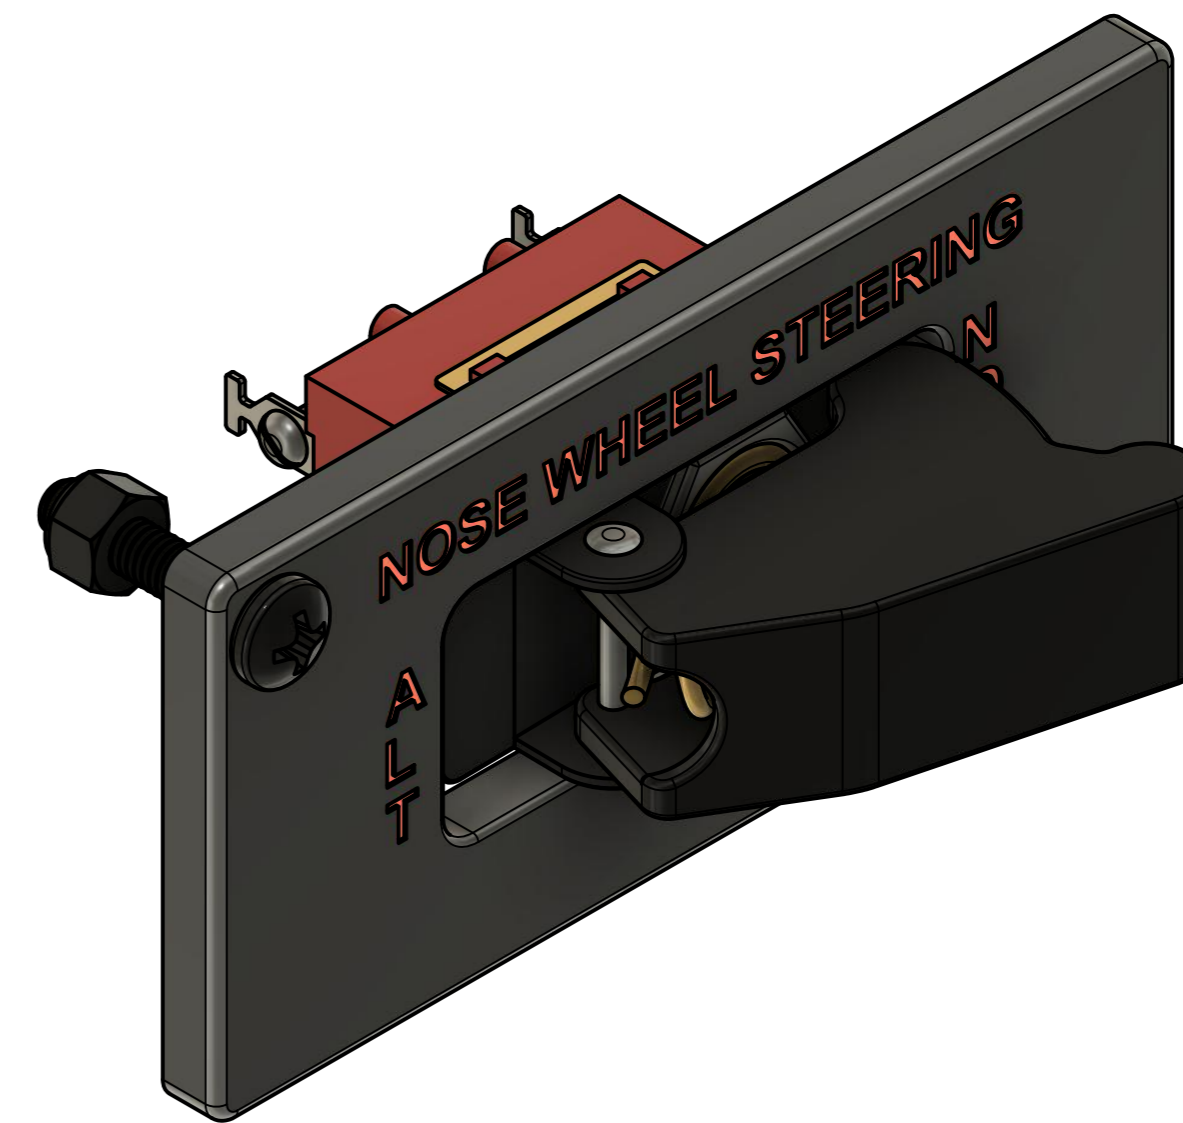

Parts List		
Item	Qty	Part Number
1	1	NOSE WHEEL PANEL FACEPLATE
2	1	TOGGLE SWITCH LARGE (NOSE STEERING)
3	1	SAFETY SWITCH GUARD BLACK
4	2	4 X 20 MM SCREW NOSE WHEELPANEL

	Created by: Karl Clarke	
	www.737DIYSIM.com	
	Title: NOSE WHEEL PANEL ASSY	
	Rev.	Date of issue

	Created by: Karl Clarke	
	www.737DIYSIM.com	
	Title: NOSE WHEEL PANEL ASSY	
	Rev.	Date of issue

	Created by: Karl Clarke	
	www.737DIYSIM.com	
	Title: NOSE WHEEL PANEL ASSY	
	Rev.	Date of issue