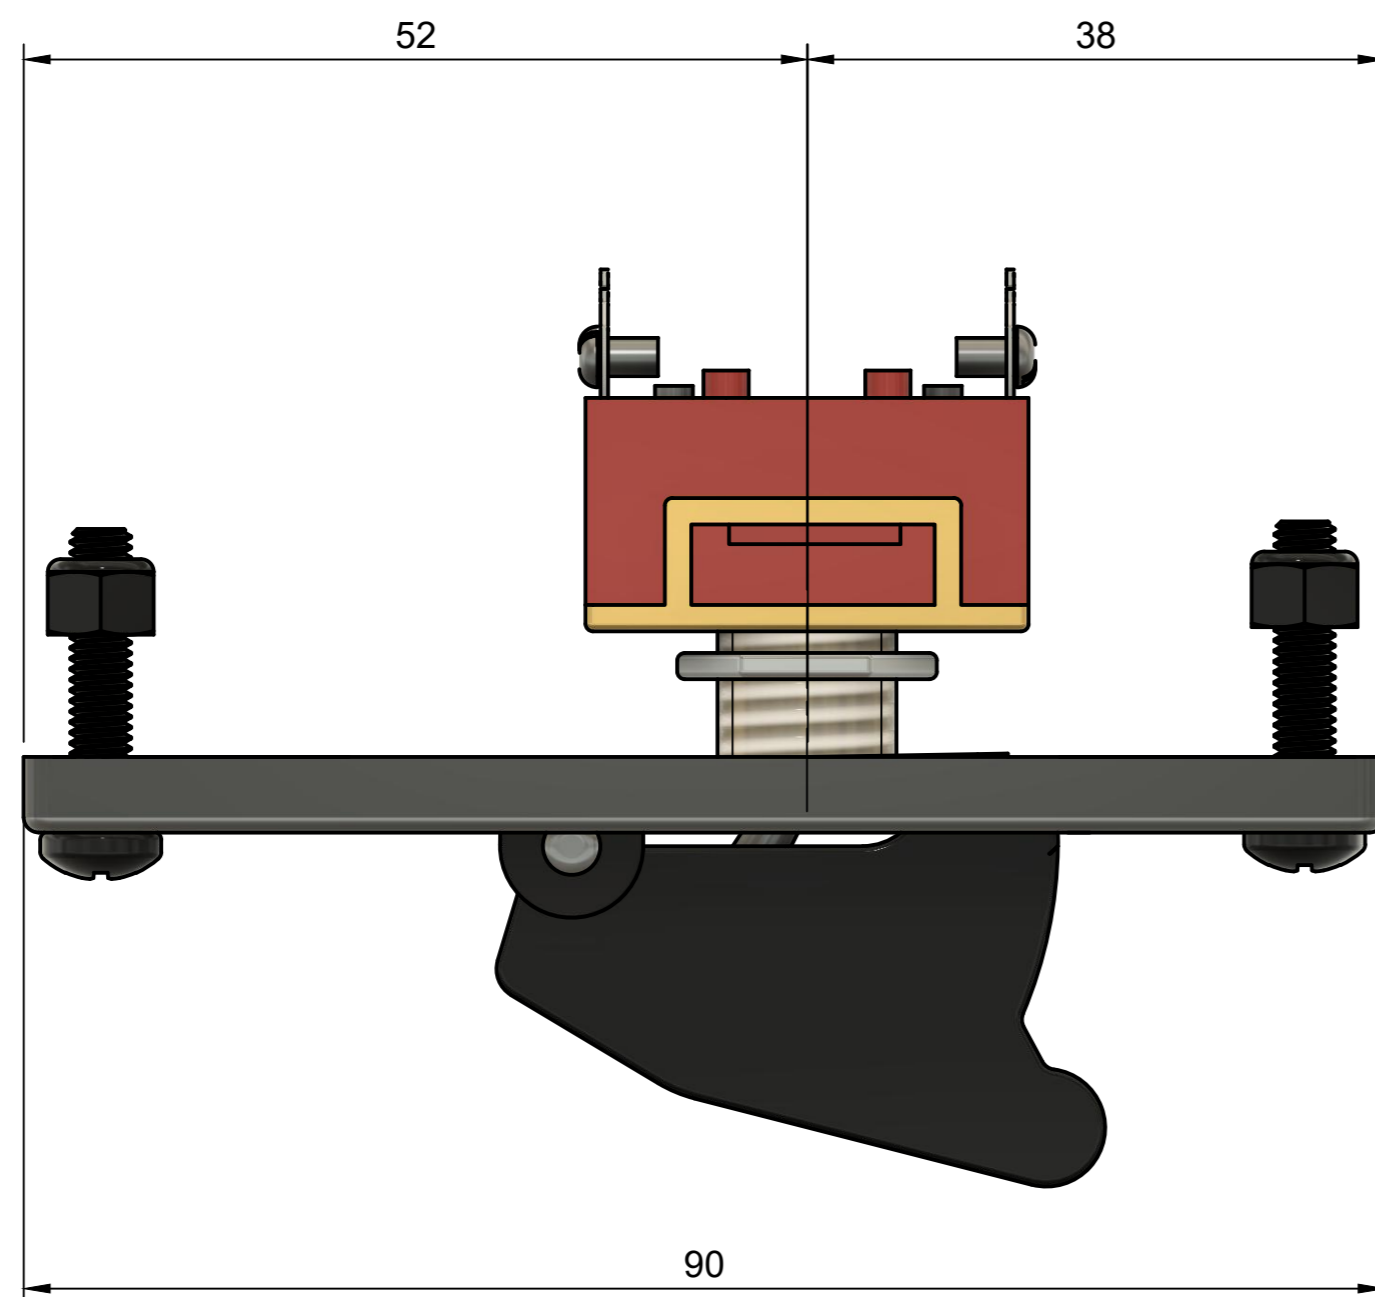

Parts List		
Item	Qty	Part Number
1	1	NOSE WHEEL PANEL FACEPLATE
2	1	TOGGLE SWITCH LARGE (NOSE STEERING)
3	1	SAFETY SWITCH GUARD BLACK
4	2	4 X 20 MM SCREW NOSE WHEELPANEL

	Created by: Karl Clarke	
	www.737DIYSIM.com	
	Title: NOSE WHEEL PANEL ASSY	
	Rev.	Date of issue

	Created by: Karl Clarke	
	www.737DIYSIM.com	
	Title: NOSE WHEEL PANEL ASSY	
	Rev.	Date of issue

	Created by: Karl Clarke	
	www.737DIYSIM.com	
	Title: NOSE WHEEL PANEL ASSY	
	Rev.	Date of issue