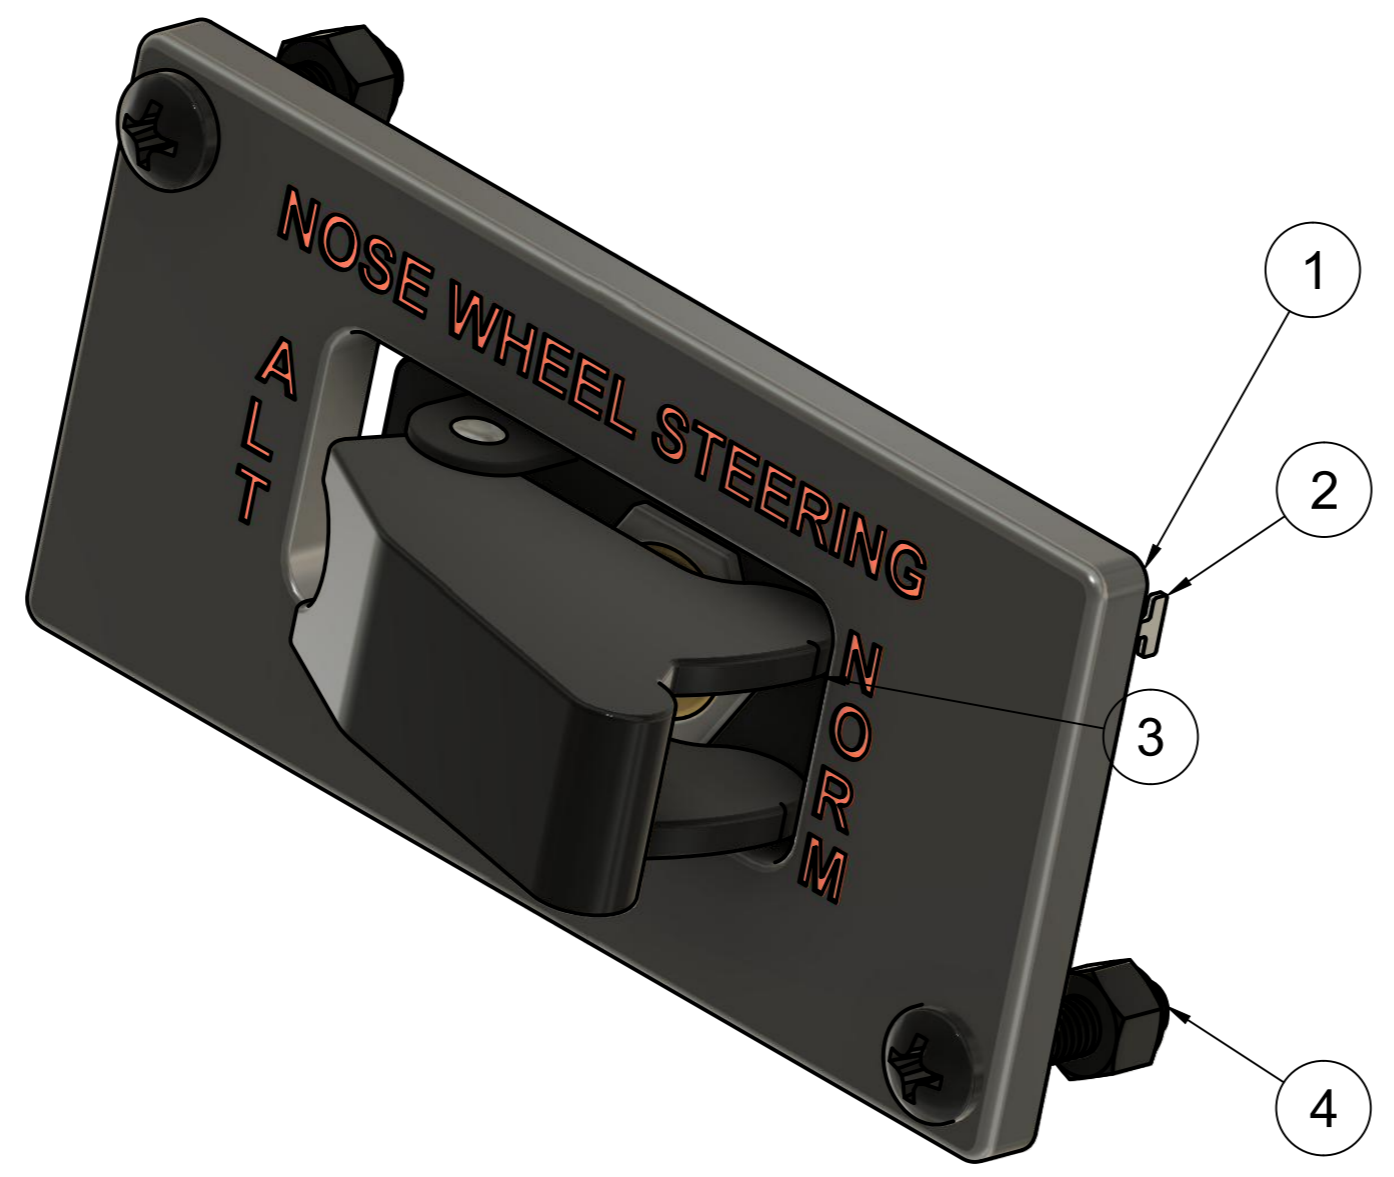

Parts List		
Item	Qty	Part Number
1	1	NOSE WHEEL PANEL FACEPLATE
2	1	TOGGLE SWITCH LARGE (NOSE STEERING)
3	1	SAFETY SWITCH GUARD BLACK
4	2	4 X 20 MM SCREW NOSE WHEELPANEL

	Created by: Karl Clarke	
	www.737DIYSIM.com	
	Title: NOSE WHEEL PANEL ASSY	
	Rev.	Date of issue

	Created by: Karl Clarke	
	www.737DIYSIM.com	
	Title: NOSE WHEEL PANEL ASSY	
	Rev.	Date of issue

	Created by: Karl Clarke	
	www.737DIYSIM.com	
	Title: NOSE WHEEL PANEL ASSY	
	Rev.	Date of issue