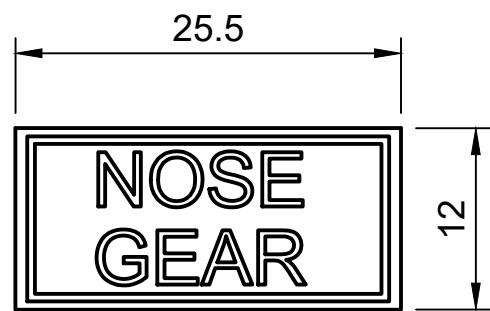

Parts List		
Item	Qty	Part Number
1	1	ANNUNICATOR NOSE GEAR GREEN
2	2	5MM LED Green
3	1	Annunicator Body
4	1	Annunicator Cap

	Created by: Karl Clarke	
	www.737DIYSIM.com	
	Title: ANNUNICATOR BOX V1	
Rev.	Date of issue	Sheet 1/9