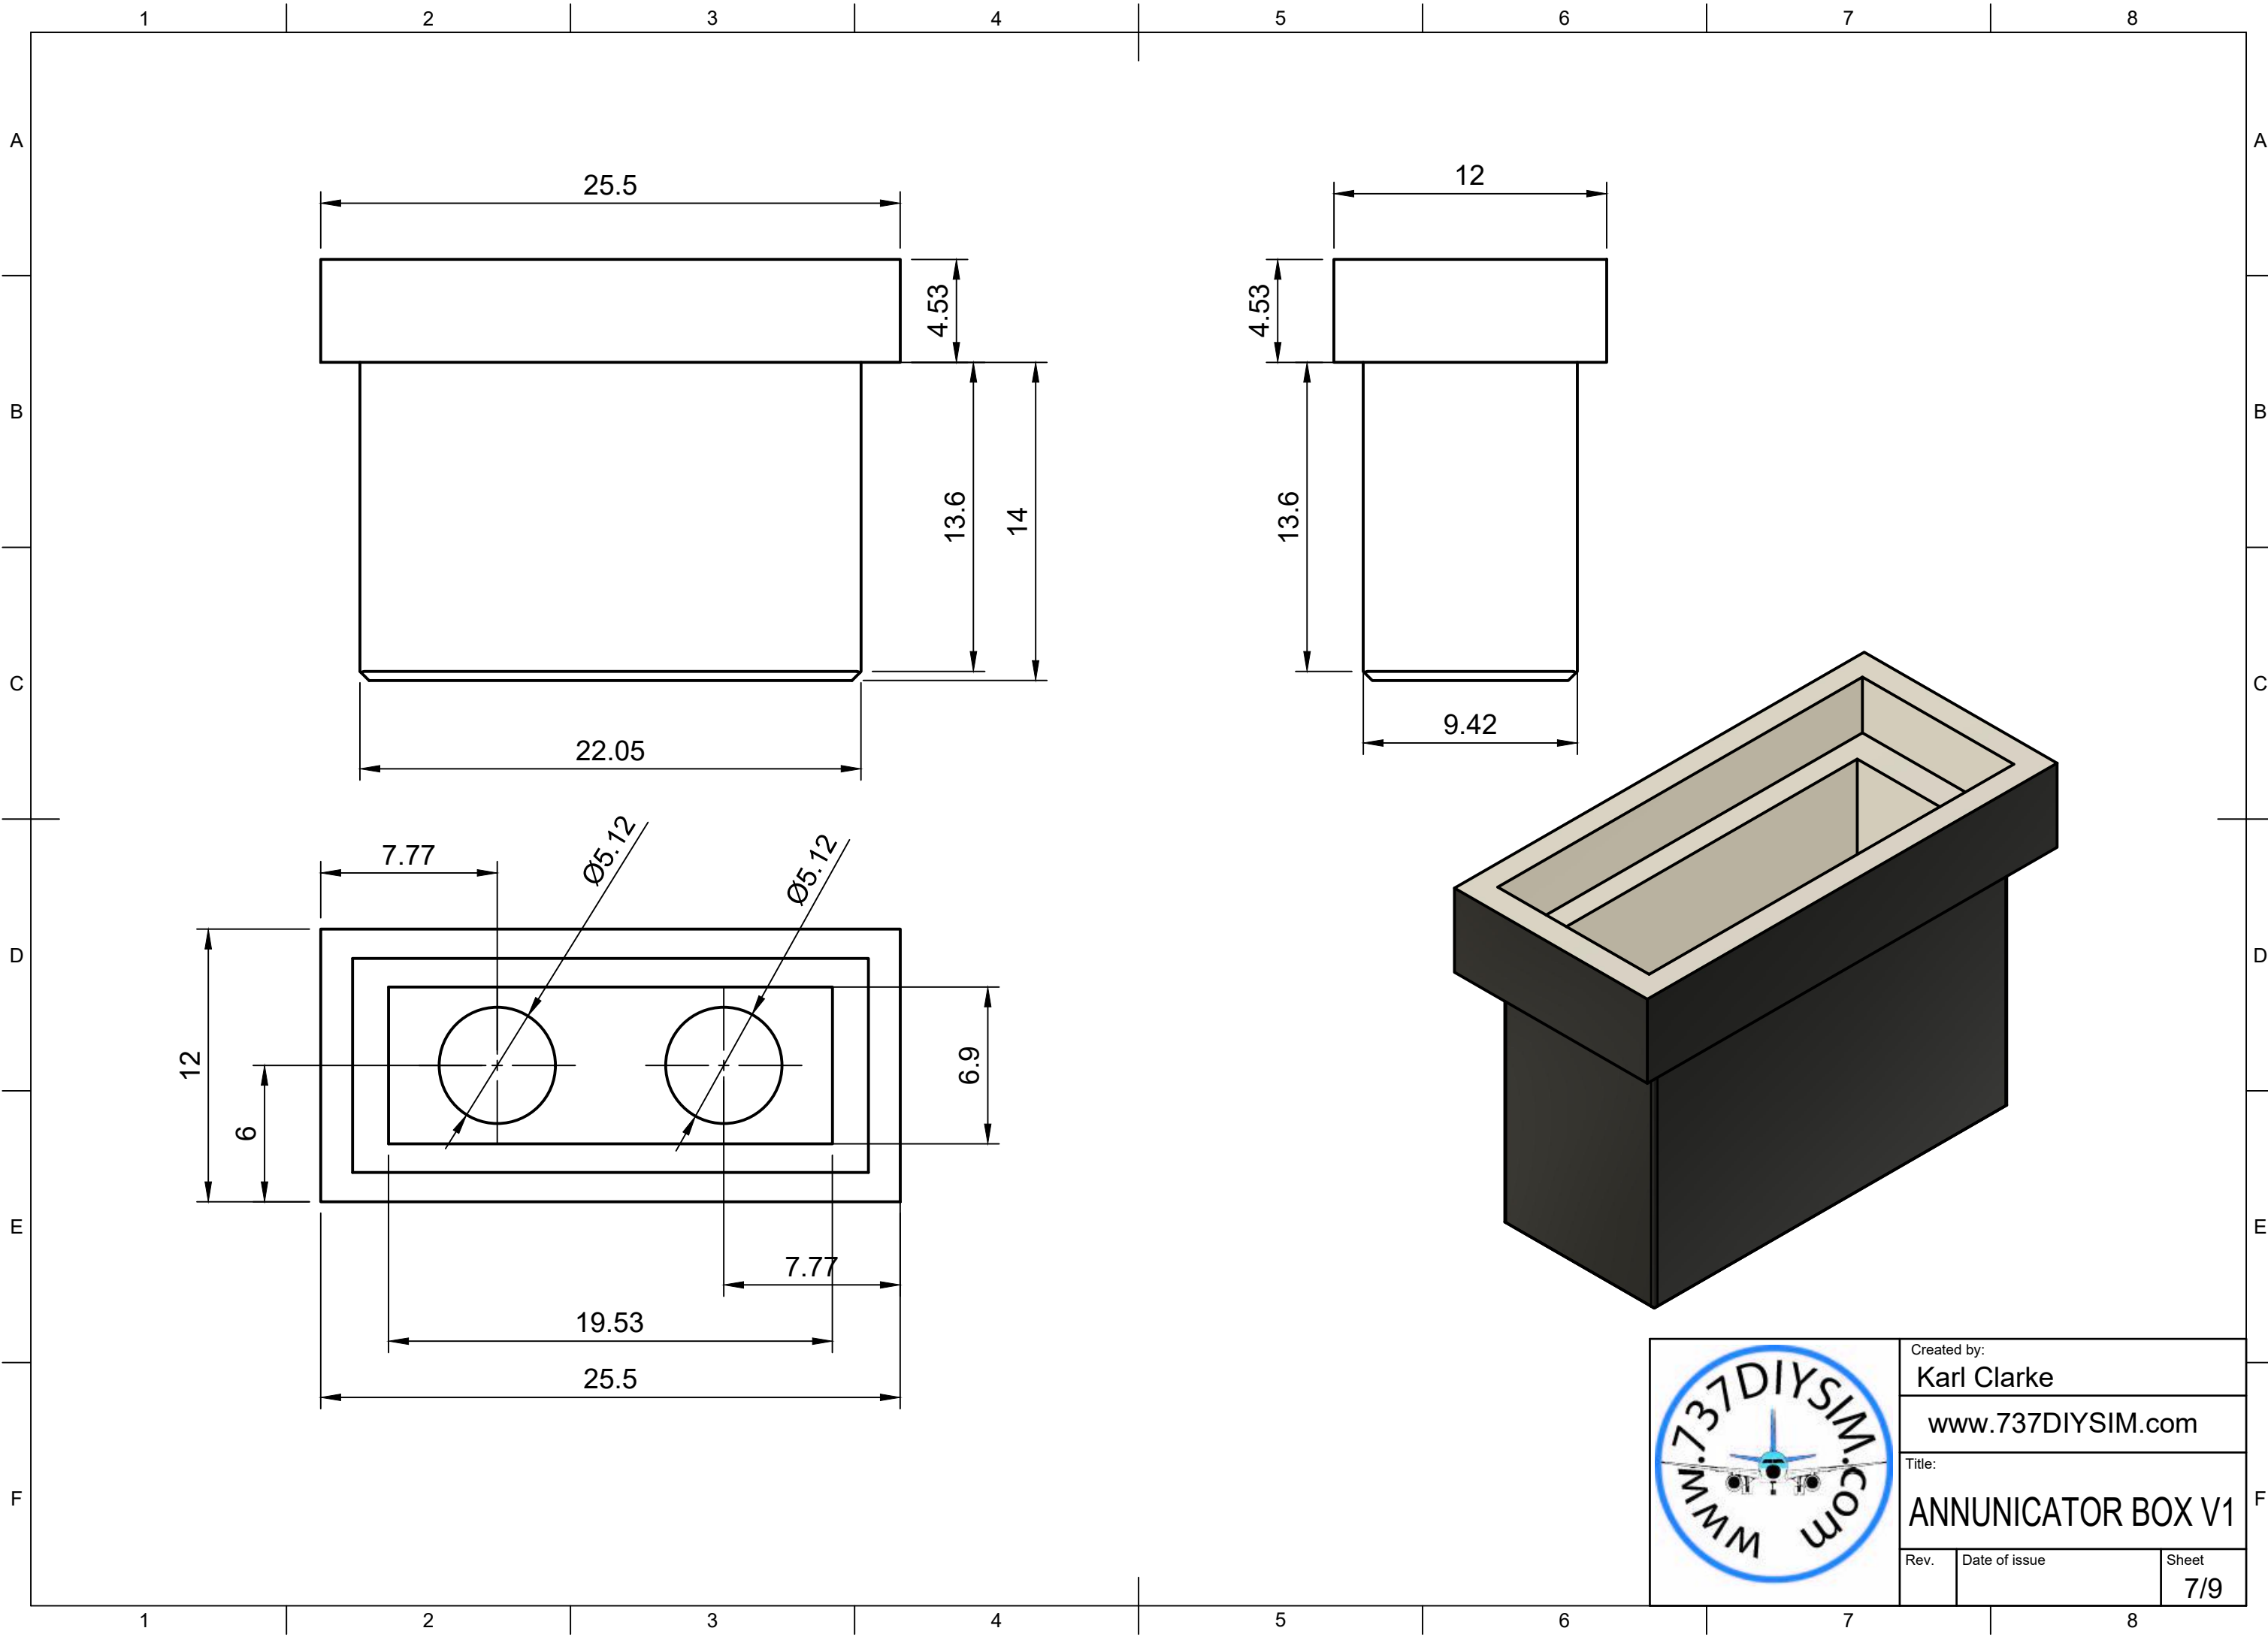

Created by: Karl Clarke		
www.737DIYSIM.com		
Title: ANNUNCIATOR BOX V1		
Rev.	Date of issue	Sheet 7/9