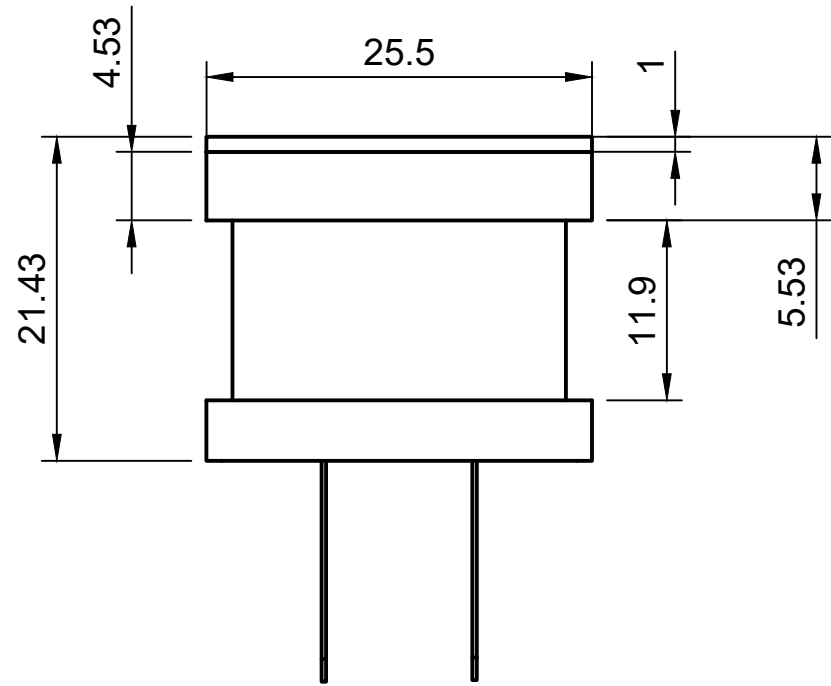

Parts List		
Item	Qty	Part Number
1	1	ANNUNICATOR NOSE GEAR GREEN
2	2	5MM LED Green
3	1	Annunicator Body
4	1	Annunicator Cap

	Created by: Karl Clarke	
	www.737DIYSIM.com	
	Title: ANNUNICATOR BOX V1	
Rev.	Date of issue	Sheet 1/9

Created by: Karl Clarke		
www.737DIYSIM.com		
Title: ANNUNCIATOR BOX V1		
Rev.	Date of issue	Sheet 2/9

1

Parts List		
Item	Qty	Part Number
1	1	Component5

Created by: Karl Clarke		
www.737DIYSIM.com		
Title: ANNUNCIATOR BOX V1		
Rev.	Date of issue	Sheet 3/9

Created by: Karl Clarke		
www.737DIYSIM.com		
Title: ANNUNCIATOR BOX V1		
Rev.	Date of issue	Sheet 4/9

Parts List		
Item	Qty	Part Number
1	2	Lens
2	2	Anode
3	2	Cathode

5mm Ultra Brite LED

	Created by:	
	Karl Clarke	
	www.737DIYSIM.com	
	Title:	
ANNUNCIATOR BOX V1		
Rev.	Date of issue	Sheet
		5/9