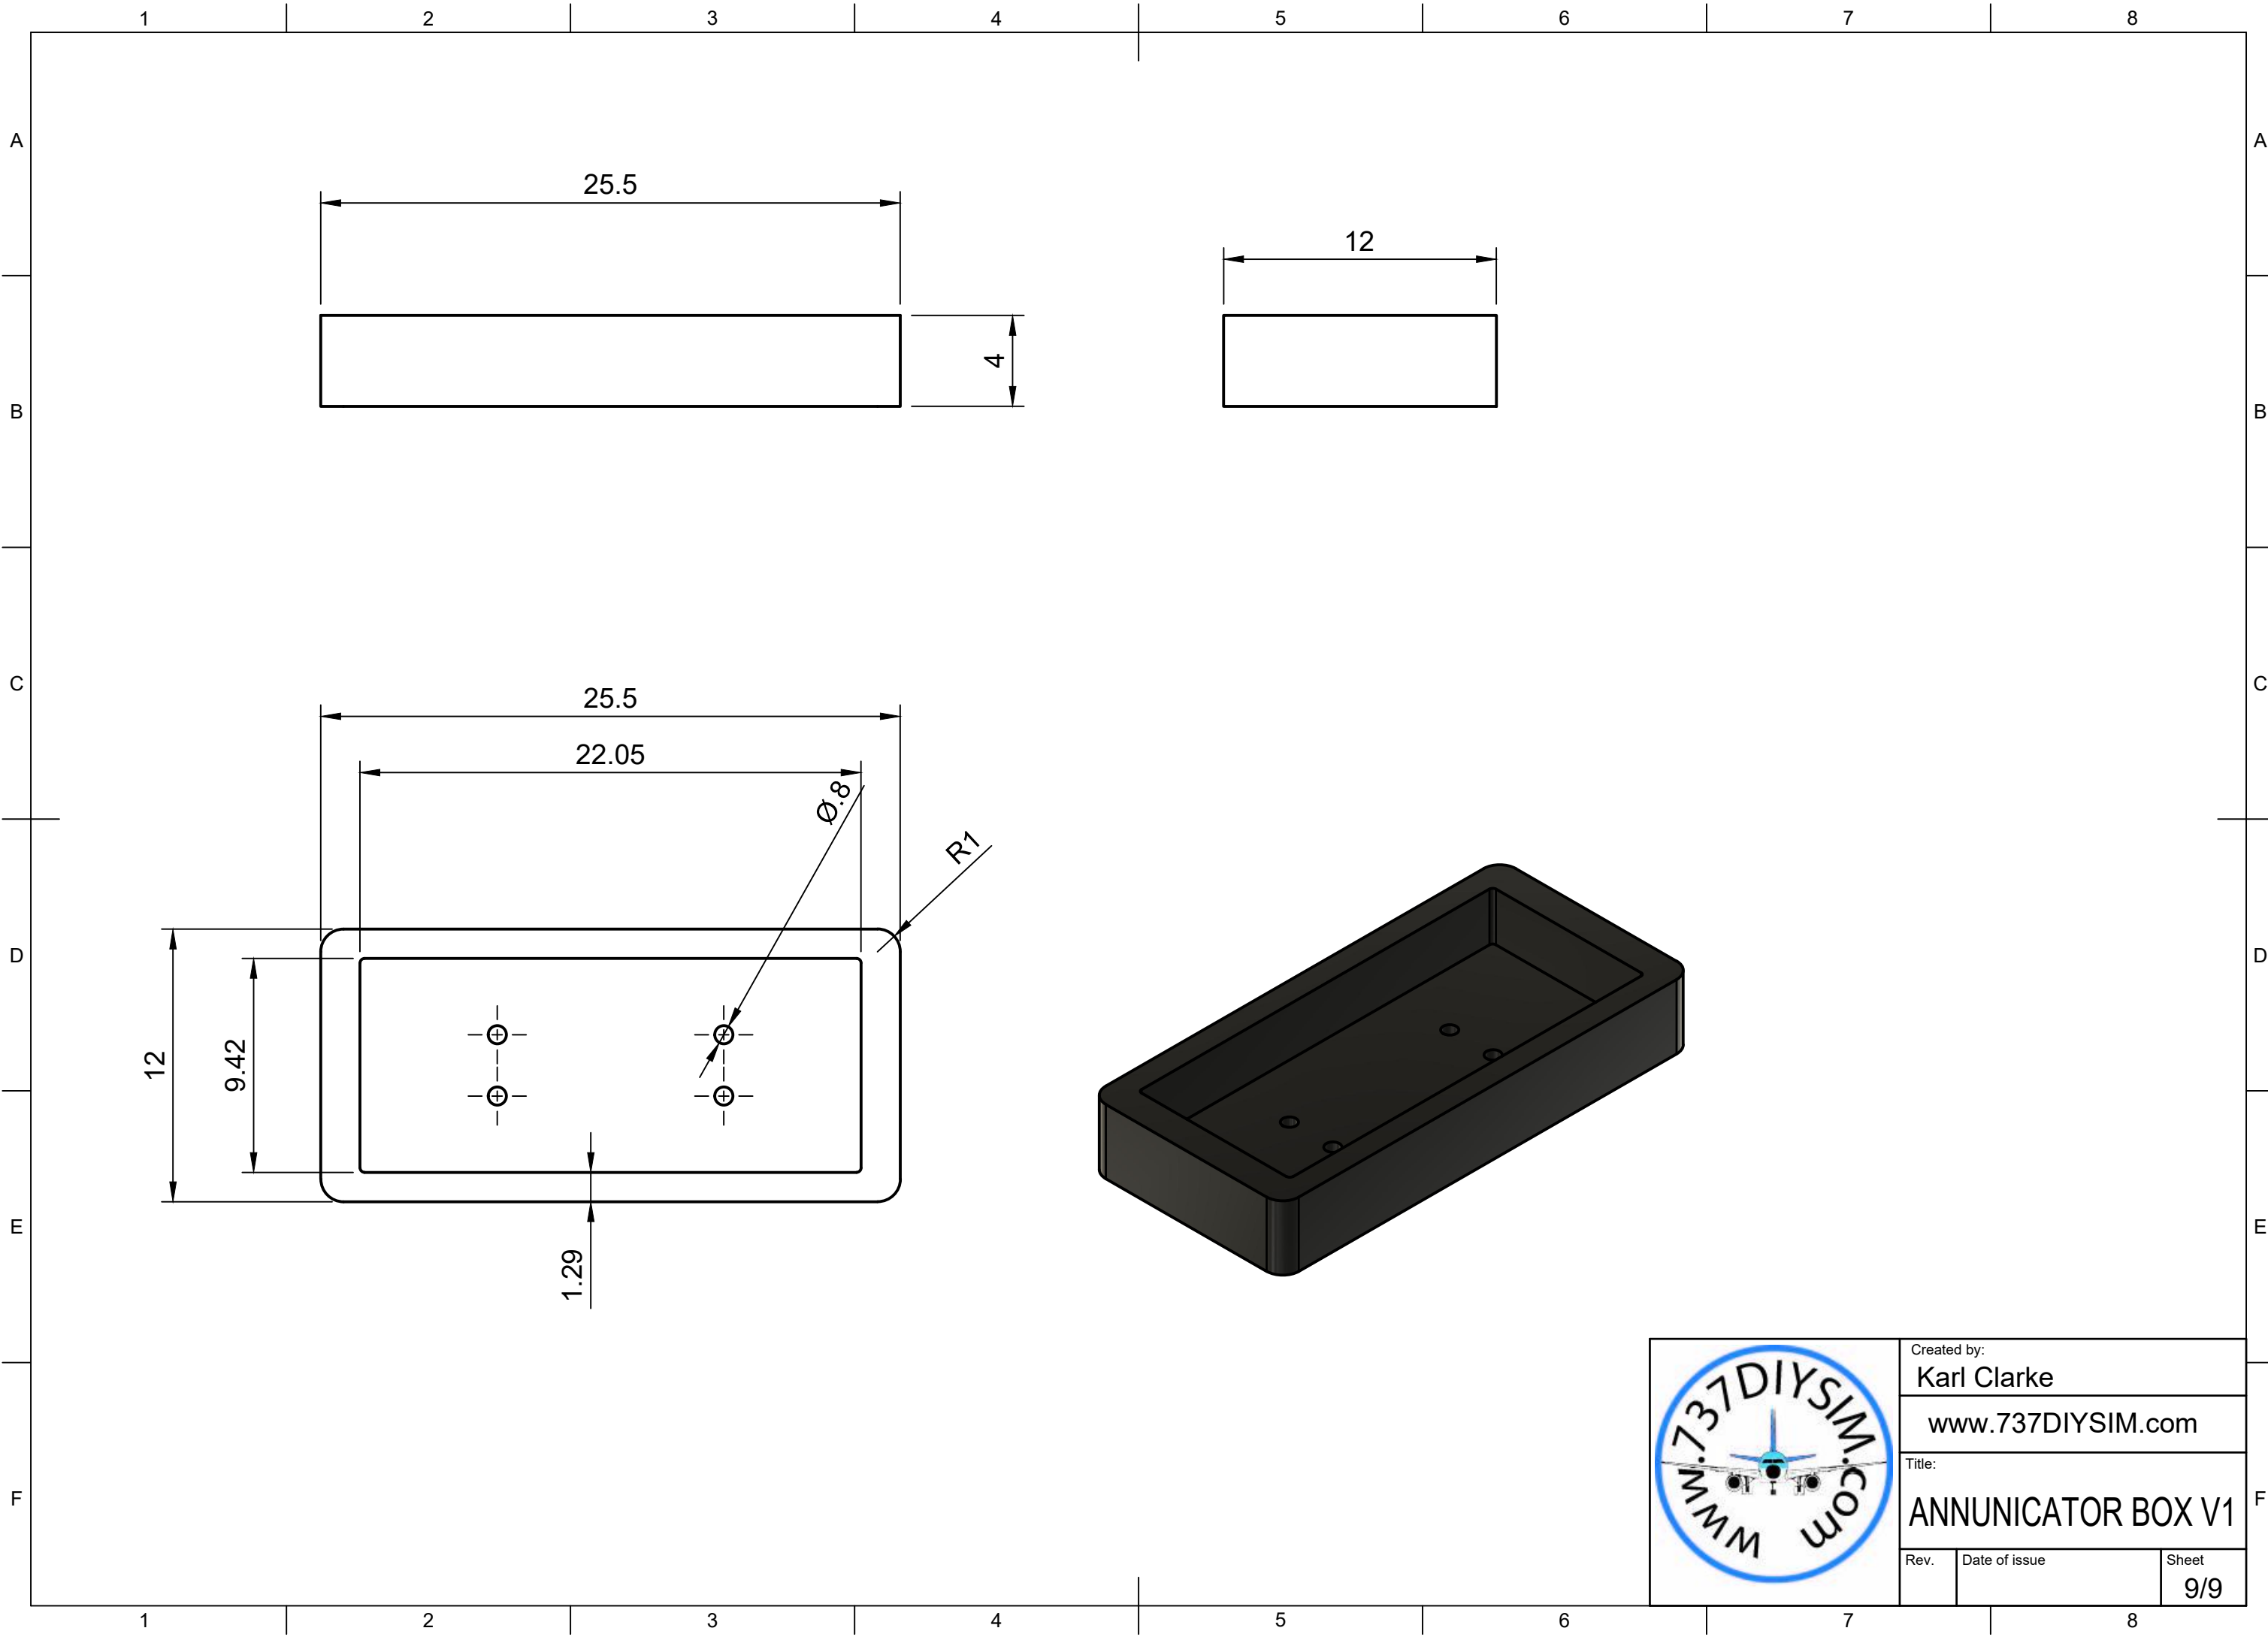

Created by: Karl Clarke		
www.737DIYSIM.com		
Title: ANNUNCIATOR BOX V1		
Rev.	Date of issue	Sheet 9/9