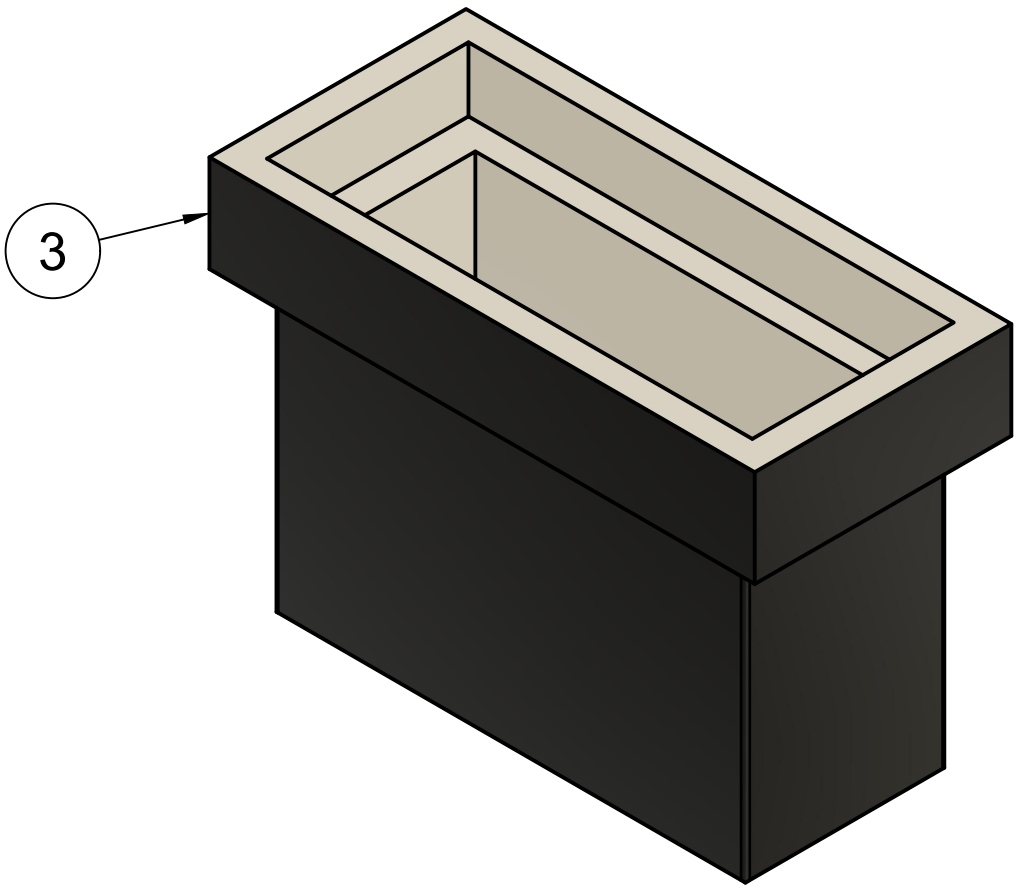

Parts List		
Item	Qty	Part Number
1	1	ANNUNICATOR NOSE GEAR GREEN
2	2	5MM LED Green
3	1	Annunicator Body
4	1	Annunicator Cap

	Created by: Karl Clarke	
	www.737DIYSIM.com	
	Title: ANNUNICATOR BOX V1	
Rev.	Date of issue	Sheet 1/9

Created by: Karl Clarke		
www.737DIYSIM.com		
Title: ANNUNCIATOR BOX V1		
Rev.	Date of issue	Sheet 2/9

1

Parts List		
Item	Qty	Part Number
1	1	Component5

Created by: Karl Clarke		
www.737DIYSIM.com		
Title: ANNUNCIATOR BOX V1		
Rev.	Date of issue	Sheet 3/9

Created by: Karl Clarke		
www.737DIYSIM.com		
Title: ANNUNCIATOR BOX V1		
Rev.	Date of issue	Sheet 4/9

Parts List		
Item	Qty	Part Number
1	2	Lens
2	2	Anode
3	2	Cathode

5mm Ultra Brite LED

	Created by:	
	Karl Clarke	
	www.737DIYSIM.com	
	Title:	
ANNUNCIATOR BOX V1		
Rev.	Date of issue	Sheet
		5/9