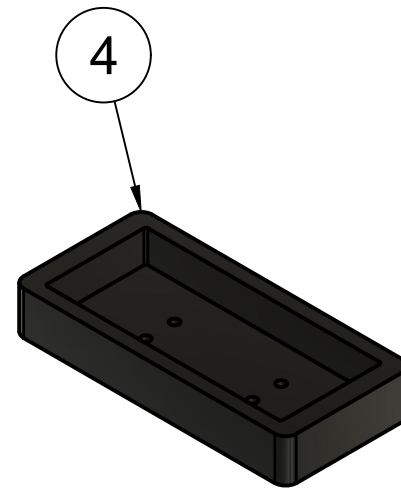

Created by: Karl Clarke		
www.737DIYSIM.com		
Title: ANNUNCIATOR BOX V1		
Rev.	Date of issue	Sheet 4/9

Parts List		
Item	Qty	Part Number
1	2	Lens
2	2	Anode
3	2	Cathode

5mm Ultra Brite LED

	Created by:	
	Karl Clarke	
	www.737DIYSIM.com	
	Title:	
ANNUNCIATOR BOX V1		
Rev.	Date of issue	Sheet
		5/9

Parts List		
Item	Qty	Part Number
3	1	Annunicator Body

	Created by: Karl Clarke	
	www.737DIYSIM.com	
	Title: ANNUNICATOR BOX V1	
Rev.	Date of issue	Sheet 6/9

Created by: Karl Clarke		
www.737DIYSIM.com		
Title: ANNUNCIATOR BOX V1		
Rev.	Date of issue	Sheet 7/9

Parts List		
Item	Qty	Part Number
4	1	Annunicator Cap

	Created by: Karl Clarke	
	www.737DIYSIM.com	
	Title: ANNUNICATOR BOX V1	
	Rev.	Date of issue

Created by: Karl Clarke		
www.737DIYSIM.com		
Title: ANNUNCIATOR BOX V1		
Rev.	Date of issue	Sheet 9/9