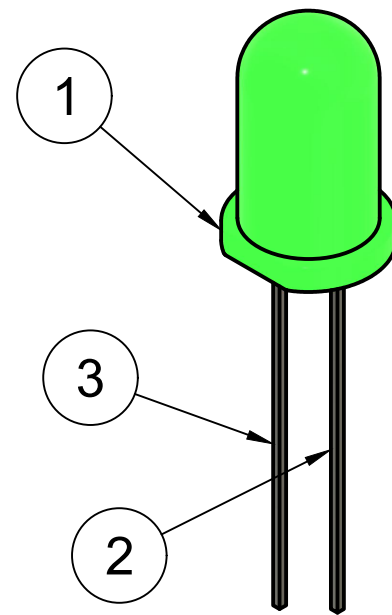

Parts List		
Item	Qty	Part Number
1	1	ANNUNICATOR NOSE GEAR GREEN
2	2	5MM LED Green
3	1	Annunicator Body
4	1	Annunicator Cap

	Created by: Karl Clarke	
	www.737DIYSIM.com	
	Title: ANNUNICATOR BOX V1	
Rev.	Date of issue	Sheet 1/9

Created by: Karl Clarke		
www.737DIYSIM.com		
Title: ANNUNCIATOR BOX V1		
Rev.	Date of issue	Sheet 2/9

1

Parts List		
Item	Qty	Part Number
1	1	Component5

Created by: Karl Clarke		
www.737DIYSIM.com		
Title: ANNUNCIATOR BOX V1		
Rev.	Date of issue	Sheet 3/9

Created by: Karl Clarke		
www.737DIYSIM.com		
Title: ANNUNCIATOR BOX V1		
Rev.	Date of issue	Sheet 4/9

Parts List		
Item	Qty	Part Number
1	2	Lens
2	2	Anode
3	2	Cathode

5mm Ultra Brite LED

	Created by:	
	Karl Clarke	
	www.737DIYSIM.com	
	Title:	
ANNUNCIATOR BOX V1		
Rev.	Date of issue	Sheet
		5/9

Parts List		
Item	Qty	Part Number
3	1	Annunicator Body

	Created by: Karl Clarke	
	www.737DIYSIM.com	
	Title: ANNUNICATOR BOX V1	
Rev.	Date of issue	Sheet 6/9

Created by: Karl Clarke		
www.737DIYSIM.com		
Title: ANNUNCIATOR BOX V1		
Rev.	Date of issue	Sheet 7/9