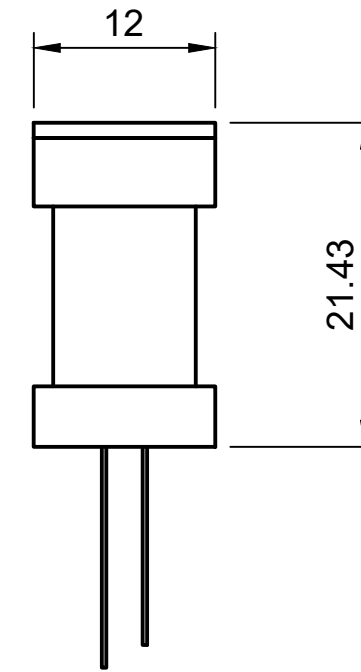

Parts List		
Item	Qty	Part Number
1	1	ANNUNICATOR NOSE GEAR GREEN
2	2	5MM LED Green
3	1	Annunicator Body
4	1	Annunicator Cap

	Created by: Karl Clarke	
	www.737DIYSIM.com	
	Title: ANNUNICATOR BOX V1	
Rev.	Date of issue	Sheet 1/9

Created by: Karl Clarke		
www.737DIYSIM.com		
Title: ANNUNCIATOR BOX V1		
Rev.	Date of issue	Sheet 2/9

1

Parts List		
Item	Qty	Part Number
1	1	Component5

Created by: Karl Clarke		
www.737DIYSIM.com		
Title: ANNUNCIATOR BOX V1		
Rev.	Date of issue	Sheet 3/9

Created by: Karl Clarke		
www.737DIYSIM.com		
Title: ANNUNCIATOR BOX V1		
Rev.	Date of issue	Sheet 4/9

Parts List		
Item	Qty	Part Number
1	2	Lens
2	2	Anode
3	2	Cathode

5mm Ultra Brite LED

	Created by:	
	Karl Clarke	
	www.737DIYSIM.com	
	Title:	
ANNUNCIATOR BOX V1		
Rev.	Date of issue	Sheet
		5/9

Parts List		
Item	Qty	Part Number
3	1	Annunicator Body

	Created by: Karl Clarke	
	www.737DIYSIM.com	
	Title: ANNUNICATOR BOX V1	
Rev.	Date of issue	Sheet 6/9

Created by: Karl Clarke		
www.737DIYSIM.com		
Title: ANNUNCIATOR BOX V1		
Rev.	Date of issue	Sheet 7/9