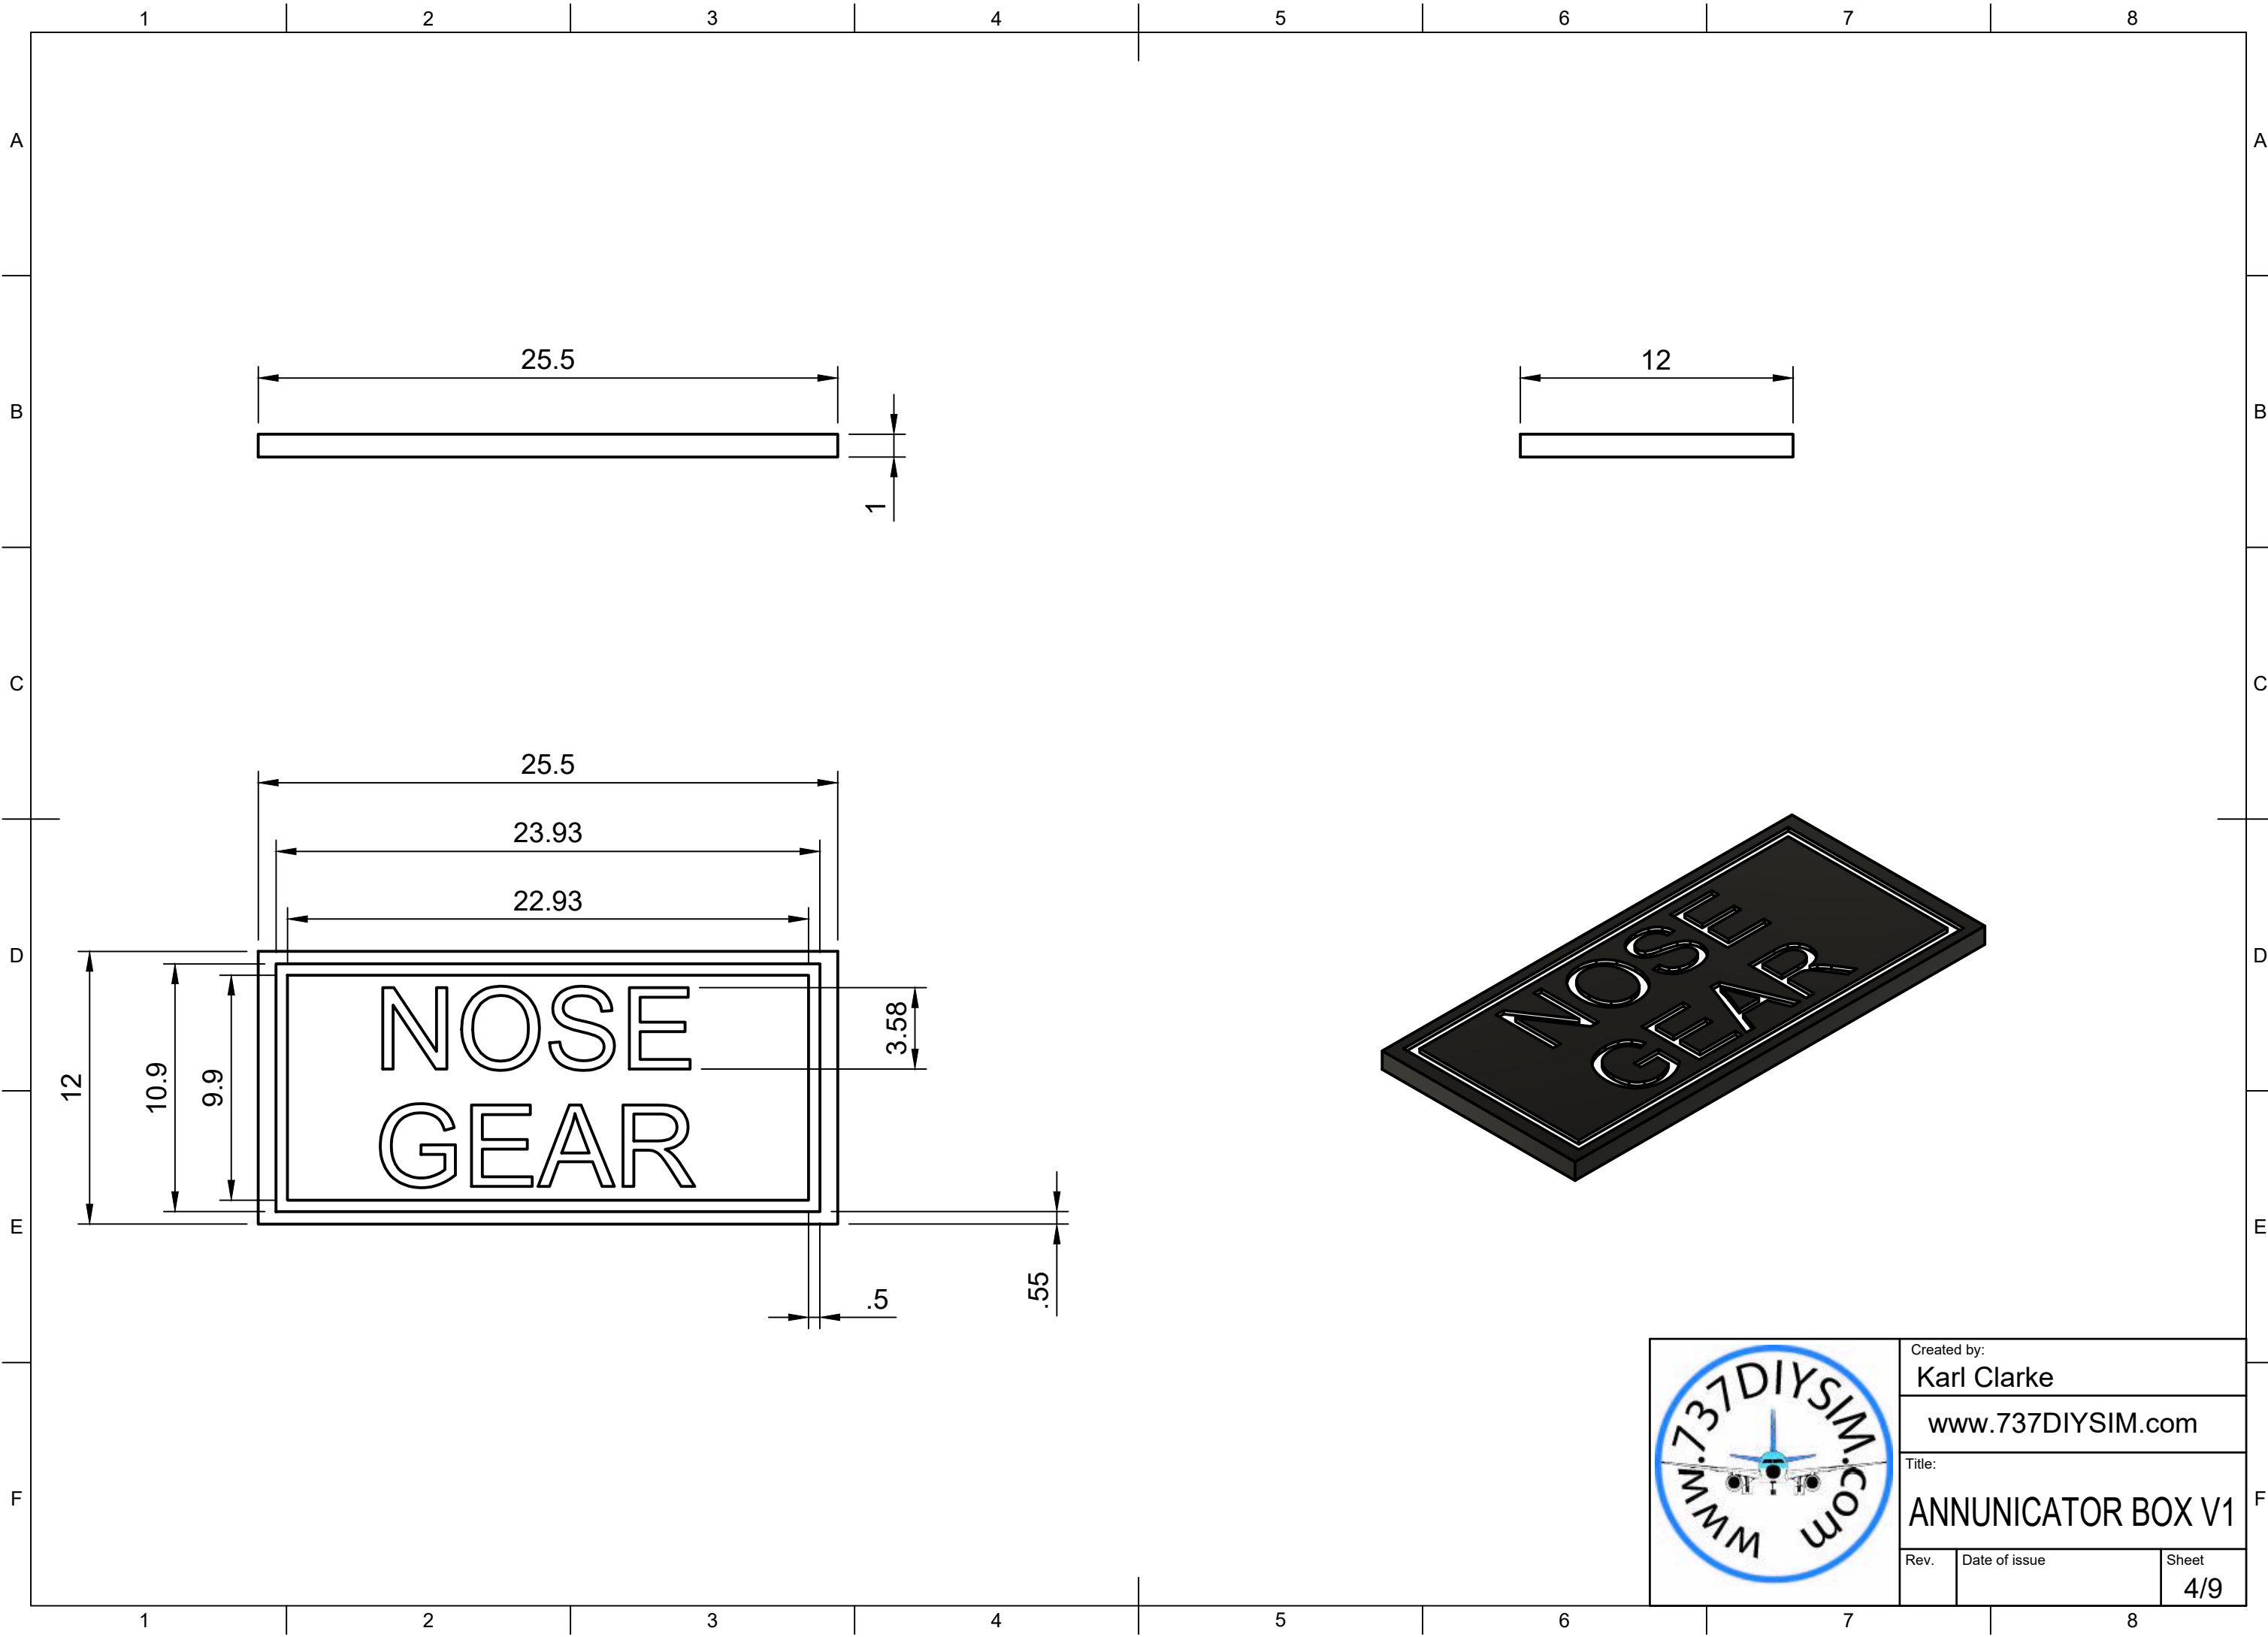

Created by: Karl Clarke		
www.737DIYSIM.com		
Title: ANNUNCIATOR BOX V1		
Rev.	Date of issue	Sheet 4/9