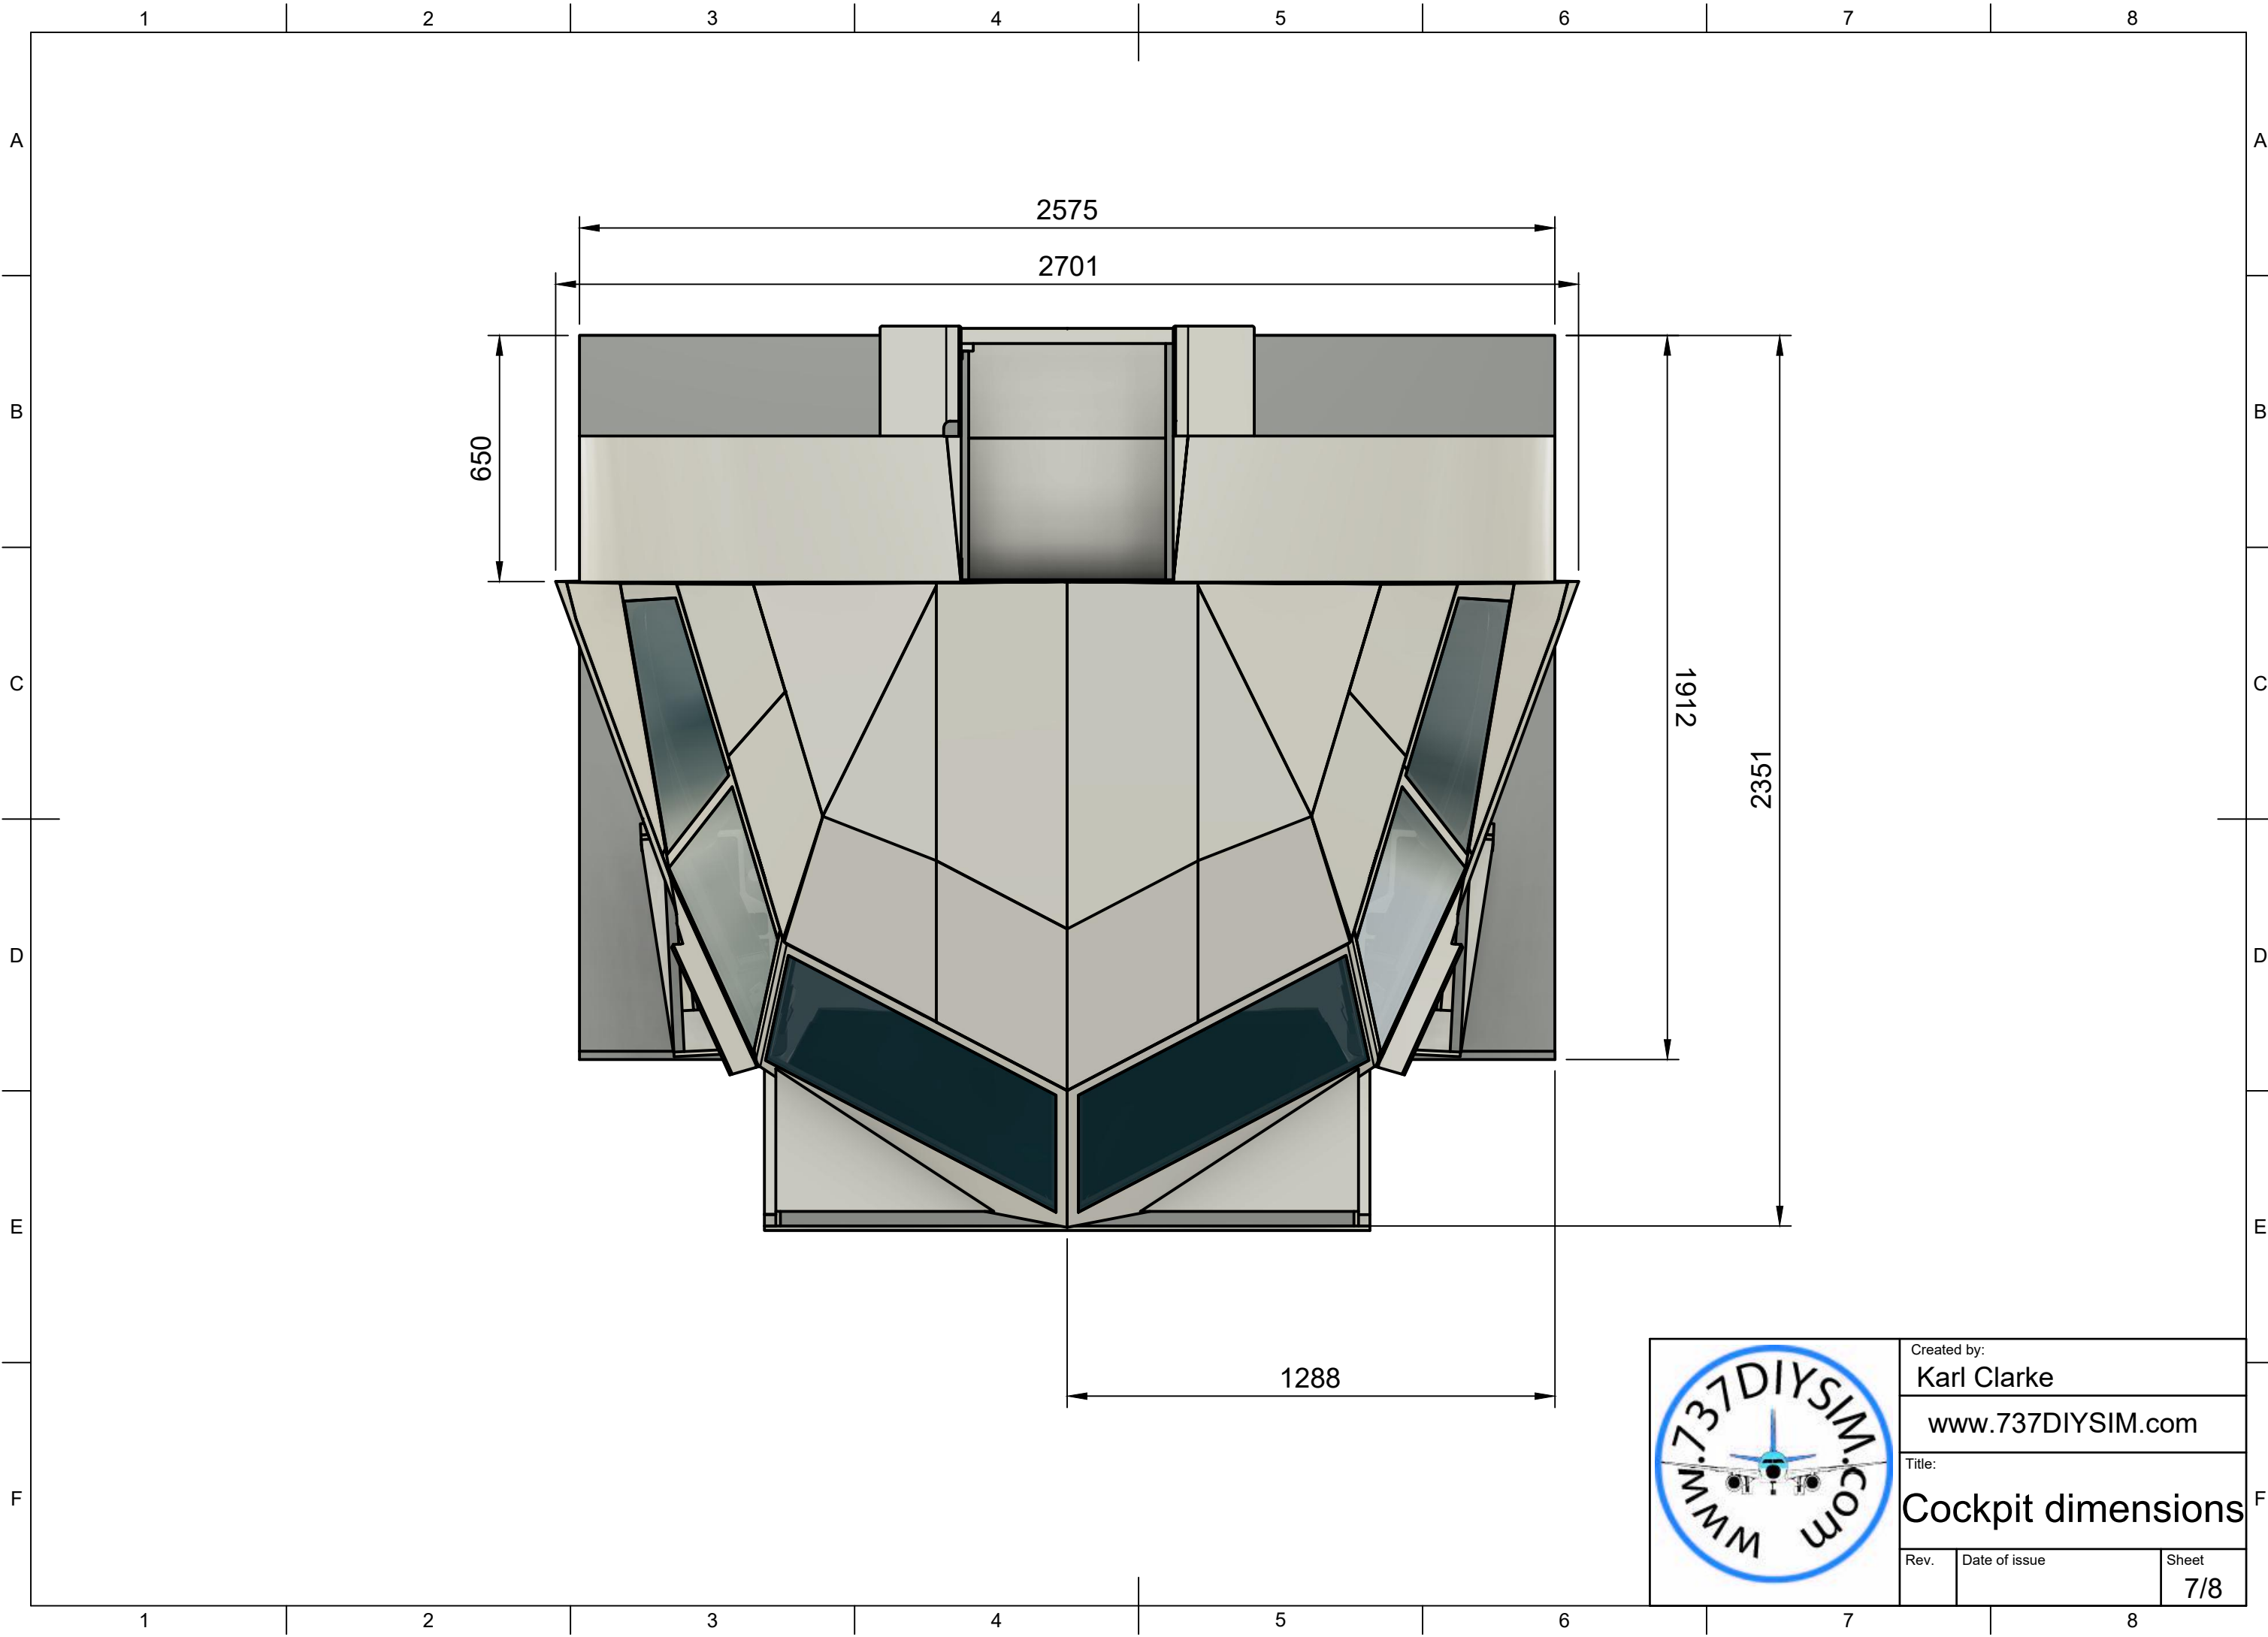

Created by: Karl Clarke	
	www.737DIYSIM.com	
	Title: Cockpit dimensions	
Rev.	Date of issue	Sheet 7/8