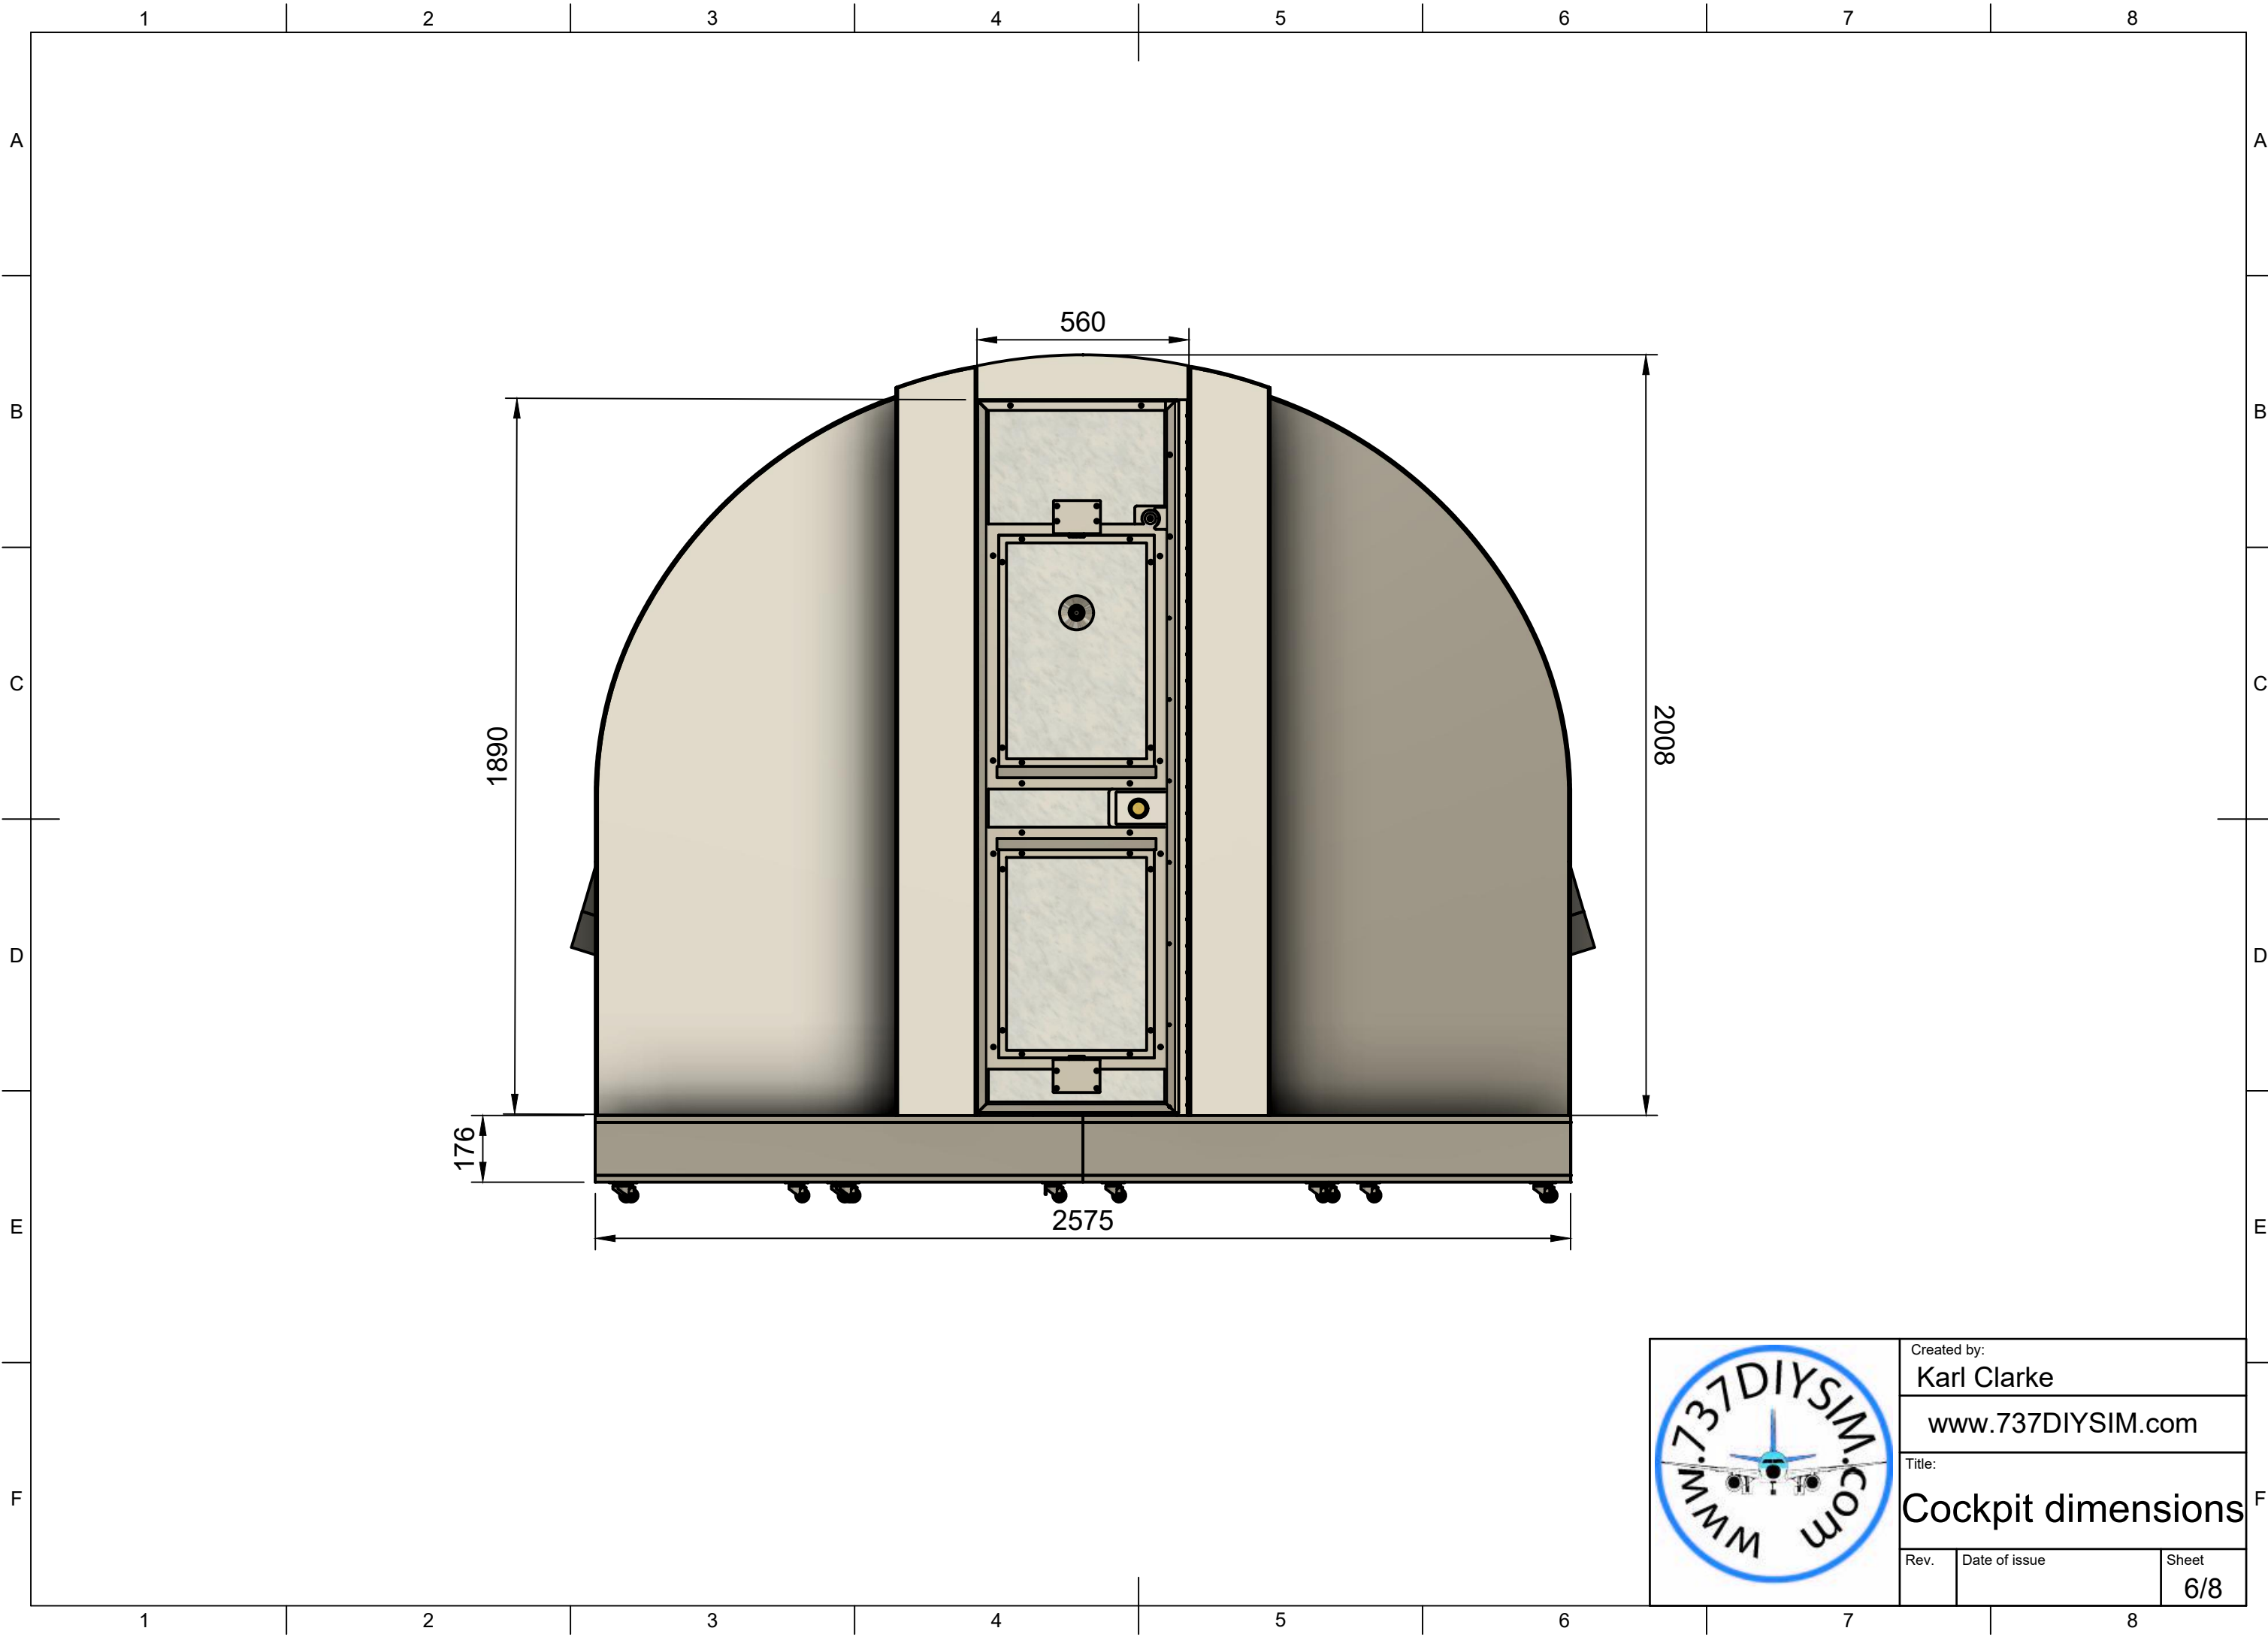

Created by:		
Karl Clarke		
www.737DIYSIM.com		
Title:		
Cockpit dimensions		
Rev.	Date of issue	Sheet
		1/8

Parts List		
Item	Qty	Part Number
1	2	Sidewall Floor
2	1	Cockpit Sidewall Assy
3	1	Control Column Floor
4	1	Overhead Assy
5	1	Throttle Assy
6	1	PEDESTAL MDF v1
7	2	CONTROL cOLUMN
8	2	Seat Moch Up
9	1	Pedestal Floor
10	1	Cockpit Front Section Simple
11	1	737 Rear Bulkhead Assy simple
12	1	Entrance Pillar RH
13	1	Cockpit Door

Created by: Karl Clarke		
www.737DIYSIM.com		
Title: Cockpit dimensions		
Rev.	Date of issue	Sheet 2/8

Created by: Karl Clarke		
www.737DIYSIM.com		
Title: Cockpit dimensions		
Rev.	Date of issue	Sheet 3/8

Created by:		
Karl Clarke		
www.737DIYSIM.com		
Title:		
Cockpit dimensions		
Rev.	Date of issue	Sheet
		4/8

Created by:		
Karl Clarke		
www.737DIYSIM.com		
Title:		
Cockpit dimensions		
Rev.	Date of issue	Sheet
		5/8

Created by: Karl Clarke		
www.737DIYSIM.com		
Title: Cockpit dimensions		
Rev.	Date of issue	Sheet 8/8