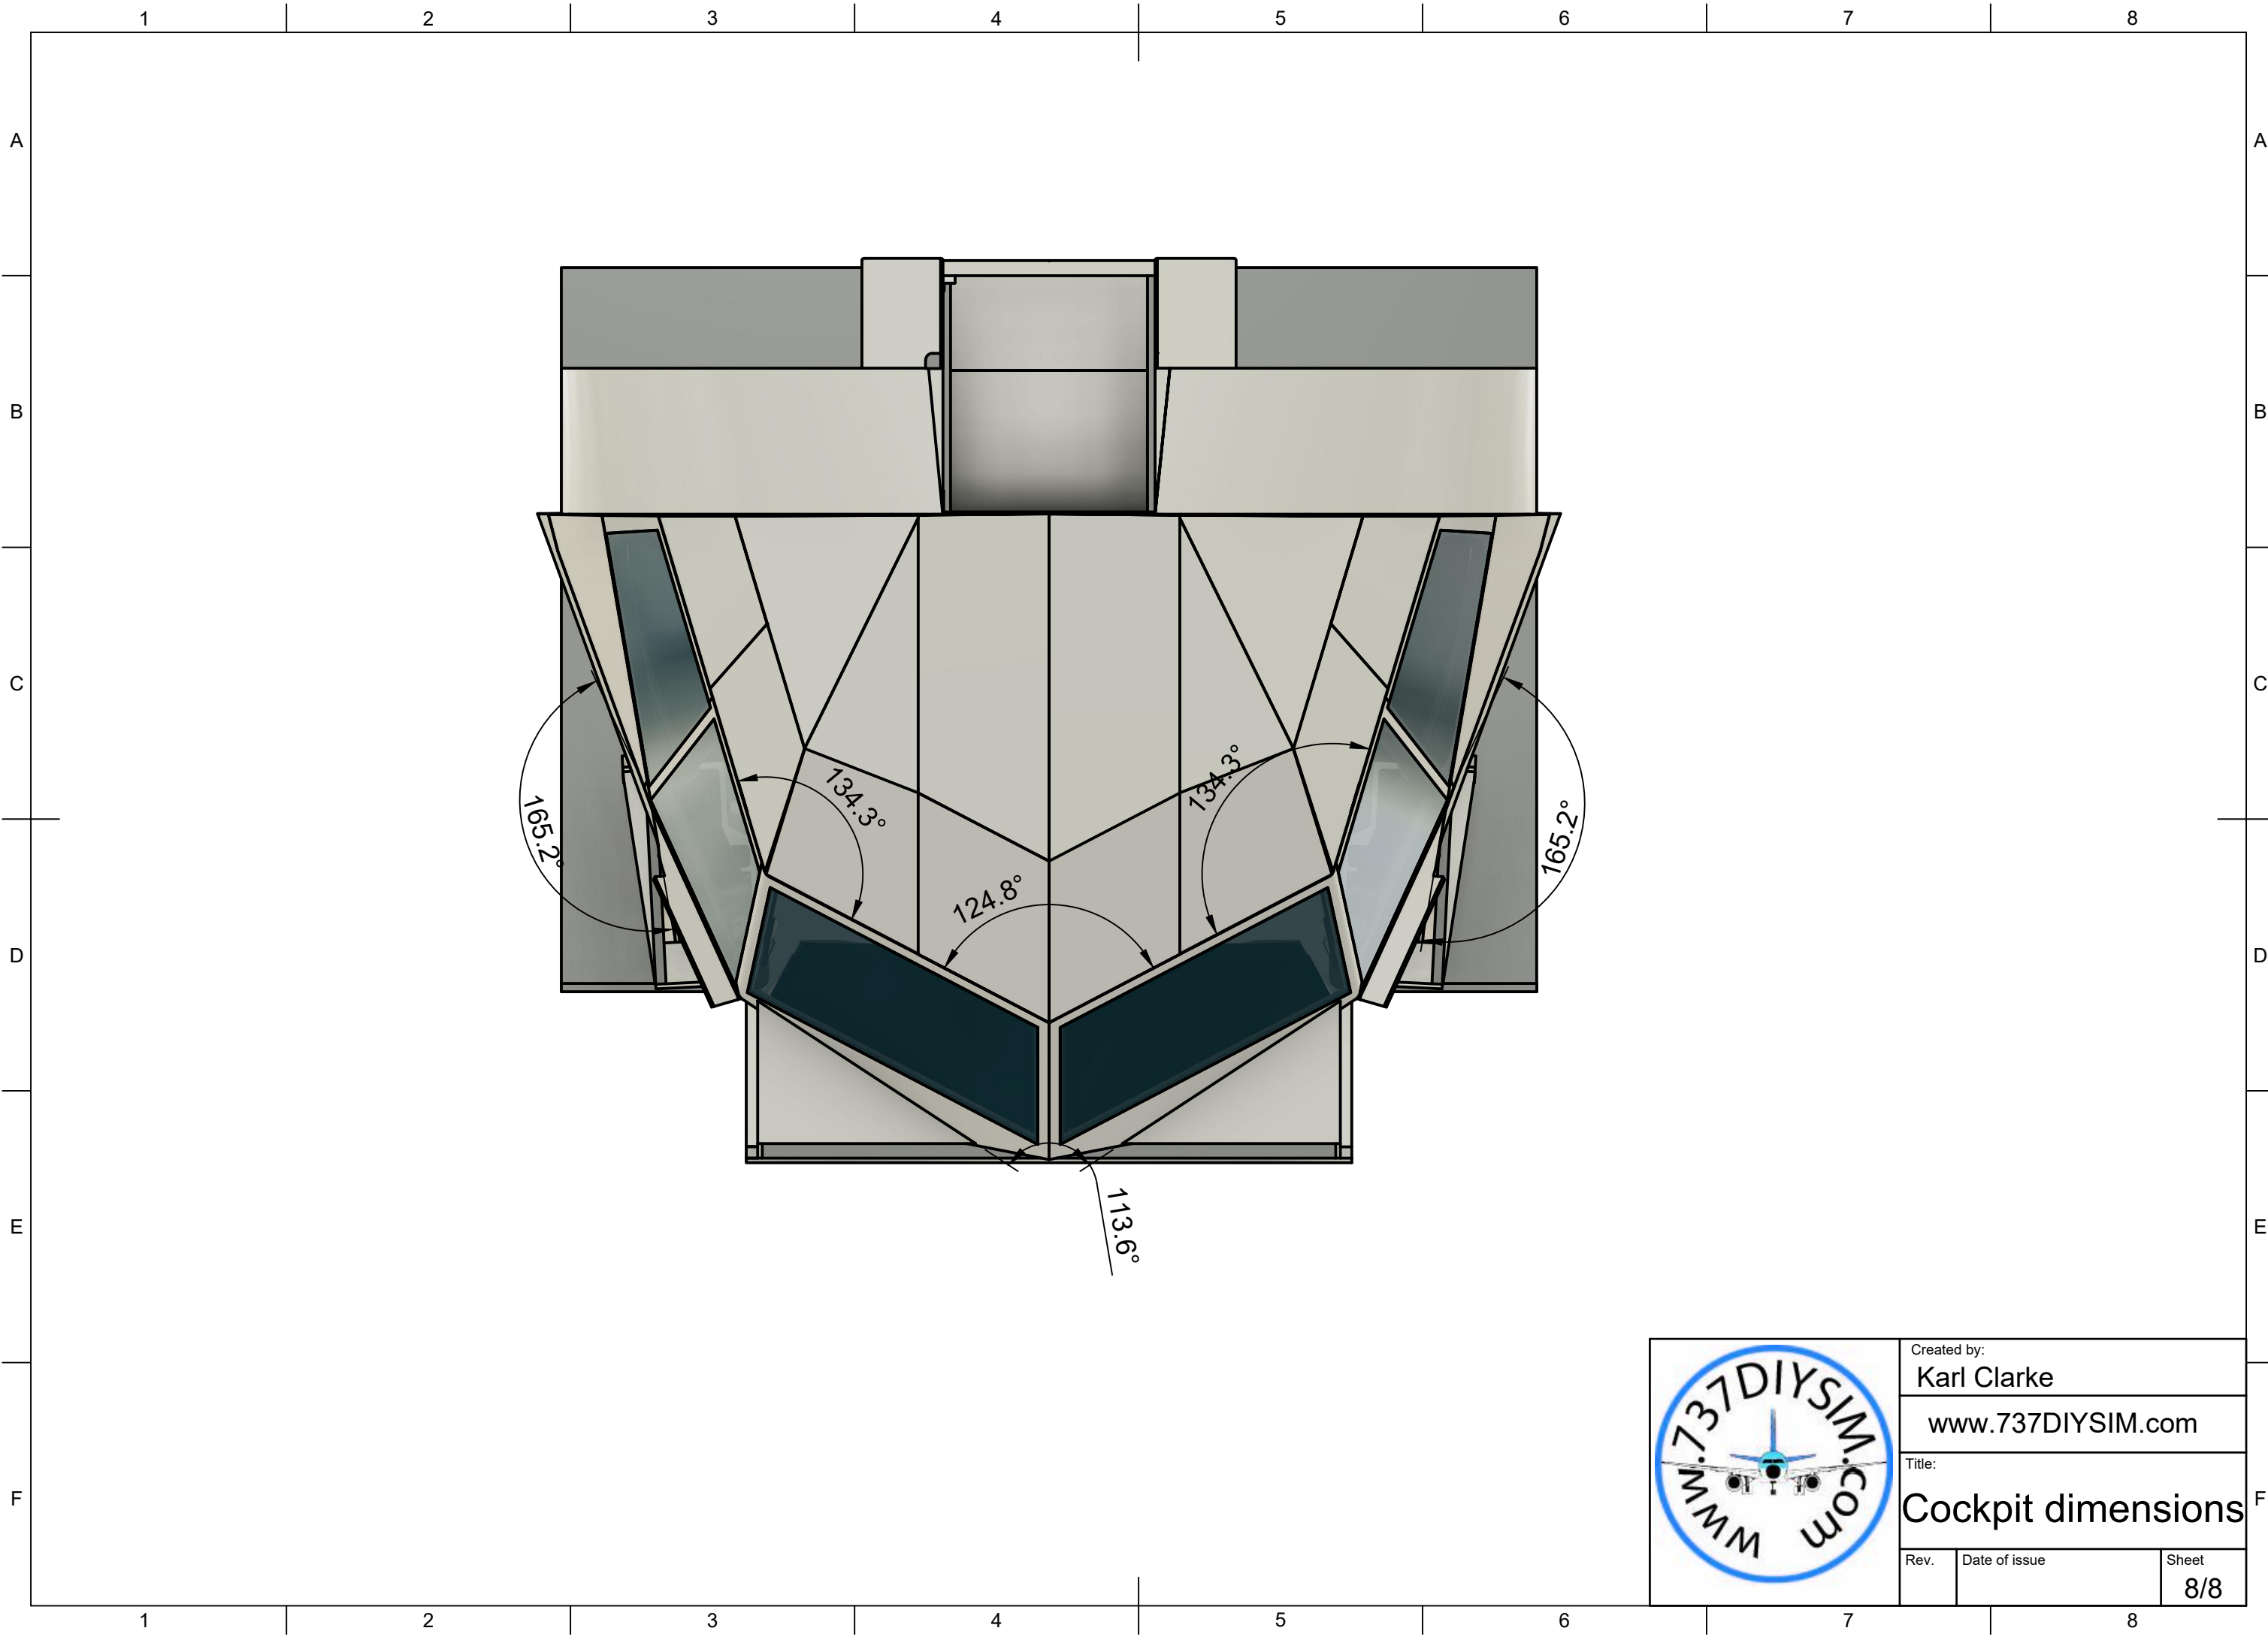

Created by:		
Karl Clarke		
www.737DIYSIM.com		
Title:		
Cockpit dimensions		
Rev.	Date of issue	Sheet
		1/8

Parts List		
Item	Qty	Part Number
1	2	Sidewall Floor
2	1	Cockpit Sidewall Assy
3	1	Control Column Floor
4	1	Overhead Assy
5	1	Throttle Assy
6	1	PEDESTAL MDF v1
7	2	CONTROL cOLUMN
8	2	Seat Moch Up
9	1	Pedestal Floor
10	1	Cockpit Front Section Simple
11	1	737 Rear Bulkhead Assy simple
12	1	Entrance Pillar RH
13	1	Cockpit Door

Created by:		
Karl Clarke		
www.737DIYSIM.com		
Title:		
Cockpit dimensions		
Rev.	Date of issue	Sheet
		4/8

Created by:		
Karl Clarke		
www.737DIYSIM.com		
Title:		
Cockpit dimensions		
Rev.	Date of issue	Sheet
		5/8

Created by:		
Karl Clarke		
www.737DIYSIM.com		
Title:		
Cockpit dimensions		
Rev.	Date of issue	Sheet
		6/8

	Created by: Karl Clarke	
	www.737DIYSIM.com	
	Title: Cockpit dimensions	
Rev.	Date of issue	Sheet 7/8

Created by: Karl Clarke		
www.737DIYSIM.com		
Title: Cockpit dimensions		
Rev.	Date of issue	Sheet 8/8