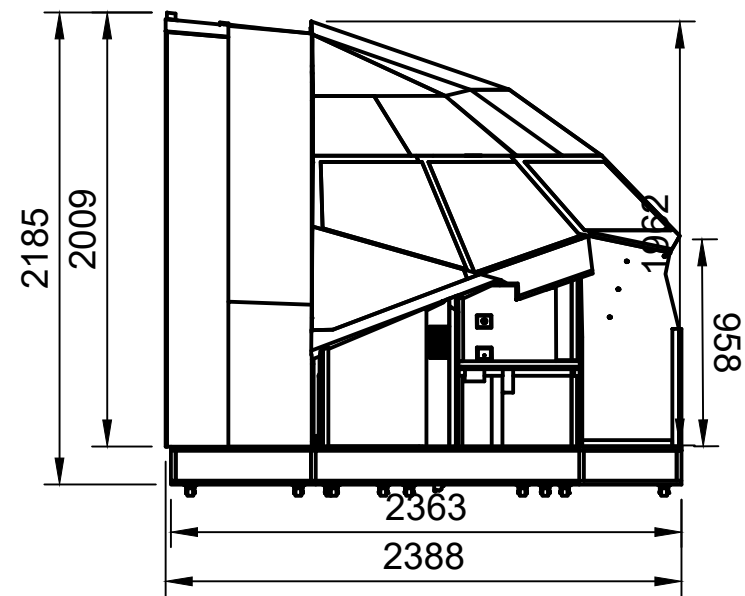

Created by:		
Karl Clarke		
www.737DIYSIM.com		
Title:		
Cockpit dimensions		
Rev.	Date of issue	Sheet
		1/8

Parts List		
Item	Qty	Part Number
1	2	Sidewall Floor
2	1	Cockpit Sidewall Assy
3	1	Control Column Floor
4	1	Overhead Assy
5	1	Throttle Assy
6	1	PEDESTAL MDF v1
7	2	CONTROL cOLUMN
8	2	Seat Moch Up
9	1	Pedestal Floor
10	1	Cockpit Front Section Simple
11	1	737 Rear Bulkhead Assy simple
12	1	Entrance Pillar RH
13	1	Cockpit Door

Created by: Karl Clarke		
www.737DIYSIM.com		
Title: Cockpit dimensions		
Rev.	Date of issue	Sheet 2/8

Created by: Karl Clarke		
www.737DIYSIM.com		
Title: Cockpit dimensions		
Rev.	Date of issue	Sheet 3/8