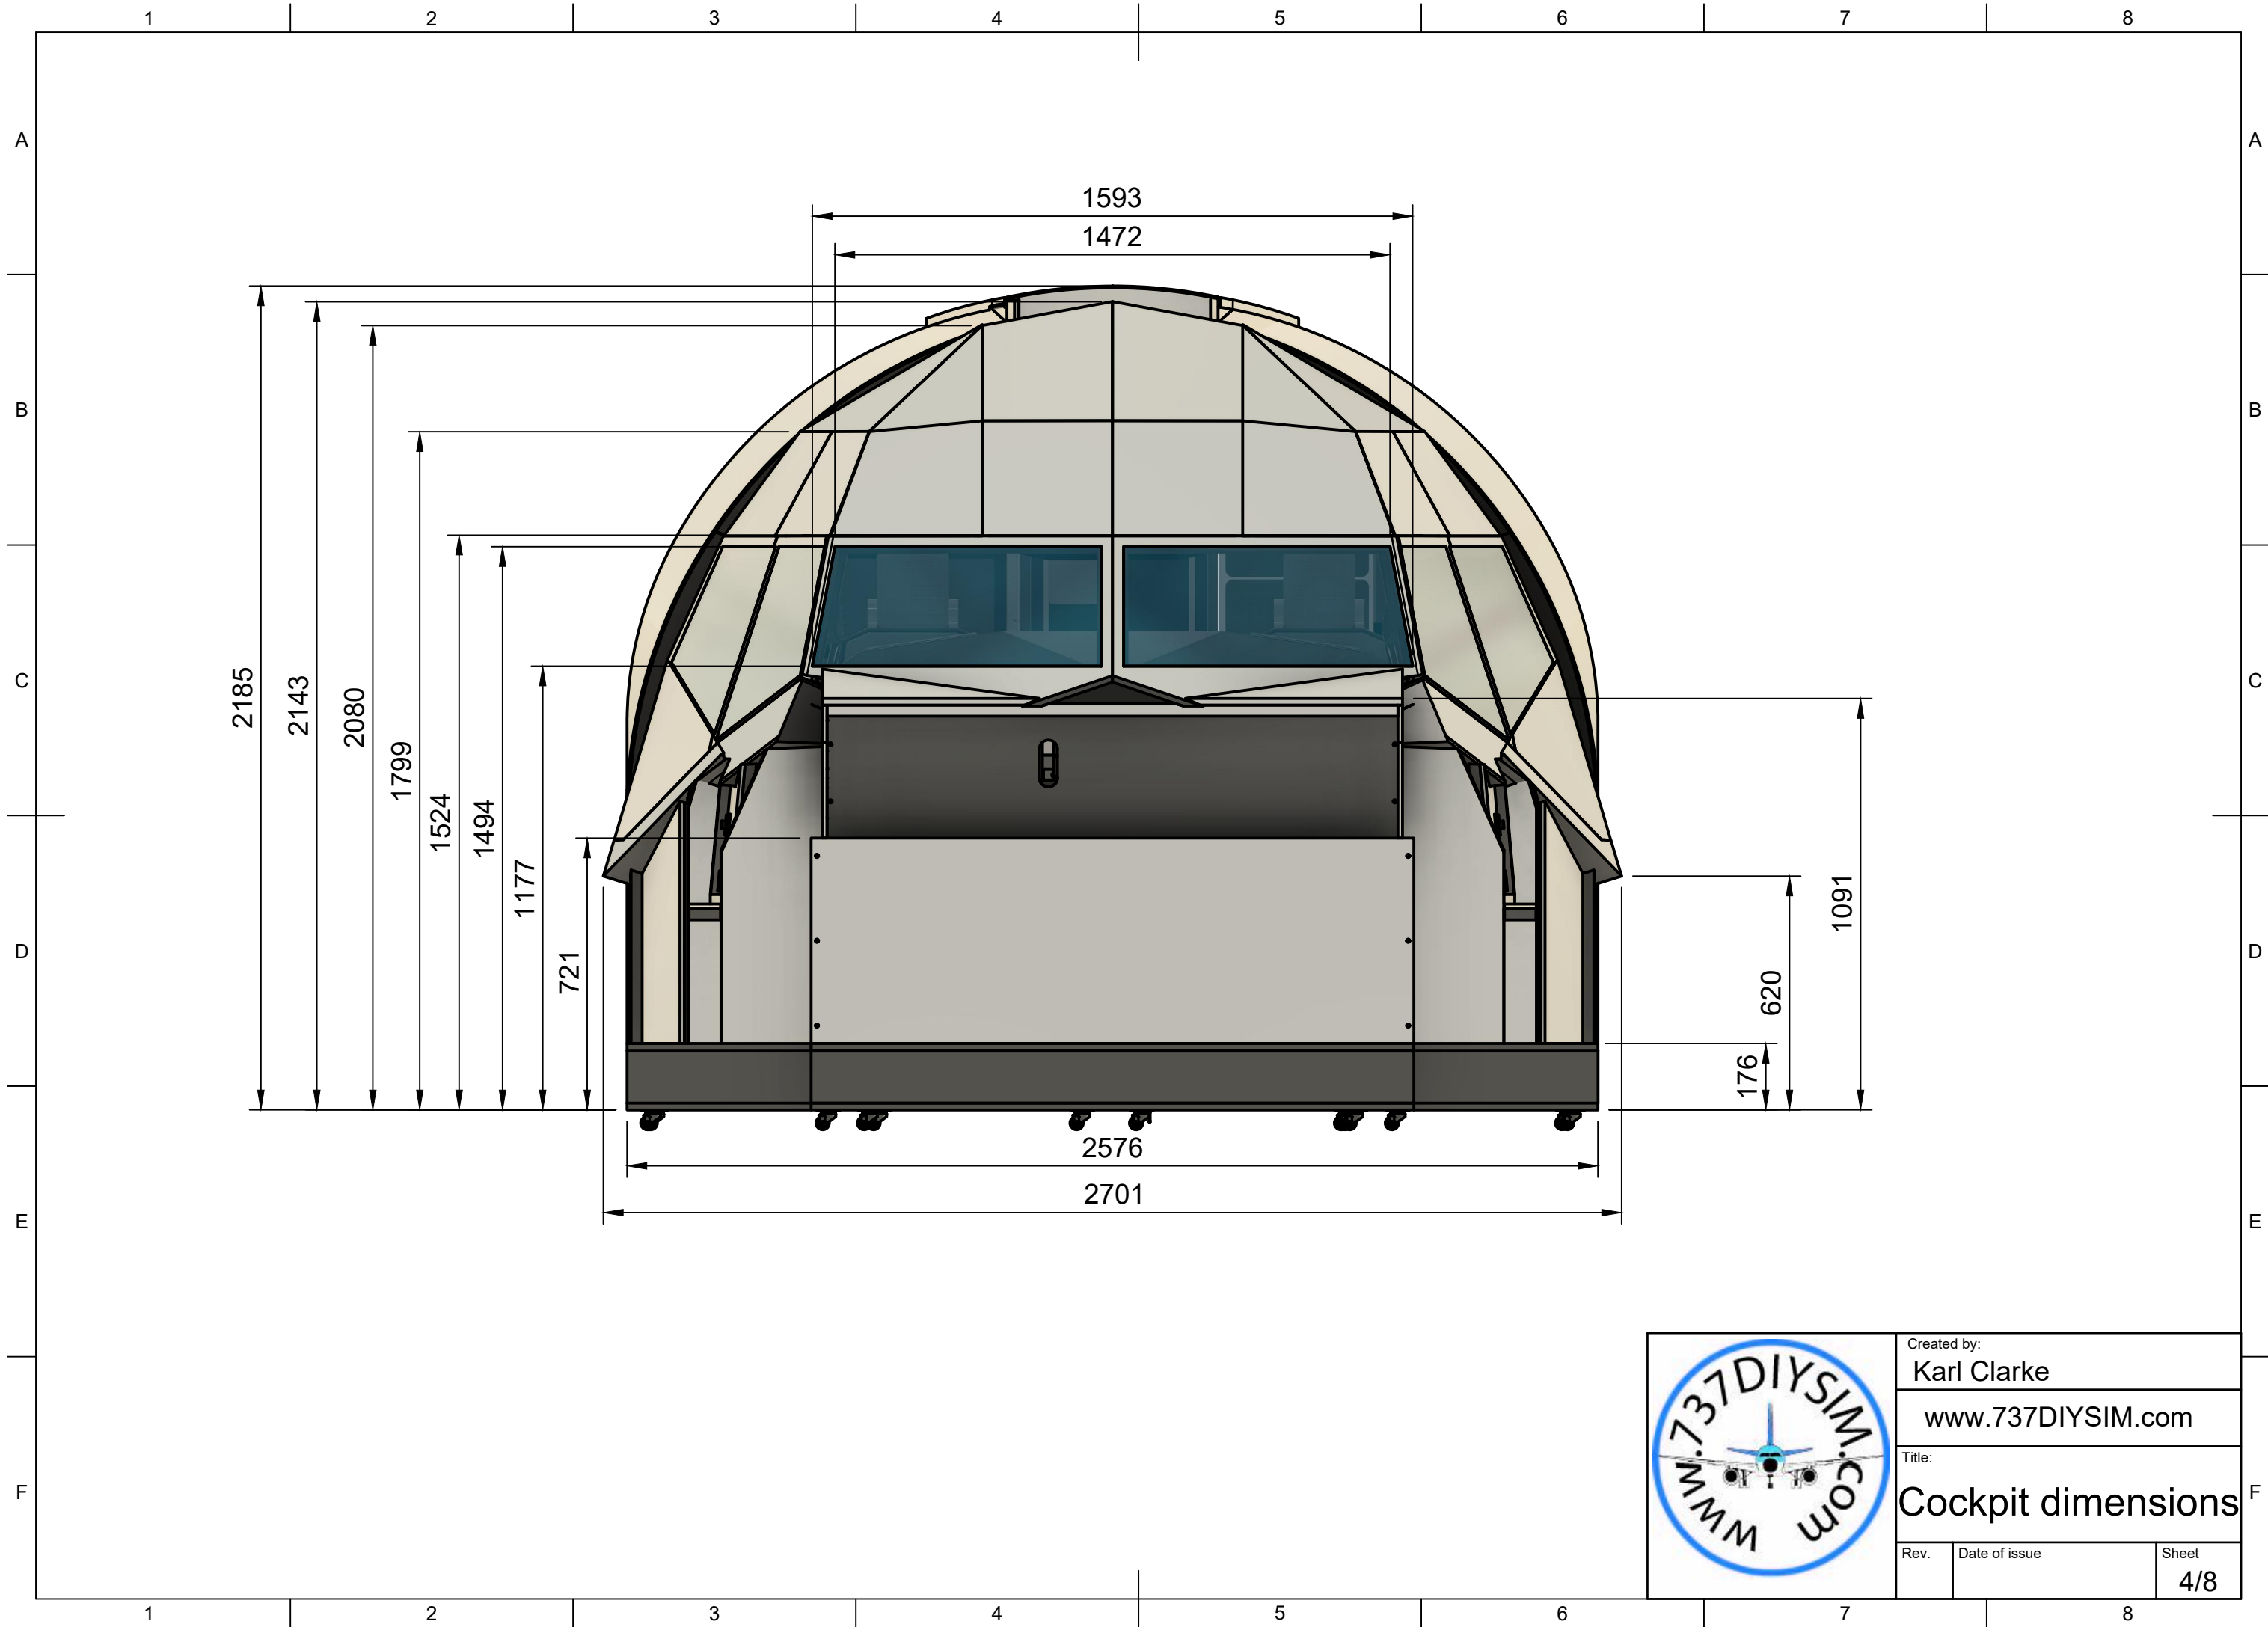

Created by:		
Karl Clarke		
www.737DIYSIM.com		
Title:		
Cockpit dimensions		
Rev.	Date of issue	Sheet
		1/8

Parts List		
Item	Qty	Part Number
1	2	Sidewall Floor
2	1	Cockpit Sidewall Assy
3	1	Control Column Floor
4	1	Overhead Assy
5	1	Throttle Assy
6	1	PEDESTAL MDF v1
7	2	CONTROL cOLUMN
8	2	Seat Moch Up
9	1	Pedestal Floor
10	1	Cockpit Front Section Simple
11	1	737 Rear Bulkhead Assy simple
12	1	Entrance Pillar RH
13	1	Cockpit Door

Created by: Karl Clarke		
www.737DIYSIM.com		
Title: Cockpit dimensions		
Rev.	Date of issue	Sheet 2/8

Created by: Karl Clarke		
www.737DIYSIM.com		
Title: Cockpit dimensions		
Rev.	Date of issue	Sheet 3/8

Created by:		
Karl Clarke		
www.737DIYSIM.com		
Title:		
Cockpit dimensions		
Rev.	Date of issue	Sheet
		4/8

Created by:		
Karl Clarke		
www.737DIYSIM.com		
Title:		
Cockpit dimensions		
Rev.	Date of issue	Sheet
		5/8

Created by: Karl Clarke		
www.737DIYSIM.com		
Title: Cockpit dimensions		
Rev.	Date of issue	Sheet 8/8