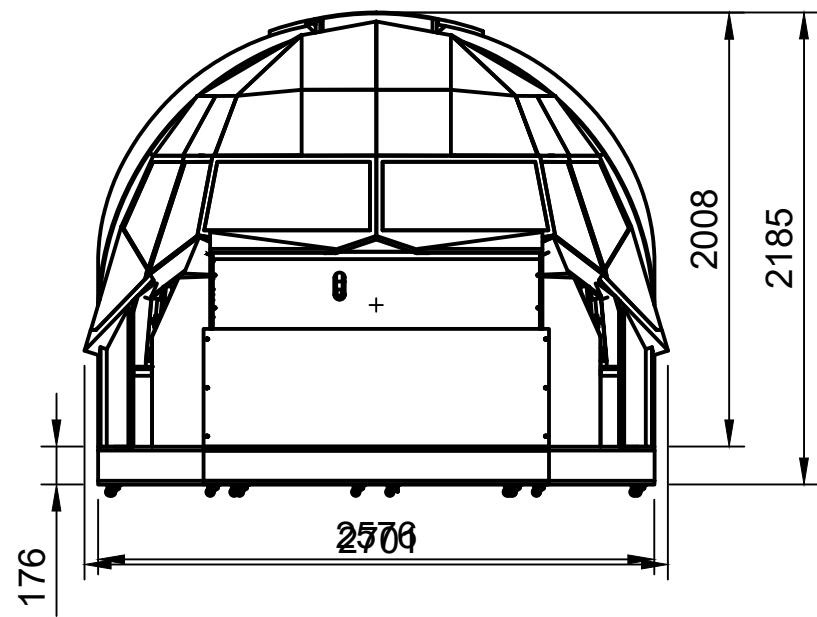

Created by:		
Karl Clarke		
www.737DIYSIM.com		
Title:		
Cockpit dimensions		
Rev.	Date of issue	Sheet
		1/8

Parts List		
Item	Qty	Part Number
1	2	Sidewall Floor
2	1	Cockpit Sidewall Assy
3	1	Control Column Floor
4	1	Overhead Assy
5	1	Throttle Assy
6	1	PEDESTAL MDF v1
7	2	CONTROL cOLUMN
8	2	Seat Moch Up
9	1	Pedestal Floor
10	1	Cockpit Front Section Simple
11	1	737 Rear Bulkhead Assy simple
12	1	Entrance Pillar RH
13	1	Cockpit Door

Created by: Karl Clarke		
www.737DIYSIM.com		
Title: Cockpit dimensions		
Rev.	Date of issue	Sheet 2/8

Created by: Karl Clarke		
www.737DIYSIM.com		
Title: Cockpit dimensions		
Rev.	Date of issue	Sheet 3/8