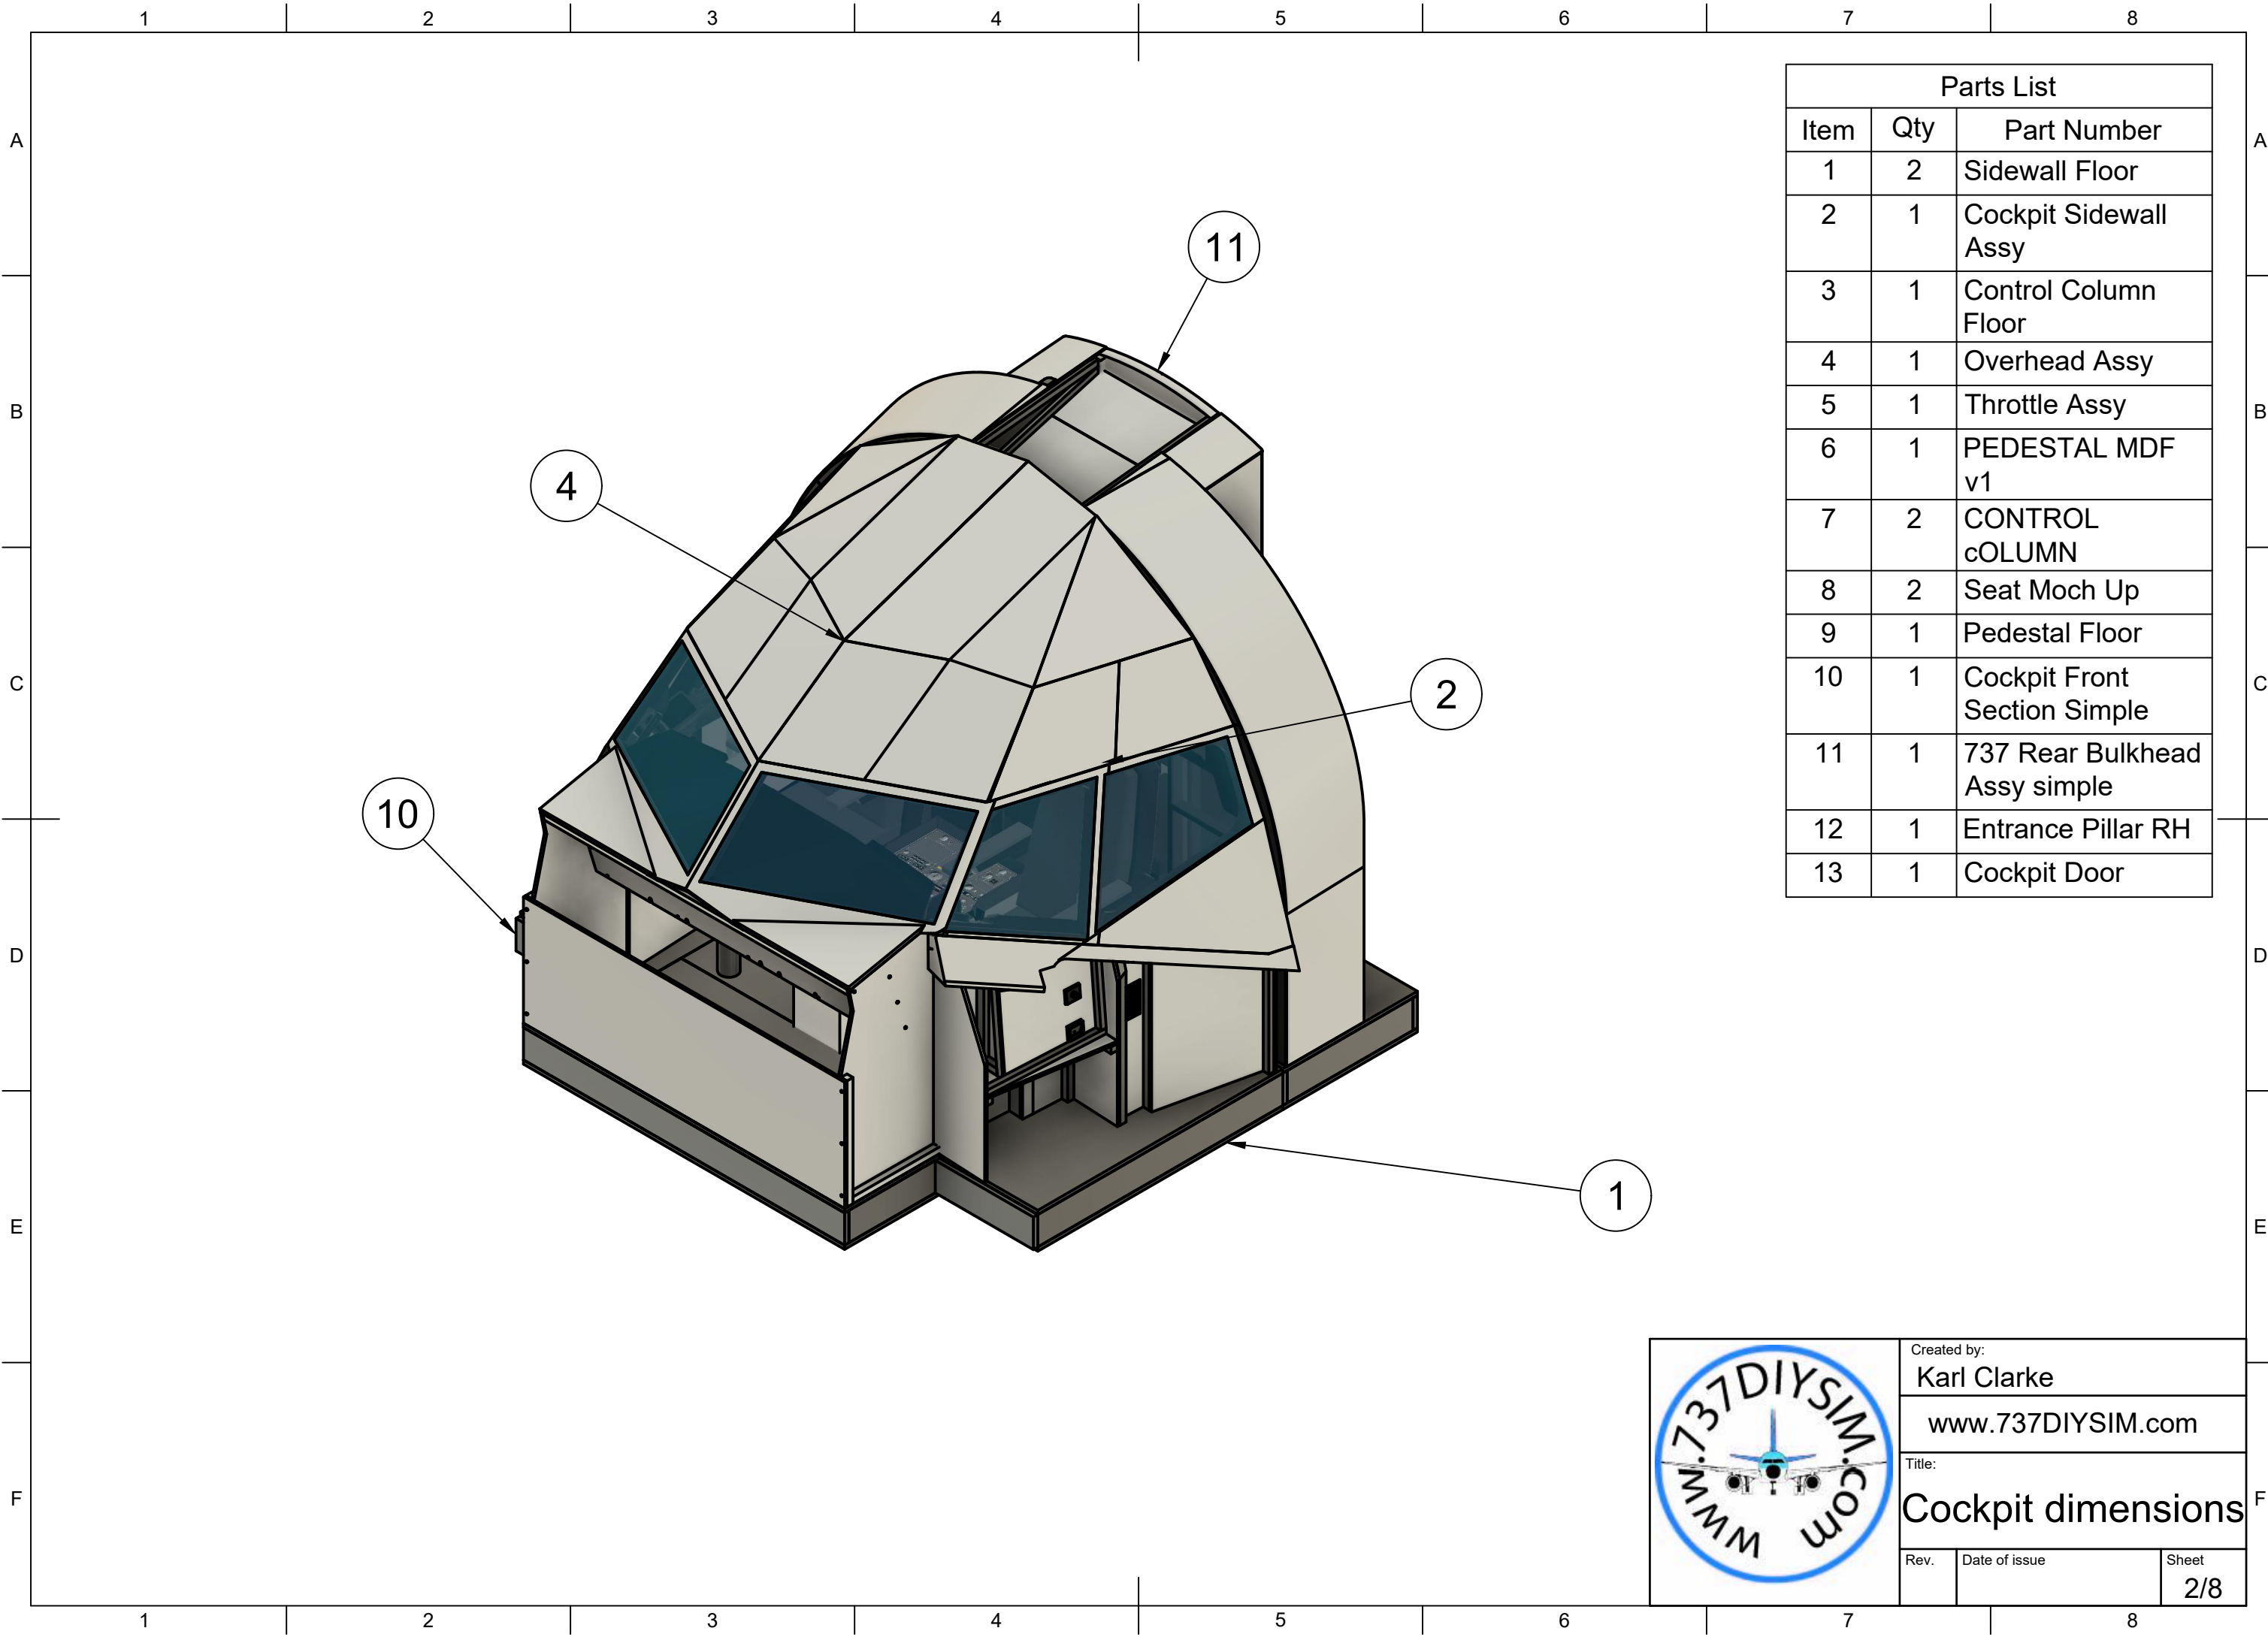

Created by:		
Karl Clarke		
www.737DIYSIM.com		
Title:		
Cockpit dimensions		
Rev.	Date of issue	Sheet
		1/8

Parts List		
Item	Qty	Part Number
1	2	Sidewall Floor
2	1	Cockpit Sidewall Assy
3	1	Control Column Floor
4	1	Overhead Assy
5	1	Throttle Assy
6	1	PEDESTAL MDF v1
7	2	CONTROL cOLUMN
8	2	Seat Moch Up
9	1	Pedestal Floor
10	1	Cockpit Front Section Simple
11	1	737 Rear Bulkhead Assy simple
12	1	Entrance Pillar RH
13	1	Cockpit Door

Created by: Karl Clarke		
www.737DIYSIM.com		
Title: Cockpit dimensions		
Rev.	Date of issue	Sheet 2/8

Created by: Karl Clarke		
www.737DIYSIM.com		
Title: Cockpit dimensions		
Rev.	Date of issue	Sheet 3/8

Created by:		
Karl Clarke		
www.737DIYSIM.com		
Title:		
Cockpit dimensions		
Rev.	Date of issue	Sheet
		4/8

Created by:		
Karl Clarke		
www.737DIYSIM.com		
Title:		
Cockpit dimensions		
Rev.	Date of issue	Sheet
		5/8

Created by: Karl Clarke		
www.737DIYSIM.com		
Title: Cockpit dimensions		
Rev.	Date of issue	Sheet 8/8