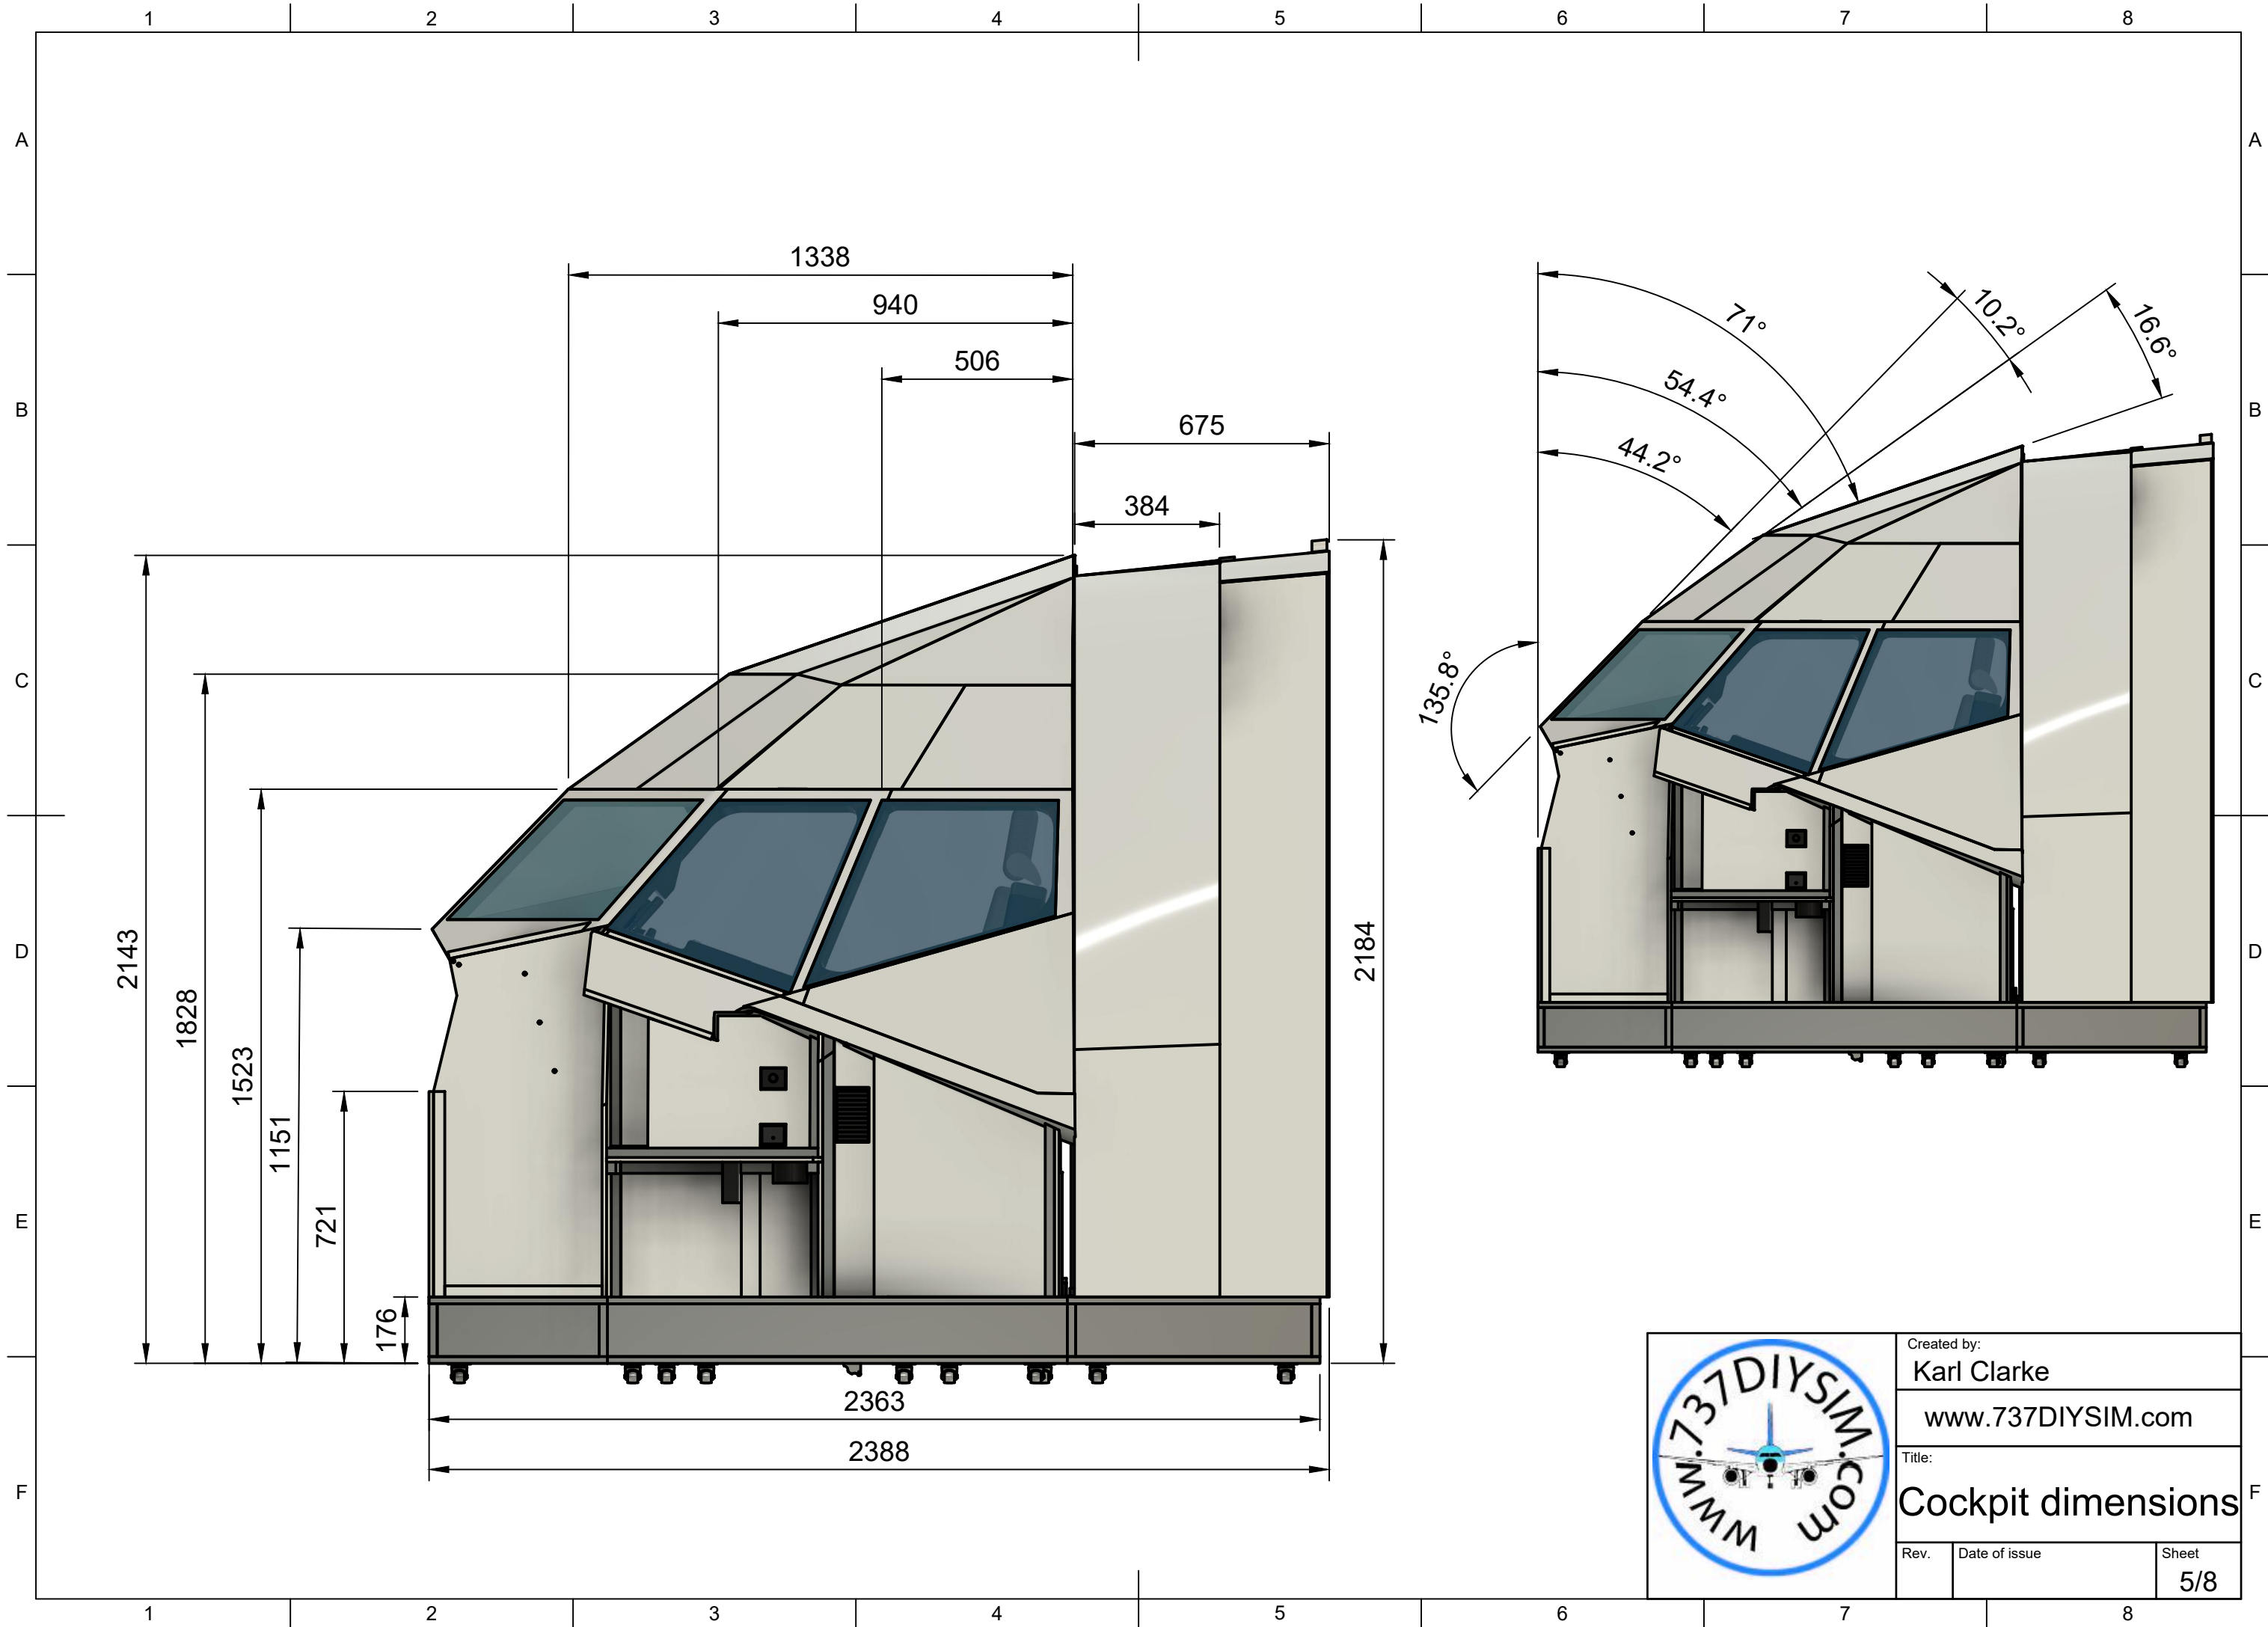

Created by:		
Karl Clarke		
www.737DIYSIM.com		
Title:		
Cockpit dimensions		
Rev.	Date of issue	Sheet
		1/8

Parts List		
Item	Qty	Part Number
1	2	Sidewall Floor
2	1	Cockpit Sidewall Assy
3	1	Control Column Floor
4	1	Overhead Assy
5	1	Throttle Assy
6	1	PEDESTAL MDF v1
7	2	CONTROL cOLUMN
8	2	Seat Moch Up
9	1	Pedestal Floor
10	1	Cockpit Front Section Simple
11	1	737 Rear Bulkhead Assy simple
12	1	Entrance Pillar RH
13	1	Cockpit Door

Created by: Karl Clarke		
www.737DIYSIM.com		
Title: Cockpit dimensions		
Rev.	Date of issue	Sheet 2/8

Created by: Karl Clarke		
www.737DIYSIM.com		
Title: Cockpit dimensions		
Rev.	Date of issue	Sheet 3/8

Created by:		
Karl Clarke		
www.737DIYSIM.com		
Title:		
Cockpit dimensions		
Rev.	Date of issue	Sheet
		4/8

Created by:		
Karl Clarke		
www.737DIYSIM.com		
Title:		
Cockpit dimensions		
Rev.	Date of issue	Sheet
		5/8

Created by: Karl Clarke		
www.737DIYSIM.com		
Title: Cockpit dimensions		
Rev.	Date of issue	Sheet 8/8