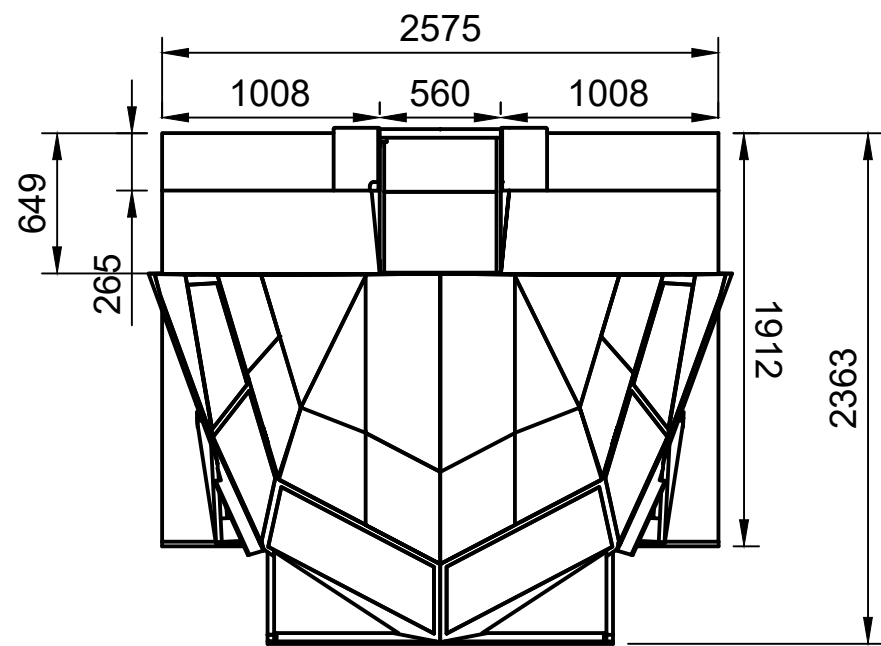

Created by:		
Karl Clarke		
www.737DIYSIM.com		
Title:		
Cockpit dimensions		
Rev.	Date of issue	Sheet
		1/8

Parts List		
Item	Qty	Part Number
1	2	Sidewall Floor
2	1	Cockpit Sidewall Assy
3	1	Control Column Floor
4	1	Overhead Assy
5	1	Throttle Assy
6	1	PEDESTAL MDF v1
7	2	CONTROL cOLUMN
8	2	Seat Moch Up
9	1	Pedestal Floor
10	1	Cockpit Front Section Simple
11	1	737 Rear Bulkhead Assy simple
12	1	Entrance Pillar RH
13	1	Cockpit Door

Created by: Karl Clarke		
www.737DIYSIM.com		
Title: Cockpit dimensions		
Rev.	Date of issue	Sheet 2/8

Created by: Karl Clarke		
www.737DIYSIM.com		
Title: Cockpit dimensions		
Rev.	Date of issue	Sheet 3/8

Created by:		
Karl Clarke		
www.737DIYSIM.com		
Title:		
Cockpit dimensions		
Rev.	Date of issue	Sheet
		4/8

Created by:		
Karl Clarke		
www.737DIYSIM.com		
Title:		
Cockpit dimensions		
Rev.	Date of issue	Sheet
		5/8

Created by: Karl Clarke		
www.737DIYSIM.com		
Title: Cockpit dimensions		
Rev.	Date of issue	Sheet 8/8