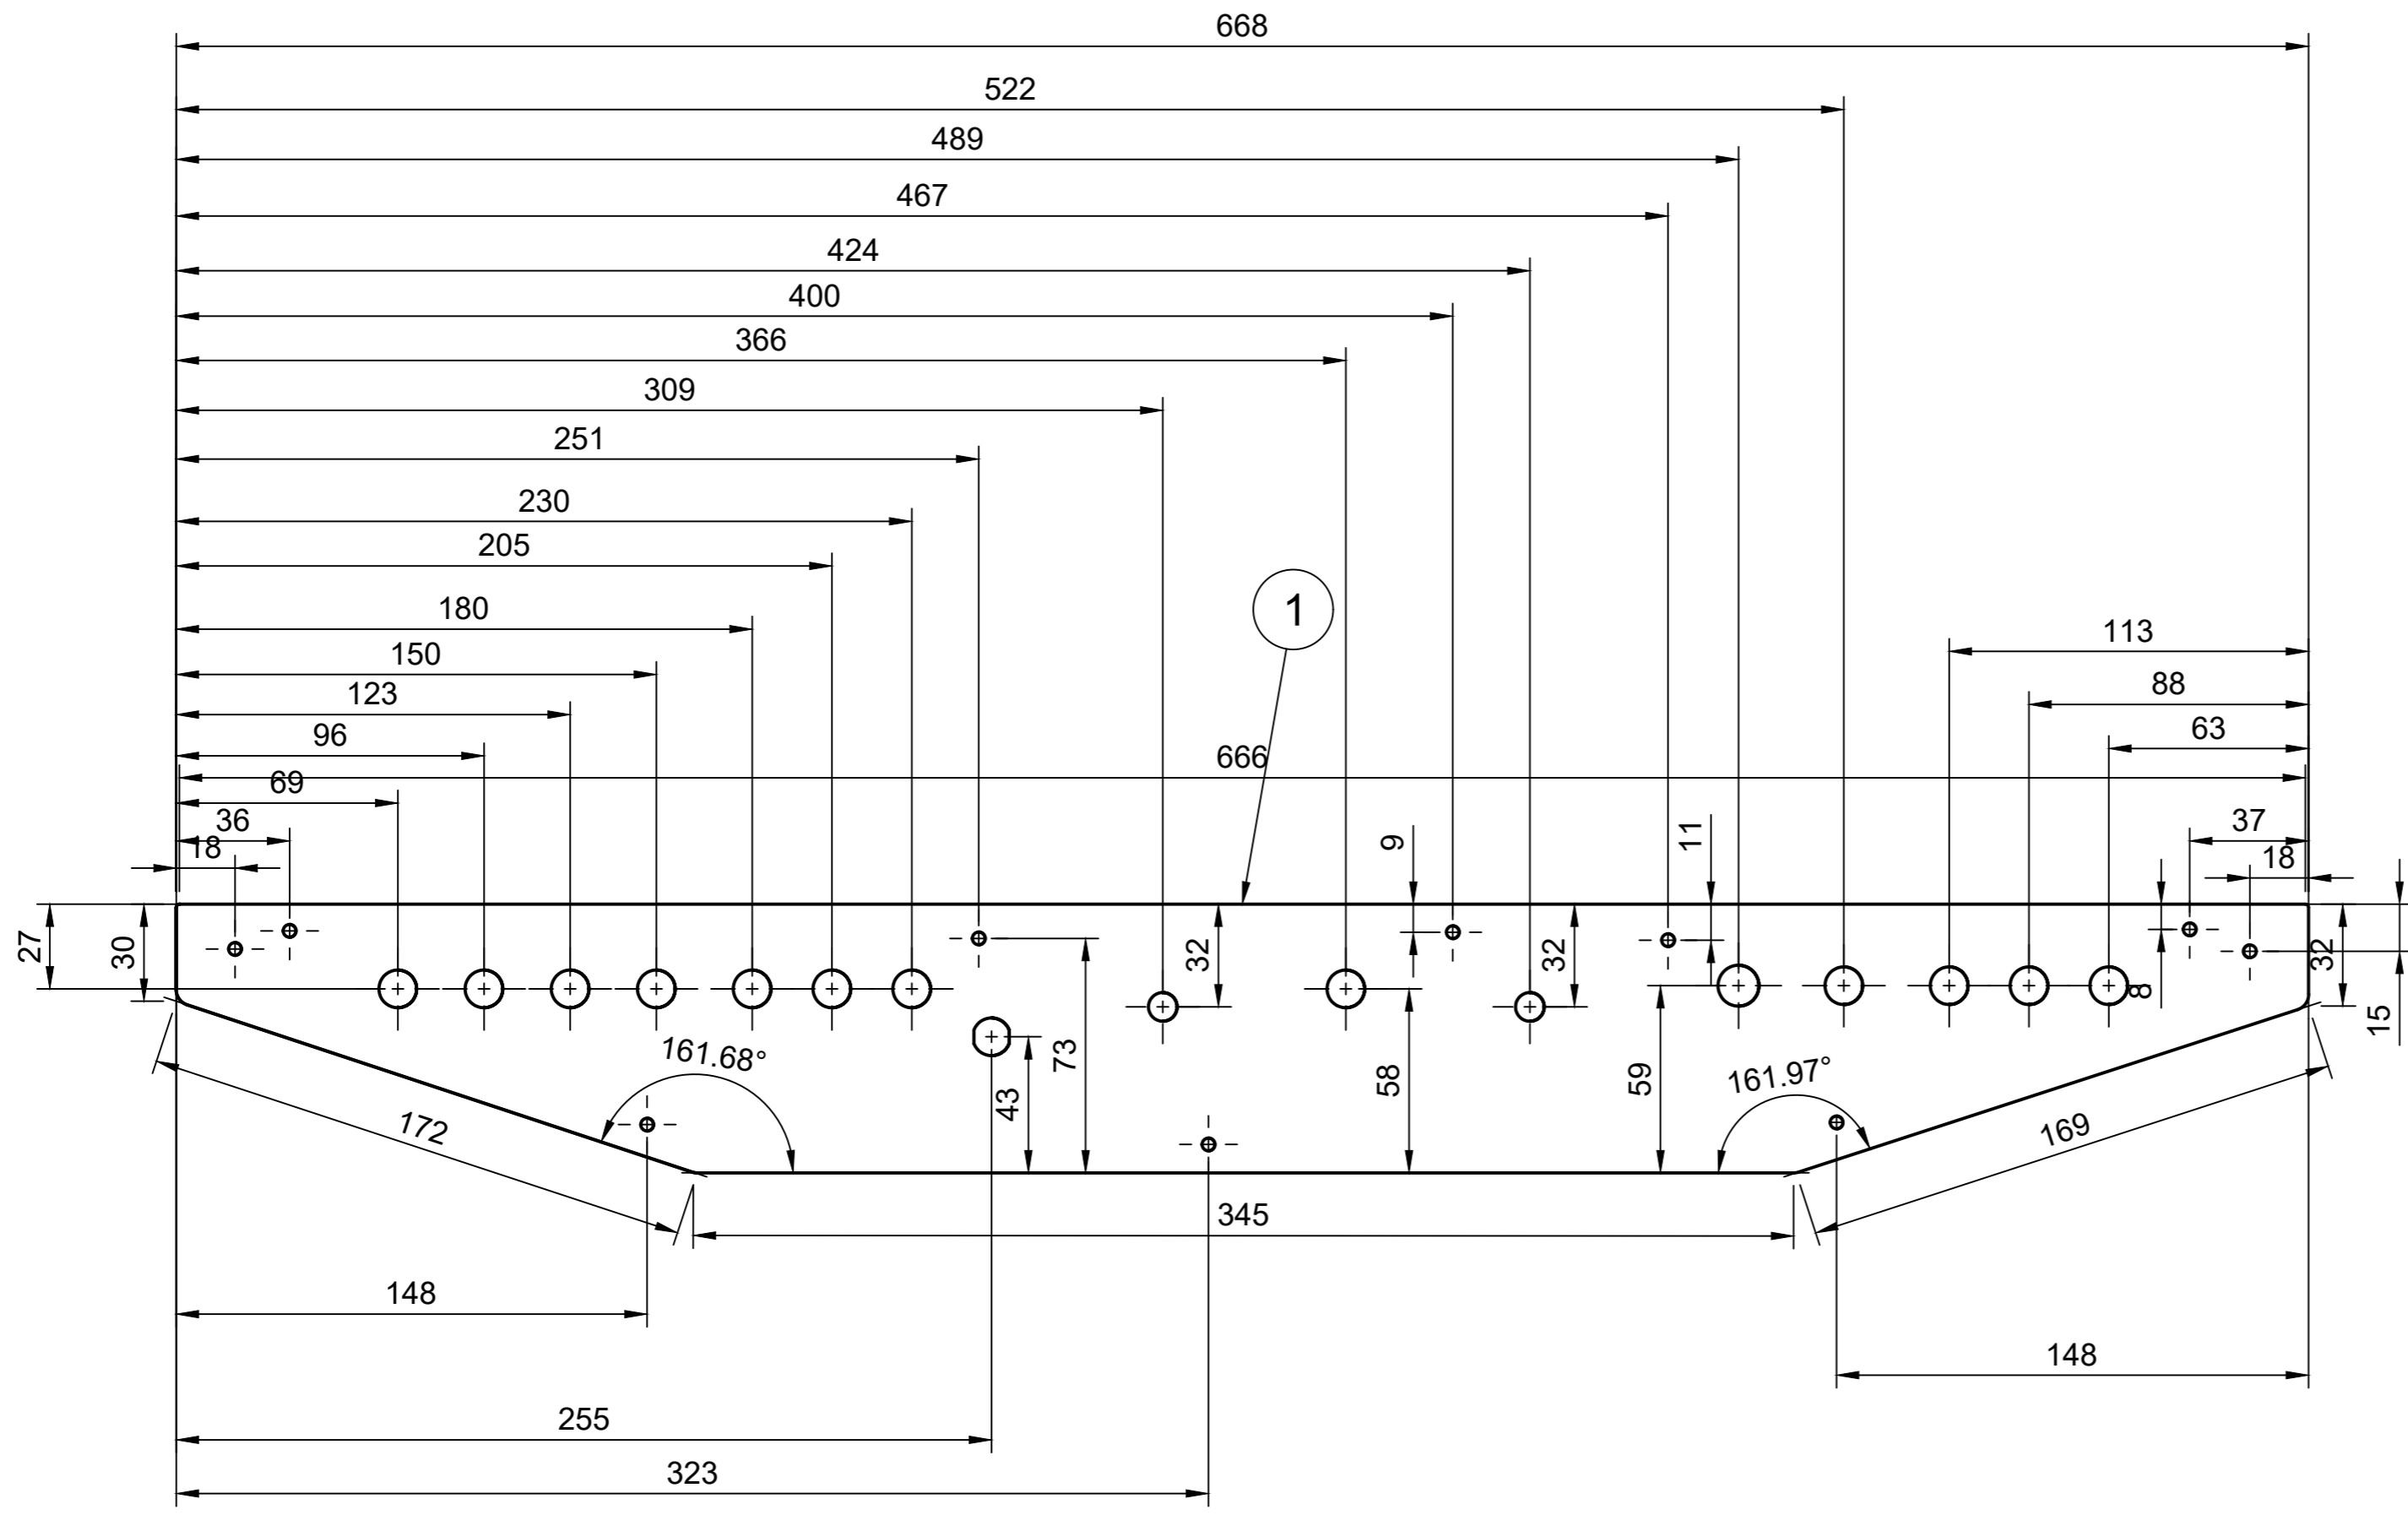

Parts List		
Item	Qty	Part Number
1	1	BACKPLATE
2	1	FACEPLATE
3	10	TOGGLE SW WTE CAP
4	2	12 POS ROTARY SW NEW
5	1	HINGE
6	1	1MM SHEET ALUMINIUM
7	4	TOGGLE SW landing
8	2	737 General Knob
9	3	M3 X 5MM
10	1	Component8
11	1	Component9
12	2	DZUS FASTENER PLASTIC
13	8	M4 X 12MM v1

Parts List		
Item	Qty	Part Number
1	1	BACKPLATE

Created by: Karl Clarke		
www.737DIYSIM.com		
Title: ovhd lights panel		
Rev.	Date of issue	Sheet 3/4

Parts List		
Item	Qty	Part Number
2	1	FACEPLATE

Created by: Karl Clarke		
www.737DIYSIM.com		
Title: ovhd lights panel		
Rev.	Date of issue	Sheet 4/4