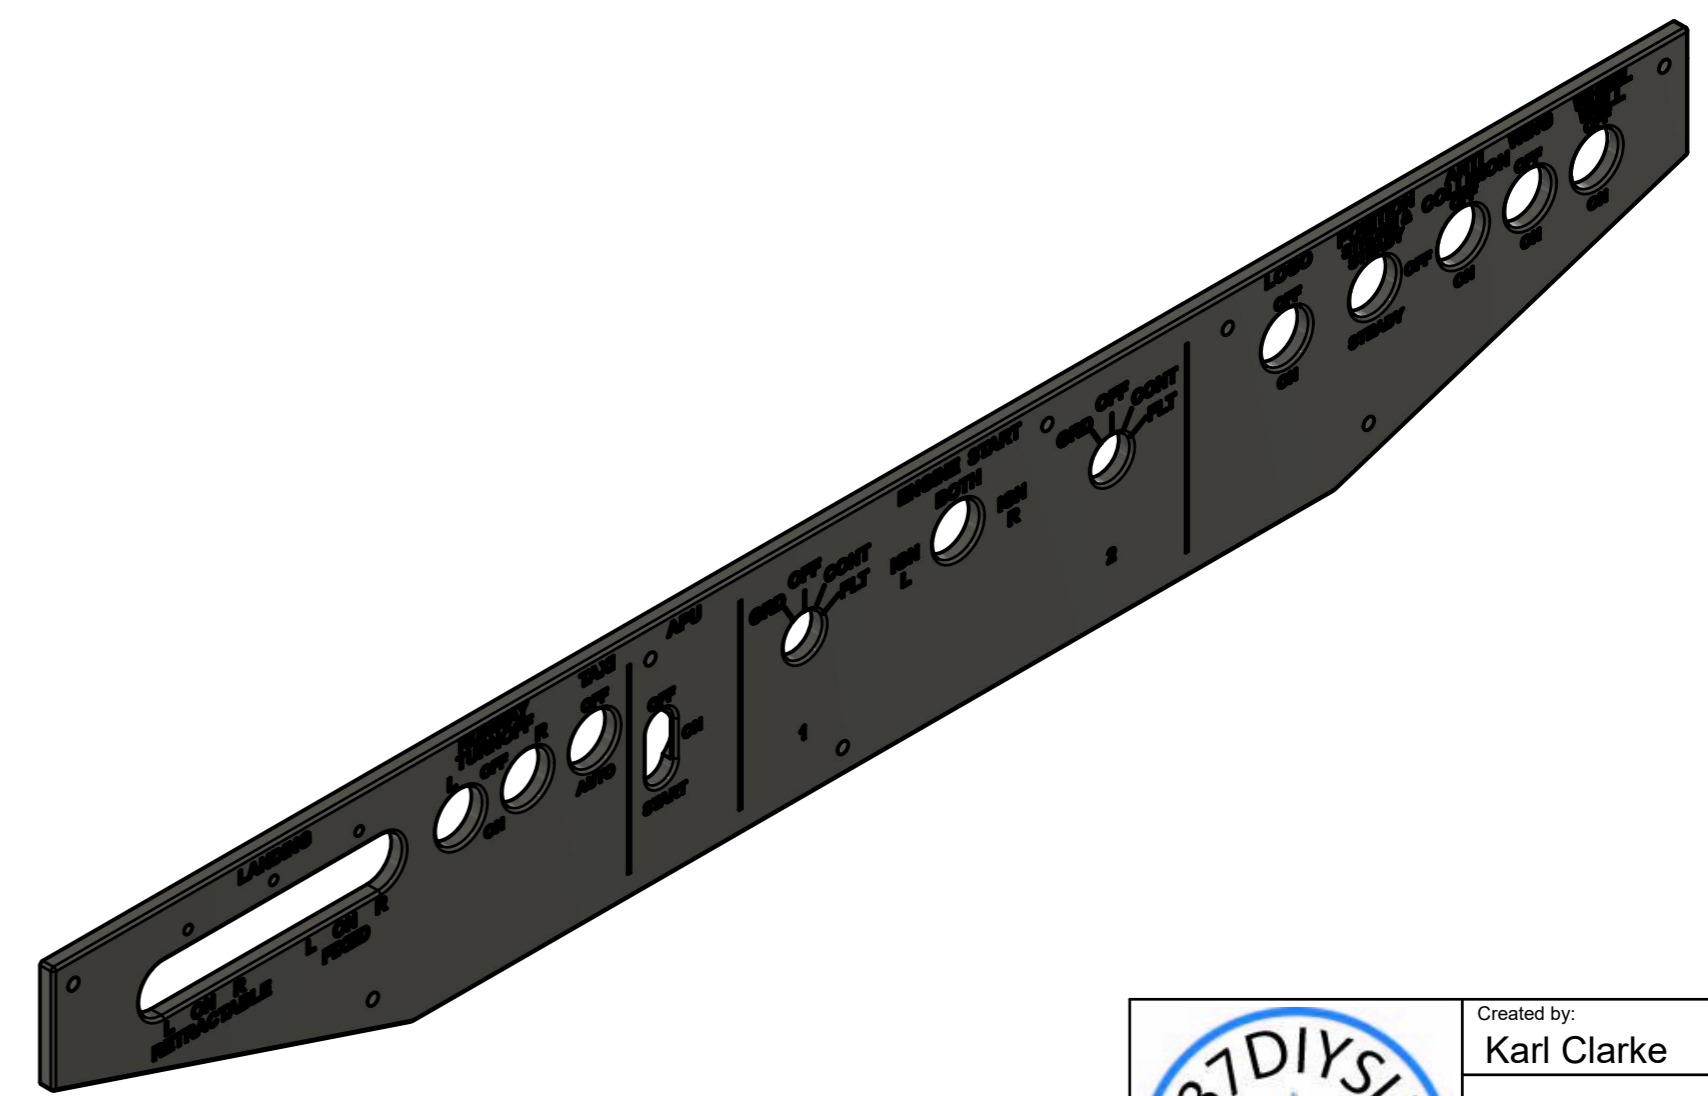

Parts List		
Item	Qty	Part Number
1	1	BACKPLATE
2	1	FACEPLATE
3	10	TOGGLE SW WTE CAP
4	2	12 POS ROTARY SW NEW
5	1	HINGE
6	1	1MM SHEET ALUMINIUM
7	4	TOGGLE SW landing
8	2	737 General Knob
9	3	M3 X 5MM
10	1	Component8
11	1	Component9
12	2	DZUS FASTENER PLASTIC
13	8	M4 X 12MM v1

Parts List		
Item	Qty	Part Number
1	1	BACKPLATE

Created by: Karl Clarke		
www.737DIYSIM.com		
Title: ovhd lights panel		
Rev.	Date of issue	Sheet 3/4

Parts List		
Item	Qty	Part Number
2	1	FACEPLATE

Created by: Karl Clarke		
www.737DIYSIM.com		
Title: ovhd lights panel		
Rev.	Date of issue	Sheet 4/4