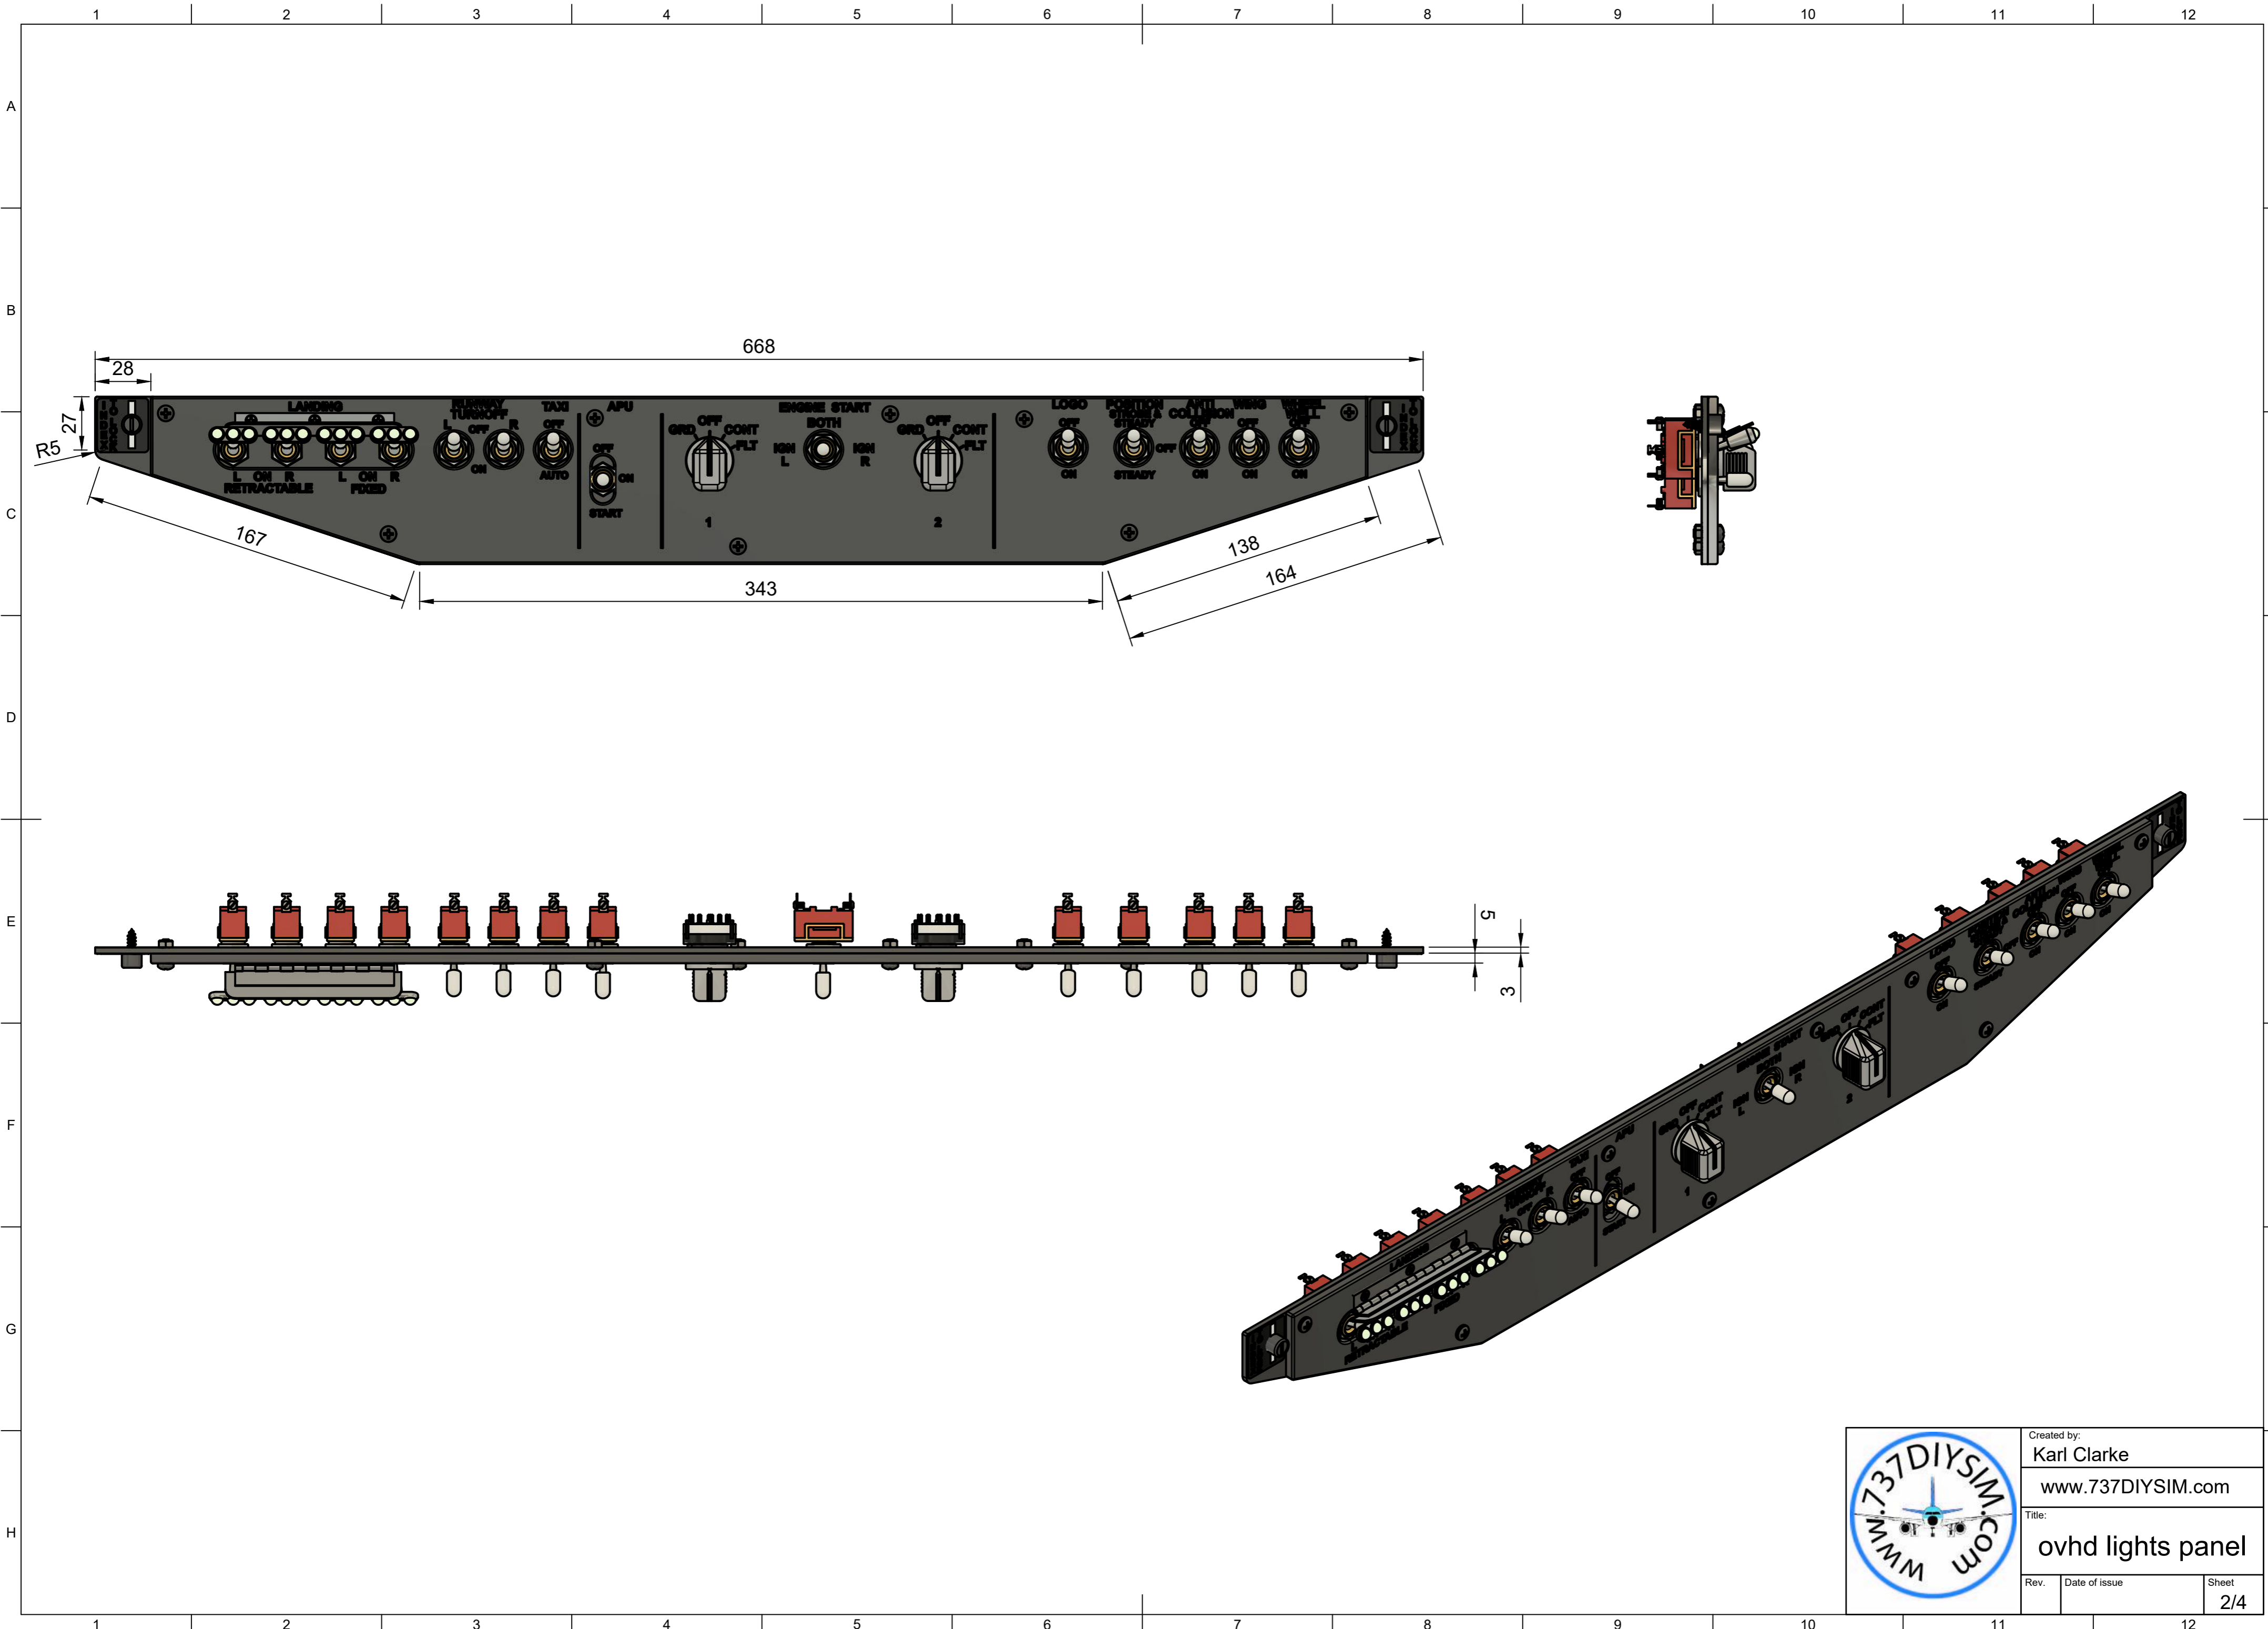

Parts List		
Item	Qty	Part Number
1	1	BACKPLATE
2	1	FACEPLATE
3	10	TOGGLE SW WTE CAP
4	2	12 POS ROTARY SW NEW
5	1	HINGE
6	1	1MM SHEET ALUMINIUM
7	4	TOGGLE SW landing
8	2	737 General Knob
9	3	M3 X 5MM
10	1	Component8
11	1	Component9
12	2	DZUS FASTENER PLASTIC
13	8	M4 X 12MM v1

Created by:		
Karl Clarke		
www.737DIYSIM.com		
Title:		
ovhd lights panel		
Rev.	Date of issue	Sheet
		1/4

	Created by: Karl Clarke	
	www.737DIYSIM.com	
	Title: ovhd lights panel	
Rev.	Date of issue	Sheet 2/4

Parts List		
Item	Qty	Part Number
1	1	BACKPLATE

Created by: Karl Clarke		
www.737DIYSIM.com		
Title: ovhd lights panel		
Rev.	Date of issue	Sheet 3/4

Parts List		
Item	Qty	Part Number
2	1	FACEPLATE

Created by: Karl Clarke		
www.737DIYSIM.com		
Title: ovhd lights panel		
Rev.	Date of issue	Sheet 4/4