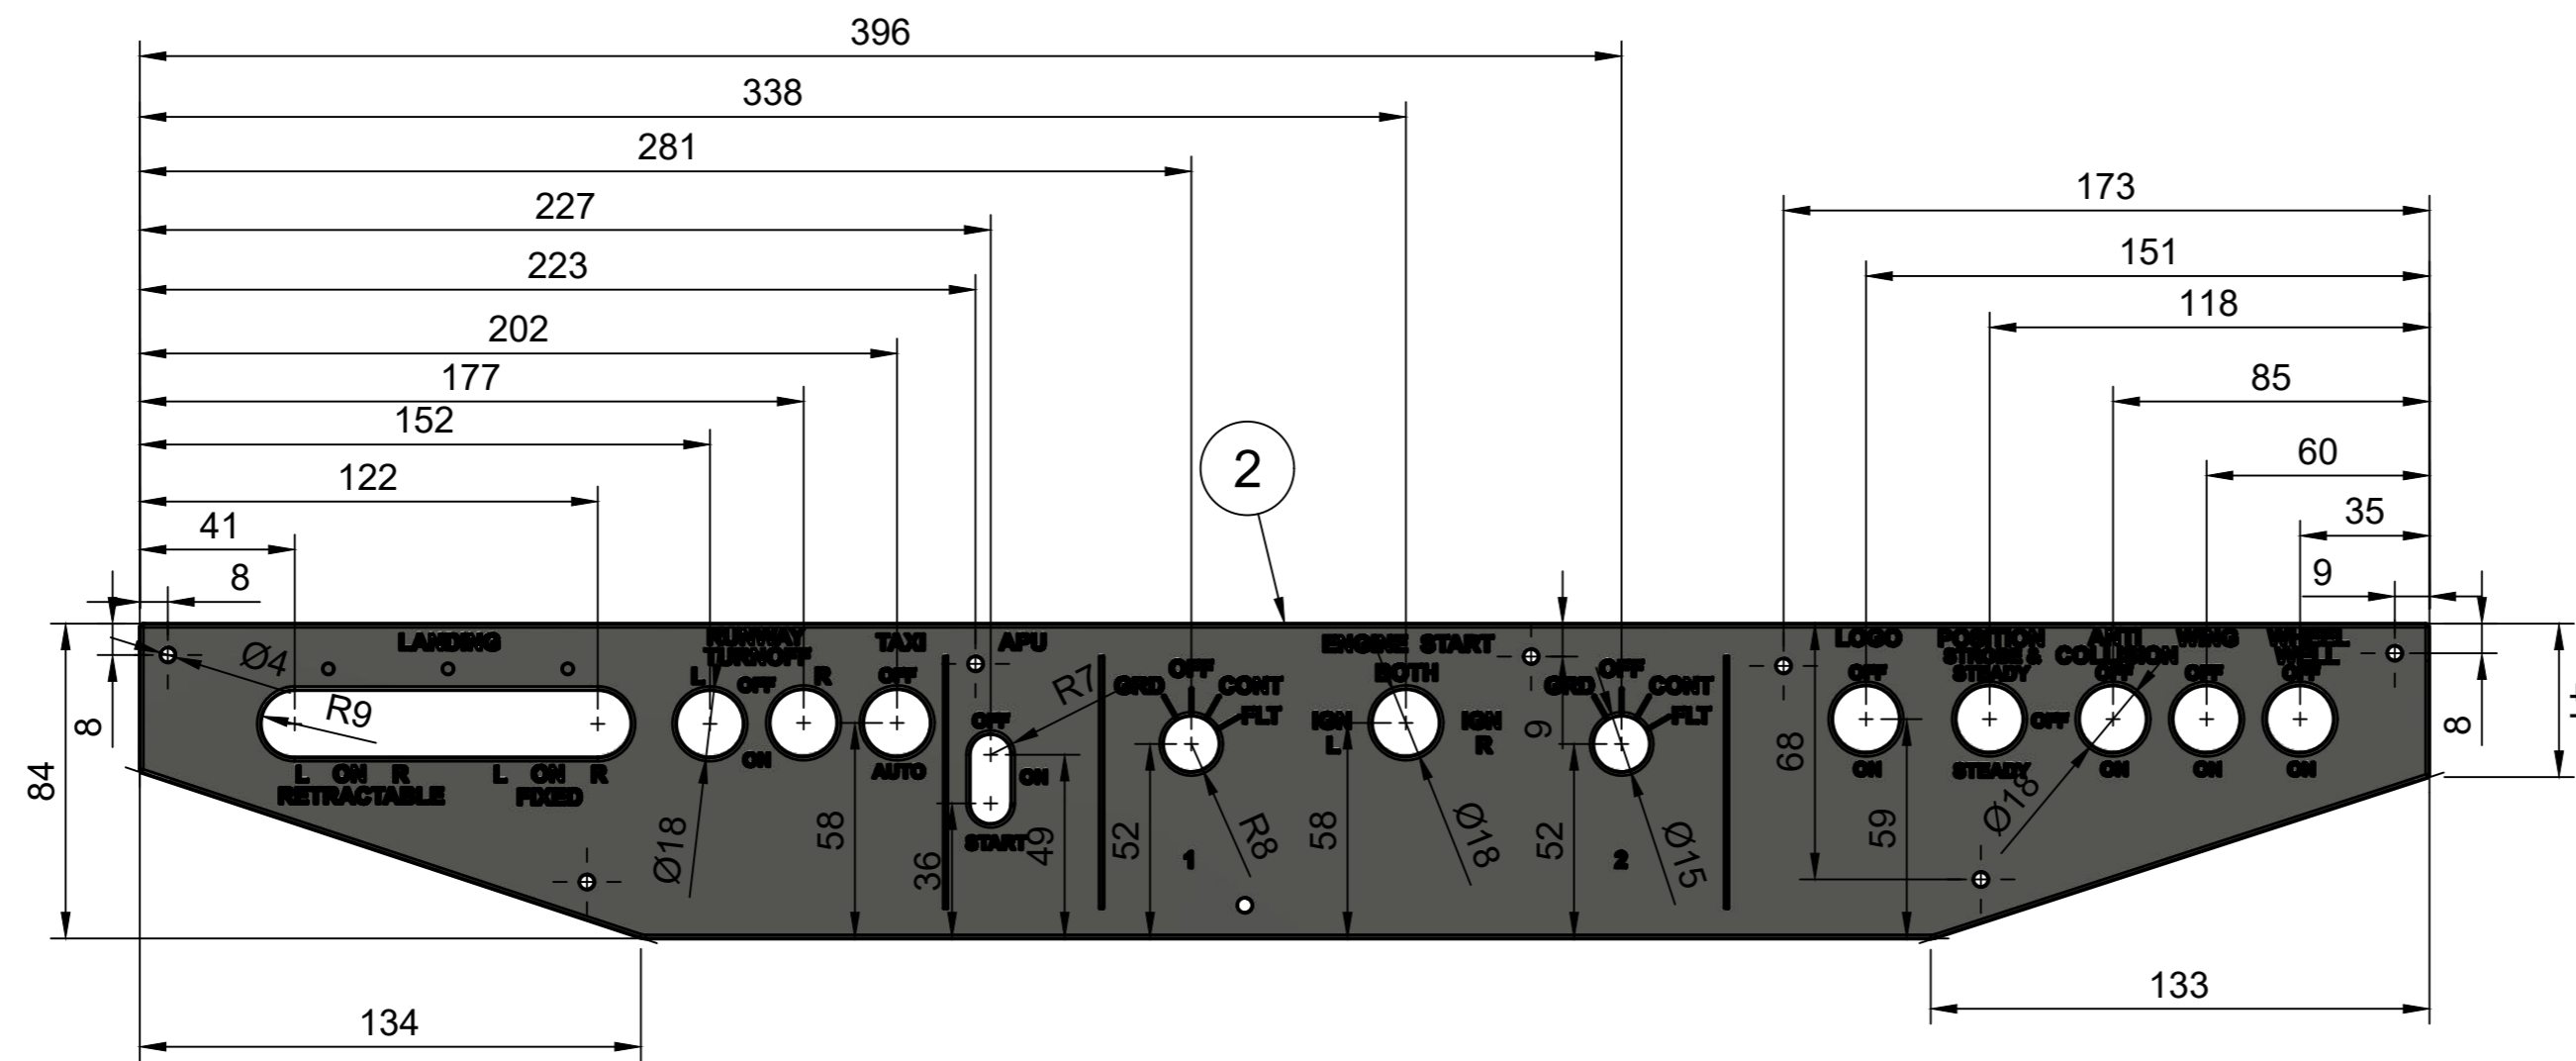

Parts List		
Item	Qty	Part Number
1	1	BACKPLATE
2	1	FACEPLATE
3	10	TOGGLE SW WTE CAP
4	2	12 POS ROTARY SW NEW
5	1	HINGE
6	1	1MM SHEET ALUMINIUM
7	4	TOGGLE SW landing
8	2	737 General Knob
9	3	M3 X 5MM
10	1	Component8
11	1	Component9
12	2	DZUS FASTENER PLASTIC
13	8	M4 X 12MM v1

Parts List		
Item	Qty	Part Number
1	1	BACKPLATE

Created by: Karl Clarke		
www.737DIYSIM.com		
Title: ovhd lights panel		
Rev.	Date of issue	Sheet 3/4

Parts List		
Item	Qty	Part Number
2	1	FACEPLATE

Created by: Karl Clarke		
www.737DIYSIM.com		
Title: ovhd lights panel		
Rev.	Date of issue	Sheet 4/4