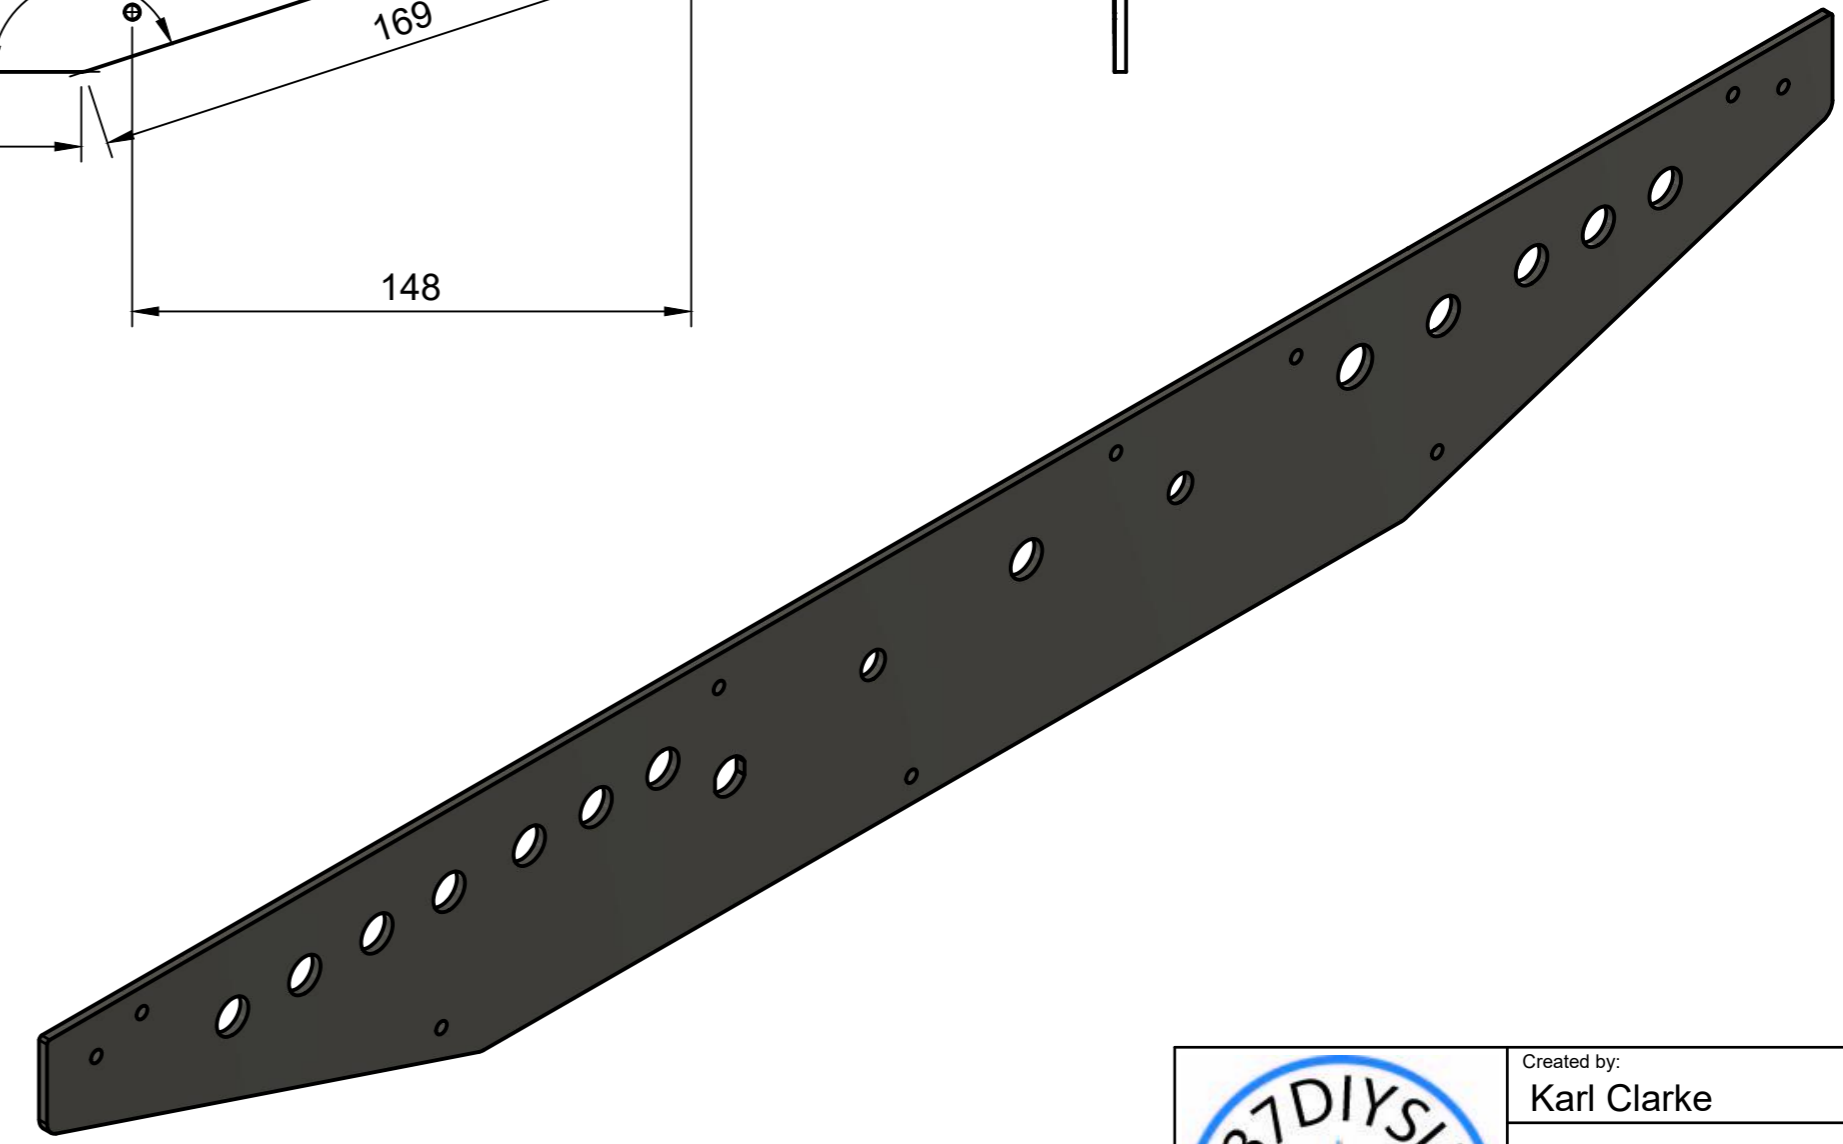

Parts List		
Item	Qty	Part Number
1	1	BACKPLATE
2	1	FACEPLATE
3	10	TOGGLE SW WTE CAP
4	2	12 POS ROTARY SW NEW
5	1	HINGE
6	1	1MM SHEET ALUMINIUM
7	4	TOGGLE SW landing
8	2	737 General Knob
9	3	M3 X 5MM
10	1	Component8
11	1	Component9
12	2	DZUS FASTENER PLASTIC
13	8	M4 X 12MM v1

Parts List		
Item	Qty	Part Number
1	1	BACKPLATE

Created by: Karl Clarke		
www.737DIYSIM.com		
Title: ovhd lights panel		
Rev.	Date of issue	Sheet 3/4

Parts List		
Item	Qty	Part Number
2	1	FACEPLATE

Created by: Karl Clarke		
www.737DIYSIM.com		
Title: ovhd lights panel		
Rev.	Date of issue	Sheet 4/4