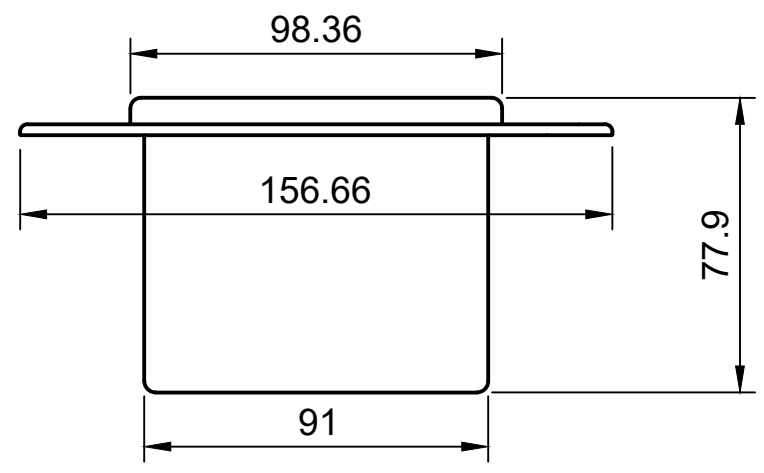

Parts List		
Item	Qty	Part Number
1	1	Faceplate (1)(Mirror)
2	1	Cup(Mirror)

	Created by:	
	Karl Clarke	
	www.737DIYSIM.com	
	Title:	
Sidewall Cup Holder		
Rev.	Date of issue	Sheet
		1/2

Created by: Karl Clarke		
www.737DIYSIM.com		
Title: Sidewall Cup Holder		
Rev.	Date of issue	Sheet 2/2