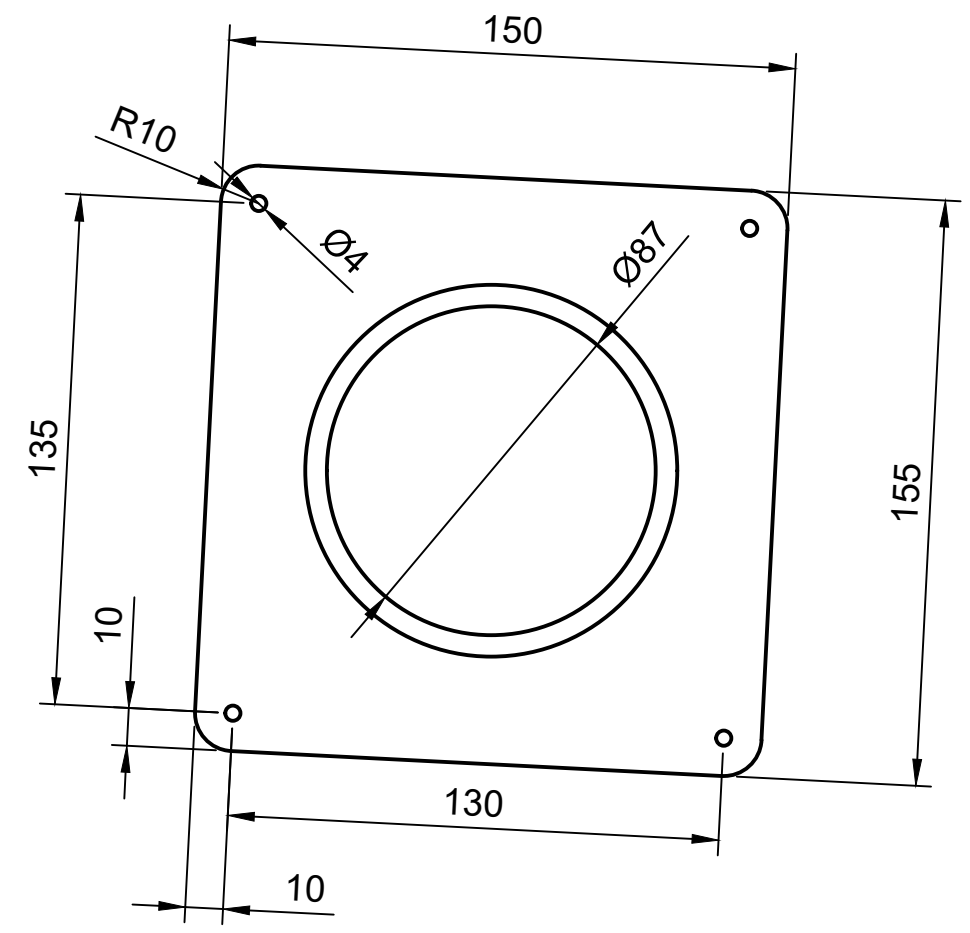

Parts List		
Item	Qty	Part Number
1	1	Faceplate (1)(Mirror)
2	1	Cup(Mirror)

	Created by:	
	Karl Clarke	
	www.737DIYSIM.com	
	Title:	
Sidewall Cup Holder		
Rev.	Date of issue	Sheet
		1/2

Created by: Karl Clarke		
www.737DIYSIM.com		
Title: Sidewall Cup Holder		
Rev.	Date of issue	Sheet 2/2