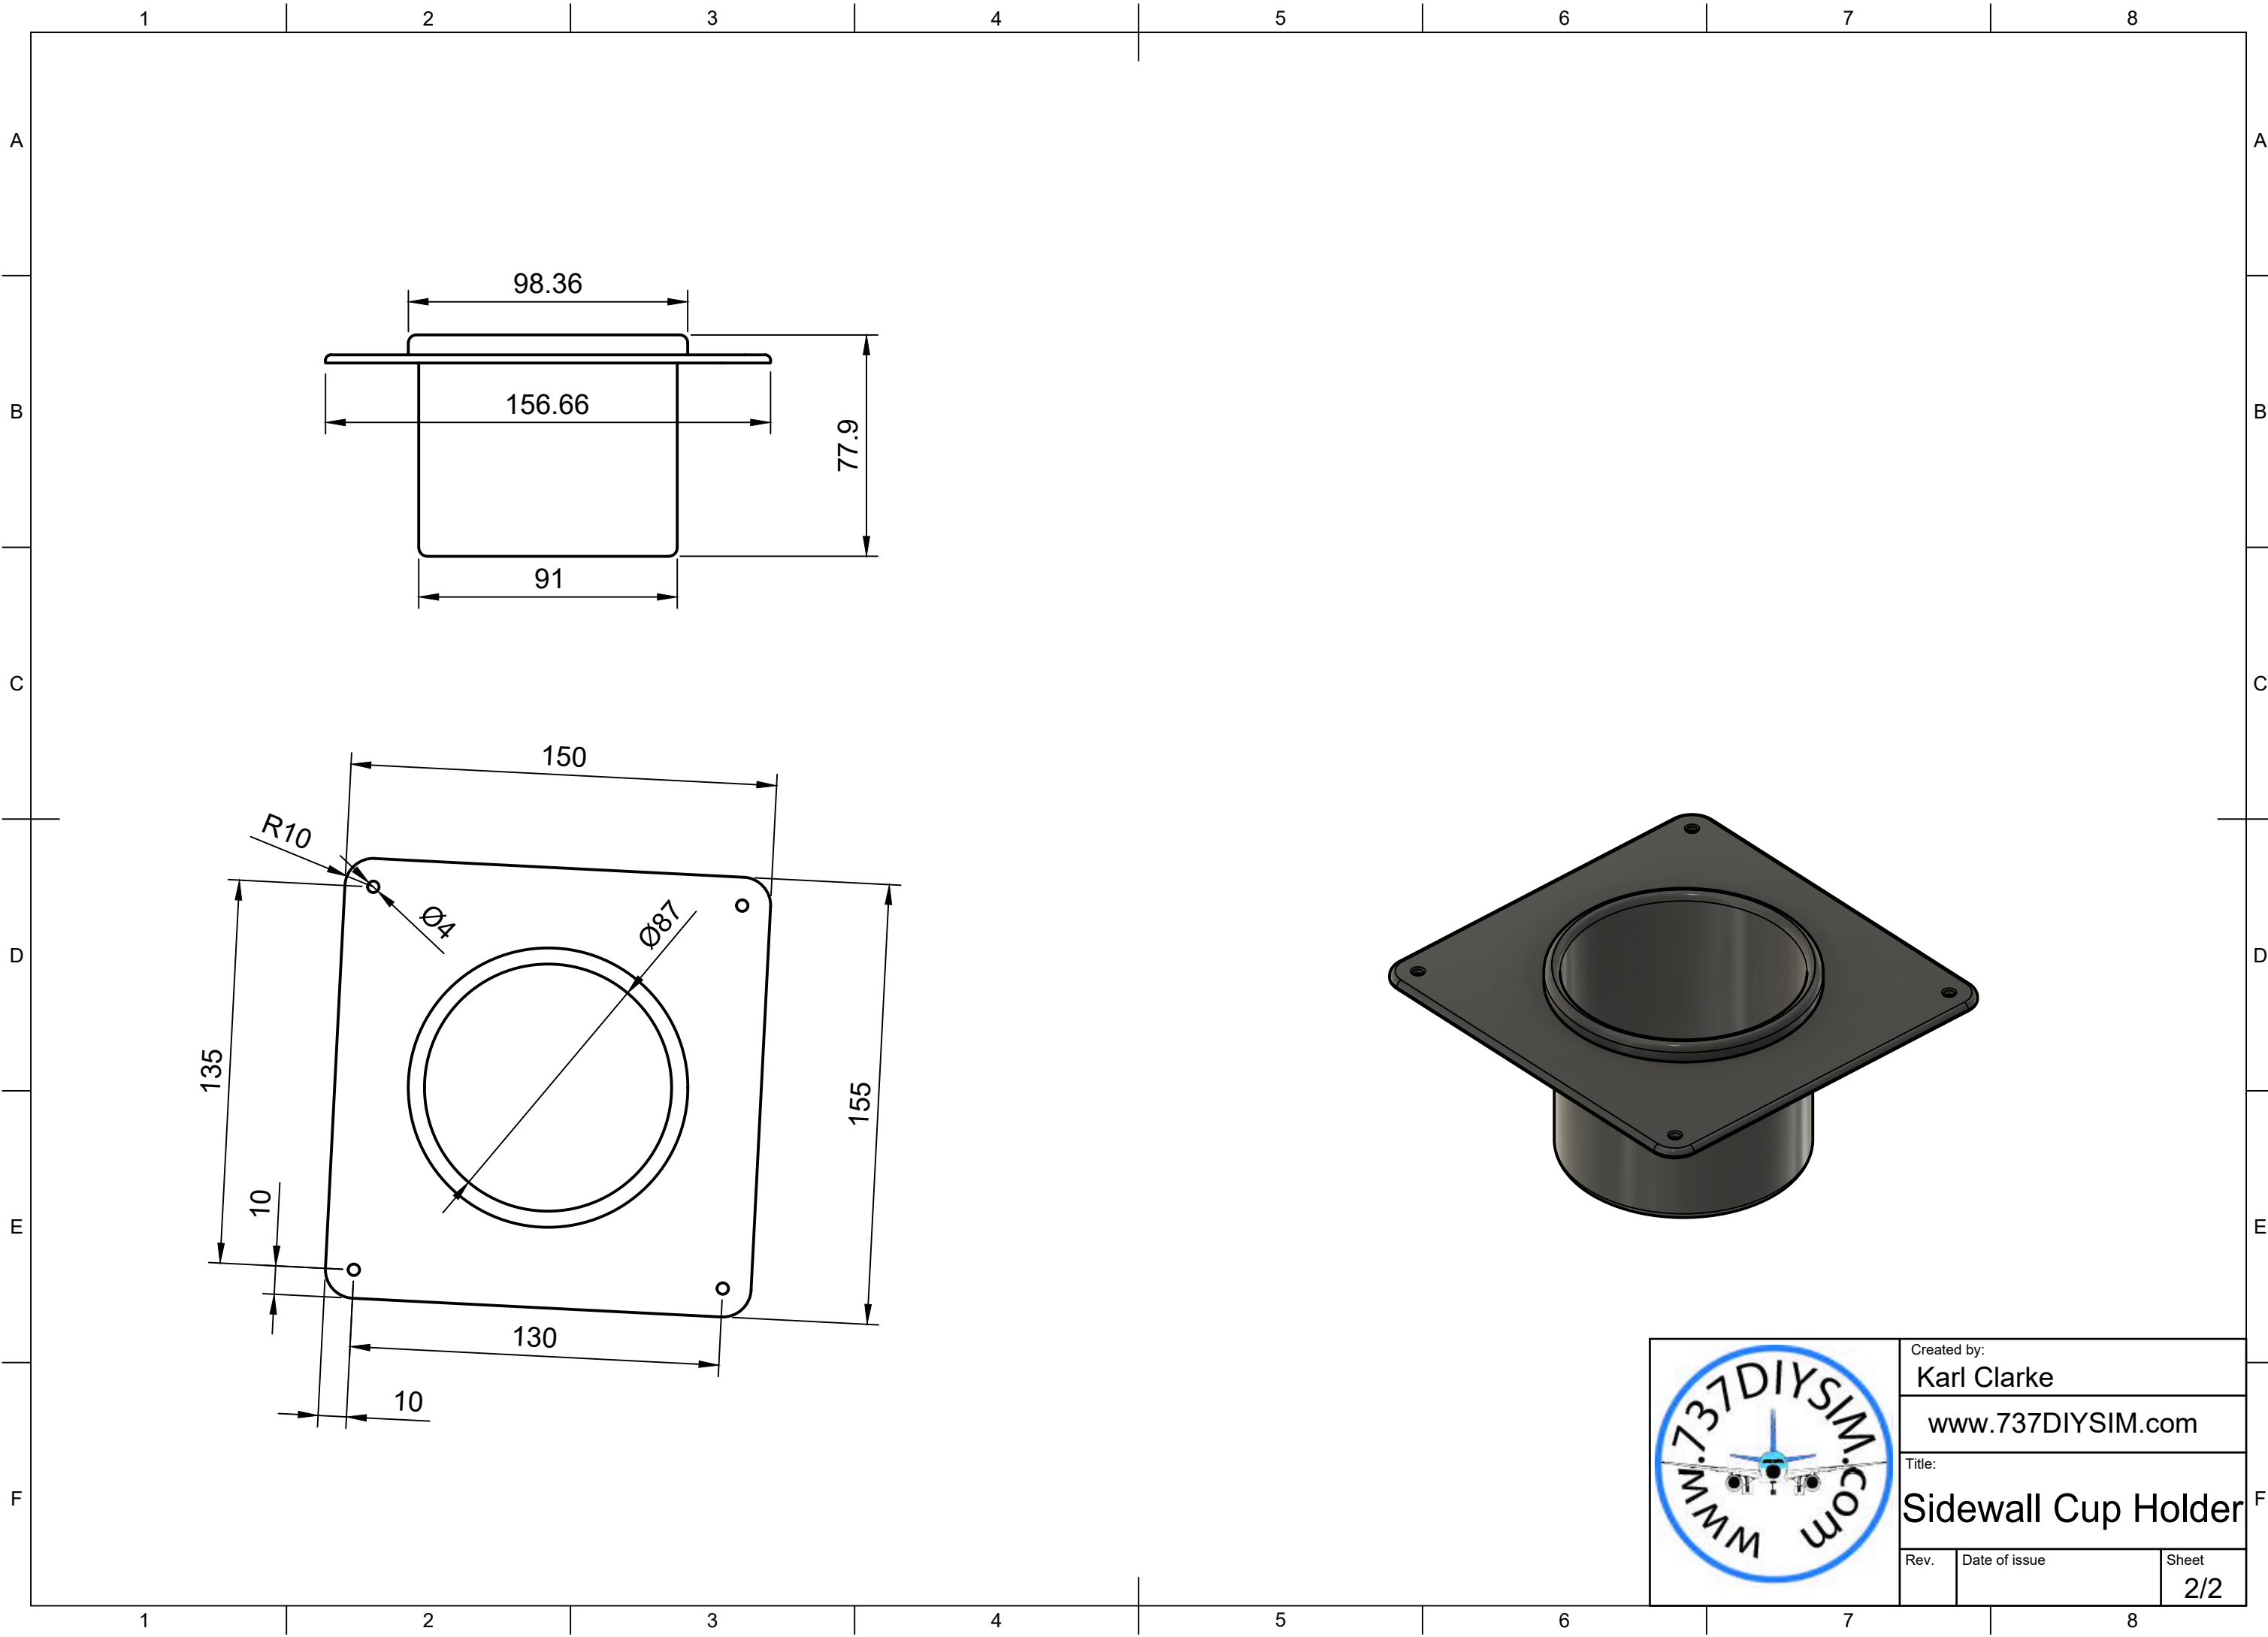

Parts List		
Item	Qty	Part Number
1	1	Faceplate (1)(Mirror)
2	1	Cup(Mirror)

	Created by:	
	Karl Clarke	
	www.737DIYSIM.com	
	Title:	
Sidewall Cup Holder		
Rev.	Date of issue	Sheet
		1/2

Created by: Karl Clarke		
www.737DIYSIM.com		
Title: Sidewall Cup Holder		
Rev.	Date of issue	Sheet 2/2