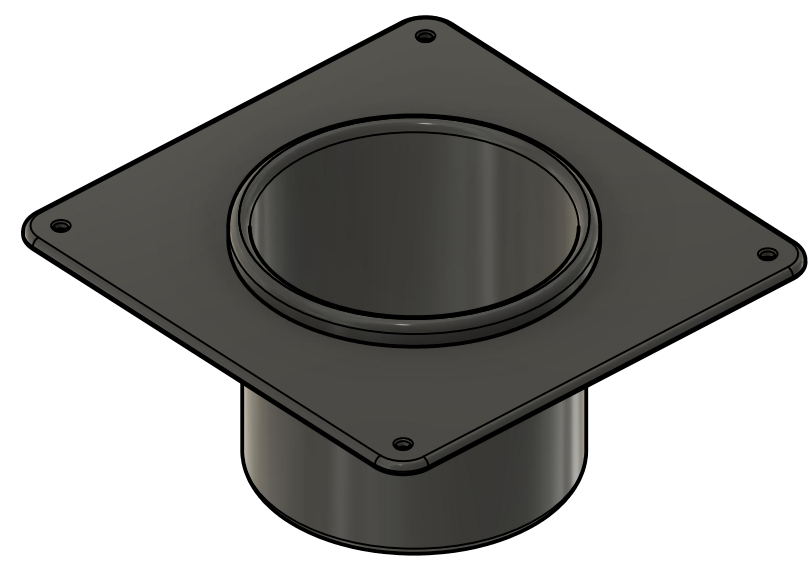

Parts List		
Item	Qty	Part Number
1	1	Faceplate (1)(Mirror)
2	1	Cup(Mirror)

	Created by:	
	Karl Clarke	
	www.737DIYSIM.com	
	Title:	
Sidewall Cup Holder		
Rev.	Date of issue	Sheet
		1/2

Created by: Karl Clarke		
www.737DIYSIM.com		
Title: Sidewall Cup Holder		
Rev.	Date of issue	Sheet 2/2