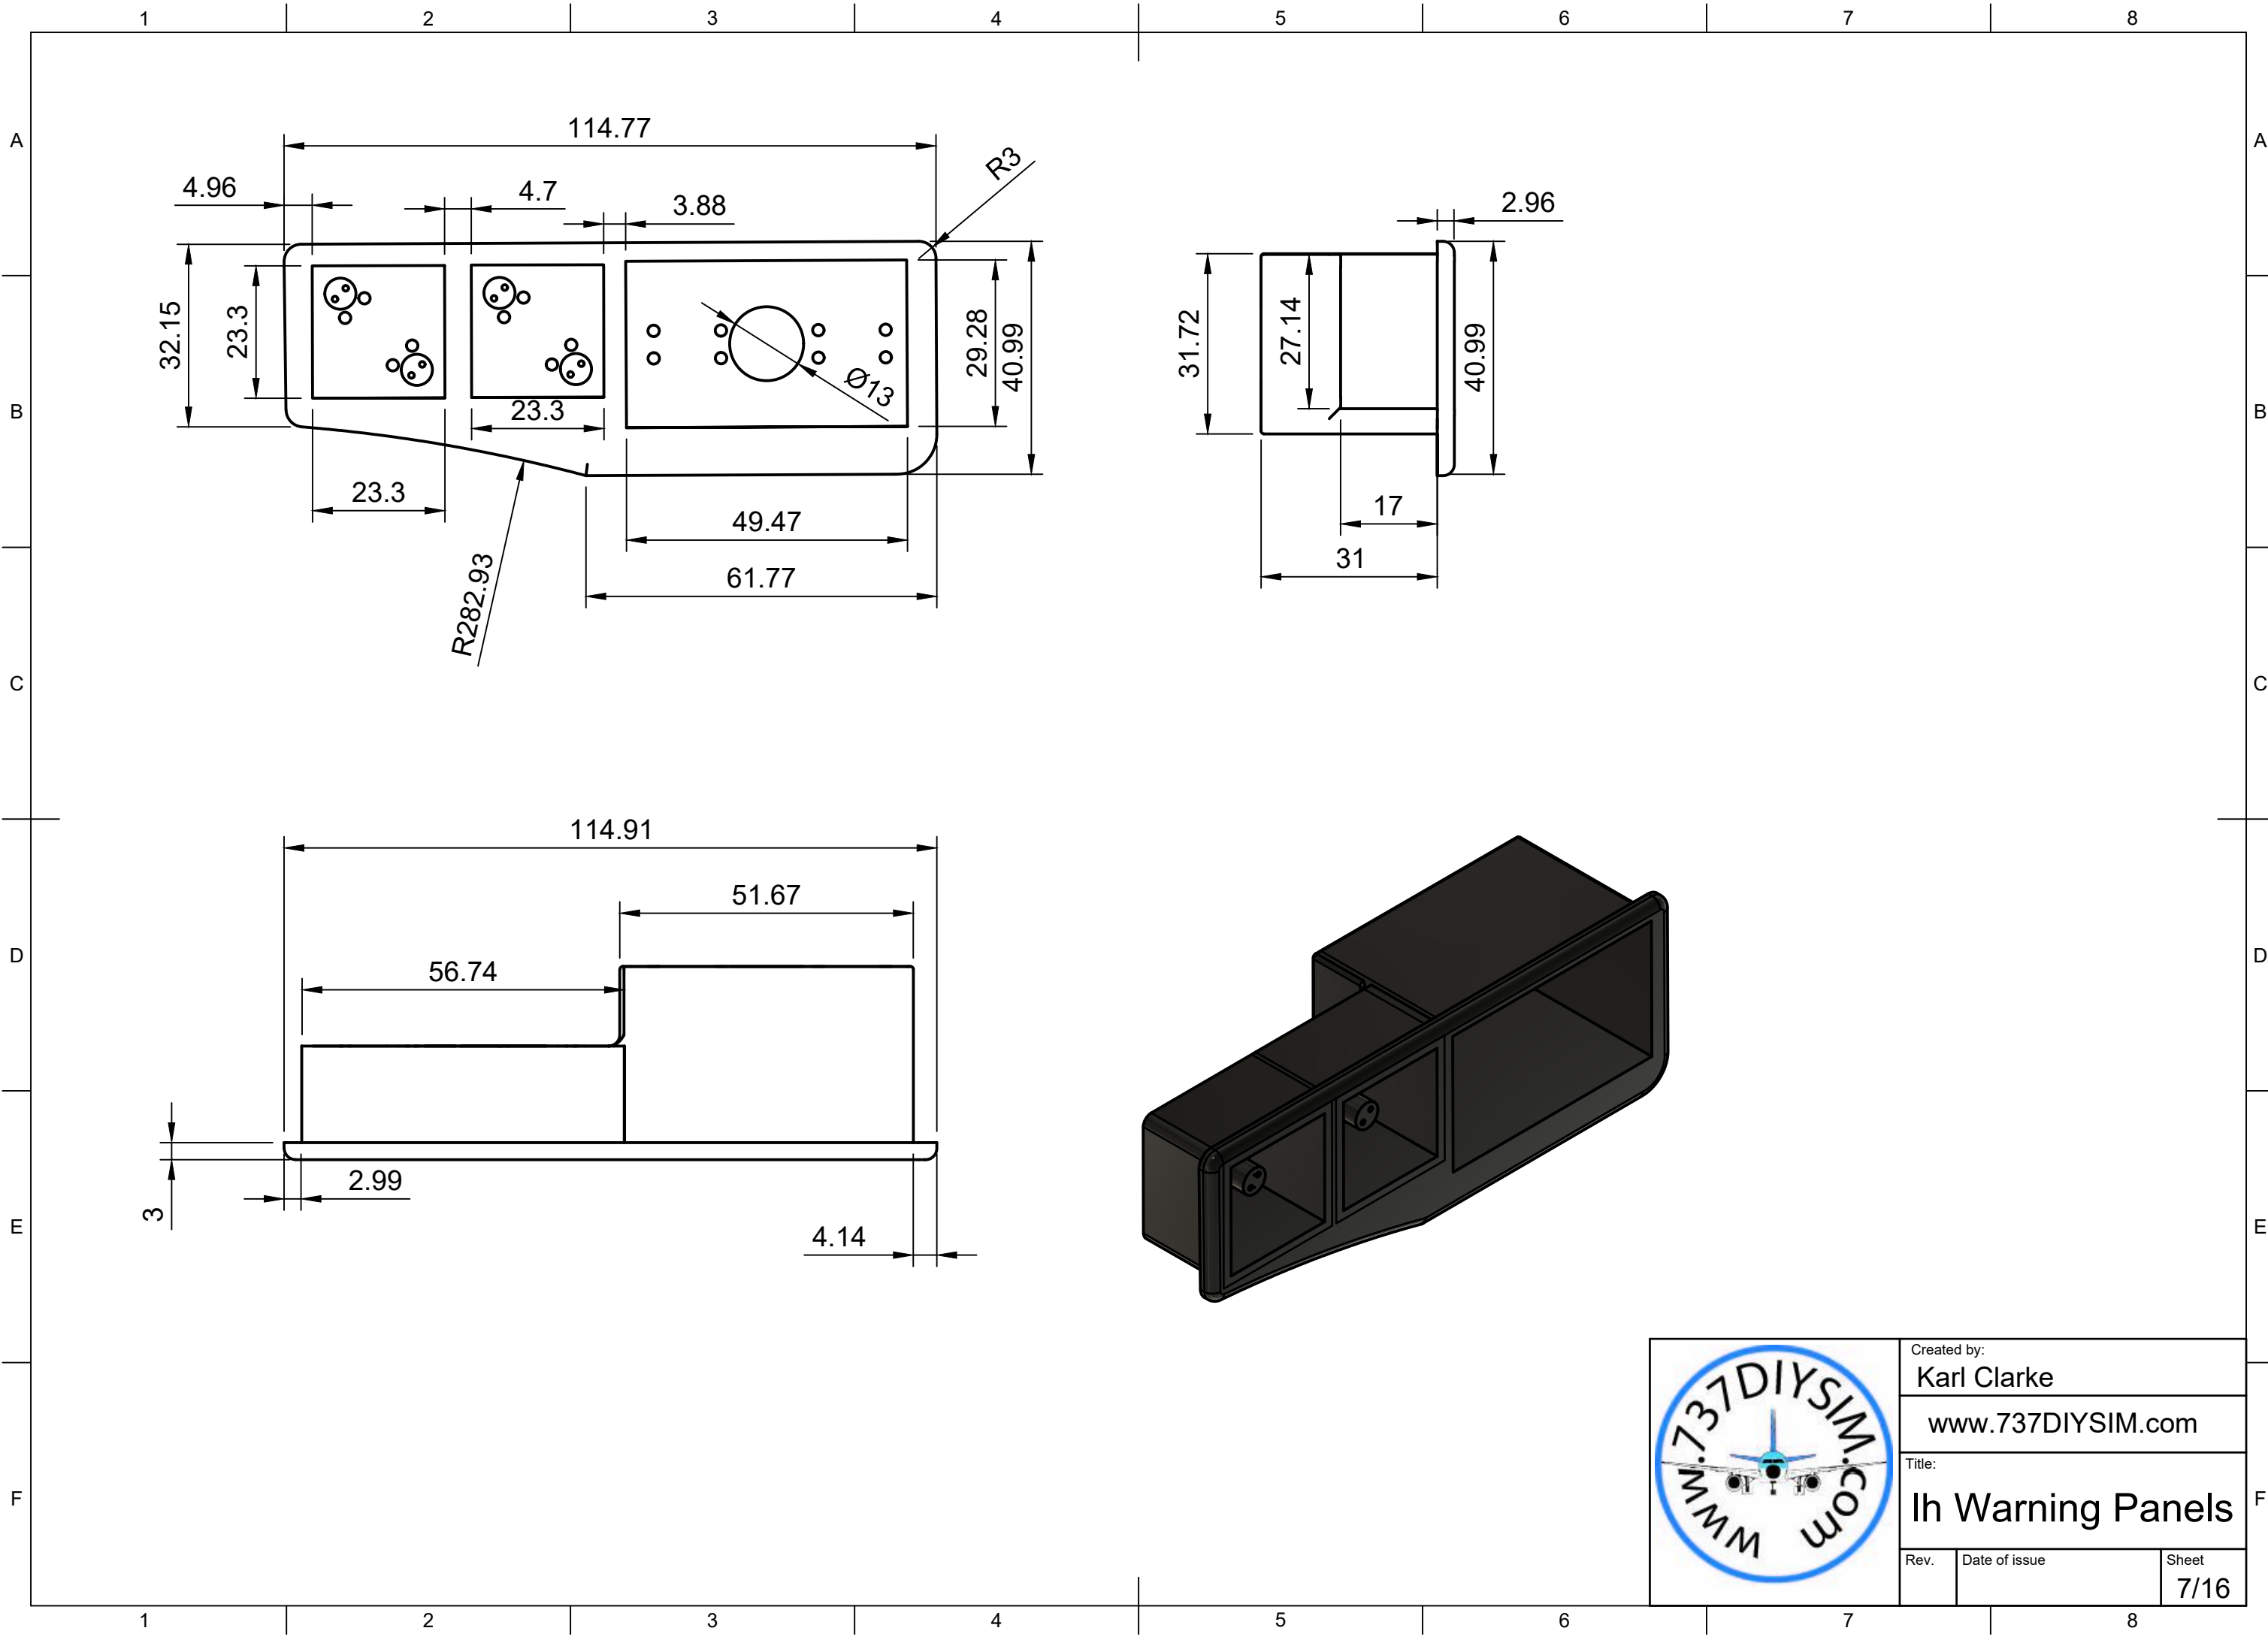

Created by:		
Karl Clarke		
www.737DIYSIM.com		
Title:		
Ih Warning Panels		
Rev.	Date of issue	Sheet
		7/16