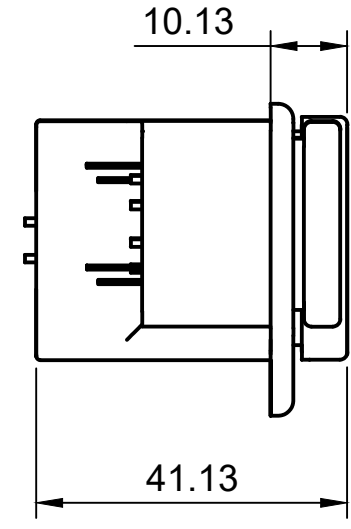

Created by:		
Karl Clarke		
www.737DIYSIM.com		
Title:		
Ih Warning Panels		
Rev.	Date of issue	Sheet
		3/16