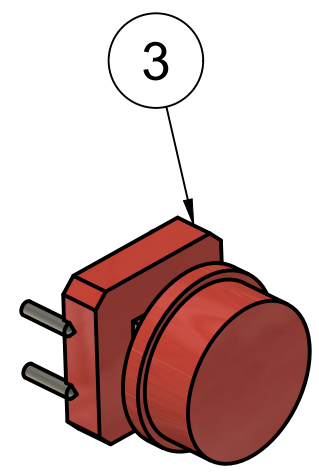

Parts List		
Item	Qty	Part Number
1	1	LED push Housing(Mirror)
2	1	Back Plate(Mirror)
3	1	M3 x 18mm(Mirror)
4	1	5MM LED Yellow v1 (1)(Mirror)
5	1	M3 x 18mm (1)(Mirror)
6	1	5MM LED Yellow v1 (1) (1)(Mirror)
7	1	5MM LED Yellow v1 (1) (2)(Mirror)
8	1	5MM LED Yellow v1 (1) (3)(Mirror)
9	1	5MM LED Yellow v1 (1) (4)(Mirror)
10	1	5MM LED Yellow v1 (1) (5)(Mirror)
11	1	5MM LED Yellow v1 (1) (6)(Mirror)
12	1	5MM LED Yellow v1 (1) (7)(Mirror)
13	1	5MM LED Yellow v1 (1) (8)(Mirror)
14	1	5MM LED Yellow v1 (1) (9)(Mirror)
15	1	5MM LED Yellow v1 (1) (10)(Mirror)
16	1	5MM LED Yellow v1 (1) (11)(Mirror)

Parts List		
Item	Qty	Part Number
2	1	RH Warning Panel (1)(Mirror) (1)

	Created by:	
	Karl Clarke	
	www.737DIYSIM.com	
	Title:	
Rh Warning Panels		
Rev.	Date of issue	Sheet
		6/16

Created by:		
Karl Clarke		
www.737DIYSIM.com		
Title:		
Ih Warning Panels		
Rev.	Date of issue	Sheet
		7/16

Parts List		
Item	Qty	Part Number
3	4	Tactile Sw 12mm(Mirror) (1)

	Created by:	
	Karl Clarke	
	www.737DIYSIM.com	
	Title:	
Ih Warning Panels		
Rev.	Date of issue	Sheet
		8/16

Parts List		
Item	Qty	Part Number
1	1	Press Cap(Mirror) (1)
2	1	5MM LED Yellow v1 (1)(Mirror) (1)
3	1	5MM LED Yellow v1 (1) (1)(Mirror) (1)