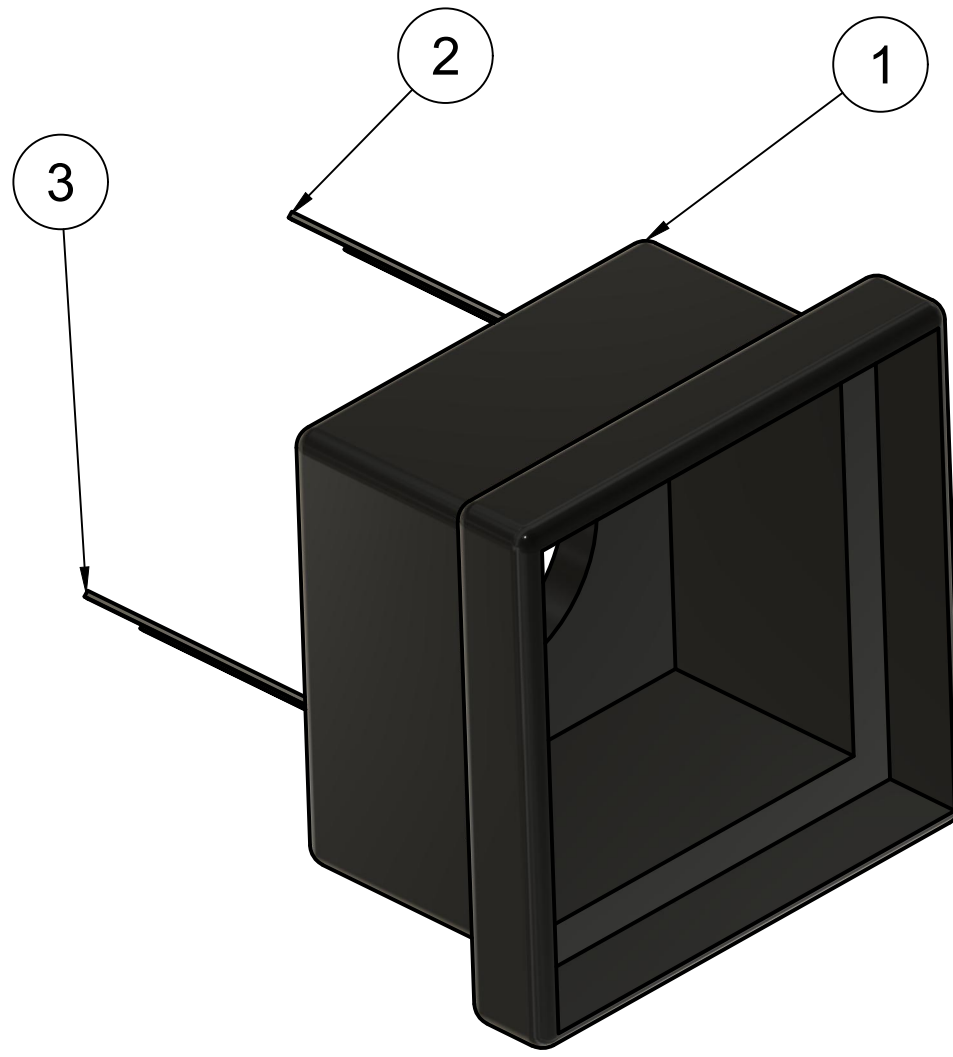

Parts List		
Item	Qty	Part Number
1	1	Press Cap(Mirror) (1)
2	1	5MM LED Yellow v1 (1)(Mirror) (1)
3	1	5MM LED Yellow v1 (1) (1)(Mirror) (1)

	Created by: Karl Clarke	
	www.737DIYSIM.com	
	Title: Ih Warning Panels	
Rev.	Date of issue	Sheet 9/16