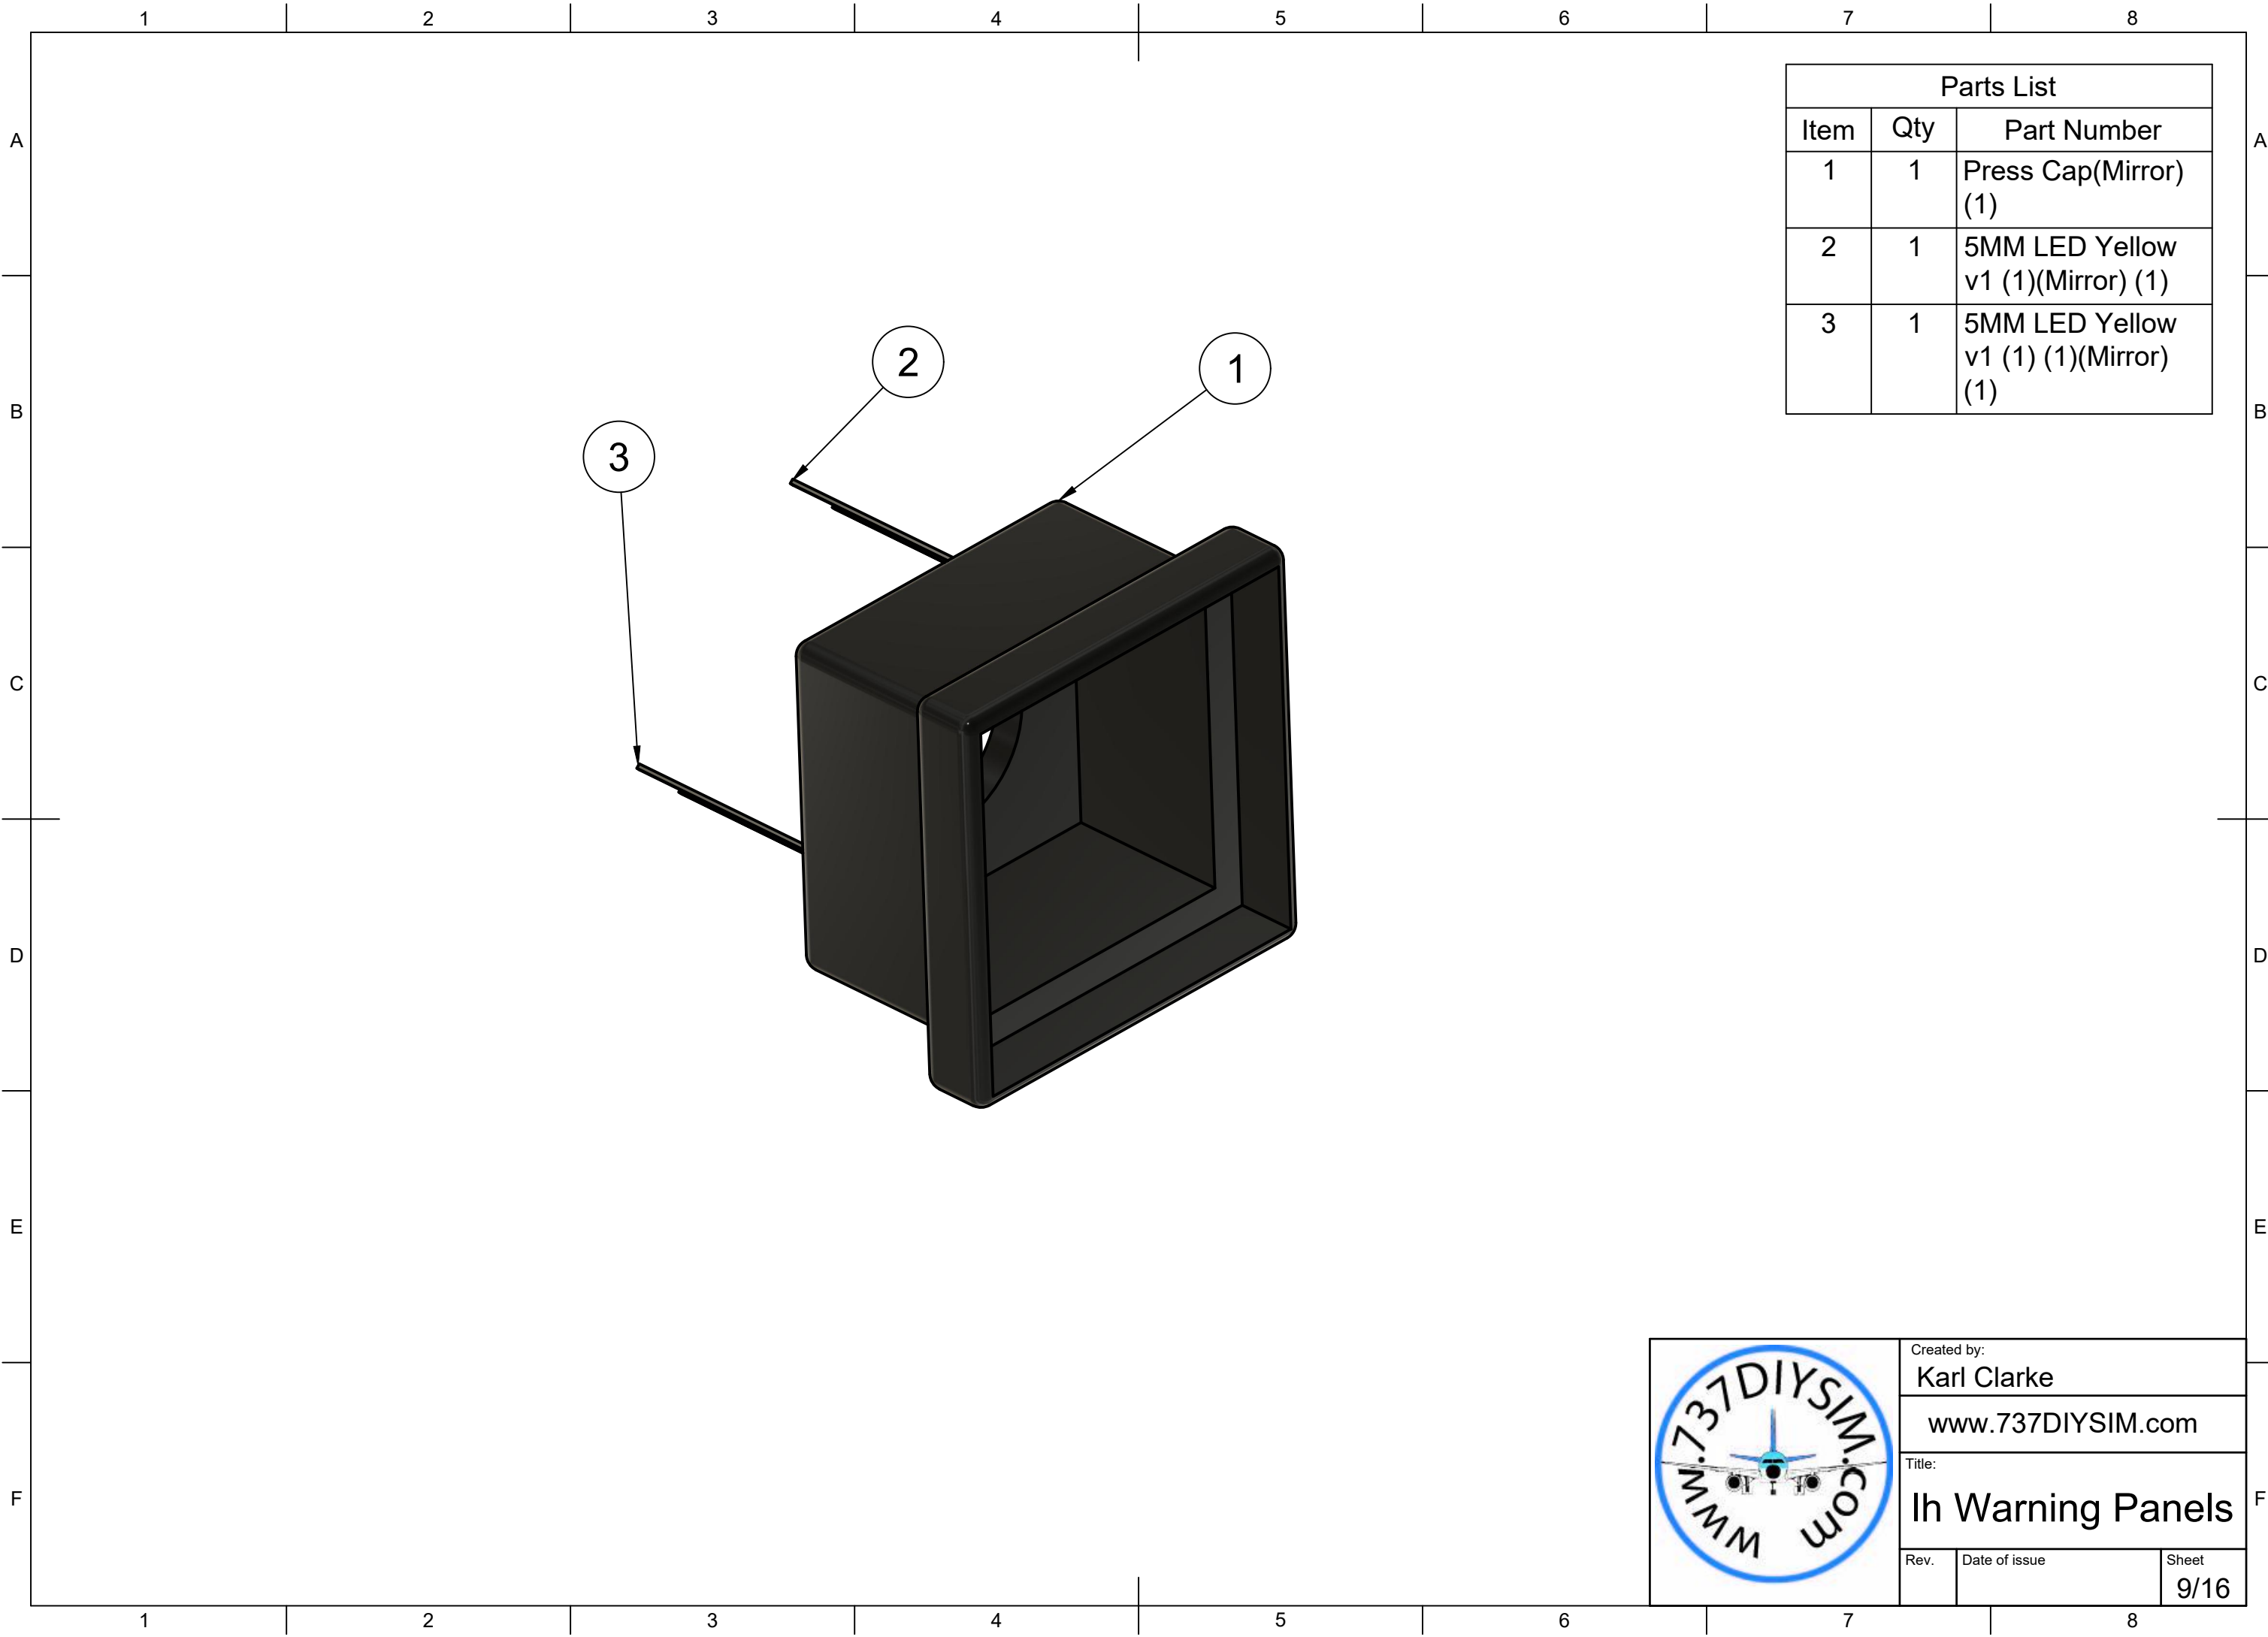

Parts List		
Item	Qty	Part Number
1	1	Press Cap(Mirror) (1)
2	1	5MM LED Yellow v1 (1)(Mirror) (1)
3	1	5MM LED Yellow v1 (1) (1)(Mirror) (1)

	Created by: Karl Clarke	
	www.737DIYSIM.com	
	Title: Ih Warning Panels	
Rev.	Date of issue	Sheet 9/16