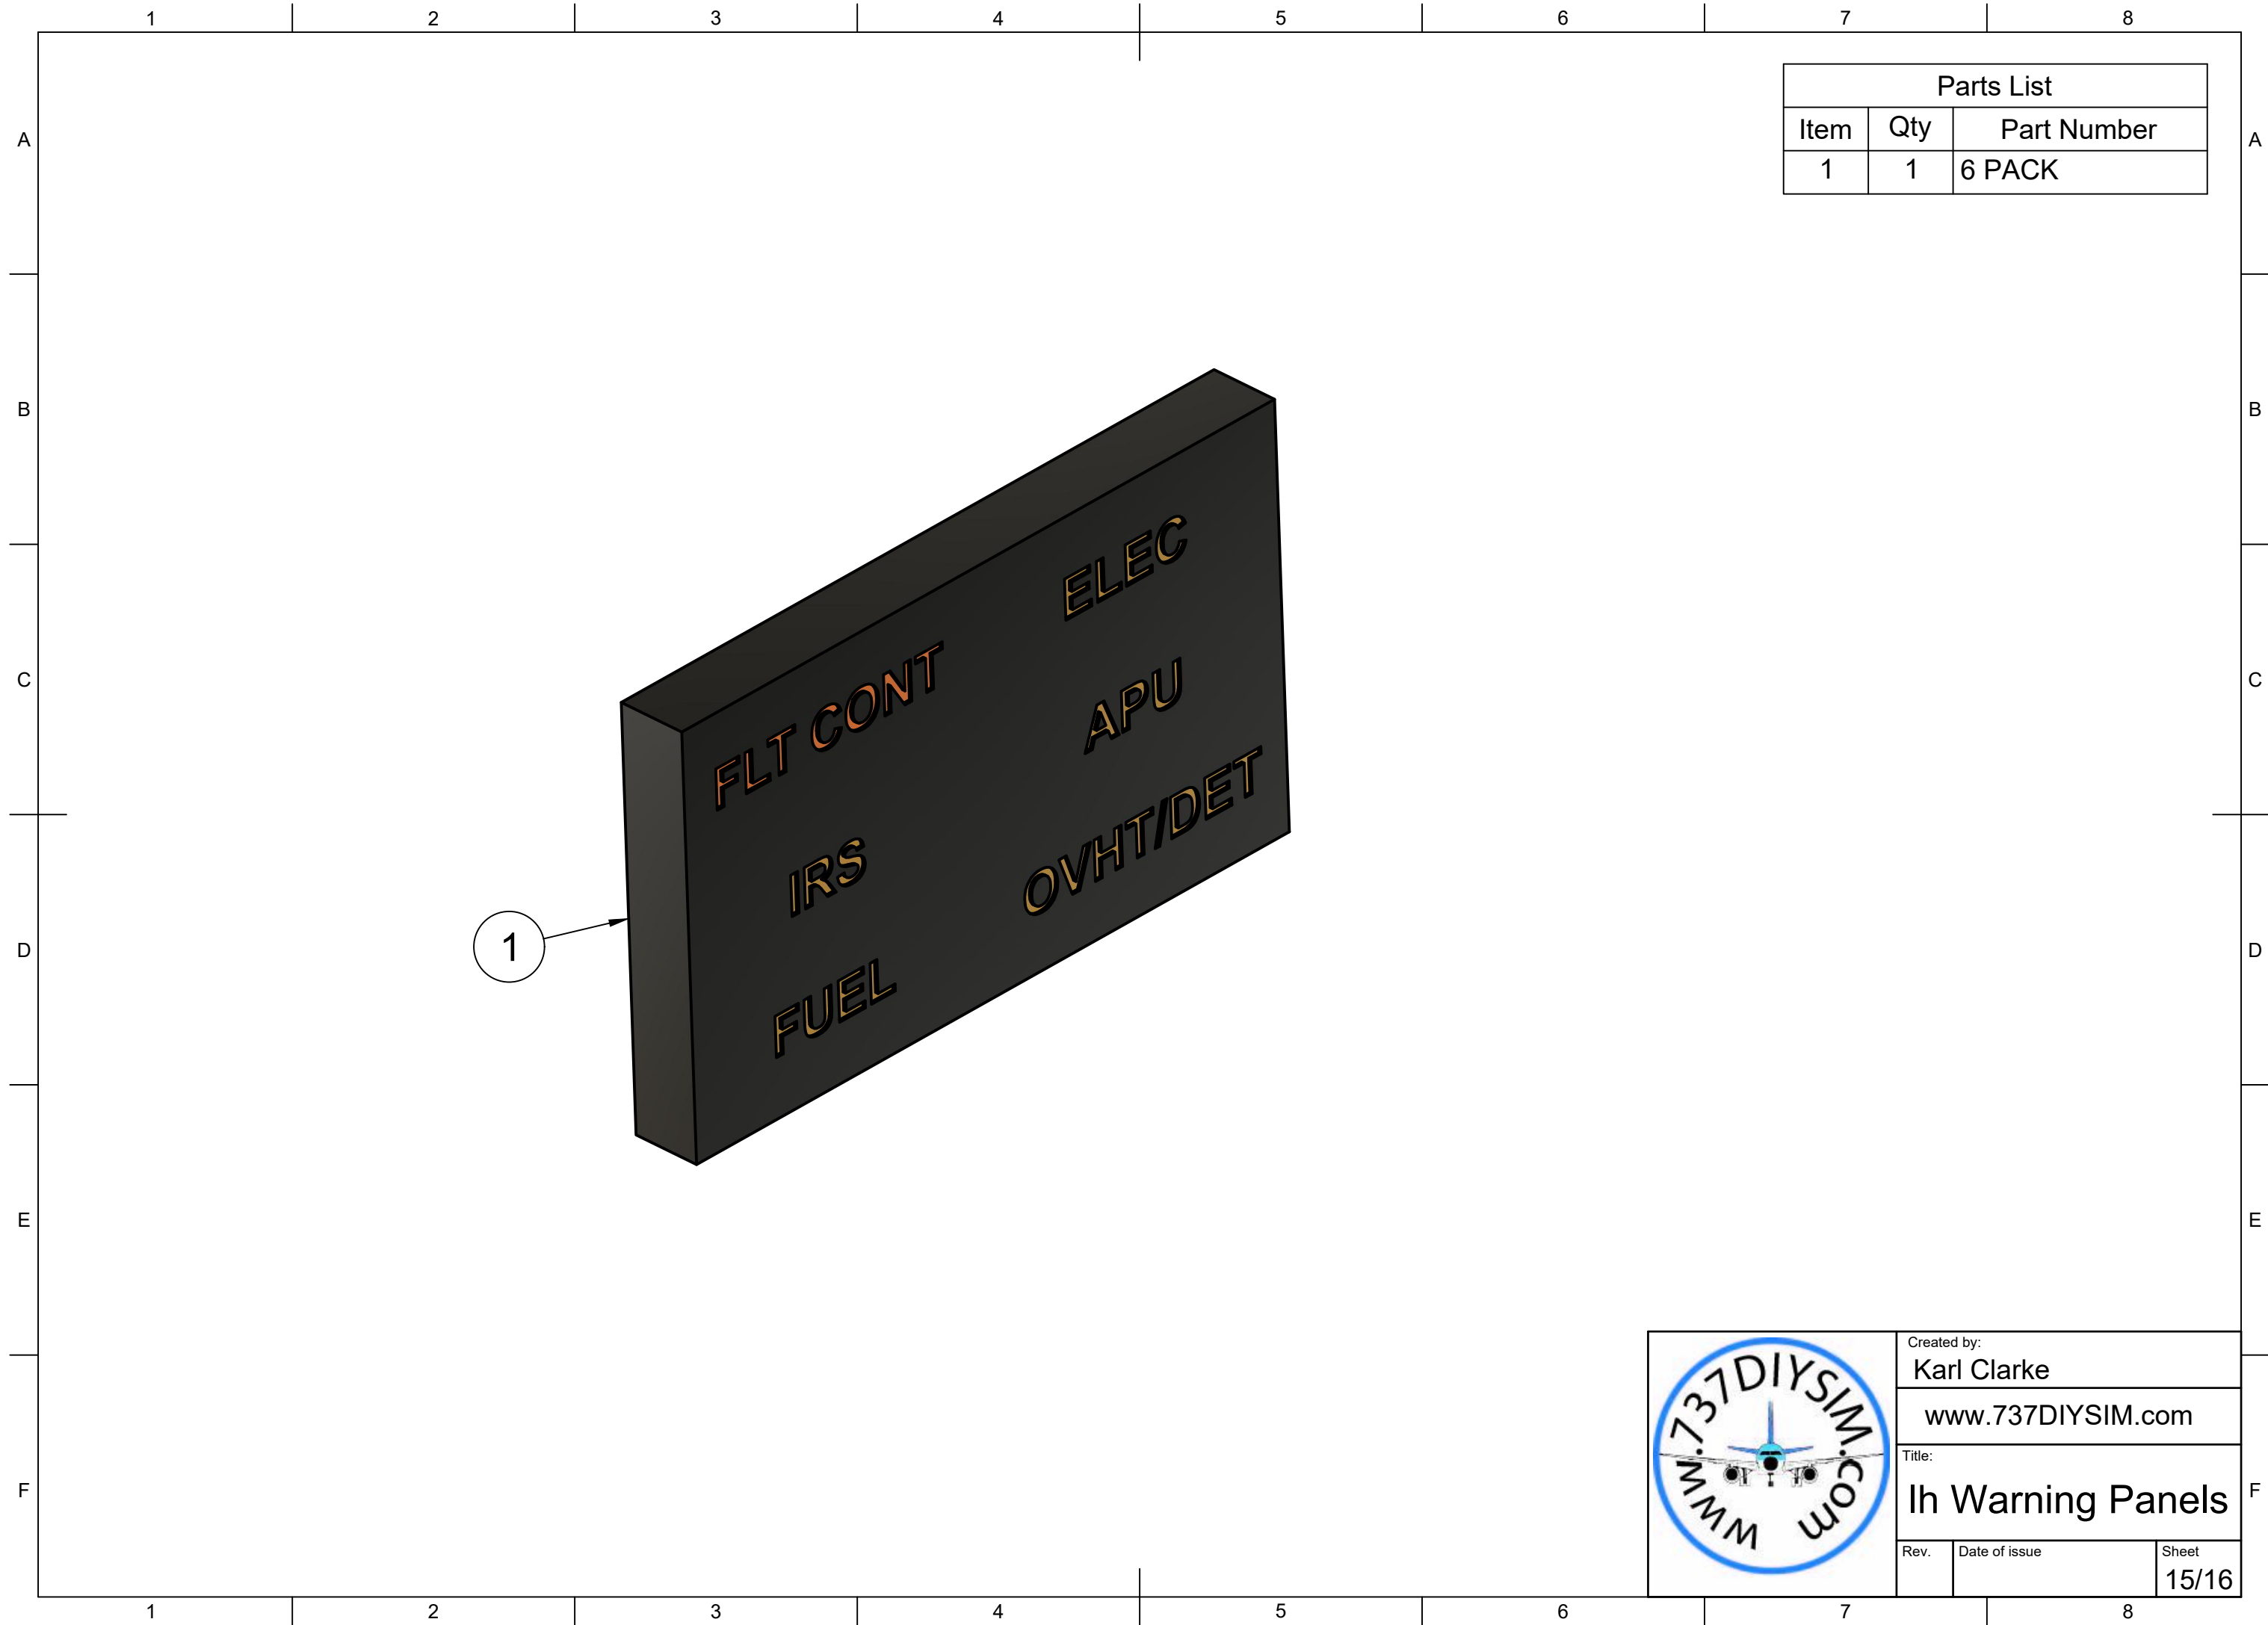

Parts List		
Item	Qty	Part Number
1	1	6 PACK

	Created by: Karl Clarke	
	www.737DIYSIM.com	
	Title: Ih Warning Panels	
Rev.	Date of issue	Sheet 15/16