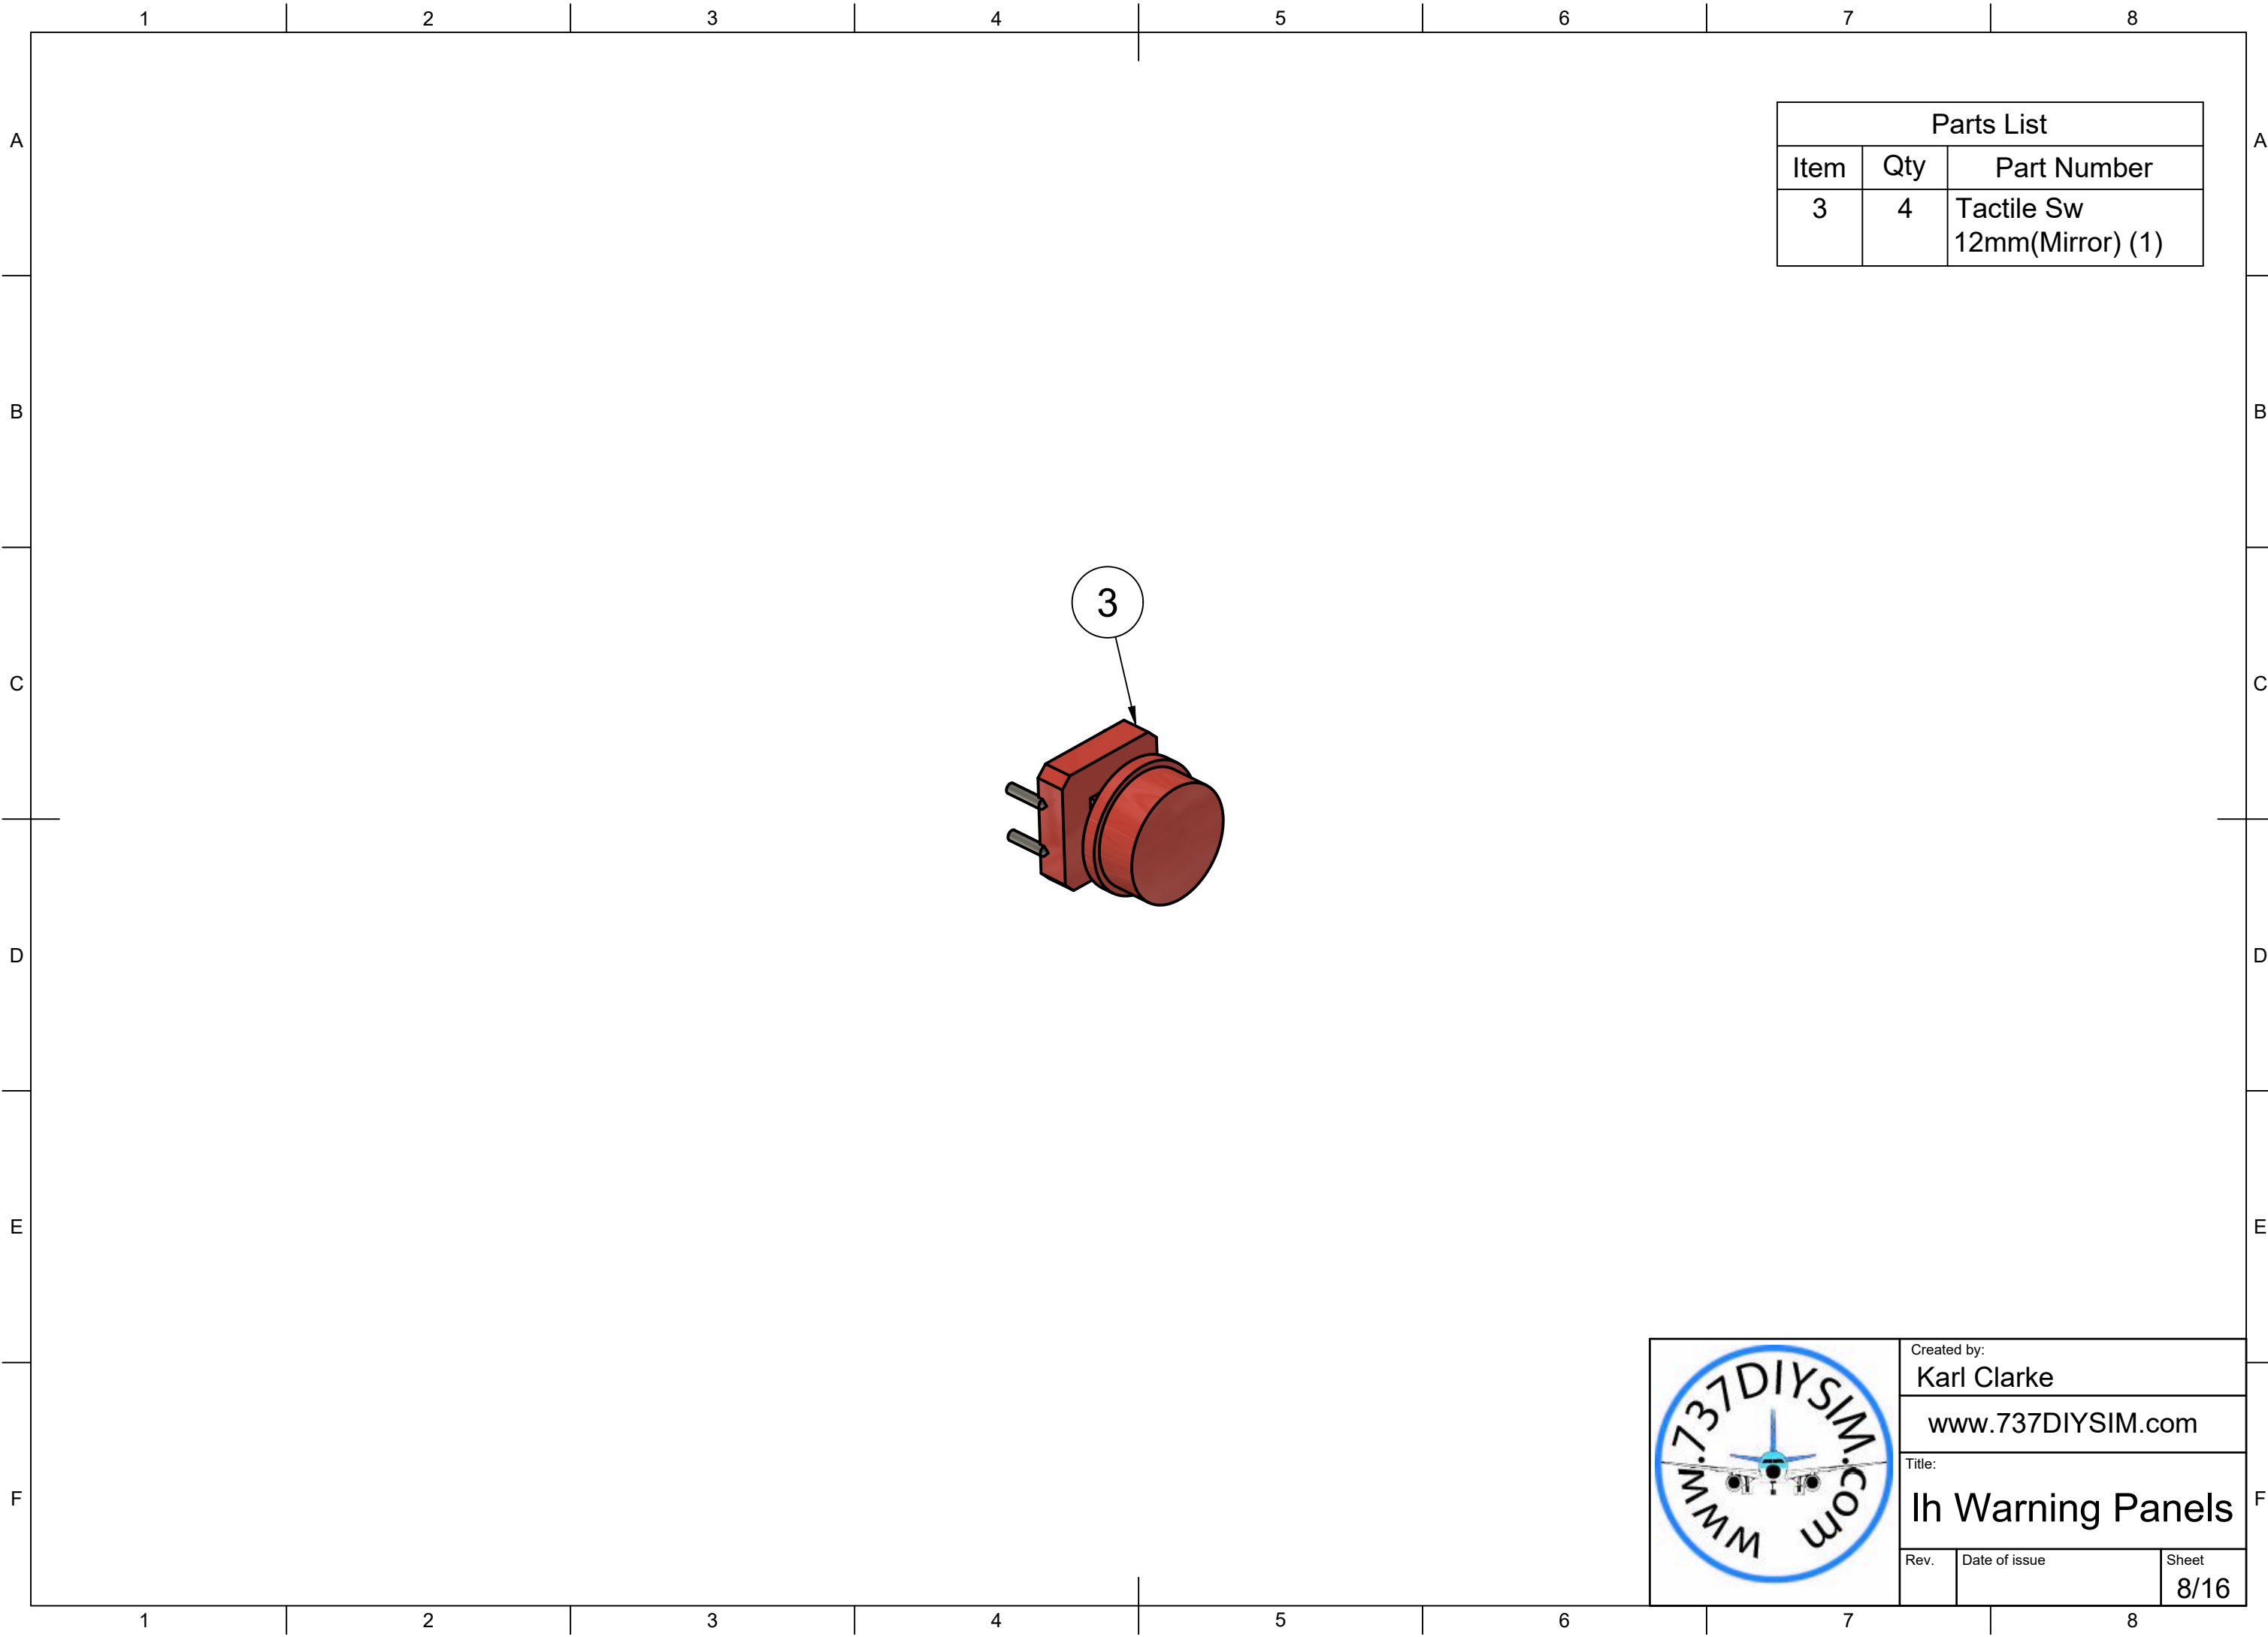

Parts List		
Item	Qty	Part Number
3	4	Tactile Sw 12mm(Mirror) (1)