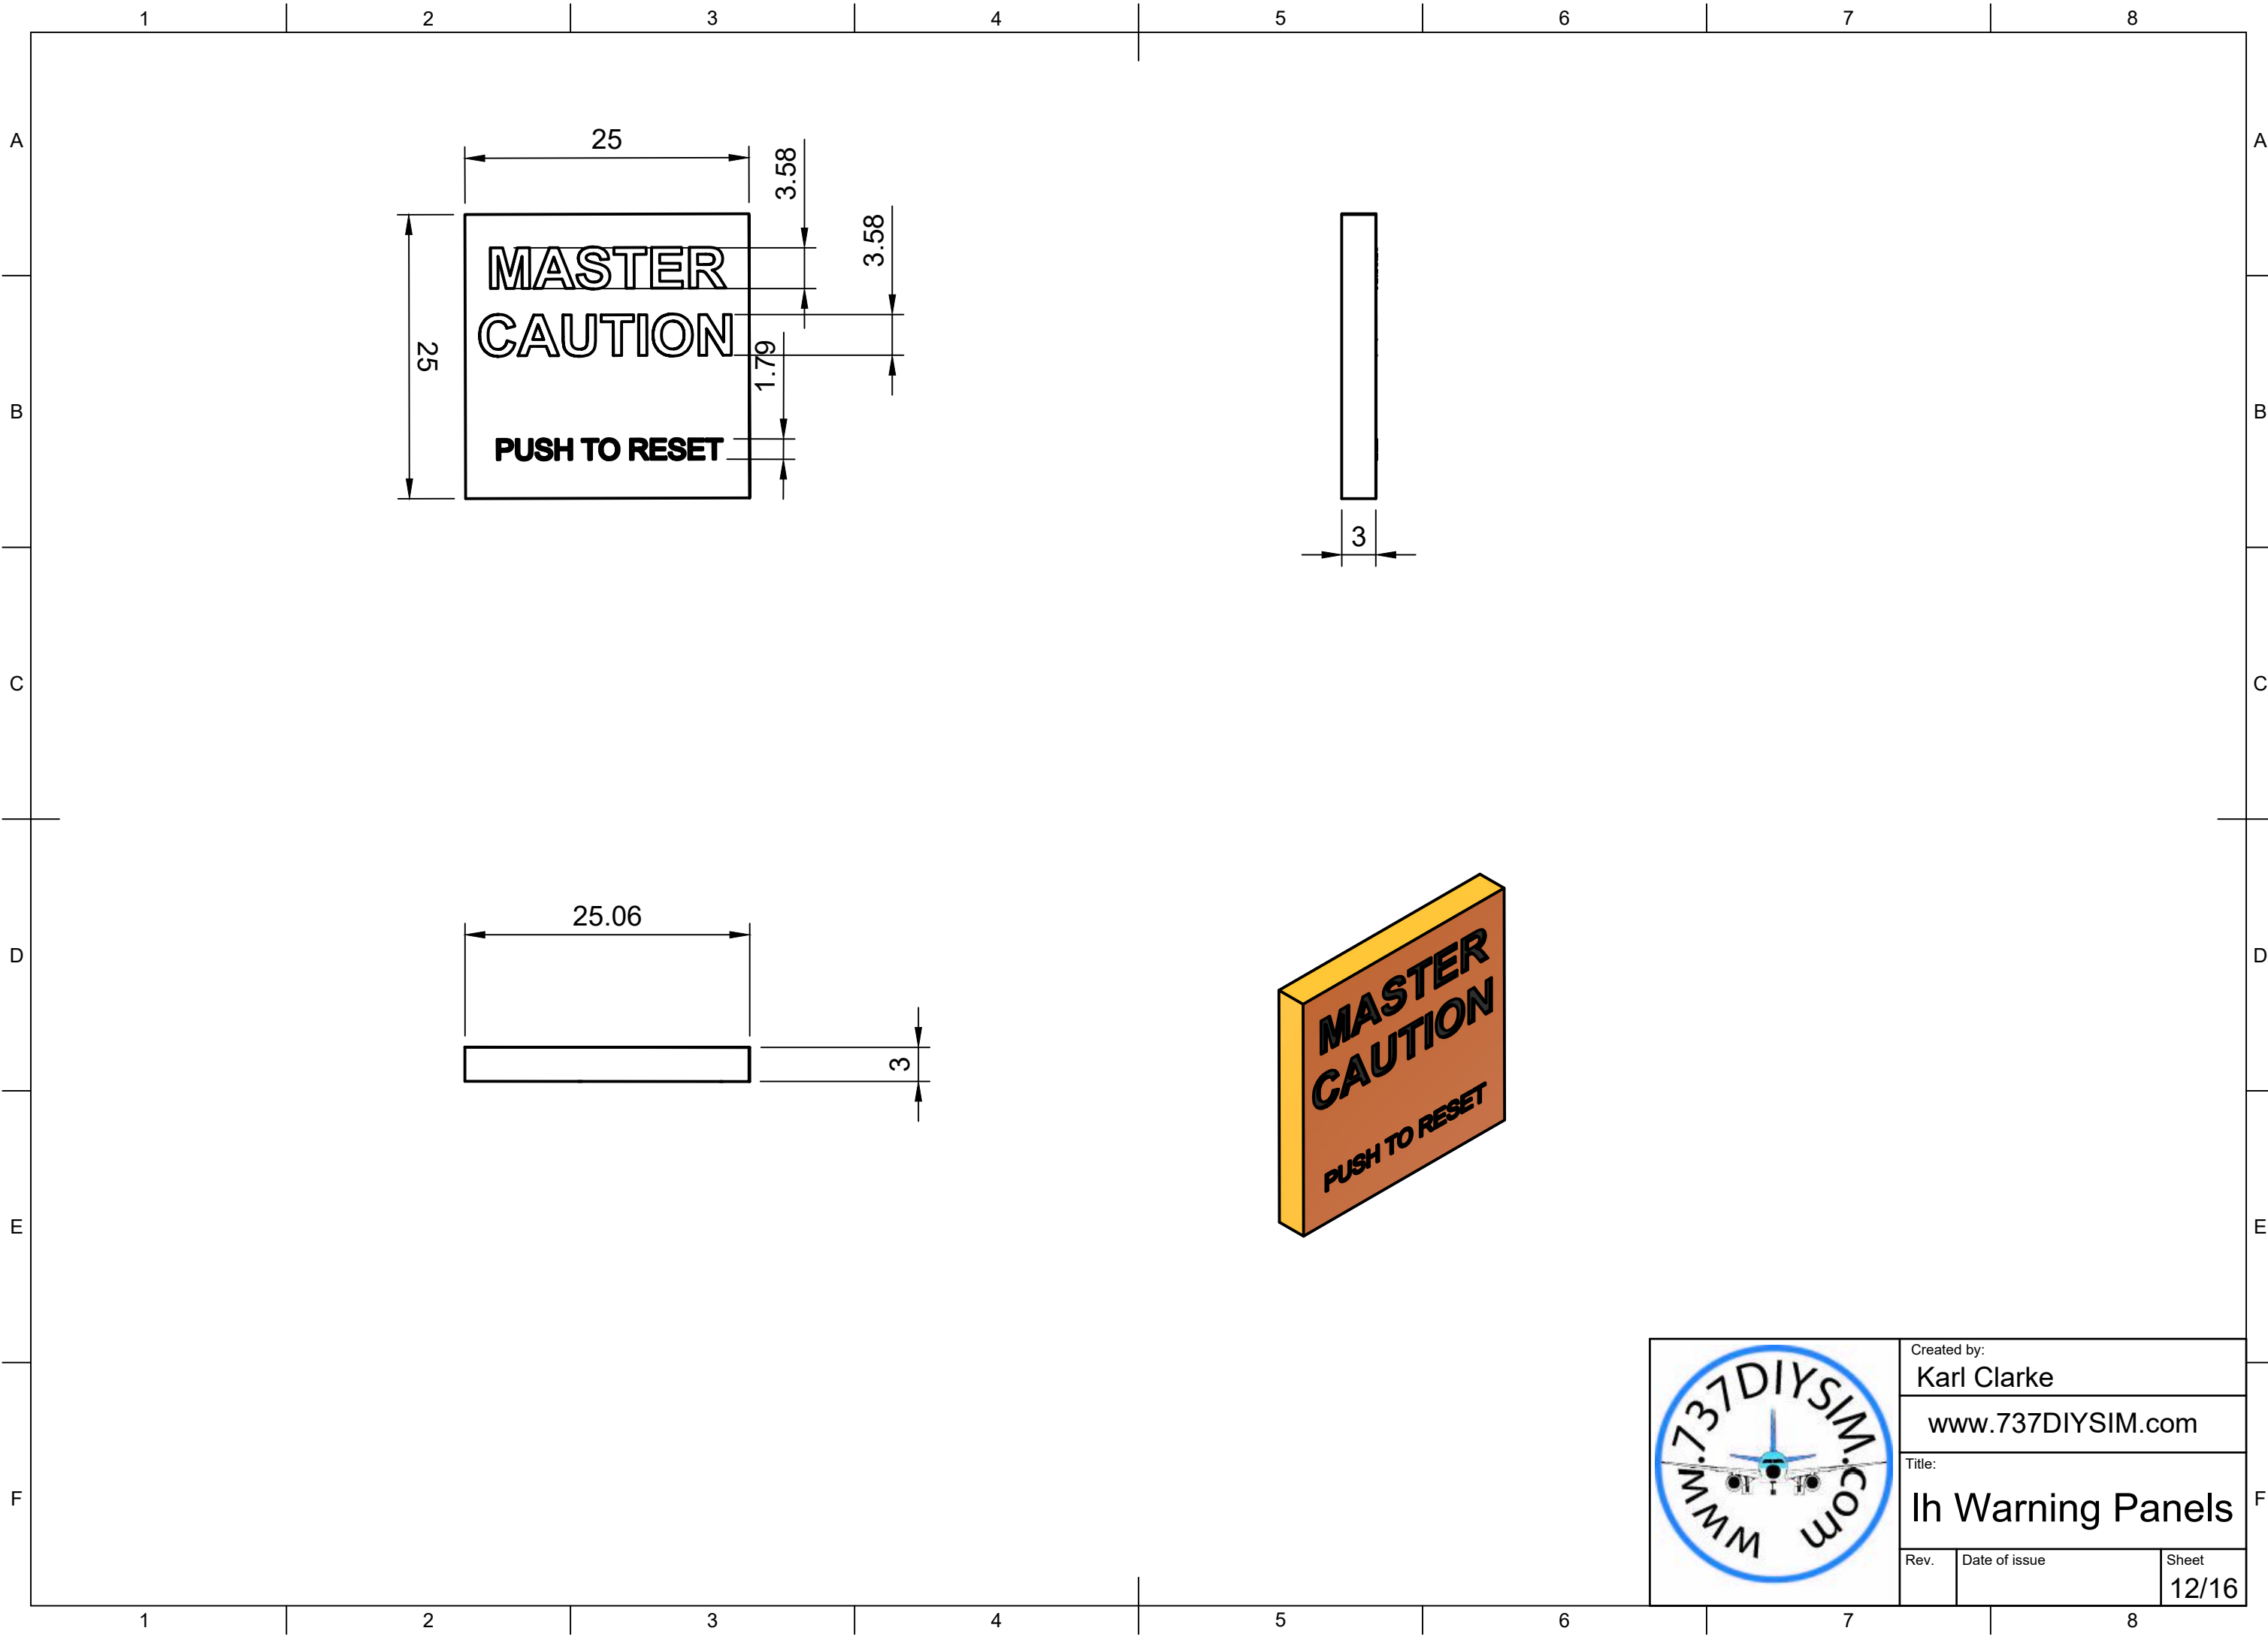

Created by: Karl Clarke	
	www.737DIYSIM.com	
Title: Ih Warning Panels		
Rev.	Date of issue	Sheet 12/16