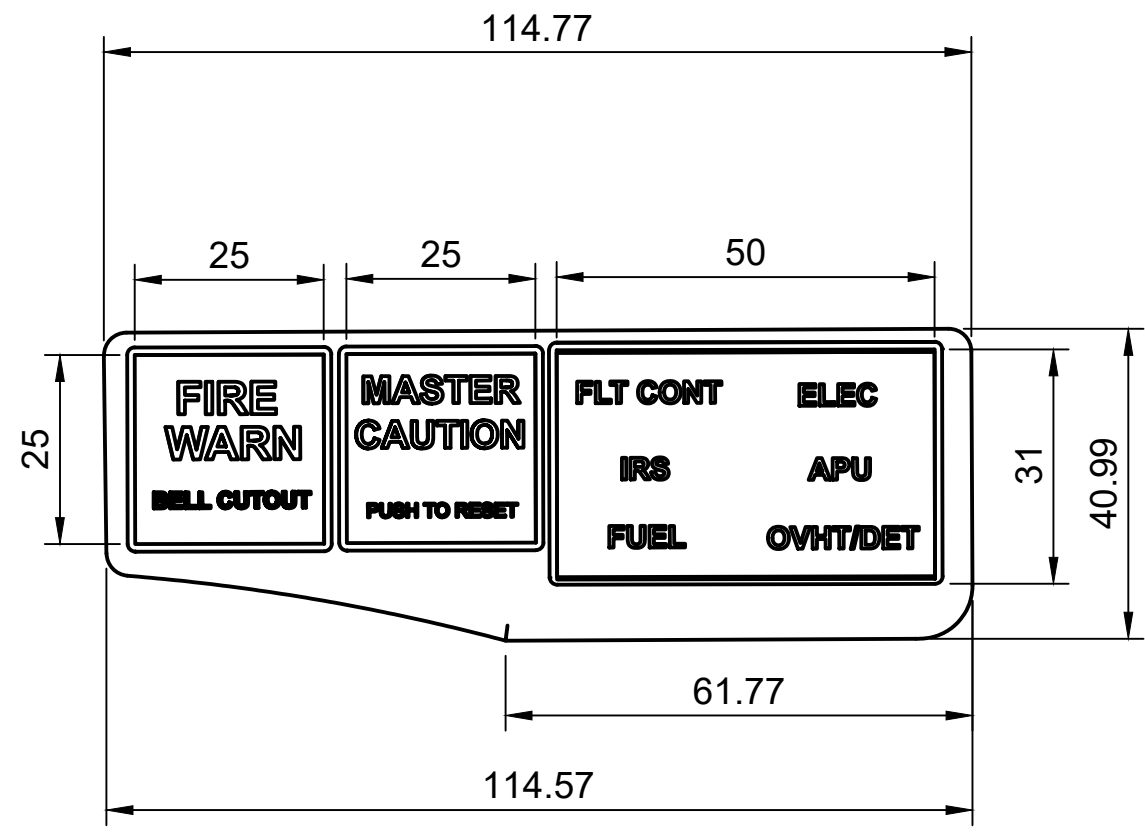

Created by:		
Karl Clarke		
www.737DIYSIM.com		
Title:		
Ih Warning Panels		
Rev.	Date of issue	Sheet
		3/16