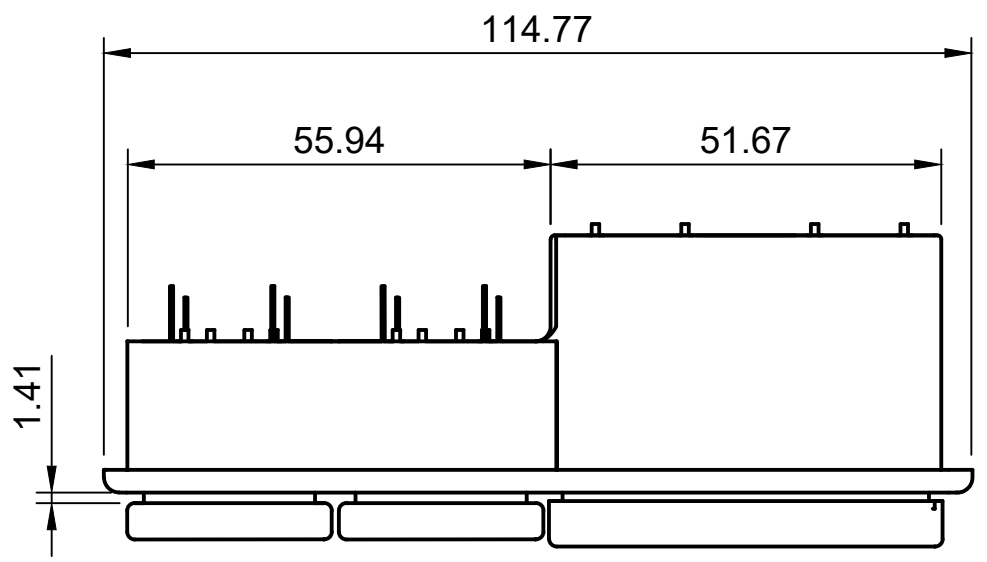

Created by:		
Karl Clarke		
www.737DIYSIM.com		
Title:		
Ih Warning Panels		
Rev.	Date of issue	Sheet
		3/16