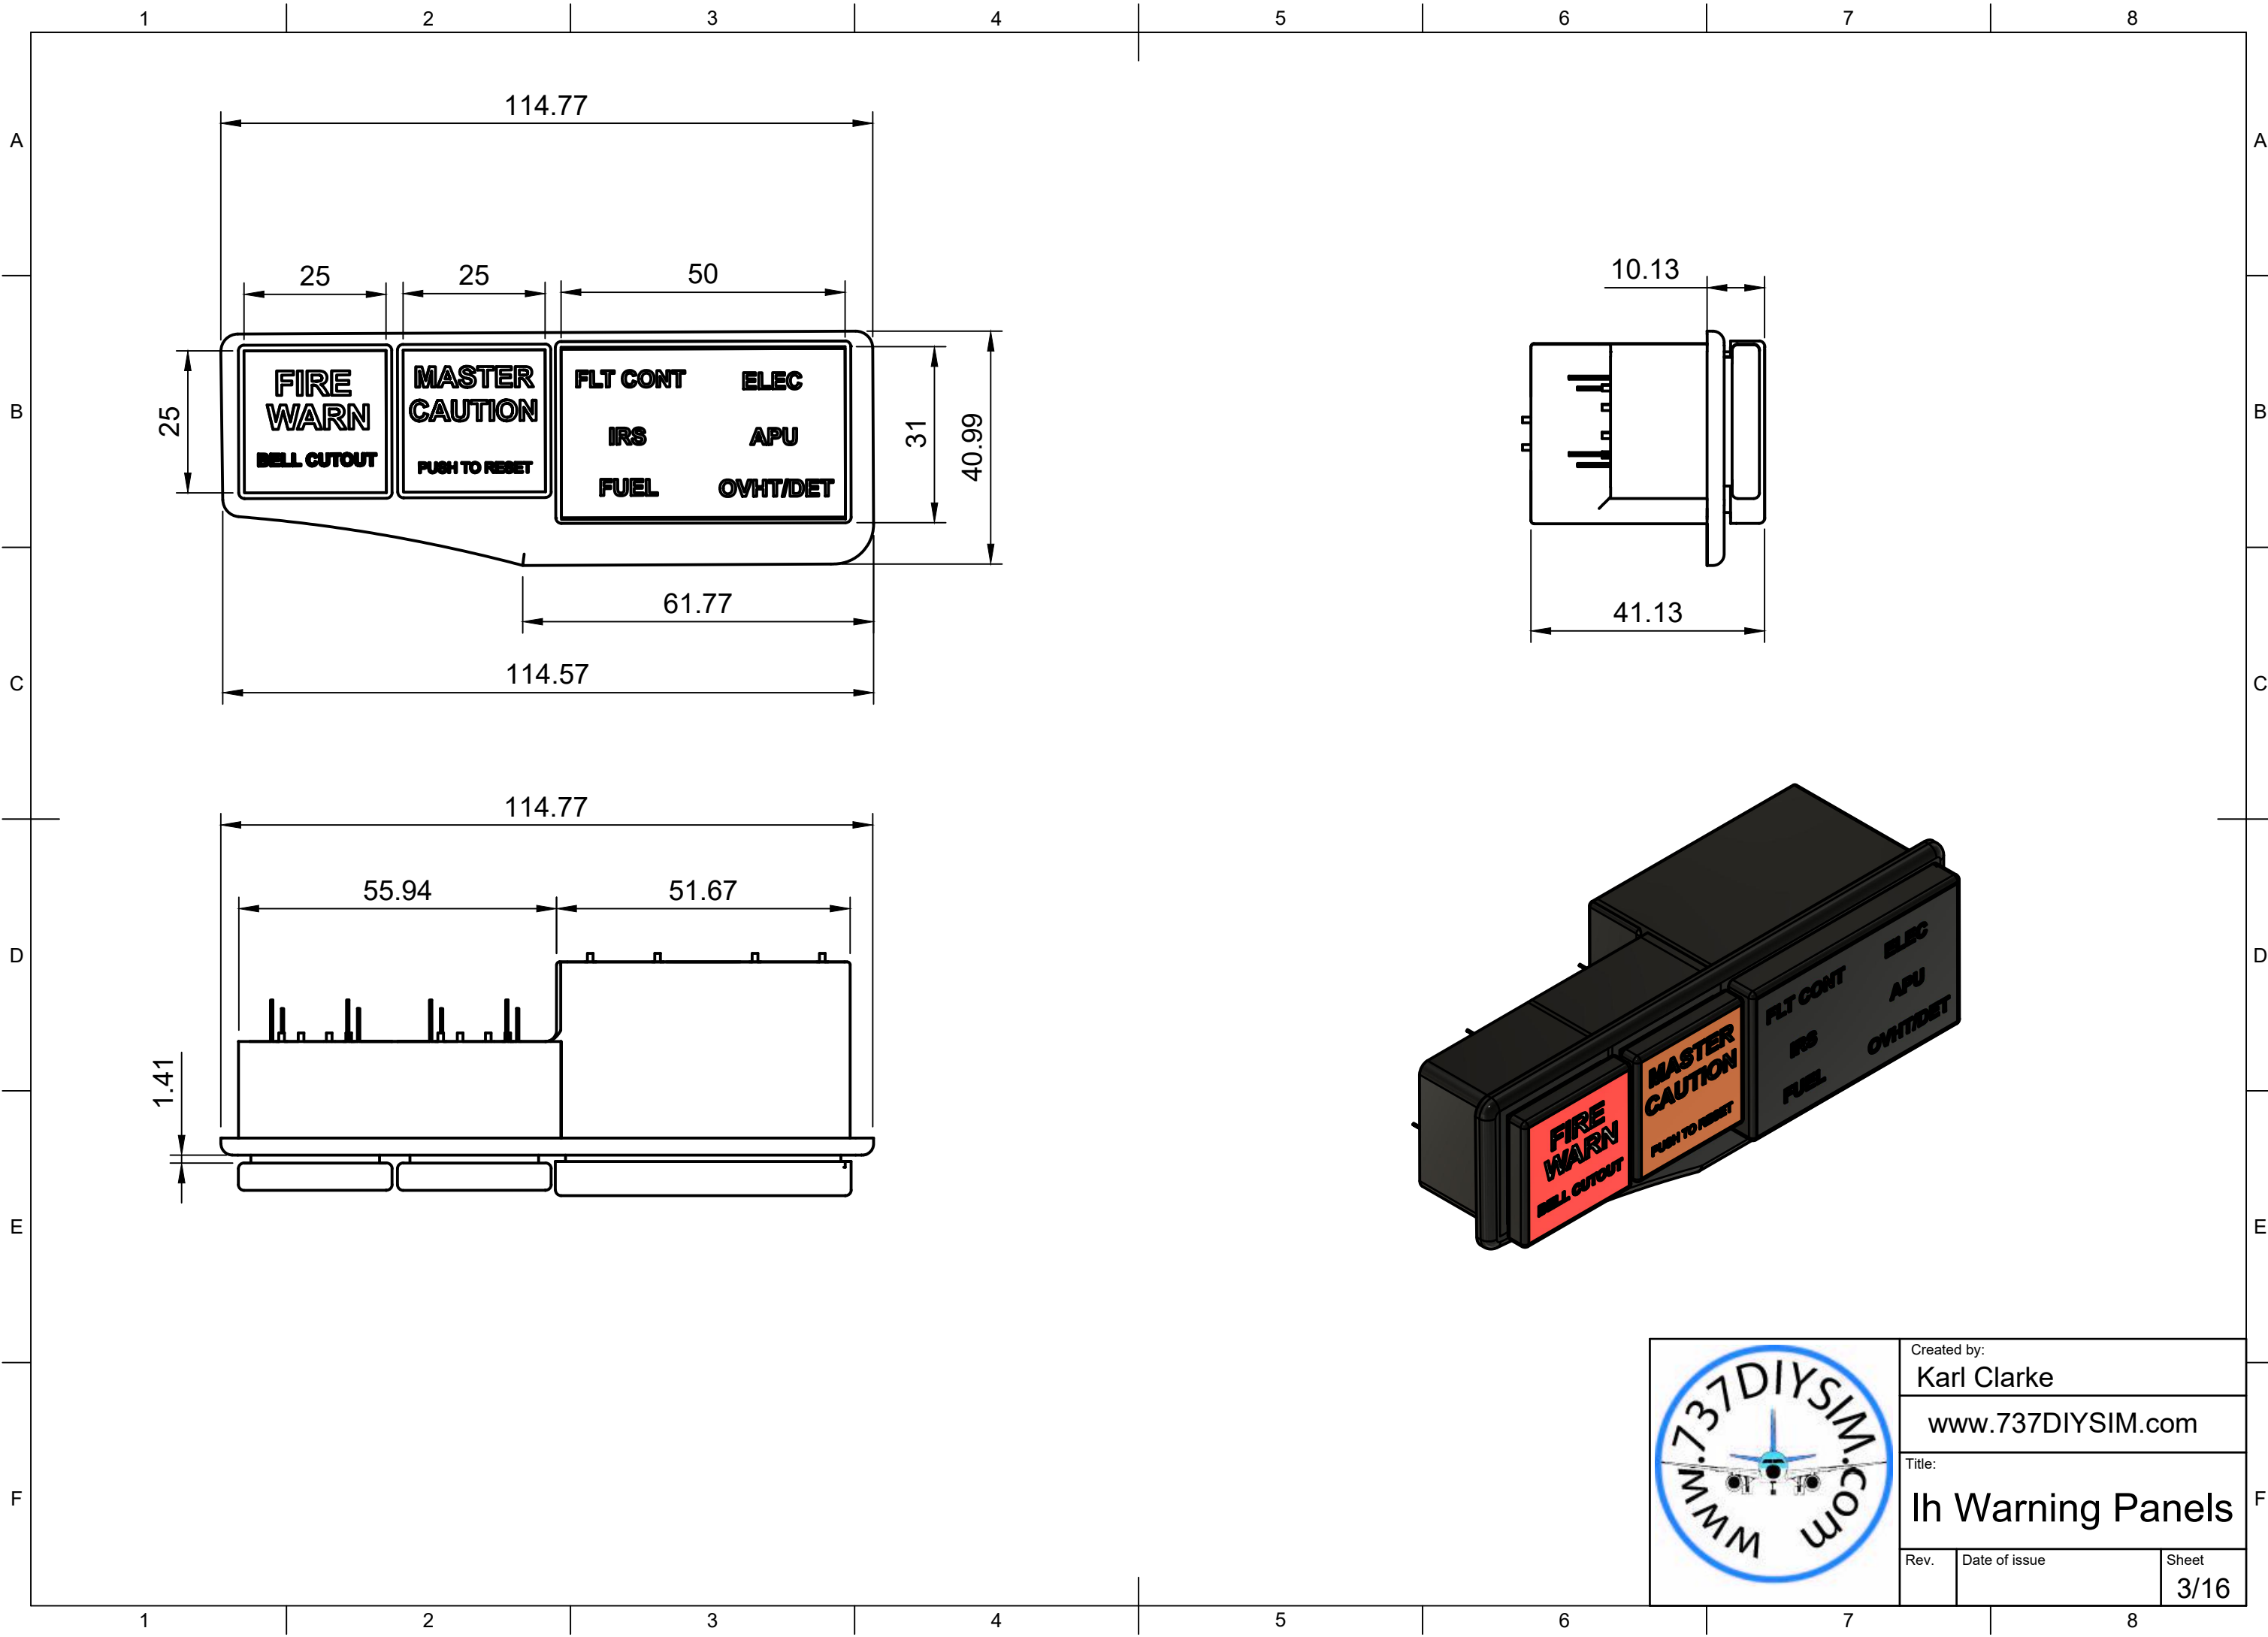

Created by:		
Karl Clarke		
www.737DIYSIM.com		
Title:		
Ih Warning Panels		
Rev.	Date of issue	Sheet
		3/16