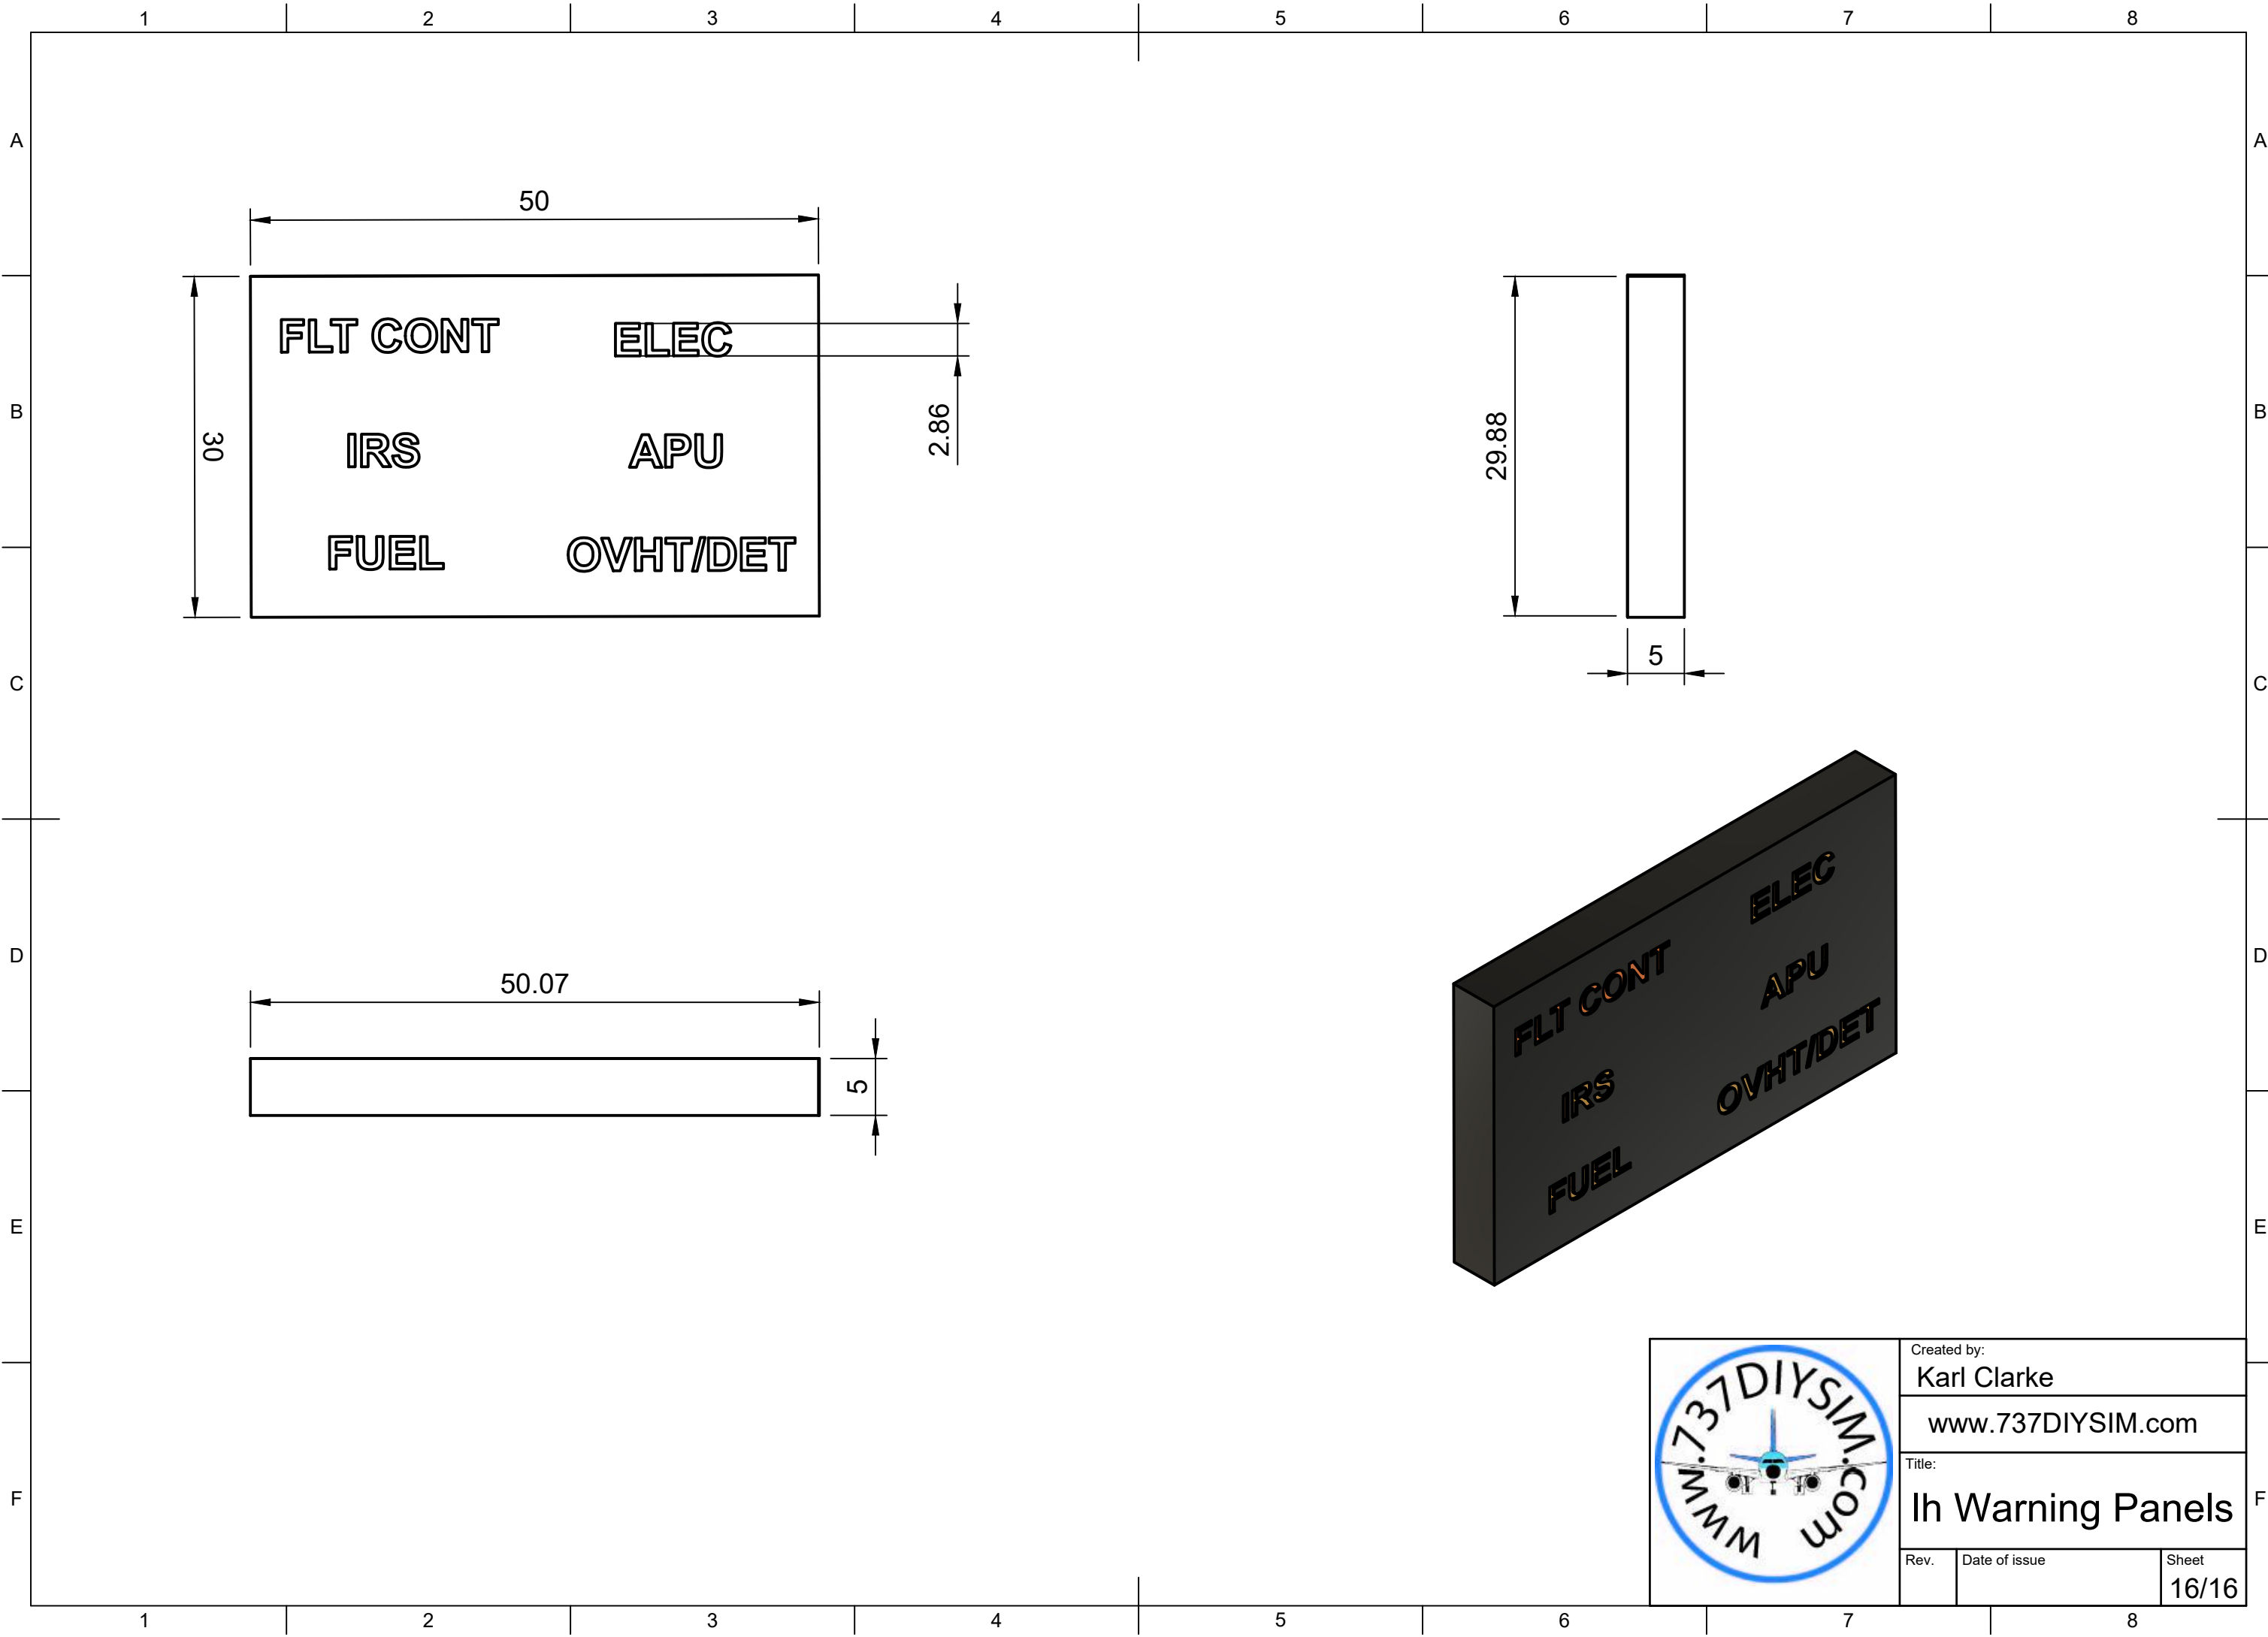

Created by: Karl Clarke		
www.737DIYSIM.com		
Title: Ih Warning Panels		
Rev.	Date of issue	Sheet 16/16