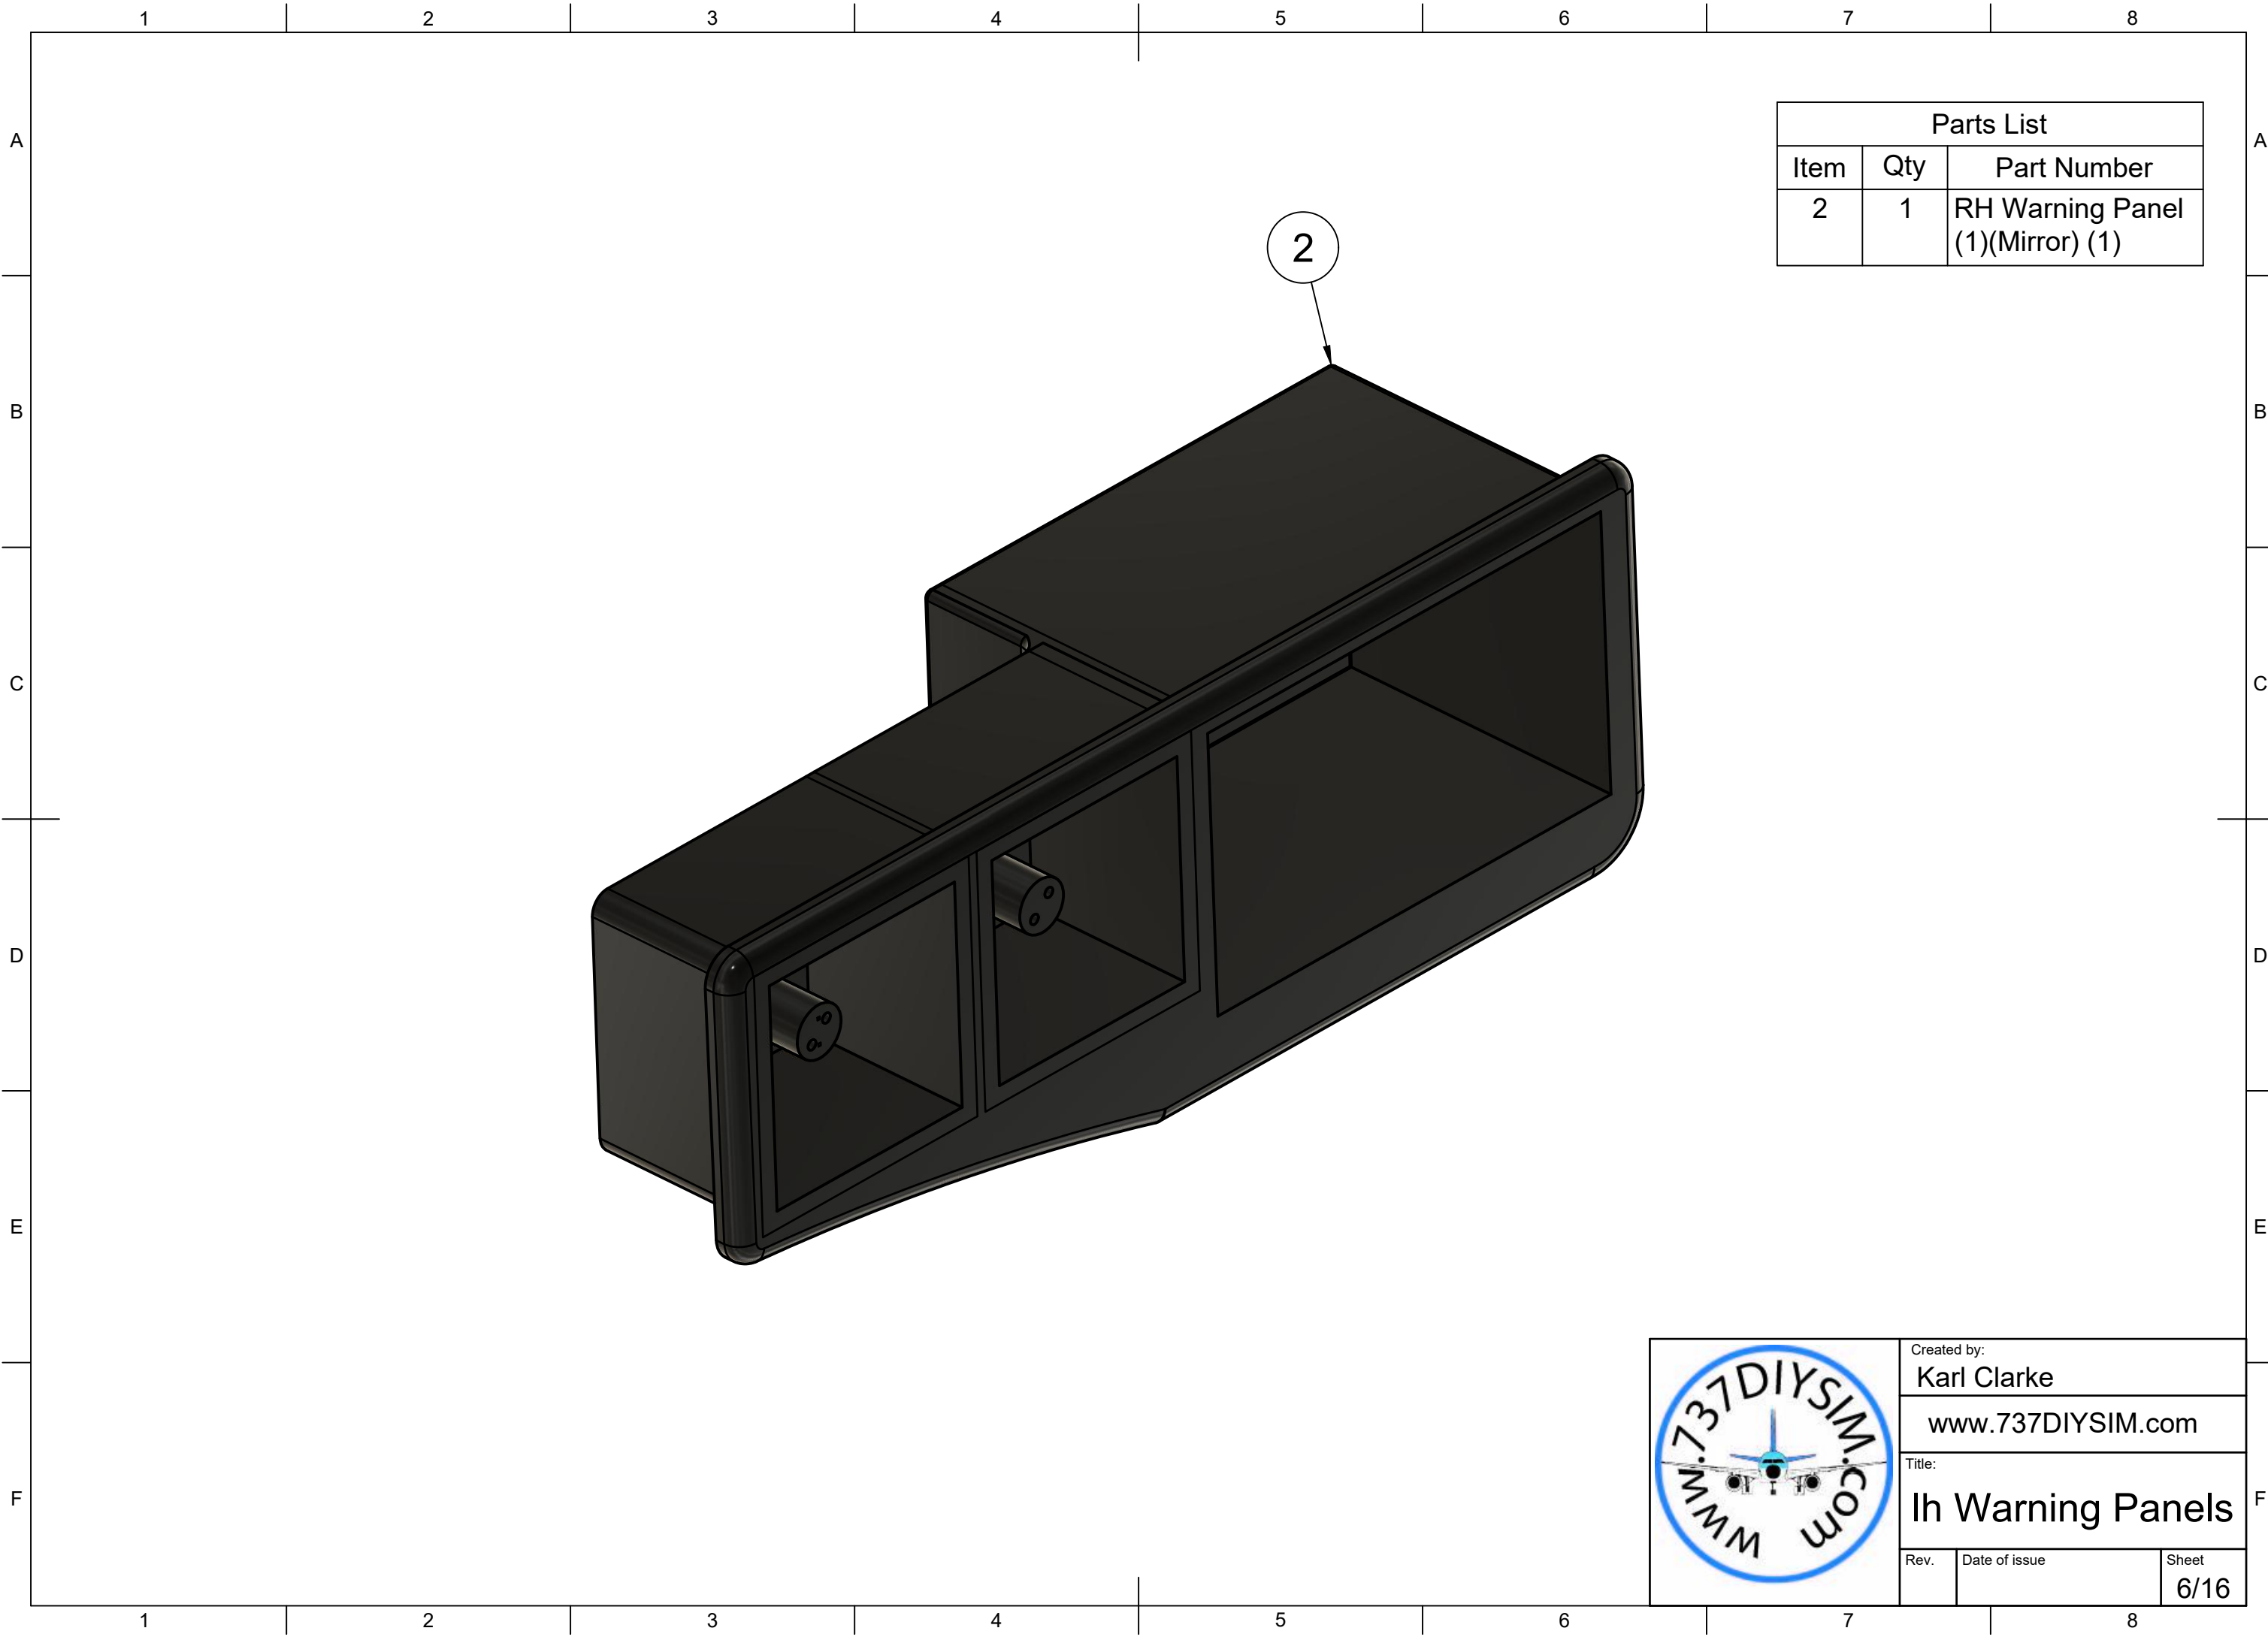

Parts List		
Item	Qty	Part Number
2	1	RH Warning Panel (1)(Mirror) (1)

	Created by:	
	Karl Clarke	
	www.737DIYSIM.com	
	Title:	
Rh Warning Panels		
Rev.	Date of issue	Sheet
		6/16