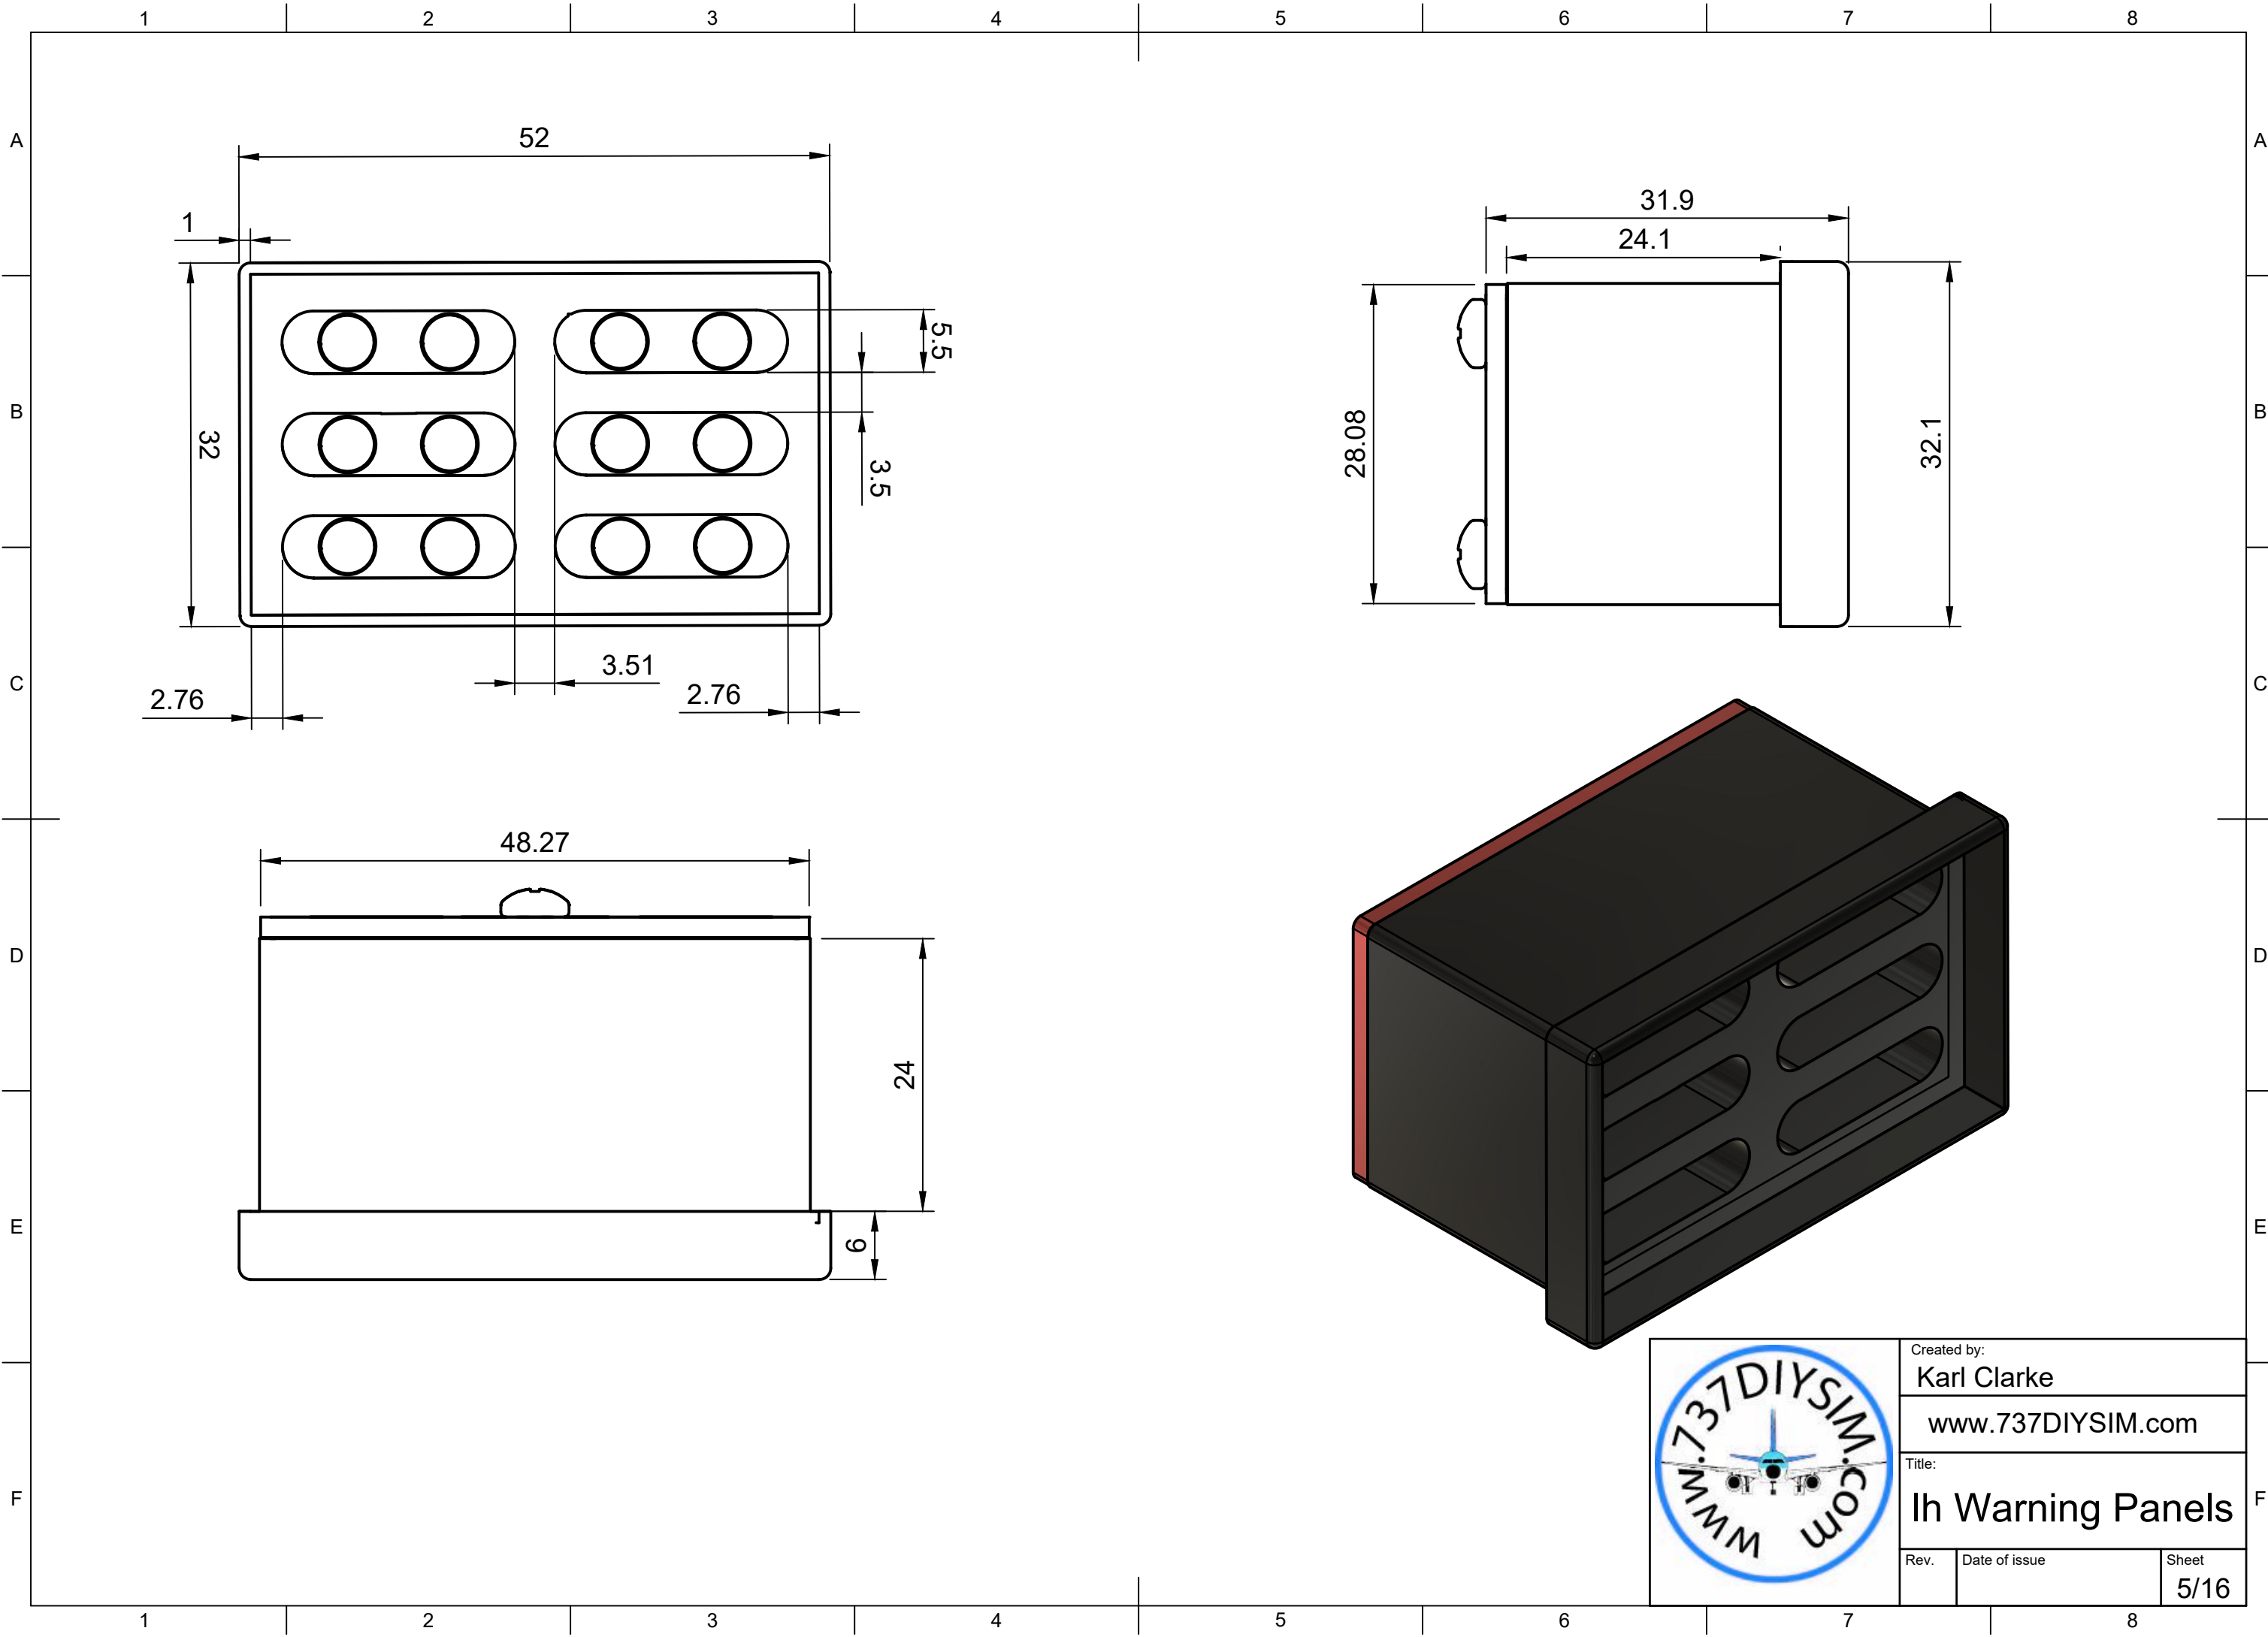

Created by:		
Karl Clarke		
www.737DIYSIM.com		
Title:		
Ih Warning Panels		
Rev.	Date of issue	Sheet
		5/16