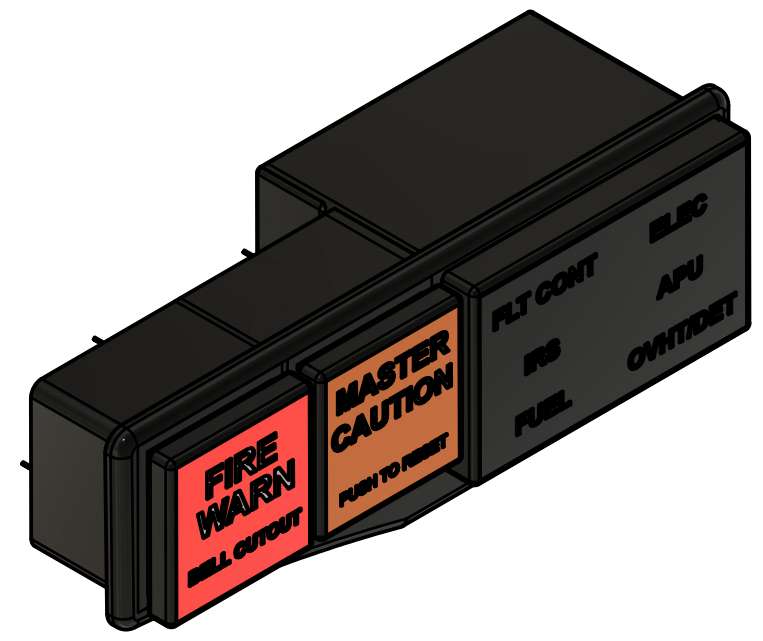

Created by:		
Karl Clarke		
www.737DIYSIM.com		
Title:		
Ih Warning Panels		
Rev.	Date of issue	Sheet
		3/16