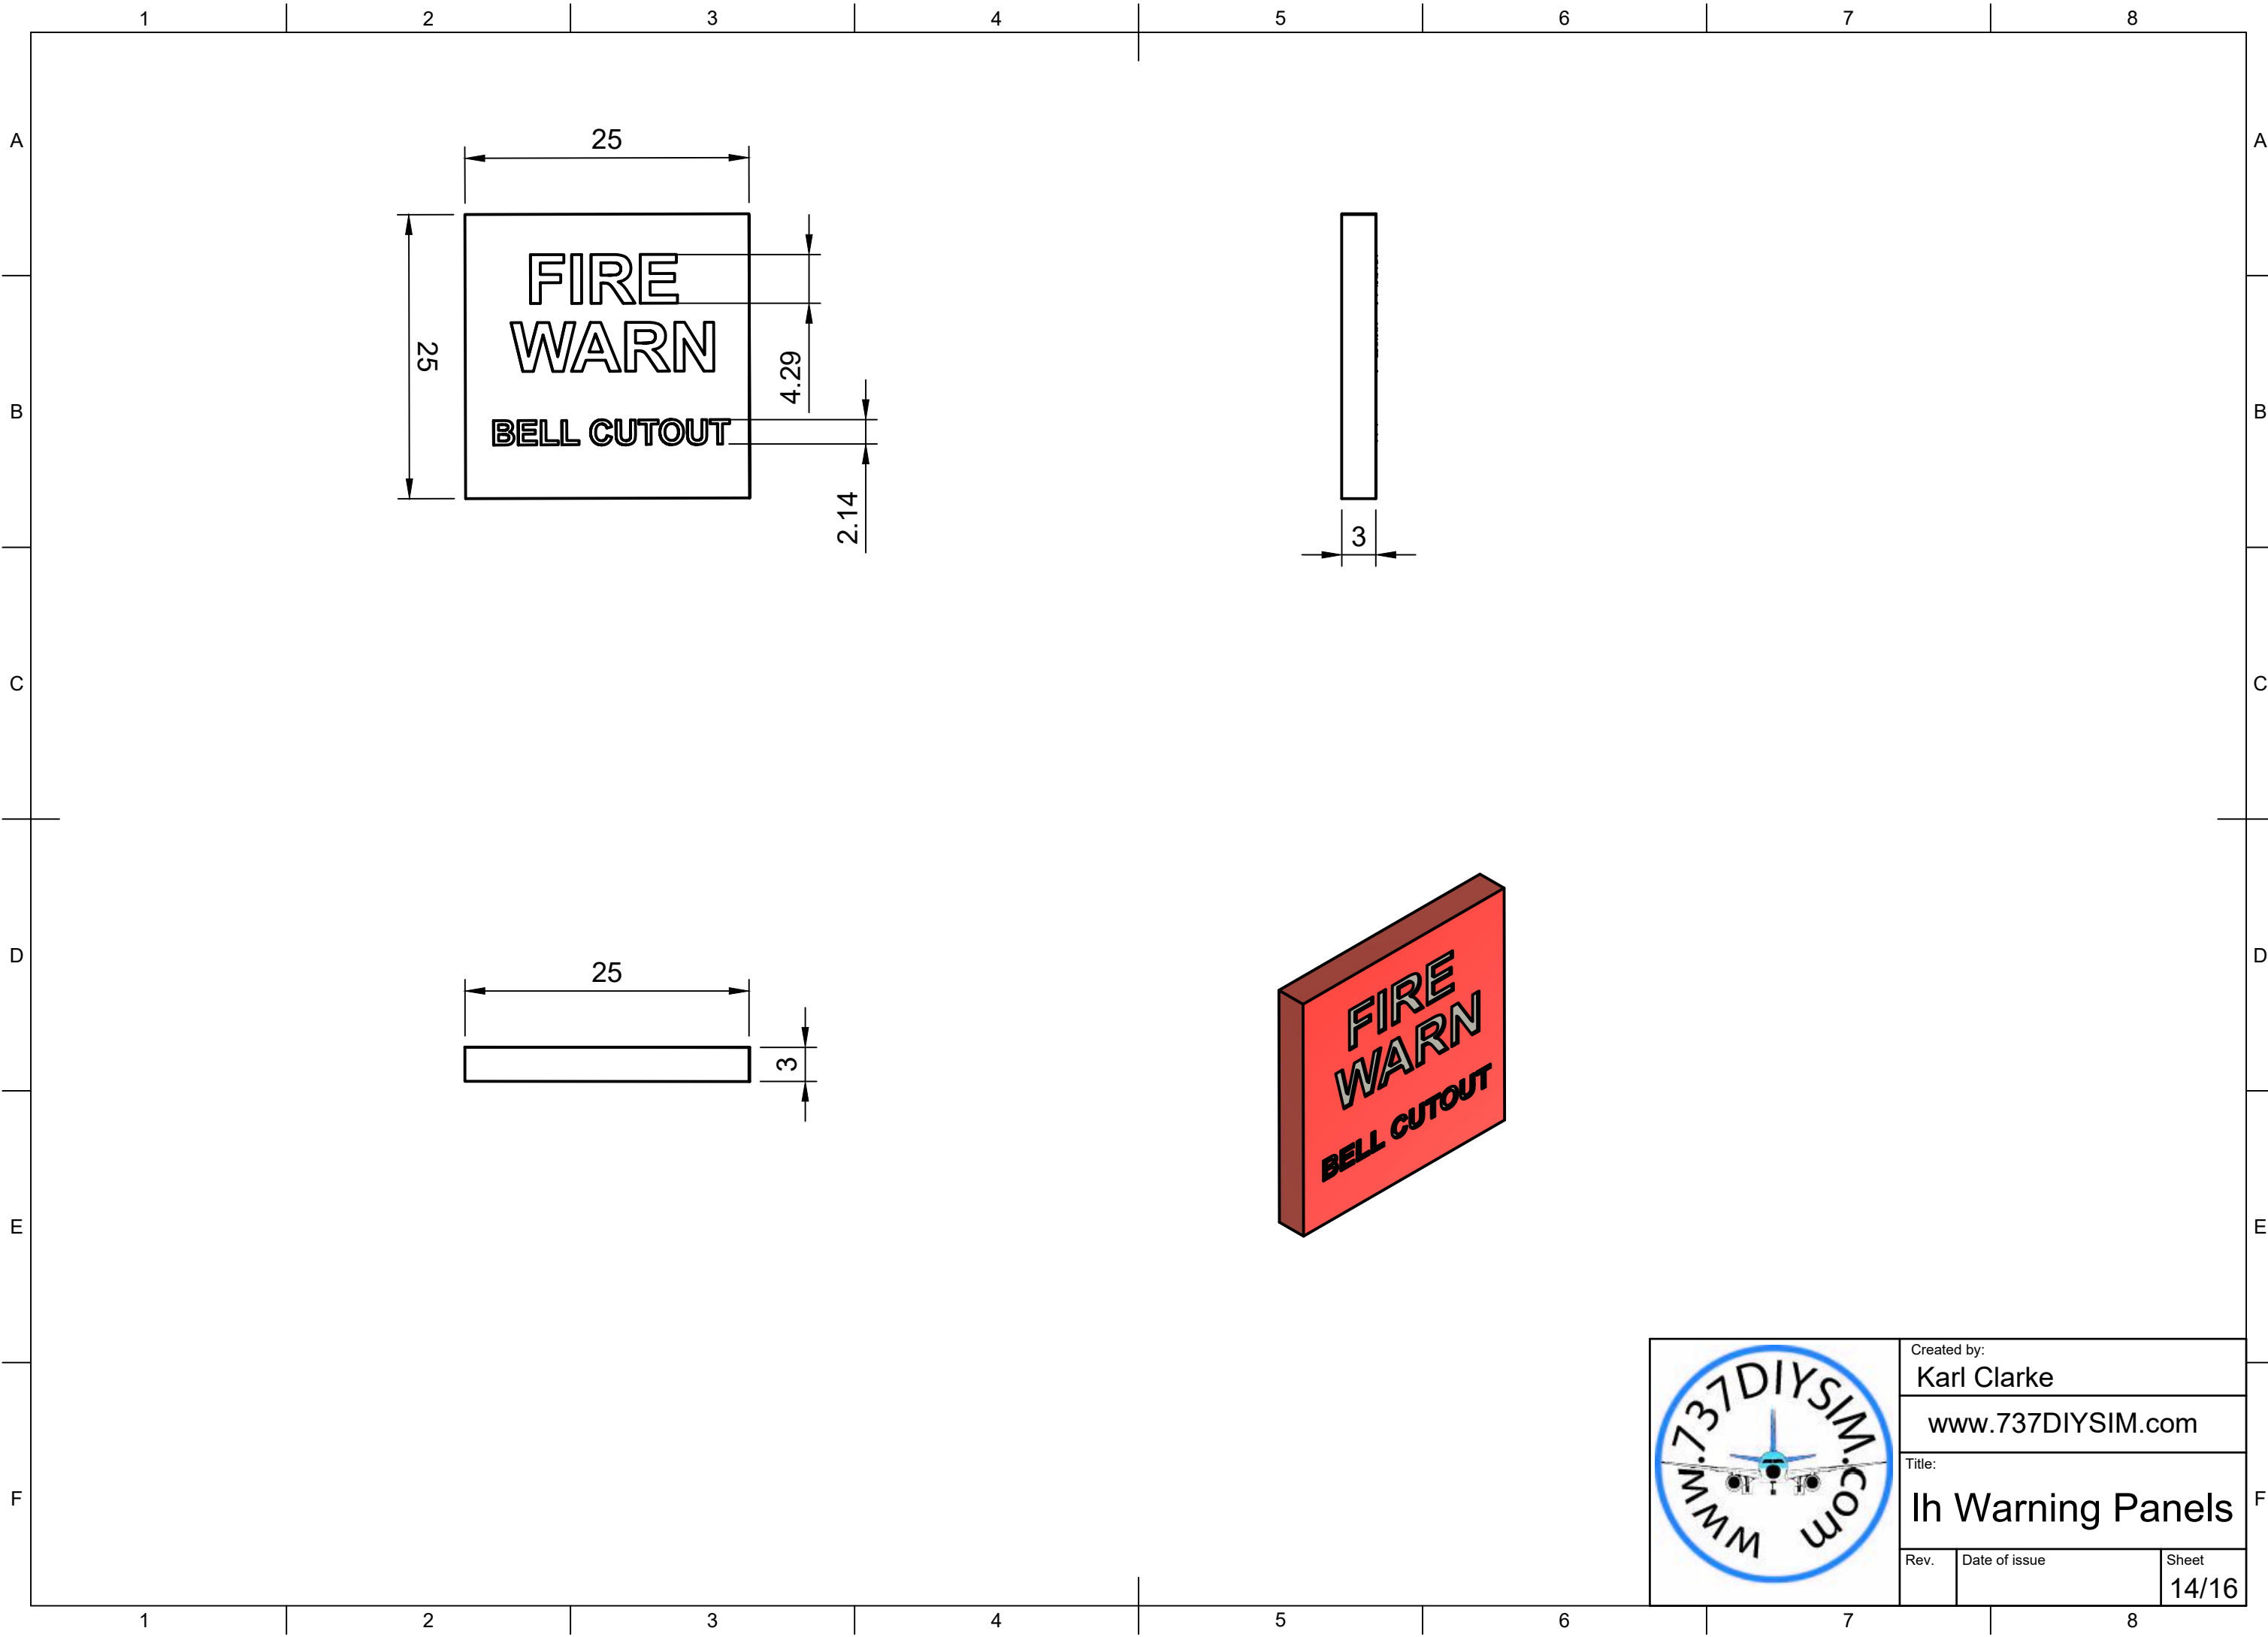

Created by:		
Karl Clarke		
www.737DIYSIM.com		
Title:		
Ih Warning Panels		
Rev.	Date of issue	Sheet
		14/16