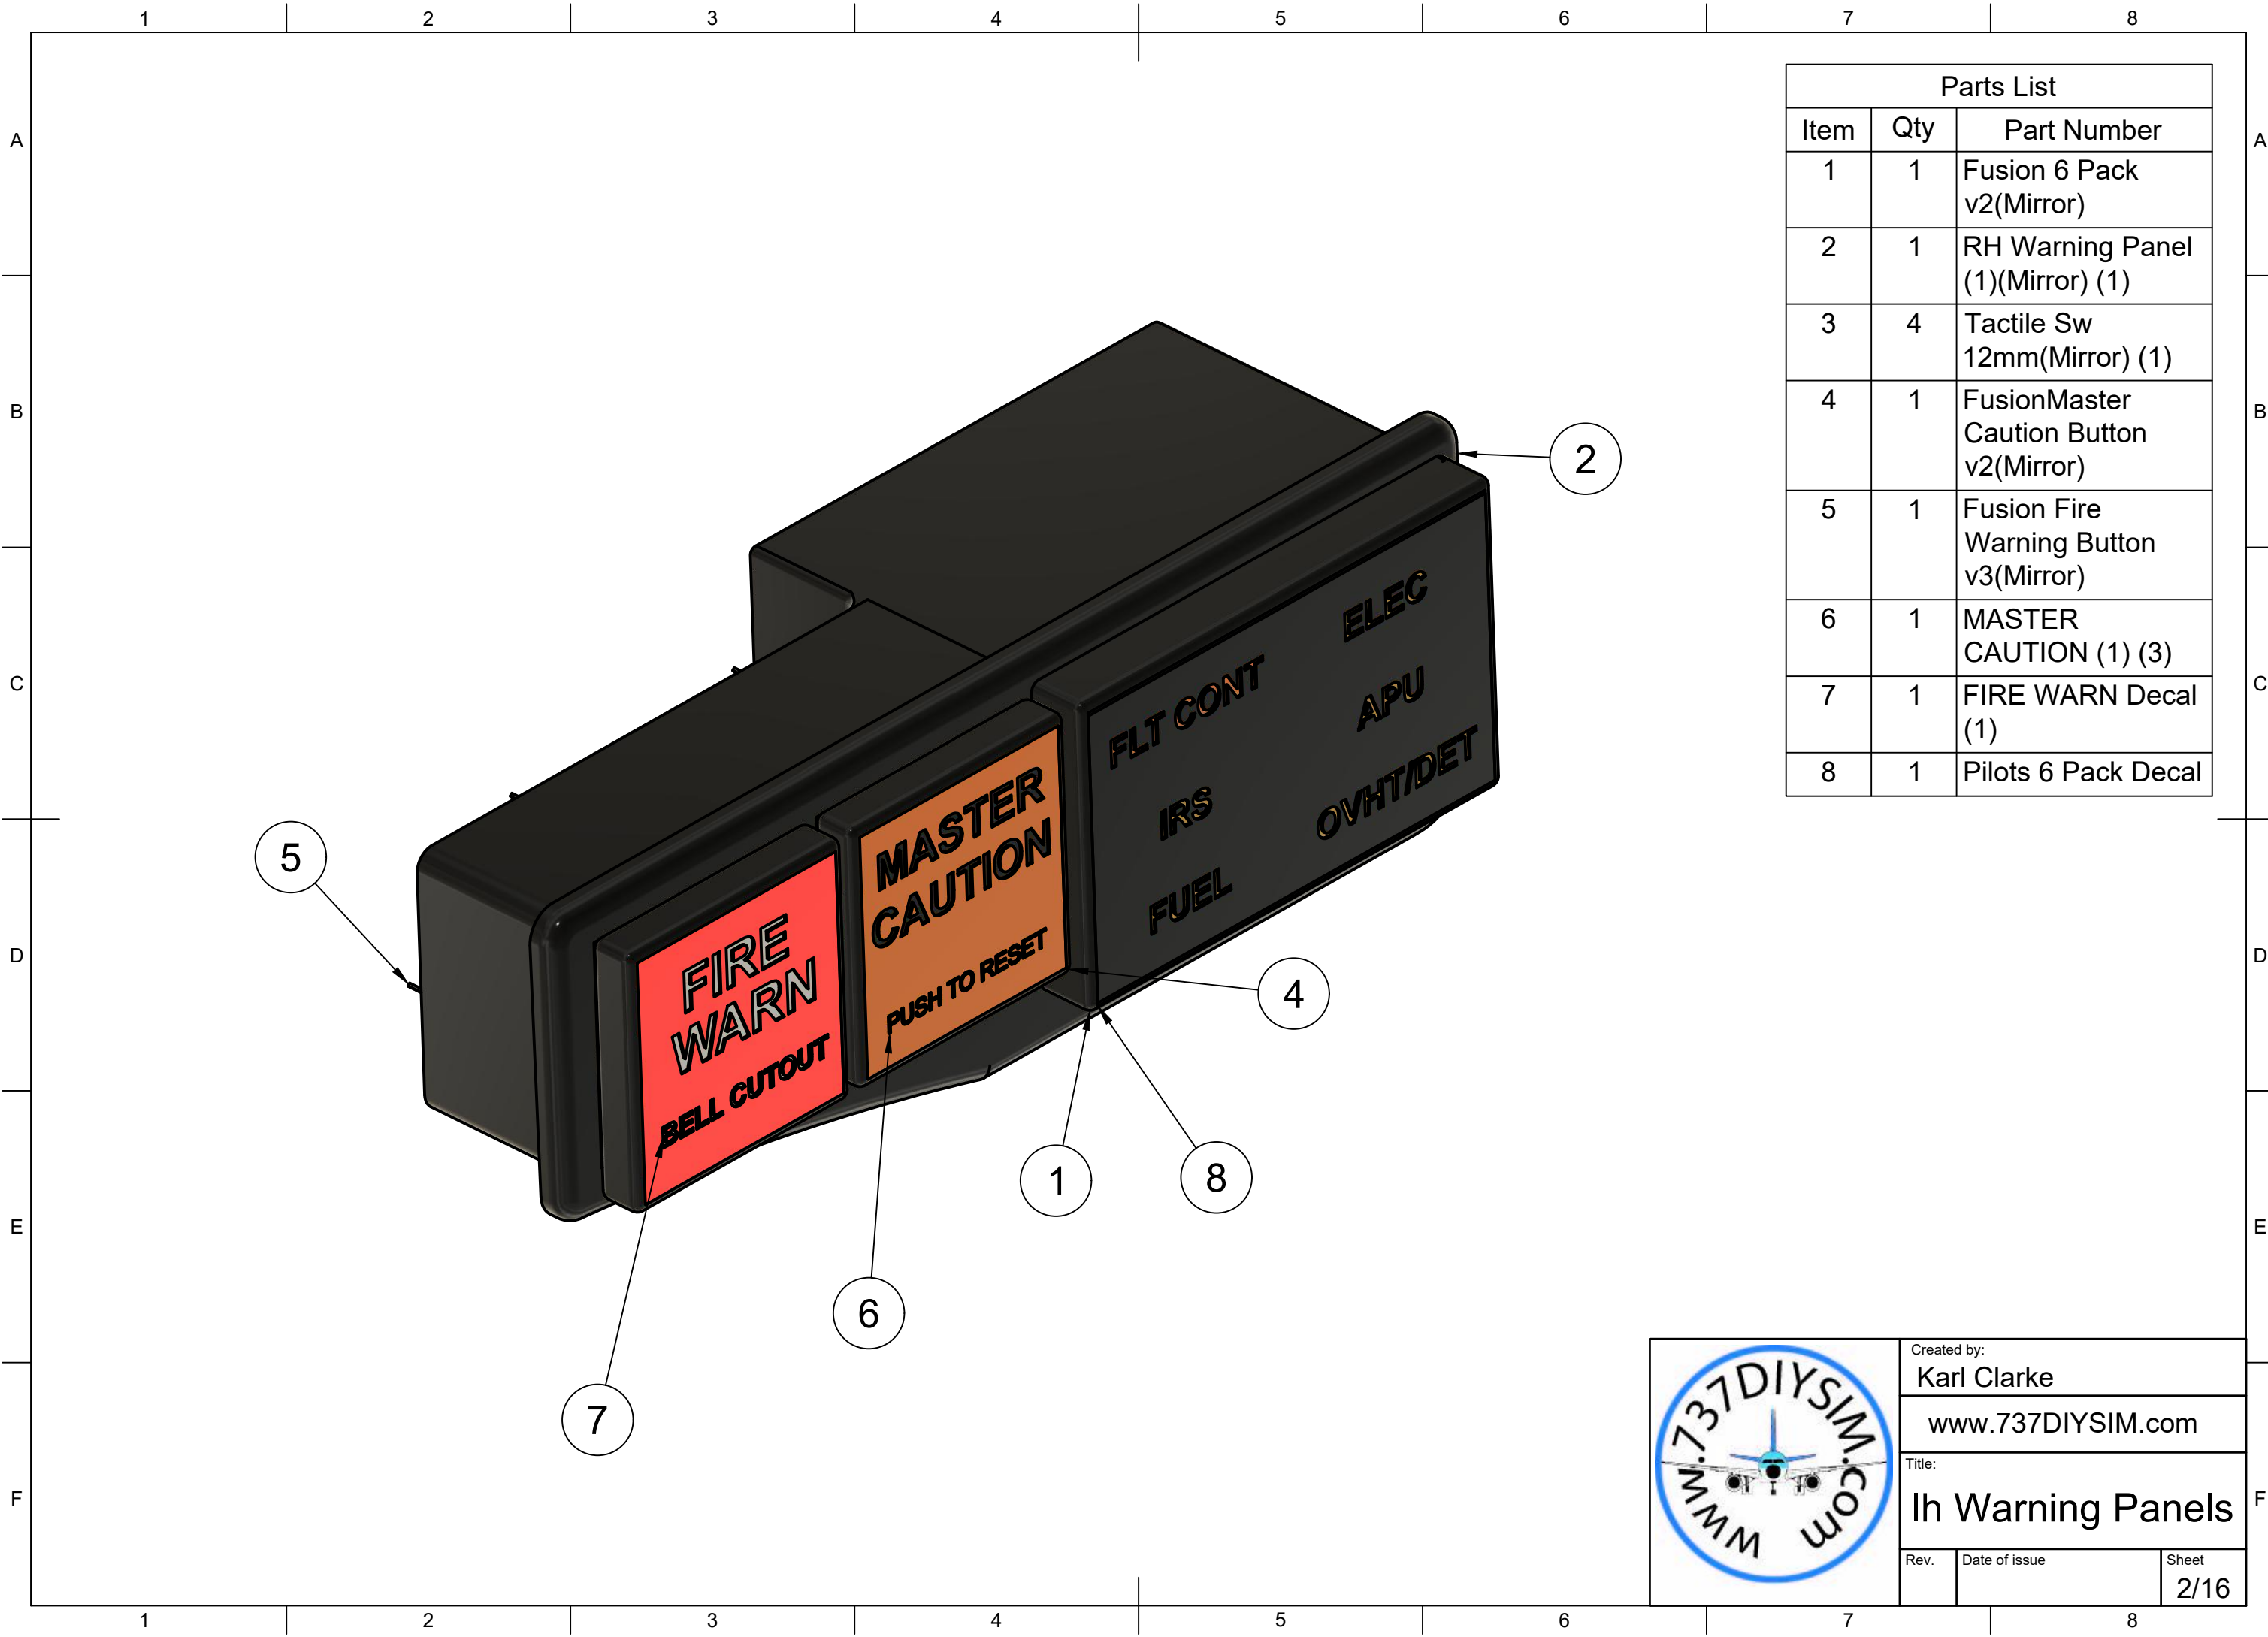

Created by:		
Karl Clarke		
www.737DIYSIM.com		
Title:		
Ih Warning Panels		
Rev.	Date of issue	Sheet
		1/16

Parts List		
Item	Qty	Part Number
1	1	Fusion 6 Pack v2(Mirror)
2	1	RH Warning Panel (1)(Mirror) (1)
3	4	Tactile Sw 12mm(Mirror) (1)
4	1	FusionMaster Caution Button v2(Mirror)
5	1	Fusion Fire Warning Button v3(Mirror)
6	1	MASTER CAUTION (1) (3)
7	1	FIRE WARN Decal (1)
8	1	Pilots 6 Pack Decal

Parts List		
Item	Qty	Part Number
1	1	LED push Housing(Mirror)
2	1	Back Plate(Mirror)
3	1	M3 x 18mm(Mirror)
4	1	5MM LED Yellow v1 (1)(Mirror)
5	1	M3 x 18mm (1)(Mirror)
6	1	5MM LED Yellow v1 (1) (1)(Mirror)
7	1	5MM LED Yellow v1 (1) (2)(Mirror)
8	1	5MM LED Yellow v1 (1) (3)(Mirror)
9	1	5MM LED Yellow v1 (1) (4)(Mirror)
10	1	5MM LED Yellow v1 (1) (5)(Mirror)
11	1	5MM LED Yellow v1 (1) (6)(Mirror)
12	1	5MM LED Yellow v1 (1) (7)(Mirror)
13	1	5MM LED Yellow v1 (1) (8)(Mirror)
14	1	5MM LED Yellow v1 (1) (9)(Mirror)
15	1	5MM LED Yellow v1 (1) (10)(Mirror)
16	1	5MM LED Yellow v1 (1) (11)(Mirror)