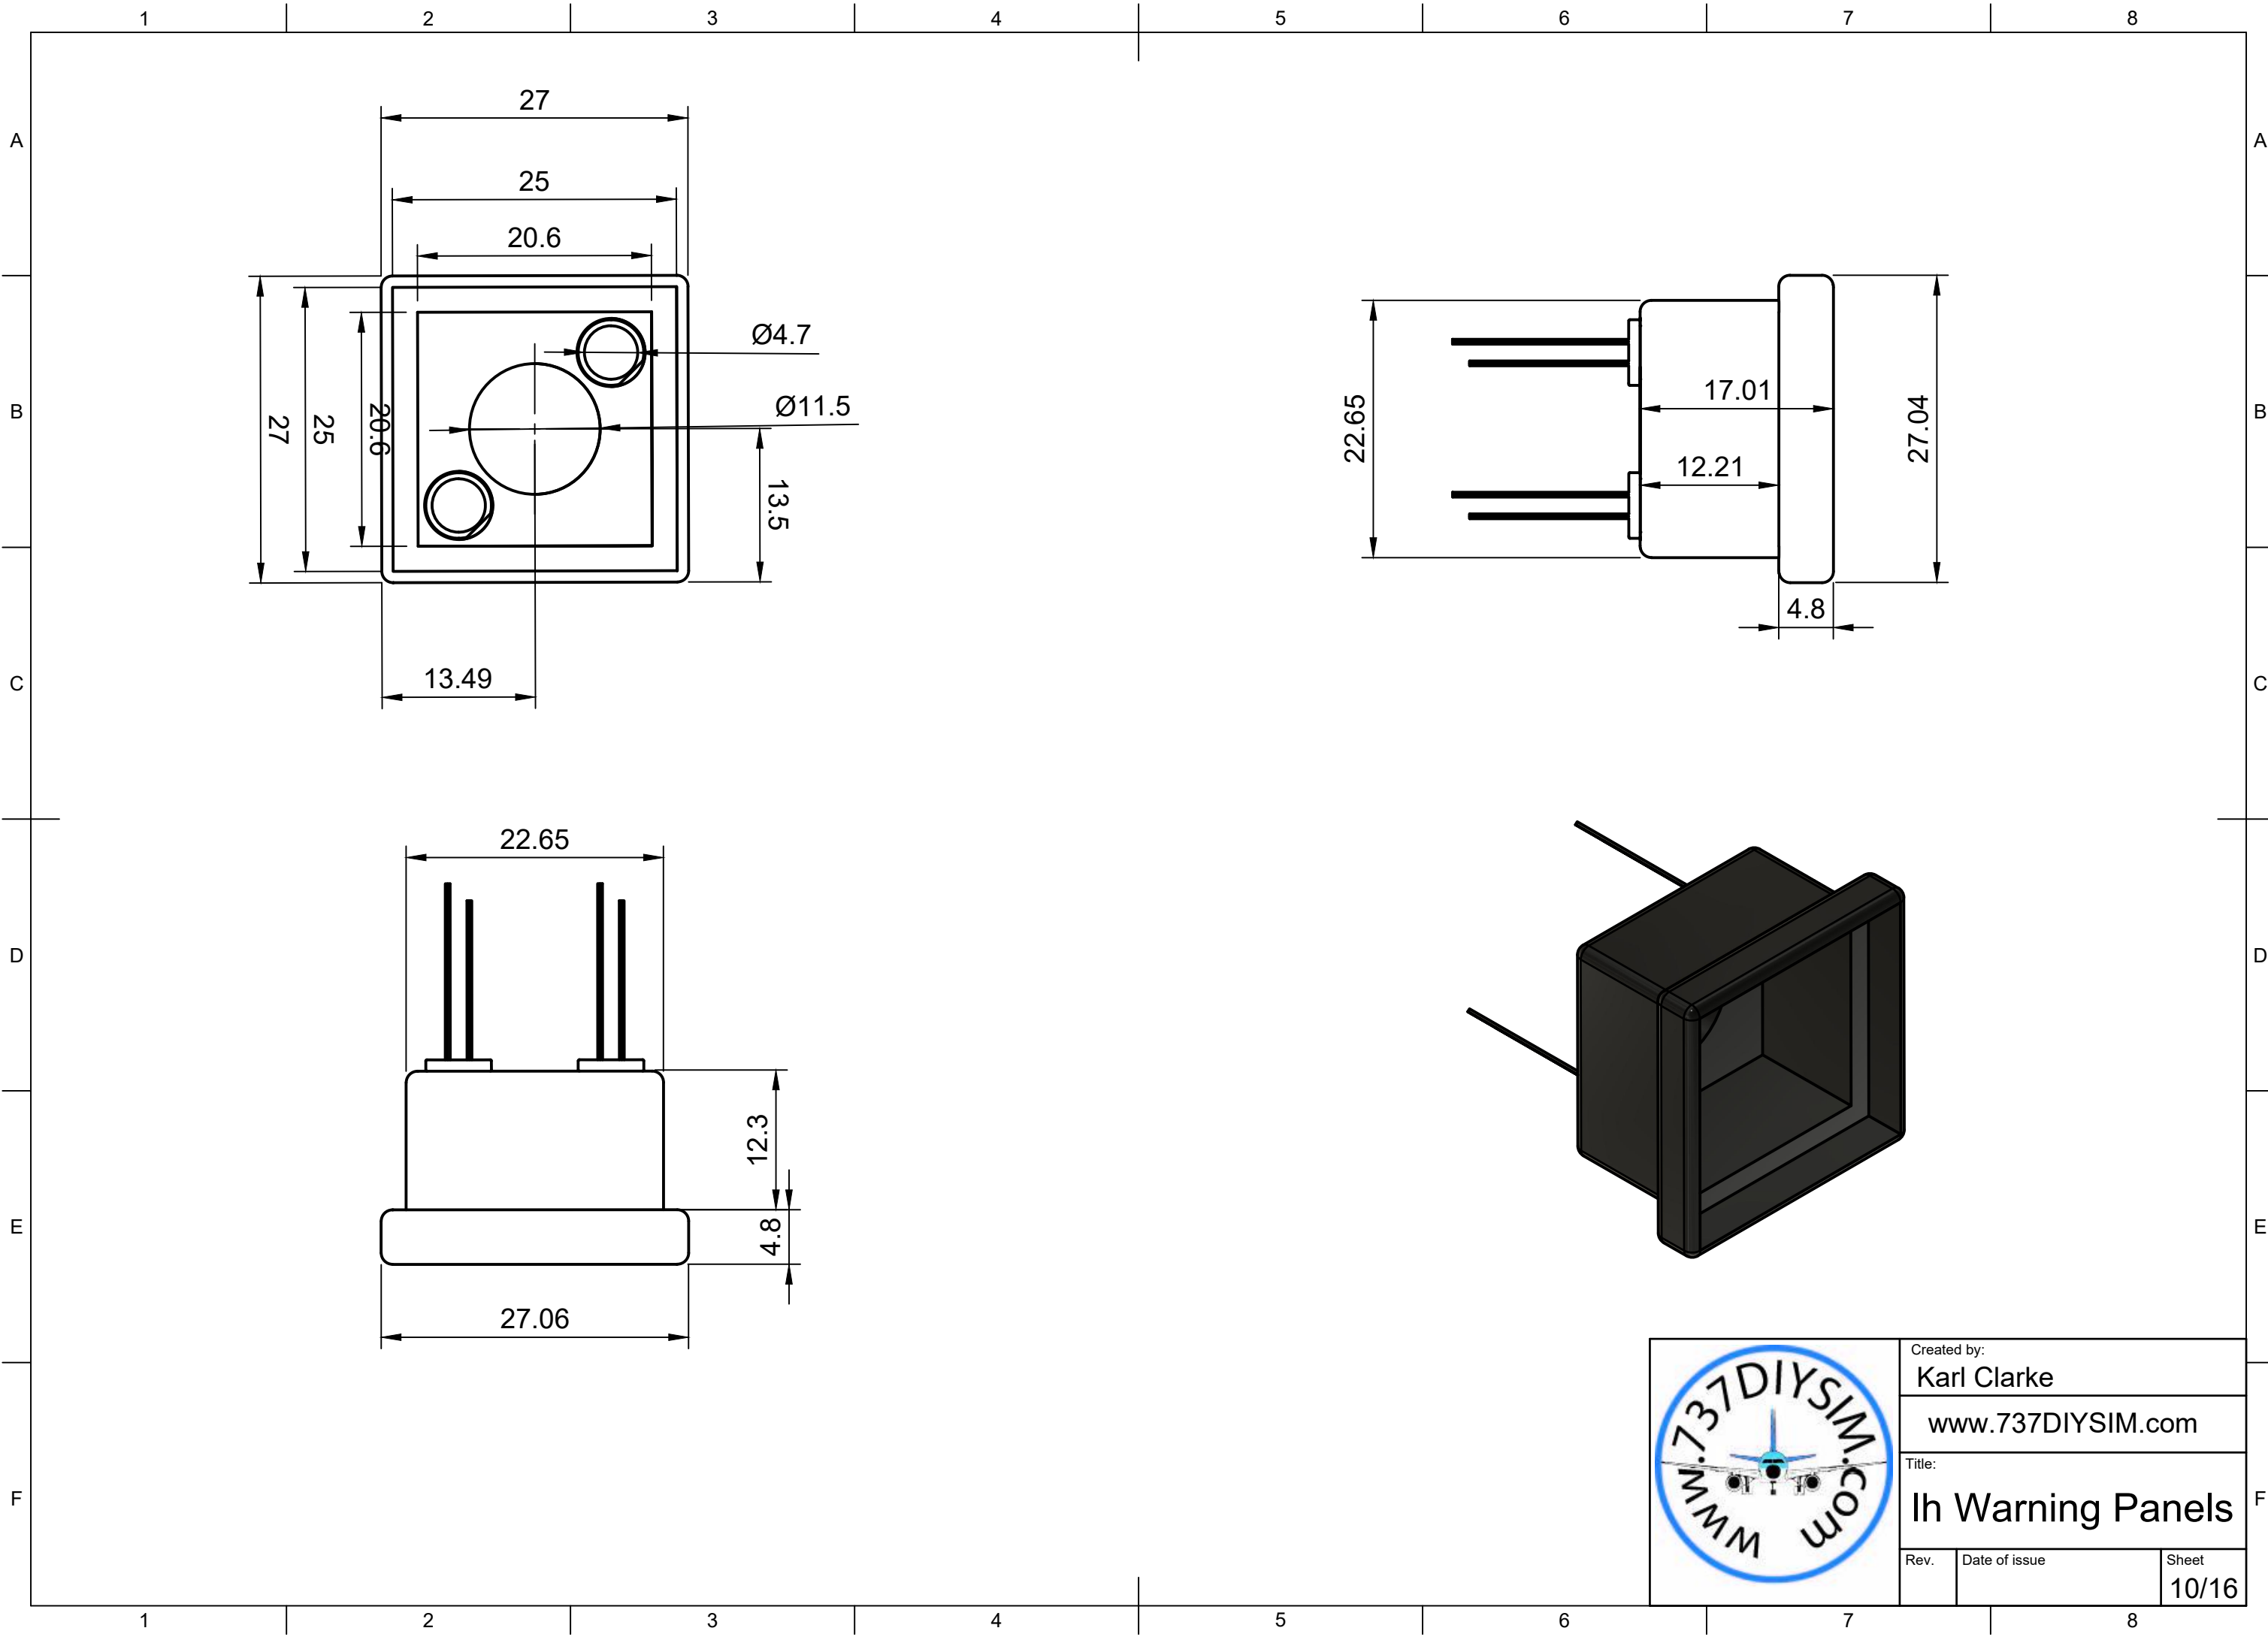

Created by: Karl Clarke		
www.737DIYSIM.com		
Title: Ih Warning Panels		
Rev.	Date of issue	Sheet 10/16