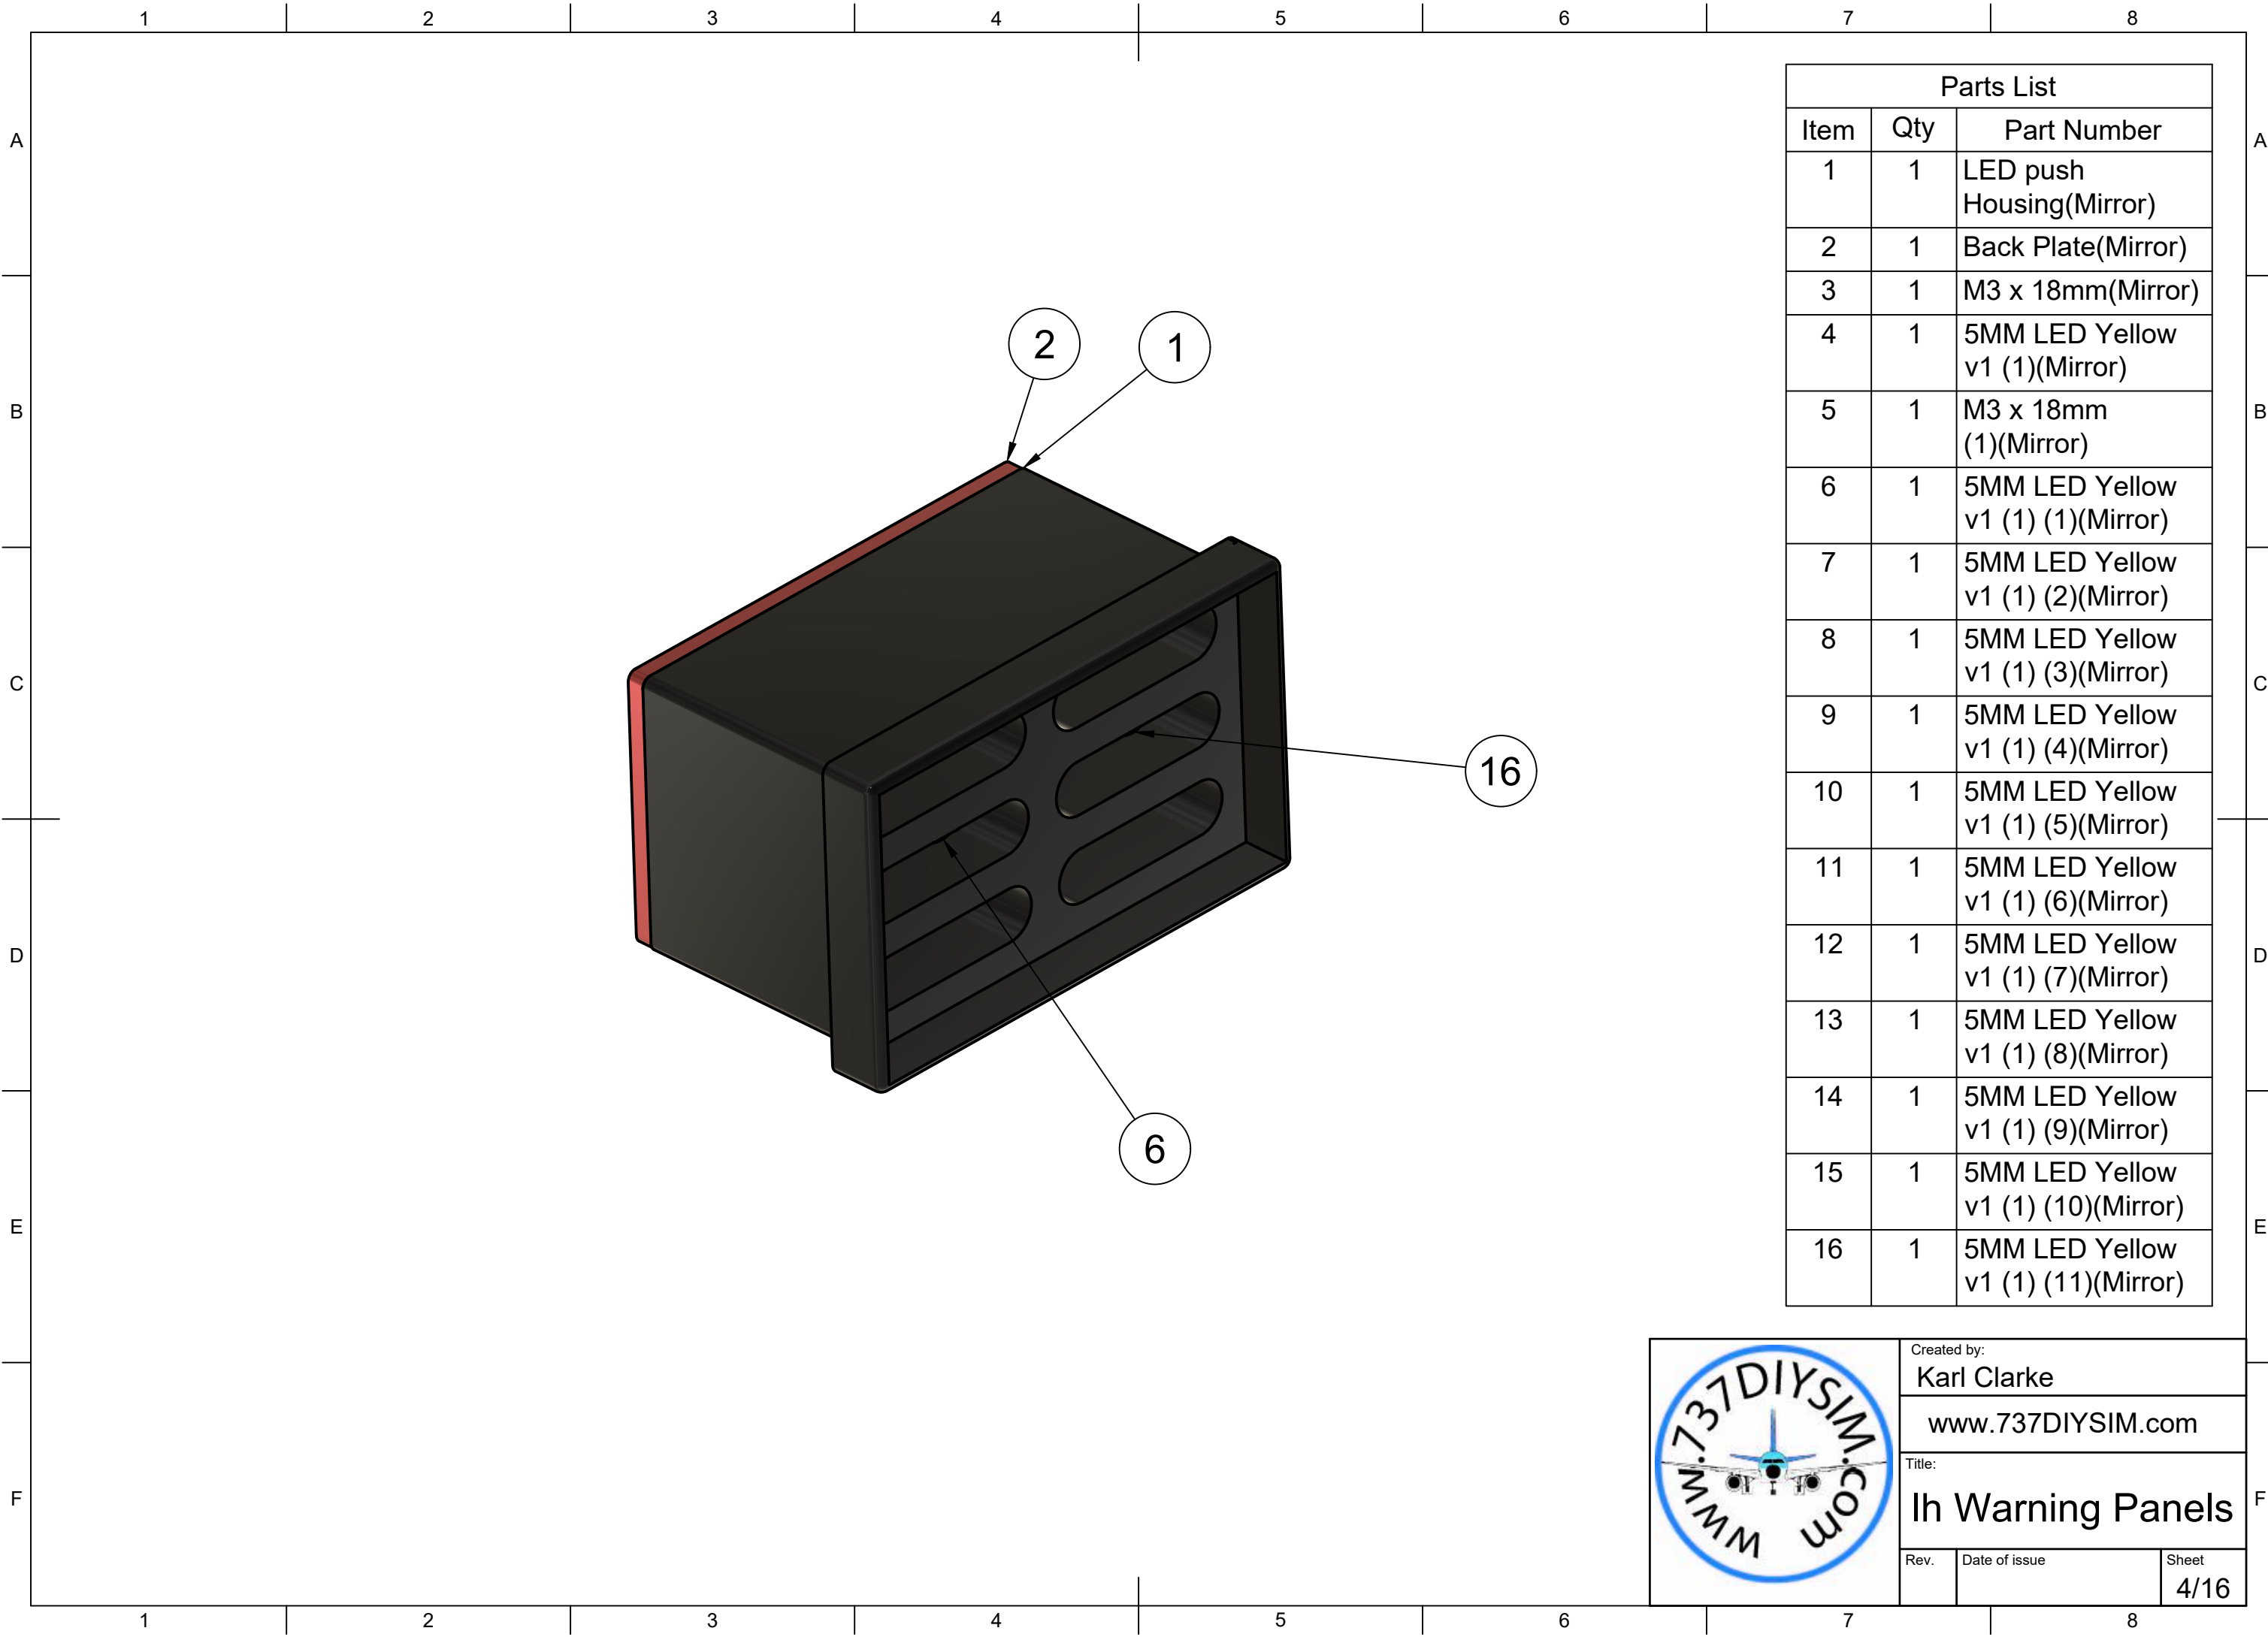

Created by:		
Karl Clarke		
www.737DIYSIM.com		
Title:		
Ih Warning Panels		
Rev.	Date of issue	Sheet
		1/16

Parts List		
Item	Qty	Part Number
1	1	Fusion 6 Pack v2(Mirror)
2	1	RH Warning Panel (1)(Mirror) (1)
3	4	Tactile Sw 12mm(Mirror) (1)
4	1	FusionMaster Caution Button v2(Mirror)
5	1	Fusion Fire Warning Button v3(Mirror)
6	1	MASTER CAUTION (1) (3)
7	1	FIRE WARN Decal (1)
8	1	Pilots 6 Pack Decal

Parts List		
Item	Qty	Part Number
1	1	LED push Housing(Mirror)
2	1	Back Plate(Mirror)
3	1	M3 x 18mm(Mirror)
4	1	5MM LED Yellow v1 (1)(Mirror)
5	1	M3 x 18mm (1)(Mirror)
6	1	5MM LED Yellow v1 (1) (1)(Mirror)
7	1	5MM LED Yellow v1 (1) (2)(Mirror)
8	1	5MM LED Yellow v1 (1) (3)(Mirror)
9	1	5MM LED Yellow v1 (1) (4)(Mirror)
10	1	5MM LED Yellow v1 (1) (5)(Mirror)
11	1	5MM LED Yellow v1 (1) (6)(Mirror)
12	1	5MM LED Yellow v1 (1) (7)(Mirror)
13	1	5MM LED Yellow v1 (1) (8)(Mirror)
14	1	5MM LED Yellow v1 (1) (9)(Mirror)
15	1	5MM LED Yellow v1 (1) (10)(Mirror)
16	1	5MM LED Yellow v1 (1) (11)(Mirror)