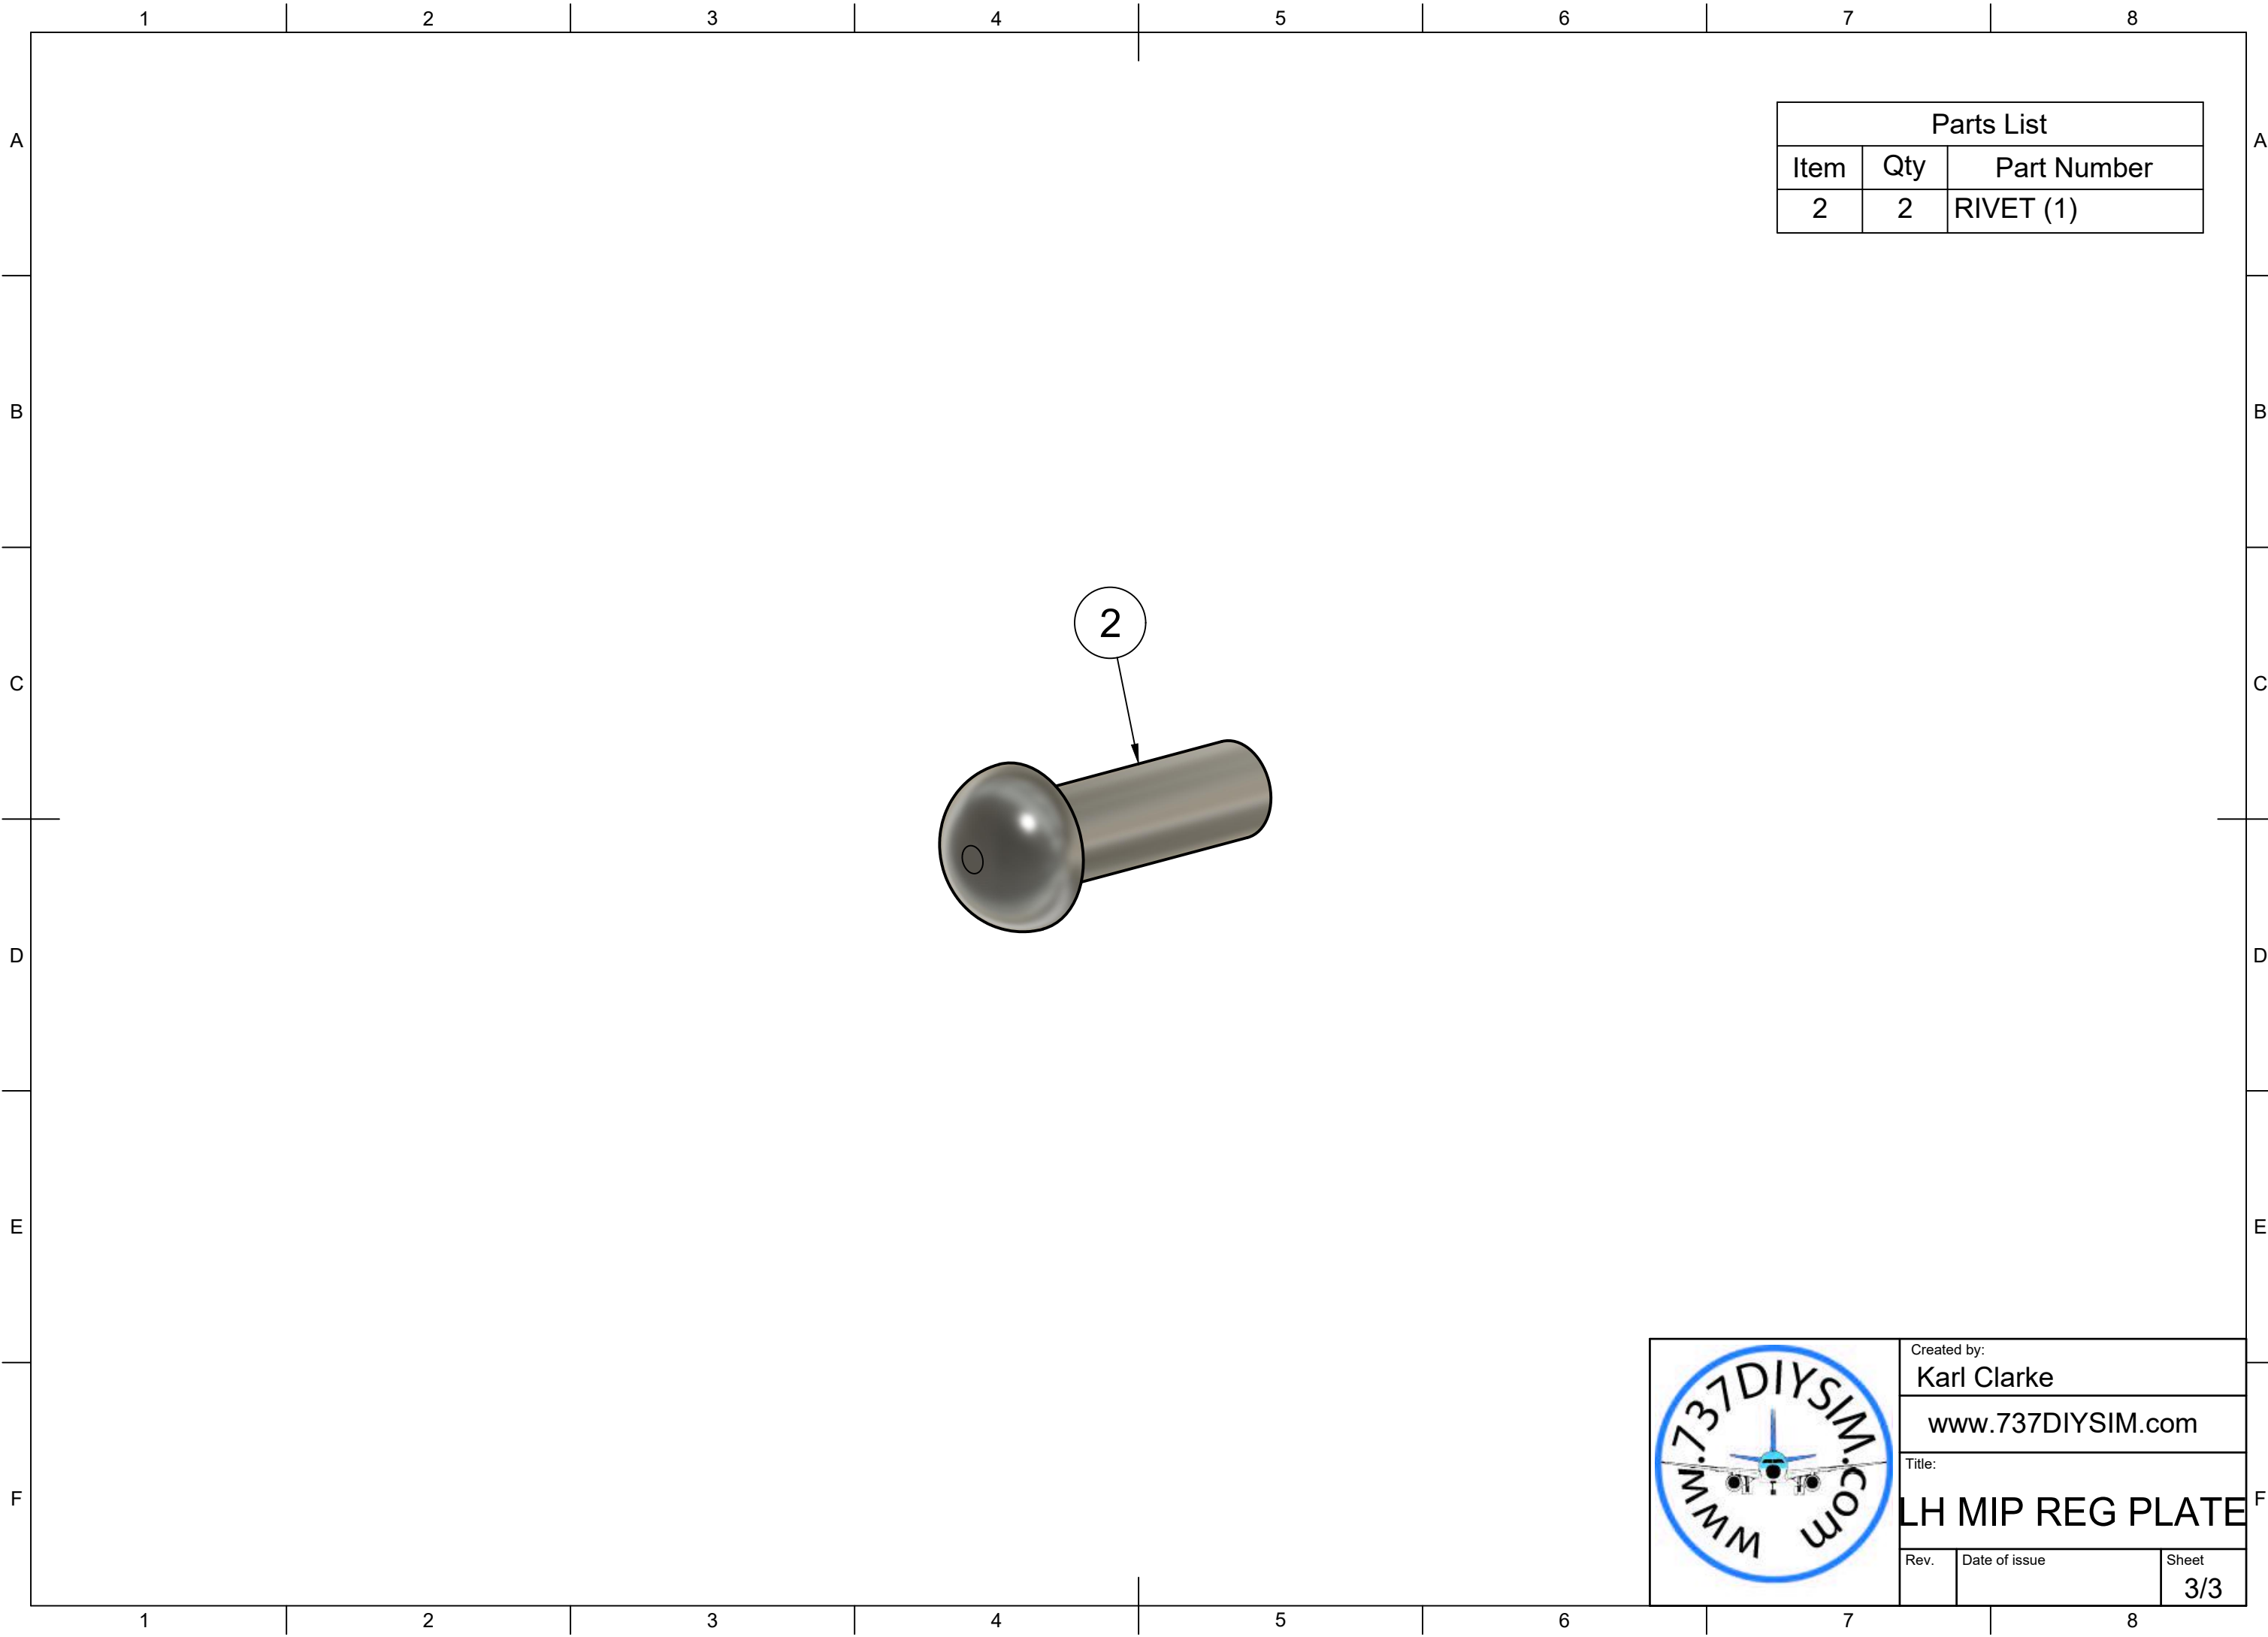

Parts List		
Item	Qty	Part Number
1	1	REG PLATE
2	2	RIVET (1)

Created by: Karl Clarke		
www.737DIYSIM.com		
Title: LH MIP REG PLATE		
Rev.	Date of issue	Sheet 1/3

Created by: Karl Clarke		
www.737DIYSIM.com		
Title: LH MIP REG PLATE		
Rev.	Date of issue	Sheet 2/3

Parts List		
Item	Qty	Part Number
2	2	RIVET (1)

	Created by: Karl Clarke	
	www.737DIYSIM.com	
	Title: LH MIP REG PLATE	
Rev.	Date of issue	Sheet 3/3