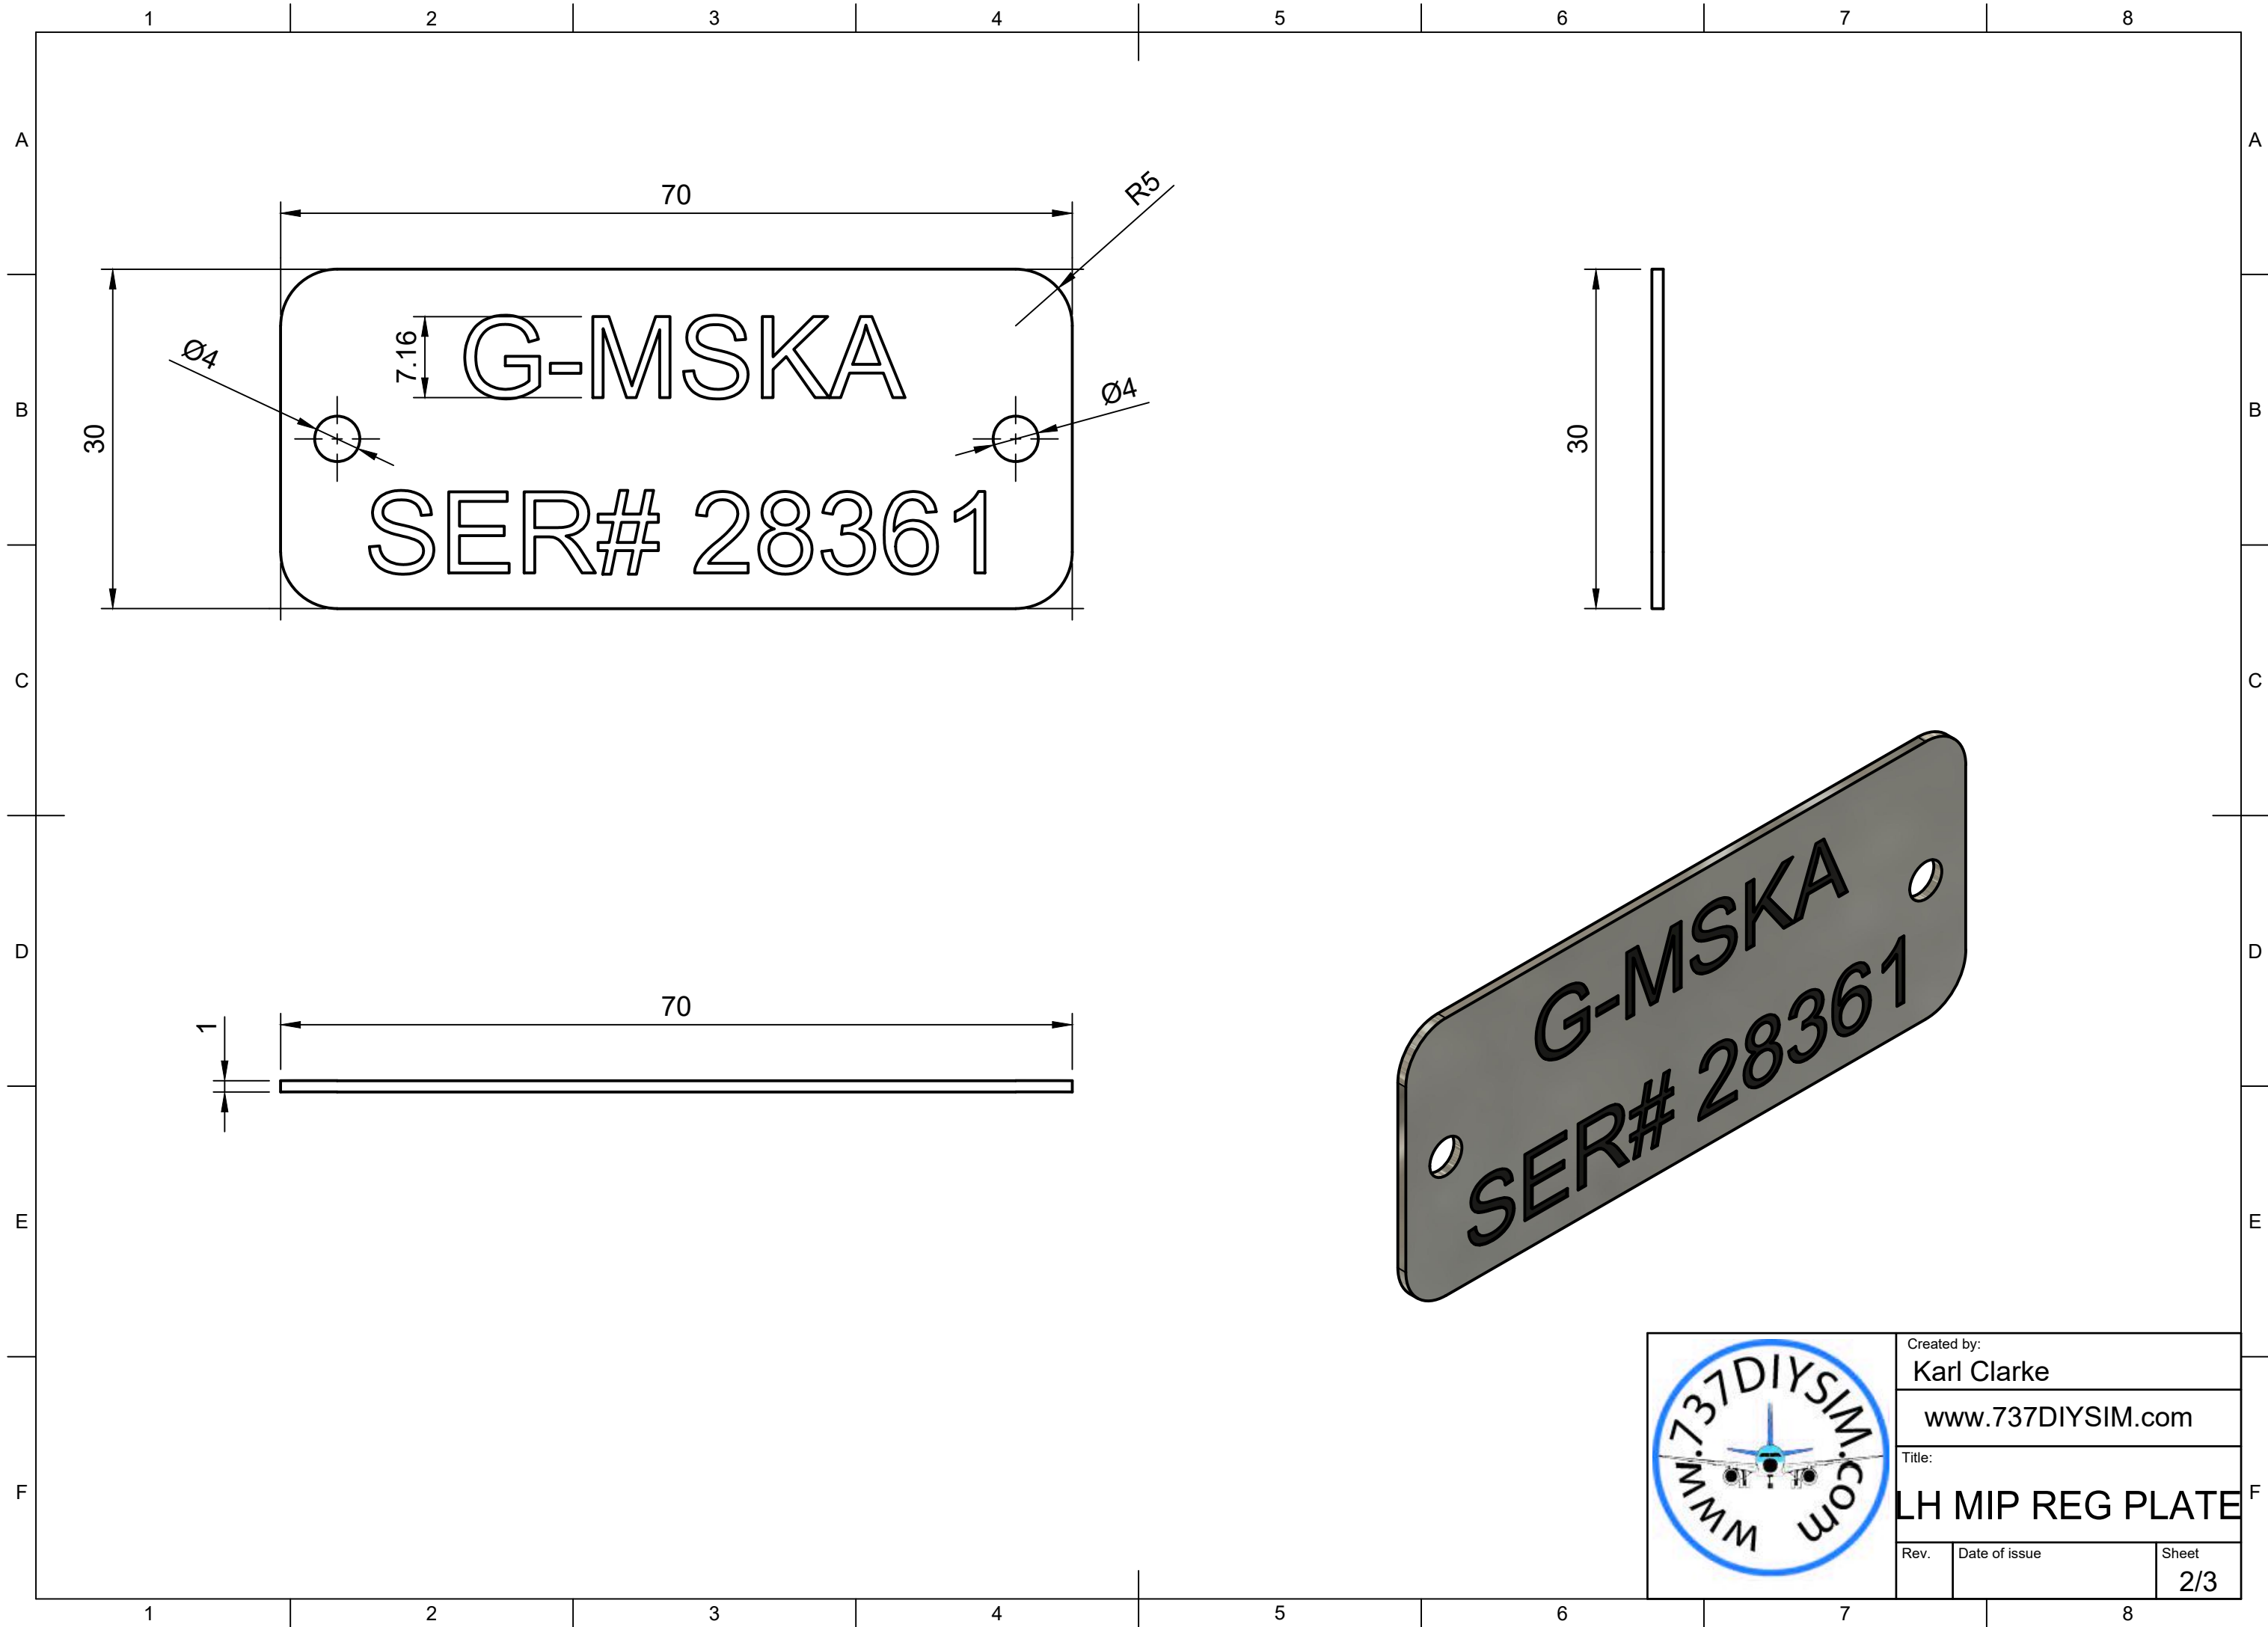

Parts List		
Item	Qty	Part Number
1	1	REG PLATE
2	2	RIVET (1)

Created by: Karl Clarke		
www.737DIYSIM.com		
Title: LH MIP REG PLATE		
Rev.	Date of issue	Sheet 1/3

Created by: Karl Clarke		
www.737DIYSIM.com		
Title: LH MIP REG PLATE		
Rev.	Date of issue	Sheet 2/3

Parts List		
Item	Qty	Part Number
2	2	RIVET (1)

	Created by: Karl Clarke	
	www.737DIYSIM.com	
	Title: LH MIP REG PLATE	
Rev.	Date of issue	Sheet 3/3