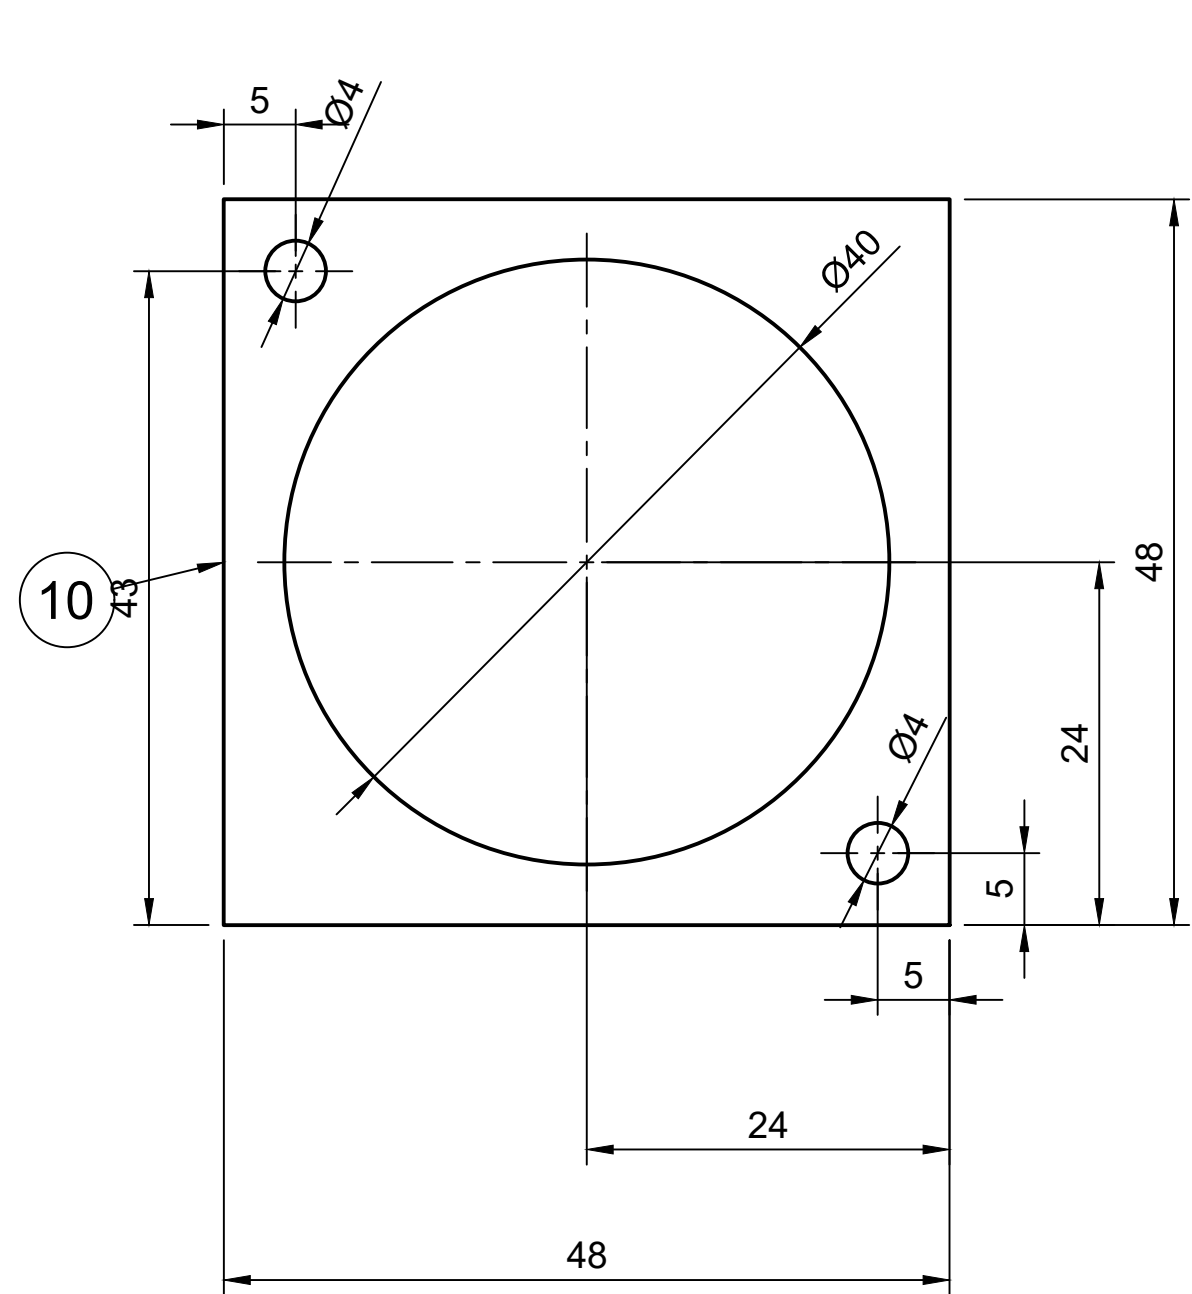

Parts List		
Item	Qty	Part Number
10	1	GAUGE BACKPLATE

	Created by: Karl Clarke	
	www.737DIYSIM.com	
	Title: BUS TRANSFER PANEL	
Rev.	Date of issue	Sheet 6/9