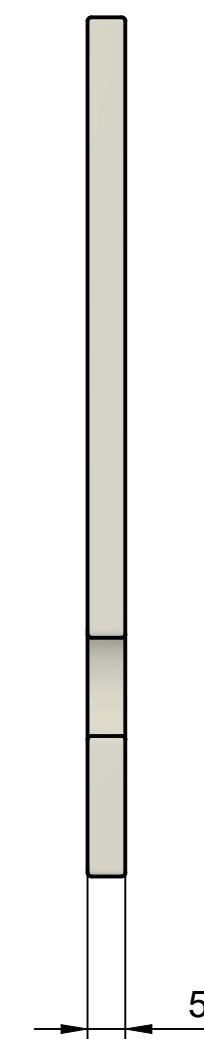

Parts List		
Item	Qty	Part Number
1	1	FACEPLATE
2	12	ANNUNCIATOR BOX V1
3	1	SAFETY SWITCH GUARD BLACK
4	6	TOGGLE SWITCH LARGE (NOSE STEERING)
5	1	DECAL
6	1	FACEPLATE WIPER
7	1	737 General Knob
8	1	12 POS ROTARY SW NEW
9	1	GAUGE CASE
10	1	GAUGE BACKPLATE
11	1	GAUGE PLATE
12	1	FR90R Servo
13	1	OVHD FUEL TEMP NEEDLE
14	2	M2 x 10mm
15	2	M2 nut
16	2	92000A234
17	9	M4 NUT
18	6	DZUS FASTENER PLASTIC
19	5	M4 X 18MM
20	2	M4 X 18MM (1)
21	1	SERVO SPACER
22	1	LENS (1)
23	1	LENS (2)
24	1	LENS (3)
25	1	LENS (4)
26	1	LENS (5)
27	1	LENS (6)
28	1	LENS (7)
29	1	LENS (8)
30	1	LENS (9)
31	1	LENS (10)
32	1	LENS (11)
33	1	LENS
34	1	BACKPLATE

Parts List		
Item	Qty	Part Number
1	1	FACEPLATE

FOR FULL DIMENSIONS SEE CAD DESIGN

Created by: Karl Clarke		
www.737DIYSIM.com		
Title: BUS TRANSFER PANEL		
Rev.	Date of issue	Sheet 3/9

Parts List		
Item	Qty	Part Number
6	1	FACEPLATE WIPER

Parts List		
Item	Qty	Part Number
10	1	GAUGE BACKPLATE

	Created by: Karl Clarke	
	www.737DIYSIM.com	
	Title: BUS TRANSFER PANEL	
Rev.	Date of issue	Sheet 6/9

Parts List		
Item	Qty	Part Number
11	1	GAUGE PLATE

FOR FULL DIMENSIONS SEE CAD DESIGN

	Created by:		Karl Clarke
			www.737DIYSIM.com
	Title:		BUS TRANSFER PANEL
	Rev.	Date of issue	Sheet
			7/9

Parts List		
Item	Qty	Part Number
21	1	SERVO SPACER

FOR FULL DIMENSIONS SEE CAD DESIGN