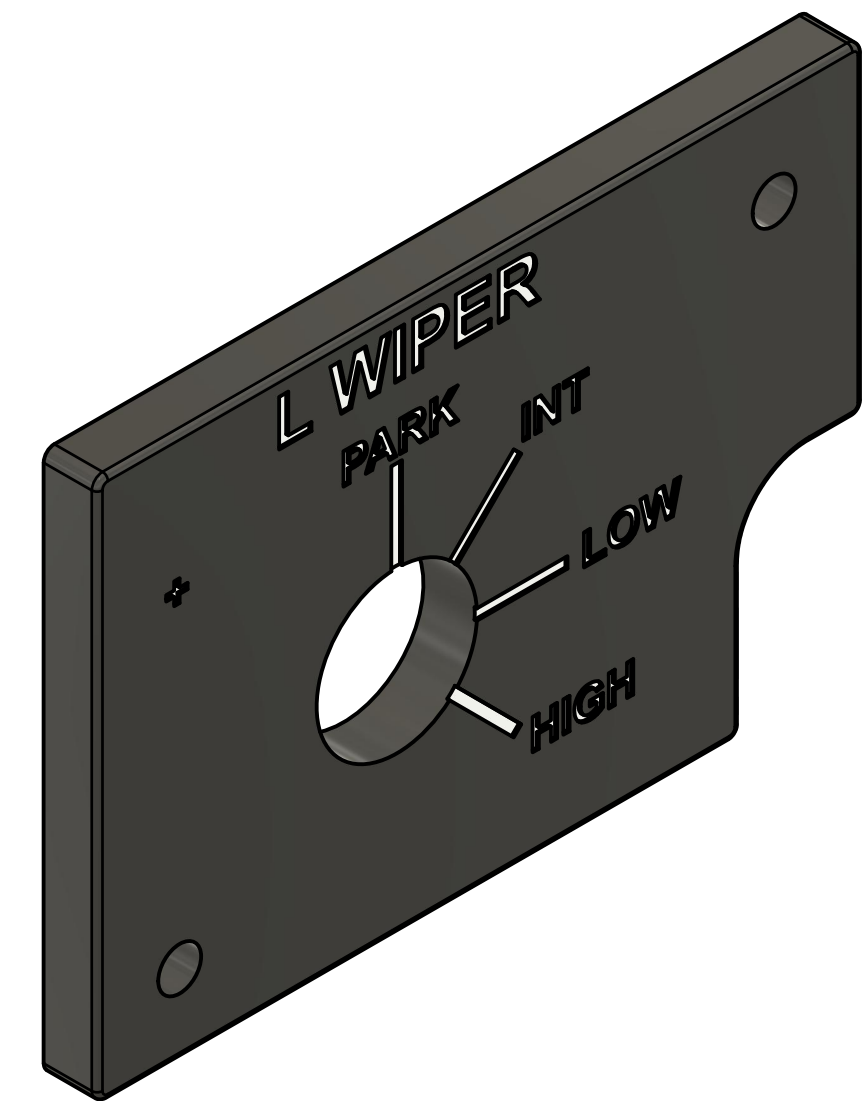

Parts List		
Item	Qty	Part Number
1	1	FACEPLATE
2	12	ANNUNCIATOR BOX V1
3	1	SAFETY SWITCH GUARD BLACK
4	6	TOGGLE SWITCH LARGE (NOSE STEERING)
5	1	DECAL
6	1	FACEPLATE WIPER
7	1	737 General Knob
8	1	12 POS ROTARY SW NEW
9	1	GAUGE CASE
10	1	GAUGE BACKPLATE
11	1	GAUGE PLATE
12	1	FR90R Servo
13	1	OVHD FUEL TEMP NEEDLE
14	2	M2 x 10mm
15	2	M2 nut
16	2	92000A234
17	9	M4 NUT
18	6	DZUS FASTENER PLASTIC
19	5	M4 X 18MM
20	2	M4 X 18MM (1)
21	1	SERVO SPACER
22	1	LENS (1)
23	1	LENS (2)
24	1	LENS (3)
25	1	LENS (4)
26	1	LENS (5)
27	1	LENS (6)
28	1	LENS (7)
29	1	LENS (8)
30	1	LENS (9)
31	1	LENS (10)
32	1	LENS (11)
33	1	LENS
34	1	BACKPLATE

Parts List		
Item	Qty	Part Number
1	1	FACEPLATE

FOR FULL DIMENSIONS SEE CAD DESIGN

Created by: Karl Clarke		
www.737DIYSIM.com		
Title: BUS TRANSFER PANEL		
Rev.	Date of issue	Sheet 3/9

Parts List		
Item	Qty	Part Number
6	1	FACEPLATE WIPER

FOR FULL DIMENSIONS SEE CAD DESIGN

Created by: Karl Clarke		
www.737DIYSIM.com		
Title: BUS TRANSFER PANEL		
Rev.	Date of issue	Sheet 4/9

Parts List		
Item	Qty	Part Number
9	1	GAUGE CASE

	Created by:		Karl Clarke
			www.737DIYSIM.com
	Title:		BUS TRANSFER PANEL
	Rev.	Date of issue	Sheet
			5/9

Parts List		
Item	Qty	Part Number
10	1	GAUGE BACKPLATE

	Created by: Karl Clarke	
	www.737DIYSIM.com	
	Title: BUS TRANSFER PANEL	
Rev.	Date of issue	Sheet 6/9

Parts List		
Item	Qty	Part Number
11	1	GAUGE PLATE