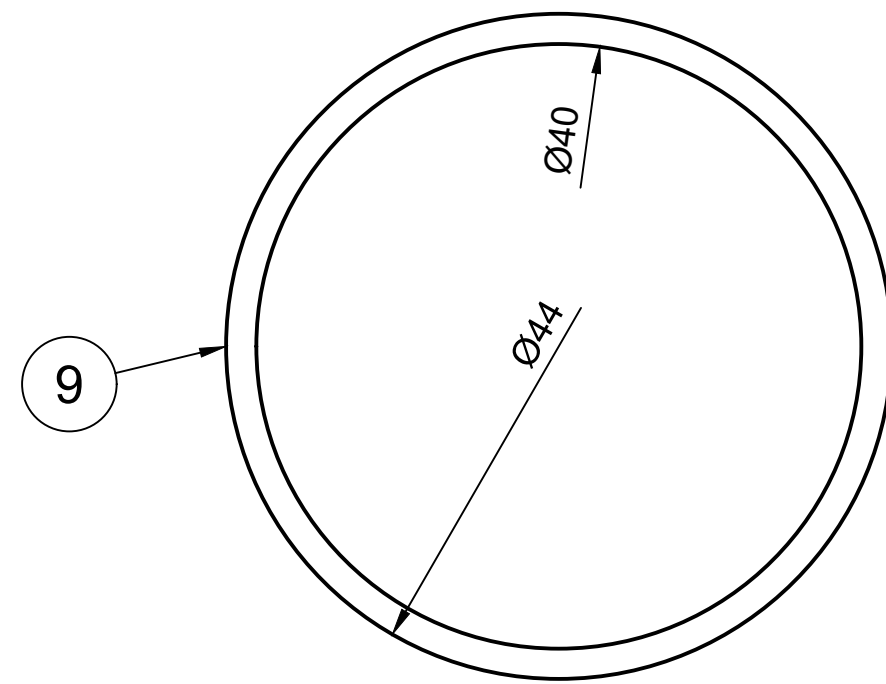

Parts List		
Item	Qty	Part Number
9	1	GAUGE CASE

	Created by:		Karl Clarke
			www.737DIYSIM.com
	Title:		BUS TRANSFER PANEL
	Rev.	Date of issue	Sheet
			5/9