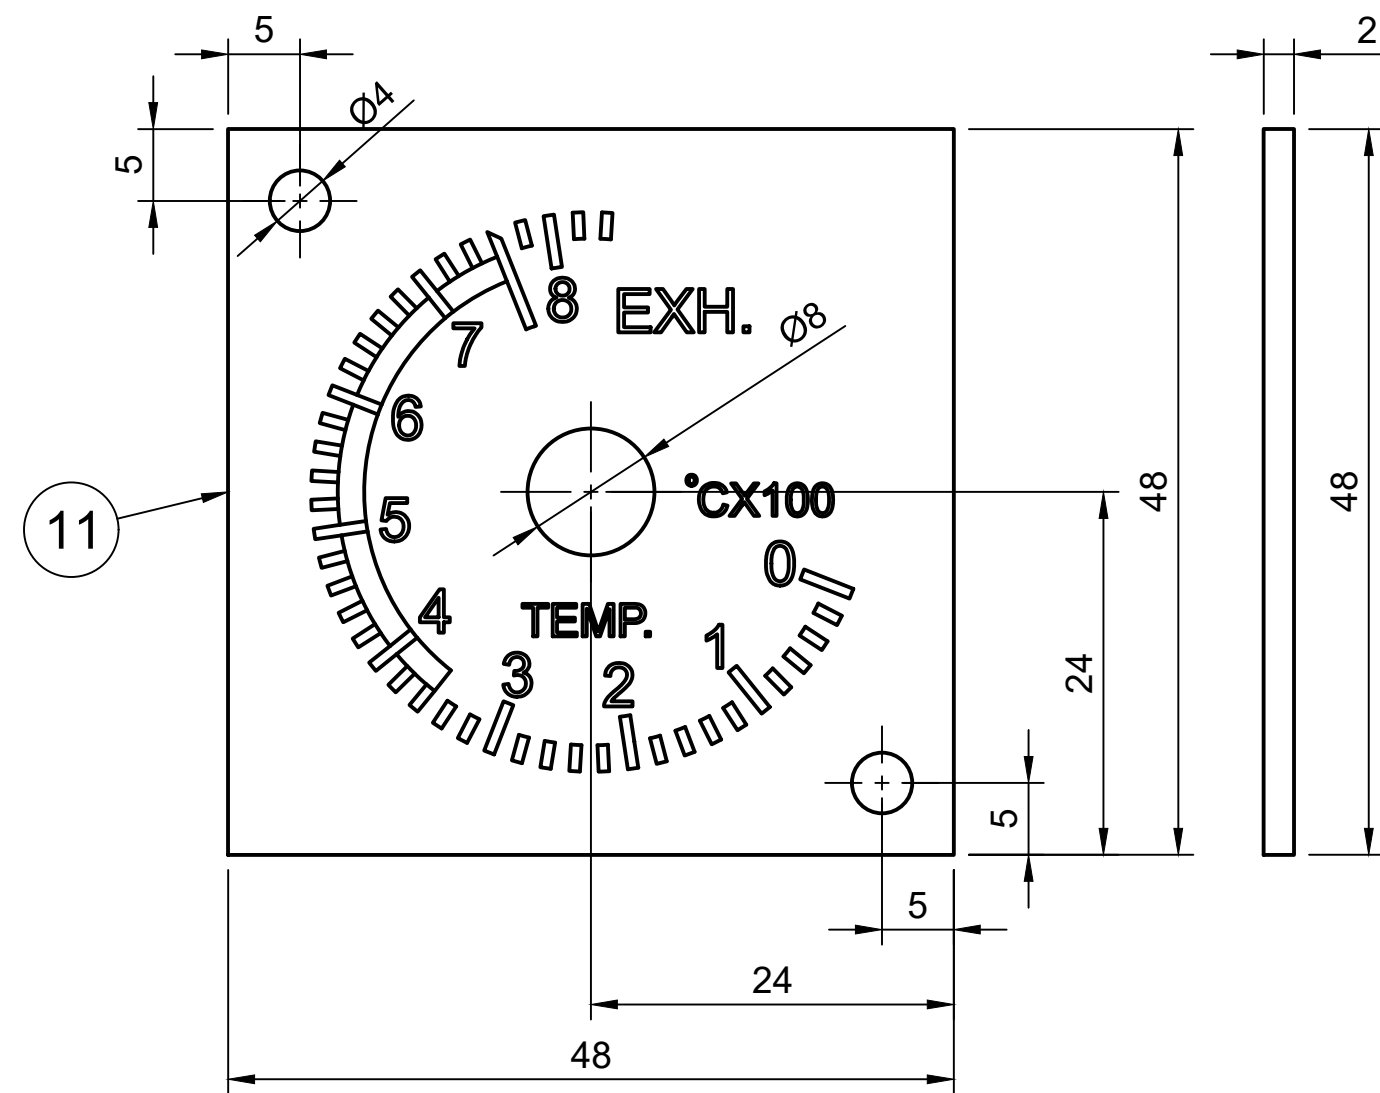

Parts List		
Item	Qty	Part Number
11	1	GAUGE PLATE

FOR FULL DIMENSIONS SEE CAD DESIGN

	Created by:		Karl Clarke
			www.737DIYSIM.com
	Title:		BUS TRANSFER PANEL
	Rev.	Date of issue	Sheet
			7/9