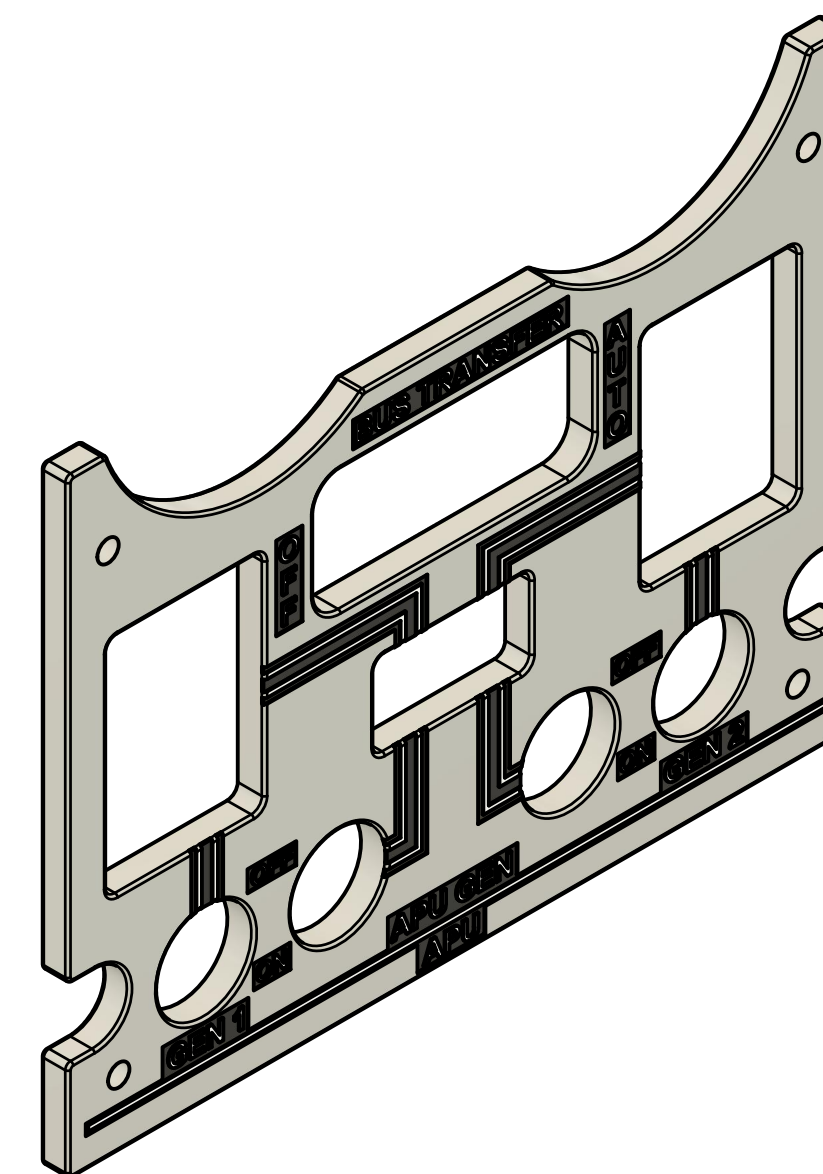

Parts List		
Item	Qty	Part Number
1	1	FACEPLATE
2	12	ANNUNCIATOR BOX V1
3	1	SAFETY SWITCH GUARD BLACK
4	6	TOGGLE SWITCH LARGE (NOSE STEERING)
5	1	DECAL
6	1	FACEPLATE WIPER
7	1	737 General Knob
8	1	12 POS ROTARY SW NEW
9	1	GAUGE CASE
10	1	GAUGE BACKPLATE
11	1	GAUGE PLATE
12	1	FR90R Servo
13	1	OVHD FUEL TEMP NEEDLE
14	2	M2 x 10mm
15	2	M2 nut
16	2	92000A234
17	9	M4 NUT
18	6	DZUS FASTENER PLASTIC
19	5	M4 X 18MM
20	2	M4 X 18MM (1)
21	1	SERVO SPACER
22	1	LENS (1)
23	1	LENS (2)
24	1	LENS (3)
25	1	LENS (4)
26	1	LENS (5)
27	1	LENS (6)
28	1	LENS (7)
29	1	LENS (8)
30	1	LENS (9)
31	1	LENS (10)
32	1	LENS (11)
33	1	LENS
34	1	BACKPLATE

Parts List		
Item	Qty	Part Number
1	1	FACEPLATE

FOR FULL DIMENSIONS SEE CAD DESIGN

Created by: Karl Clarke		
www.737DIYSIM.com		
Title: BUS TRANSFER PANEL		
Rev.	Date of issue	Sheet 3/9

Parts List		
Item	Qty	Part Number
6	1	FACEPLATE WIPER

Parts List		
Item	Qty	Part Number
10	1	GAUGE BACKPLATE

	Created by: Karl Clarke	
	www.737DIYSIM.com	
	Title: BUS TRANSFER PANEL	
Rev.	Date of issue	Sheet 6/9

Parts List		
Item	Qty	Part Number
11	1	GAUGE PLATE