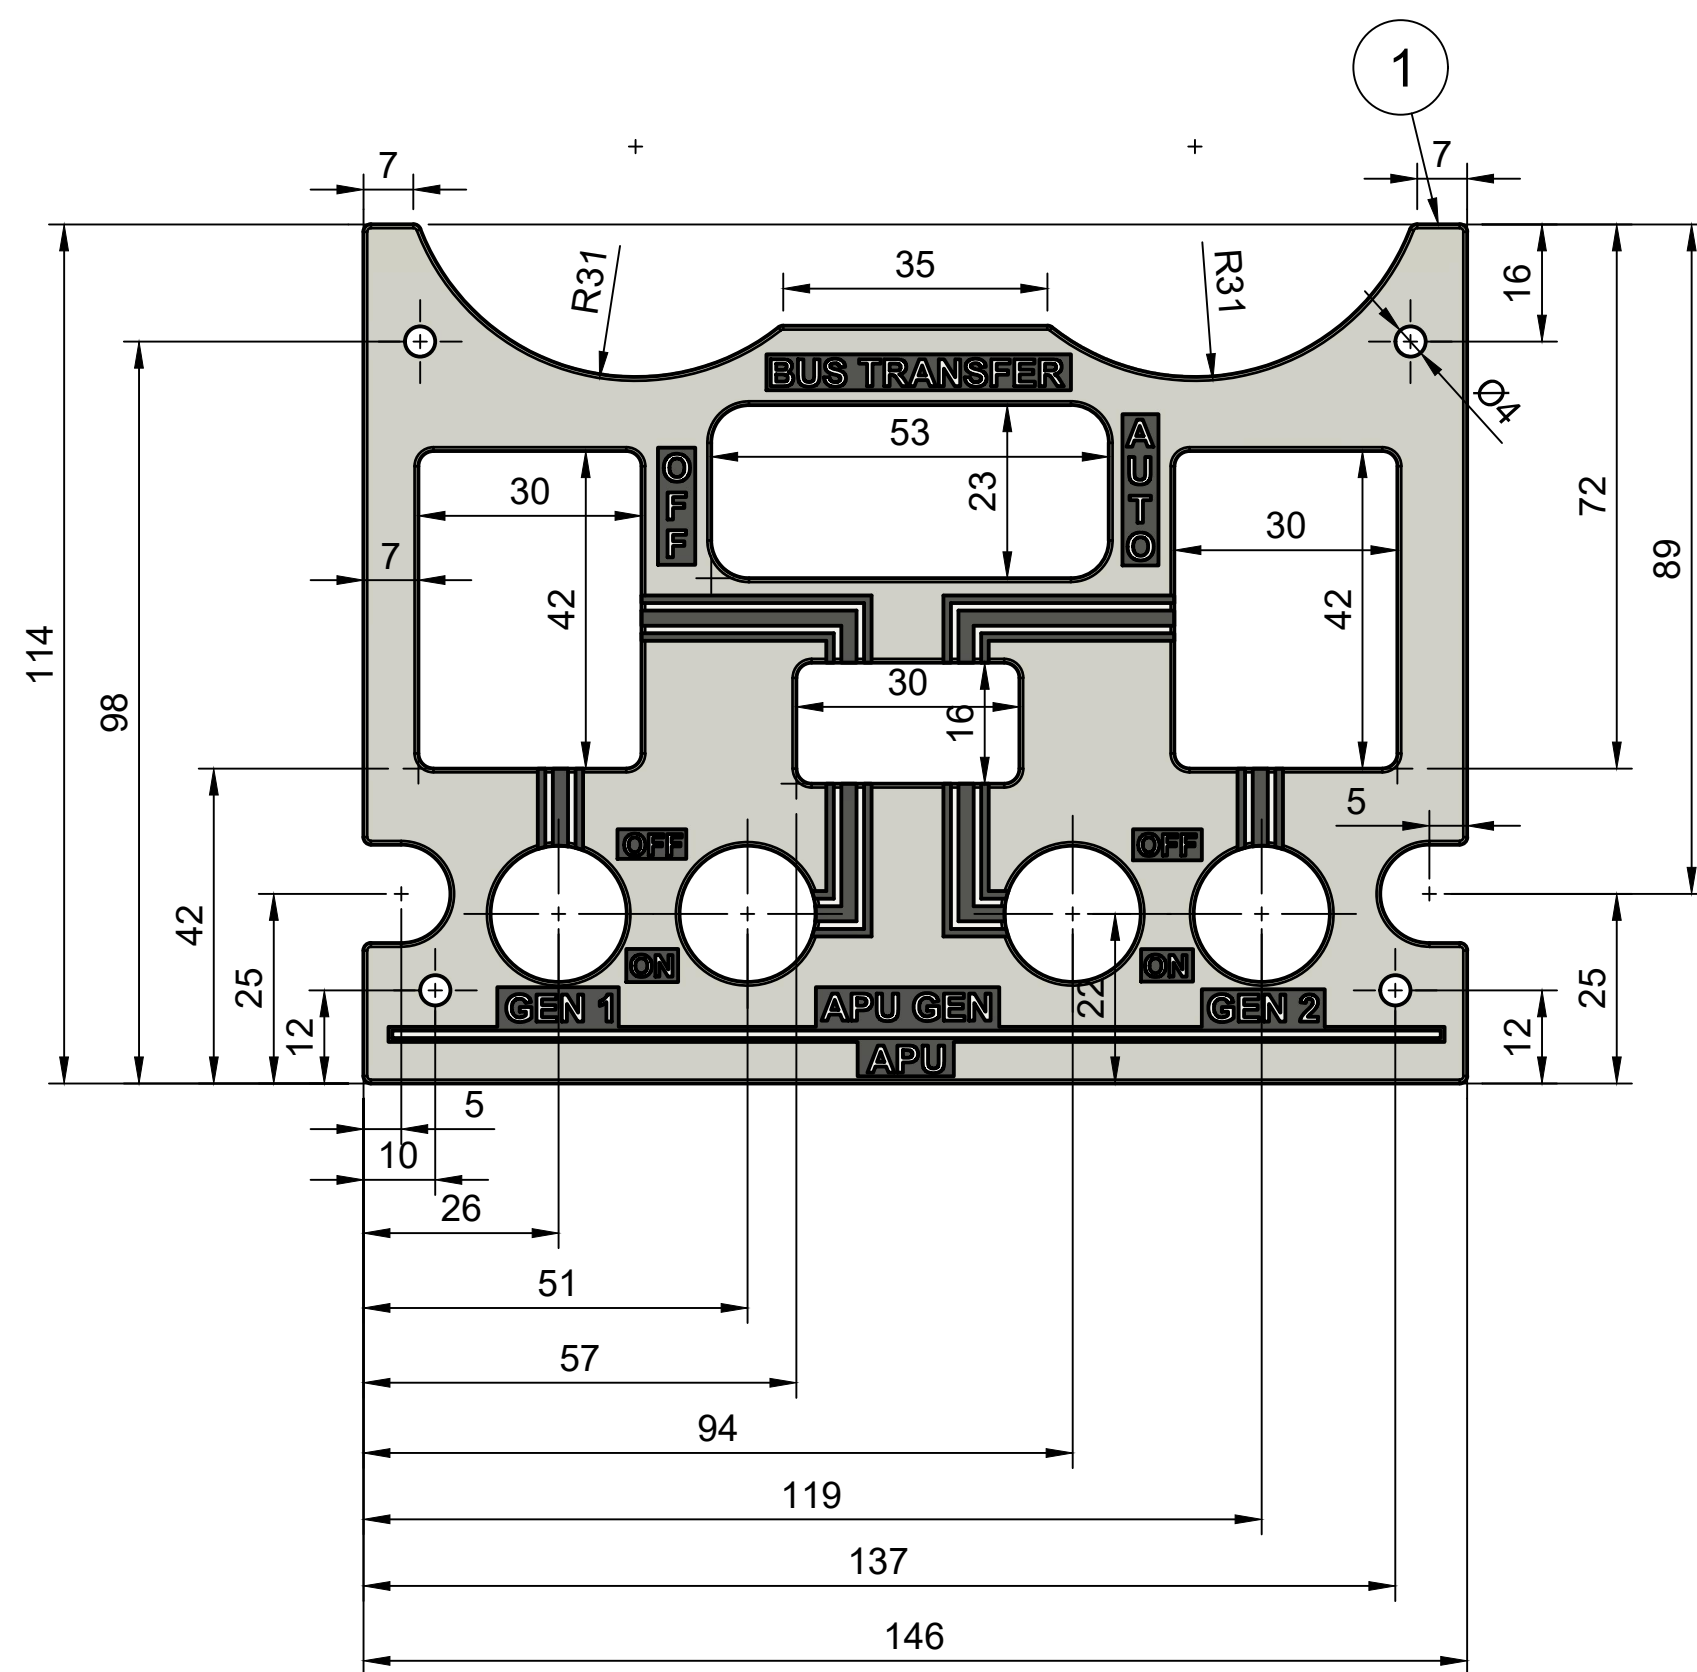

Parts List		
Item	Qty	Part Number
1	1	FACEPLATE
2	12	ANNUNCIATOR BOX V1
3	1	SAFETY SWITCH GUARD BLACK
4	6	TOGGLE SWITCH LARGE (NOSE STEERING)
5	1	DECAL
6	1	FACEPLATE WIPER
7	1	737 General Knob
8	1	12 POS ROTARY SW NEW
9	1	GAUGE CASE
10	1	GAUGE BACKPLATE
11	1	GAUGE PLATE
12	1	FR90R Servo
13	1	OVHD FUEL TEMP NEEDLE
14	2	M2 x 10mm
15	2	M2 nut
16	2	92000A234
17	9	M4 NUT
18	6	DZUS FASTENER PLASTIC
19	5	M4 X 18MM
20	2	M4 X 18MM (1)
21	1	SERVO SPACER
22	1	LENS (1)
23	1	LENS (2)
24	1	LENS (3)
25	1	LENS (4)
26	1	LENS (5)
27	1	LENS (6)
28	1	LENS (7)
29	1	LENS (8)
30	1	LENS (9)
31	1	LENS (10)
32	1	LENS (11)
33	1	LENS
34	1	BACKPLATE

Parts List		
Item	Qty	Part Number
1	1	FACEPLATE

FOR FULL DIMENSIONS SEE CAD DESIGN

Created by: Karl Clarke		
www.737DIYSIM.com		
Title: BUS TRANSFER PANEL		
Rev.	Date of issue	Sheet 3/9

Parts List		
Item	Qty	Part Number
6	1	FACEPLATE WIPER

Parts List		
Item	Qty	Part Number
10	1	GAUGE BACKPLATE

	Created by: Karl Clarke	
	www.737DIYSIM.com	
	Title: BUS TRANSFER PANEL	
Rev.	Date of issue	Sheet 6/9

Parts List		
Item	Qty	Part Number
11	1	GAUGE PLATE

FOR FULL DIMENSIONS SEE CAD DESIGN

	Created by:		Karl Clarke
			www.737DIYSIM.com
	Title:		BUS TRANSFER PANEL
	Rev.	Date of issue	Sheet
			7/9

Parts List		
Item	Qty	Part Number
21	1	SERVO SPACER

FOR FULL DIMENSIONS SEE CAD DESIGN