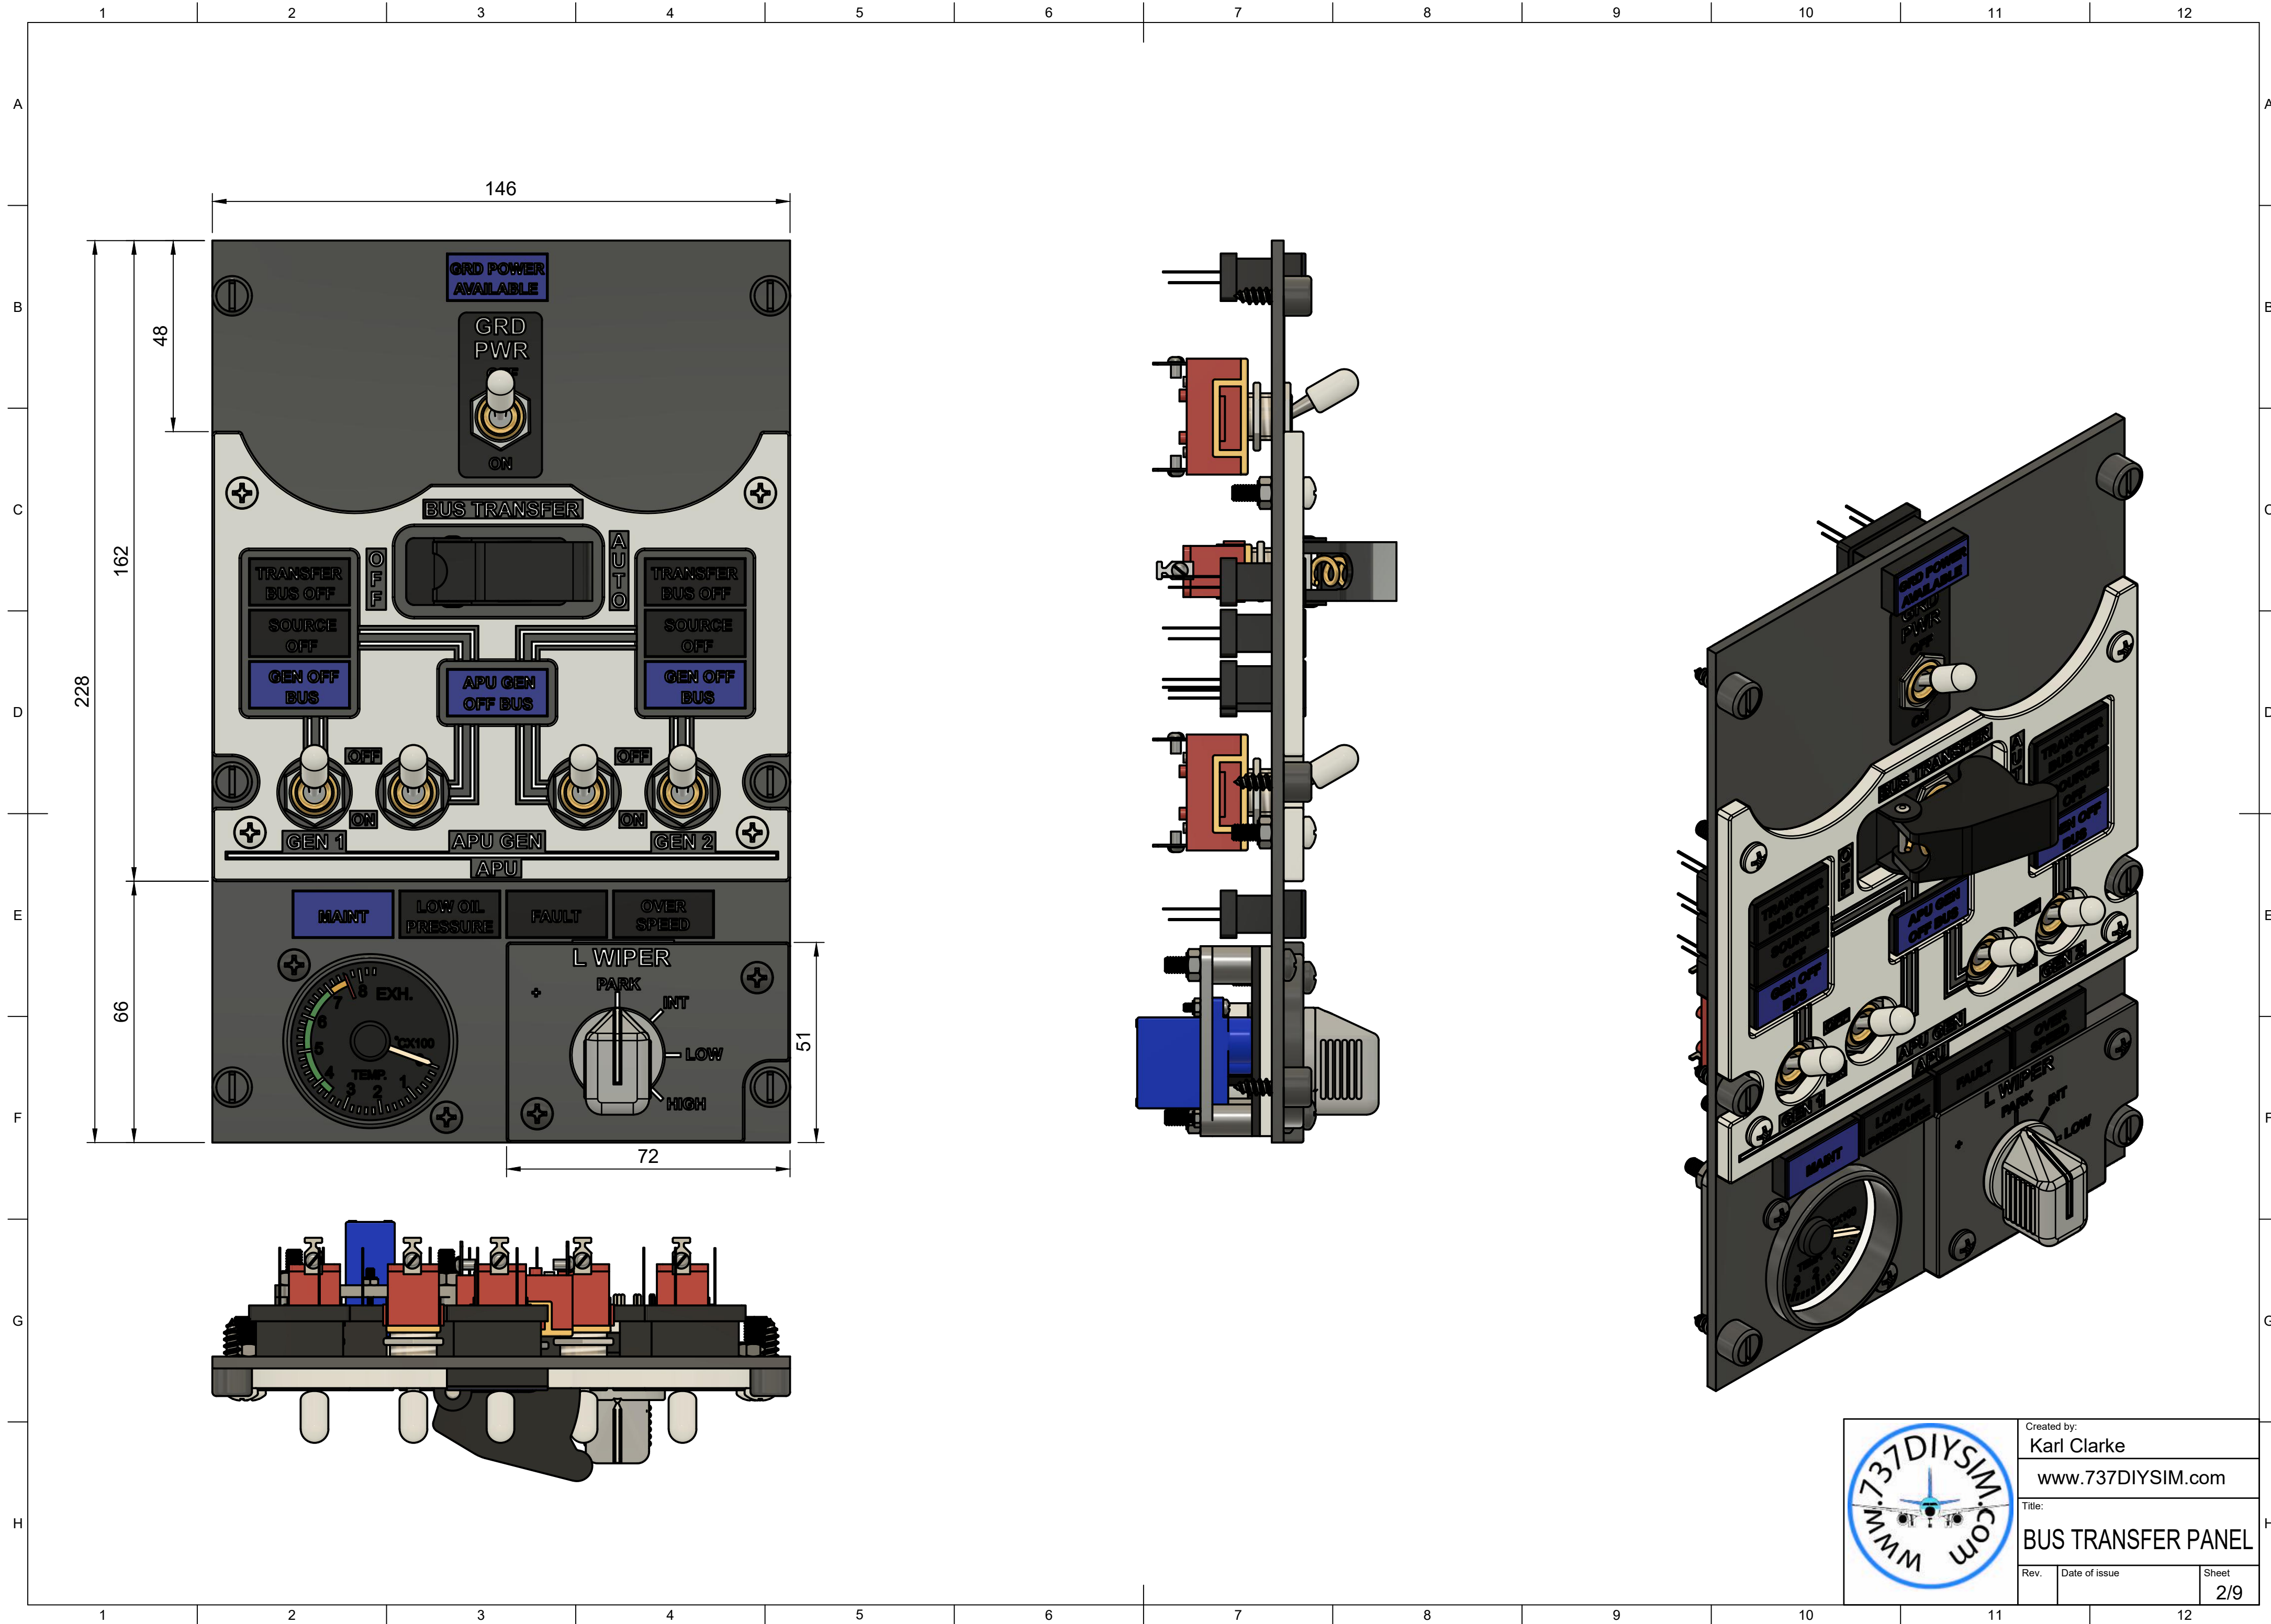

Created by:		Karl Clarke
			www.737DIYSIM.com
	Title:		BUS TRANSFER PANEL
	Rev.	Date of issue	Sheet
			2/9