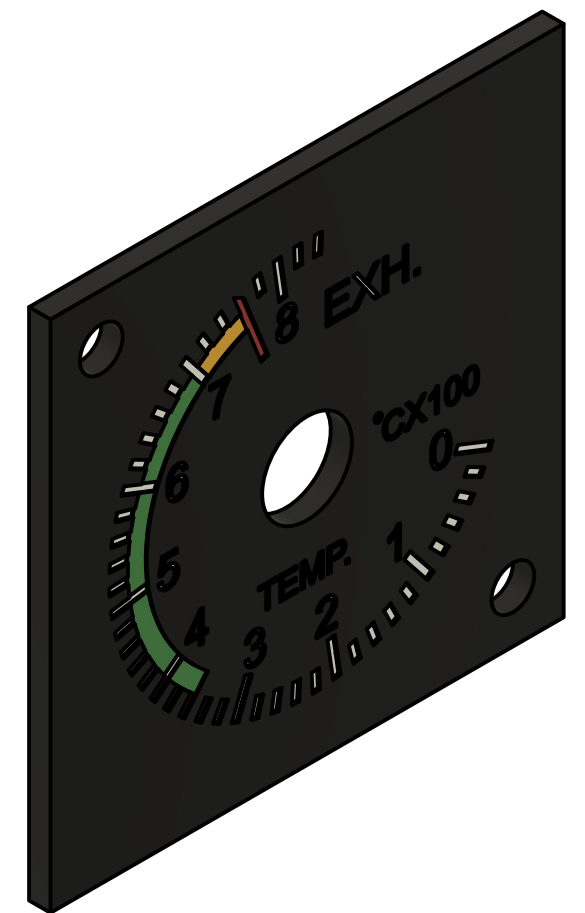

Parts List		
Item	Qty	Part Number
1	1	FACEPLATE
2	12	ANNUNCIATOR BOX V1
3	1	SAFETY SWITCH GUARD BLACK
4	6	TOGGLE SWITCH LARGE (NOSE STEERING)
5	1	DECAL
6	1	FACEPLATE WIPER
7	1	737 General Knob
8	1	12 POS ROTARY SW NEW
9	1	GAUGE CASE
10	1	GAUGE BACKPLATE
11	1	GAUGE PLATE
12	1	FR90R Servo
13	1	OVHD FUEL TEMP NEEDLE
14	2	M2 x 10mm
15	2	M2 nut
16	2	92000A234
17	9	M4 NUT
18	6	DZUS FASTENER PLASTIC
19	5	M4 X 18MM
20	2	M4 X 18MM (1)
21	1	SERVO SPACER
22	1	LENS (1)
23	1	LENS (2)
24	1	LENS (3)
25	1	LENS (4)
26	1	LENS (5)
27	1	LENS (6)
28	1	LENS (7)
29	1	LENS (8)
30	1	LENS (9)
31	1	LENS (10)
32	1	LENS (11)
33	1	LENS
34	1	BACKPLATE

Parts List		
Item	Qty	Part Number
1	1	FACEPLATE

FOR FULL DIMENSIONS SEE CAD DESIGN

Created by: Karl Clarke		
www.737DIYSIM.com		
Title: BUS TRANSFER PANEL		
Rev.	Date of issue	Sheet 3/9

Parts List		
Item	Qty	Part Number
6	1	FACEPLATE WIPER

FOR FULL DIMENSIONS SEE CAD DESIGN

Created by: Karl Clarke		
www.737DIYSIM.com		
Title: BUS TRANSFER PANEL		
Rev.	Date of issue	Sheet 4/9

Parts List		
Item	Qty	Part Number
9	1	GAUGE CASE

	Created by:		Karl Clarke
			www.737DIYSIM.com
	Title:		BUS TRANSFER PANEL
	Rev.	Date of issue	Sheet
			5/9

Parts List		
Item	Qty	Part Number
10	1	GAUGE BACKPLATE

	Created by: Karl Clarke	
	www.737DIYSIM.com	
	Title: BUS TRANSFER PANEL	
Rev.	Date of issue	Sheet 6/9

Parts List		
Item	Qty	Part Number
11	1	GAUGE PLATE