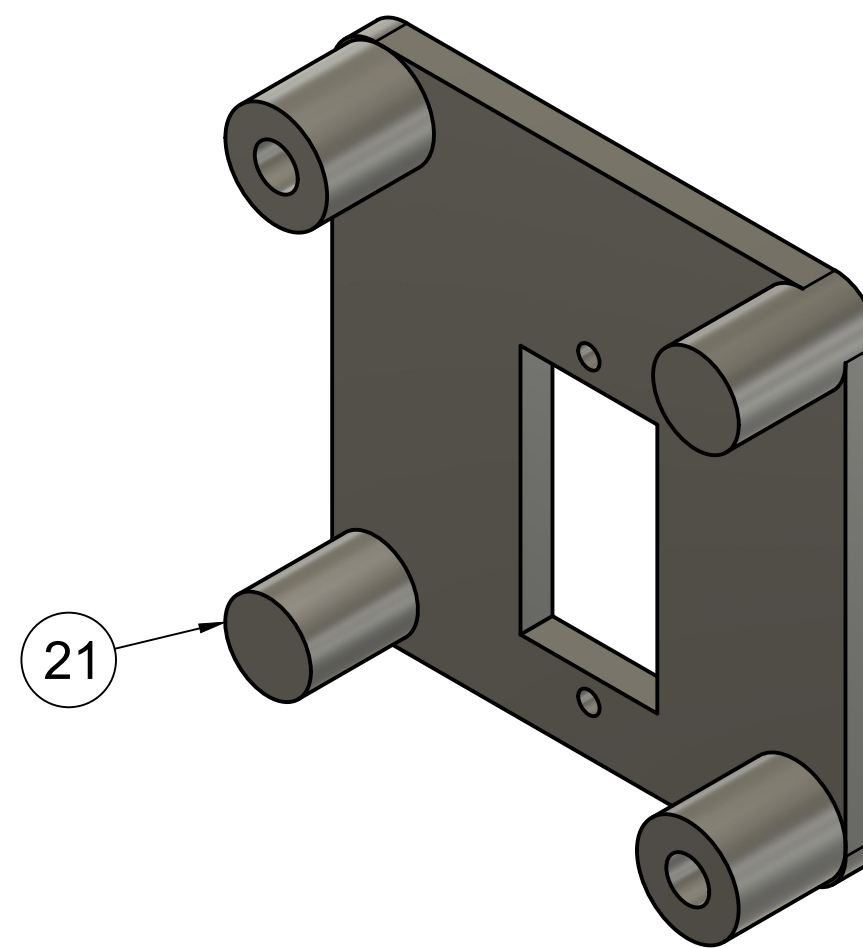

Parts List		
Item	Qty	Part Number
21	1	SERVO SPACER

FOR FULL DIMENSIONS SEE CAD DESIGN

	Created by:	
	Karl Clarke	
	www.737DIYSIM.com	
	Title:	
BUS TRANSFER PANEL		
Rev.	Date of issue	Sheet
		8/9