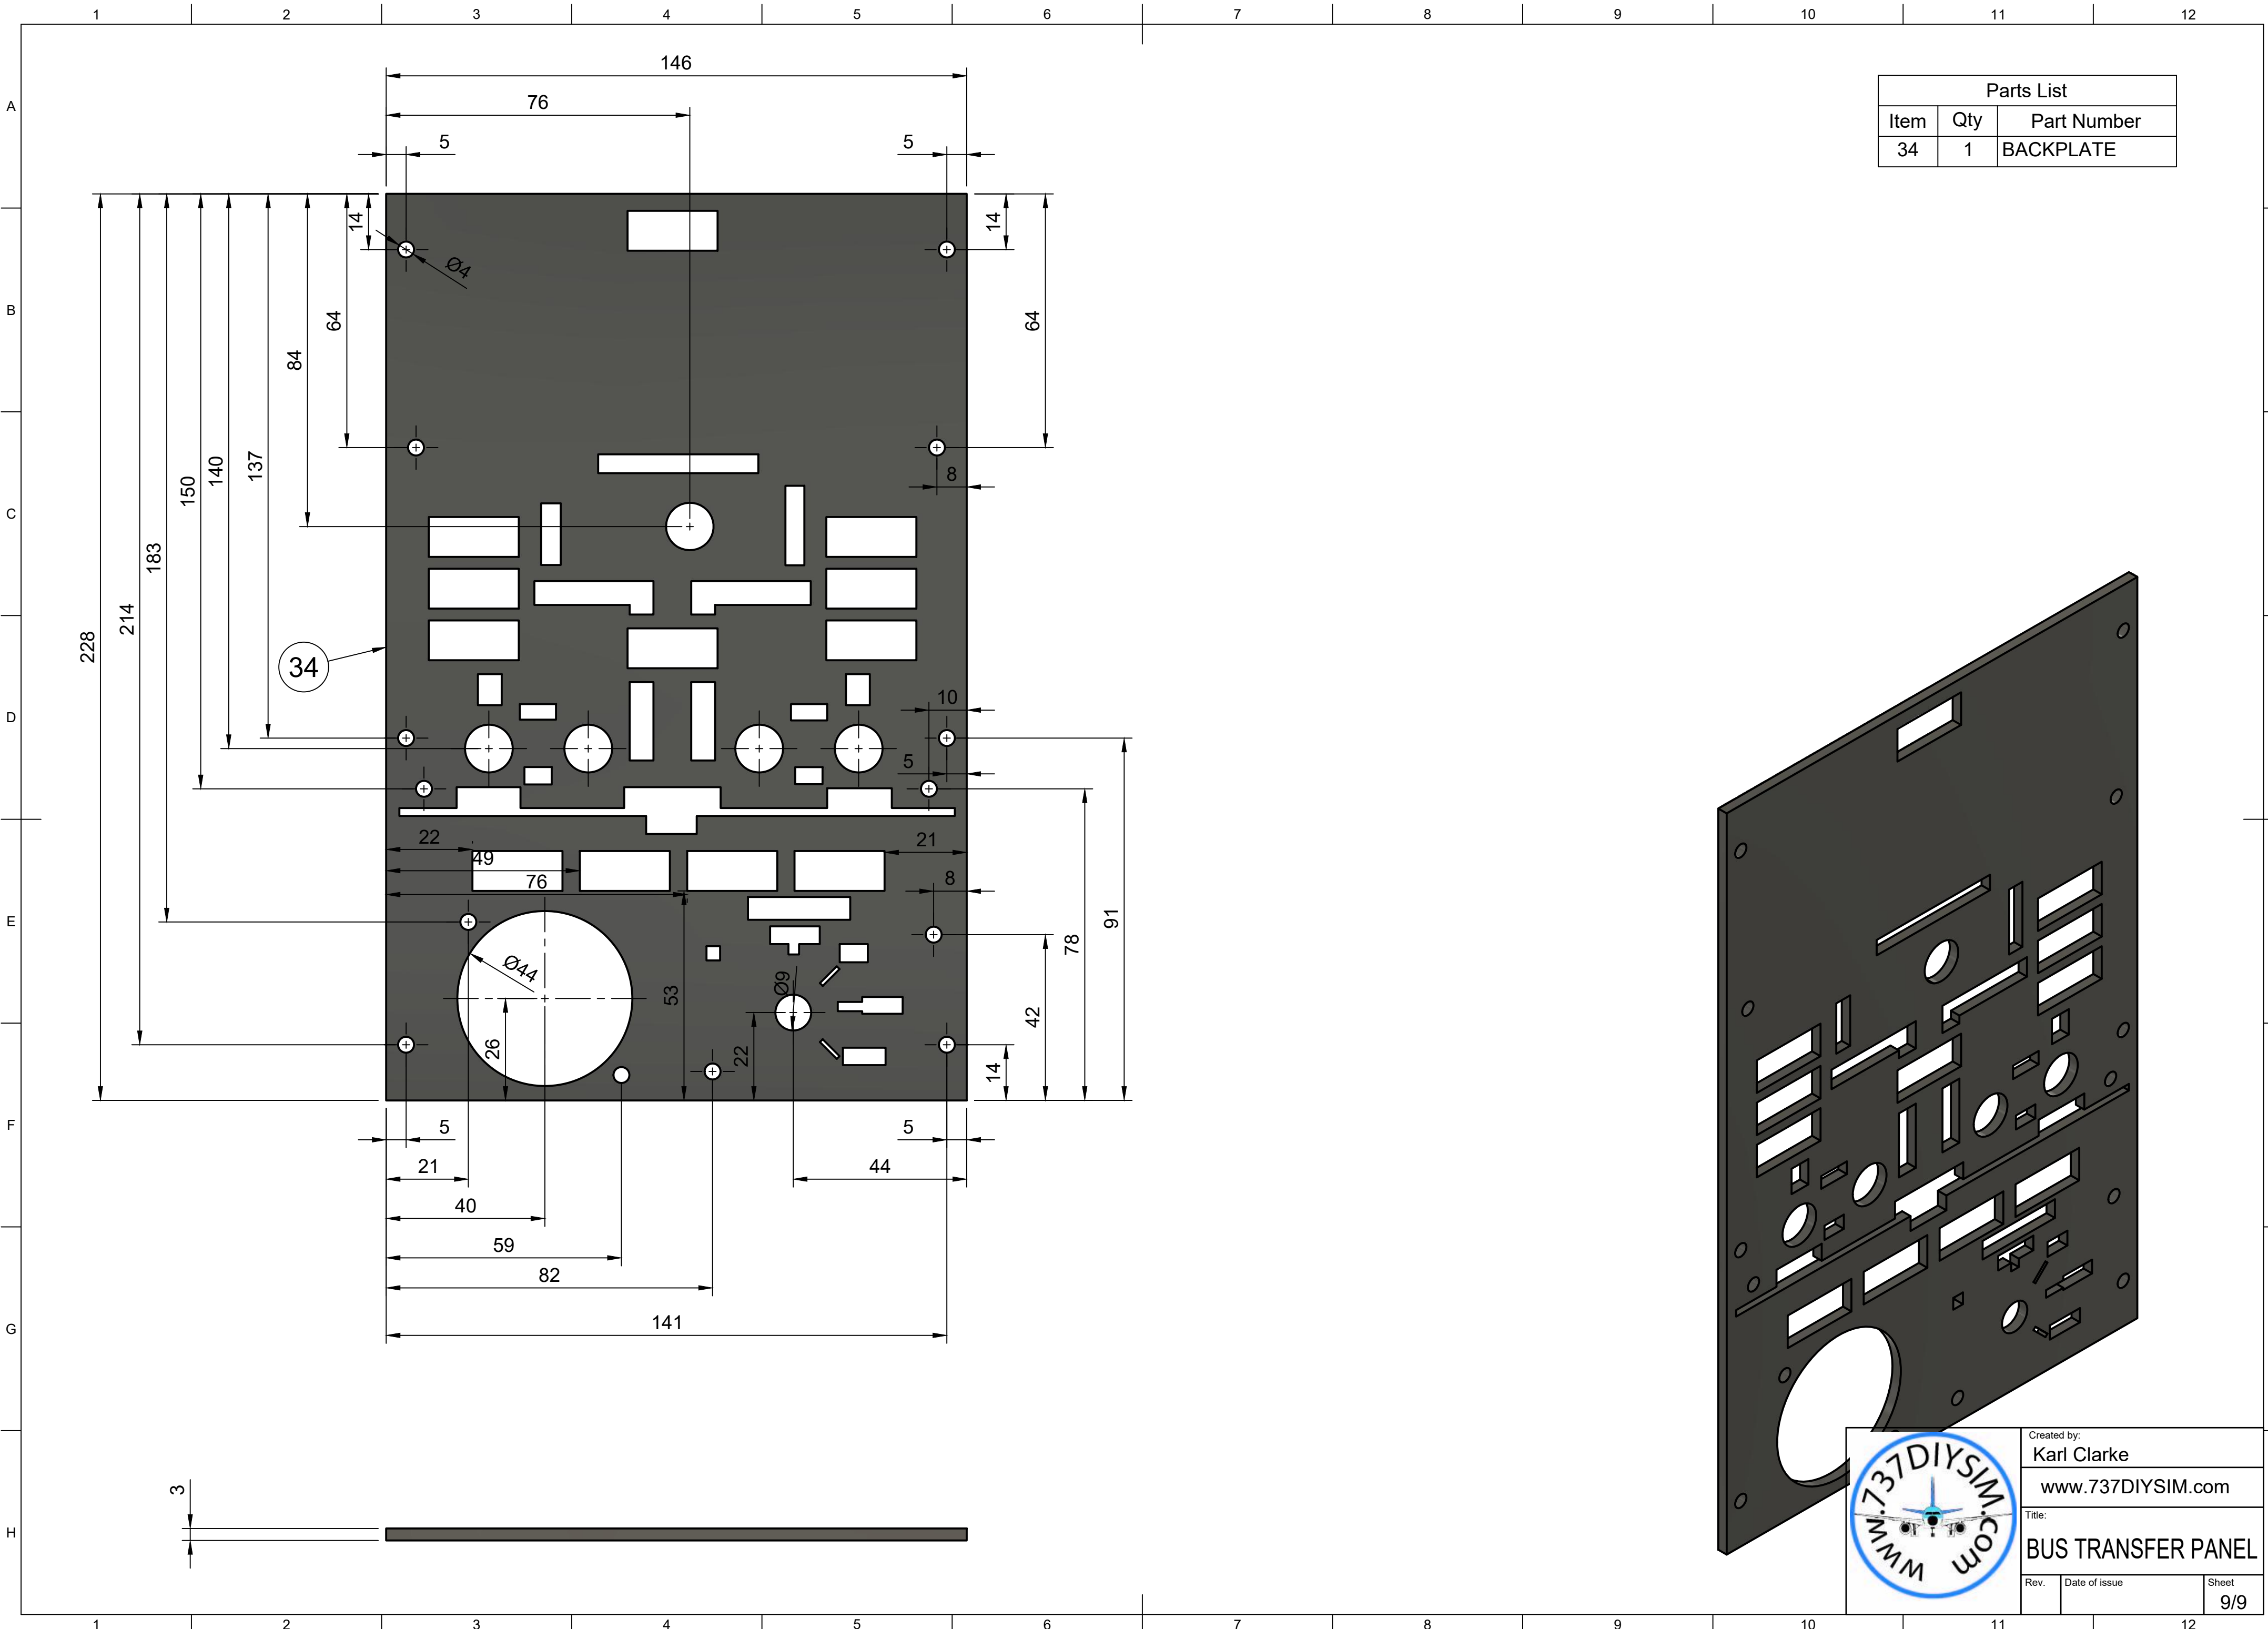

Parts List		
Item	Qty	Part Number
34	1	BACKPLATE