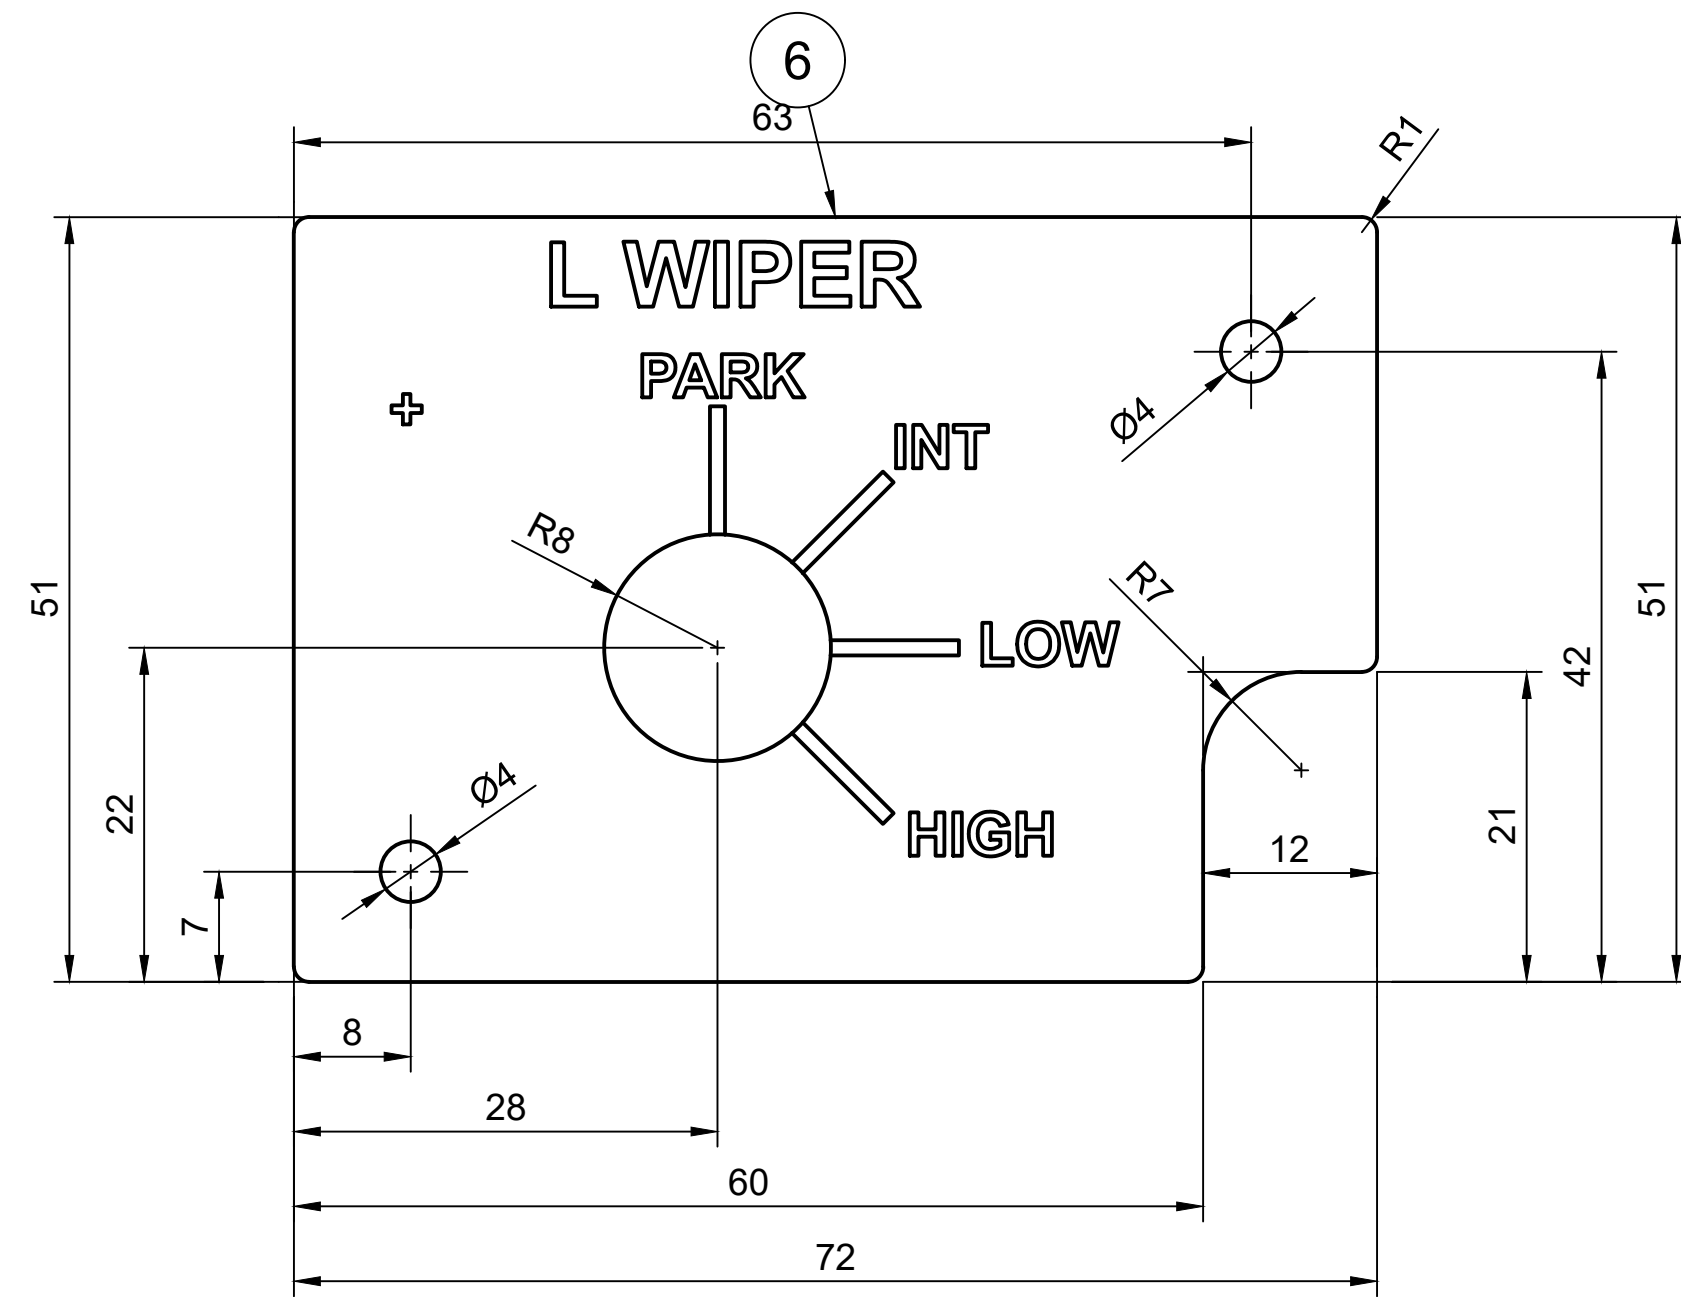

Parts List		
Item	Qty	Part Number
1	1	FACEPLATE

FOR FULL DIMENSIONS SEE CAD DESIGN

Created by: Karl Clarke		
www.737DIYSIM.com		
Title: BUS TRANSFER PANEL		
Rev.	Date of issue	Sheet 3/9

Parts List		
Item	Qty	Part Number
6	1	FACEPLATE WIPER