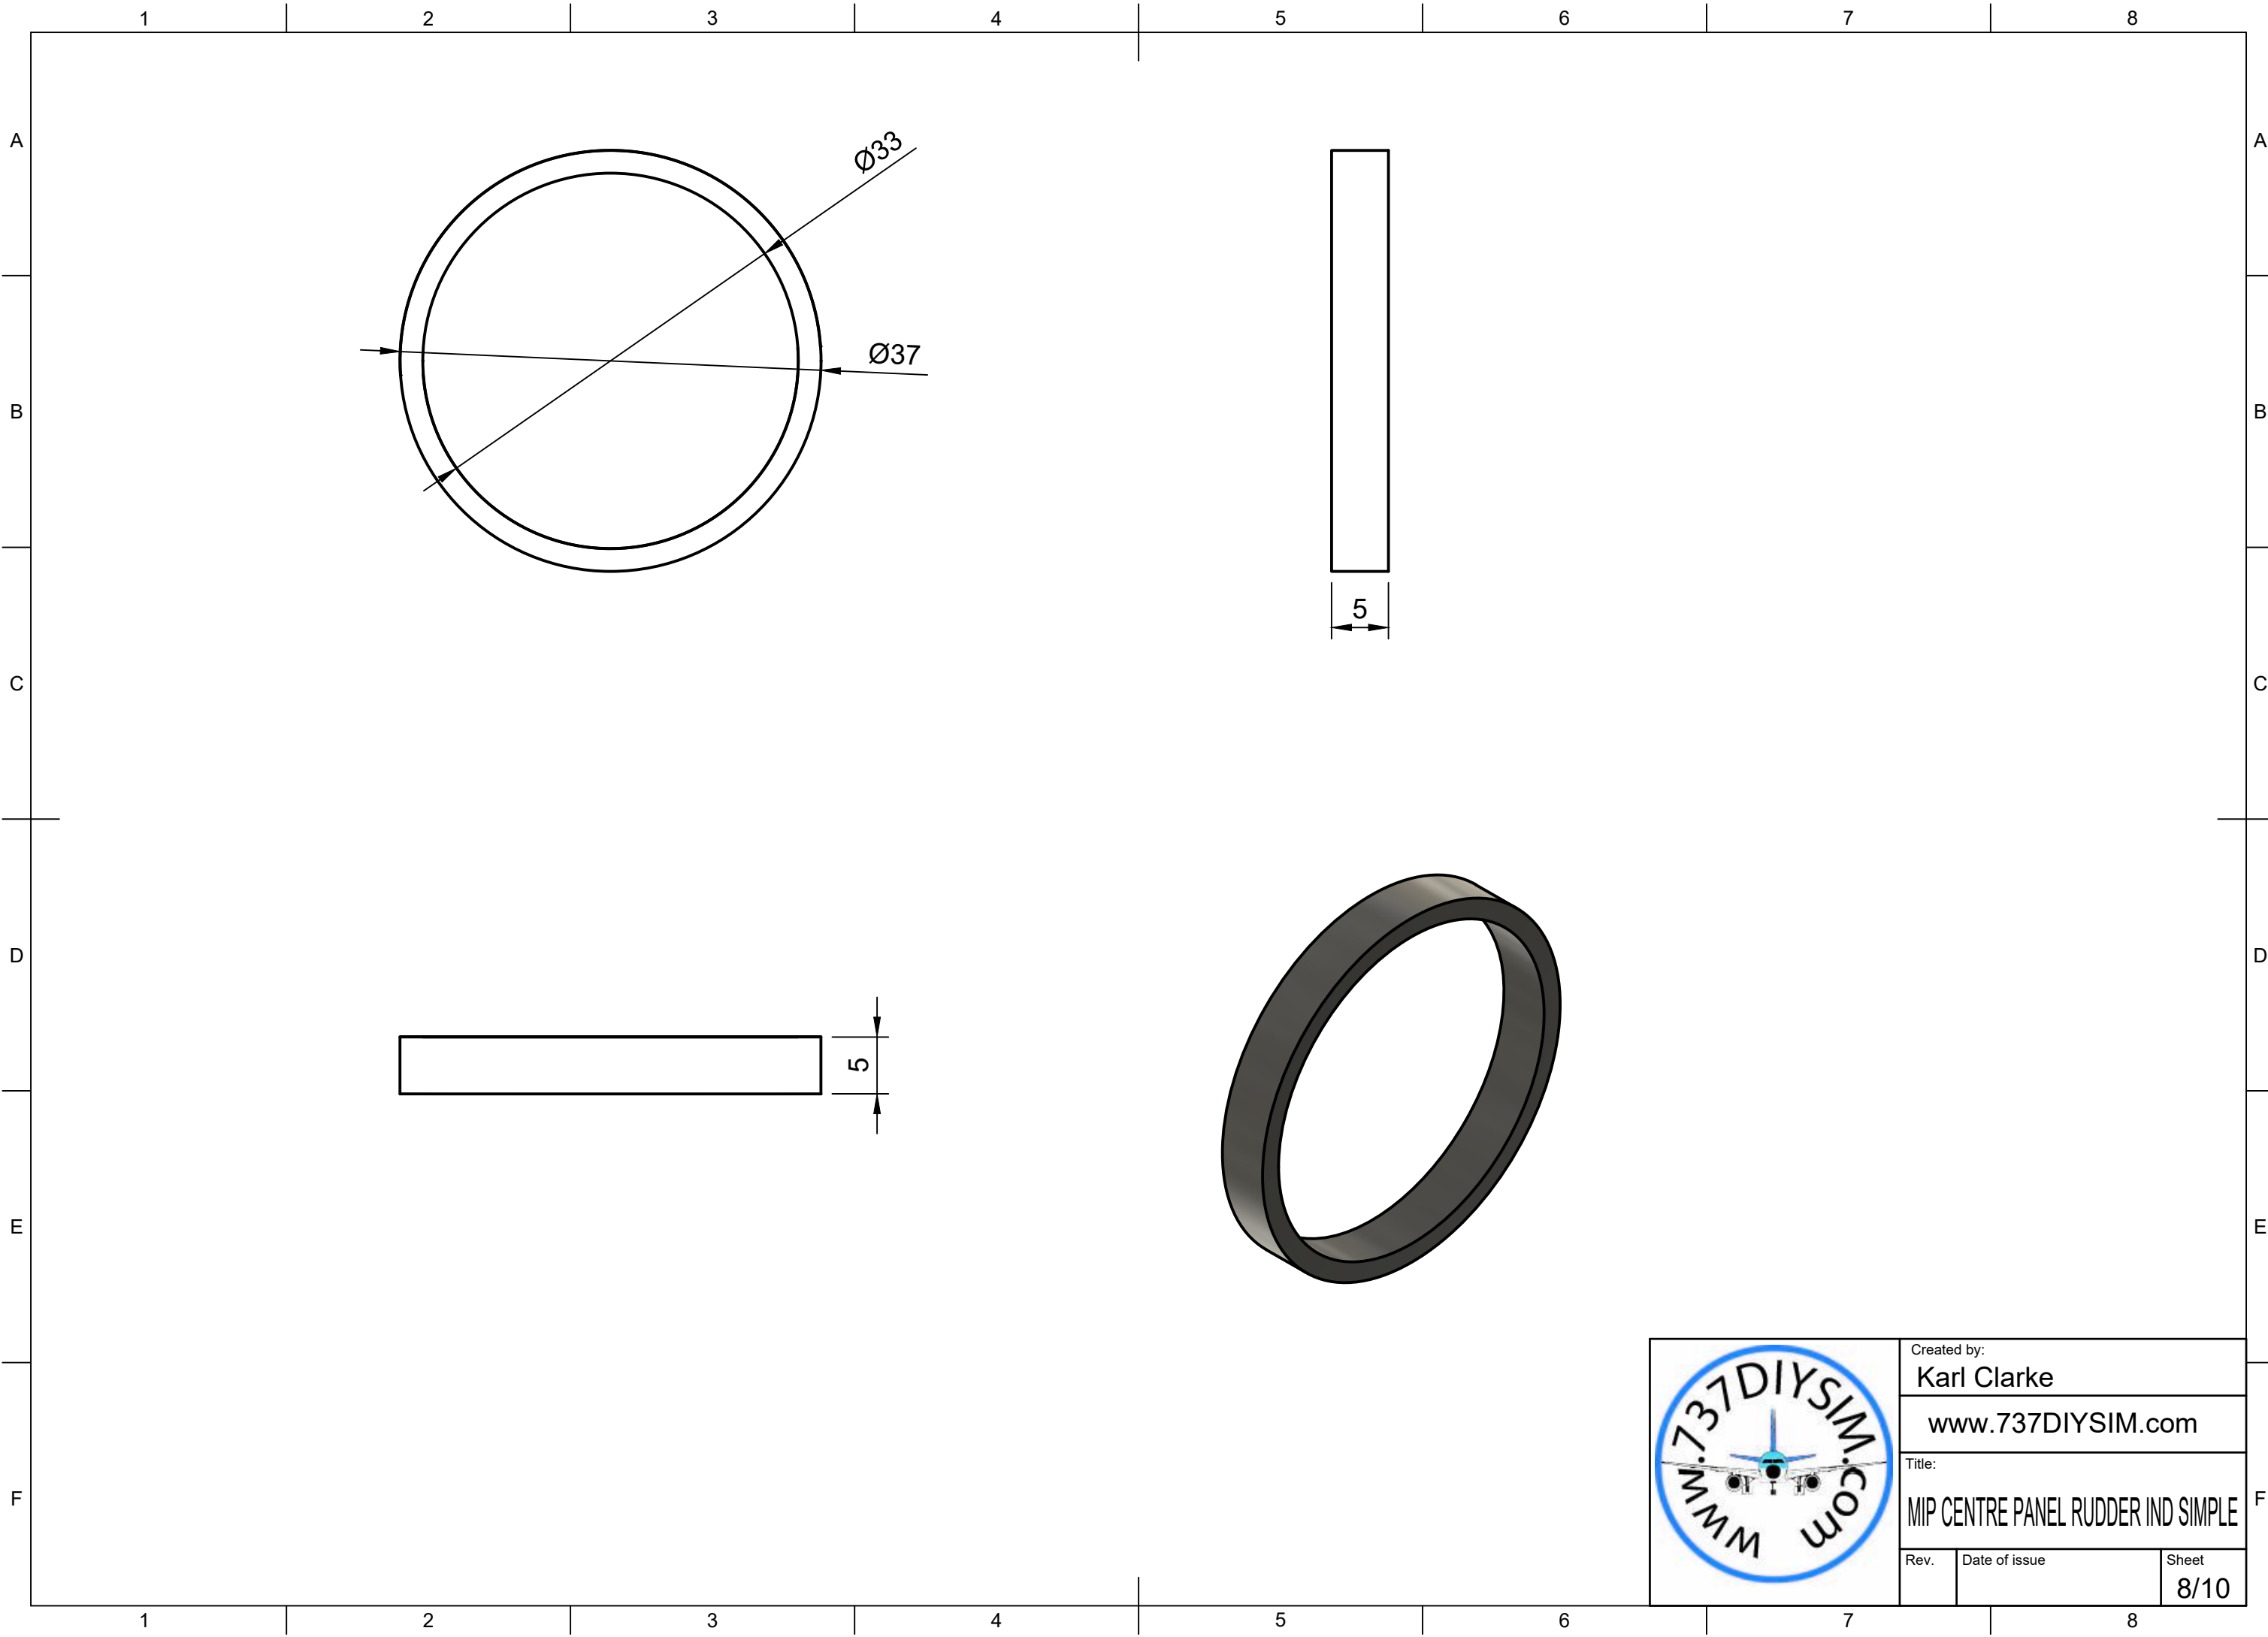

Created by: Karl Clarke		
www.737DIYSIM.com		
Title: MIP CENTRE PANEL RUDDER IND SIMPLE		
Rev.	Date of issue	Sheet 8/10