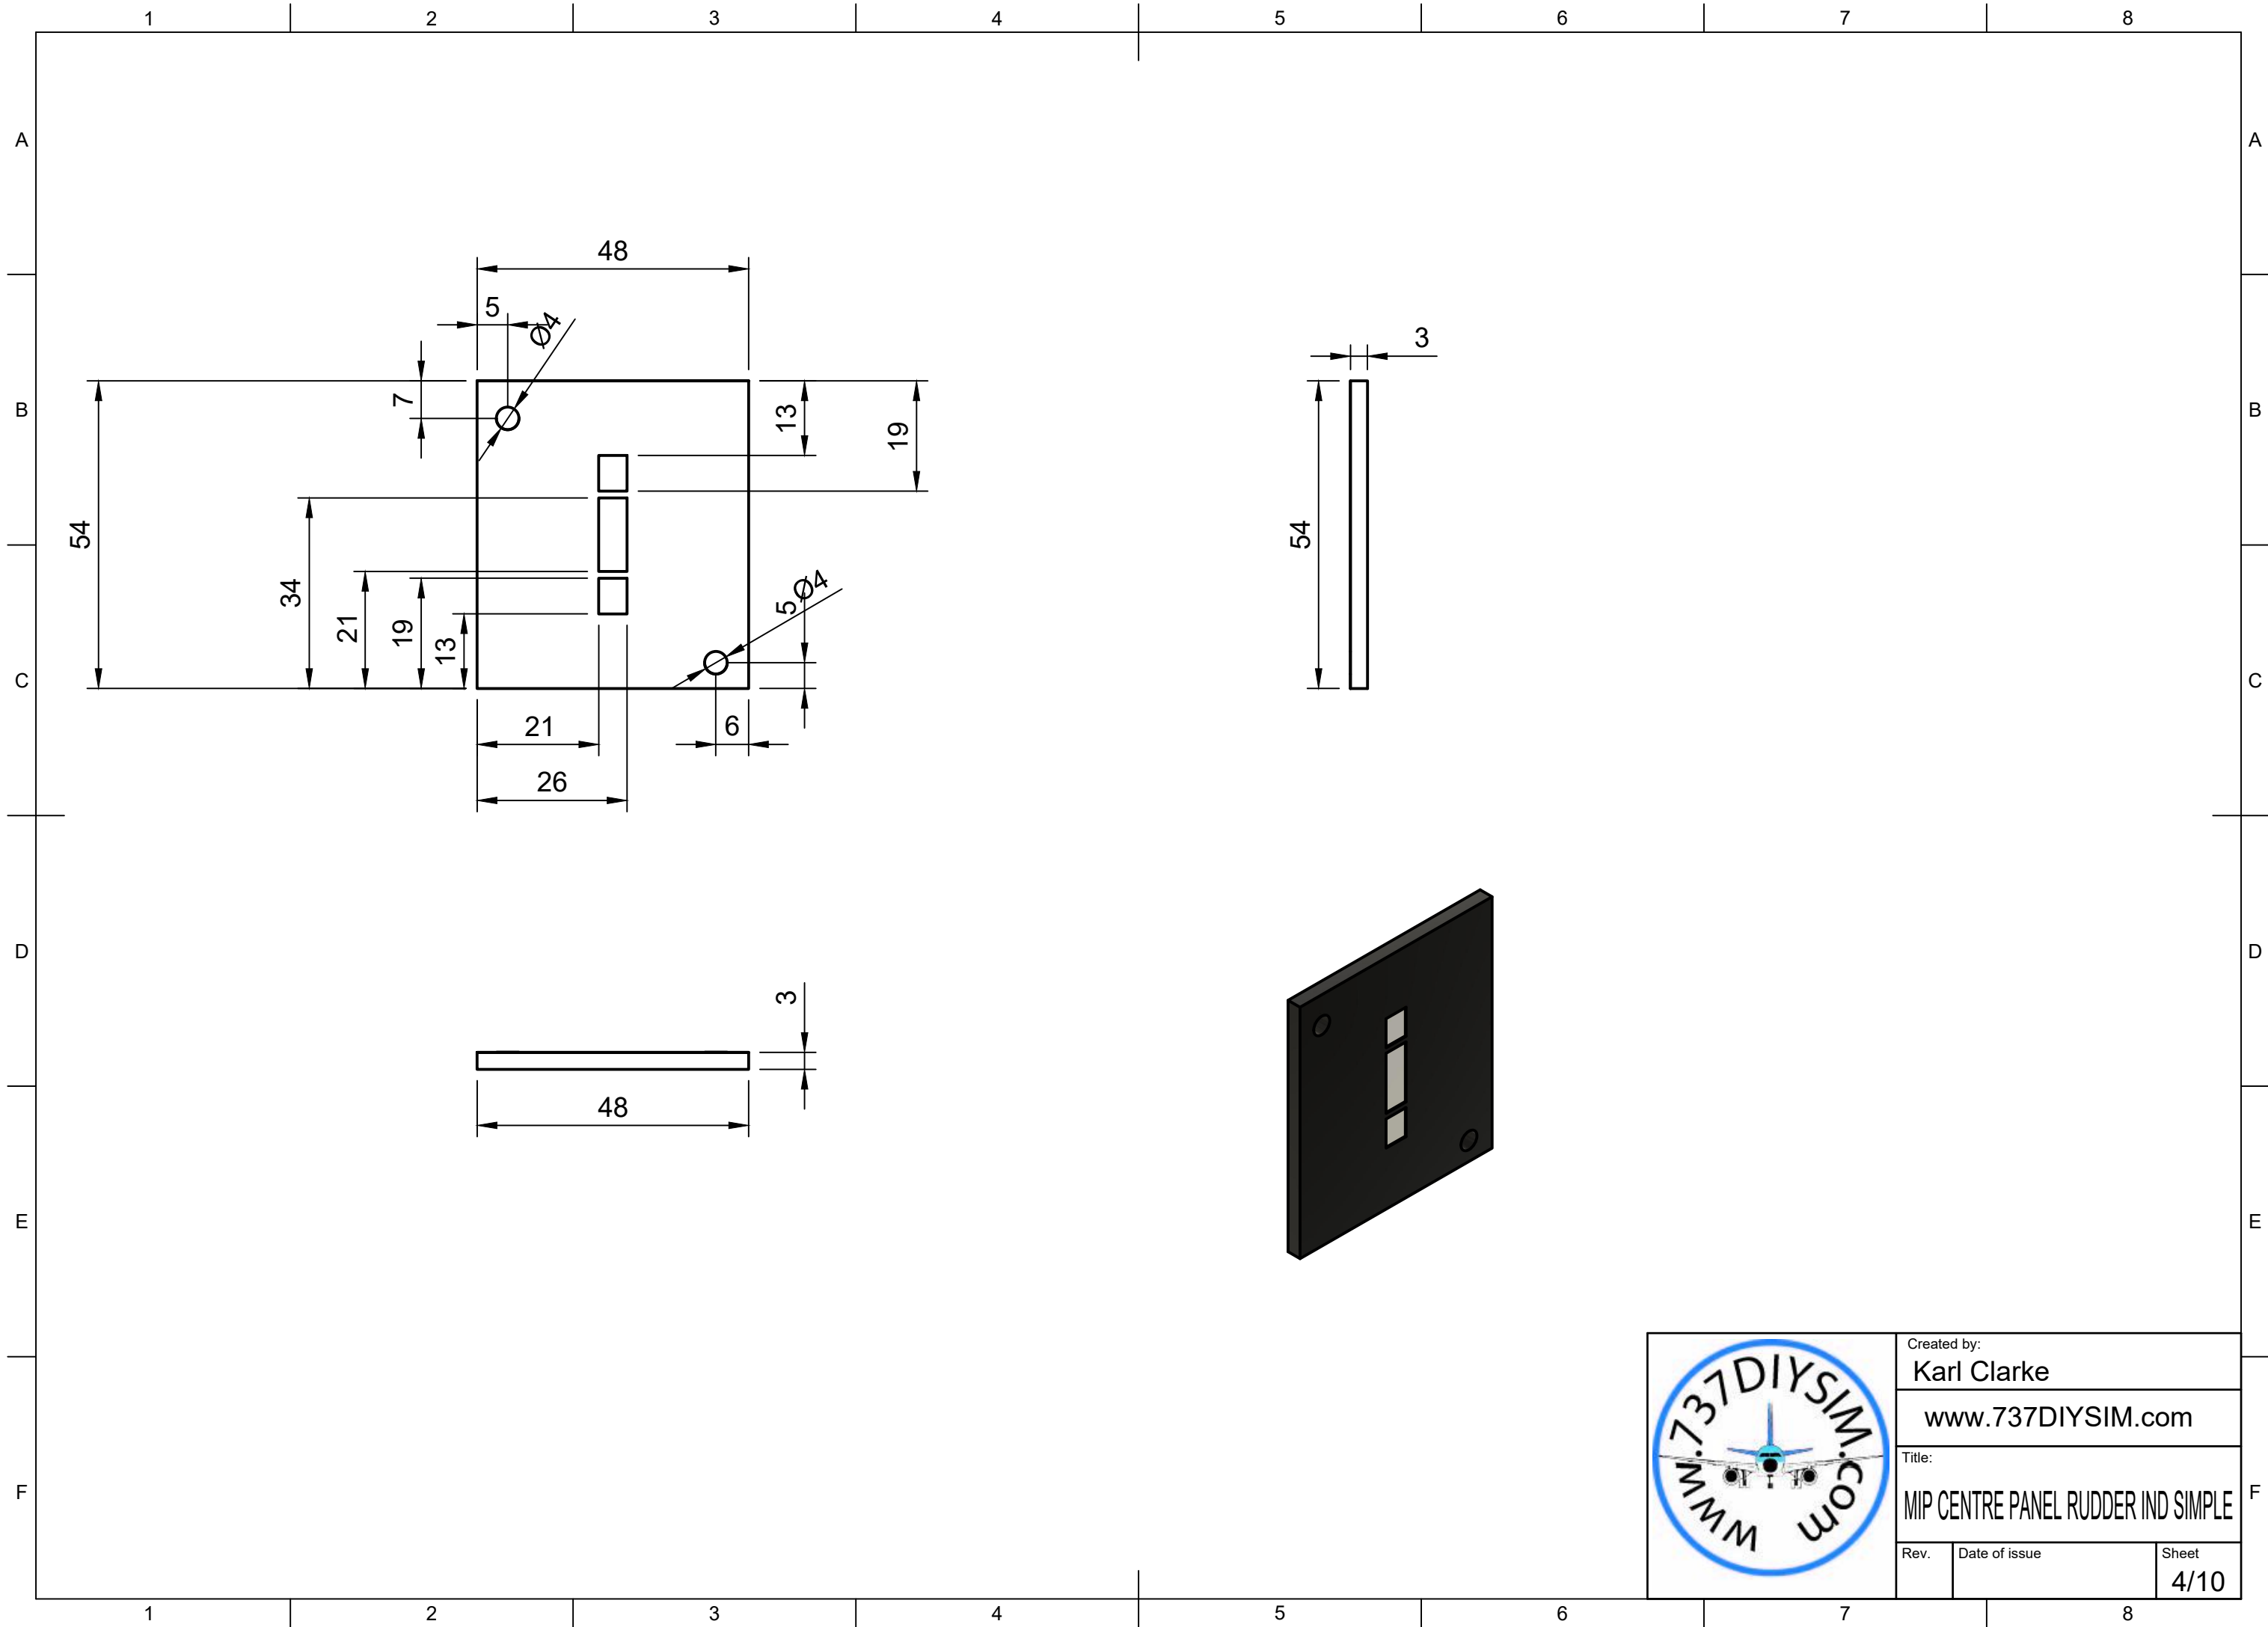

Parts List		
Item	Qty	Part Number
1	1	RUDDER IND BACKPLATE
2	1	RUDDER IND FACEPLATE
3	1	RUDDER IND FRAME
4	1	RUDDER IND LENS

Created by: Karl Clarke		
www.737DIYSIM.com		
Title: MIP CENTRE PANEL RUDDER IND SIMPLE		
Rev.	Date of issue	Sheet 1/10

Created by: Karl Clarke		
www.737DIYSIM.com		
Title: MIP CENTRE PANEL RUDDER IND SIMPLE		
Rev.	Date of issue	Sheet 2/10

Parts List		
Item	Qty	Part Number
1	1	RUDDER IND BACKPLATE

	Created by: Karl Clarke	
	www.737DIYSIM.com	
	Title: MIP CENTRE PANEL RUDDER IND SIMPLE	
Rev.	Date of issue	Sheet 3/10

	Created by: Karl Clarke	
	www.737DIYSIM.com	
	Title: MIP CENTRE PANEL RUDDER IND SIMPLE	
	Rev.	Date of issue
		Sheet 4/10

Parts List		
Item	Qty	Part Number
2	1	RUDDER IND FACEPLATE

	Created by: Karl Clarke	
	www.737DIYSIM.com	
	Title: MIP CENTRE PANEL RUDDER IND SIMPLE	
	Rev.	Date of issue

Created by: Karl Clarke		
www.737DIYSIM.com		
Title: MIP CENTRE PANEL RUDDER IND SIMPLE		
Rev.	Date of issue	Sheet 6/10

Parts List		
Item	Qty	Part Number
3	1	RUDDER IND FRAME

	Created by: Karl Clarke	
	www.737DIYSIM.com	
	Title: MIP CENTRE PANEL RUDDER IND SIMPLE	
Rev.	Date of issue	Sheet 7/10