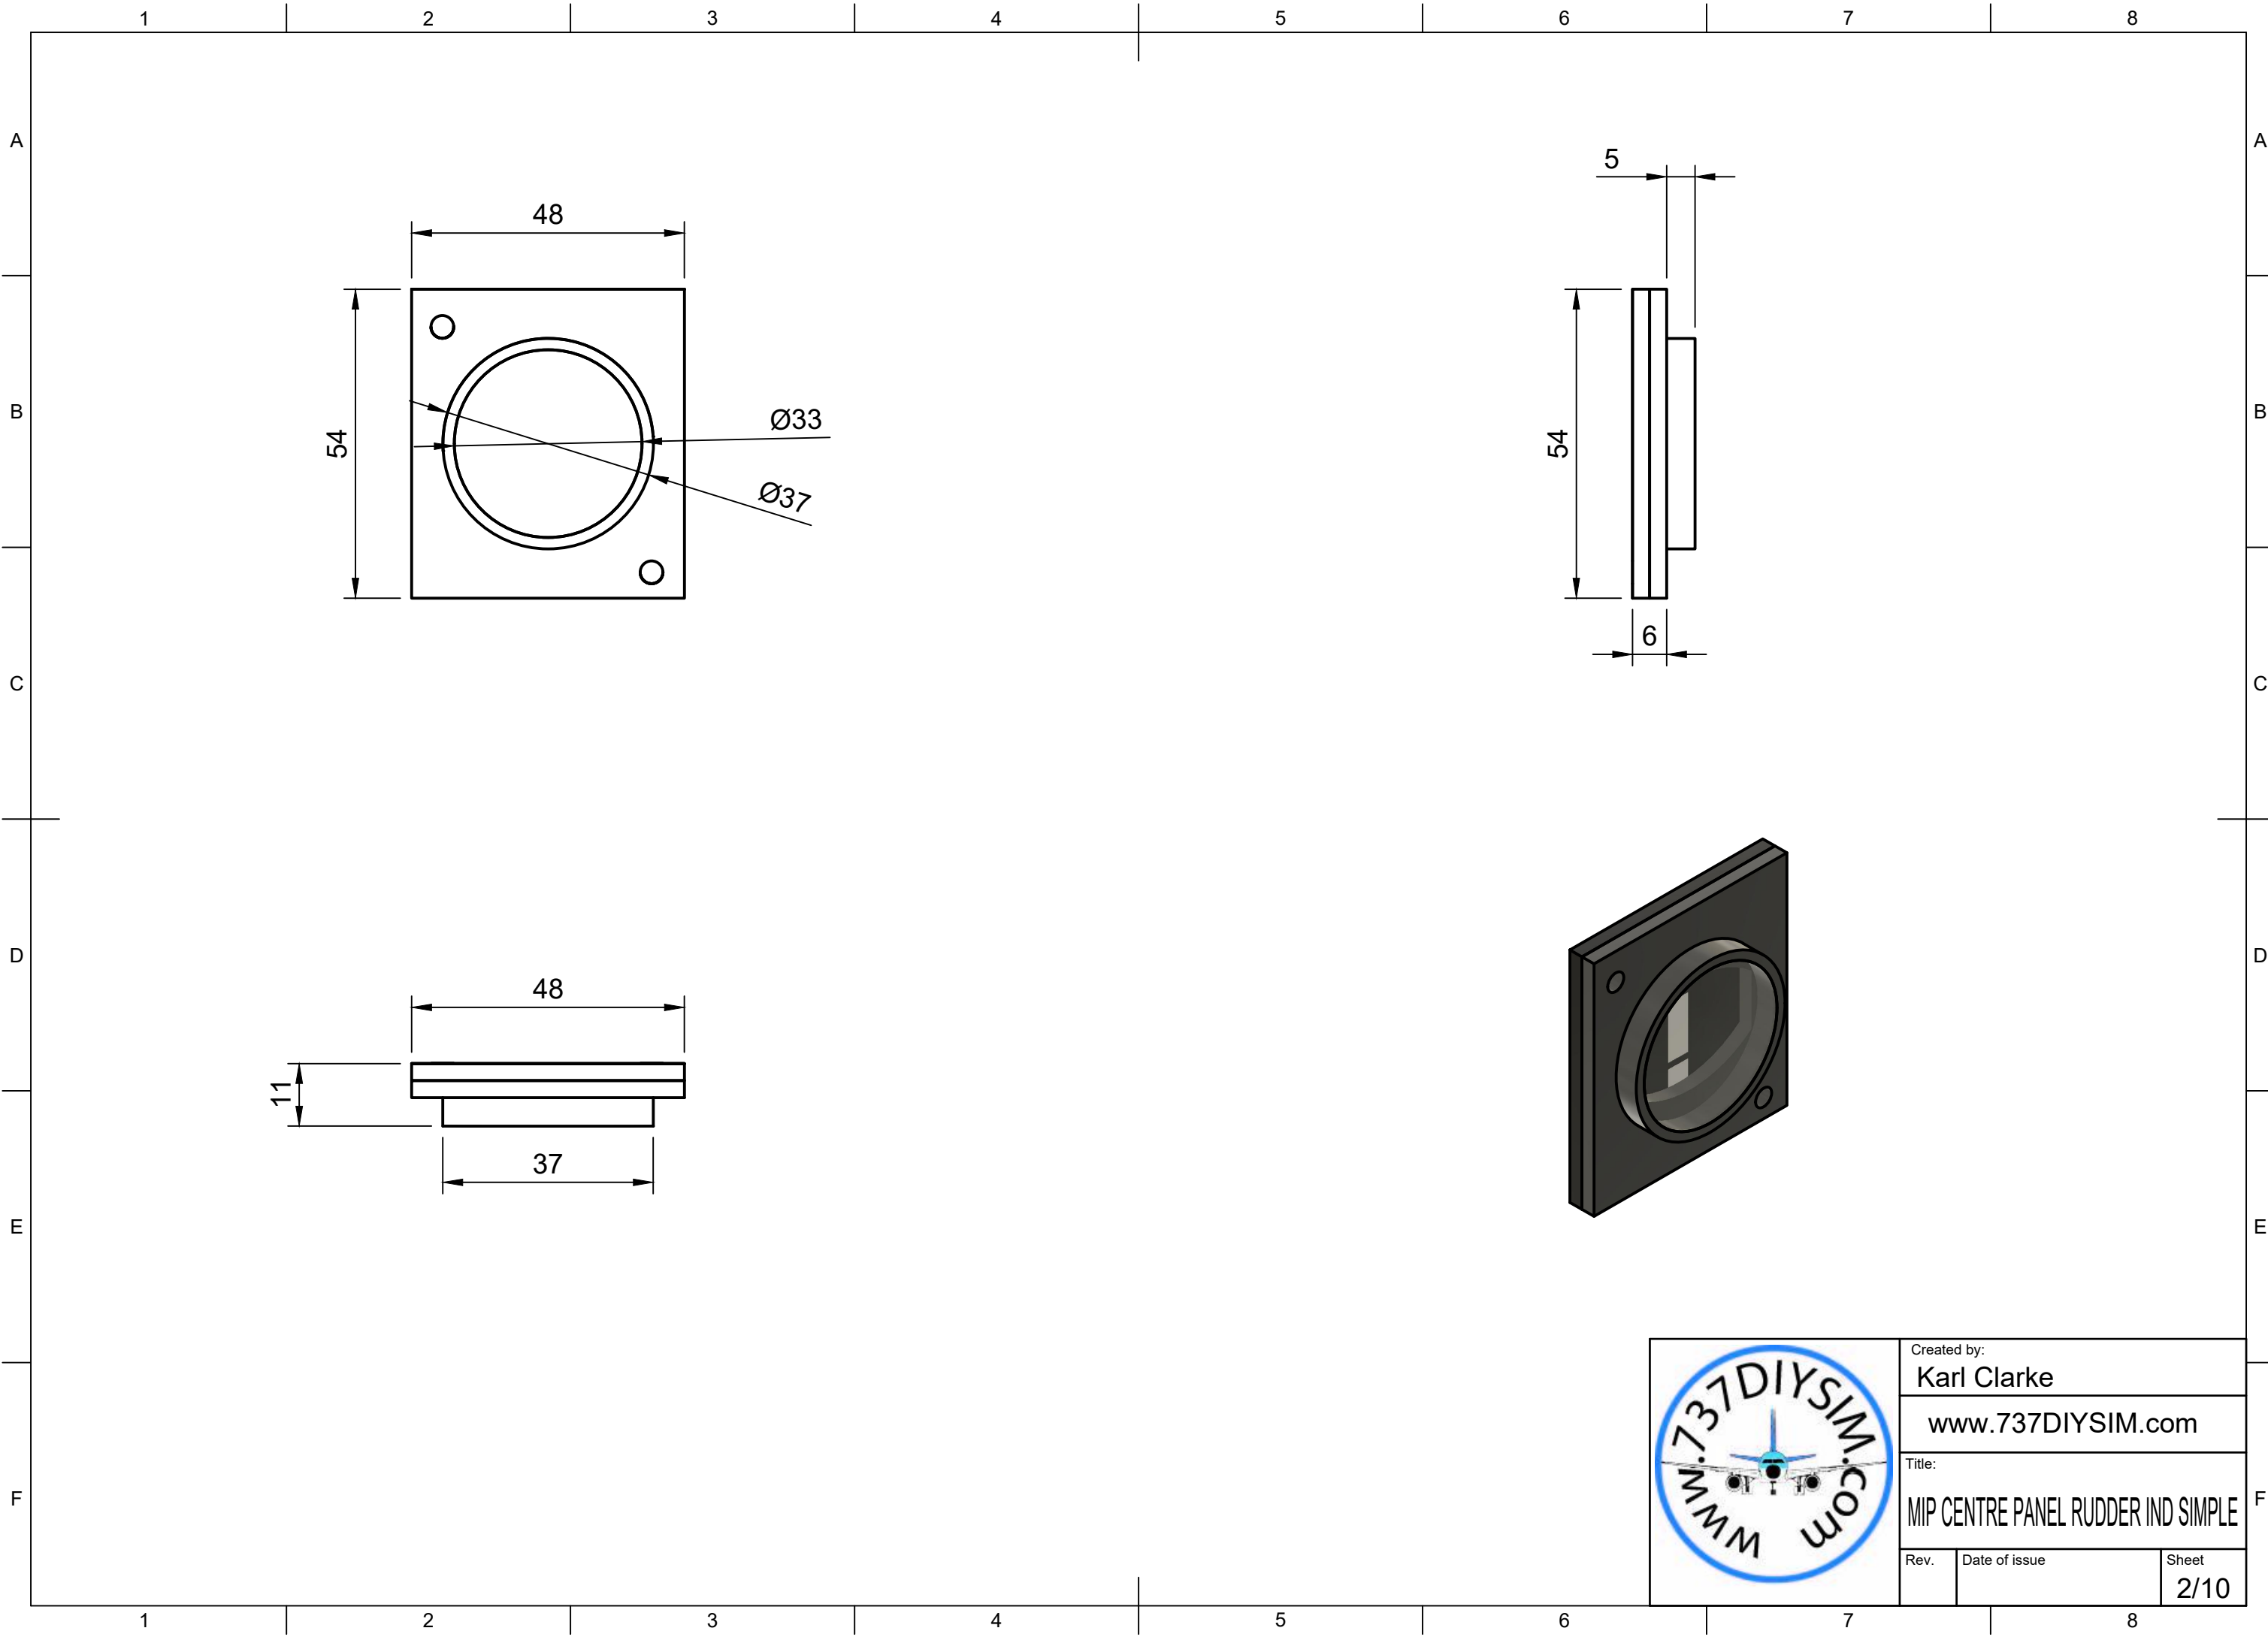

Parts List		
Item	Qty	Part Number
1	1	RUDDER IND BACKPLATE
2	1	RUDDER IND FACEPLATE
3	1	RUDDER IND FRAME
4	1	RUDDER IND LENS

Created by: Karl Clarke		
www.737DIYSIM.com		
Title: MIP CENTRE PANEL RUDDER IND SIMPLE		
Rev.	Date of issue	Sheet 1/10

Created by: Karl Clarke		
www.737DIYSIM.com		
Title: MIP CENTRE PANEL RUDDER IND SIMPLE		
Rev.	Date of issue	Sheet 2/10

Parts List		
Item	Qty	Part Number
1	1	RUDDER IND BACKPLATE

	Created by: Karl Clarke	
	www.737DIYSIM.com	
	Title: MIP CENTRE PANEL RUDDER IND SIMPLE	
Rev.	Date of issue	Sheet 3/10

	Created by: Karl Clarke	
	www.737DIYSIM.com	
	Title: MIP CENTRE PANEL RUDDER IND SIMPLE	
	Rev.	Date of issue
		Sheet 4/10

Parts List		
Item	Qty	Part Number
2	1	RUDDER IND FACEPLATE

	Created by: Karl Clarke	
	www.737DIYSIM.com	
	Title: MIP CENTRE PANEL RUDDER IND SIMPLE	
	Rev.	Date of issue