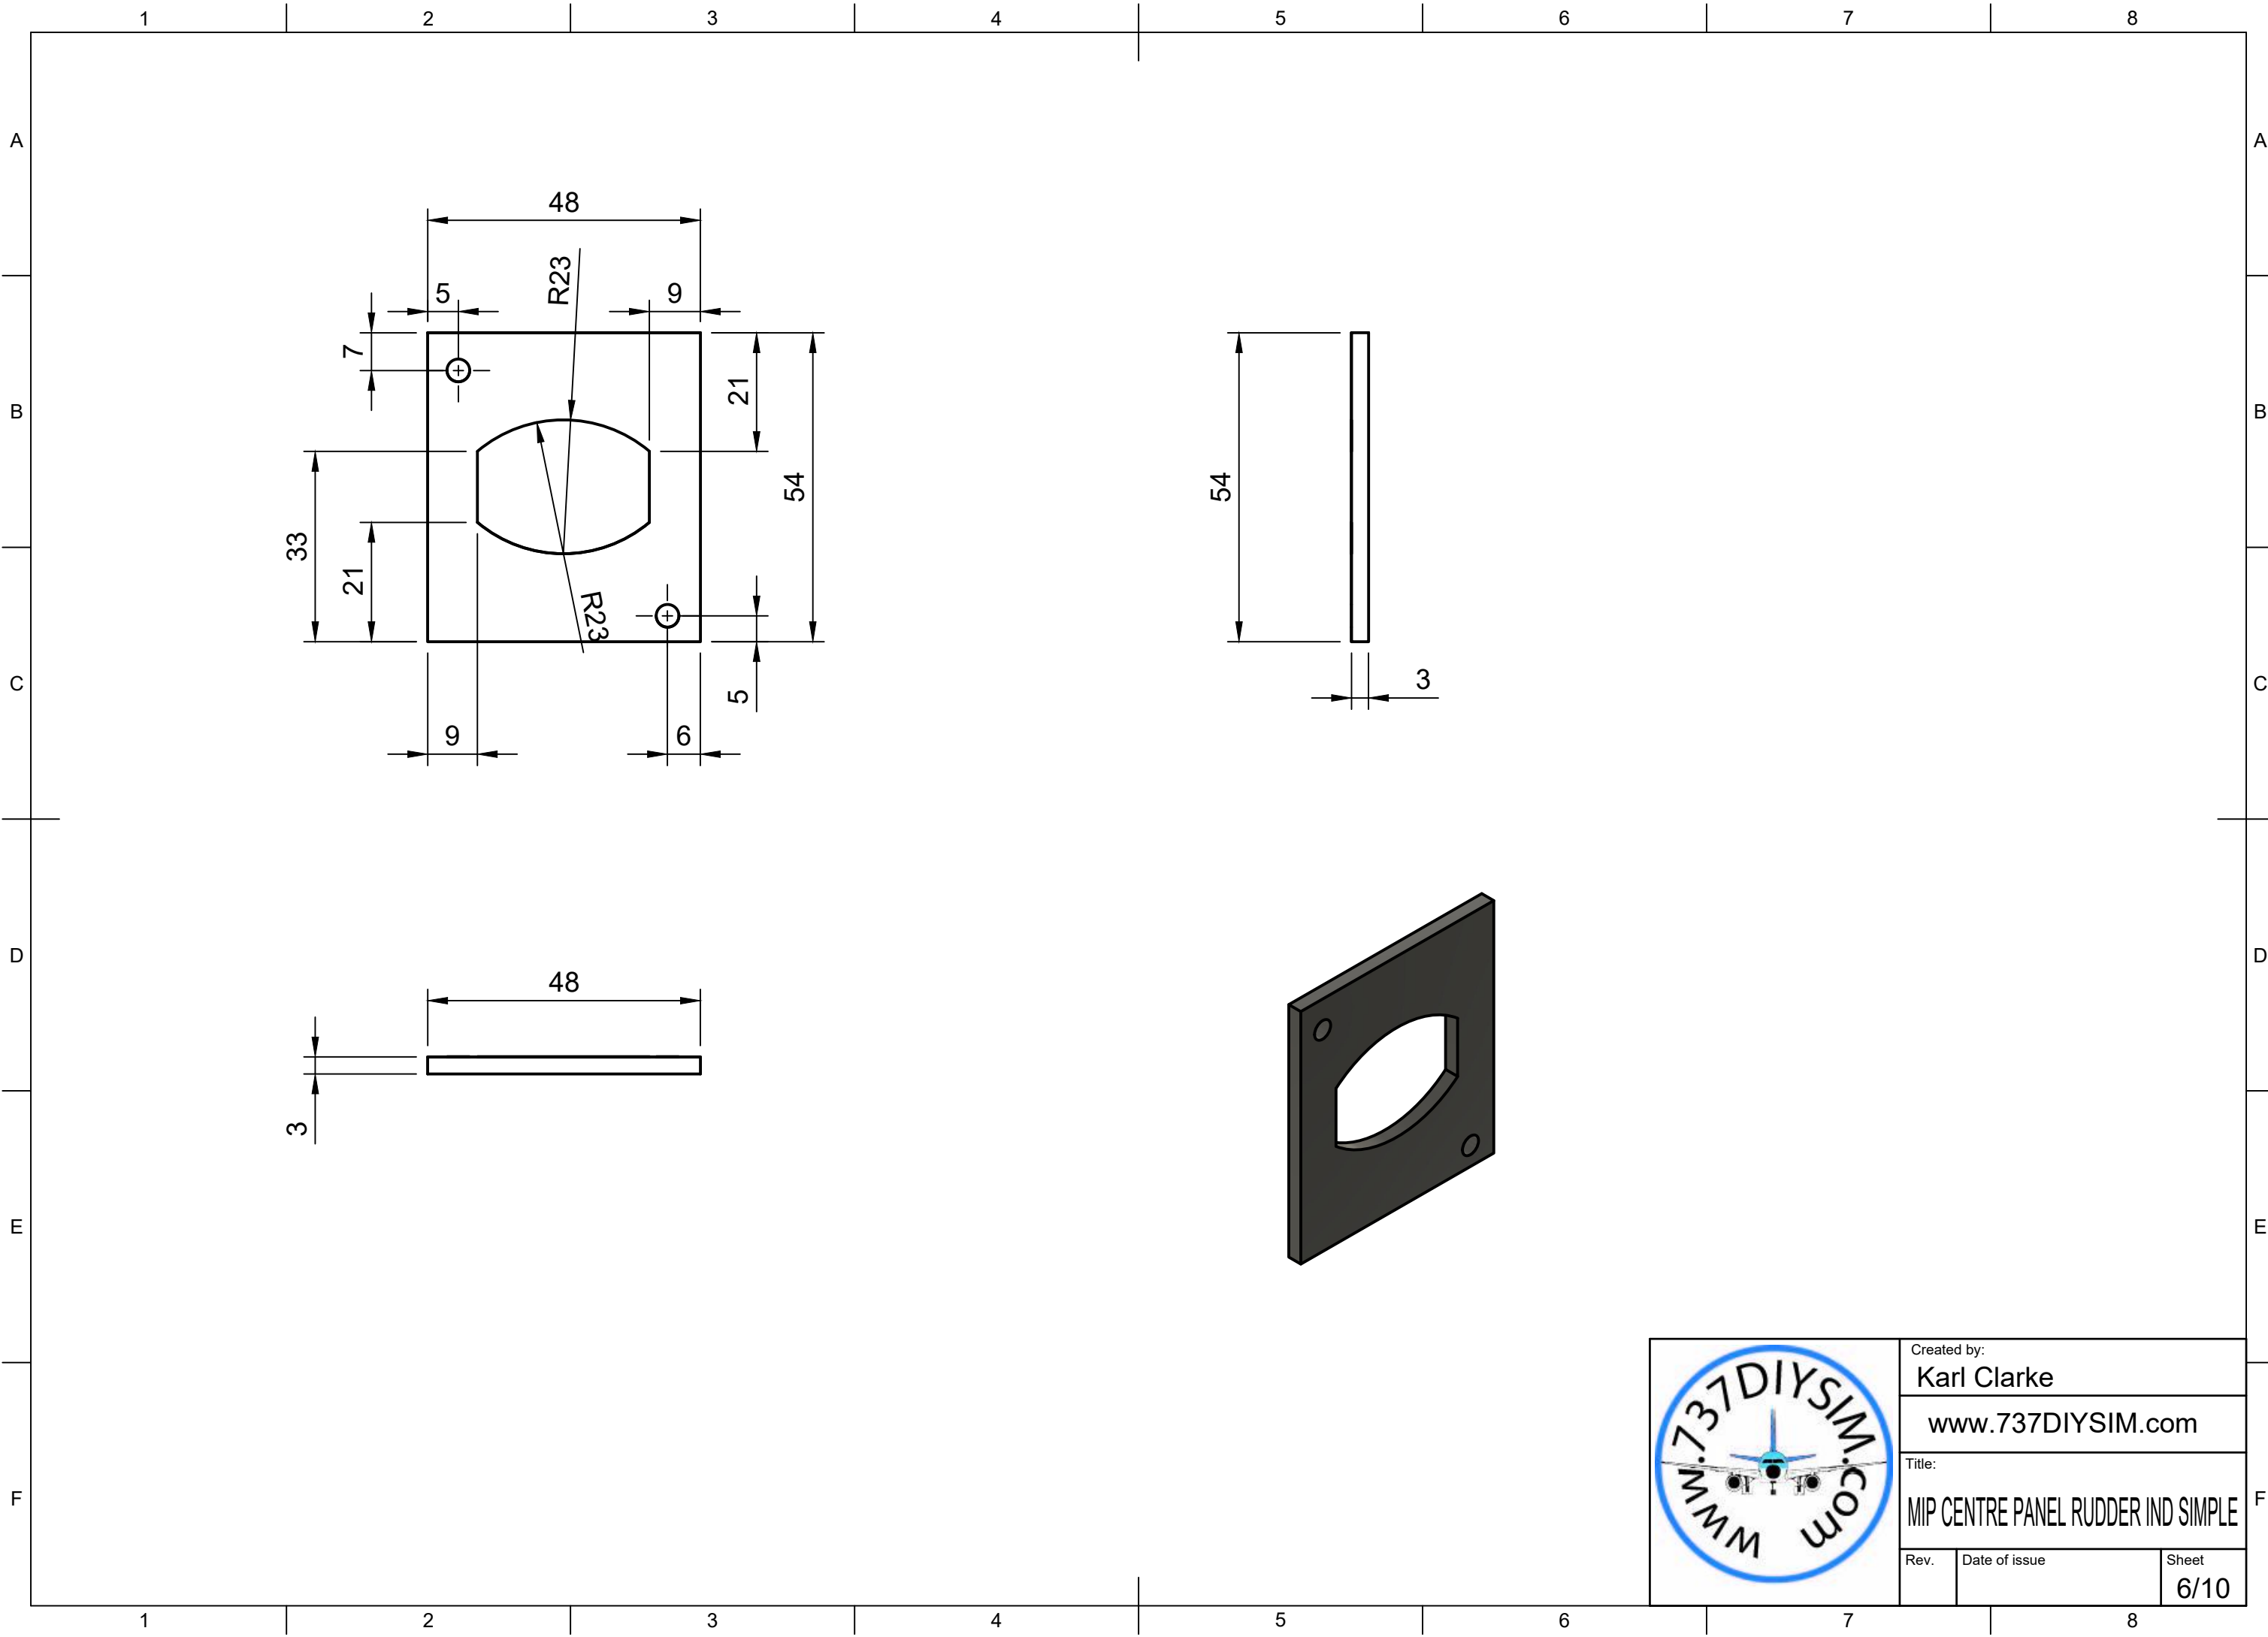

Parts List		
Item	Qty	Part Number
1	1	RUDDER IND BACKPLATE
2	1	RUDDER IND FACEPLATE
3	1	RUDDER IND FRAME
4	1	RUDDER IND LENS

Created by: Karl Clarke		
www.737DIYSIM.com		
Title: MIP CENTRE PANEL RUDDER IND SIMPLE		
Rev.	Date of issue	Sheet 1/10

Created by: Karl Clarke		
www.737DIYSIM.com		
Title: MIP CENTRE PANEL RUDDER IND SIMPLE		
Rev.	Date of issue	Sheet 2/10

Parts List		
Item	Qty	Part Number
1	1	RUDDER IND BACKPLATE

	Created by: Karl Clarke	
	www.737DIYSIM.com	
	Title: MIP CENTRE PANEL RUDDER IND SIMPLE	
Rev.	Date of issue	Sheet 3/10

	Created by: Karl Clarke	
	www.737DIYSIM.com	
	Title: MIP CENTRE PANEL RUDDER IND SIMPLE	
	Rev.	Date of issue
		Sheet 4/10

Parts List		
Item	Qty	Part Number
2	1	RUDDER IND FACEPLATE

	Created by: Karl Clarke	
	www.737DIYSIM.com	
	Title: MIP CENTRE PANEL RUDDER IND SIMPLE	
	Rev.	Date of issue