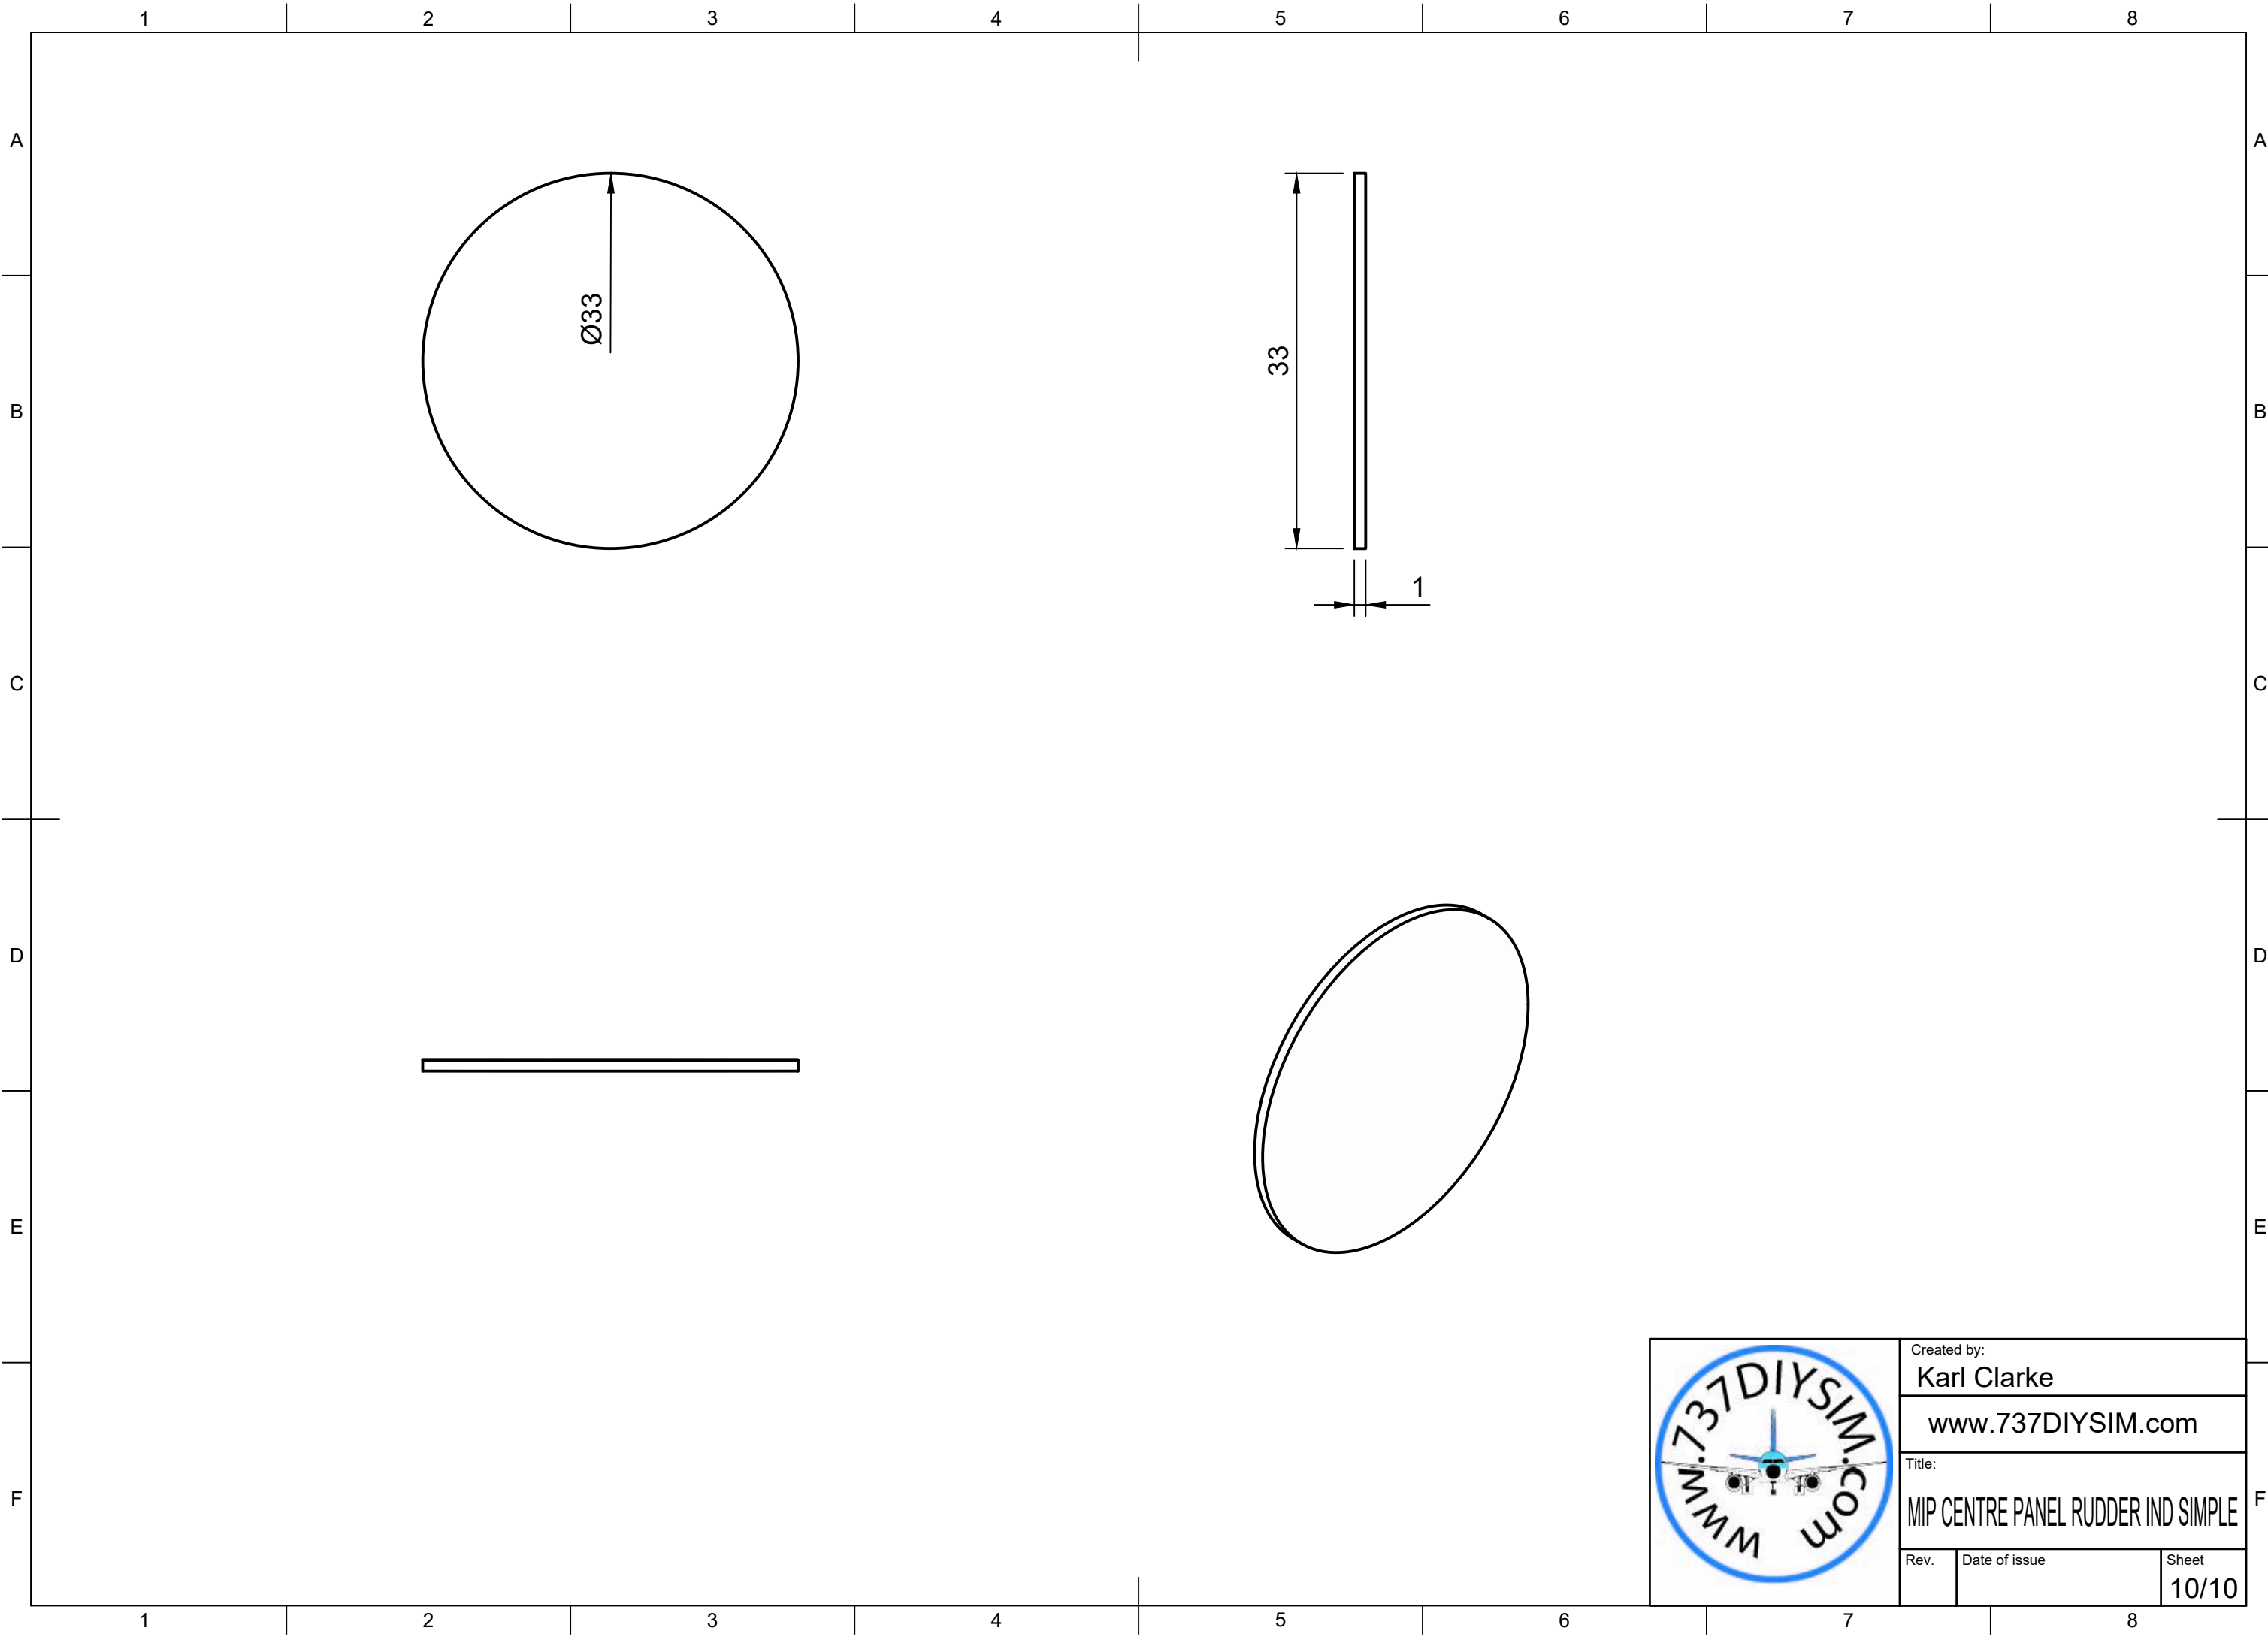

Created by: Karl Clarke	
	www.737DIYSIM.com	
	Title: MIP CENTRE PANEL RUDDER IND SIMPLE	
Rev.	Date of issue	Sheet 10/10