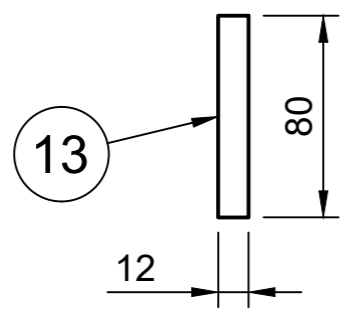

1 2 3 4 5 6 7 8 9 10 11 12

A
B
C
D
E
F
G
H

Parts List		
Item	Qty	Part Number
13	1	12mm Base RH

Created by: Karl Clarke		
www.737DIYSIM.com		
Title: Pedestal Unit MDF		
Rev.	Date of issue	Sheet 16/17

1 2 3 4 5 6 7 8 9 10 11 12