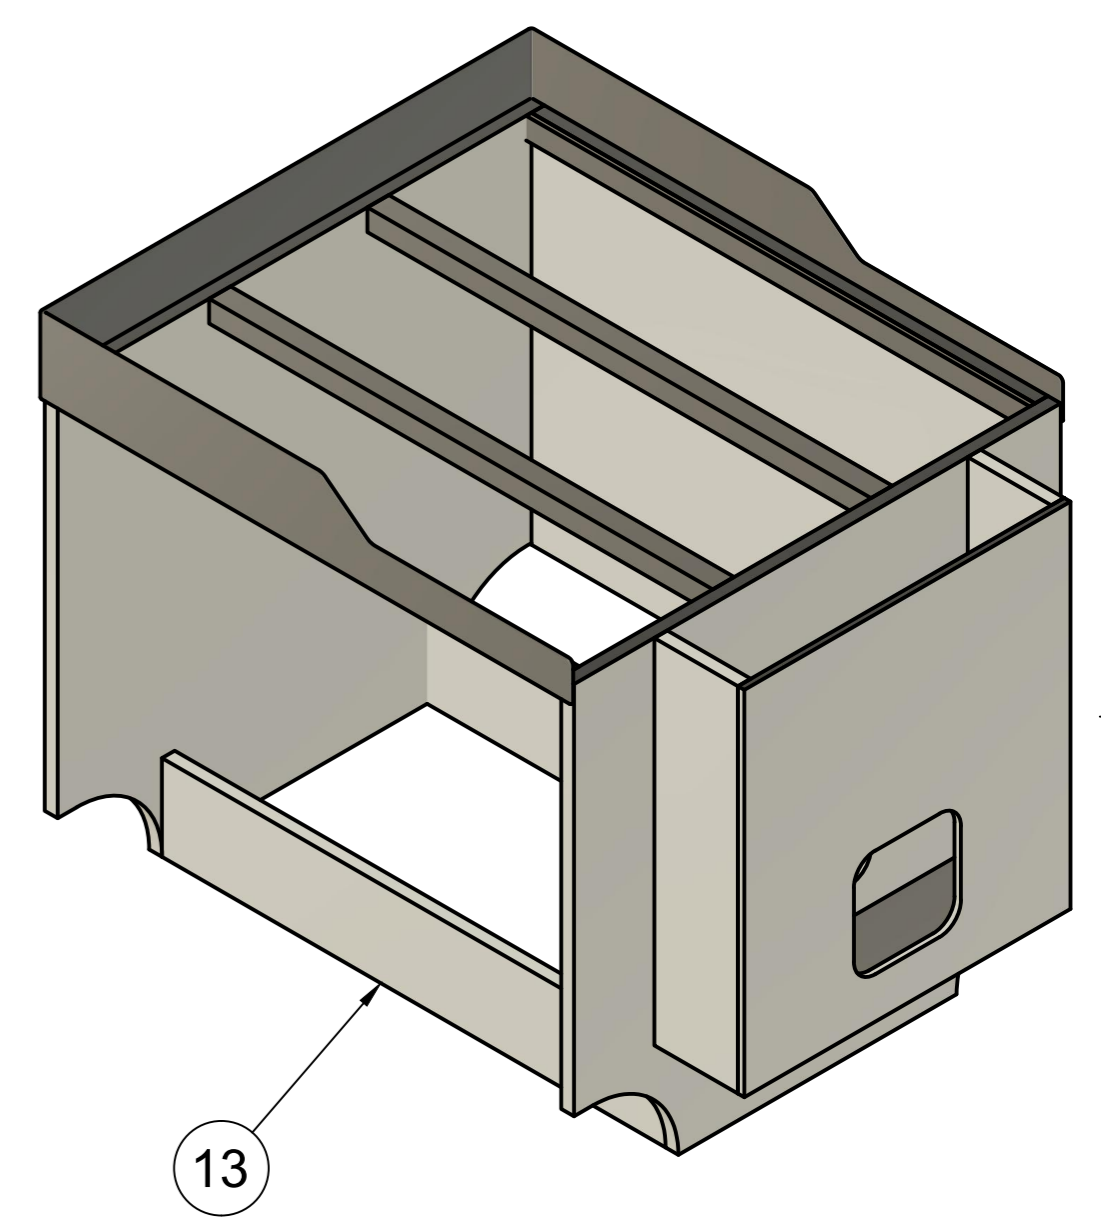

1 2 3 4 5 6 7 8 9 10 11 12

A
B
C
D
E
F
G
H

Parts List		
Item	Qty	Part Number
13	1	12mm Base RH

Created by: Karl Clarke		
www.737DIYSIM.com		
Title: Pedestal Unit MDF		
Rev.	Date of issue	Sheet 16/17

1 2 3 4 5 6 7 8 9 10 11 12