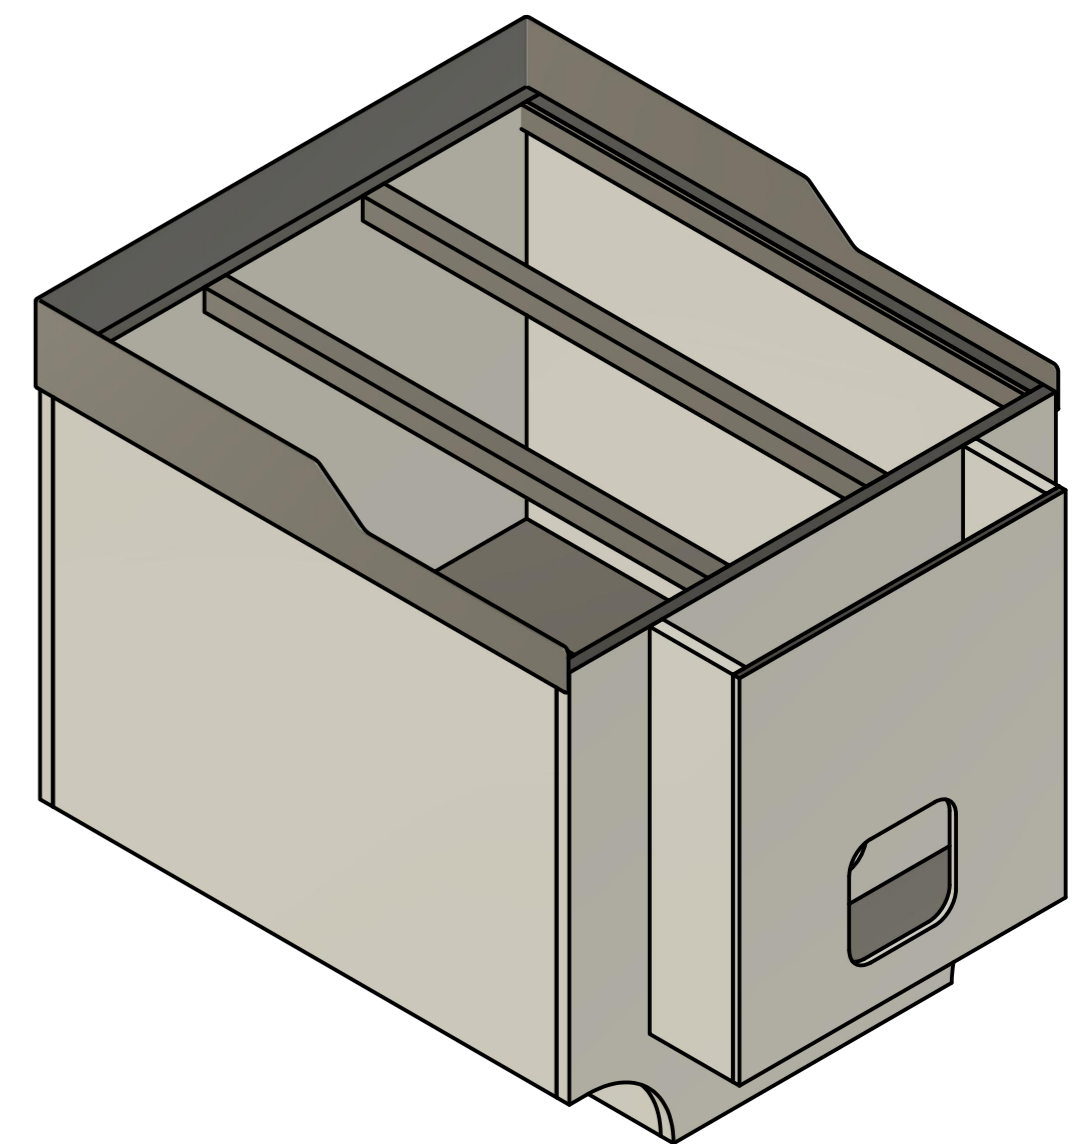

	Created by:		Karl Clarke
	Title:		www.737DIYSIM.com
	Title:		Pedestal Unit MDF
	Rev.	Date of issue	Sheet
			1/17

Parts List		
Item	Qty	Part Number
1	1	Bottom Base
2	1	Front Base
3	2	Upper rail
4	2	Centre rail
5	1	12mm LHS
6	1	3mm RHS TRIM
7	1	12mm Base LH
8	1	12mm Front
9	1	12mm Rear
10	1	12mm RHS
11	1	12mm RHS Fire unit
12	1	6mm Front Fire unit
13	1	12mm Base RH
14	1	12mm LHS fire unit

Parts List		
Item	Qty	Part Number
1	1	Bottom Base

Created by: Karl Clarke		
www.737DIYSIM.com		
Title: Pedestal Unit MDF		
Rev.	Date of issue	Sheet 4/17

Parts List		
Item	Qty	Part Number
2	1	Front Base

Created by: Karl Clarke		
www.737DIYSIM.com		
Title: Pedestal Unit MDF		
Rev.	Date of issue	Sheet 5/17

Parts List		
Item	Qty	Part Number
3	1	Upper rail

Created by: Karl Clarke		
www.737DIYSIM.com		
Title: Pedestal Unit MDF		
Rev.	Date of issue	Sheet 6/17

Parts List		
Item	Qty	Part Number
4	1	Centre rail

	Created by: Karl Clarke	
	www.737DIYSIM.com	
	Title: Pedestal Unit MDF	
Rev.	Date of issue	Sheet 7/17