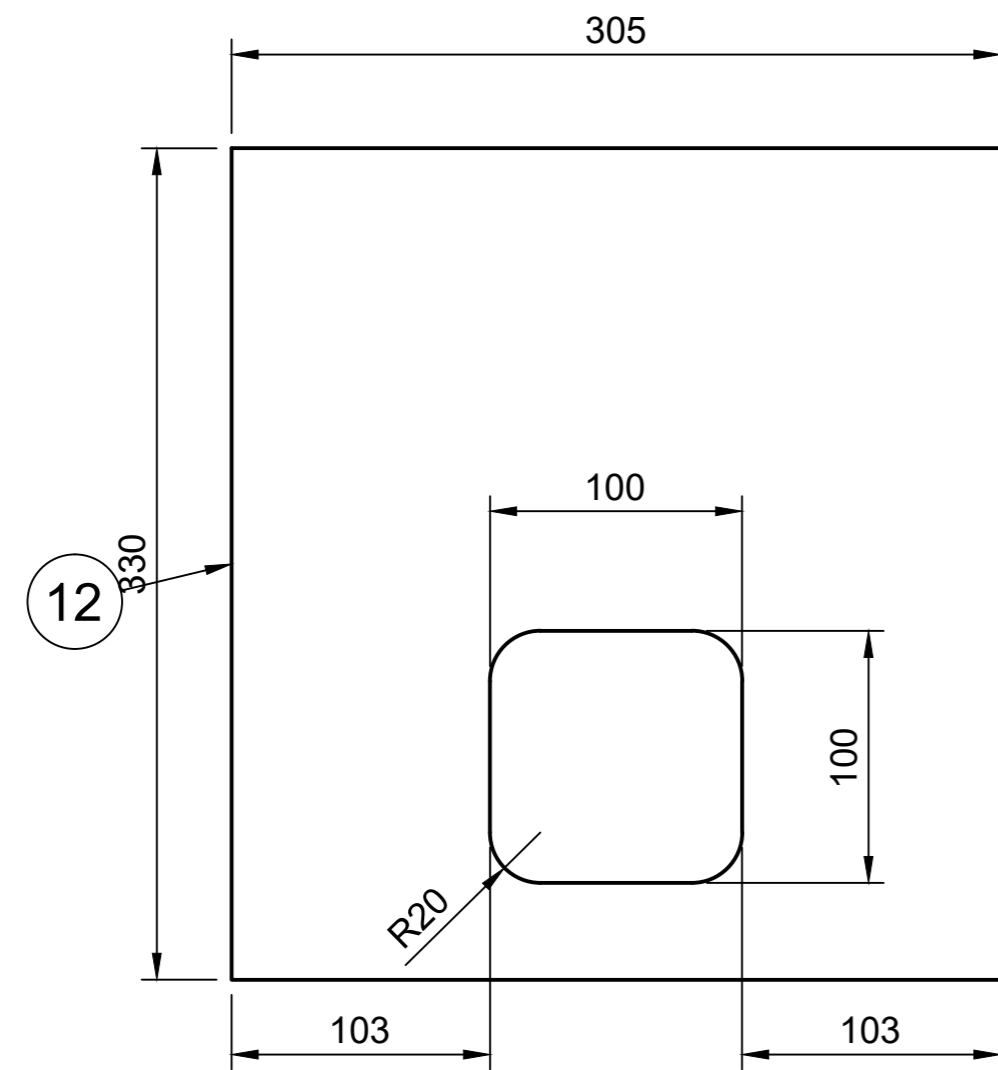

Parts List		
Item	Qty	Part Number
12	1	6mm Front Fire unit

Created by: Karl Clarke		
www.737DIYSIM.com		
Title: Pedestal Unit MDF		
Rev.	Date of issue	Sheet 15/17