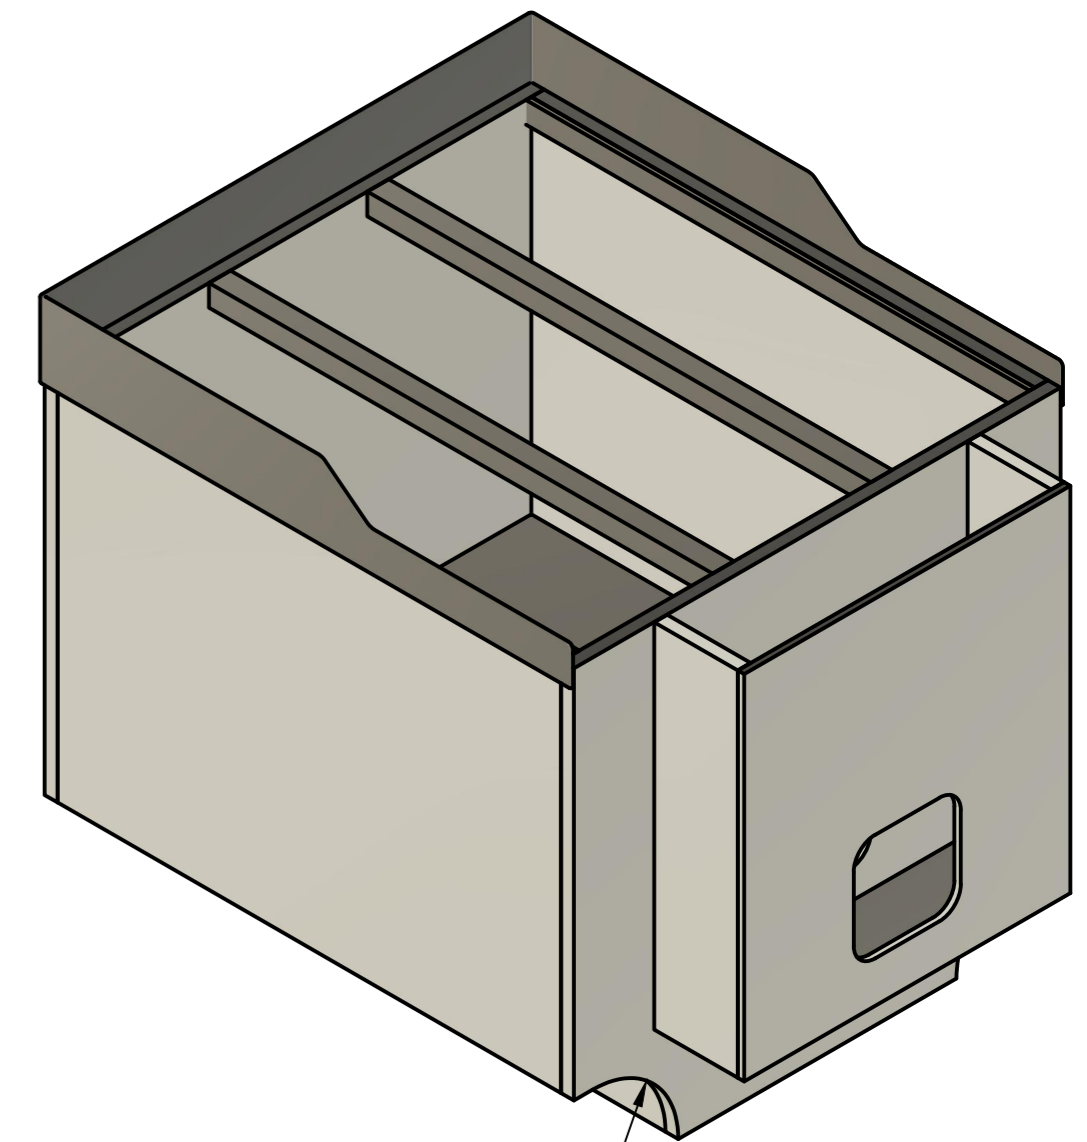

Parts List		
Item	Qty	Part Number
8	1	12mm Front

8

Created by: Karl Clarke		
www.737DIYSIM.com		
Title: Pedestal Unit MDF		
Rev.	Date of issue	Sheet 11/17