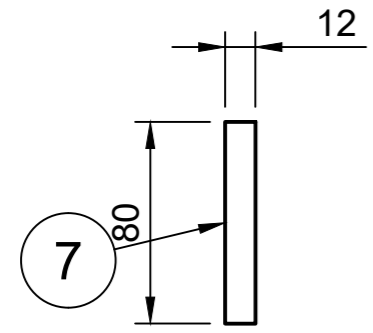

Parts List		
Item	Qty	Part Number
6	1	3mm RHS TRIM

6

6

Created by: Karl Clarke		
www.737DIYSIM.com		
Title: Pedestal Unit MDF		
Rev.	Date of issue	Sheet 9/17

Parts List		
Item	Qty	Part Number
7	1	12mm Base LH