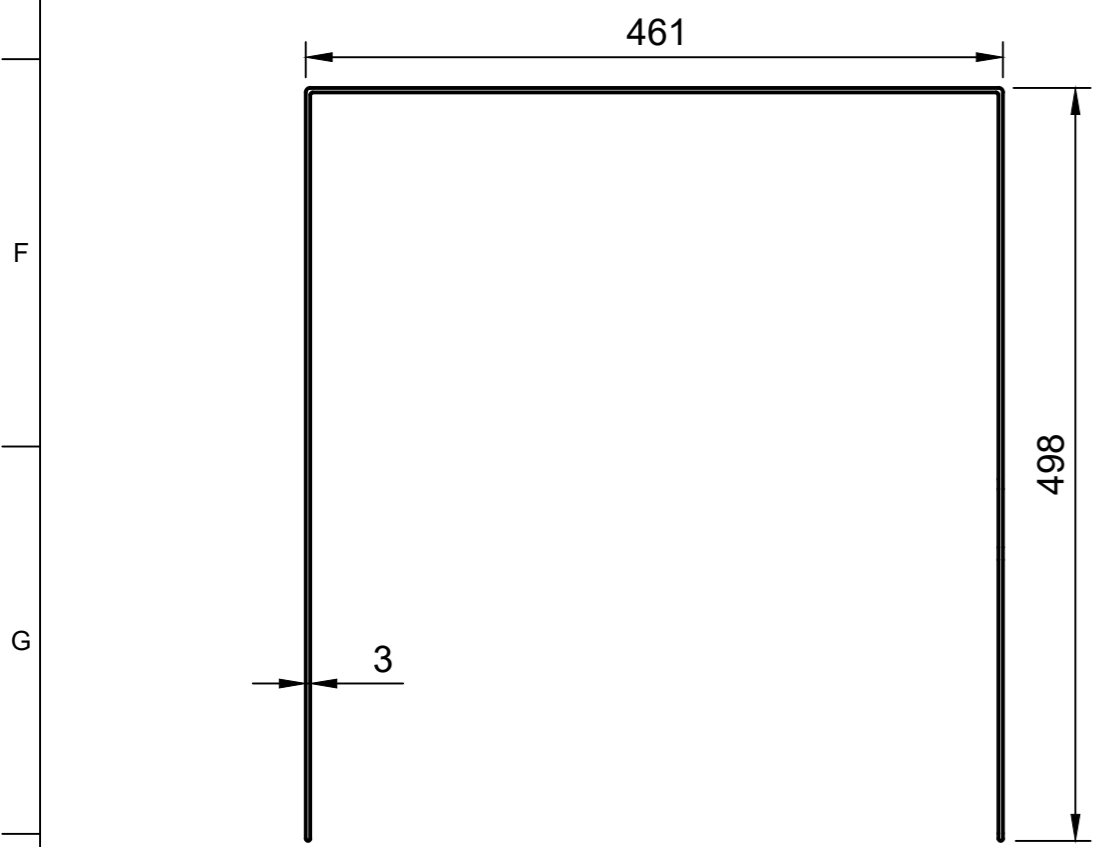

Parts List		
Item	Qty	Part Number
6	1	3mm RHS TRIM

6

6

Created by: Karl Clarke		
www.737DIYSIM.com		
Title: Pedestal Unit MDF		
Rev.	Date of issue	Sheet 9/17