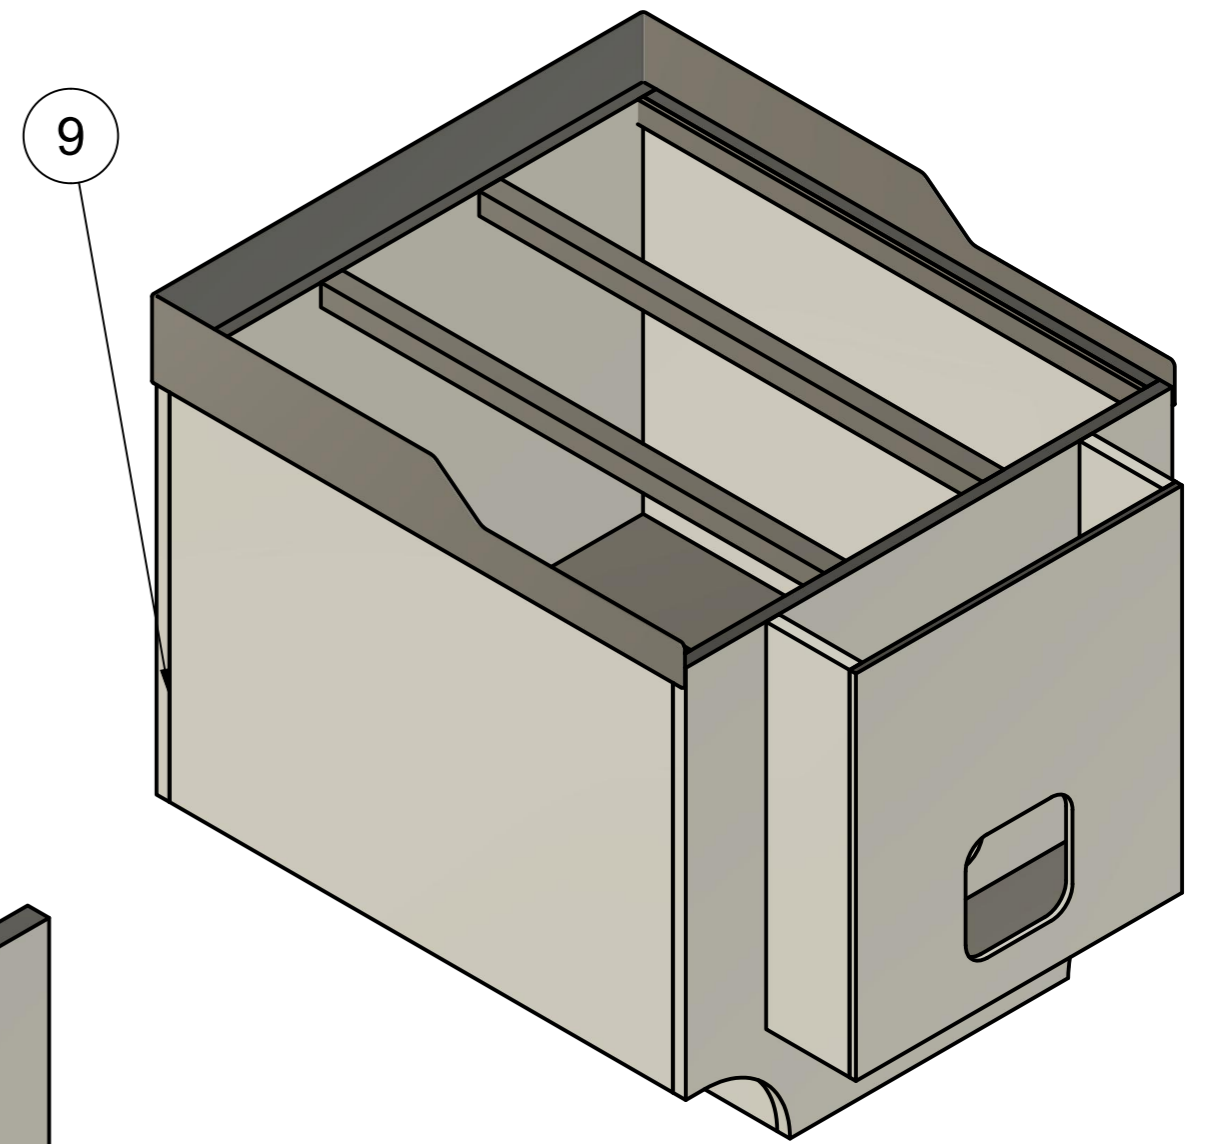

Parts List		
Item	Qty	Part Number
9	1	12mm Rear

Created by:		
Karl Clarke		
www.737DIYSIM.com		
Title:		
Pedestal Unit MDF		
Rev.	Date of issue	Sheet
		12/17