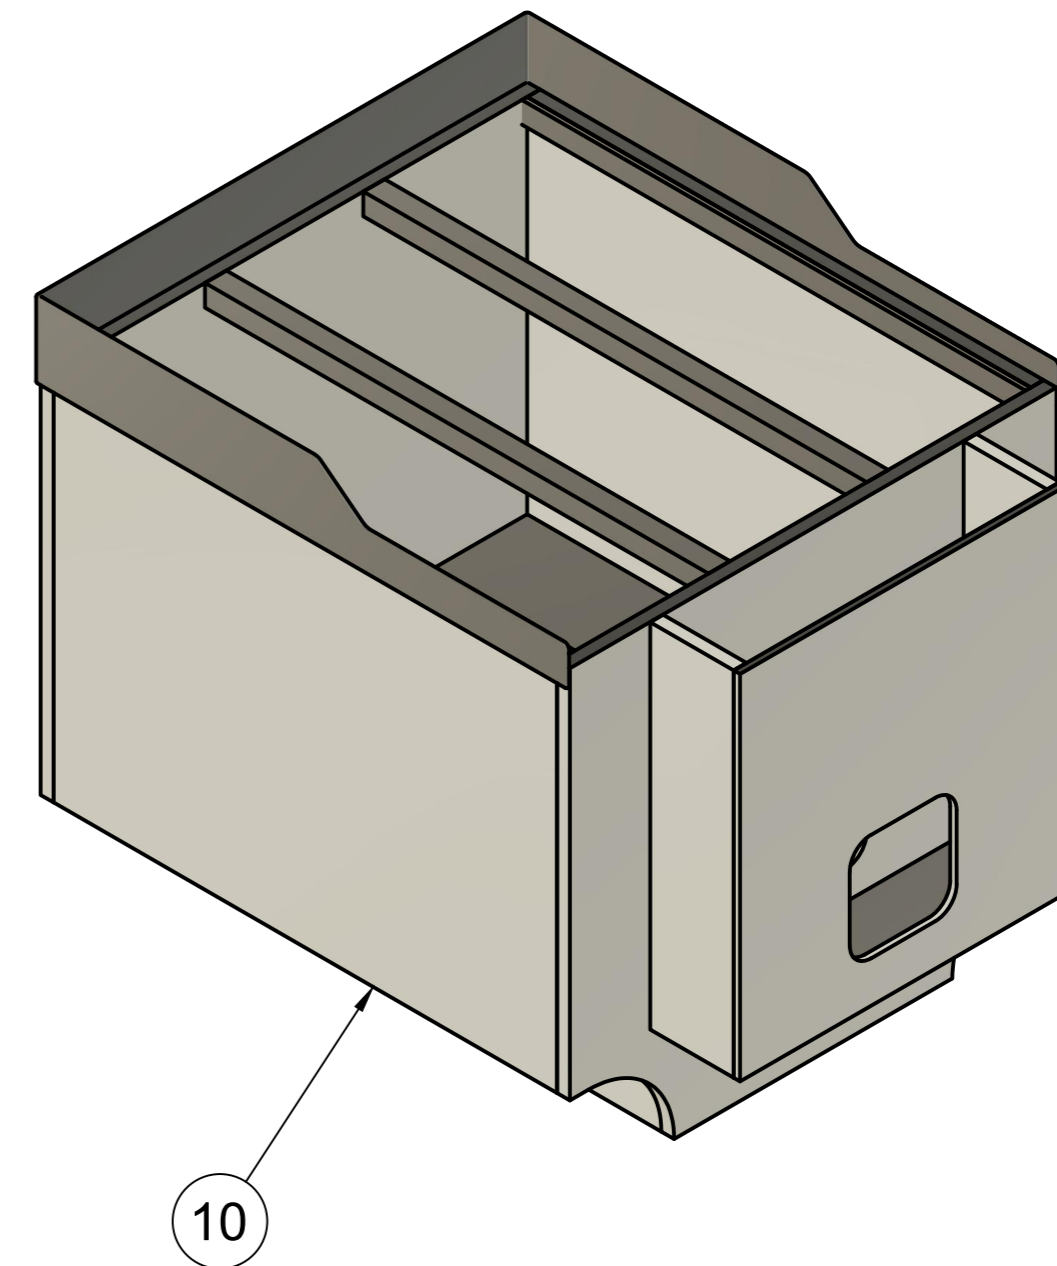

Parts List		
Item	Qty	Part Number
10	1	12mm RHS

Created by: Karl Clarke		
www.737DIYSIM.com		
Title: Pedestal Unit MDF		
Rev.	Date of issue	Sheet 13/17