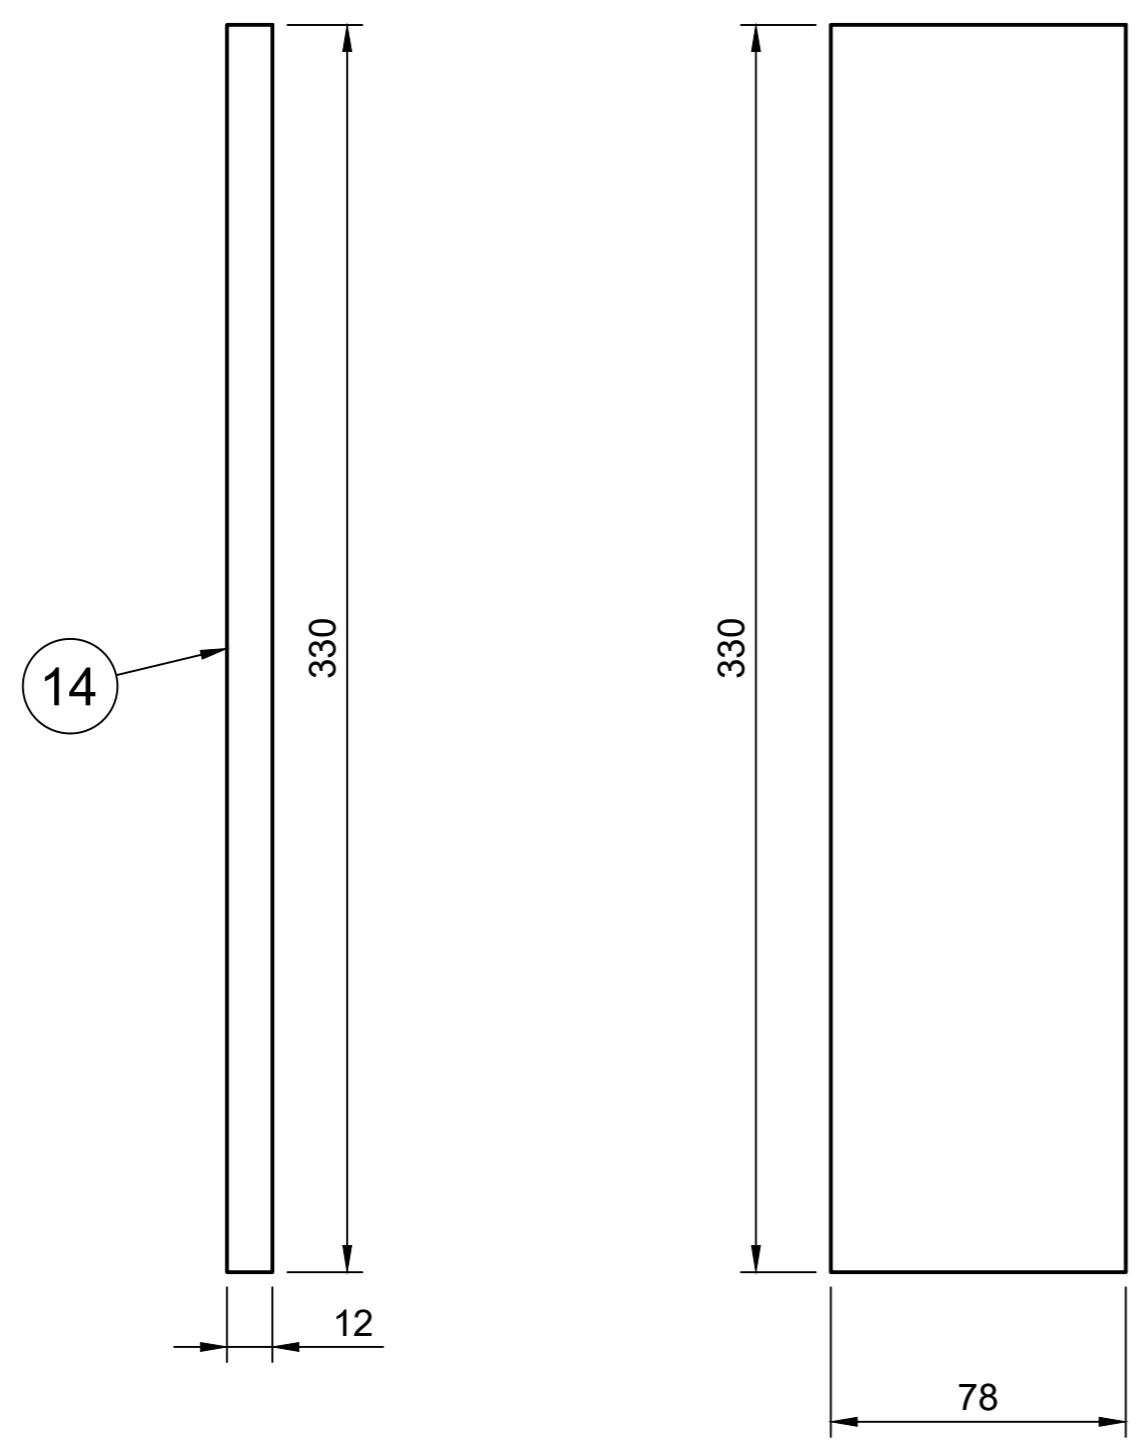

1 2 3 4 5 6 7 8 9 10 11 12

A
B
C
D
E
F
G
H

Parts List		
Item	Qty	Part Number
14	1	12mm LHS fire unit

	Created by: Karl Clarke	
	www.737DIYSIM.com	
	Title: Pedestal Unit MDF	
Rev.	Date of issue	Sheet 17/17

1 2 3 4 5 6 7 8 9 10 11 12