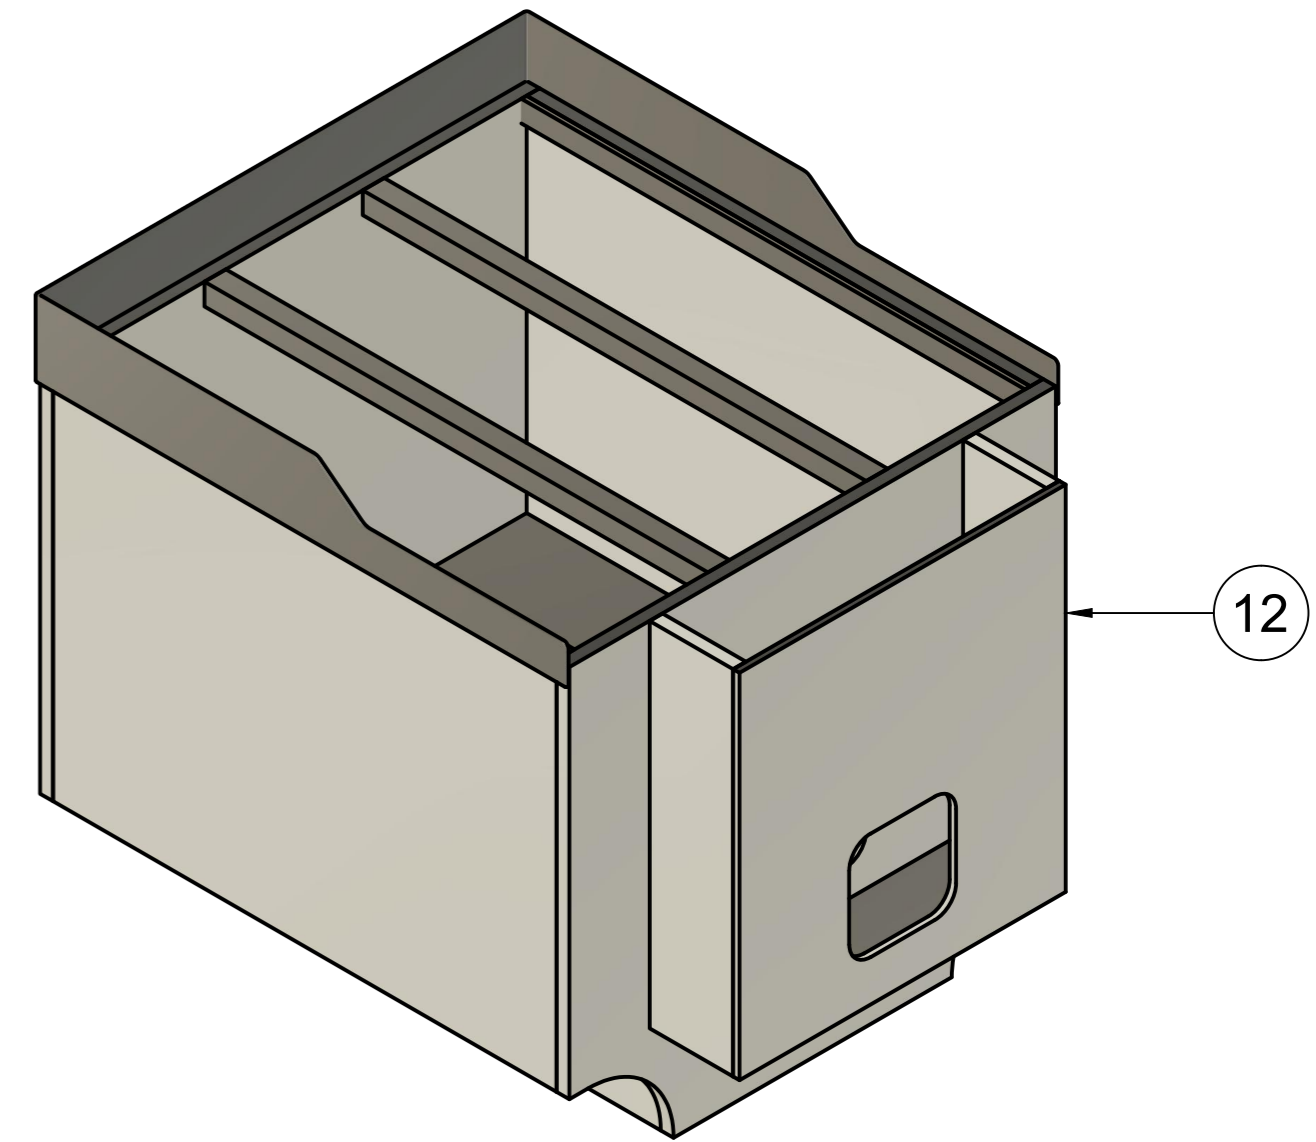

Parts List		
Item	Qty	Part Number
12	1	6mm Front Fire unit

Created by: Karl Clarke		
www.737DIYSIM.com		
Title: Pedestal Unit MDF		
Rev.	Date of issue	Sheet 15/17