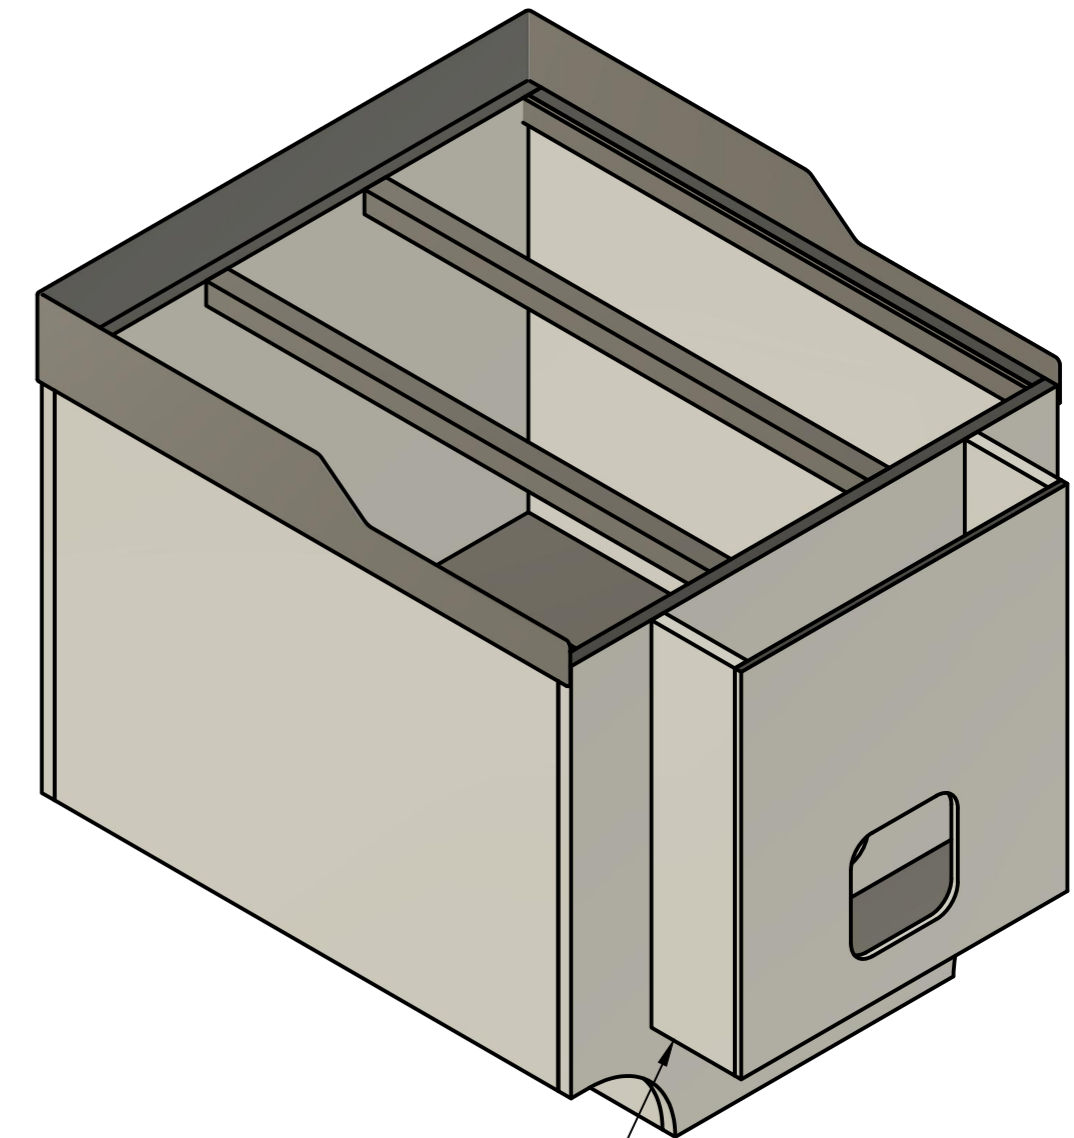

Parts List		
Item	Qty	Part Number
11	1	12mm RHS Fire unit

11

Created by: Karl Clarke		
www.737DIYSIM.com		
Title: Pedestal Unit MDF		
Rev.	Date of issue	Sheet 14/17