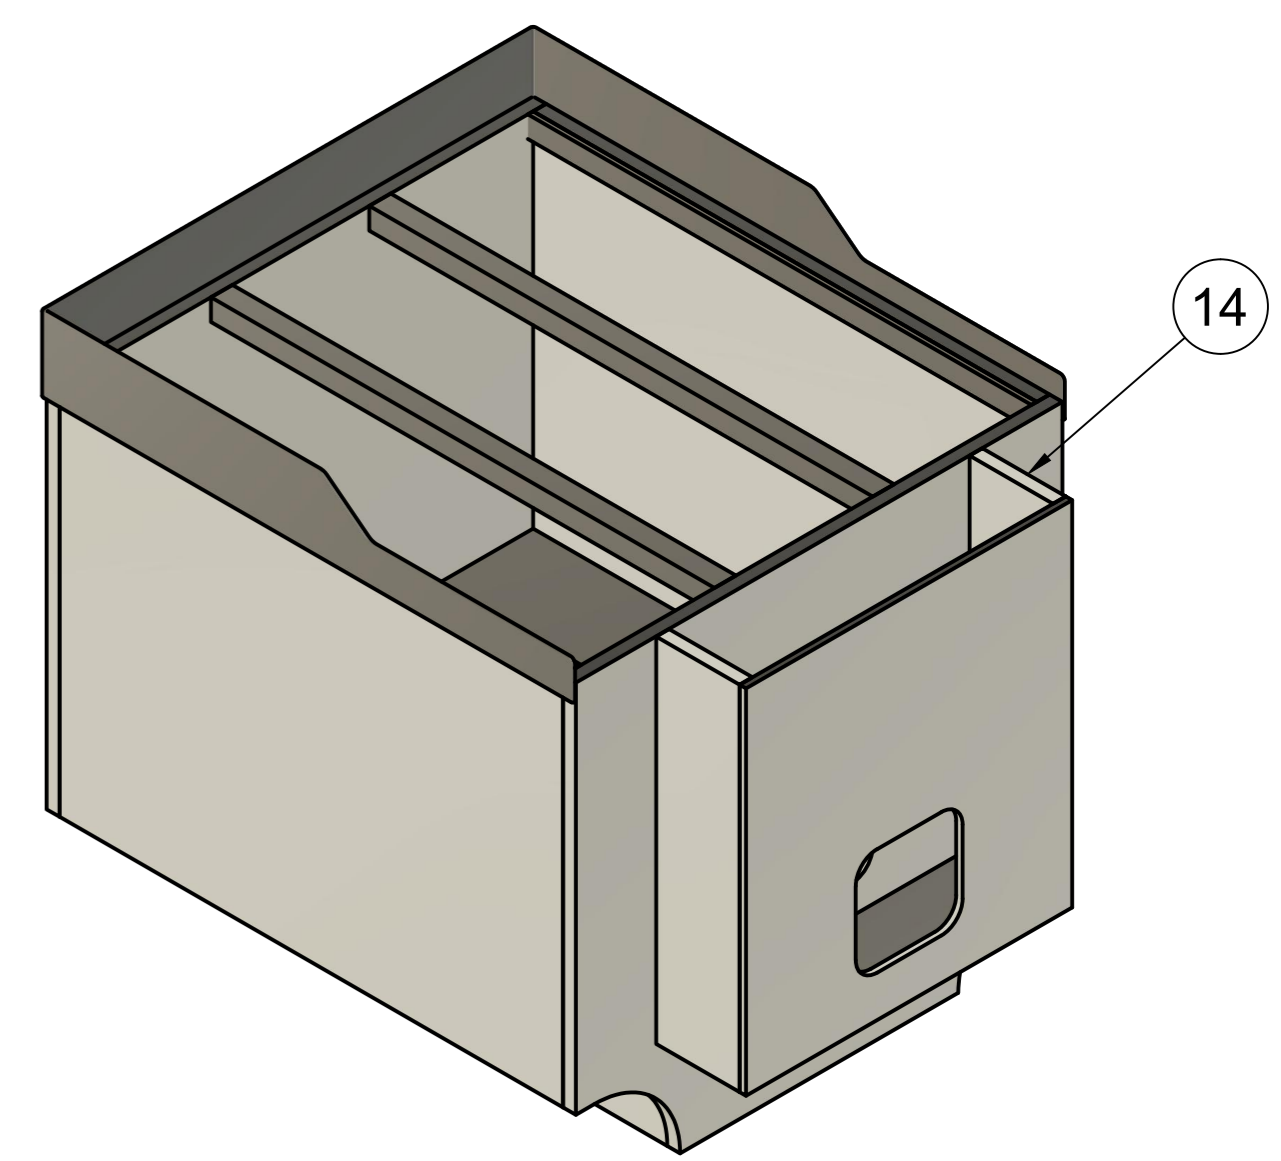

1 2 3 4 5 6 7 8 9 10 11 12

A
B
C
D
E
F
G
H

Parts List		
Item	Qty	Part Number
14	1	12mm LHS fire unit

	Created by: Karl Clarke	
	www.737DIYSIM.com	
	Title: Pedestal Unit MDF	
Rev.	Date of issue	Sheet 17/17

1 2 3 4 5 6 7 8 9 10 11 12