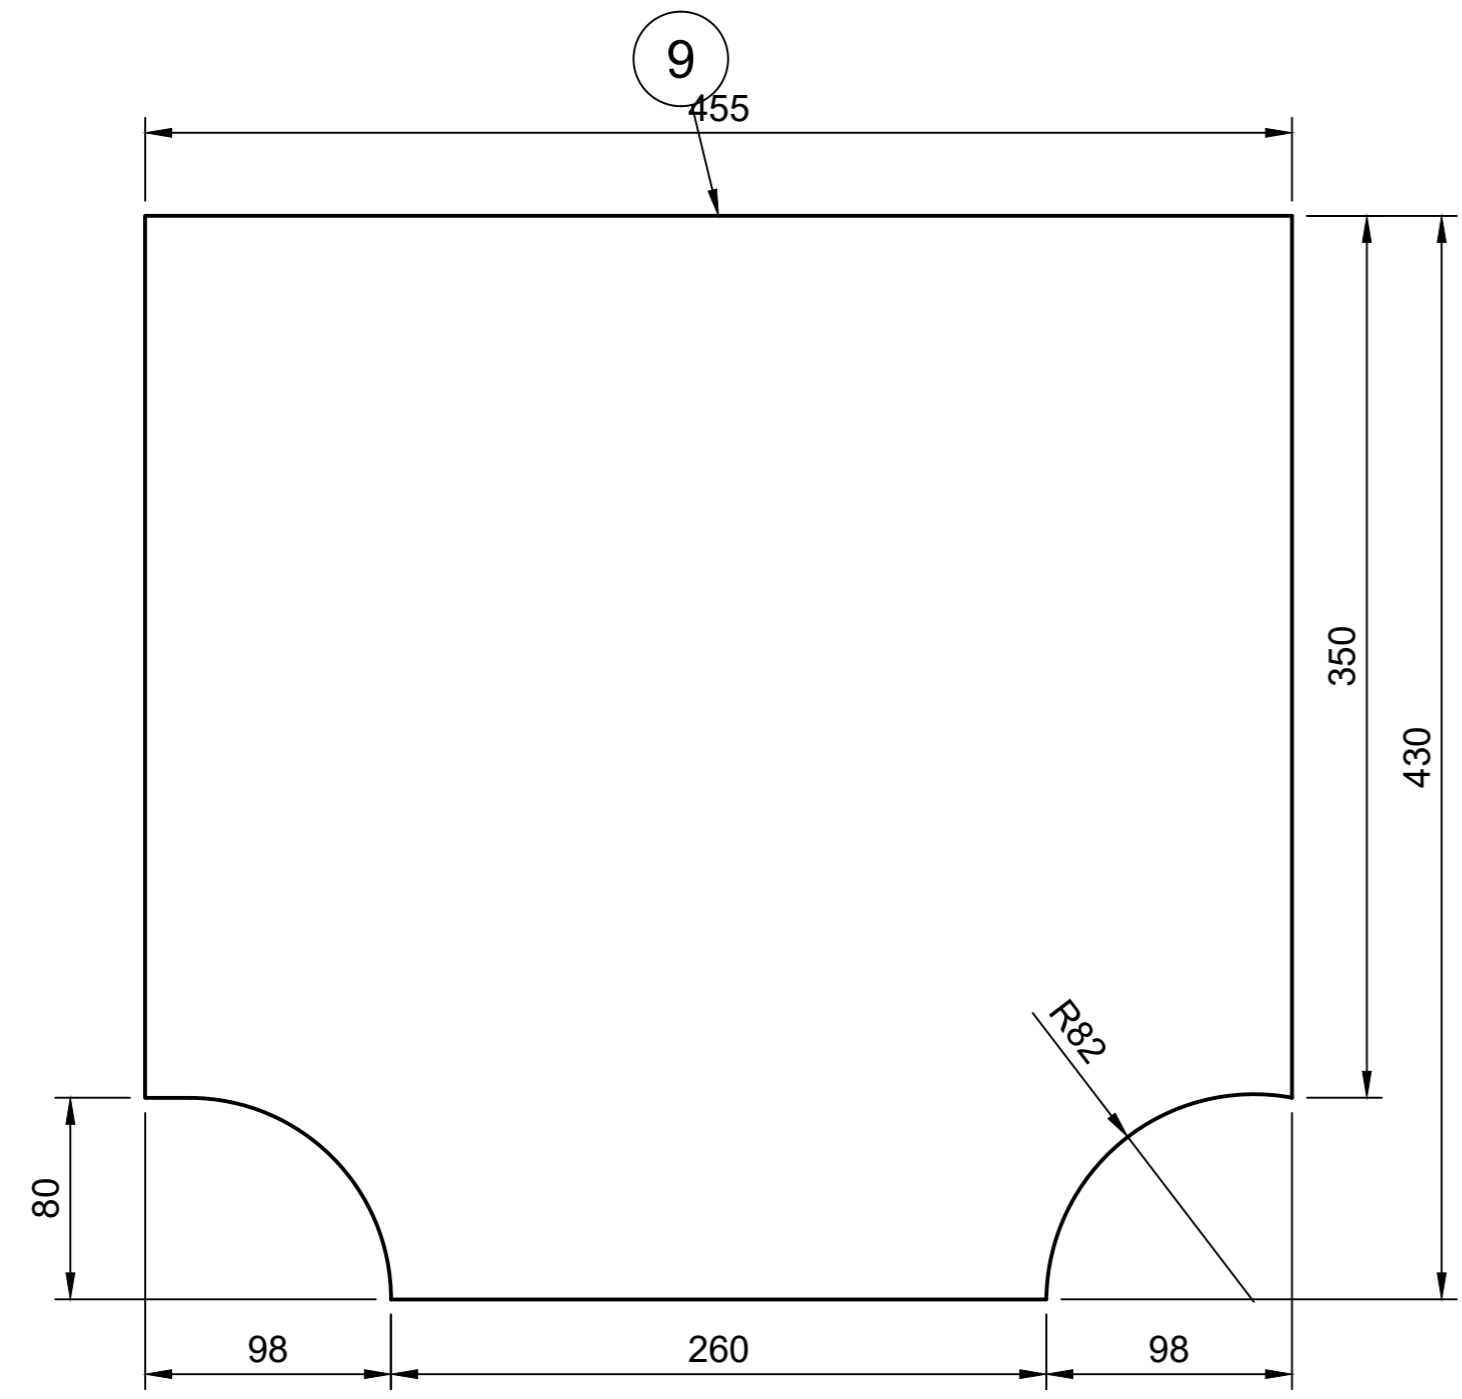

Parts List		
Item	Qty	Part Number
9	1	12mm Rear

Created by:		
Karl Clarke		
www.737DIYSIM.com		
Title:		
Pedestal Unit MDF		
Rev.	Date of issue	Sheet
		12/17