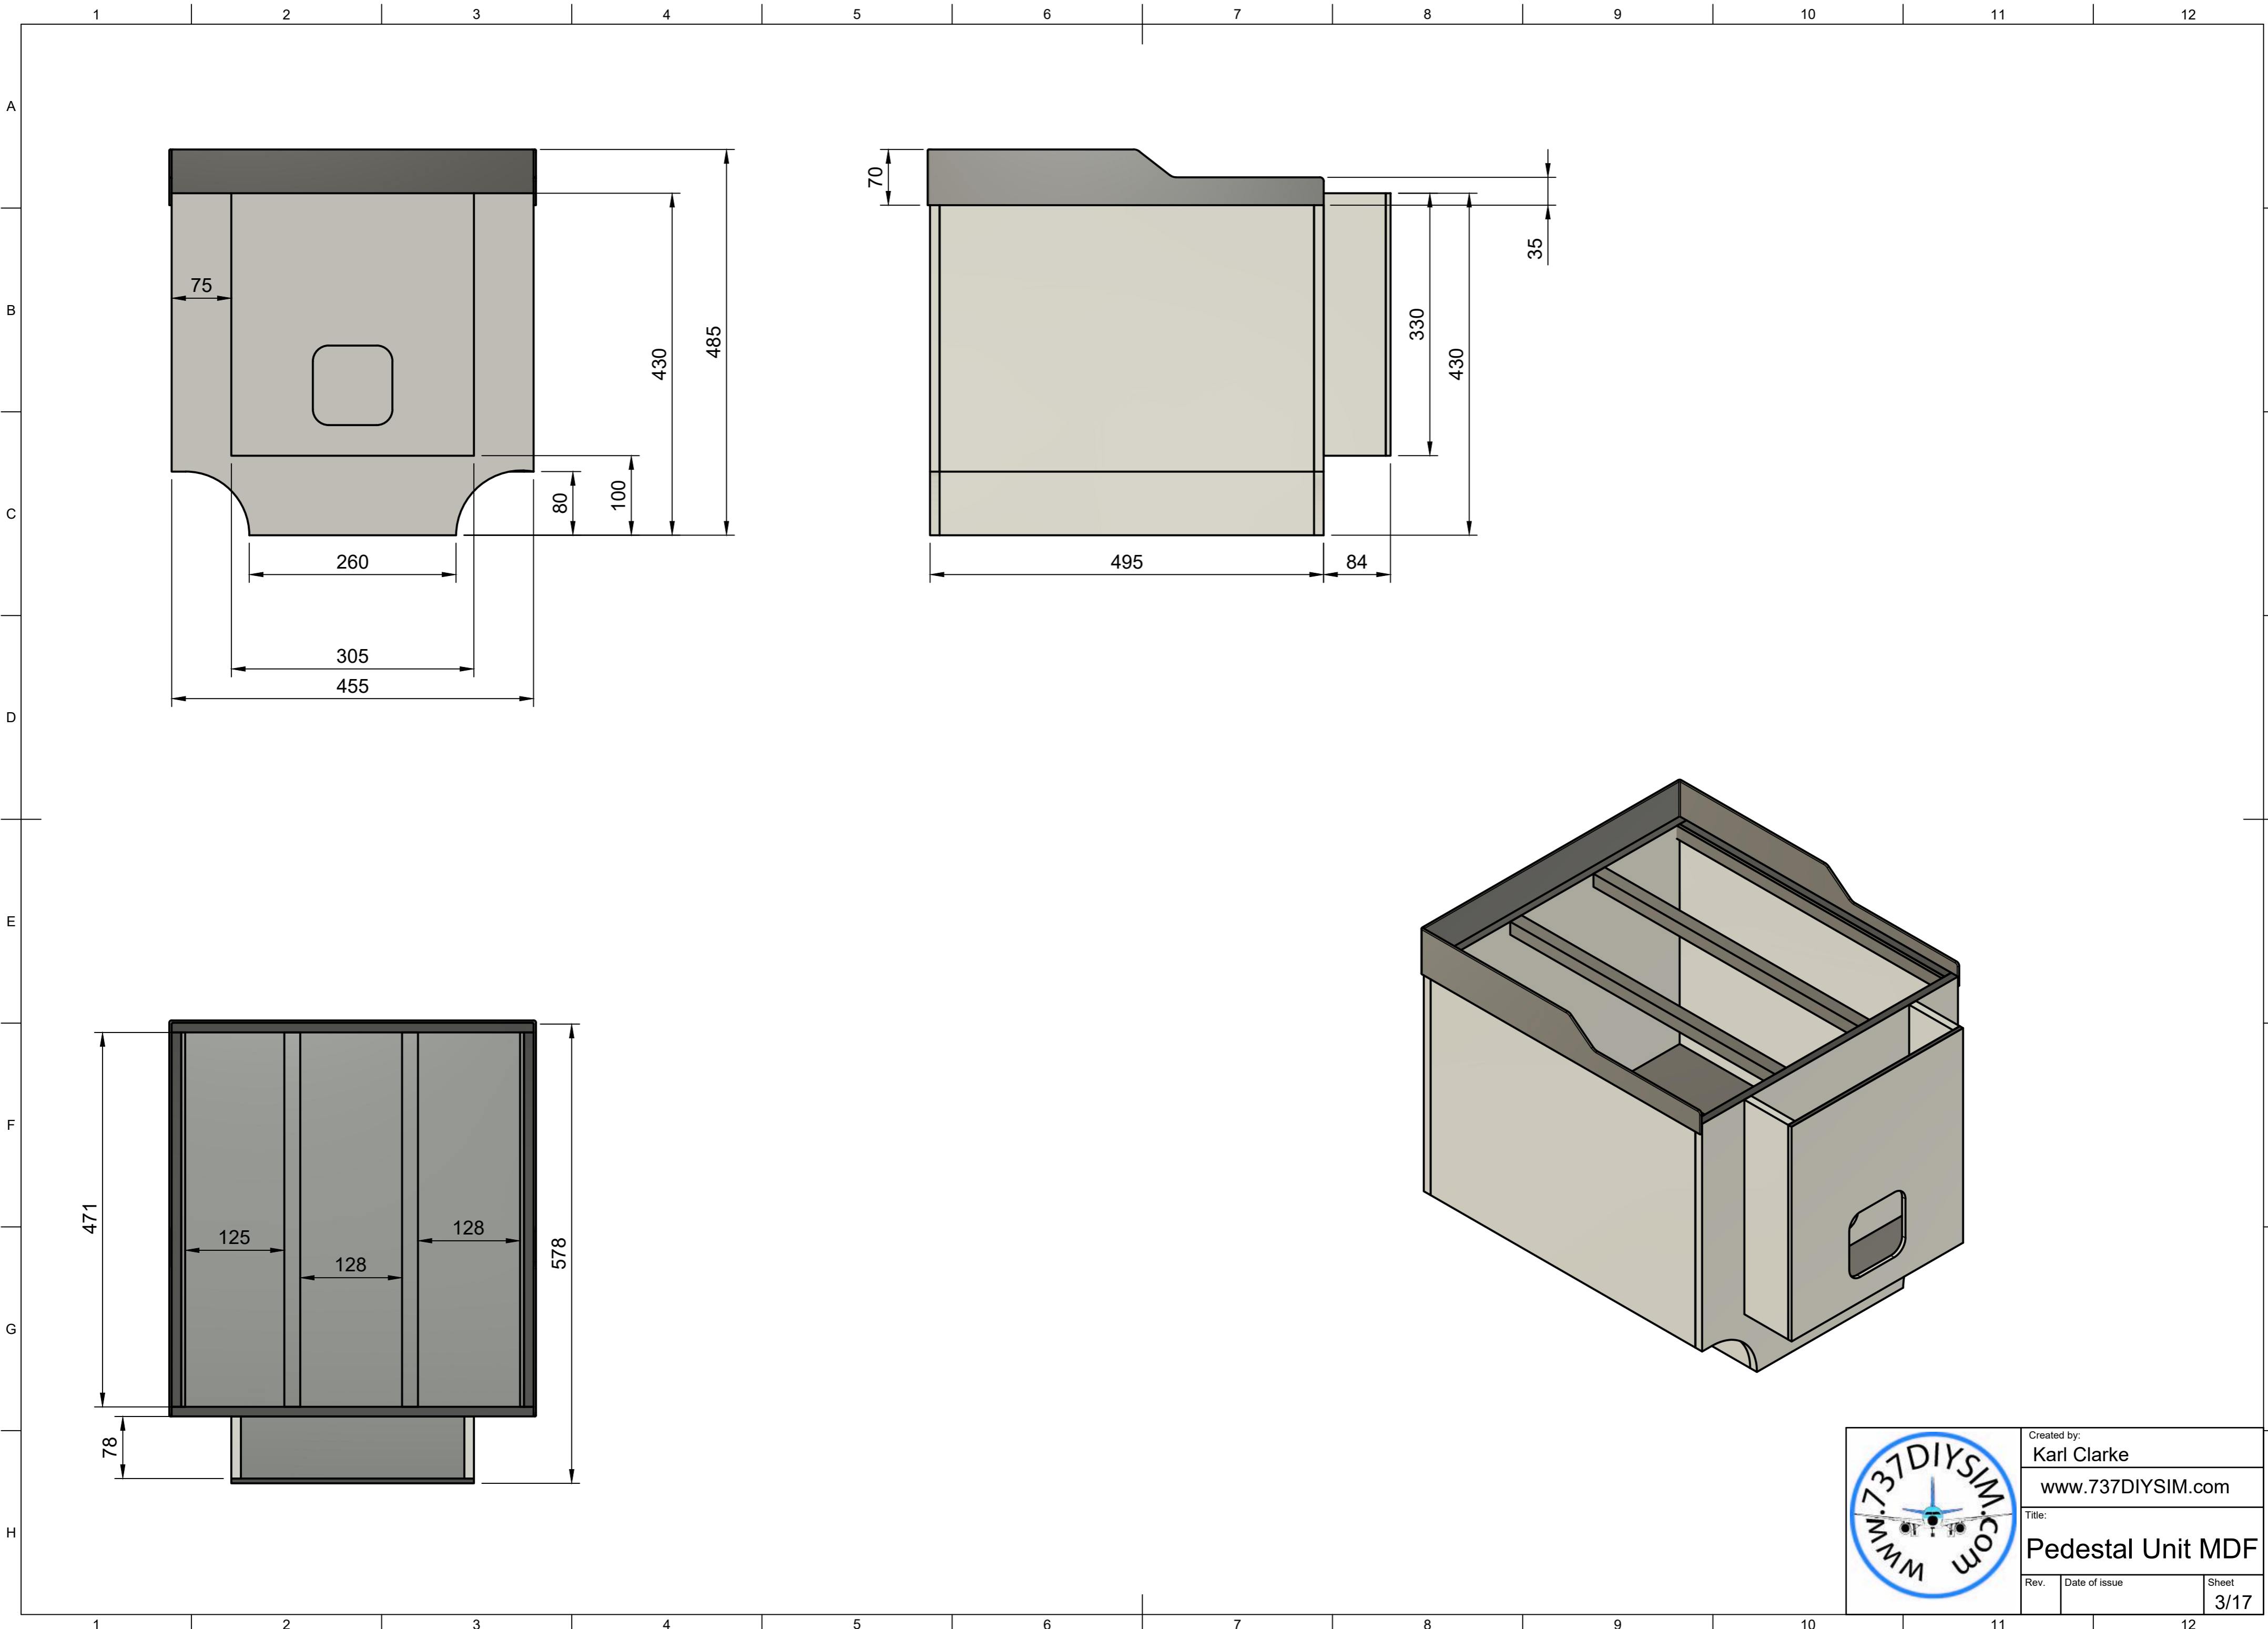

Created by:		
Karl Clarke		
www.737DIYSIM.com		
Title:		
Pedestal Unit MDF		
Rev.	Date of issue	Sheet
		3/17