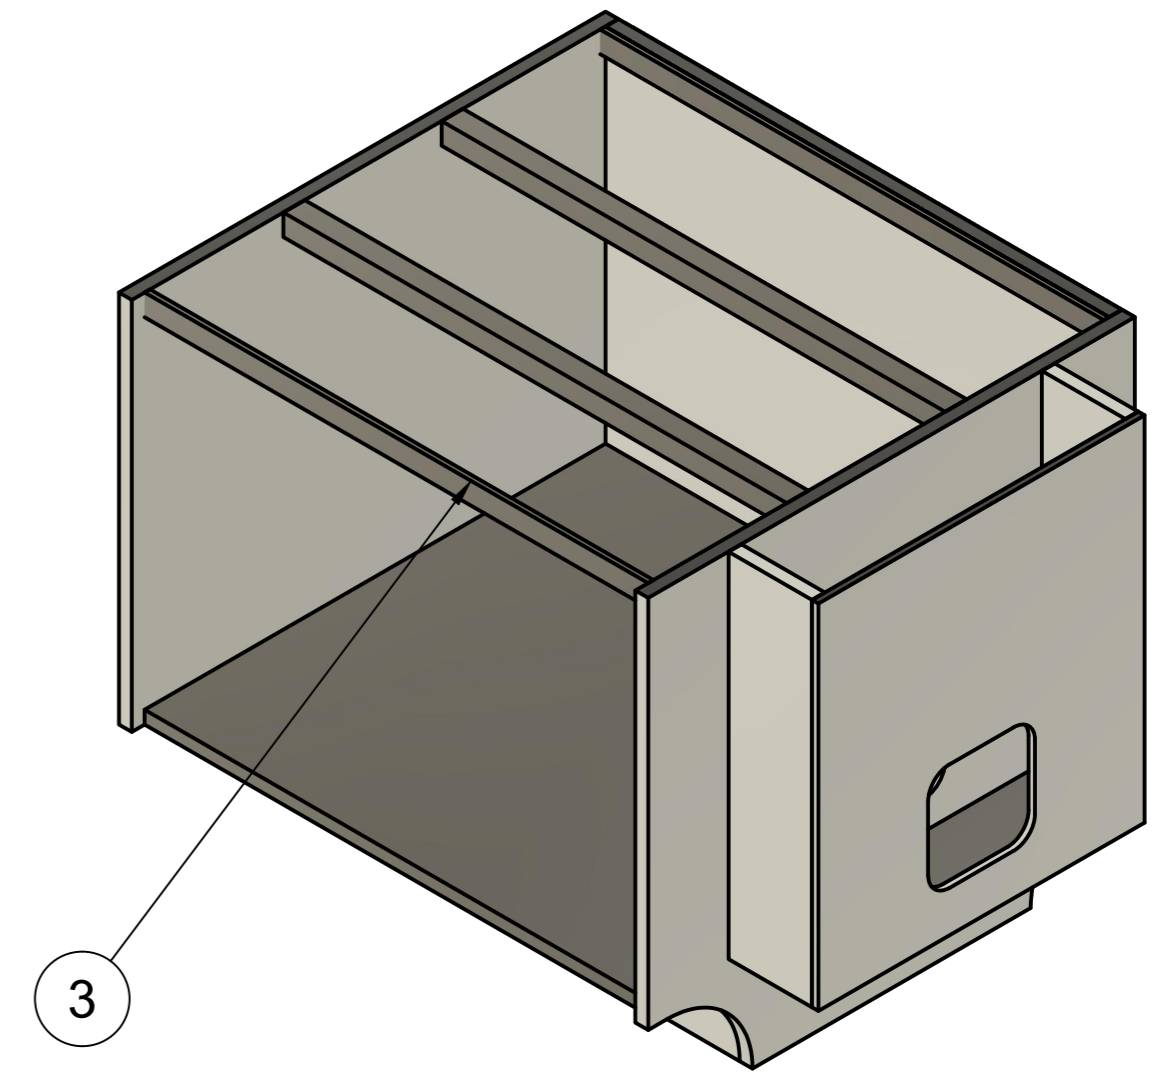

Parts List		
Item	Qty	Part Number
3	1	Upper rail

Created by: Karl Clarke		
www.737DIYSIM.com		
Title: Pedestal Unit MDF		
Rev.	Date of issue	Sheet 6/17