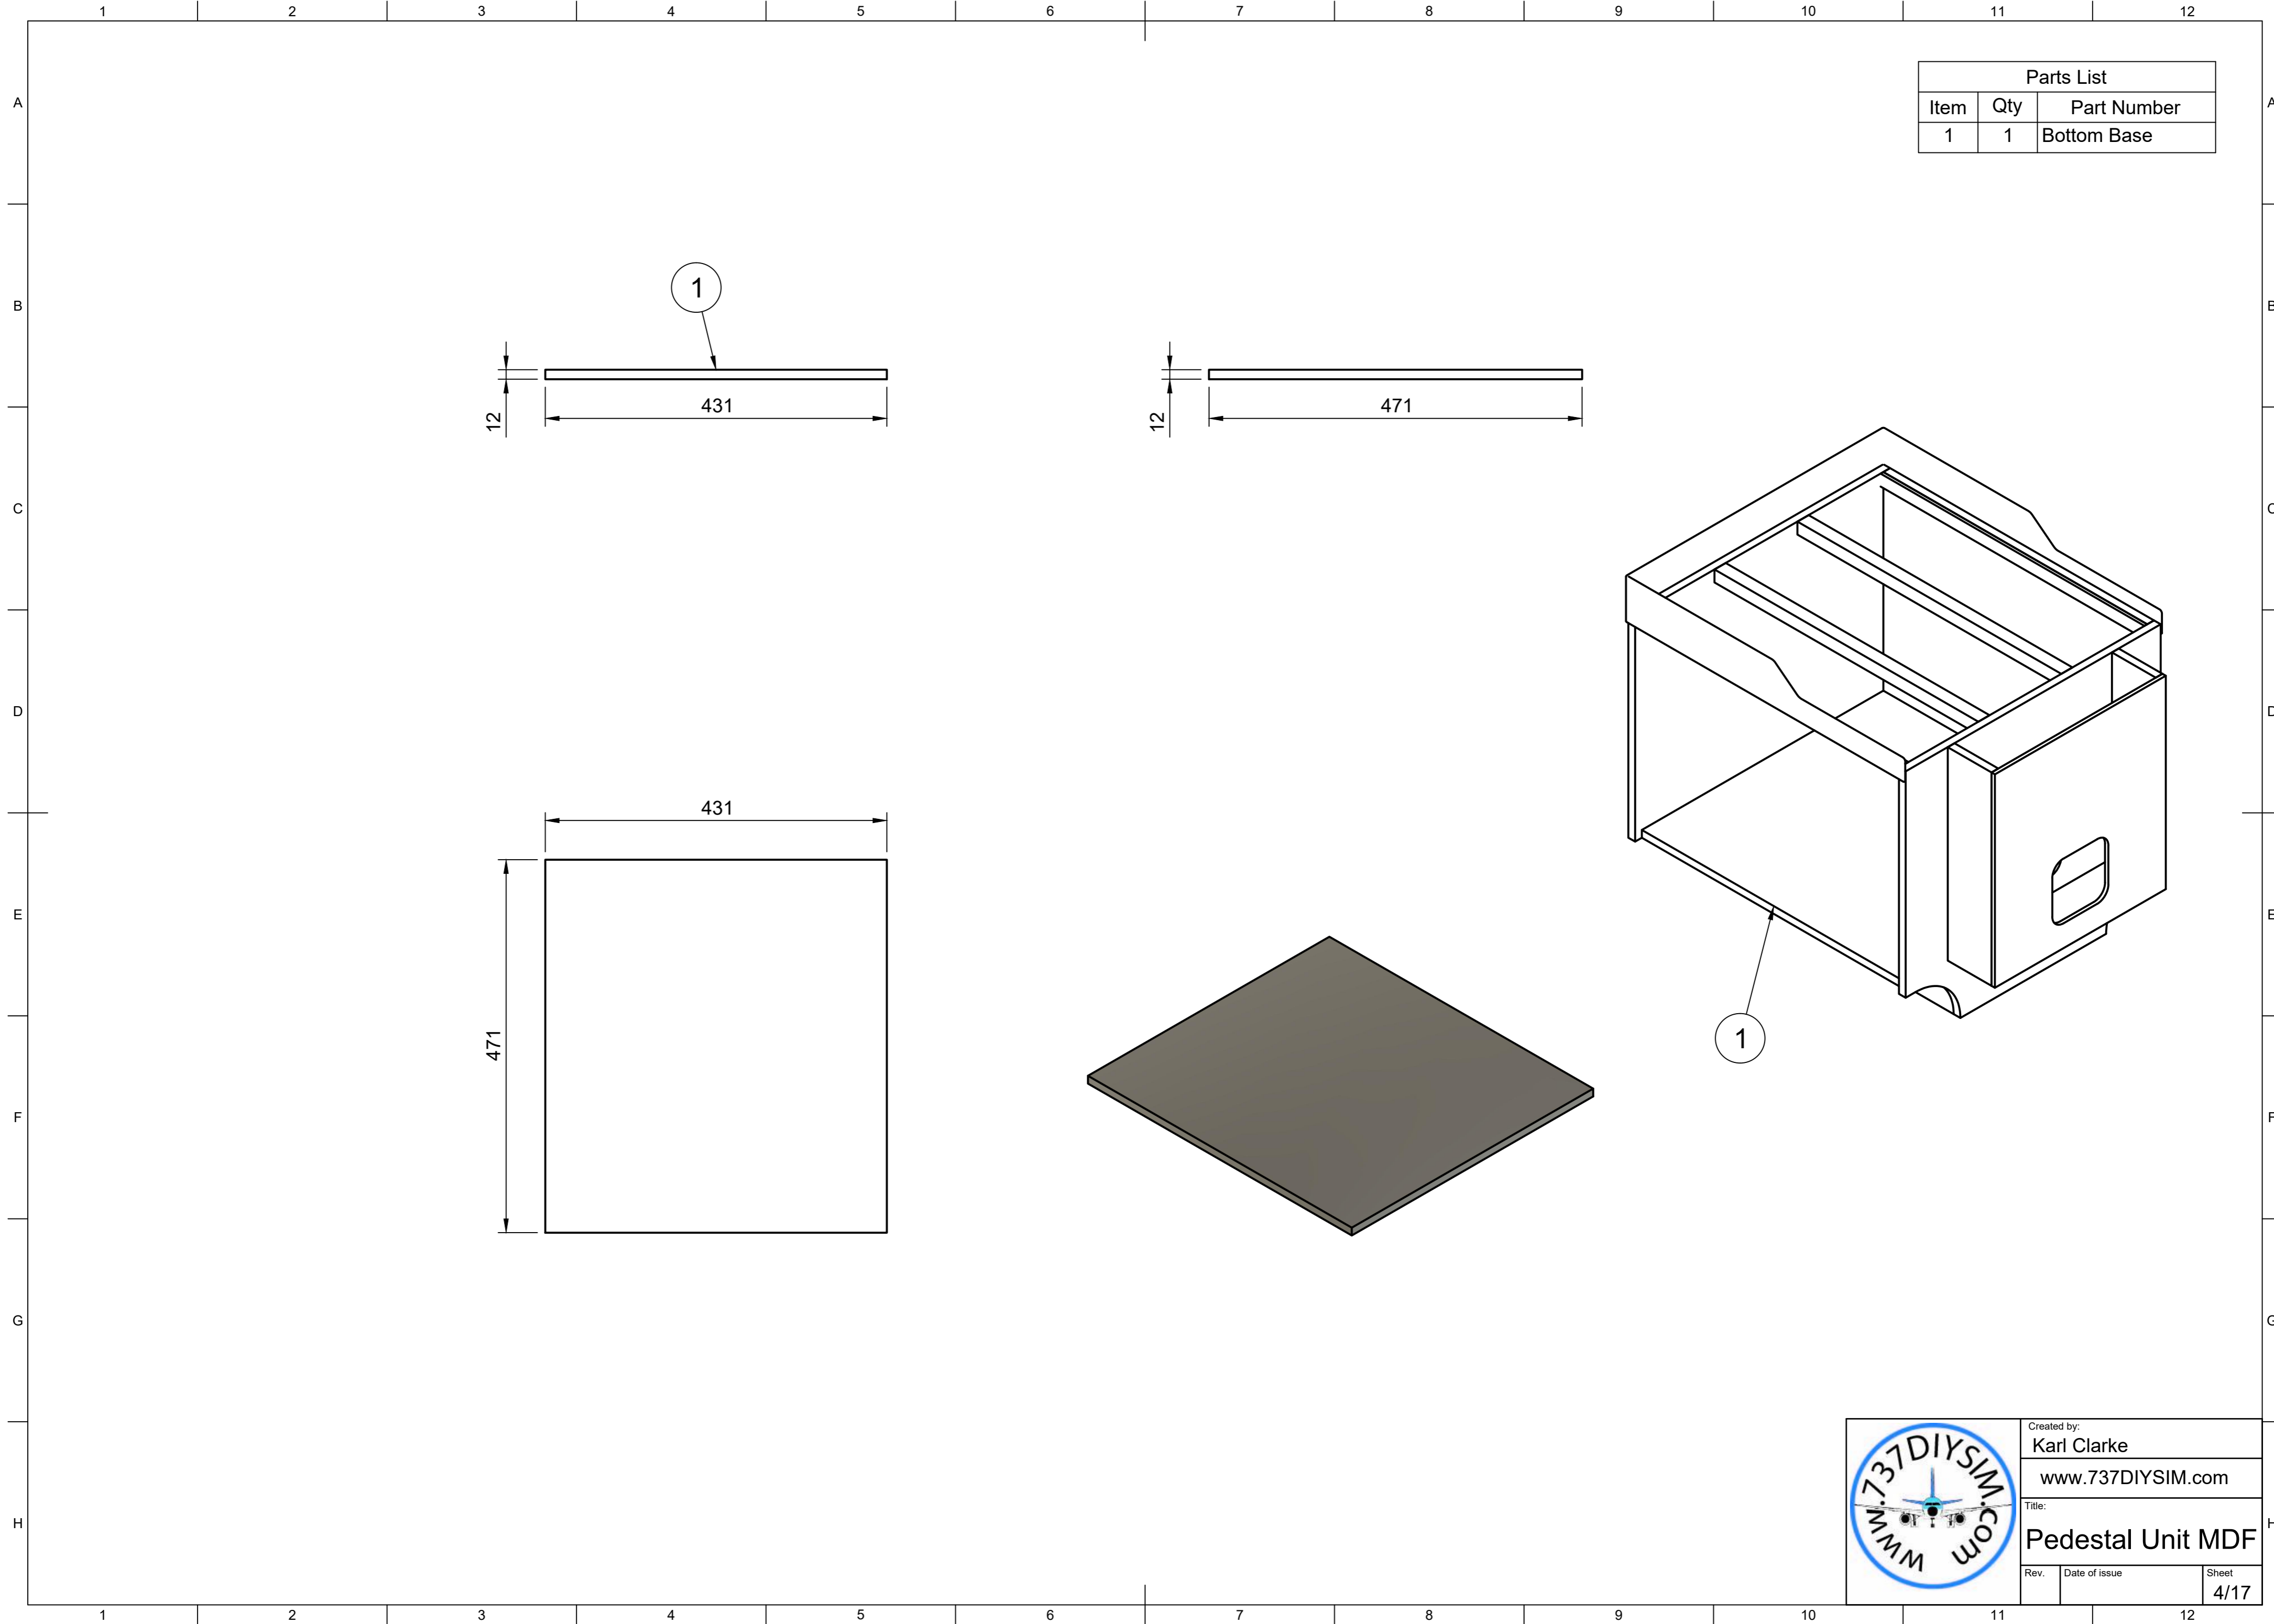

	Created by:		Karl Clarke
	Title:		www.737DIYSIM.com
	Title:		Pedestal Unit MDF
	Rev.	Date of issue	Sheet
			1/17

Parts List		
Item	Qty	Part Number
1	1	Bottom Base
2	1	Front Base
3	2	Upper rail
4	2	Centre rail
5	1	12mm LHS
6	1	3mm RHS TRIM
7	1	12mm Base LH
8	1	12mm Front
9	1	12mm Rear
10	1	12mm RHS
11	1	12mm RHS Fire unit
12	1	6mm Front Fire unit
13	1	12mm Base RH
14	1	12mm LHS fire unit

Parts List		
Item	Qty	Part Number
1	1	Bottom Base

Created by: Karl Clarke		
www.737DIYSIM.com		
Title: Pedestal Unit MDF		
Rev.	Date of issue	Sheet 4/17

Parts List		
Item	Qty	Part Number
2	1	Front Base

Created by: Karl Clarke		
www.737DIYSIM.com		
Title: Pedestal Unit MDF		
Rev.	Date of issue	Sheet 5/17