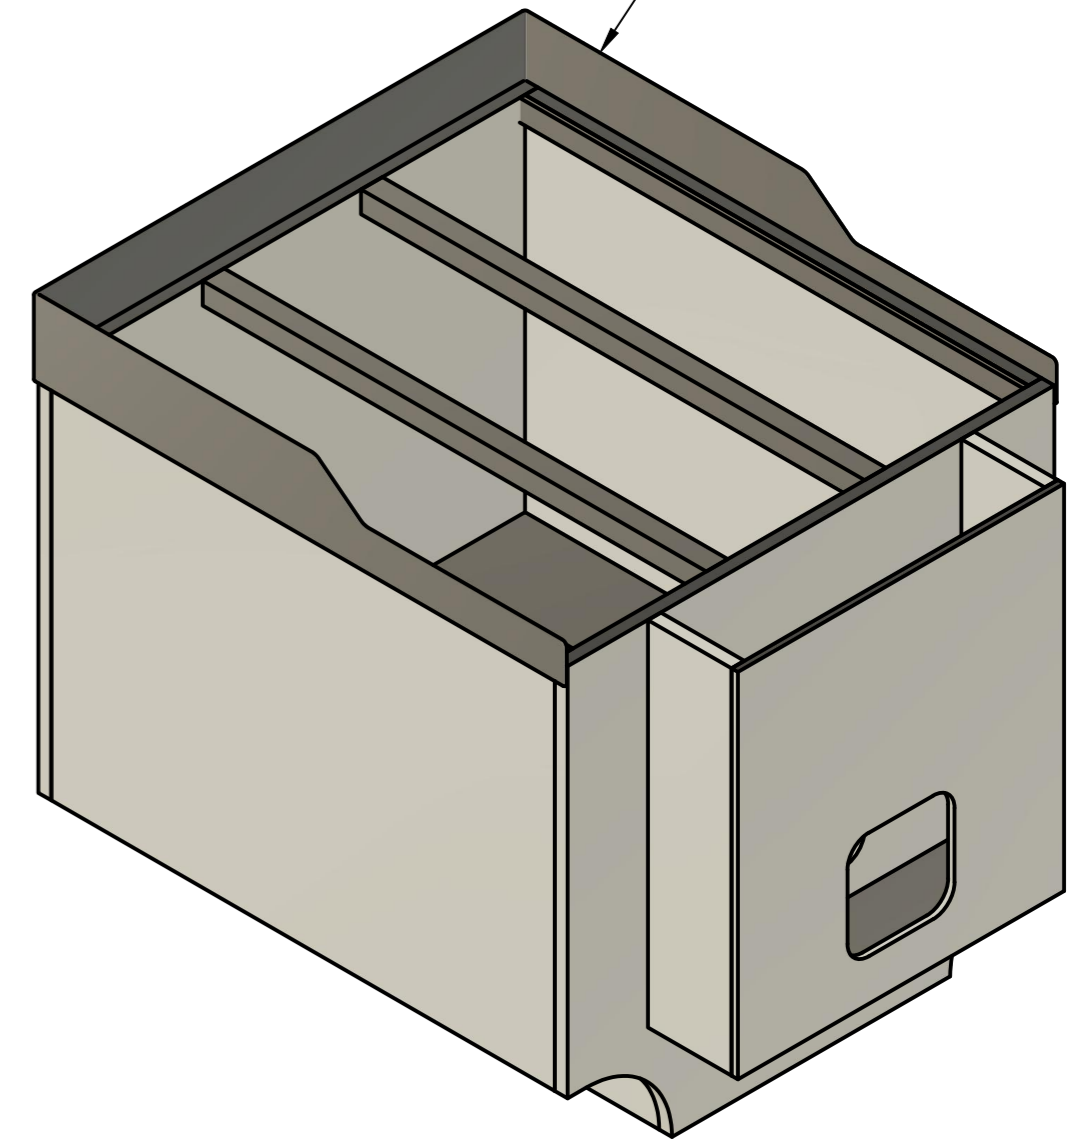

Parts List		
Item	Qty	Part Number
6	1	3mm RHS TRIM

6

6

Created by: Karl Clarke		
www.737DIYSIM.com		
Title: Pedestal Unit MDF		
Rev.	Date of issue	Sheet 9/17