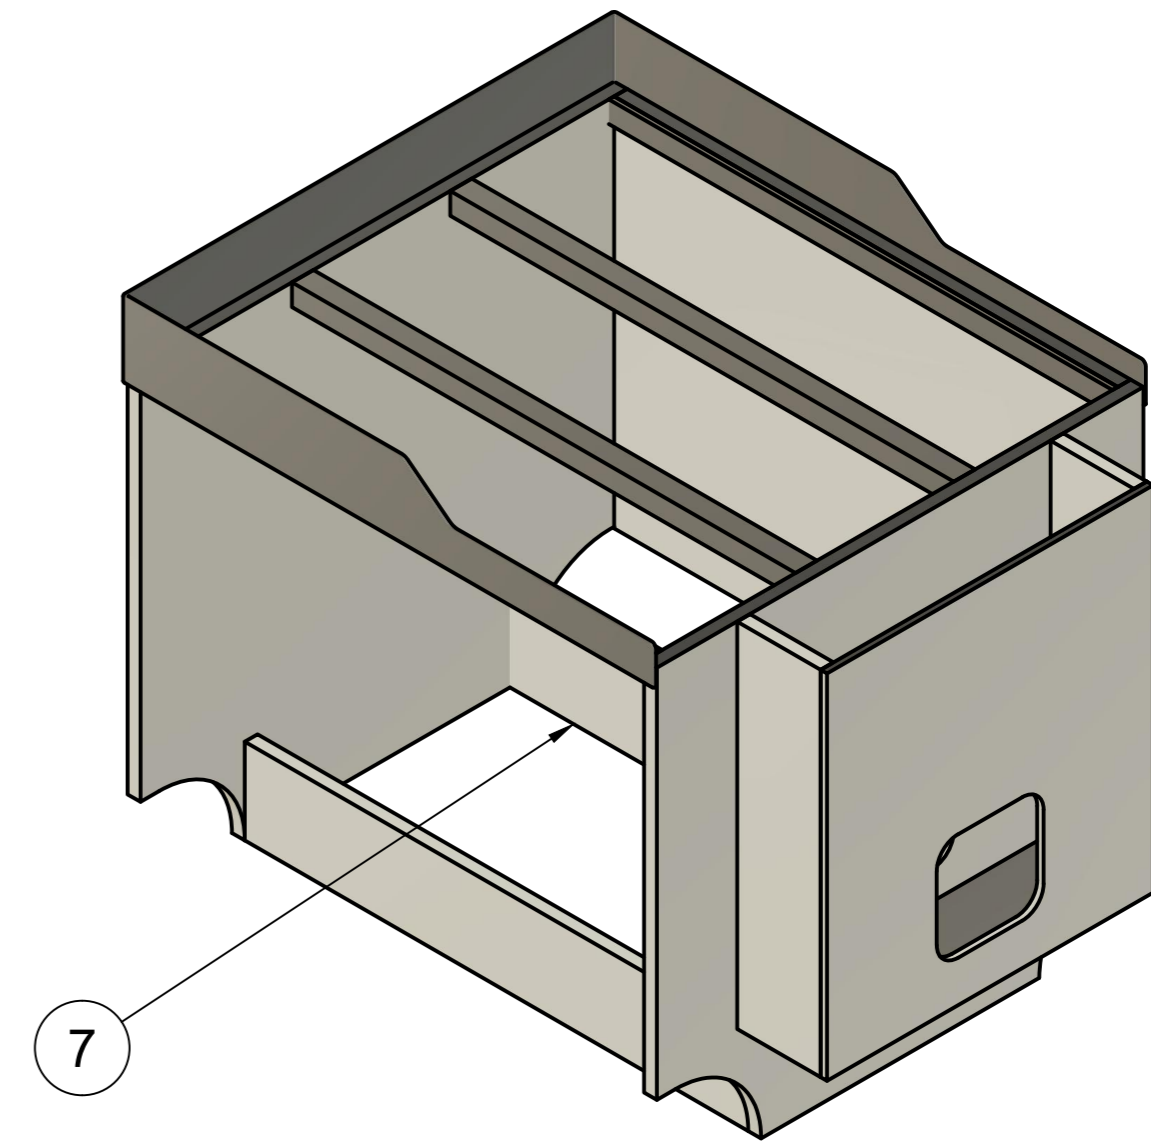

Parts List		
Item	Qty	Part Number
6	1	3mm RHS TRIM

6

6

Created by: Karl Clarke		
www.737DIYSIM.com		
Title: Pedestal Unit MDF		
Rev.	Date of issue	Sheet 9/17

Parts List		
Item	Qty	Part Number
7	1	12mm Base LH