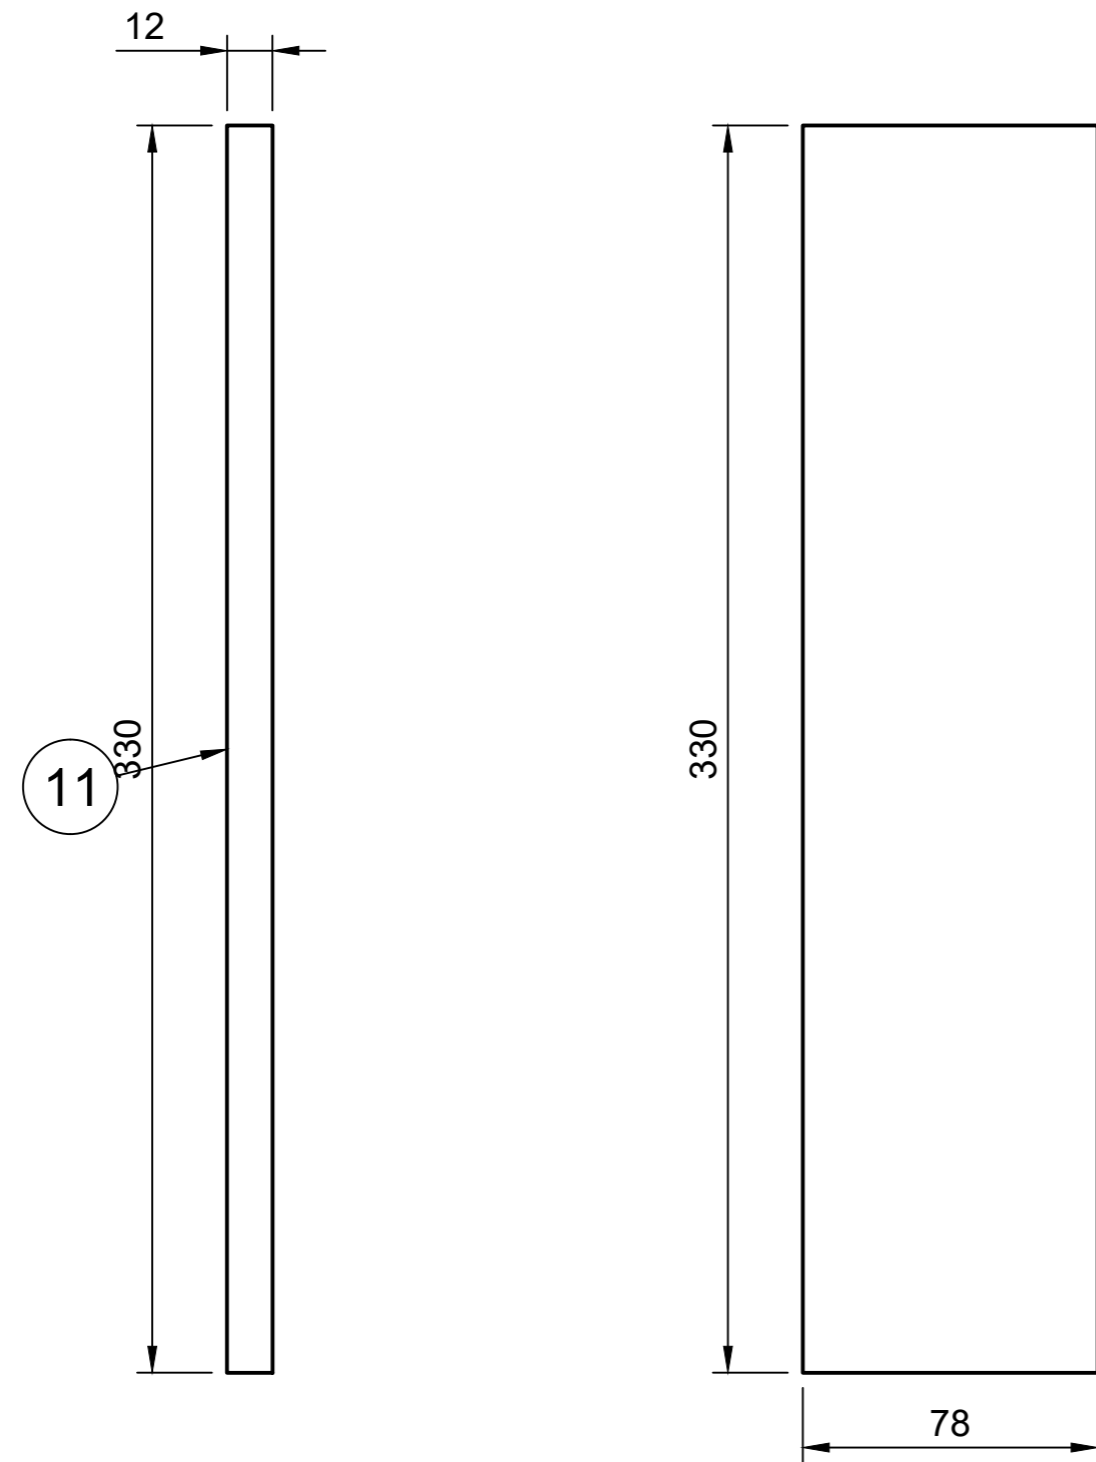

Parts List		
Item	Qty	Part Number
11	1	12mm RHS Fire unit

11

Created by: Karl Clarke		
www.737DIYSIM.com		
Title: Pedestal Unit MDF		
Rev.	Date of issue	Sheet 14/17