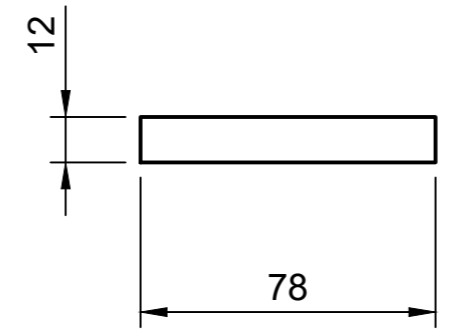

	Created by:		Karl Clarke
	Title:		www.737DIYSIM.com
	Title:		Pedestal Unit MDF
	Rev.	Date of issue	Sheet
			1/17

Parts List		
Item	Qty	Part Number
1	1	Bottom Base
2	1	Front Base
3	2	Upper rail
4	2	Centre rail
5	1	12mm LHS
6	1	3mm RHS TRIM
7	1	12mm Base LH
8	1	12mm Front
9	1	12mm Rear
10	1	12mm RHS
11	1	12mm RHS Fire unit
12	1	6mm Front Fire unit
13	1	12mm Base RH
14	1	12mm LHS fire unit

Parts List		
Item	Qty	Part Number
1	1	Bottom Base

Created by: Karl Clarke		
www.737DIYSIM.com		
Title: Pedestal Unit MDF		
Rev.	Date of issue	Sheet 4/17

Parts List		
Item	Qty	Part Number
2	1	Front Base

Created by: Karl Clarke		
www.737DIYSIM.com		
Title: Pedestal Unit MDF		
Rev.	Date of issue	Sheet 5/17