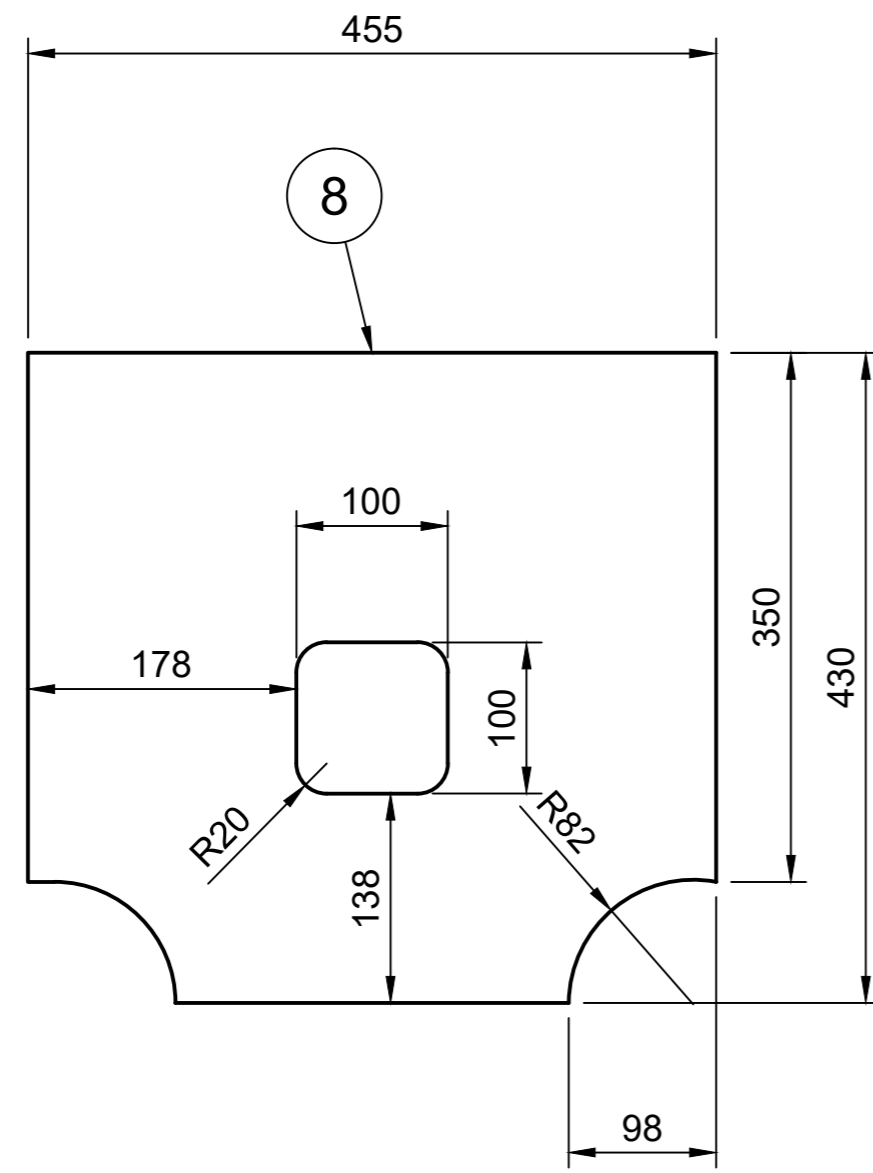

Parts List		
Item	Qty	Part Number
8	1	12mm Front

8

Created by: Karl Clarke		
www.737DIYSIM.com		
Title: Pedestal Unit MDF		
Rev.	Date of issue	Sheet 11/17