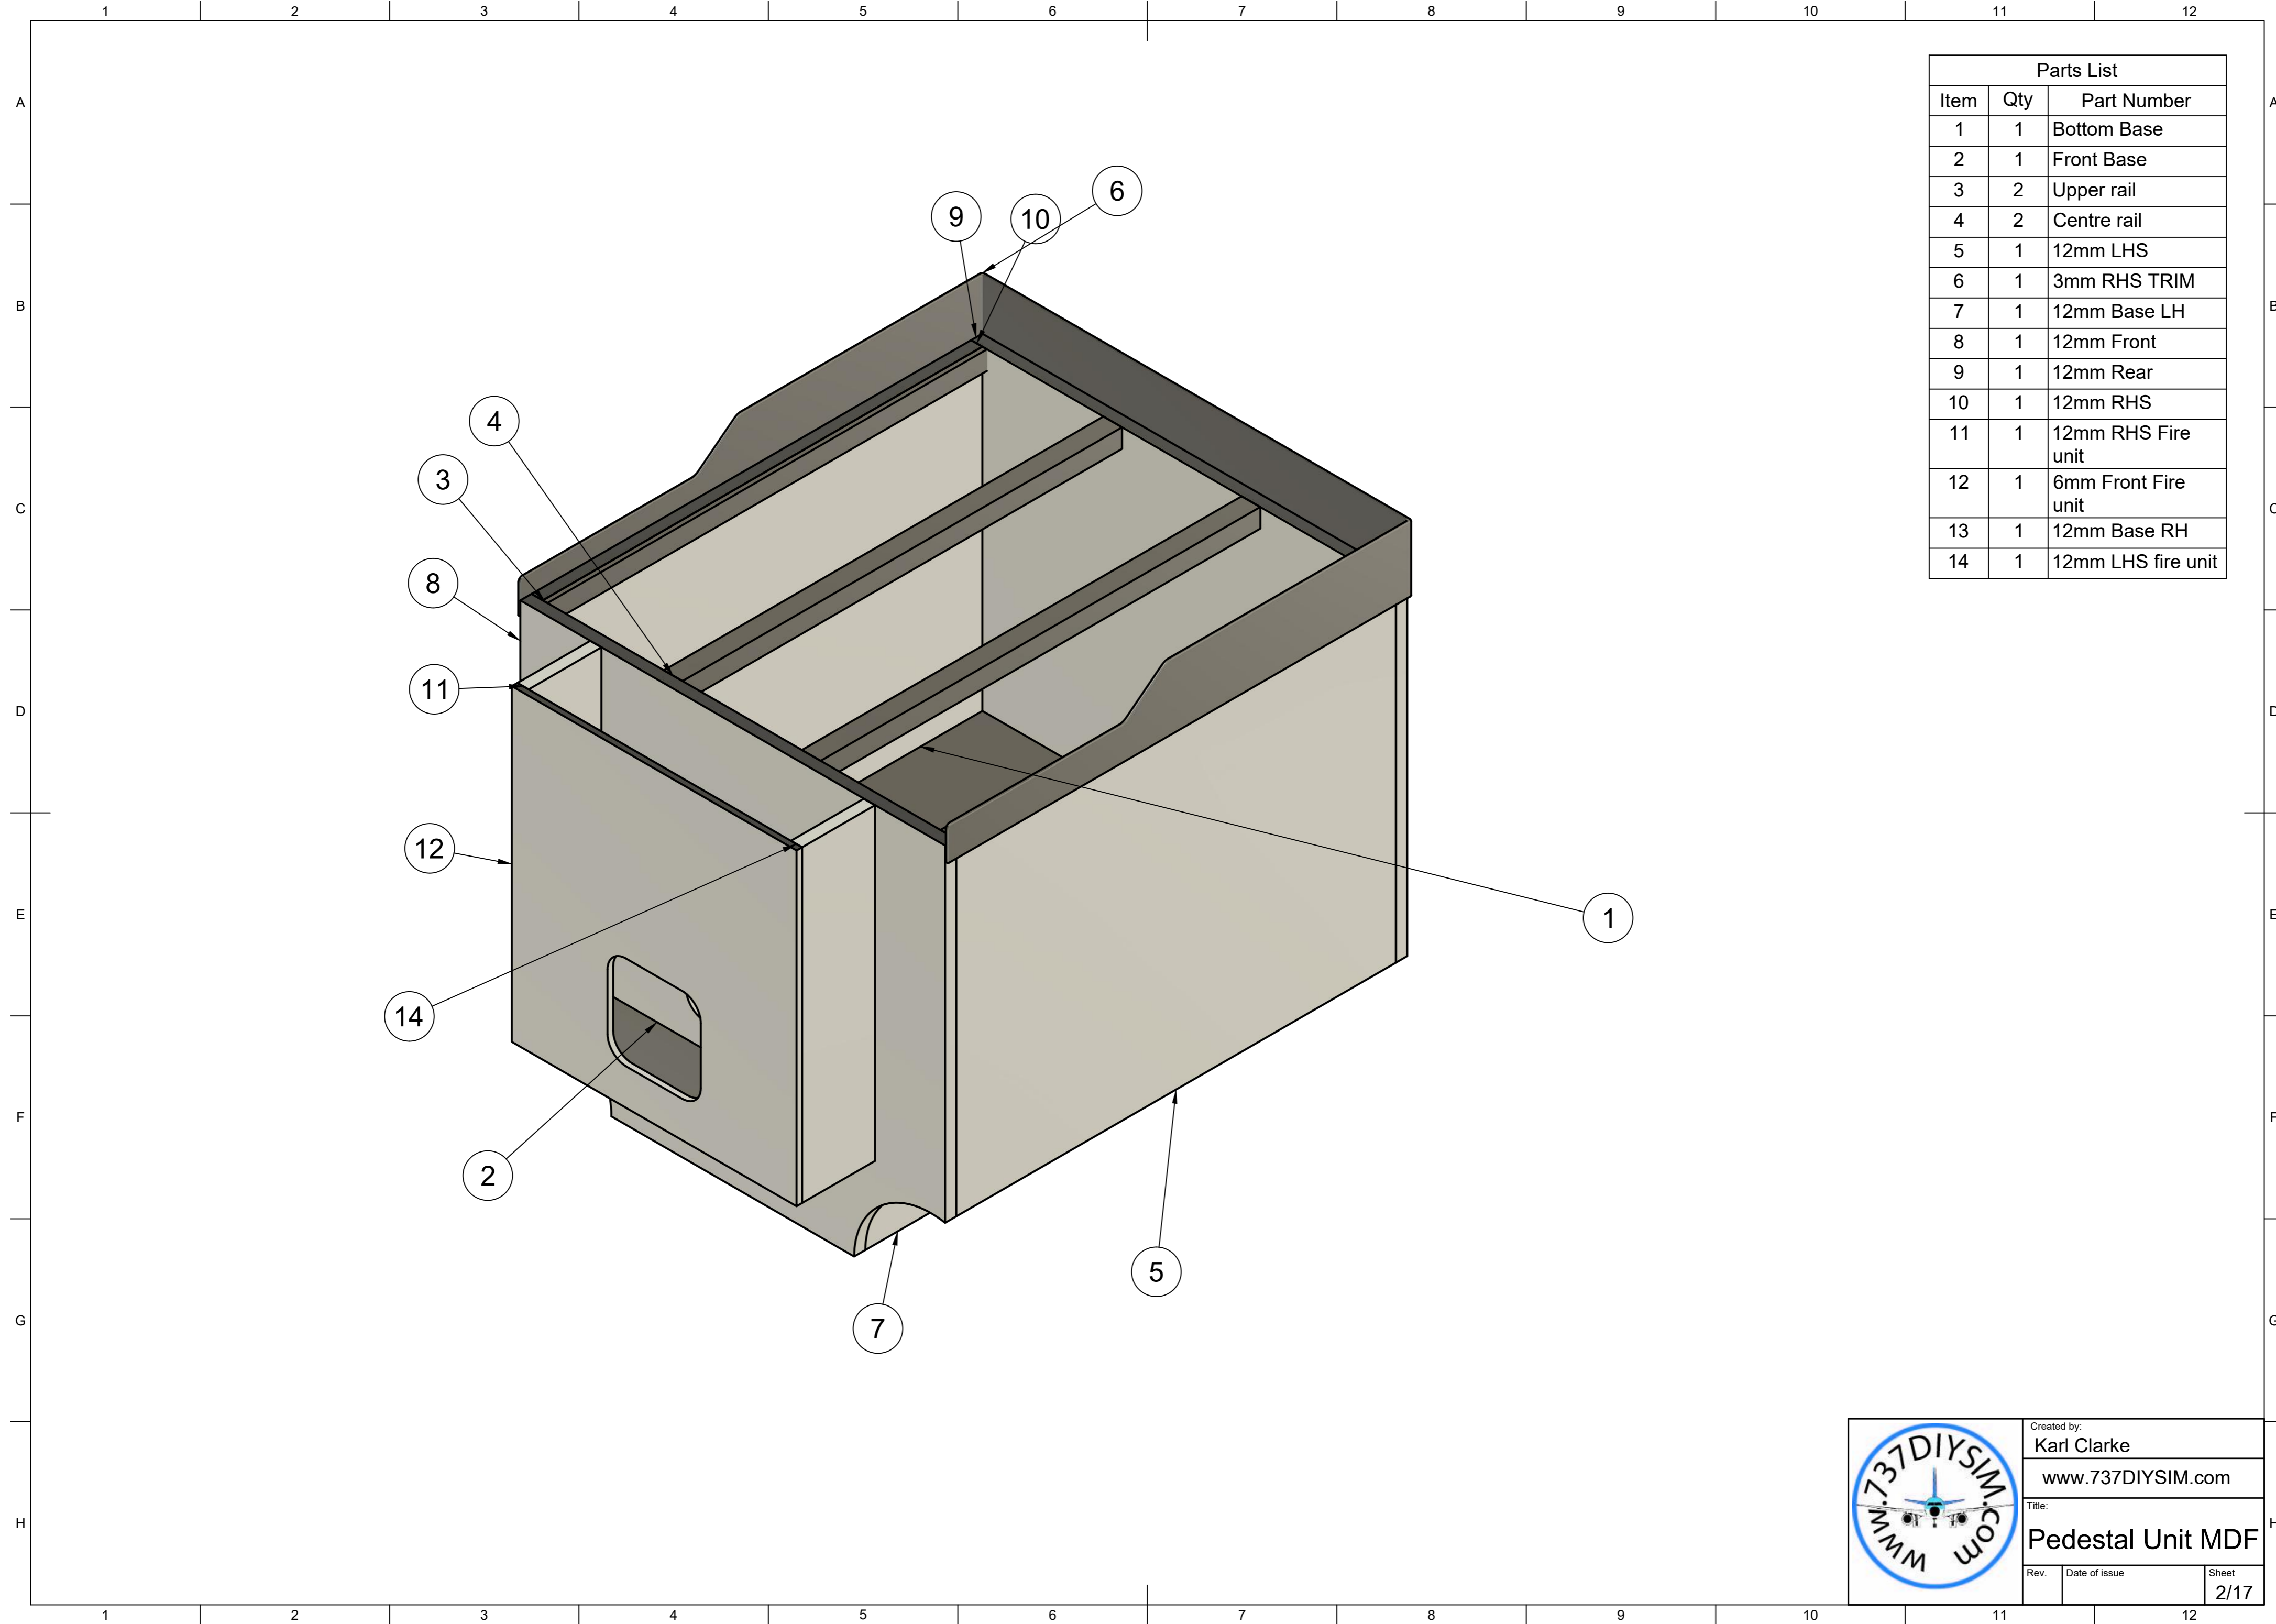

	Created by:		Karl Clarke
	Title:		www.737DIYSIM.com
	Title:		Pedestal Unit MDF
	Rev.	Date of issue	Sheet
			1/17

Parts List		
Item	Qty	Part Number
1	1	Bottom Base
2	1	Front Base
3	2	Upper rail
4	2	Centre rail
5	1	12mm LHS
6	1	3mm RHS TRIM
7	1	12mm Base LH
8	1	12mm Front
9	1	12mm Rear
10	1	12mm RHS
11	1	12mm RHS Fire unit
12	1	6mm Front Fire unit
13	1	12mm Base RH
14	1	12mm LHS fire unit

Parts List		
Item	Qty	Part Number
1	1	Bottom Base

Created by: Karl Clarke		
www.737DIYSIM.com		
Title: Pedestal Unit MDF		
Rev.	Date of issue	Sheet 4/17

Parts List		
Item	Qty	Part Number
2	1	Front Base

Created by: Karl Clarke		
www.737DIYSIM.com		
Title: Pedestal Unit MDF		
Rev.	Date of issue	Sheet 5/17