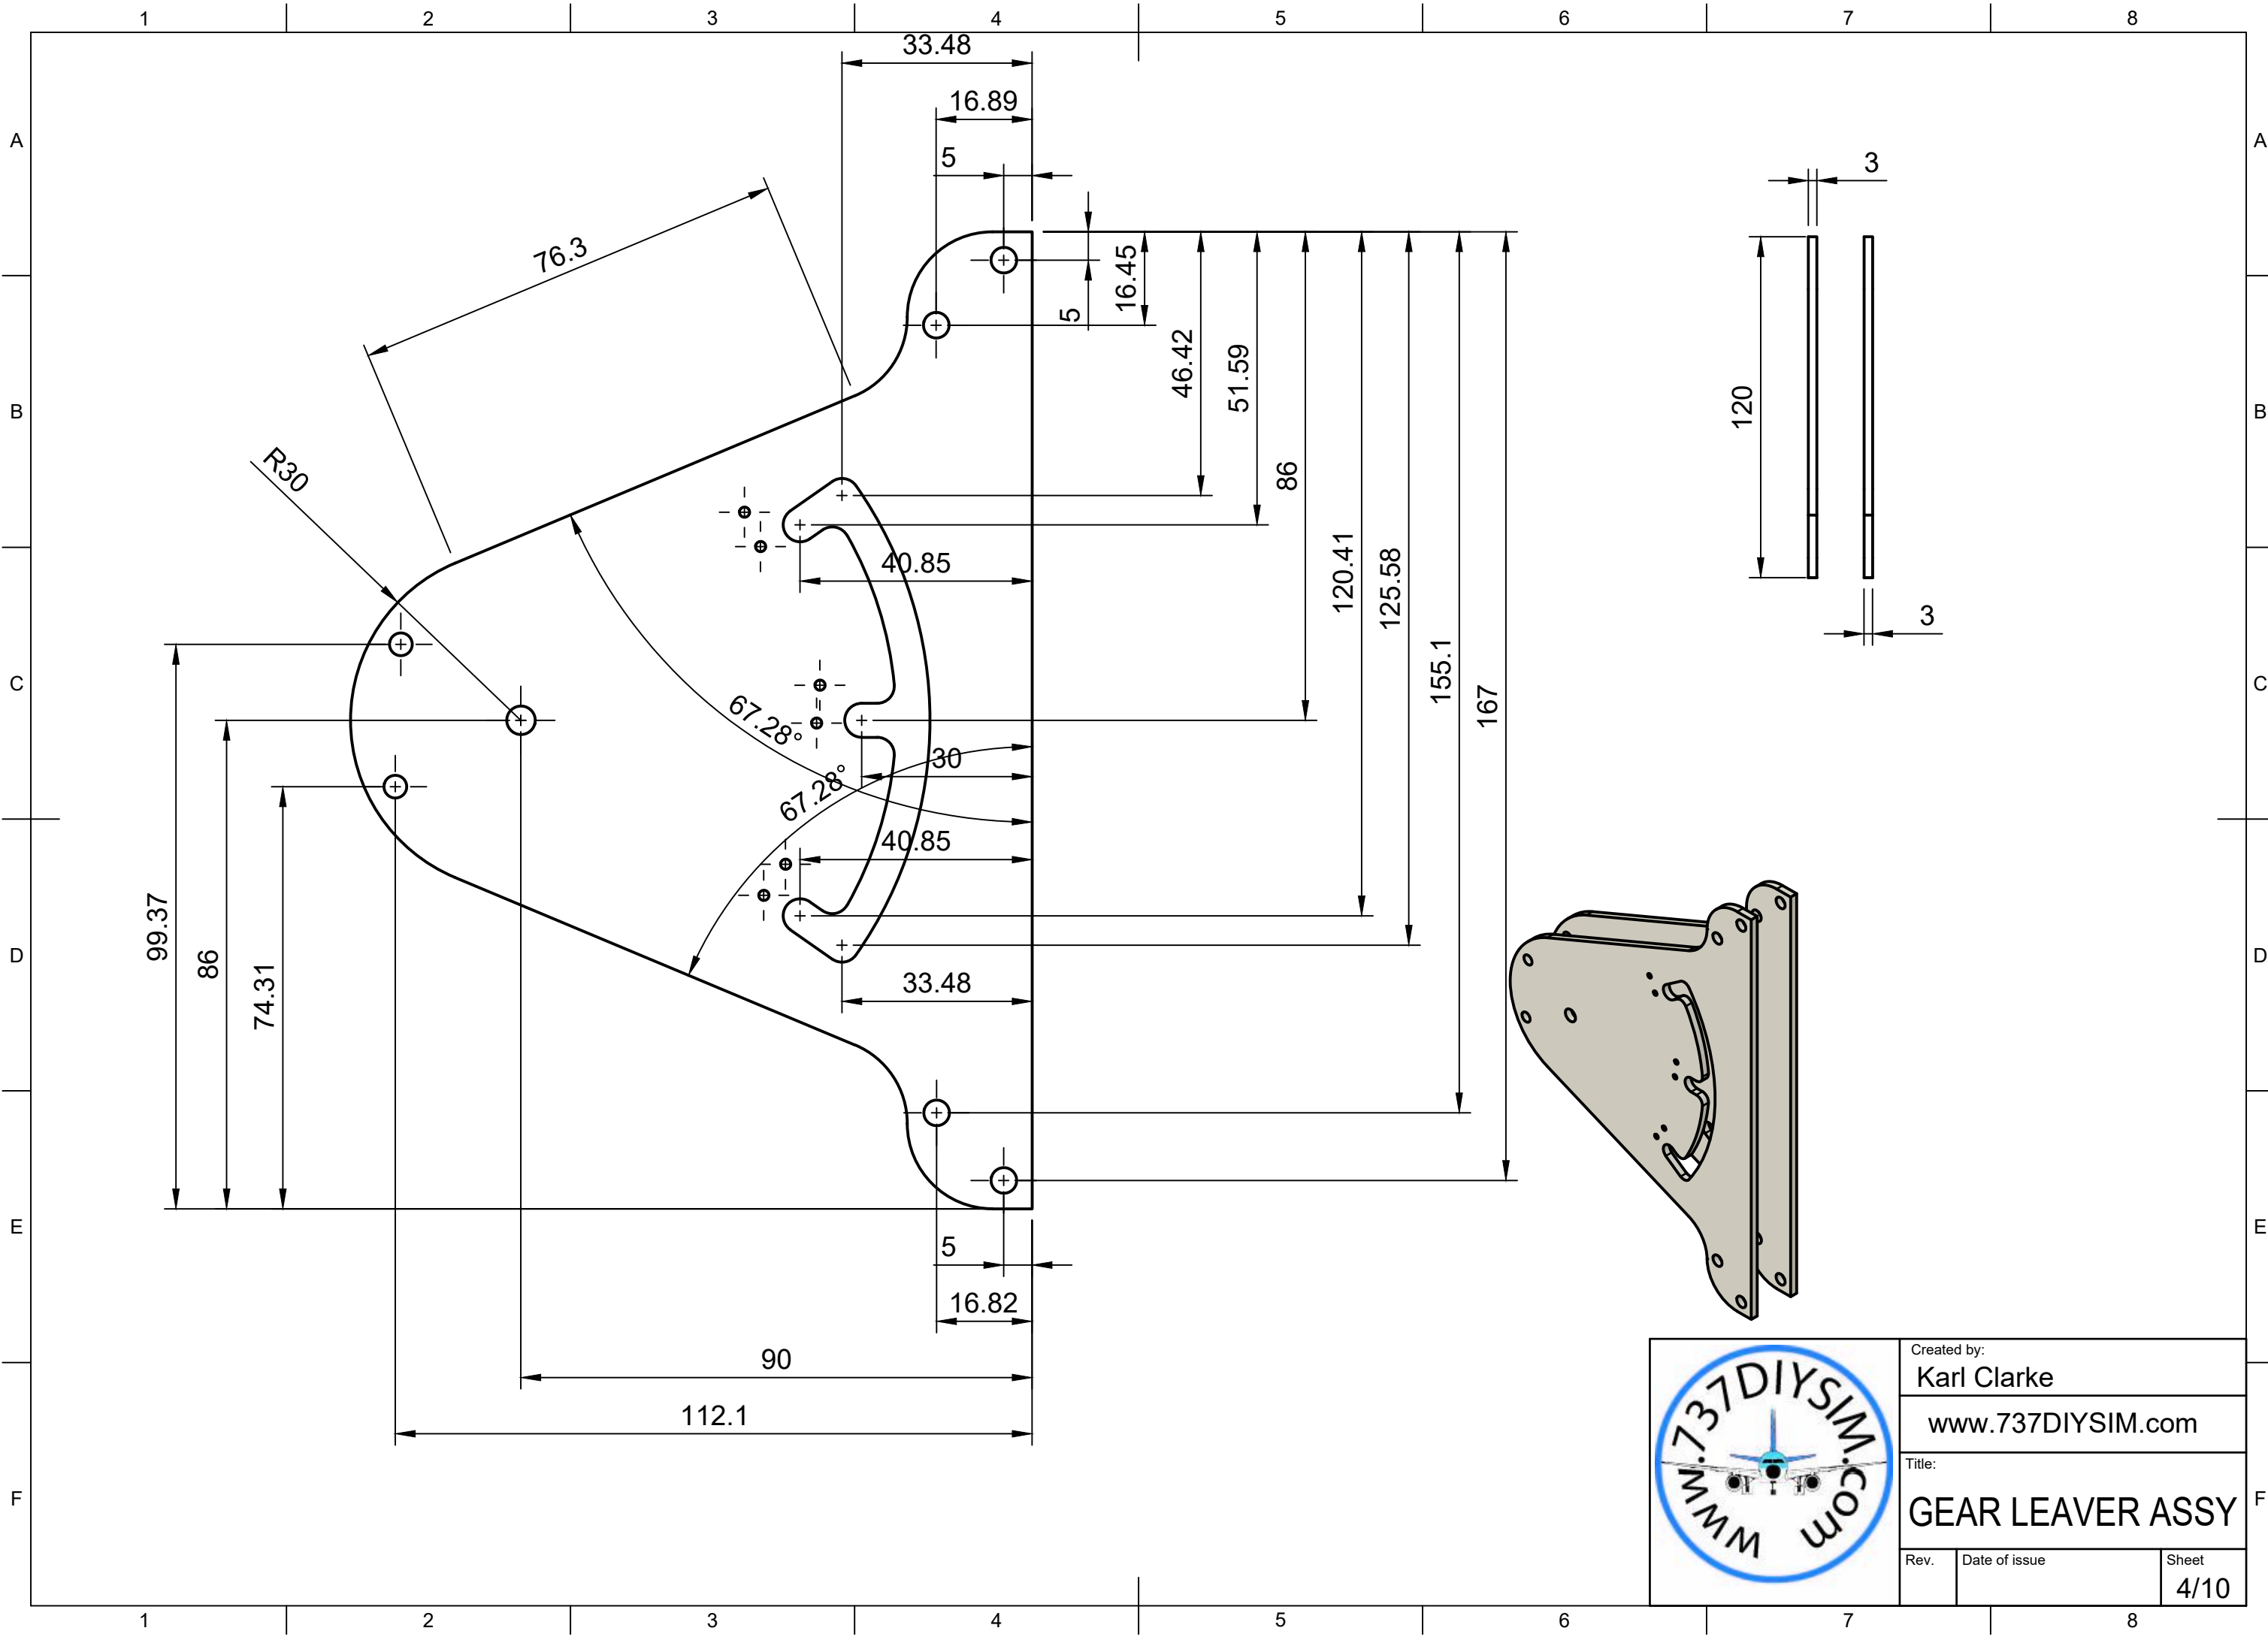

Created by: Karl Clarke		
www.737DIYSIM.com		
Title: GEAR LEVER ASSY		
Rev.	Date of issue	Sheet 4/10