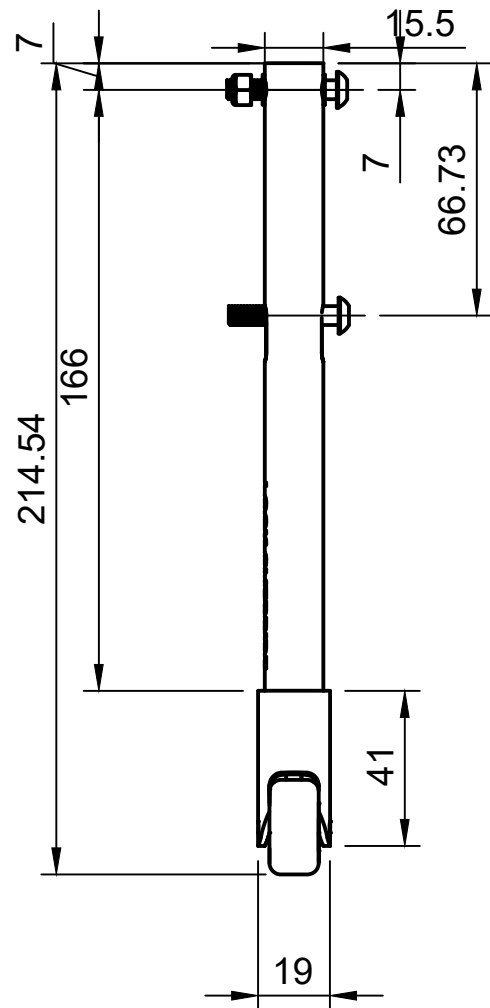

Created by: Karl Clarke		
www.737DIYSIM.com		
Title: GEAR LEVER ASSY		
Rev.	Date of issue	Sheet 10/10