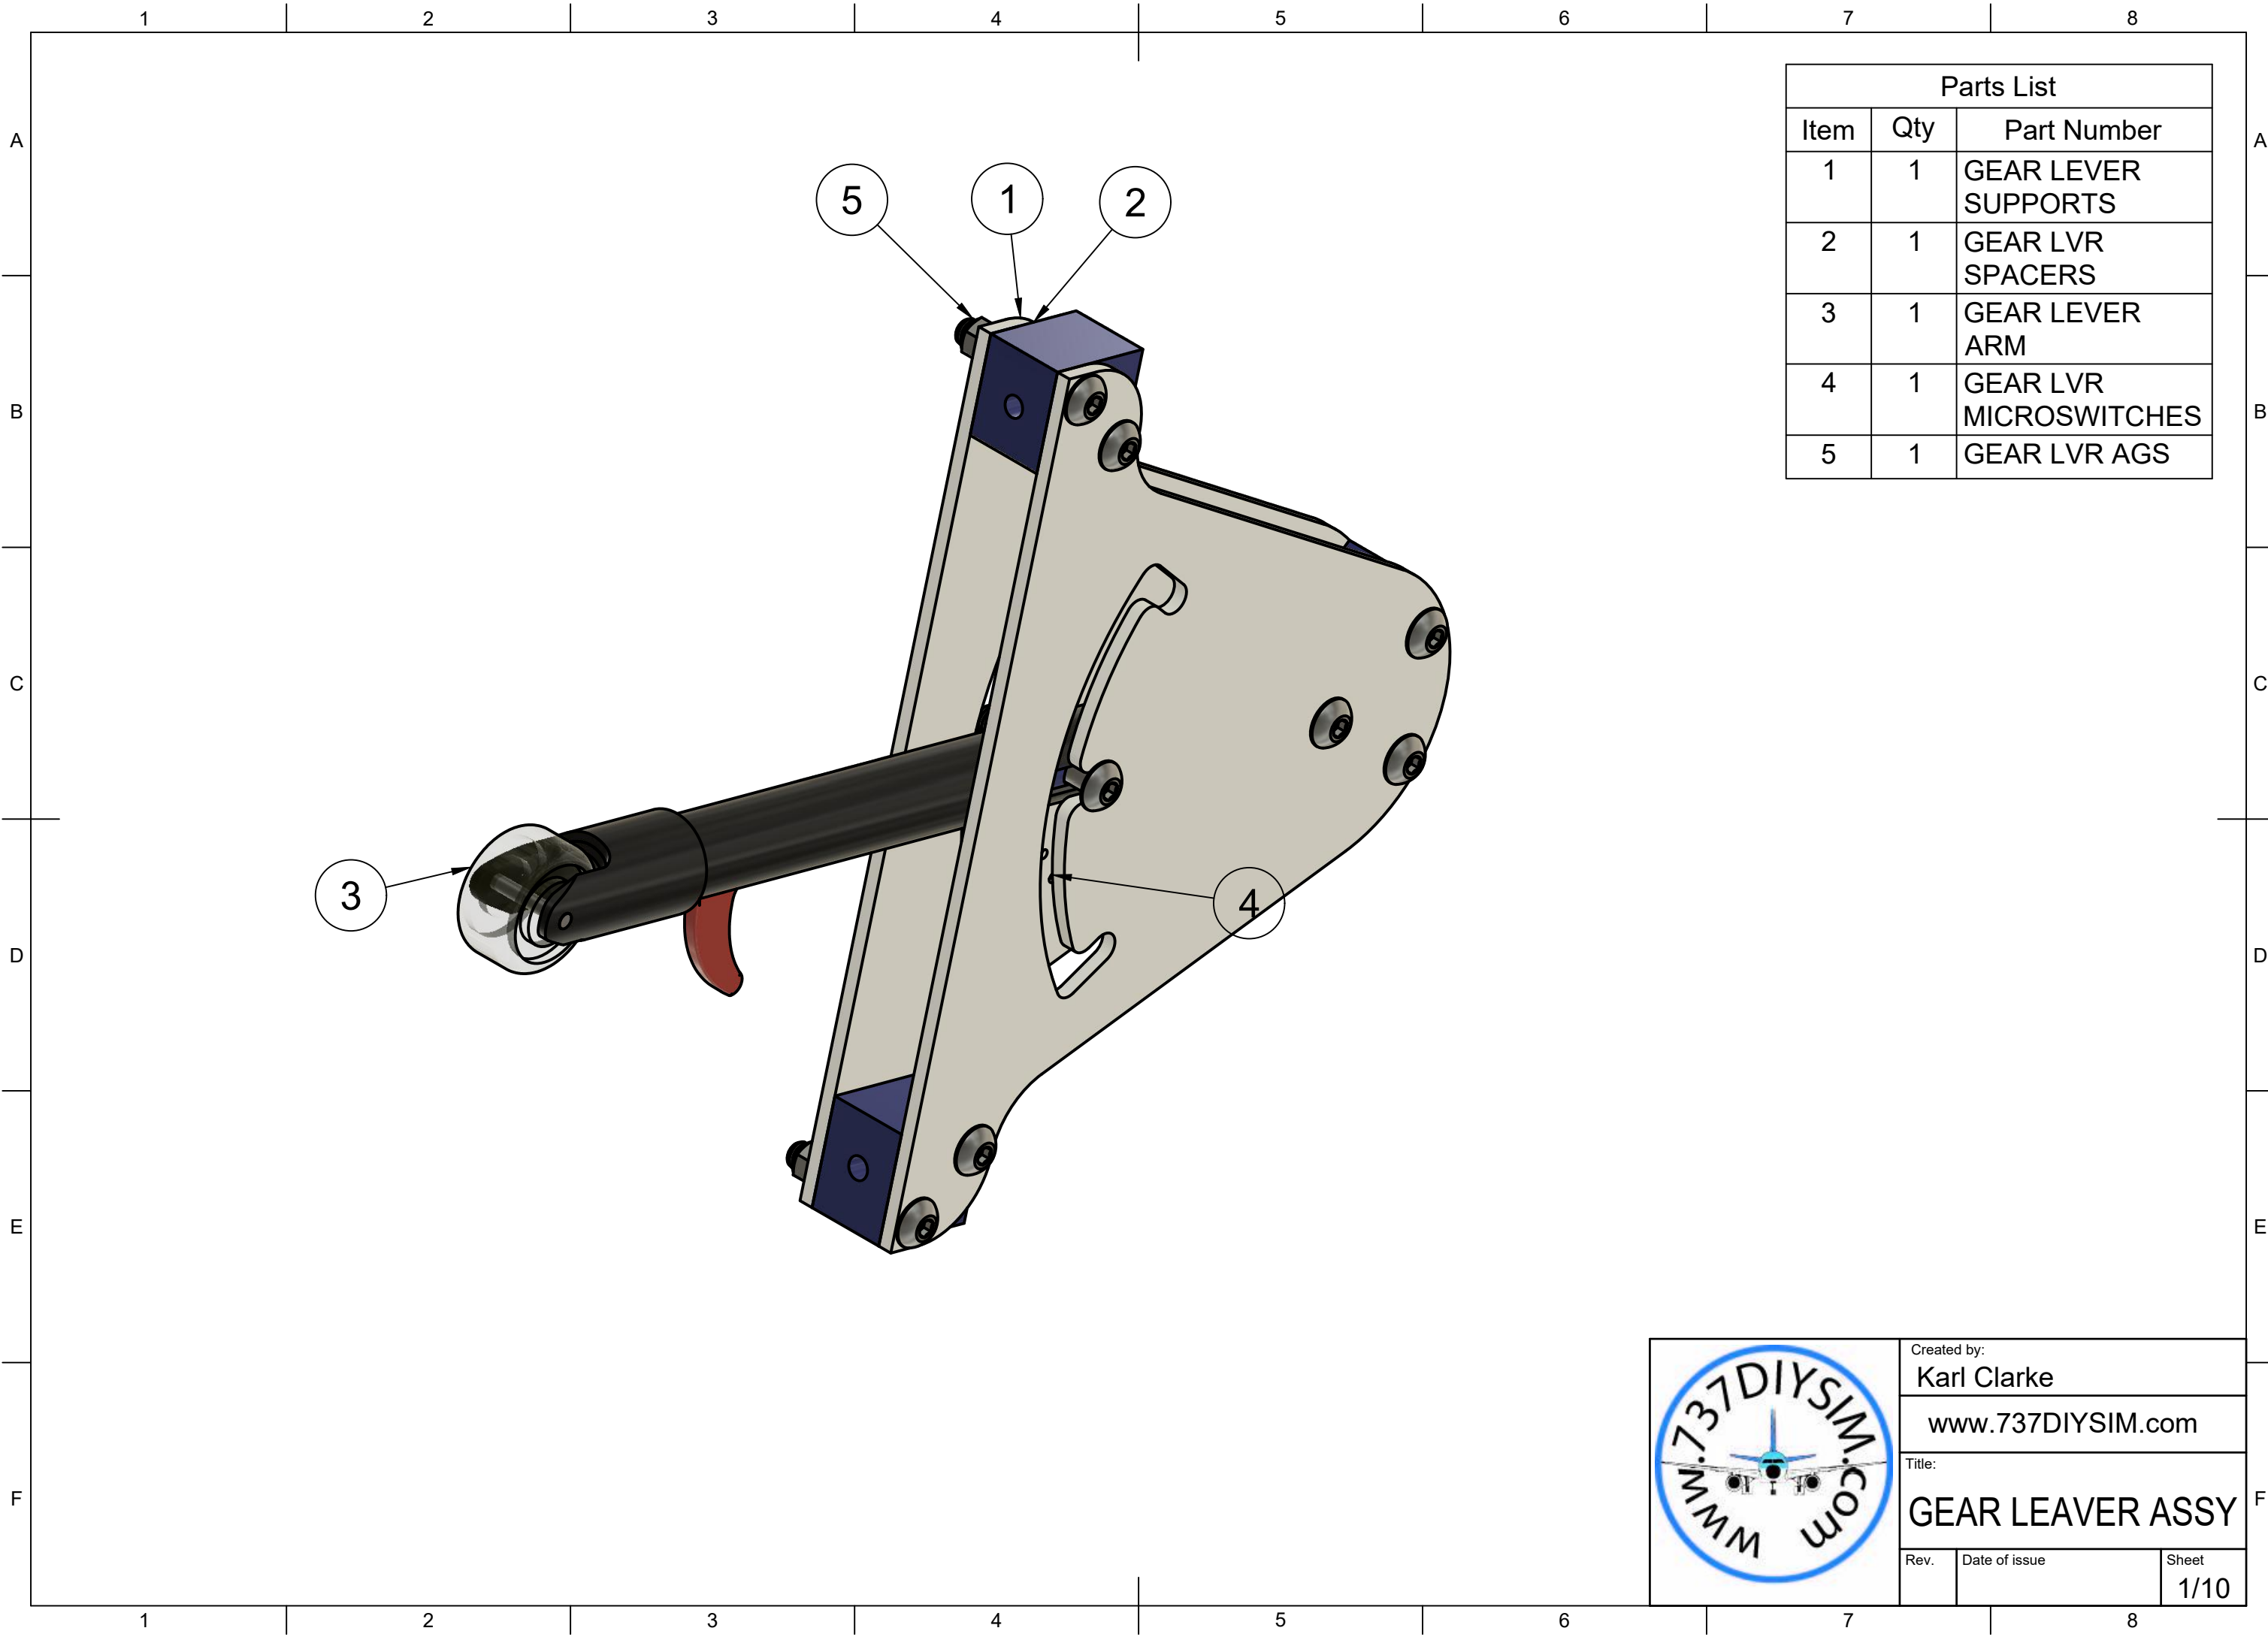

Parts List		
Item	Qty	Part Number
1	1	GEAR LEVER SUPPORTS
2	1	GEAR LVR SPACERS
3	1	GEAR LEVER ARM
4	1	GEAR LVR MICROSWITCHES
5	1	GEAR LVR AGS

	Created by: Karl Clarke	
	www.737DIYSIM.com	
	Title: GEAR LEVER ASSY	
Rev.	Date of issue	Sheet 1/10