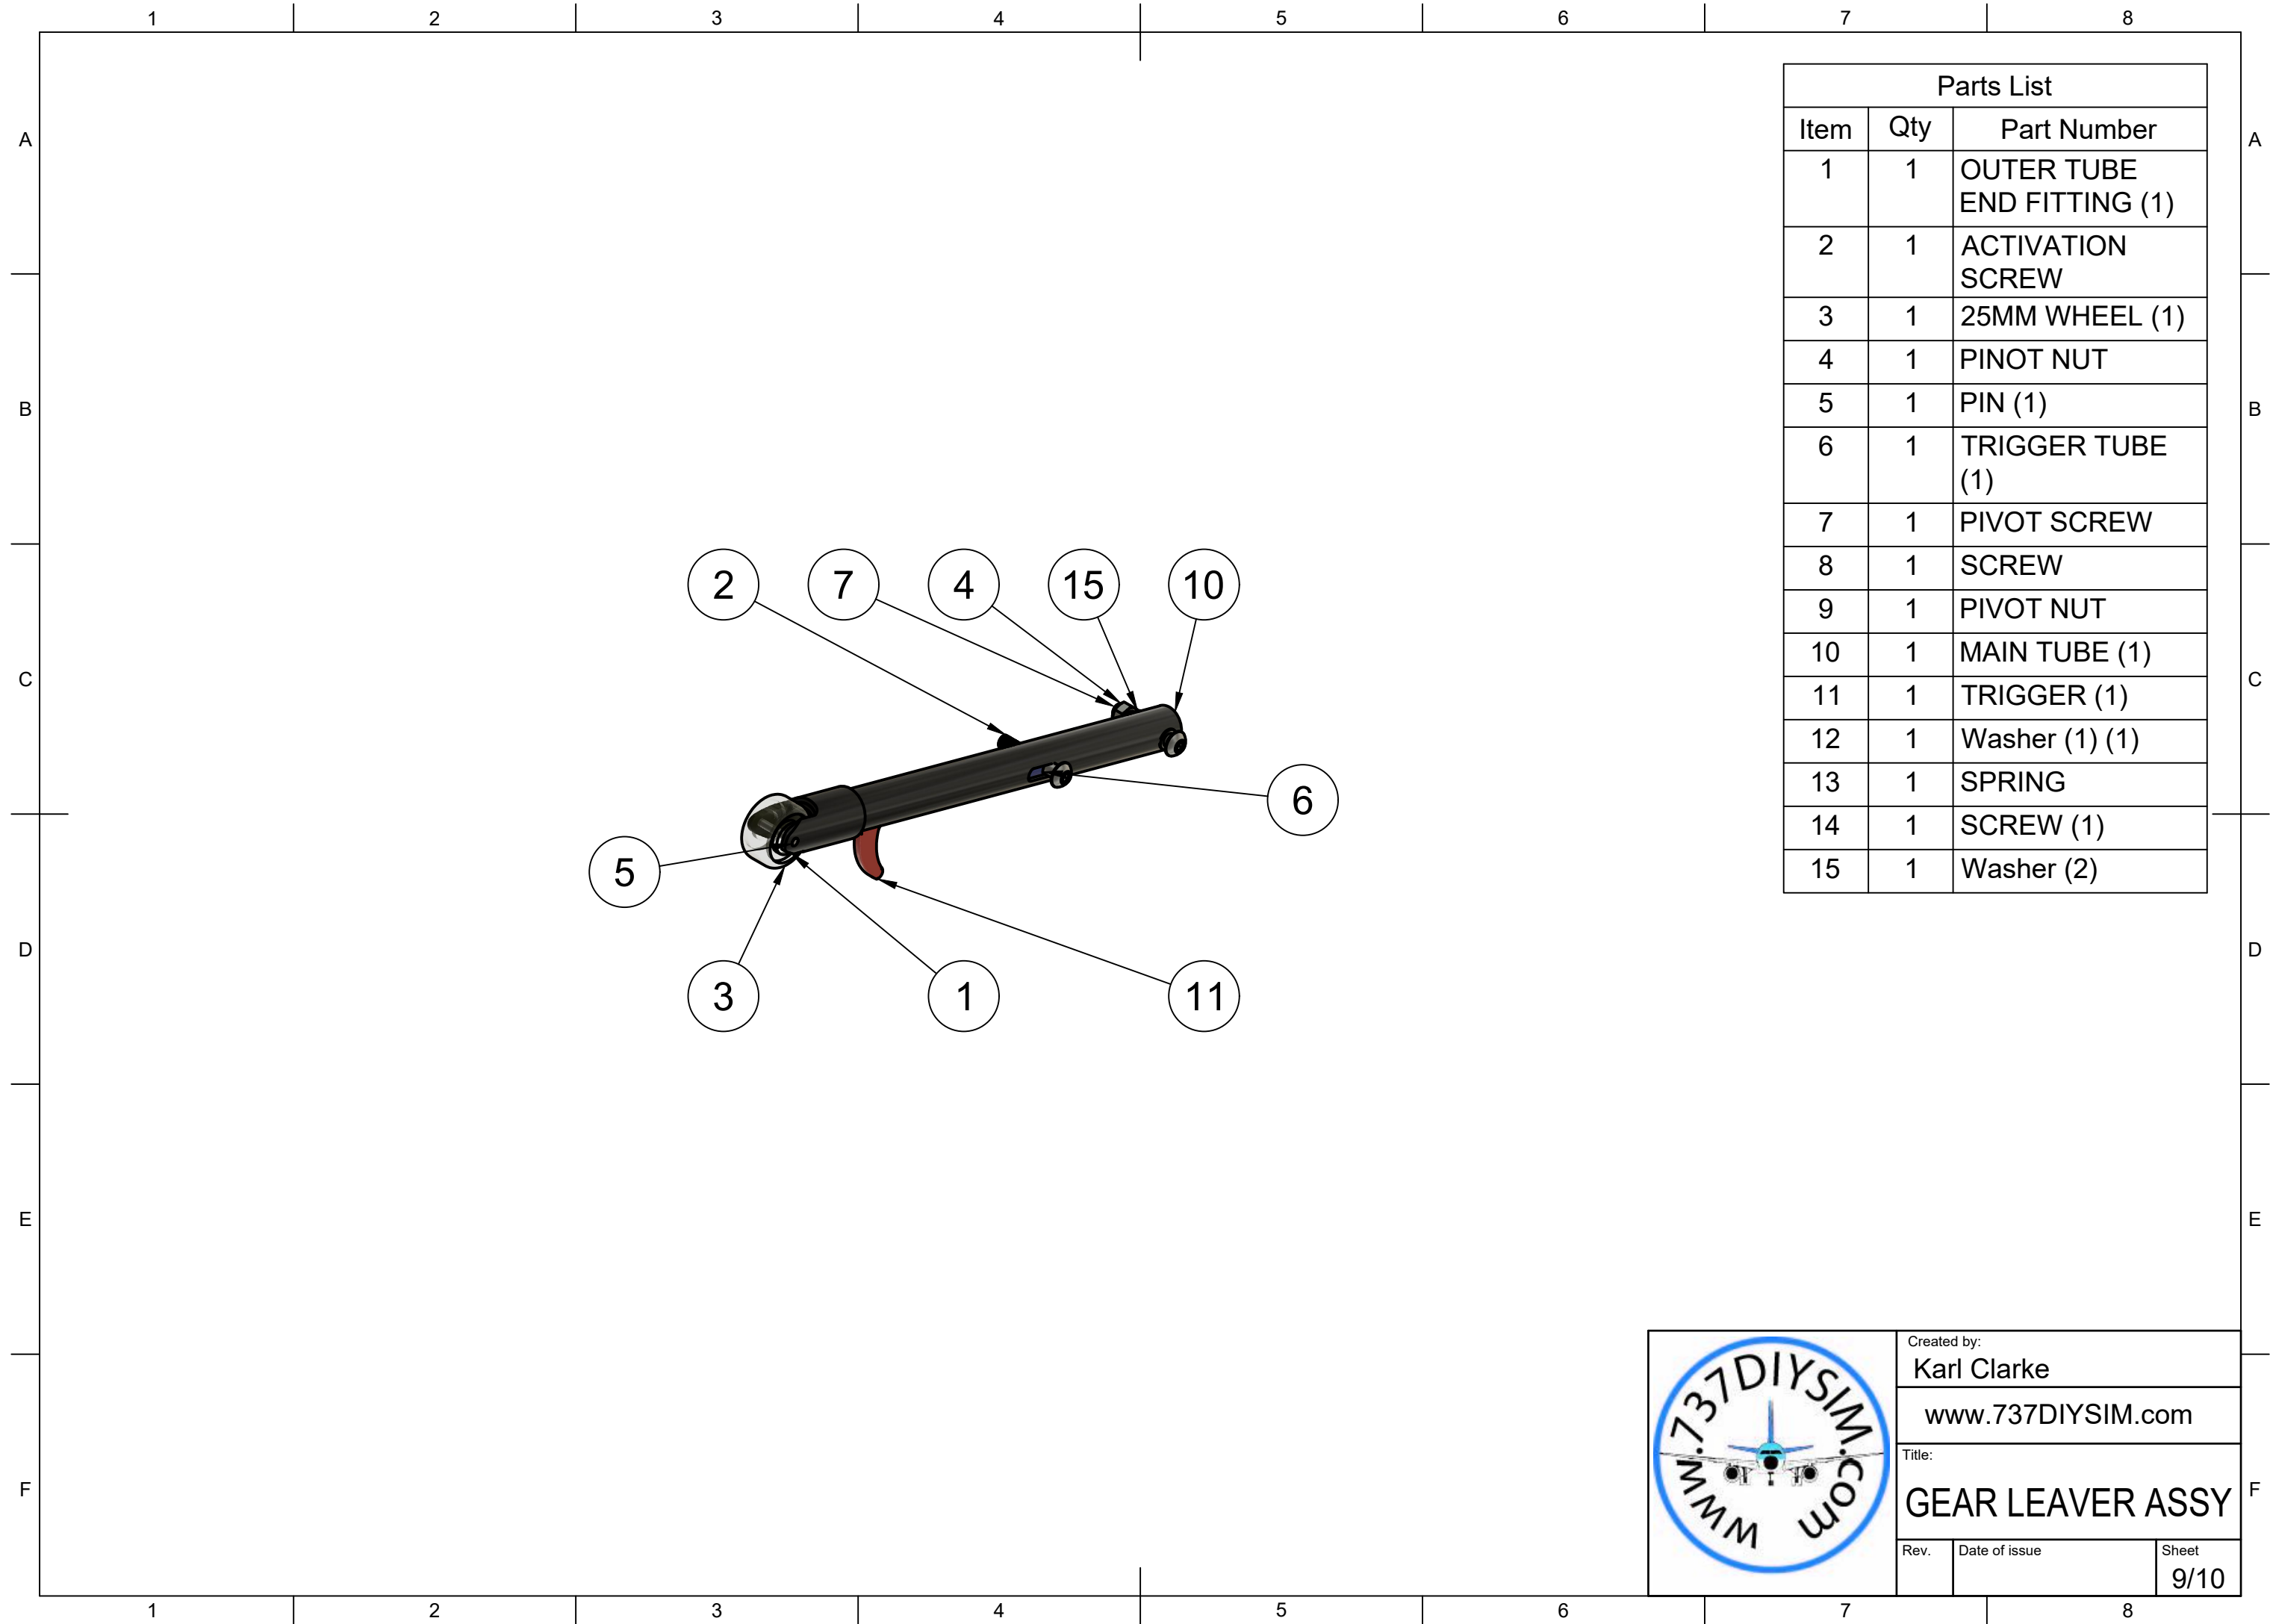

Created by: Karl Clarke		
www.737DIYSIM.com		
Title: GEAR LEAVER ASSY		
Rev.	Date of issue	Sheet 8/10

Parts List		
Item	Qty	Part Number
1	1	OUTER TUBE END FITTING (1)
2	1	ACTIVATION SCREW
3	1	25MM WHEEL (1)
4	1	PINOT NUT
5	1	PIN (1)
6	1	TRIGGER TUBE (1)
7	1	PIVOT SCREW
8	1	SCREW
9	1	PIVOT NUT
10	1	MAIN TUBE (1)
11	1	TRIGGER (1)
12	1	Washer (1) (1)
13	1	SPRING
14	1	SCREW (1)
15	1	Washer (2)