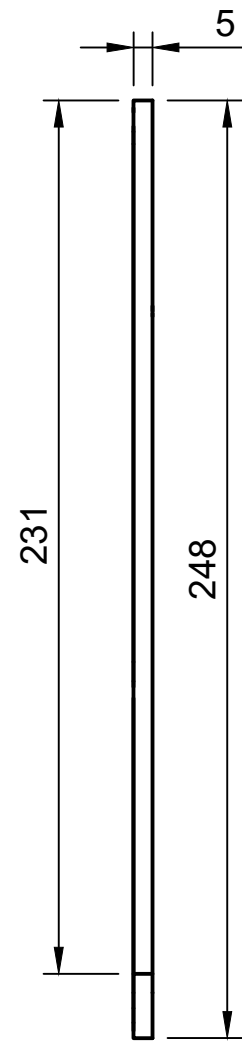

Parts List		
Item	Qty	Part Number
1	1	MIP CENTRE RH FACEPLATE
2	1	GEAR LEVER KORRY ASSY
3	1	MIP GEAR PANEL FACEPLATE
4	1	MIP GEAR LVR RUBBER
5	1	GEAR LEVER ASSY
6	1	GEAR LEVER ATT AGS
7	1	MIP CENTRE PANEL RH PANEL AGS

Parts List		
Item	Qty	Part Number
1	1	KORRY LEFT GEAR GRN ASSY
2	1	KORRY LEFT GEAR RED ASSY
3	1	KORRY RIGHT GEAR RED ASSY
4	1	KORRY RIGHT GEAR GRN ASSY
5	1	KORRY NOSE GEAR GRN ASSY
6	1	KORRY GEAR LVR NOSE RED

SEE KORRY PALNS FOR DIMENSIONS

	Created by: Karl Clarke	
	www.737DIYSIM.com	
	Title: GEAR LVR PANEL	
Rev.	Date of issue	Sheet 3/10

Parts List		
Item	Qty	Part Number
1	1	Landing Gear Face Panel (1)

	Created by:	
	Karl Clarke	
	www.737DIYSIM.com	
	Title:	
GEAR LVR PANEL		
Rev.	Date of issue	Sheet
		4/10

Created by: Karl Clarke		
www.737DIYSIM.com		
Title: GEAR LEAVER ASSY		
Rev.	Date of issue	Sheet 8/10

Parts List		
Item	Qty	Part Number
1	1	OUTER TUBE END FITTING (1)
2	1	ACTIVATION SCREW
3	1	25MM WHEEL (1)
4	1	PINOT NUT
5	1	PIN (1)
6	1	TRIGGER TUBE (1)
7	1	PIVOT SCREW
8	1	SCREW
9	1	PIVOT NUT
10	1	MAIN TUBE (1)
11	1	TRIGGER (1)
12	1	Washer (1) (1)
13	1	SPRING
14	1	SCREW (1)
15	1	Washer (2)