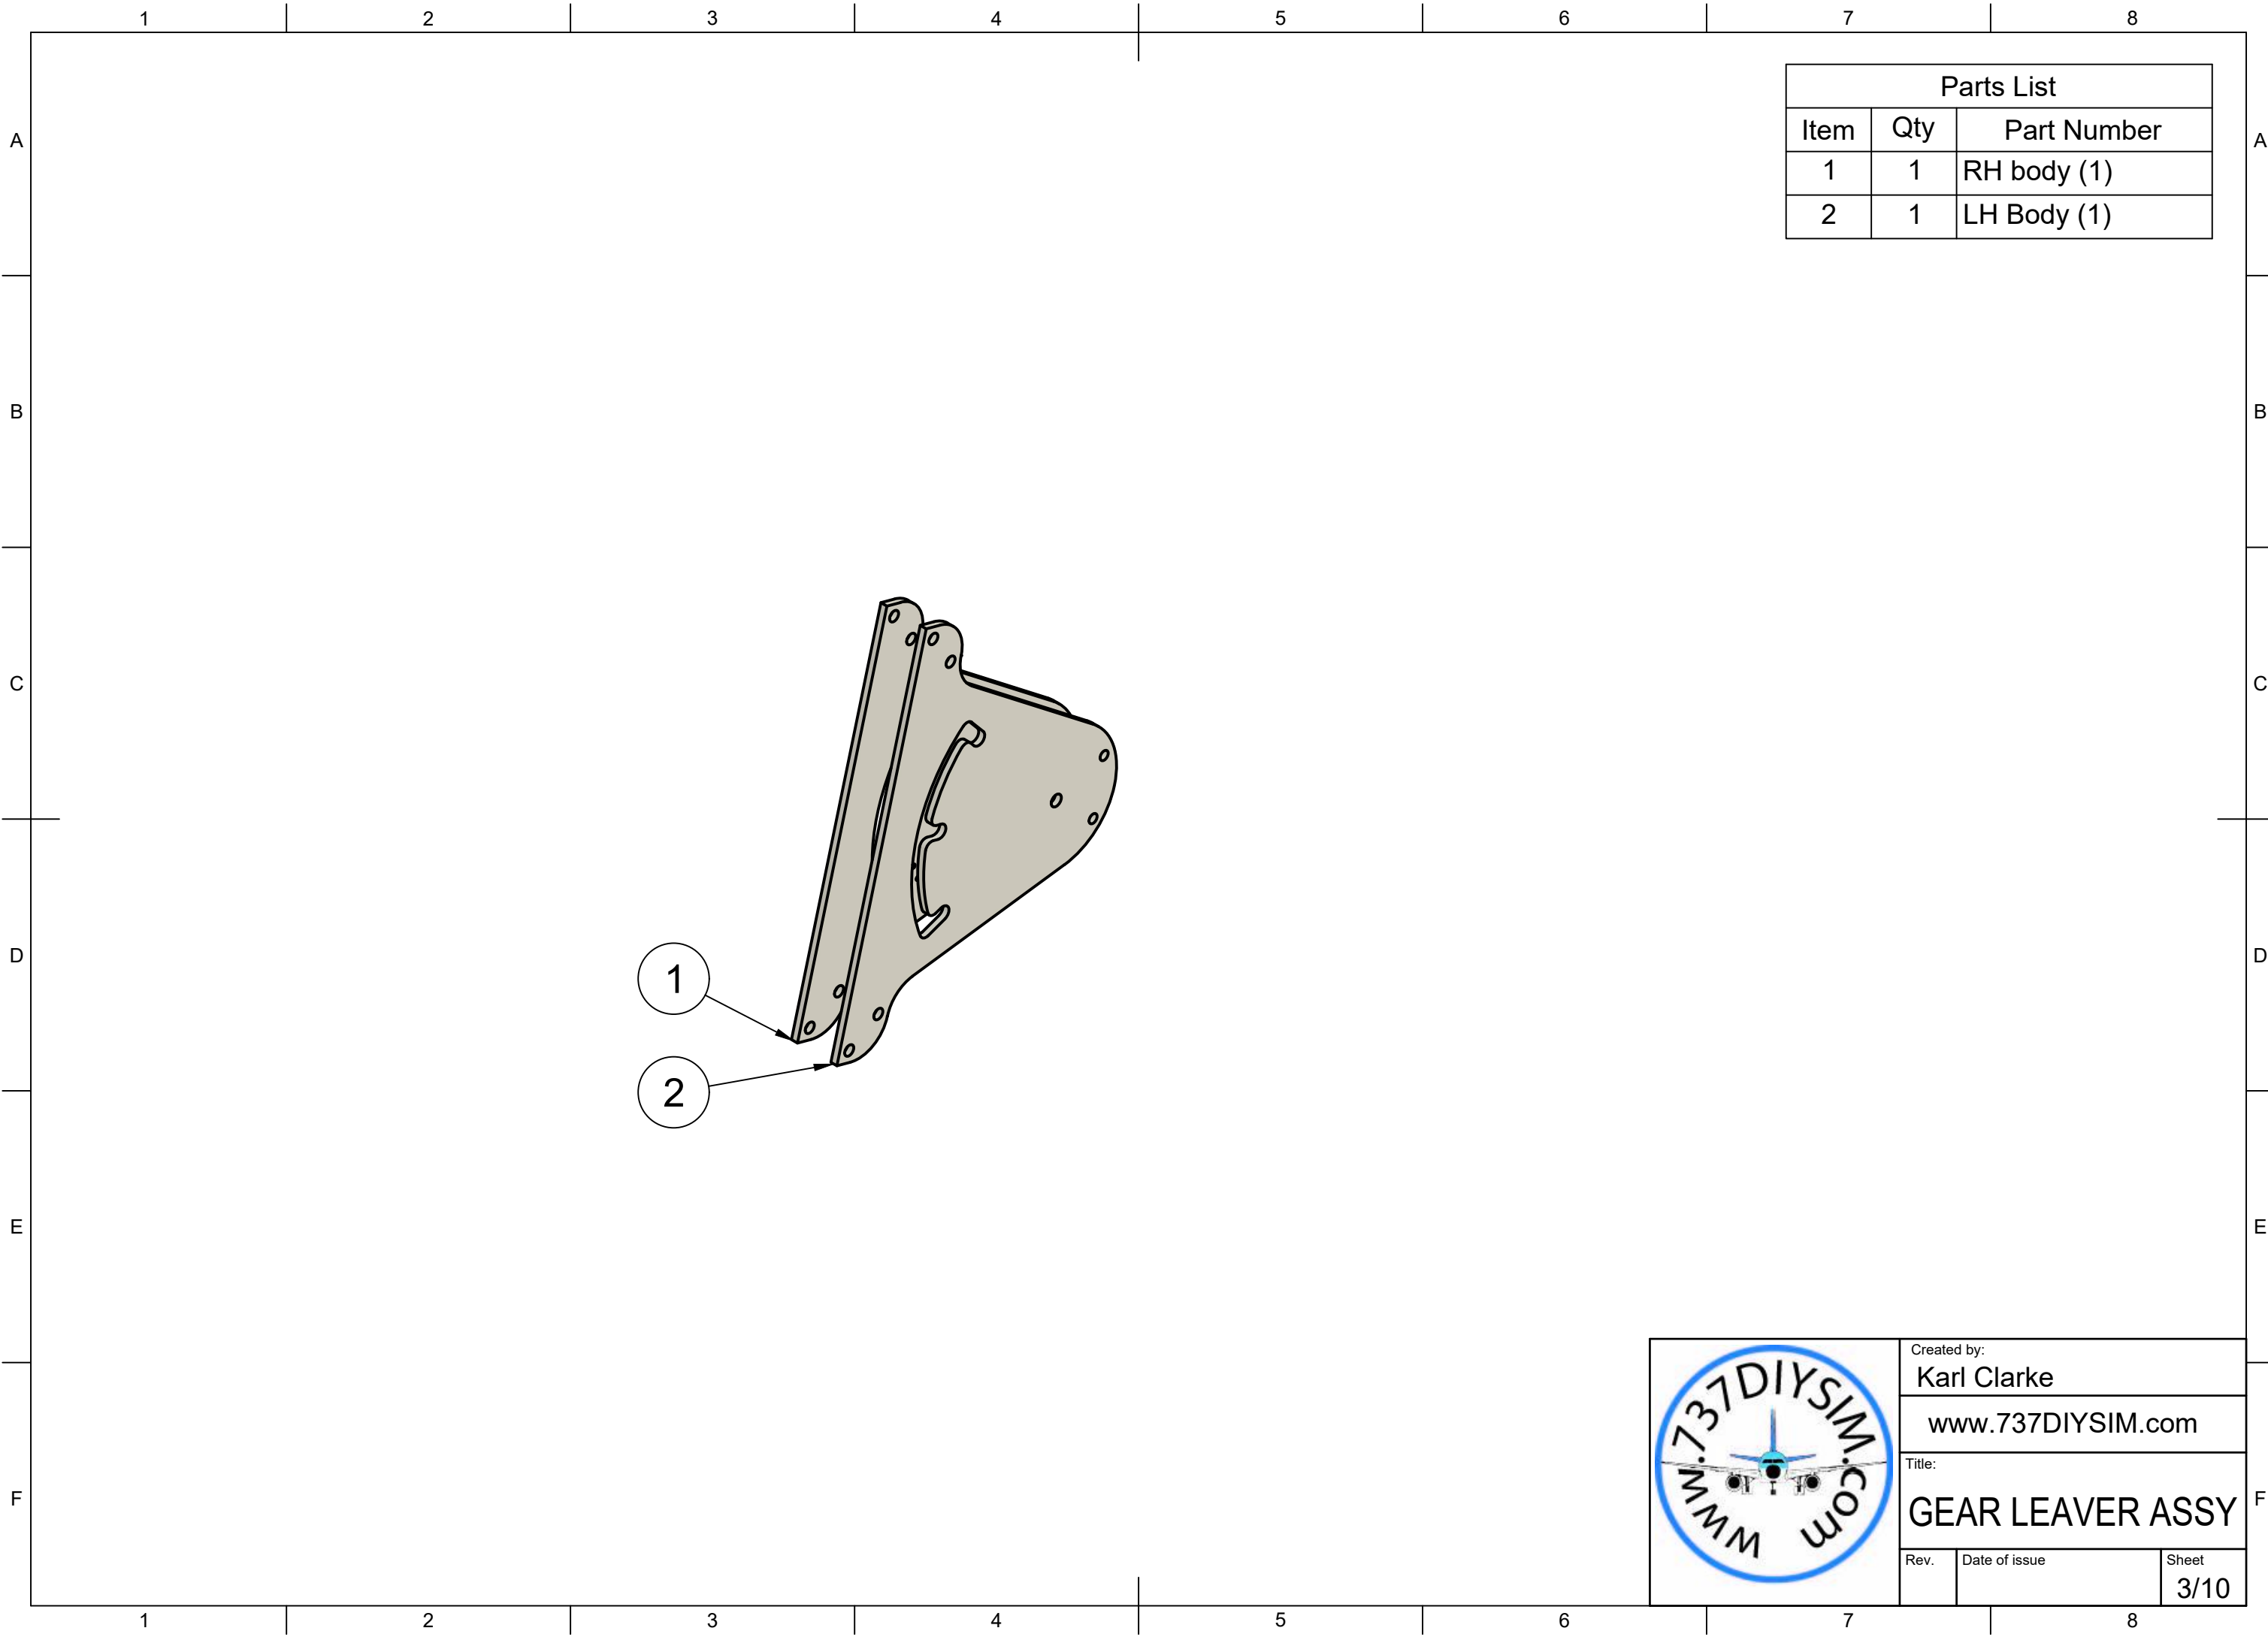

Parts List		
Item	Qty	Part Number
1	1	RH body (1)
2	1	LH Body (1)

Created by: Karl Clarke		
www.737DIYSIM.com		
Title: GEAR LEAVER ASSY		
Rev.	Date of issue	Sheet 3/10