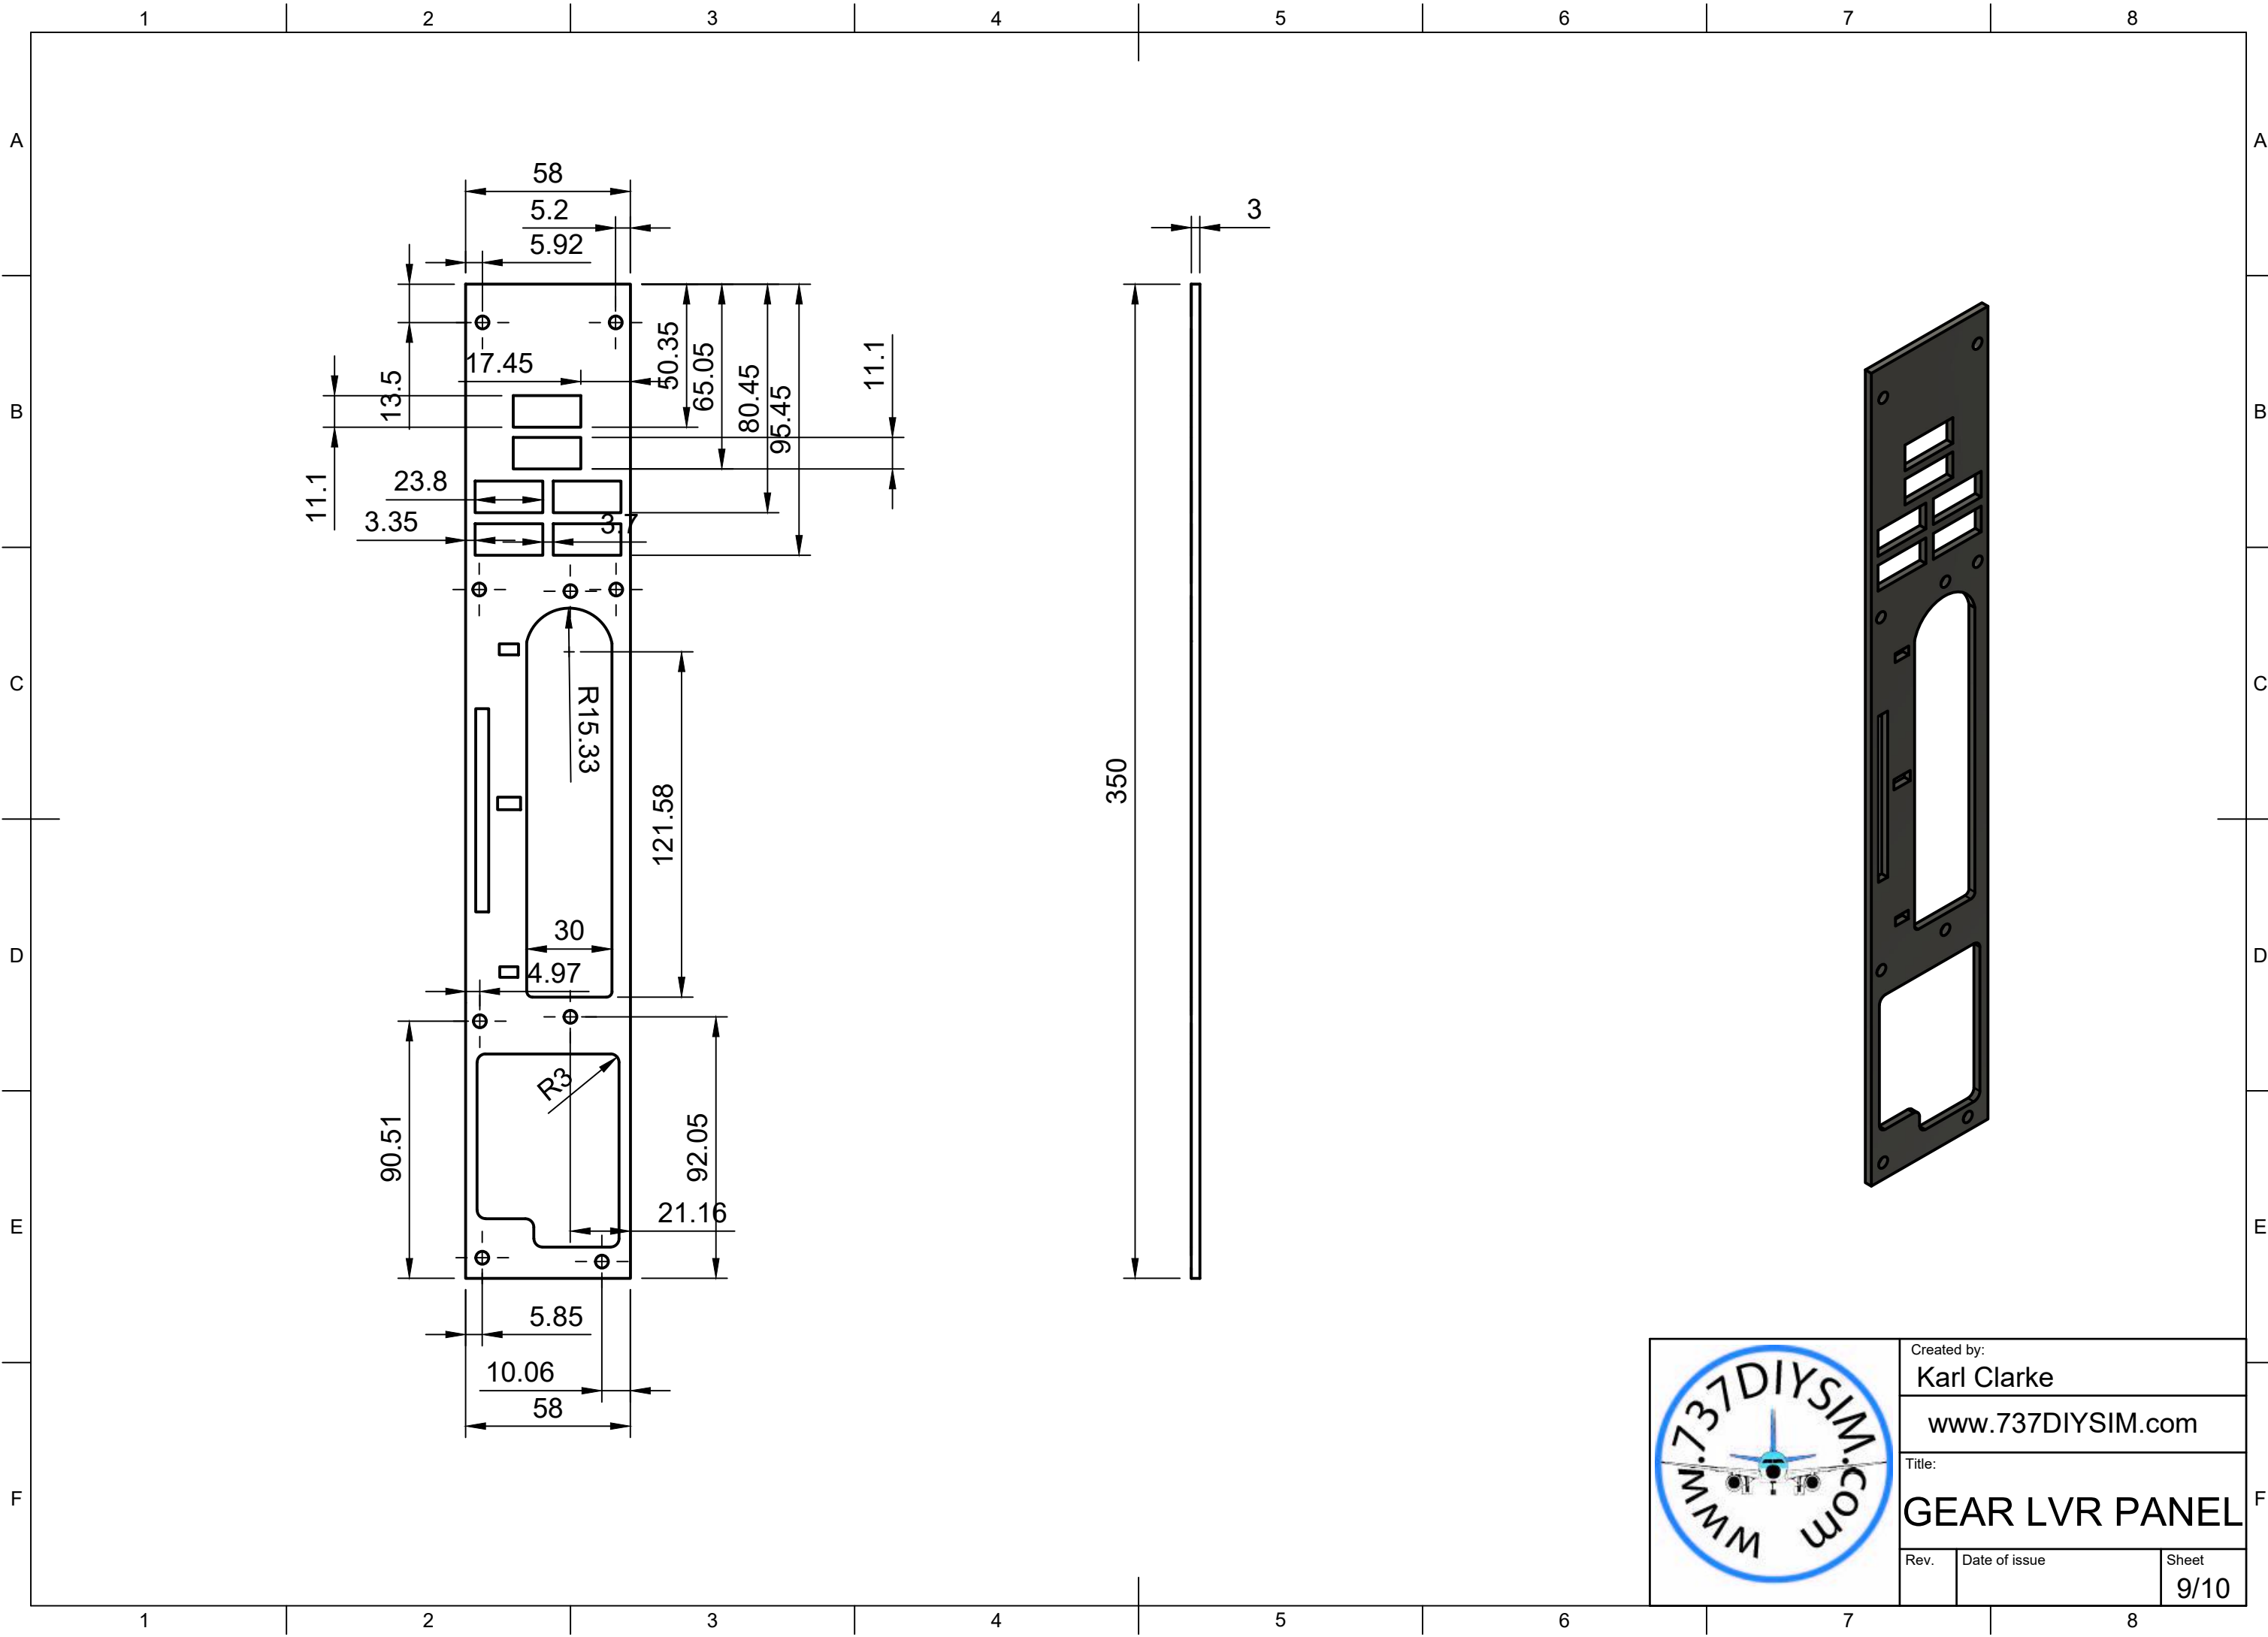

Created by: Karl Clarke		
www.737DIYSIM.com		
Title: GEAR LVR PANEL		
Rev.	Date of issue	Sheet 9/10