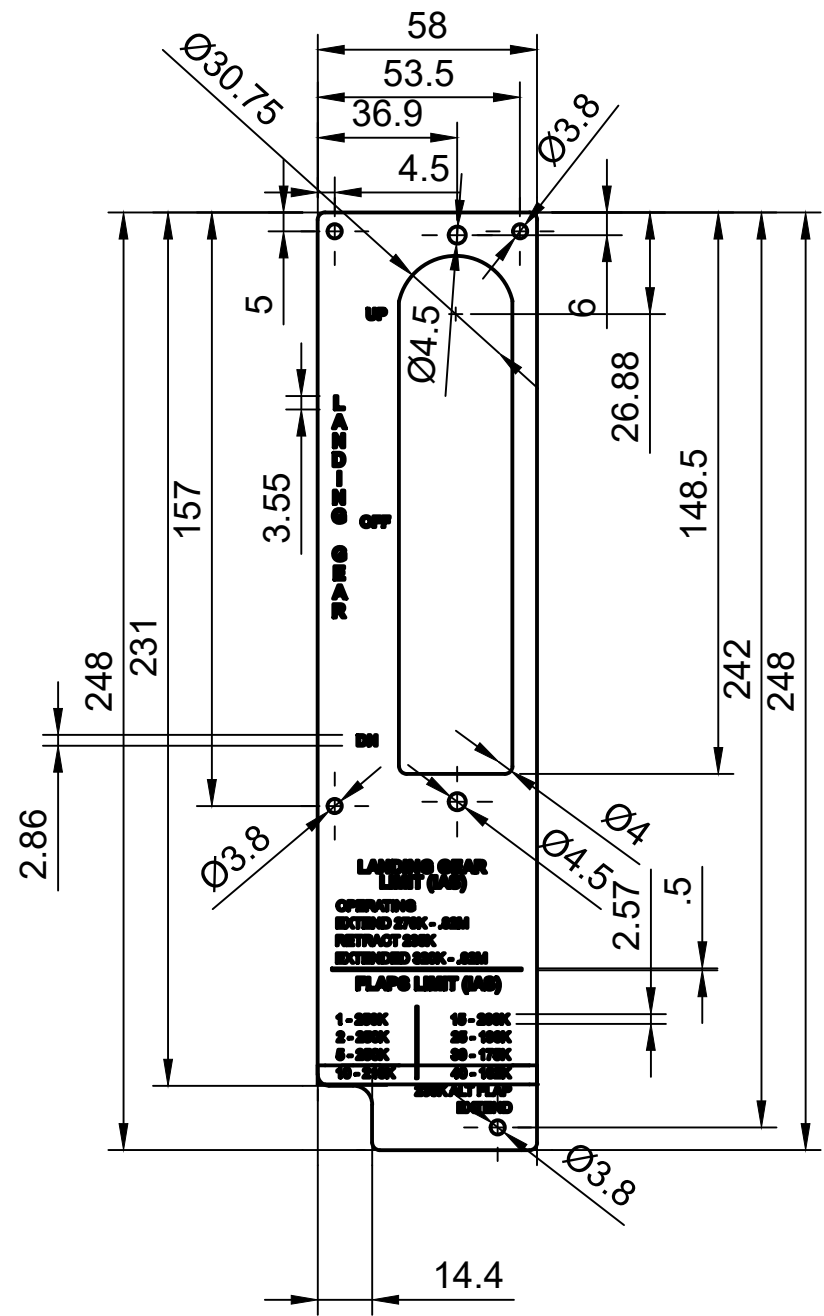

Parts List		
Item	Qty	Part Number
1	1	MIP CENTRE RH FACEPLATE
2	1	GEAR LEVER KORRY ASSY
3	1	MIP GEAR PANEL FACEPLATE
4	1	MIP GEAR LVR RUBBER
5	1	GEAR LEVER ASSY
6	1	GEAR LEVER ATT AGS
7	1	MIP CENTRE PANEL RH PANEL AGS

Parts List		
Item	Qty	Part Number
1	1	KORRY LEFT GEAR GRN ASSY
2	1	KORRY LEFT GEAR RED ASSY
3	1	KORRY RIGHT GEAR RED ASSY
4	1	KORRY RIGHT GEAR GRN ASSY
5	1	KORRY NOSE GEAR GRN ASSY
6	1	KORRY GEAR LVR NOSE RED

SEE KORRY PALNS FOR DIMENSIONS

	Created by: Karl Clarke	
	www.737DIYSIM.com	
	Title: GEAR LVR PANEL	
Rev.	Date of issue	Sheet 3/10

Parts List		
Item	Qty	Part Number
1	1	Landing Gear Face Panel (1)

	Created by:	
	Karl Clarke	
	www.737DIYSIM.com	
	Title:	
GEAR LVR PANEL		
Rev.	Date of issue	Sheet
		4/10

Created by: Karl Clarke		
www.737DIYSIM.com		
Title: GEAR LEAVER ASSY		
Rev.	Date of issue	Sheet 8/10

Parts List		
Item	Qty	Part Number
1	1	OUTER TUBE END FITTING (1)
2	1	ACTIVATION SCREW
3	1	25MM WHEEL (1)
4	1	PINOT NUT
5	1	PIN (1)
6	1	TRIGGER TUBE (1)
7	1	PIVOT SCREW
8	1	SCREW
9	1	PIVOT NUT
10	1	MAIN TUBE (1)
11	1	TRIGGER (1)
12	1	Washer (1) (1)
13	1	SPRING
14	1	SCREW (1)
15	1	Washer (2)