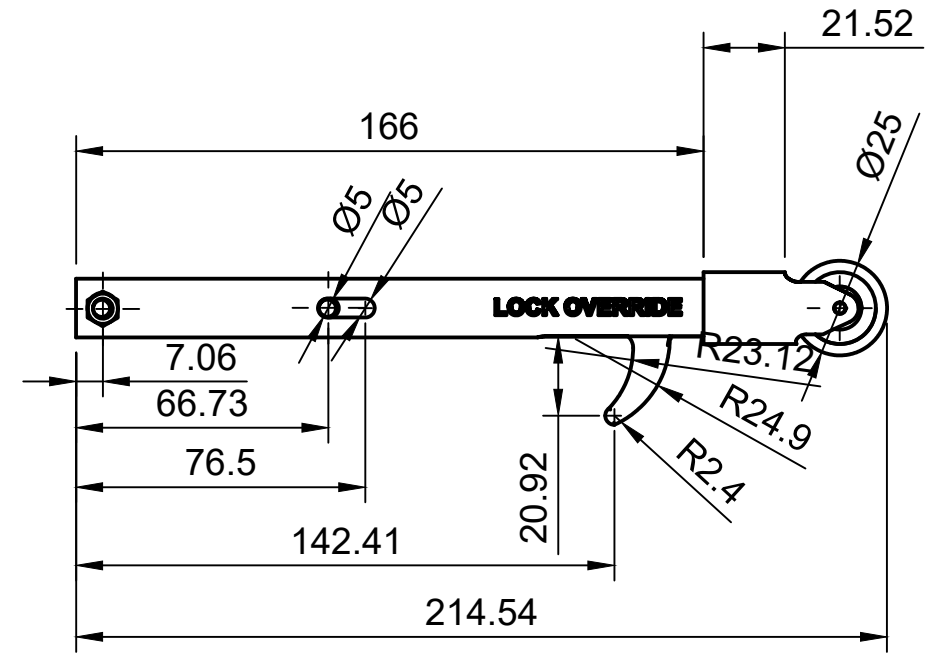

Created by: Karl Clarke		
www.737DIYSIM.com		
Title: GEAR LEVER ASSY		
Rev.	Date of issue	Sheet 10/10