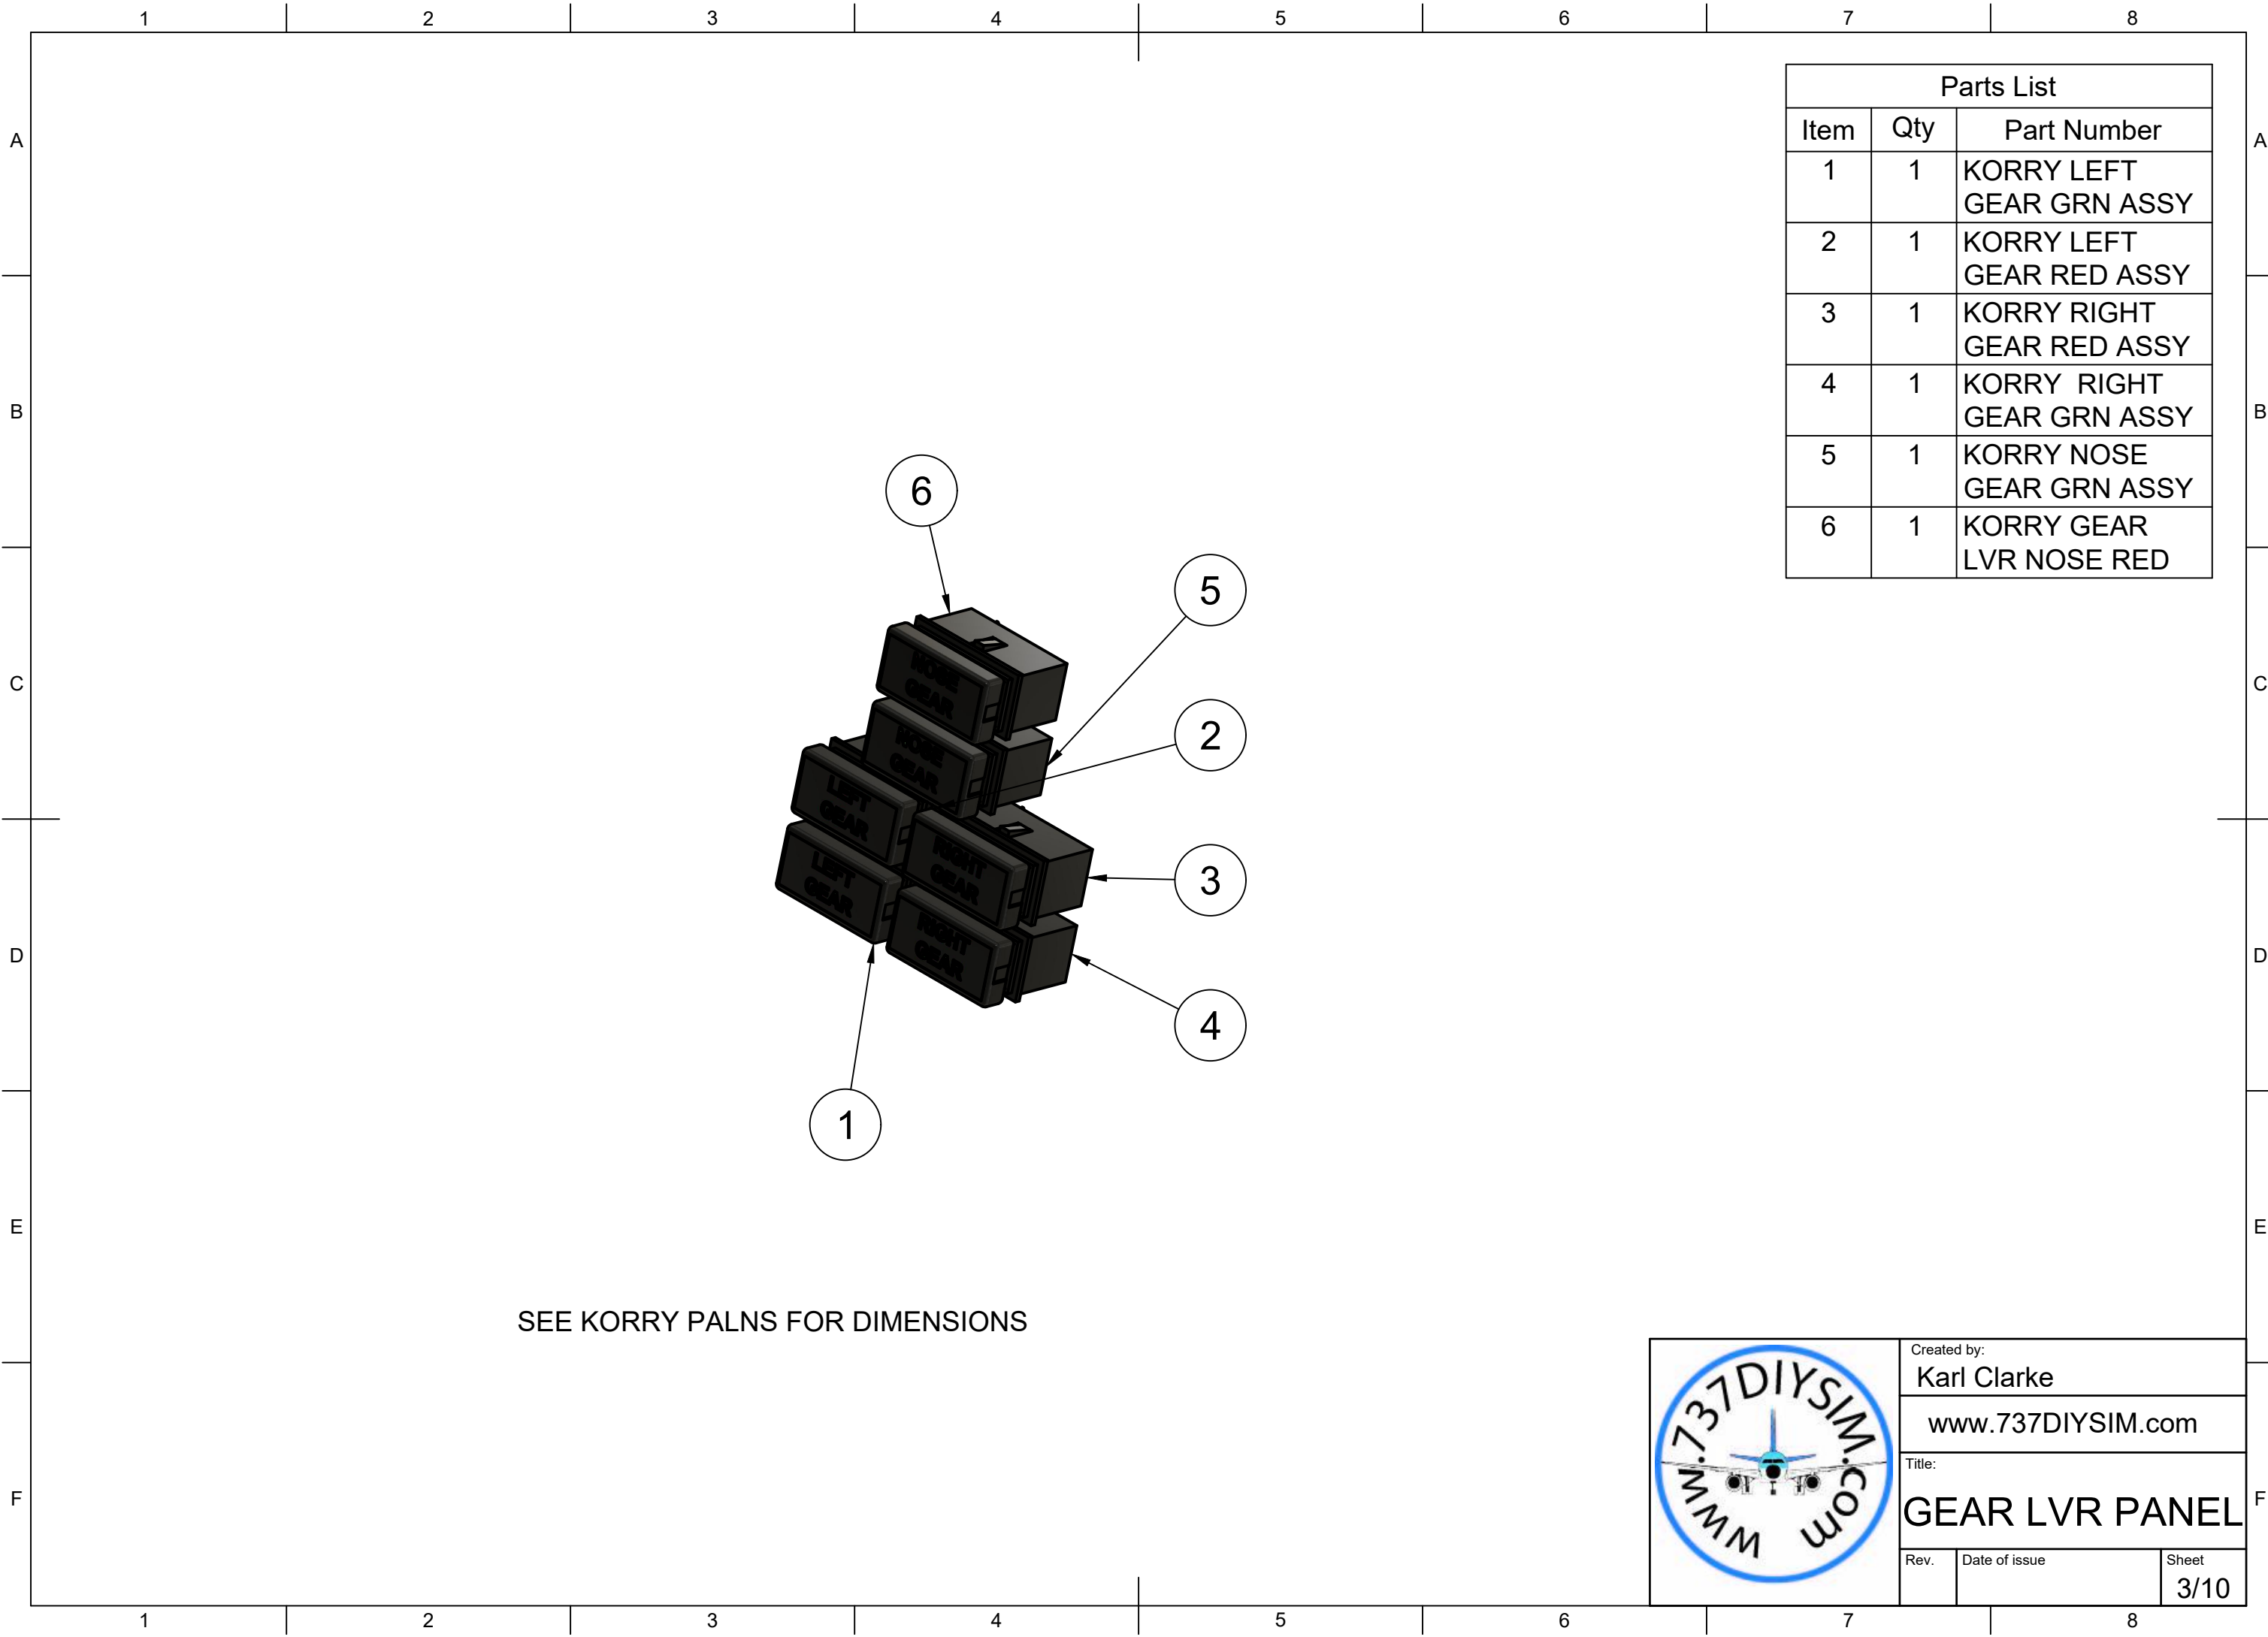

Parts List		
Item	Qty	Part Number
1	1	KORRY LEFT GEAR GRN ASSY
2	1	KORRY LEFT GEAR RED ASSY
3	1	KORRY RIGHT GEAR RED ASSY
4	1	KORRY RIGHT GEAR GRN ASSY
5	1	KORRY NOSE GEAR GRN ASSY
6	1	KORRY GEAR LVR NOSE RED

SEE KORRY PALNS FOR DIMENSIONS

	Created by: Karl Clarke	
	www.737DIYSIM.com	
	Title: GEAR LVR PANEL	
Rev.	Date of issue	Sheet 3/10