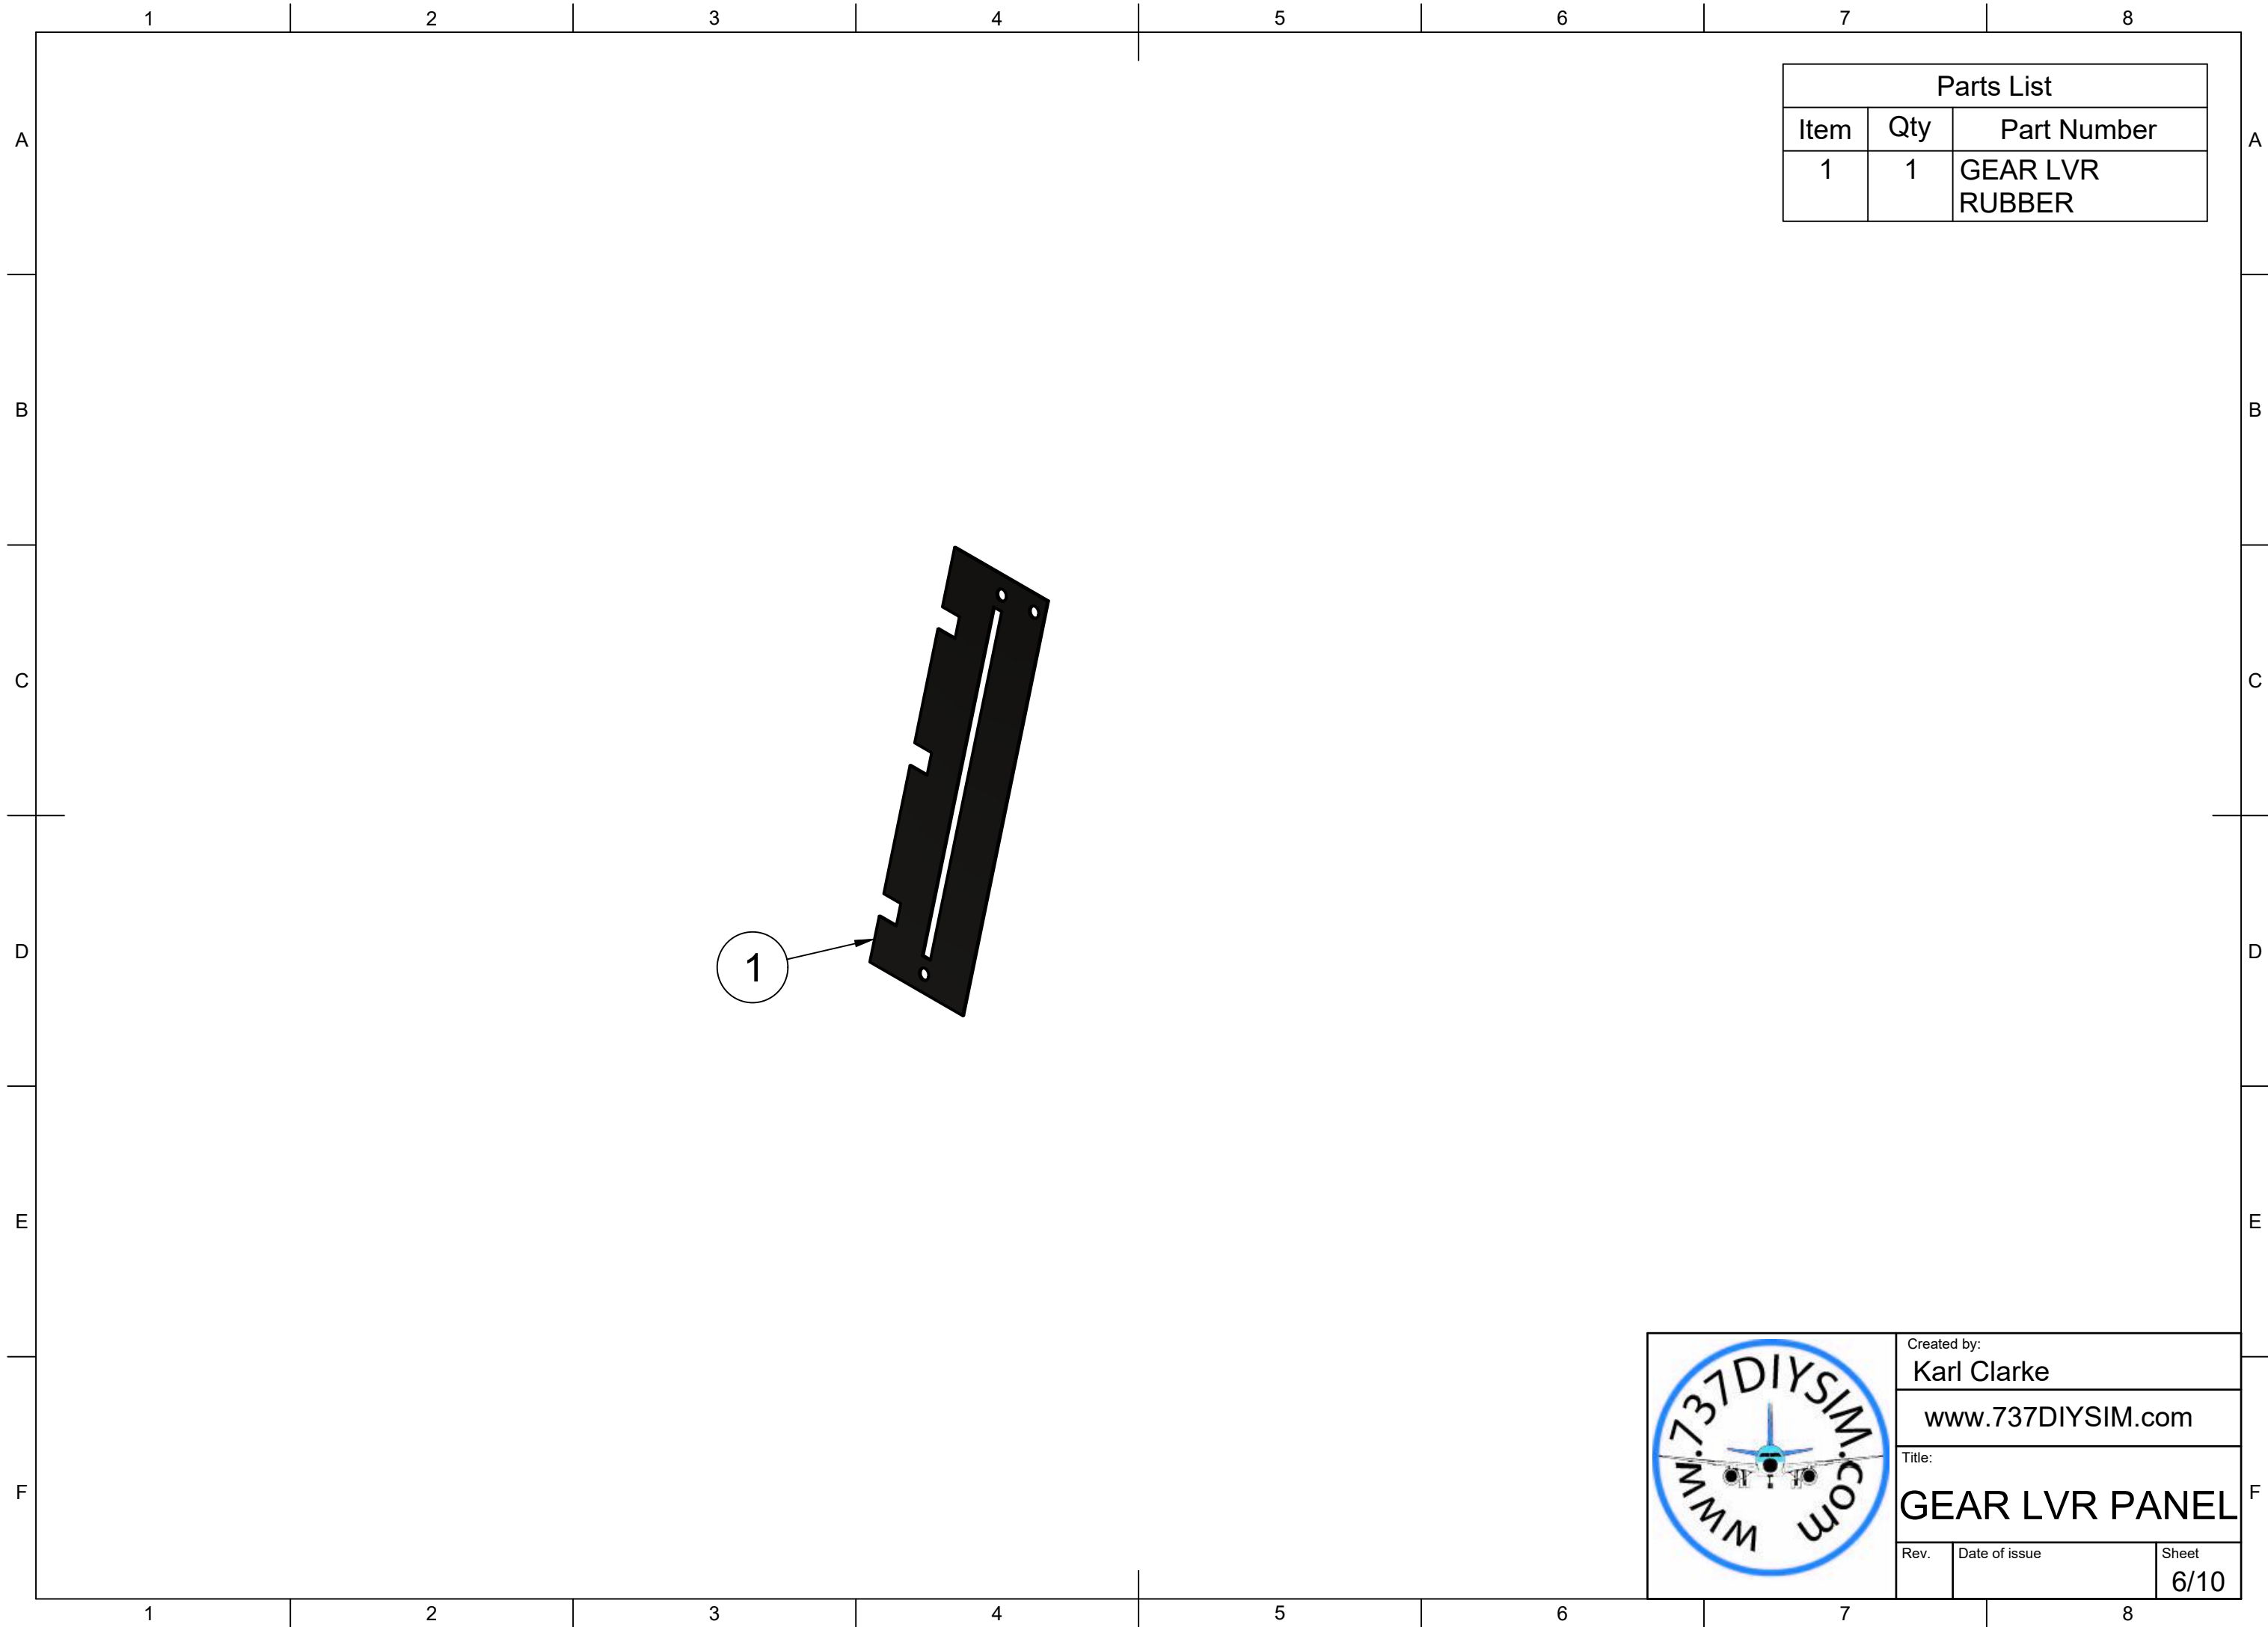

Parts List		
Item	Qty	Part Number
1	1	GEAR LVR RUBBER

1

Created by: Karl Clarke		
www.737DIYSIM.com		
Title: GEAR LVR PANEL		
Rev.	Date of issue	Sheet 6/10