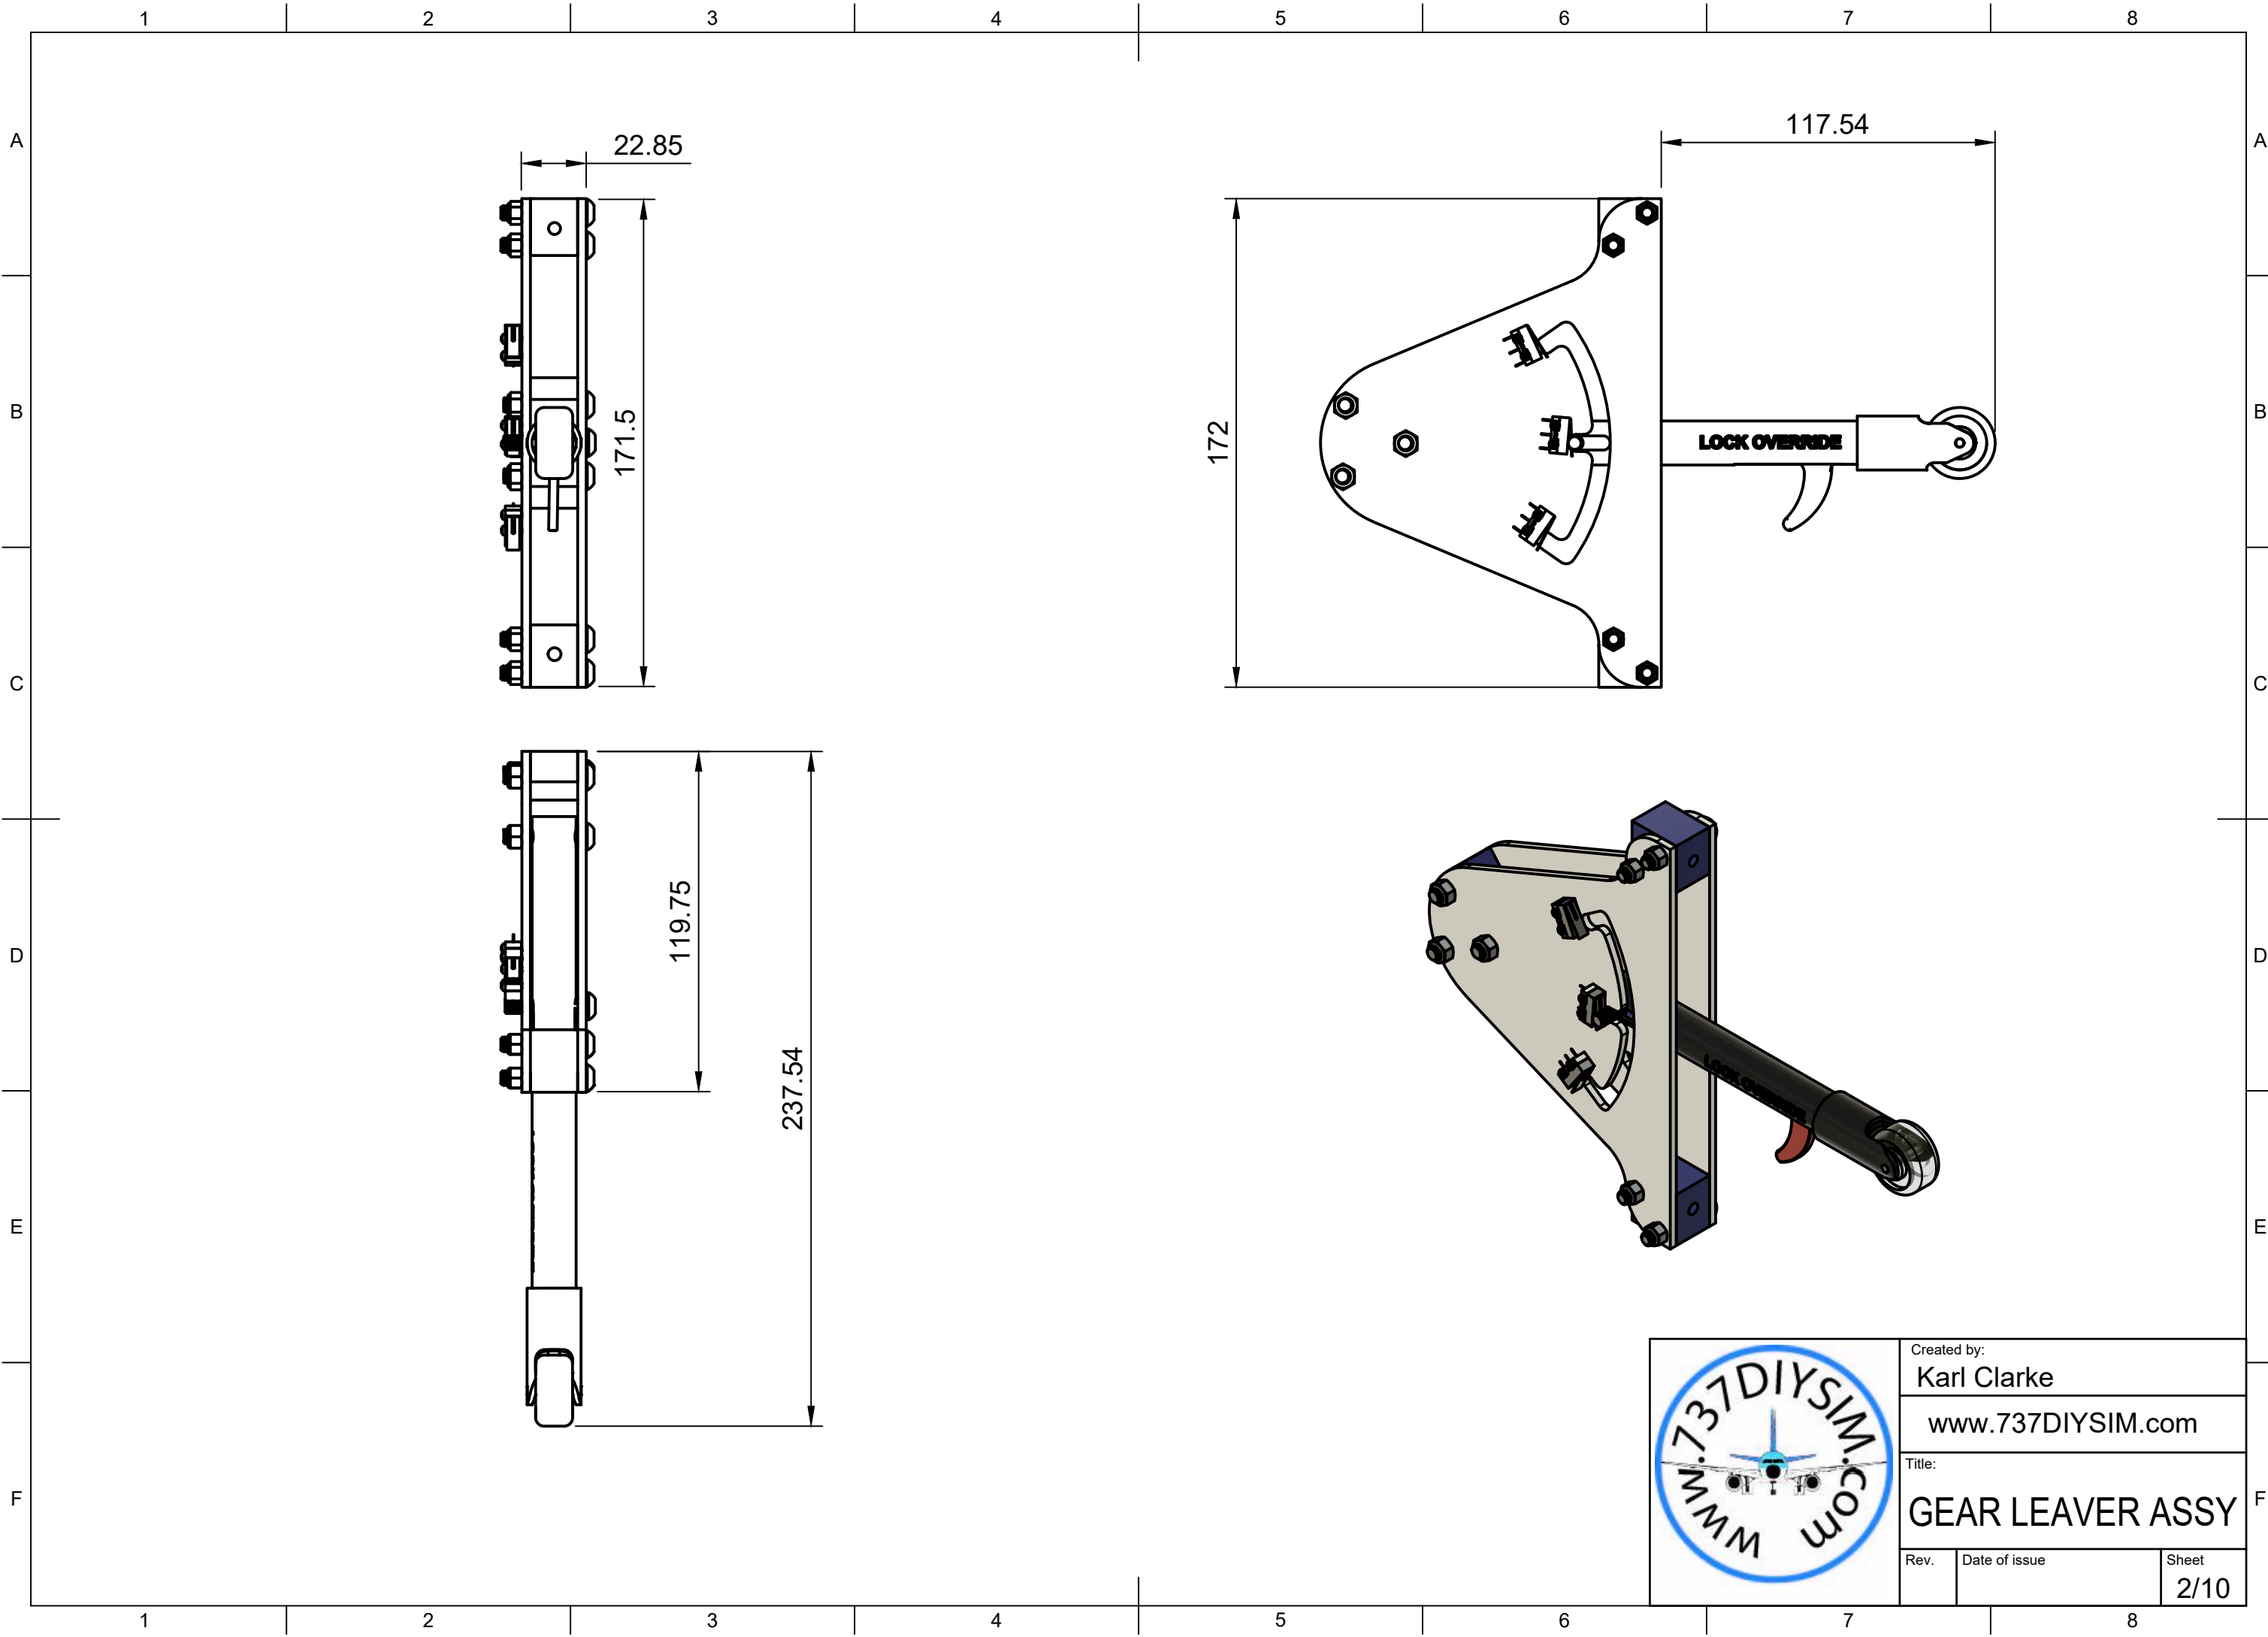

Created by: Karl Clarke		
www.737DIYSIM.com		
Title: GEAR LEVER ASSY		
Rev.	Date of issue	Sheet 2/10