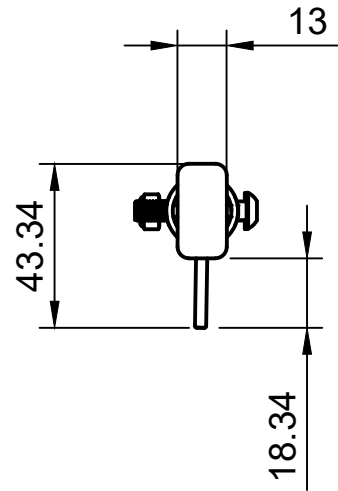

Created by: Karl Clarke		
www.737DIYSIM.com		
Title: GEAR LEVER ASSY		
Rev.	Date of issue	Sheet 10/10