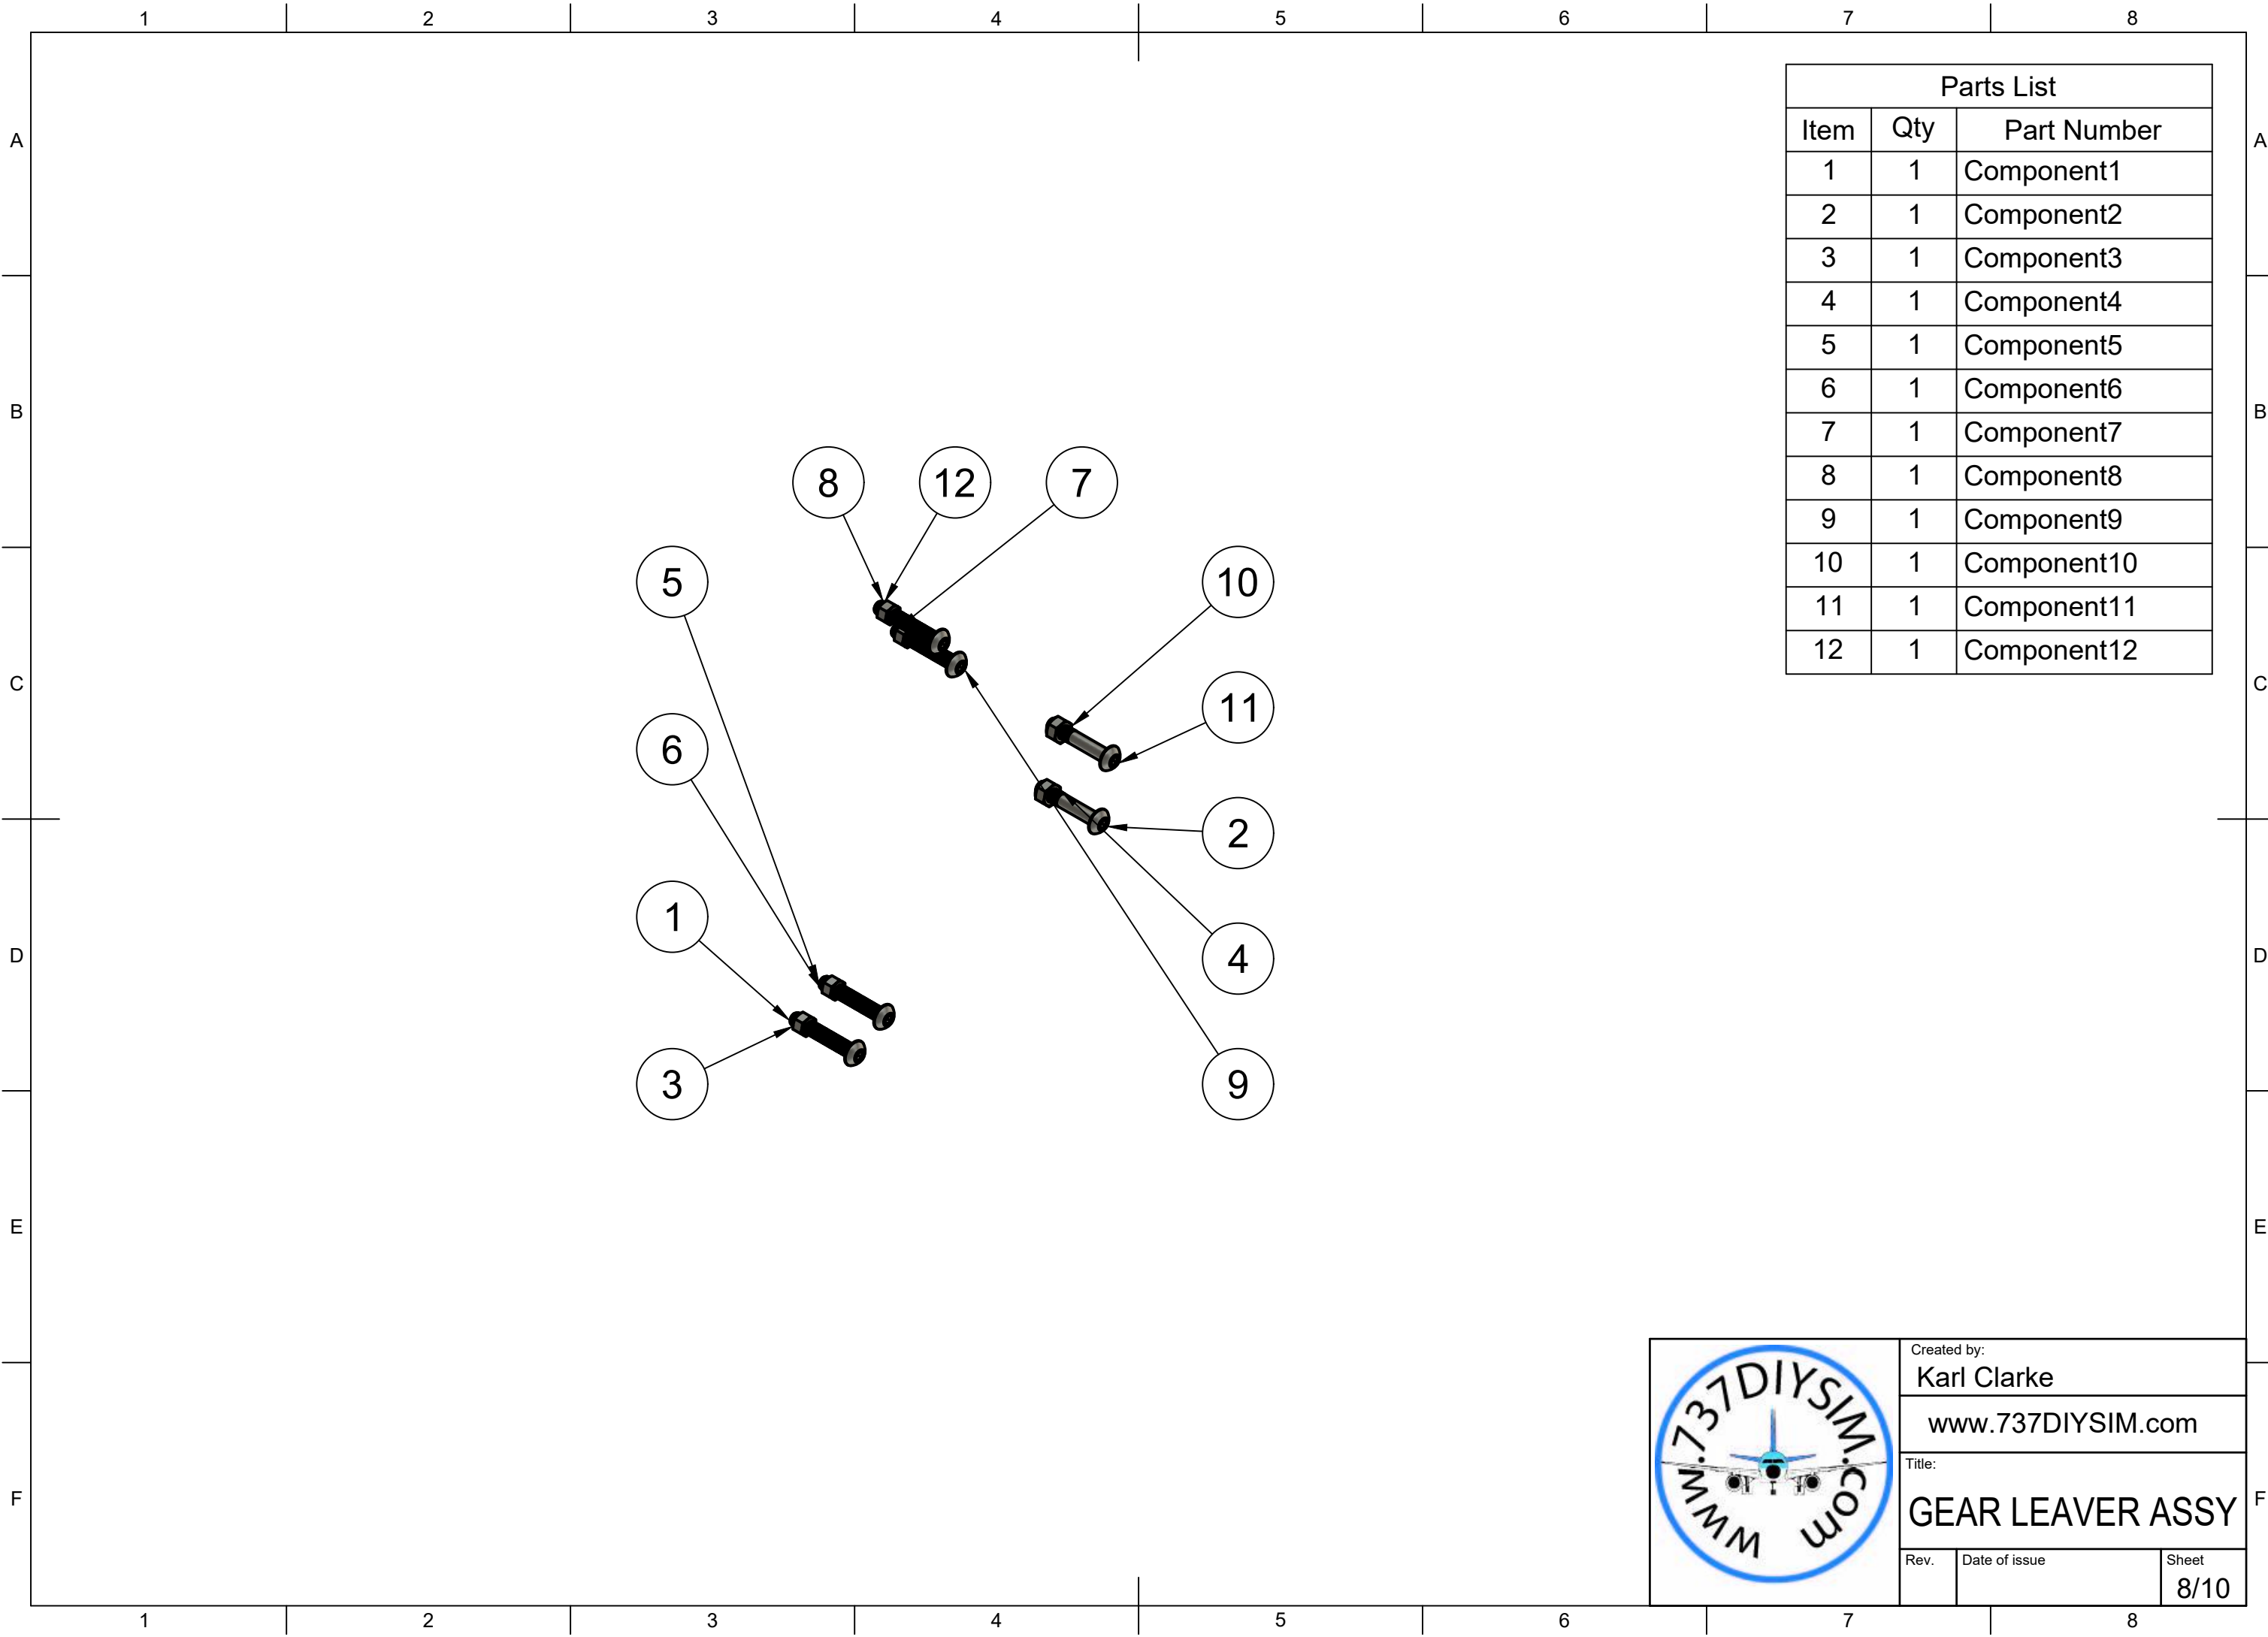

Parts List		
Item	Qty	Part Number
1	1	Component1
2	1	Component2
3	1	Component3
4	1	Component4
5	1	Component5
6	1	Component6
7	1	Component7
8	1	Component8
9	1	Component9
10	1	Component10
11	1	Component11
12	1	Component12

Created by: Karl Clarke		
www.737DIYSIM.com		
Title: GEAR LEAVER ASSY		
Rev.	Date of issue	Sheet 8/10