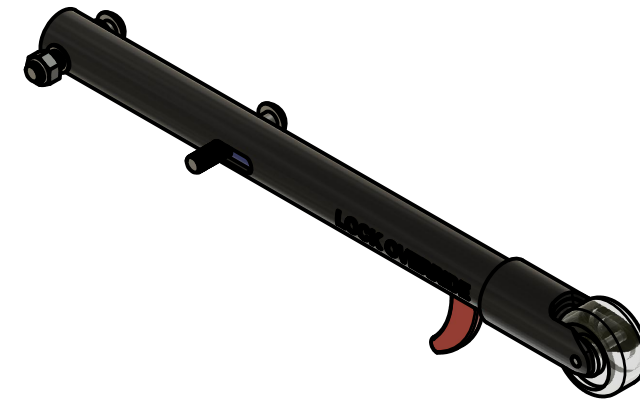

Created by: Karl Clarke		
www.737DIYSIM.com		
Title: GEAR LEVER ASSY		
Rev.	Date of issue	Sheet 10/10