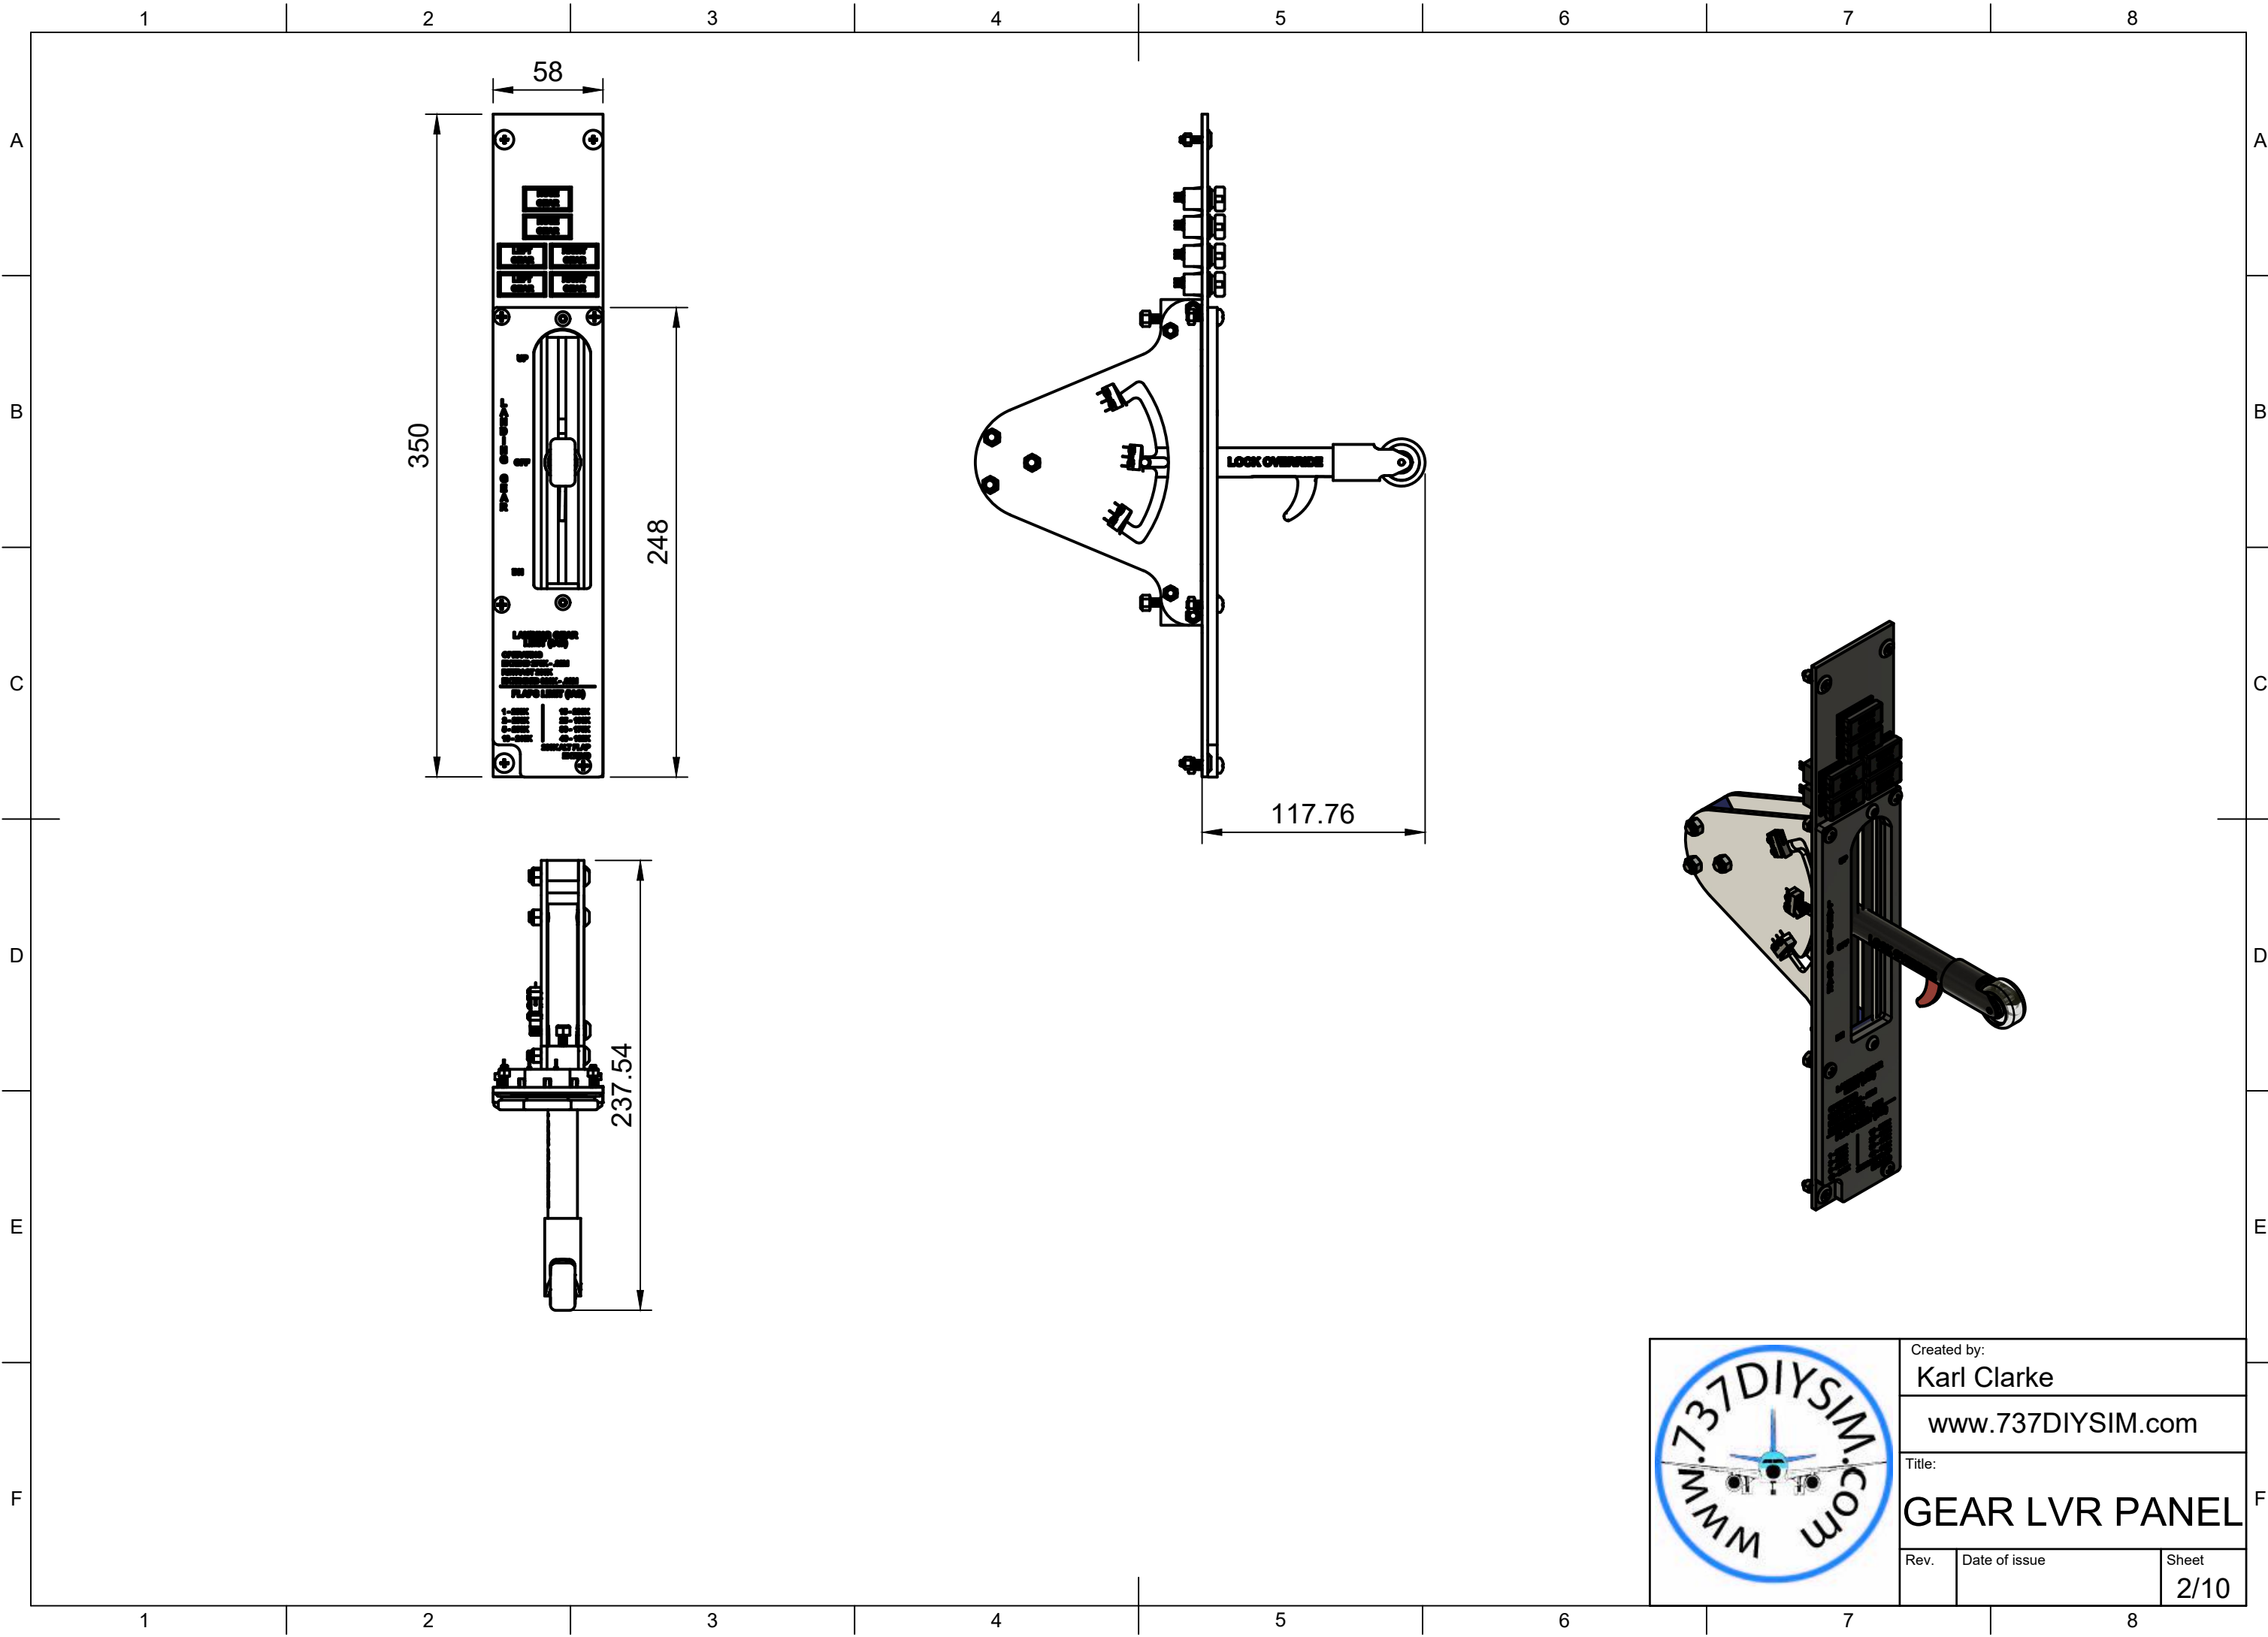

Created by: Karl Clarke		
www.737DIYSIM.com		
Title: GEAR LVR PANEL		
Rev.	Date of issue	Sheet 2/10