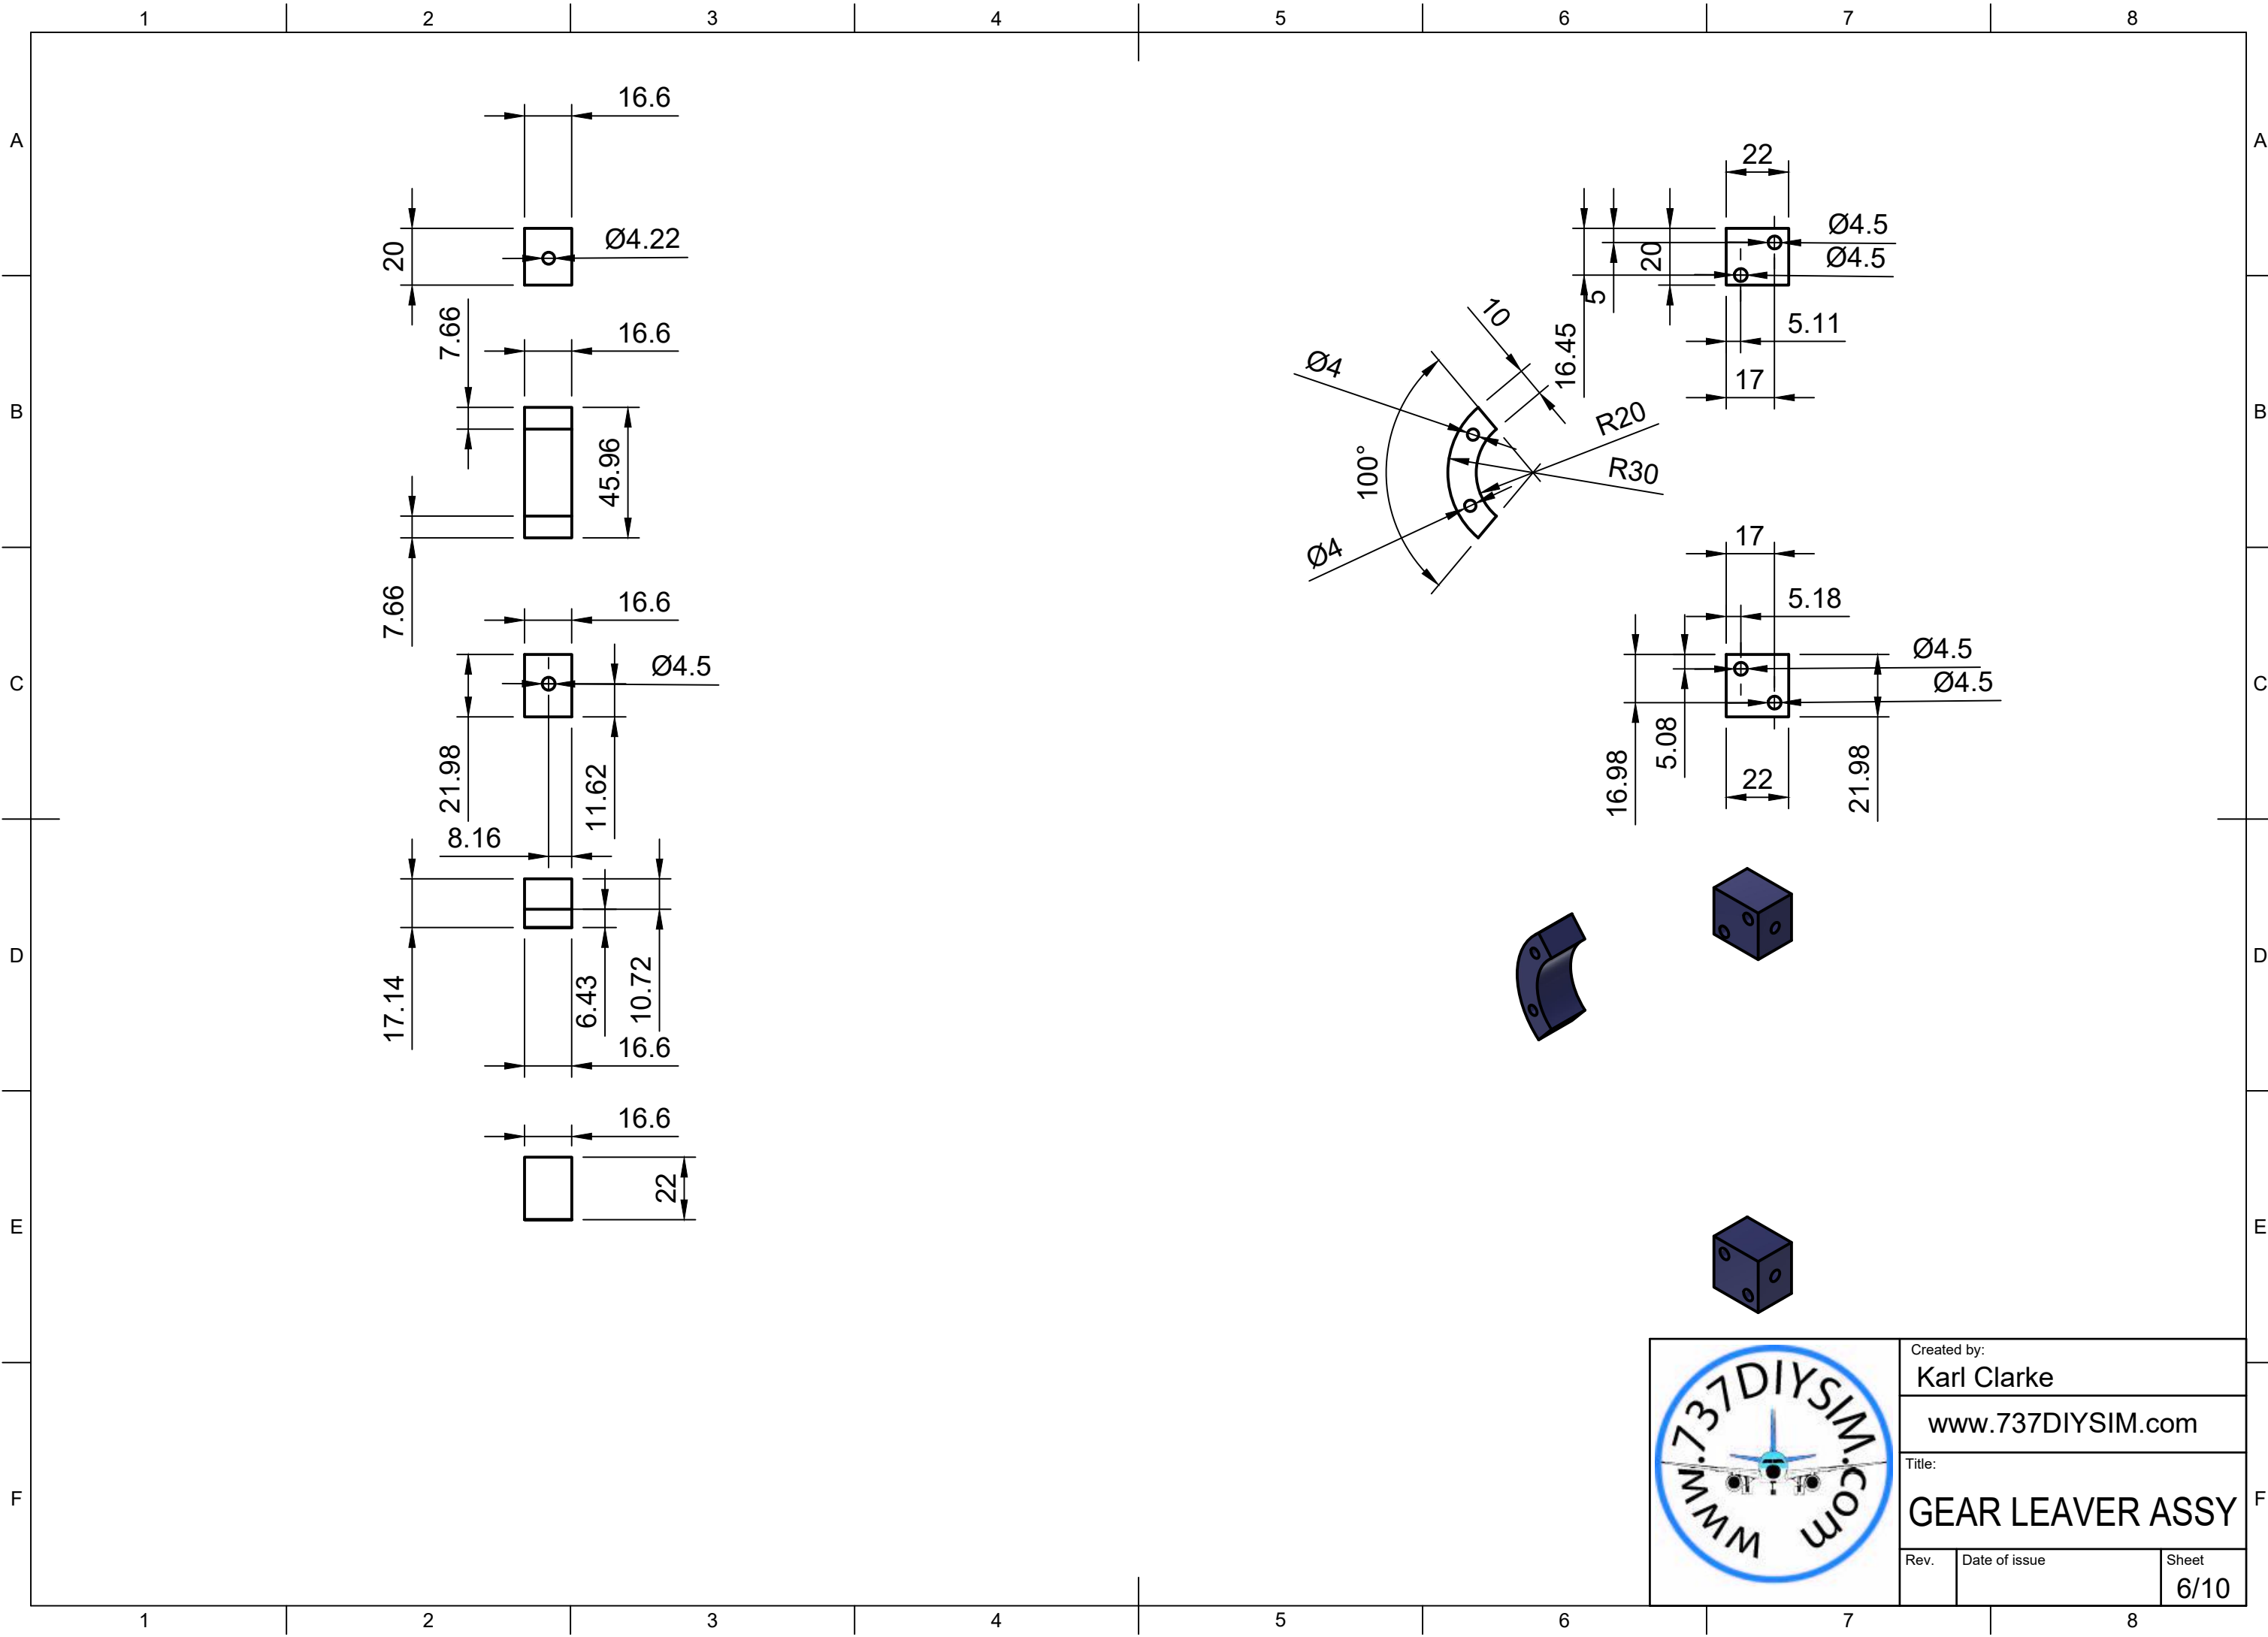

Created by:		
Karl Clarke		
www.737DIYSIM.com		
Title:		
GEAR LEVER ASSY		
Rev.	Date of issue	Sheet
		6/10