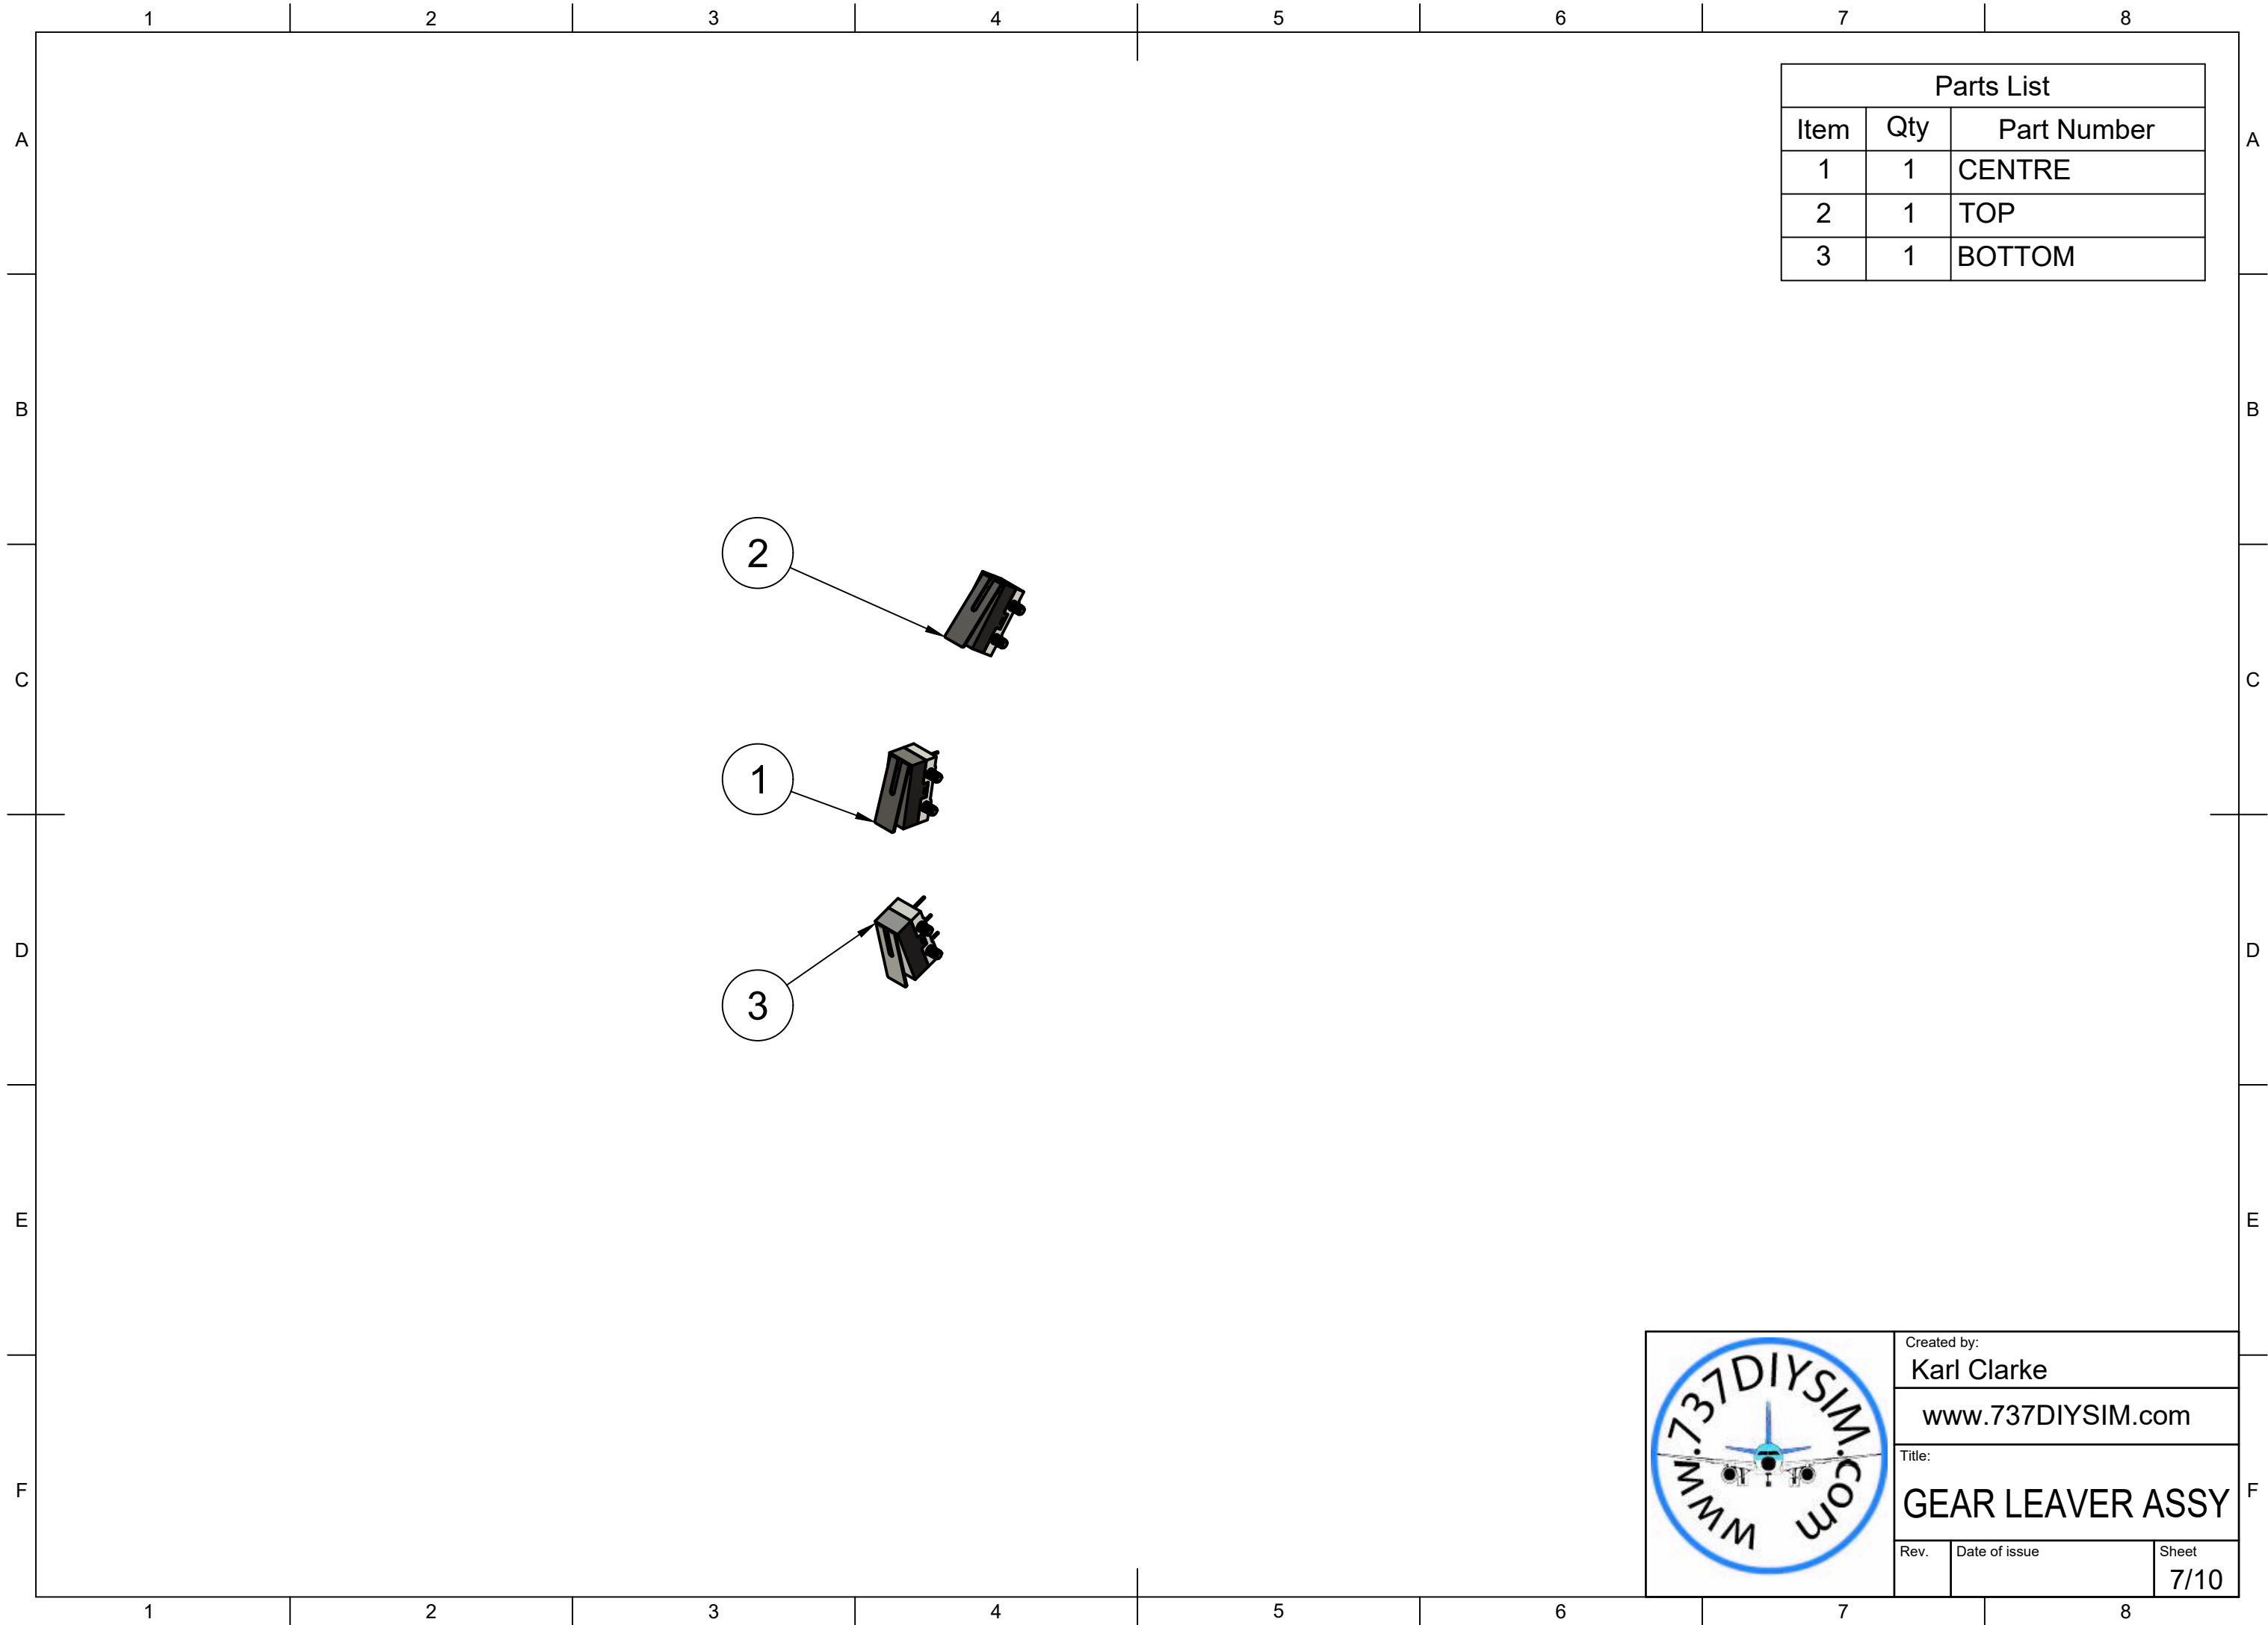

Parts List		
Item	Qty	Part Number
1	1	CENTRE
2	1	TOP
3	1	BOTTOM

Created by: Karl Clarke		
www.737DIYSIM.com		
Title: GEAR LEAVER ASSY		
Rev.	Date of issue	Sheet 7/10