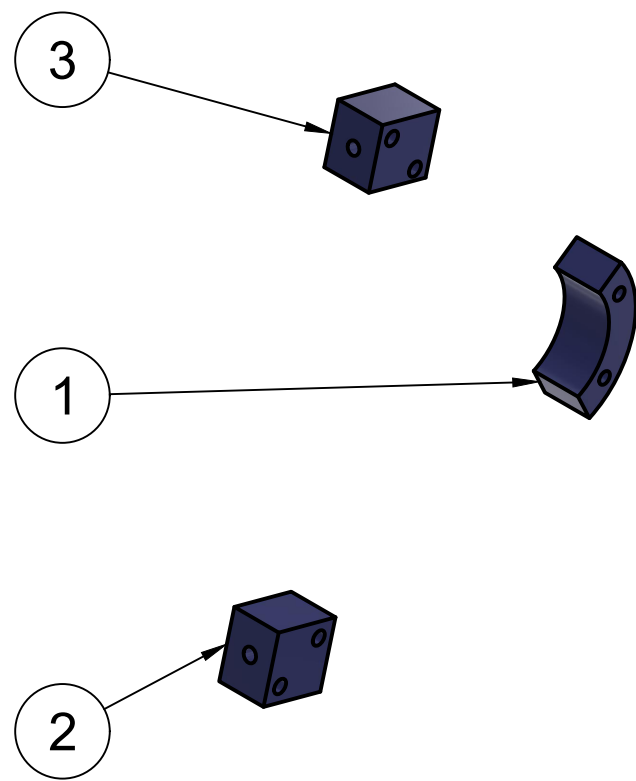

Parts List		
Item	Qty	Part Number
1	1	RH body (1)
2	1	LH Body (1)

Created by: Karl Clarke		
www.737DIYSIM.com		
Title: GEAR LEAVER ASSY		
Rev.	Date of issue	Sheet 3/10

Created by: Karl Clarke		
www.737DIYSIM.com		
Title: GEAR LEVER ASSY		
Rev.	Date of issue	Sheet 4/10