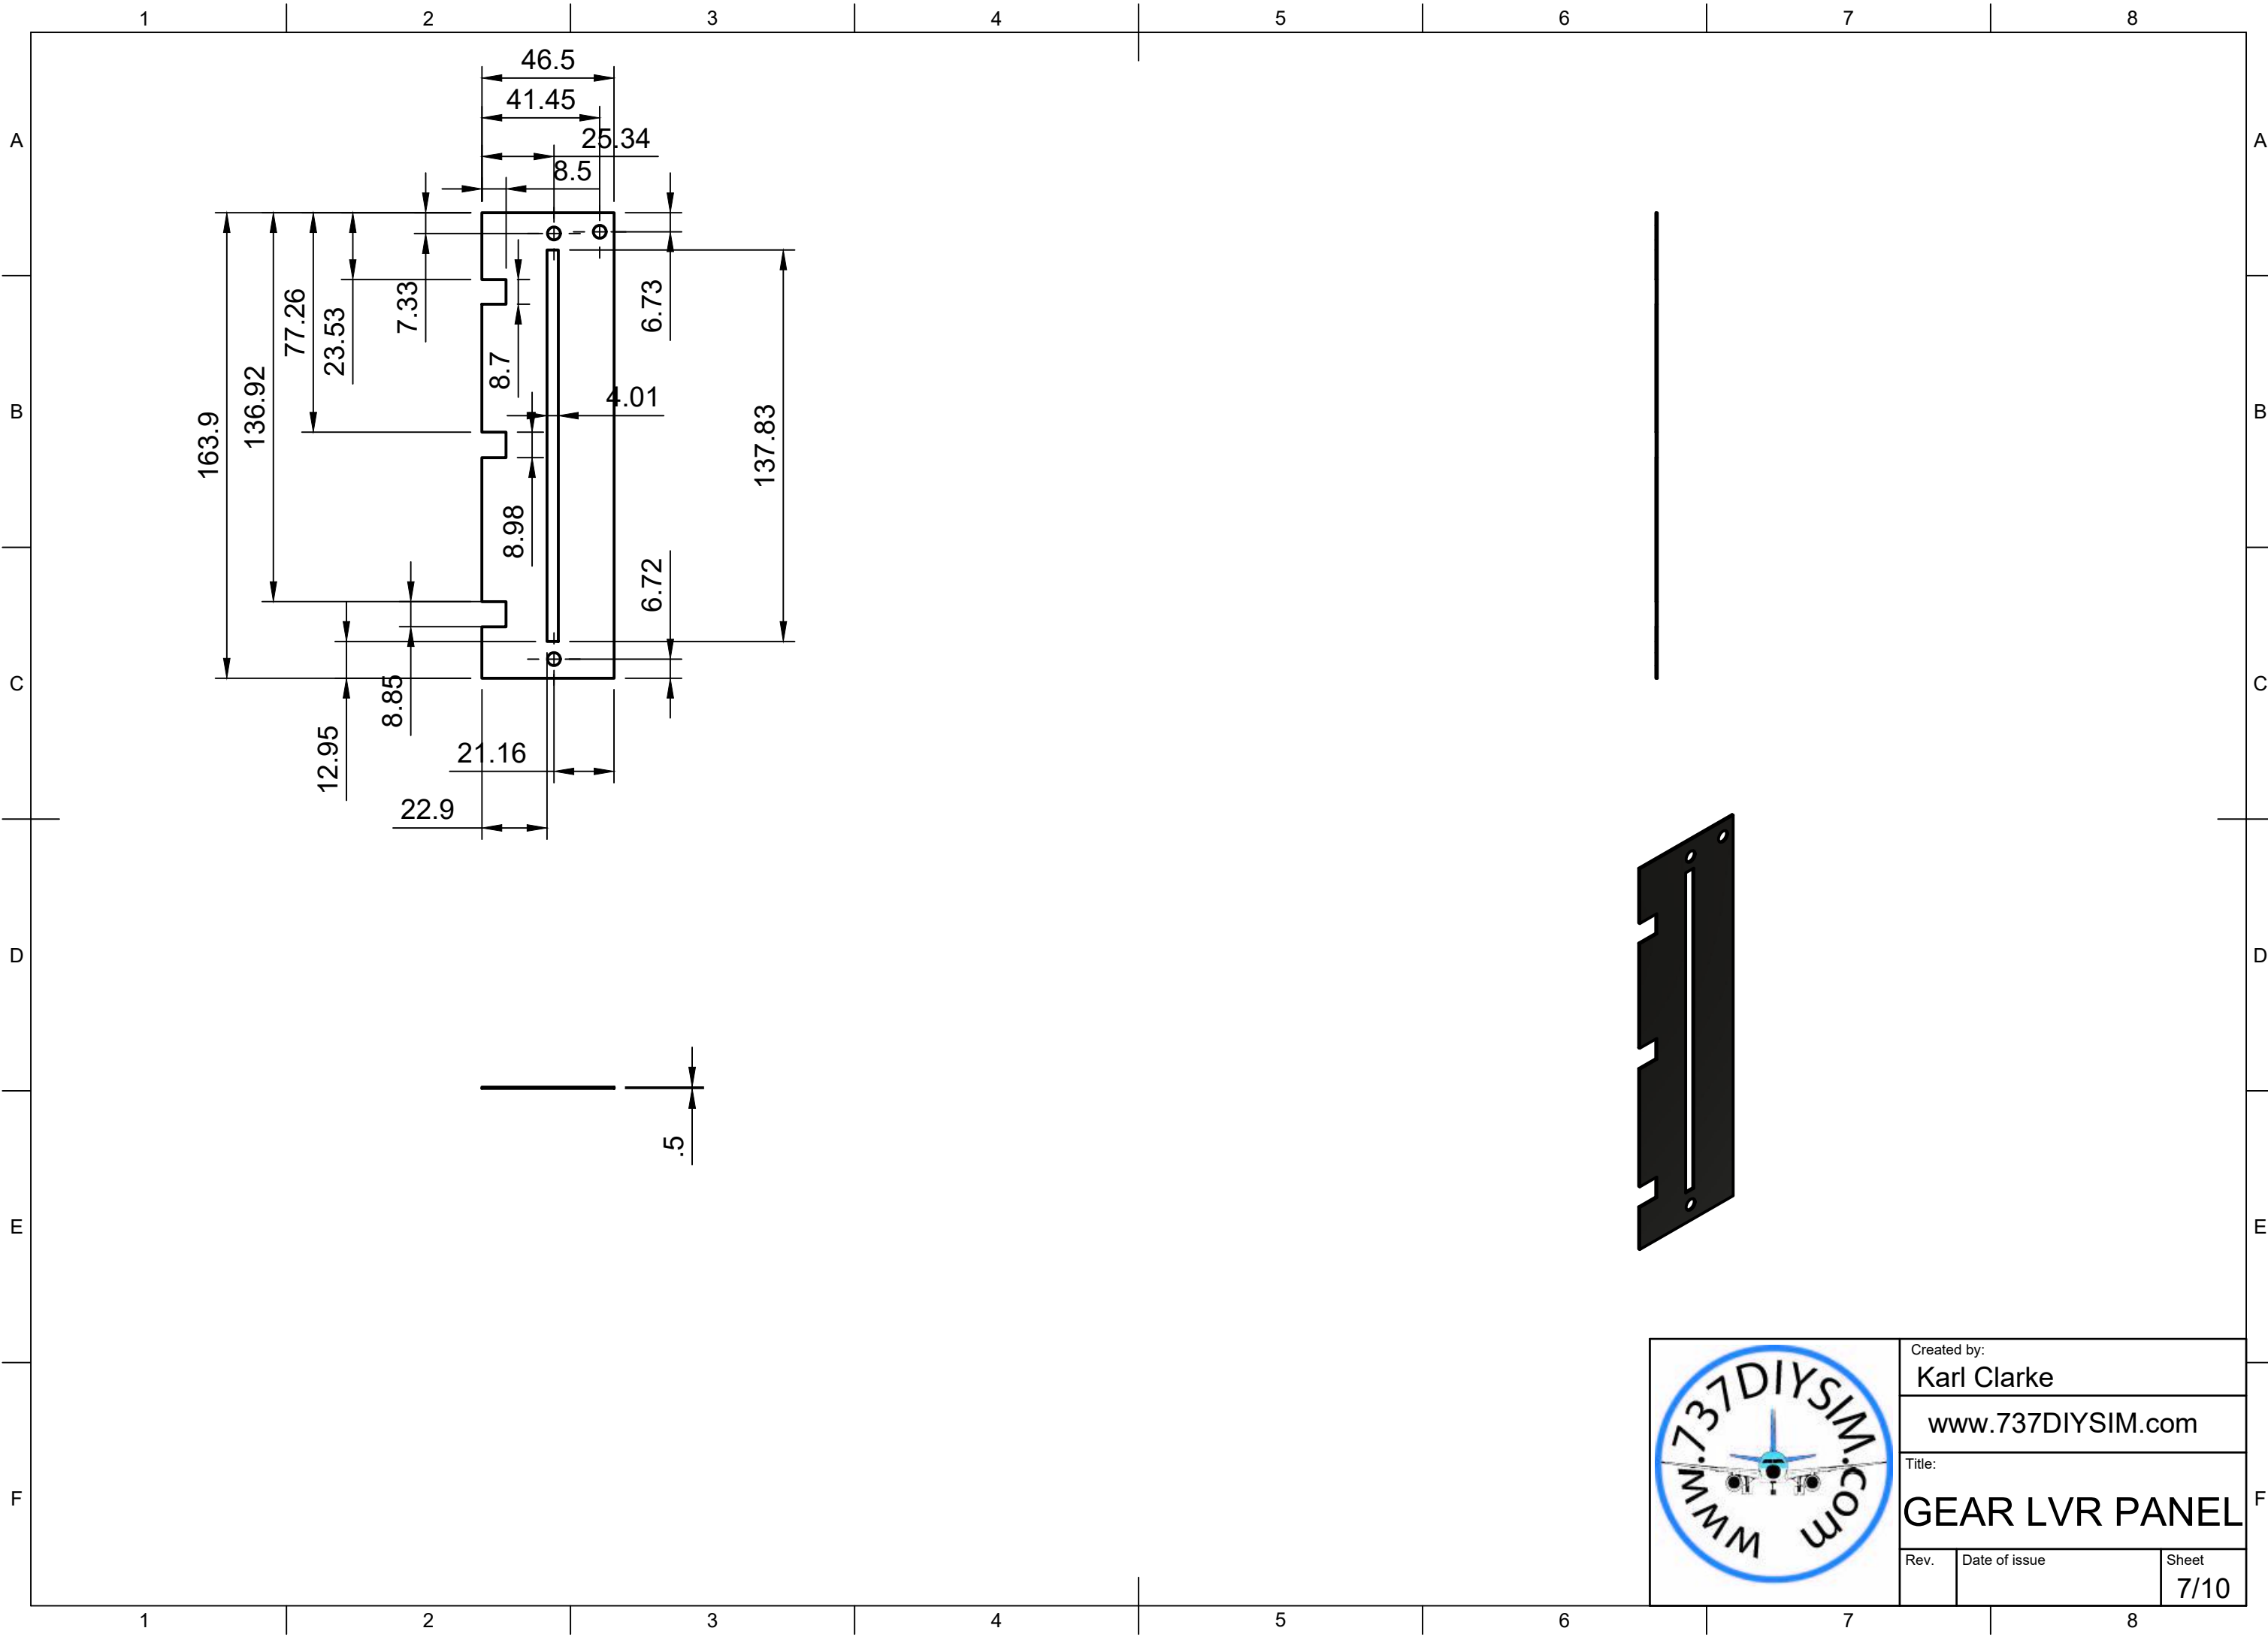

Created by:		
Karl Clarke		
www.737DIYSIM.com		
Title:		
GEAR LVR PANEL		
Rev.	Date of issue	Sheet
		7/10