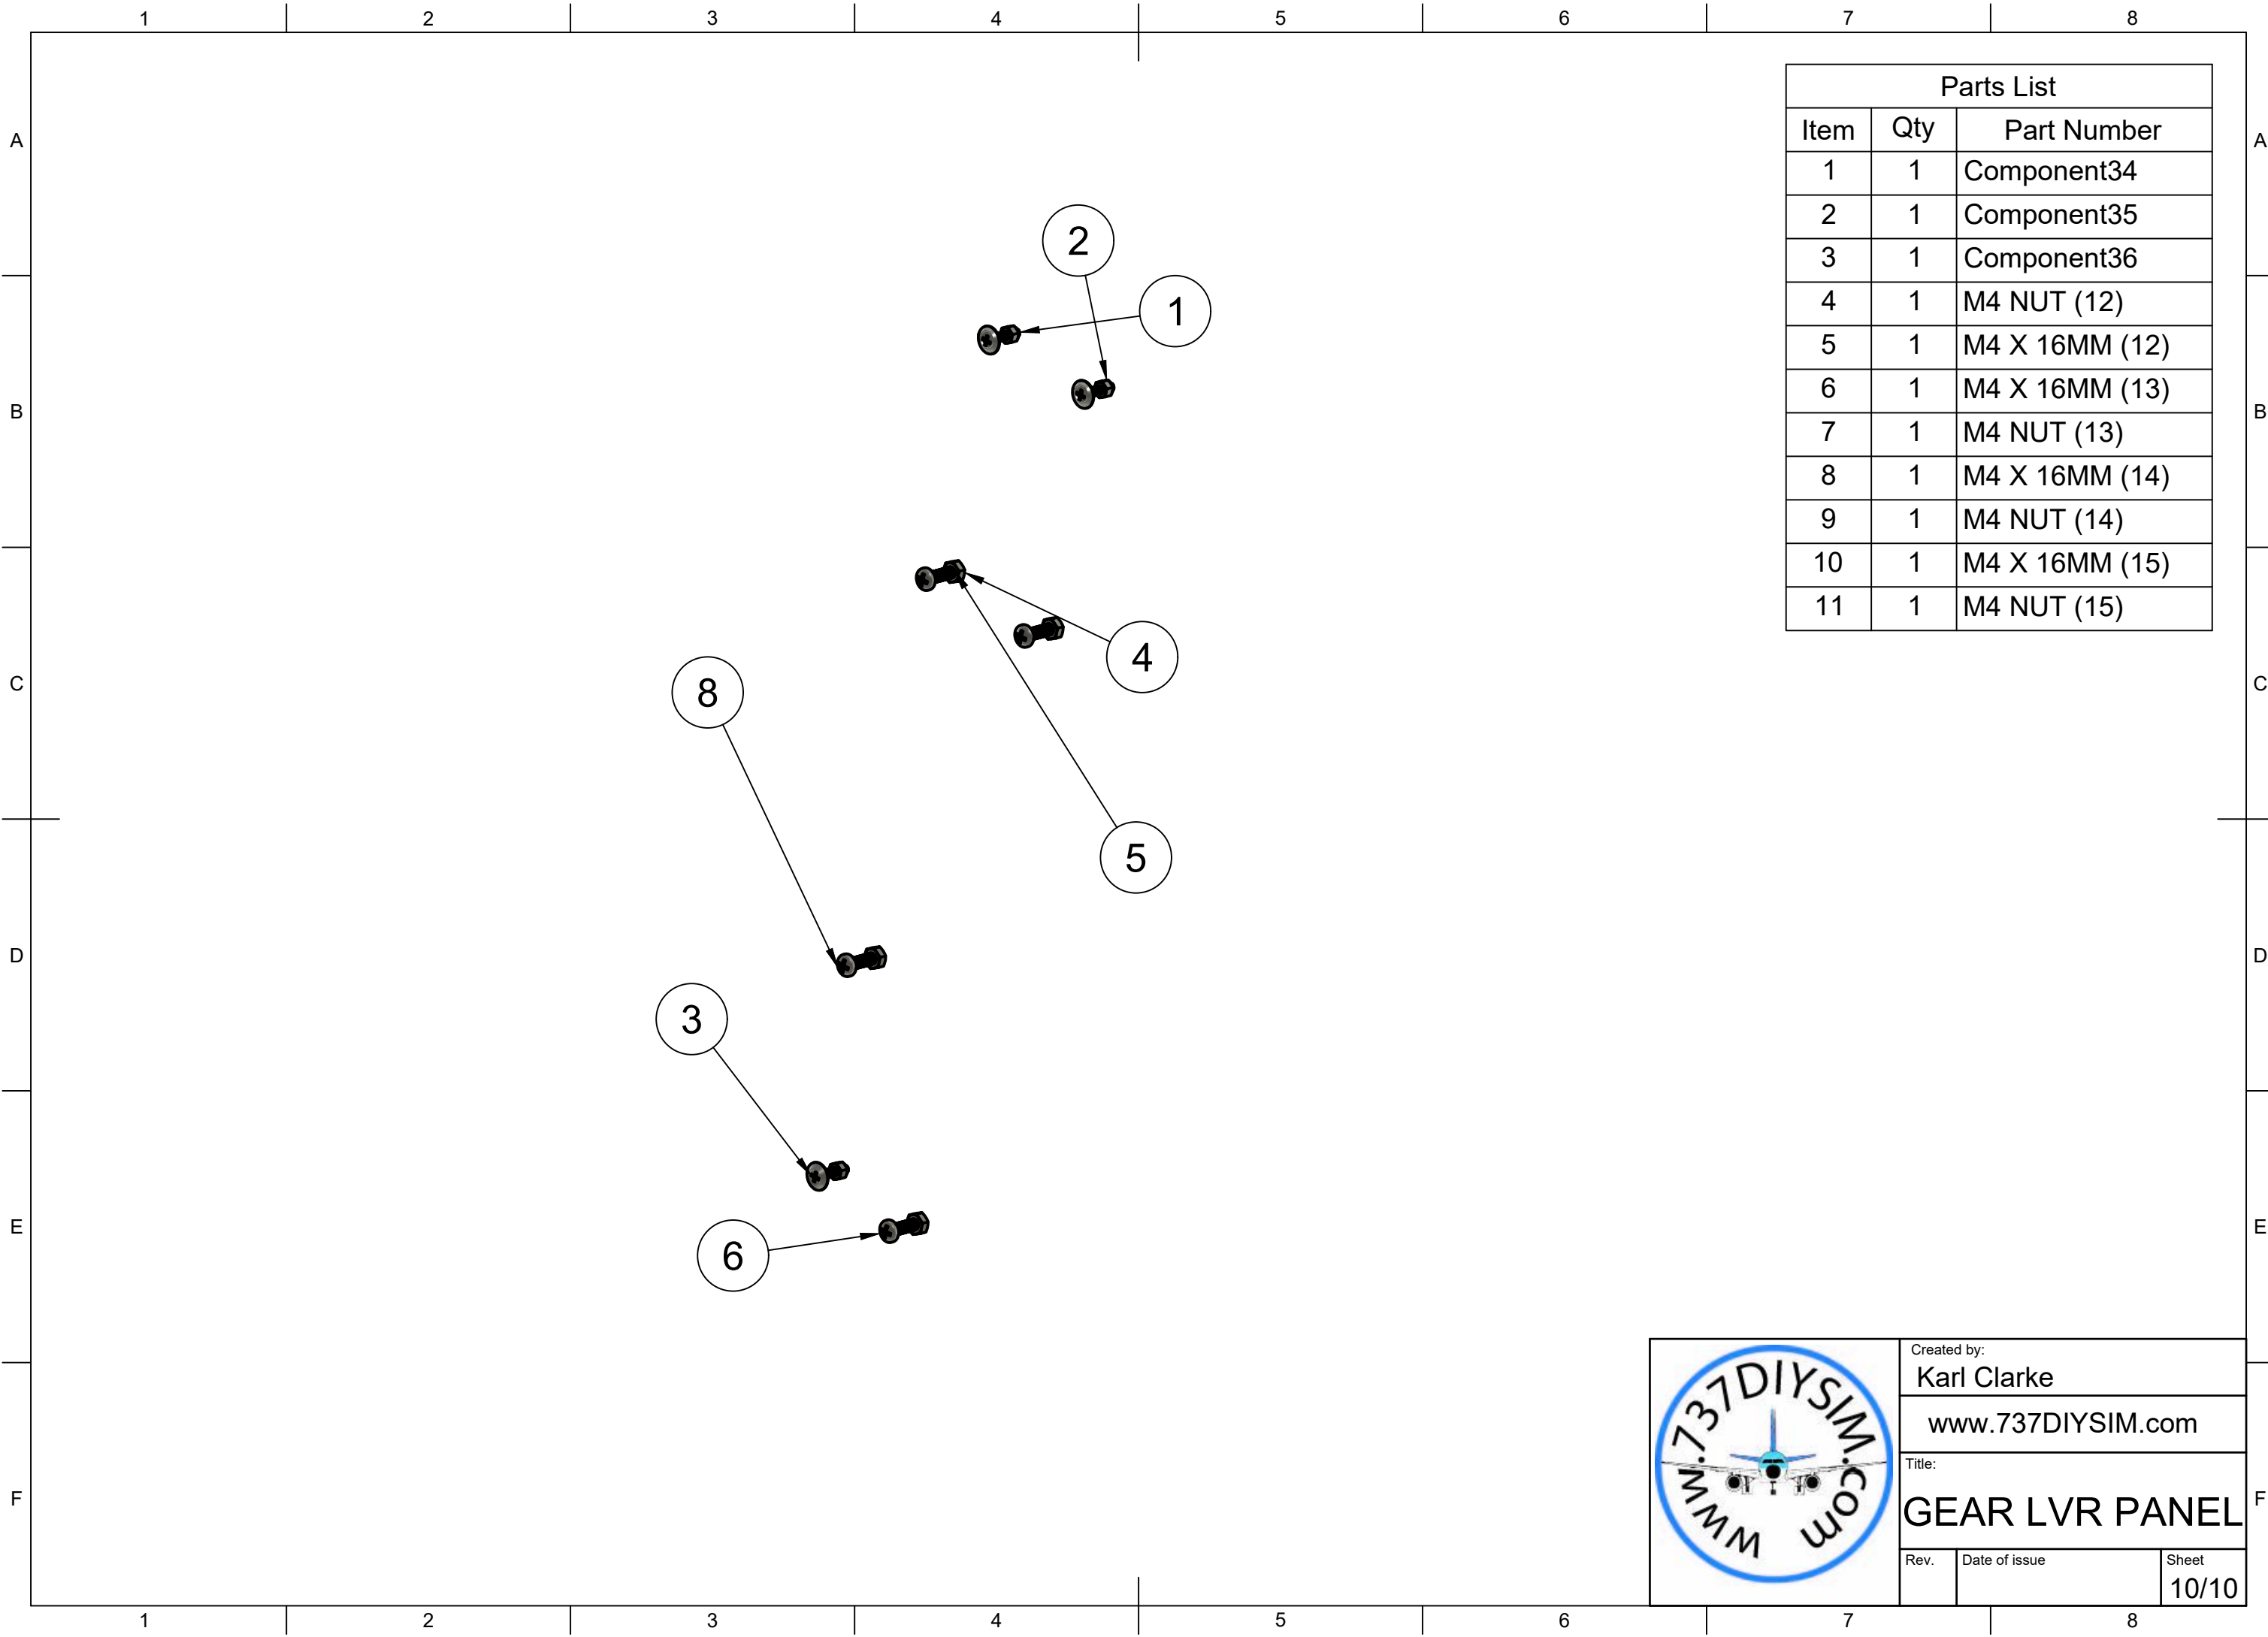

Parts List		
Item	Qty	Part Number
1	1	Component34
2	1	Component35
3	1	Component36
4	1	M4 NUT (12)
5	1	M4 X 16MM (12)
6	1	M4 X 16MM (13)
7	1	M4 NUT (13)
8	1	M4 X 16MM (14)
9	1	M4 NUT (14)
10	1	M4 X 16MM (15)
11	1	M4 NUT (15)

Created by: Karl Clarke		
www.737DIYSIM.com		
Title: GEAR LVR PANEL		
Rev.	Date of issue	Sheet 10/10