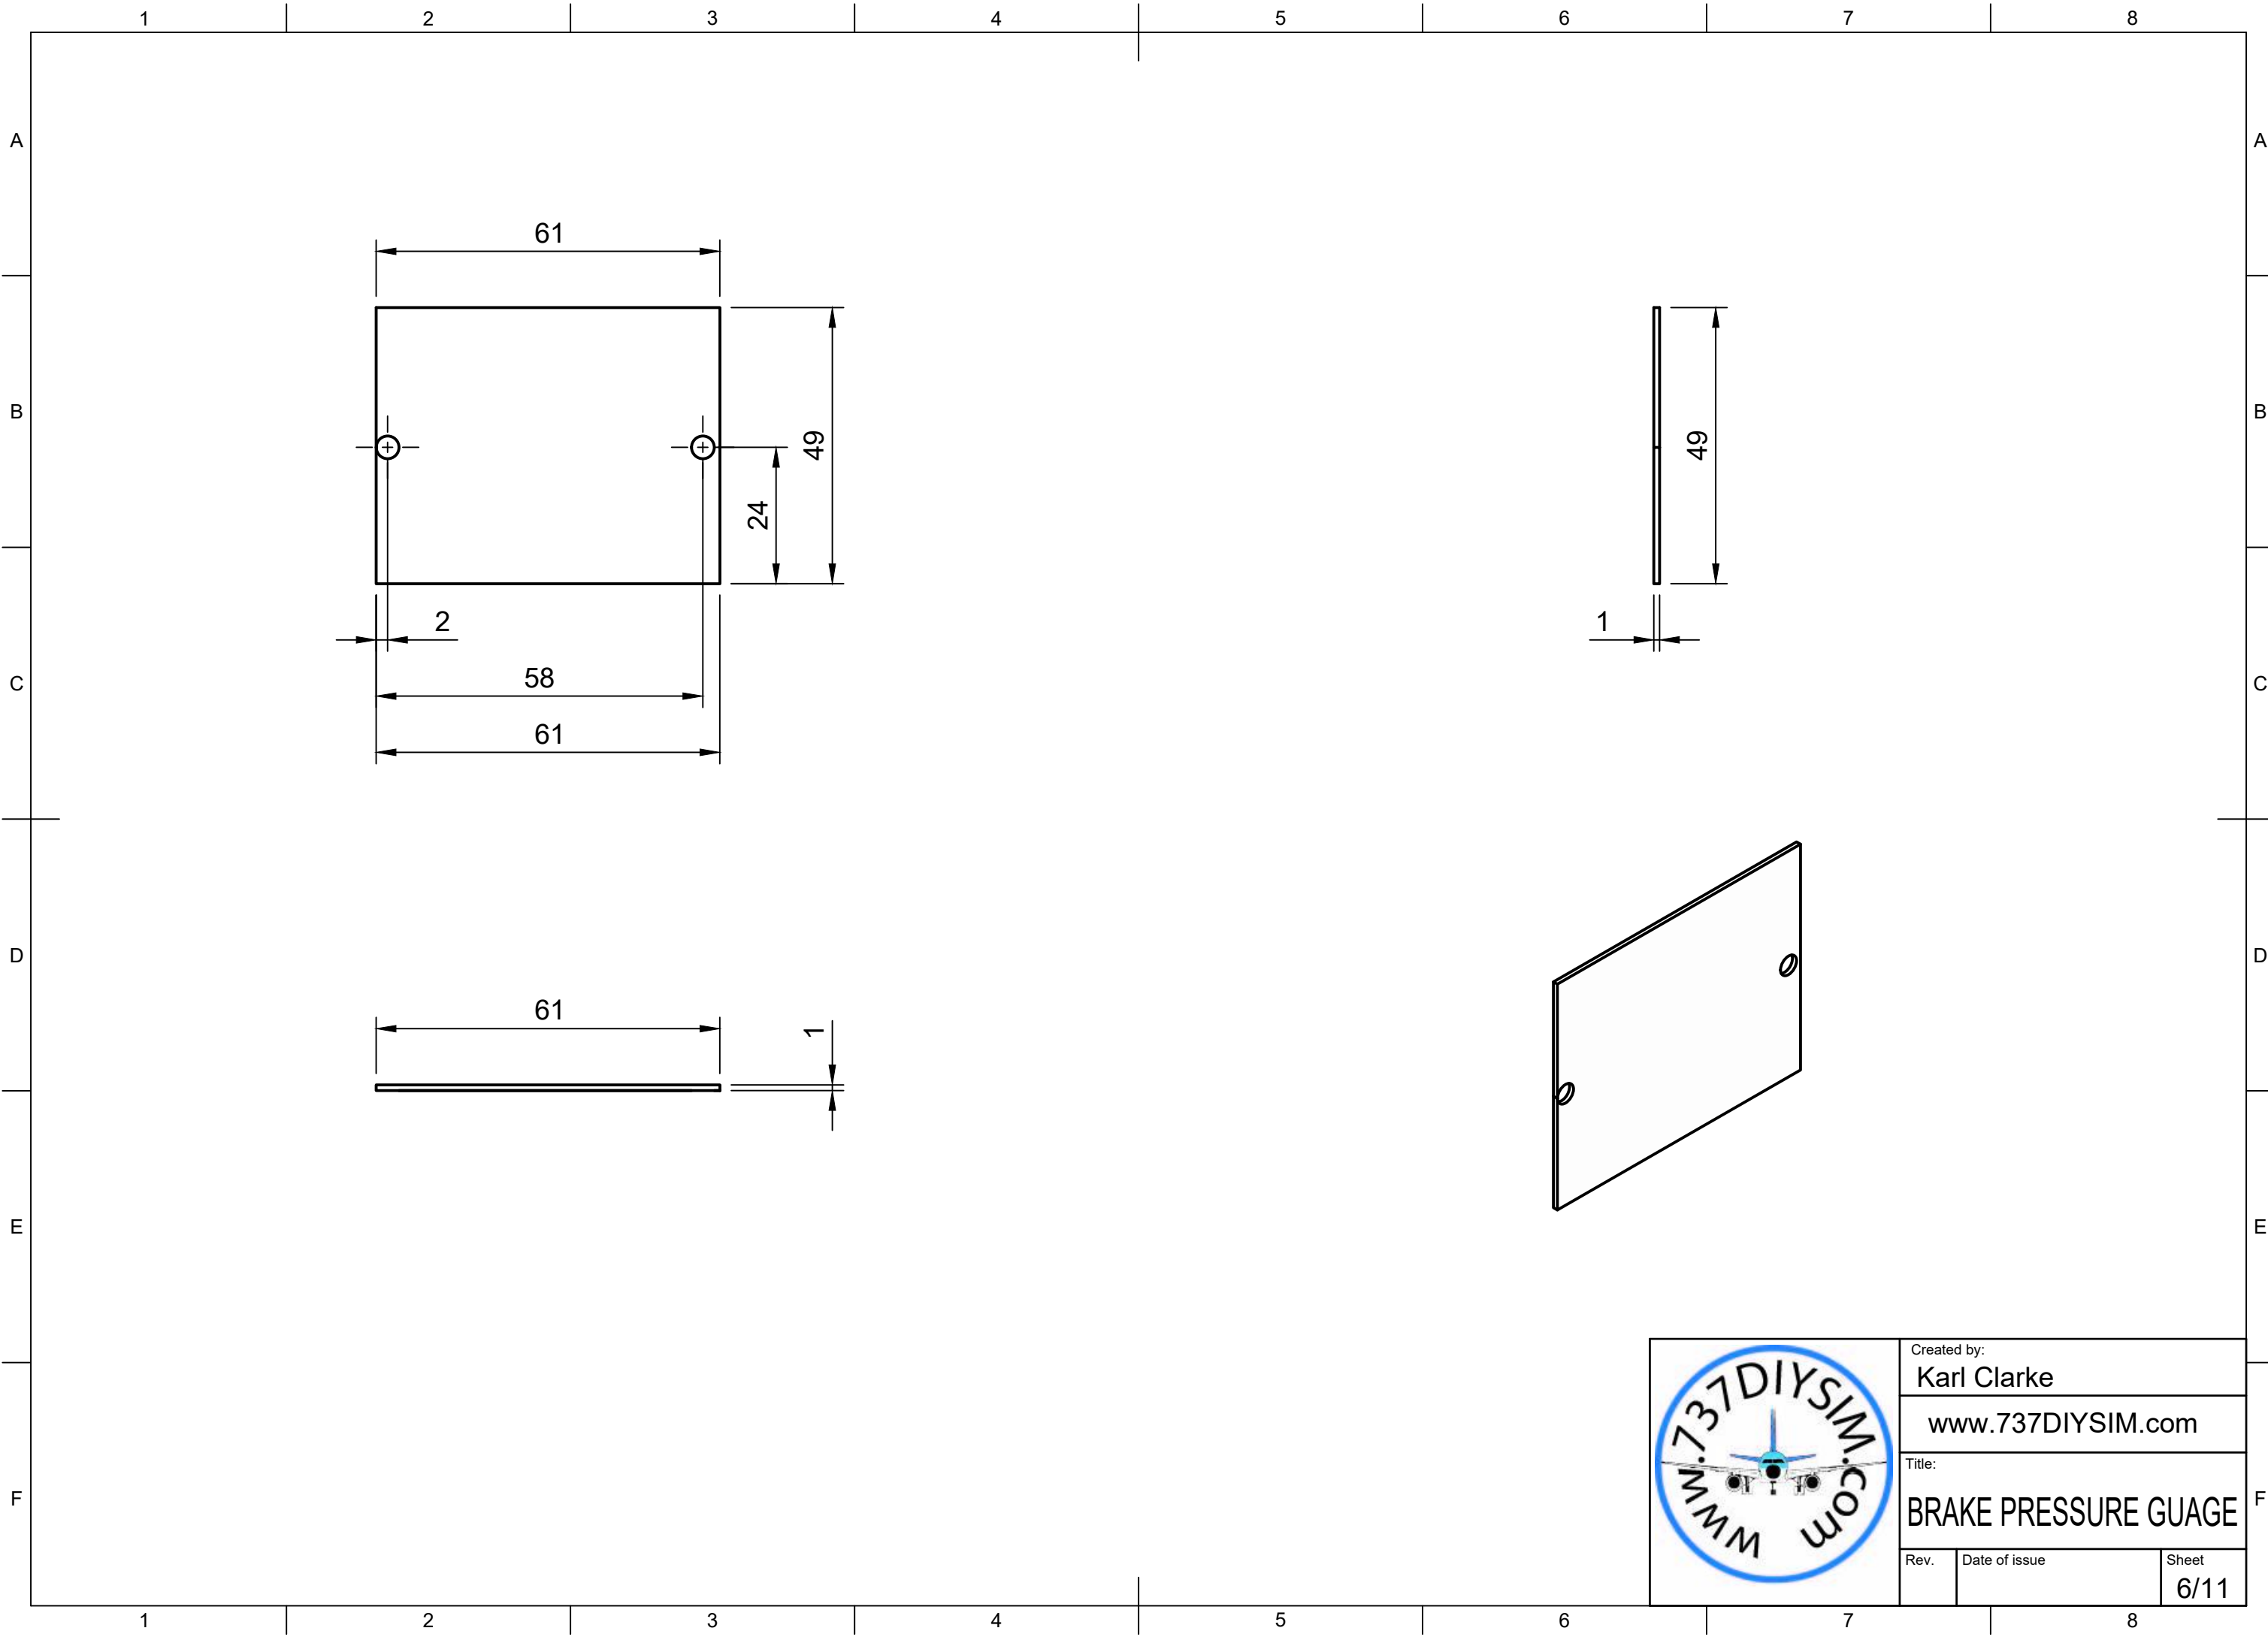

Created by:		
Karl Clarke		
www.737DIYSIM.com		
Title:		
BRAKE PRESSURE GUAGE		
Rev.	Date of issue	Sheet
		6/11