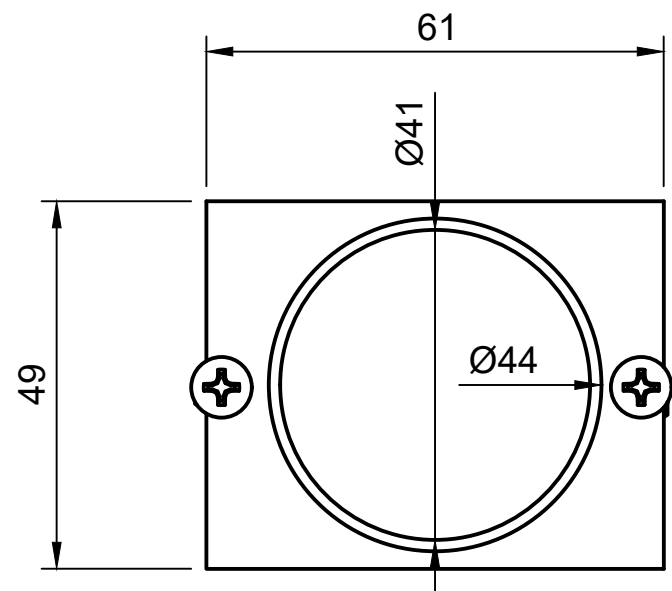

Parts List		
Item	Qty	Part Number
1	1	BRAKE PRESSURE BACKPLATE
2	1	BRAKE PRESSURE PLAE 1
3	1	BRAKE PRESSURE GAUGE LENS
4	1	BRAKE PRESSURE GAUGE RIM
5	1	BRAKE GAUGE AGS

Created by:		
Karl Clarke		
www.737DIYSIM.com		
Title:		
BRAKE PRESSURE GUAGE		
Rev.	Date of issue	Sheet
		1/11

Created by:		
Karl Clarke		
www.737DIYSIM.com		
Title:		
BRAKE PRESSURE GUAGE		
Rev.	Date of issue	Sheet
		10/11

Parts List		
Item	Qty	Part Number
1	1	M4 X 16MM
2	1	M4 X 16
3	1	M4 NUT
4	1	M4 NUT (1)

	Created by:	
	Karl Clarke	
	www.737DIYSIM.com	
	Title:	
BRAKE PRESSURE GUAGE		
Rev.	Date of issue	Sheet
		11/11