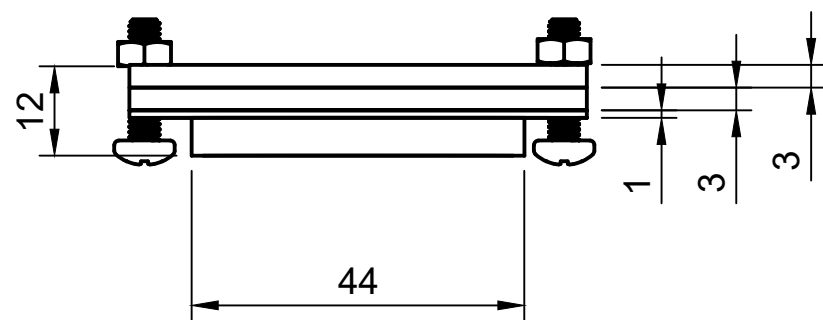

Parts List		
Item	Qty	Part Number
1	1	BRAKE PRESSURE BACKPLATE
2	1	BRAKE PRESSURE PLAE 1
3	1	BRAKE PRESSURE GAUGE LENS
4	1	BRAKE PRESSURE GAUGE RIM
5	1	BRAKE GAUGE AGS

Created by:		
Karl Clarke		
www.737DIYSIM.com		
Title:		
BRAKE PRESSURE GUAGE		
Rev.	Date of issue	Sheet
		1/11