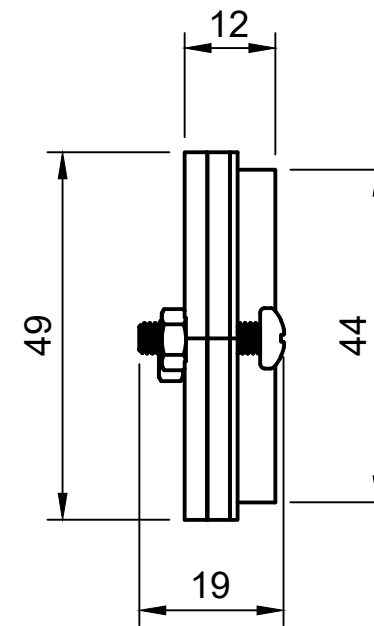

Parts List		
Item	Qty	Part Number
1	1	BRAKE PRESSURE BACKPLATE
2	1	BRAKE PRESSURE PLAE 1
3	1	BRAKE PRESSURE GAUGE LENS
4	1	BRAKE PRESSURE GAUGE RIM
5	1	BRAKE GAUGE AGS

Created by:		
Karl Clarke		
www.737DIYSIM.com		
Title:		
BRAKE PRESSURE GUAGE		
Rev.	Date of issue	Sheet
		1/11

Created by: Karl Clarke		
www.737DIYSIM.com		
Title: BRAKE PRESSURE GAUGE		
Rev.	Date of issue	Sheet 2/11

Parts List		
Item	Qty	Part Number
1	1	BASEPLATE

	Created by: Karl Clarke	
	www.737DIYSIM.com	
	Title: BRAKE PRESSURE GUAGE	
	Rev.	Date of issue

Created by:		
Karl Clarke		
www.737DIYSIM.com		
Title:		
BRAKE PRESSURE GUAGE		
Rev.	Date of issue	Sheet
		4/11

Parts List		
Item	Qty	Part Number
1	1	LENS

Created by: Karl Clarke		
www.737DIYSIM.com		
Title: BRAKE PRESSURE GUAGE		
Rev.	Date of issue	Sheet 5/11

Created by:		
Karl Clarke		
www.737DIYSIM.com		
Title:		
BRAKE PRESSURE GUAGE		
Rev.	Date of issue	Sheet
		10/11

Parts List		
Item	Qty	Part Number
1	1	M4 X 16MM
2	1	M4 X 16
3	1	M4 NUT
4	1	M4 NUT (1)

	Created by:	
	Karl Clarke	
	www.737DIYSIM.com	
	Title:	
BRAKE PRESSURE GUAGE		
Rev.	Date of issue	Sheet
		11/11