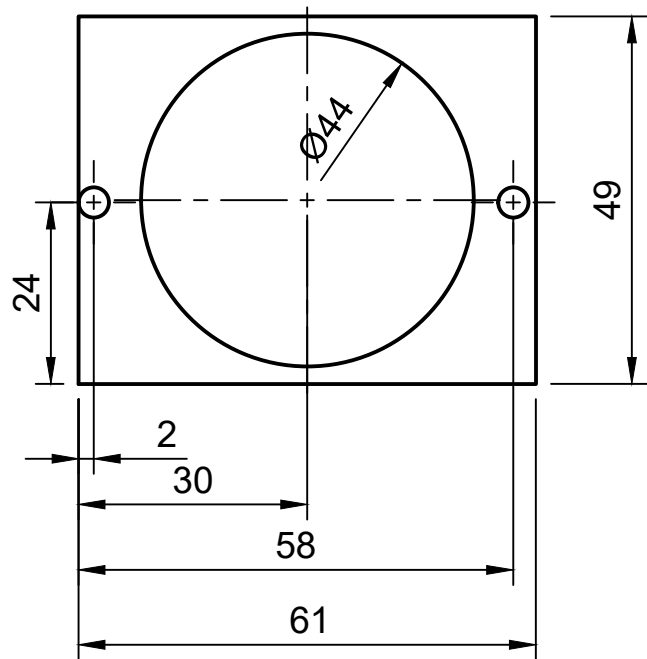

Created by:		
Karl Clarke		
www.737DIYSIM.com		
Title:		
BRAKE PRESSURE GUAGE		
Rev.	Date of issue	Sheet
		4/11