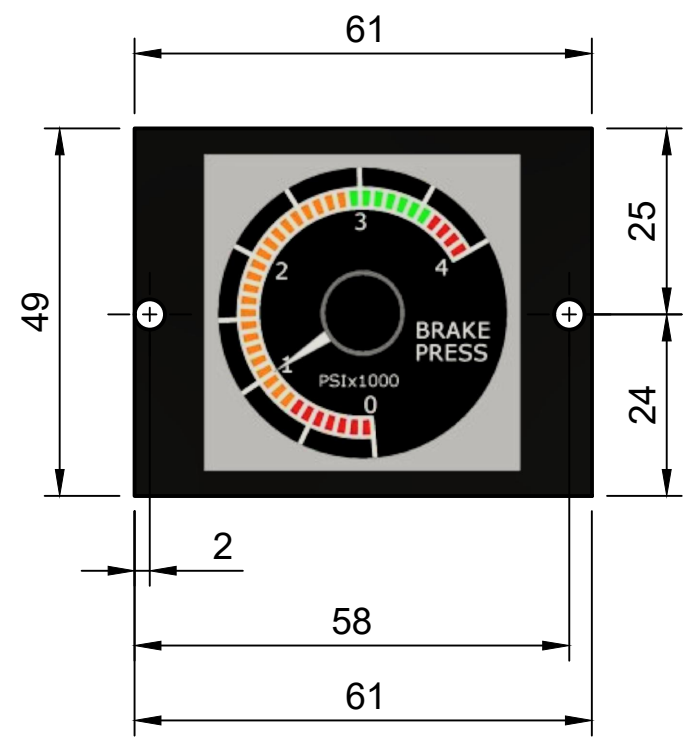

Created by:		
Karl Clarke		
www.737DIYSIM.com		
Title:		
BRAKE PRESSURE GUAGE		
Rev.	Date of issue	Sheet
		10/11