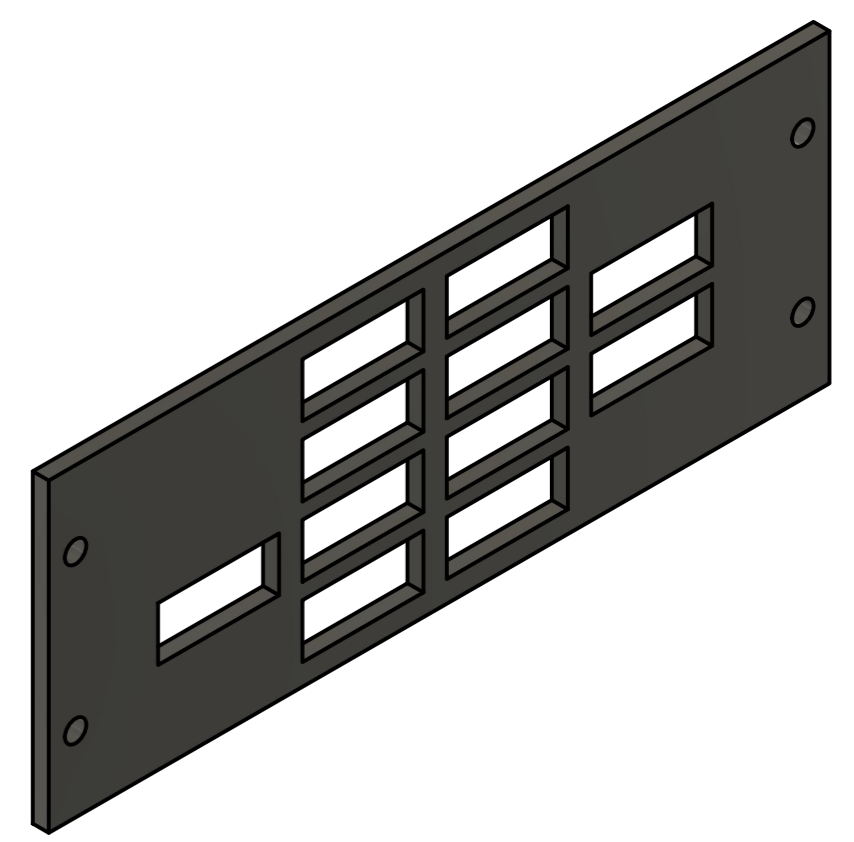

Parts List		
Item	Qty	Part Number
1	11	ANNUNICATOR BOX AMBER
2	4	DZUS FASTENER PLASTIC
3	1	BACKPLATE

	Created by:		Karl Clarke
			www.737DIYSIM.com
	Title:		OVHD DOORS PANEL
	Rev.	Date of issue	Sheet
			1/3

Created by: Karl Clarke		
www.737DIYSIM.com		
Title: OVHD DOORS PANEL		
Rev.	Date of issue	Sheet 2/3

1 2 3 4 5 6 7 8 9 10 11 12

A
B
C
D
E
F
G
H

Parts List		
Item	Qty	Part Number
3	1	BACKPLATE

	Created by:		Karl Clarke
			www.737DIYSIM.com
	Title:		OVHD DOORS PANEL
	Rev.	Date of issue	Sheet
			3/3