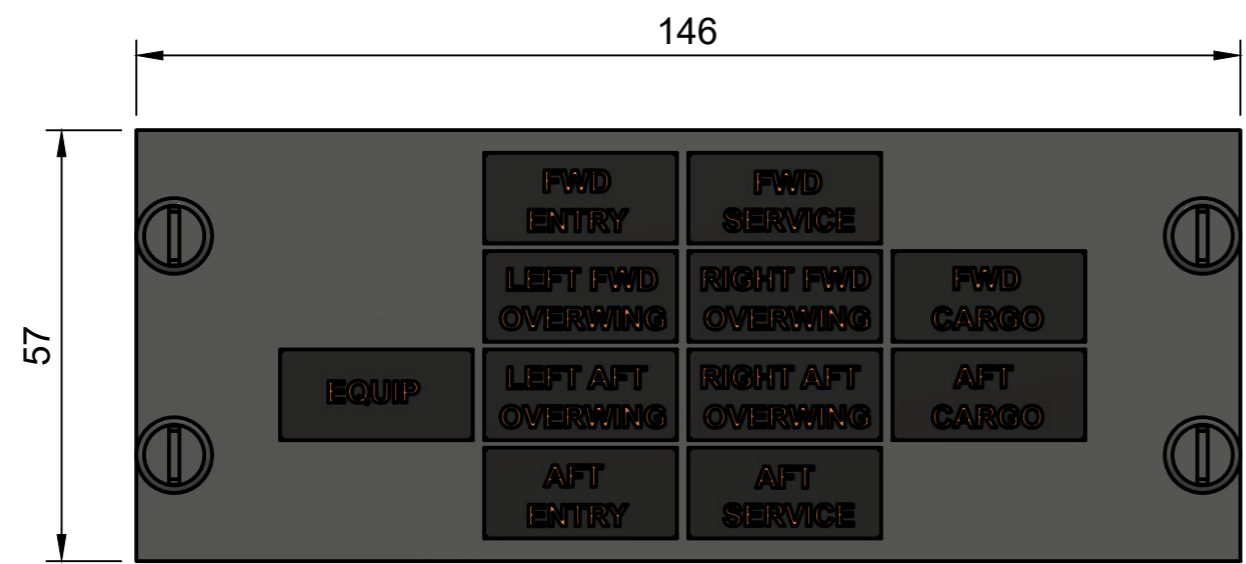

Parts List		
Item	Qty	Part Number
1	11	ANNUNICATOR BOX AMBER
2	4	DZUS FASTENER PLASTIC
3	1	BACKPLATE

	Created by:		Karl Clarke
			www.737DIYSIM.com
	Title:		OVHD DOORS PANEL
	Rev.	Date of issue	Sheet
			1/3

Created by: Karl Clarke		
www.737DIYSIM.com		
Title: OVHD DOORS PANEL		
Rev.	Date of issue	Sheet 2/3

1 2 3 4 5 6 7 8 9 10 11 12

A
B
C
D
E
F
G
H

Parts List		
Item	Qty	Part Number
3	1	BACKPLATE

	Created by:		Karl Clarke
			www.737DIYSIM.com
	Title:		OVHD DOORS PANEL
	Rev.	Date of issue	Sheet
			3/3

1 2 3 4 5 6 7 8 9 10 11 12