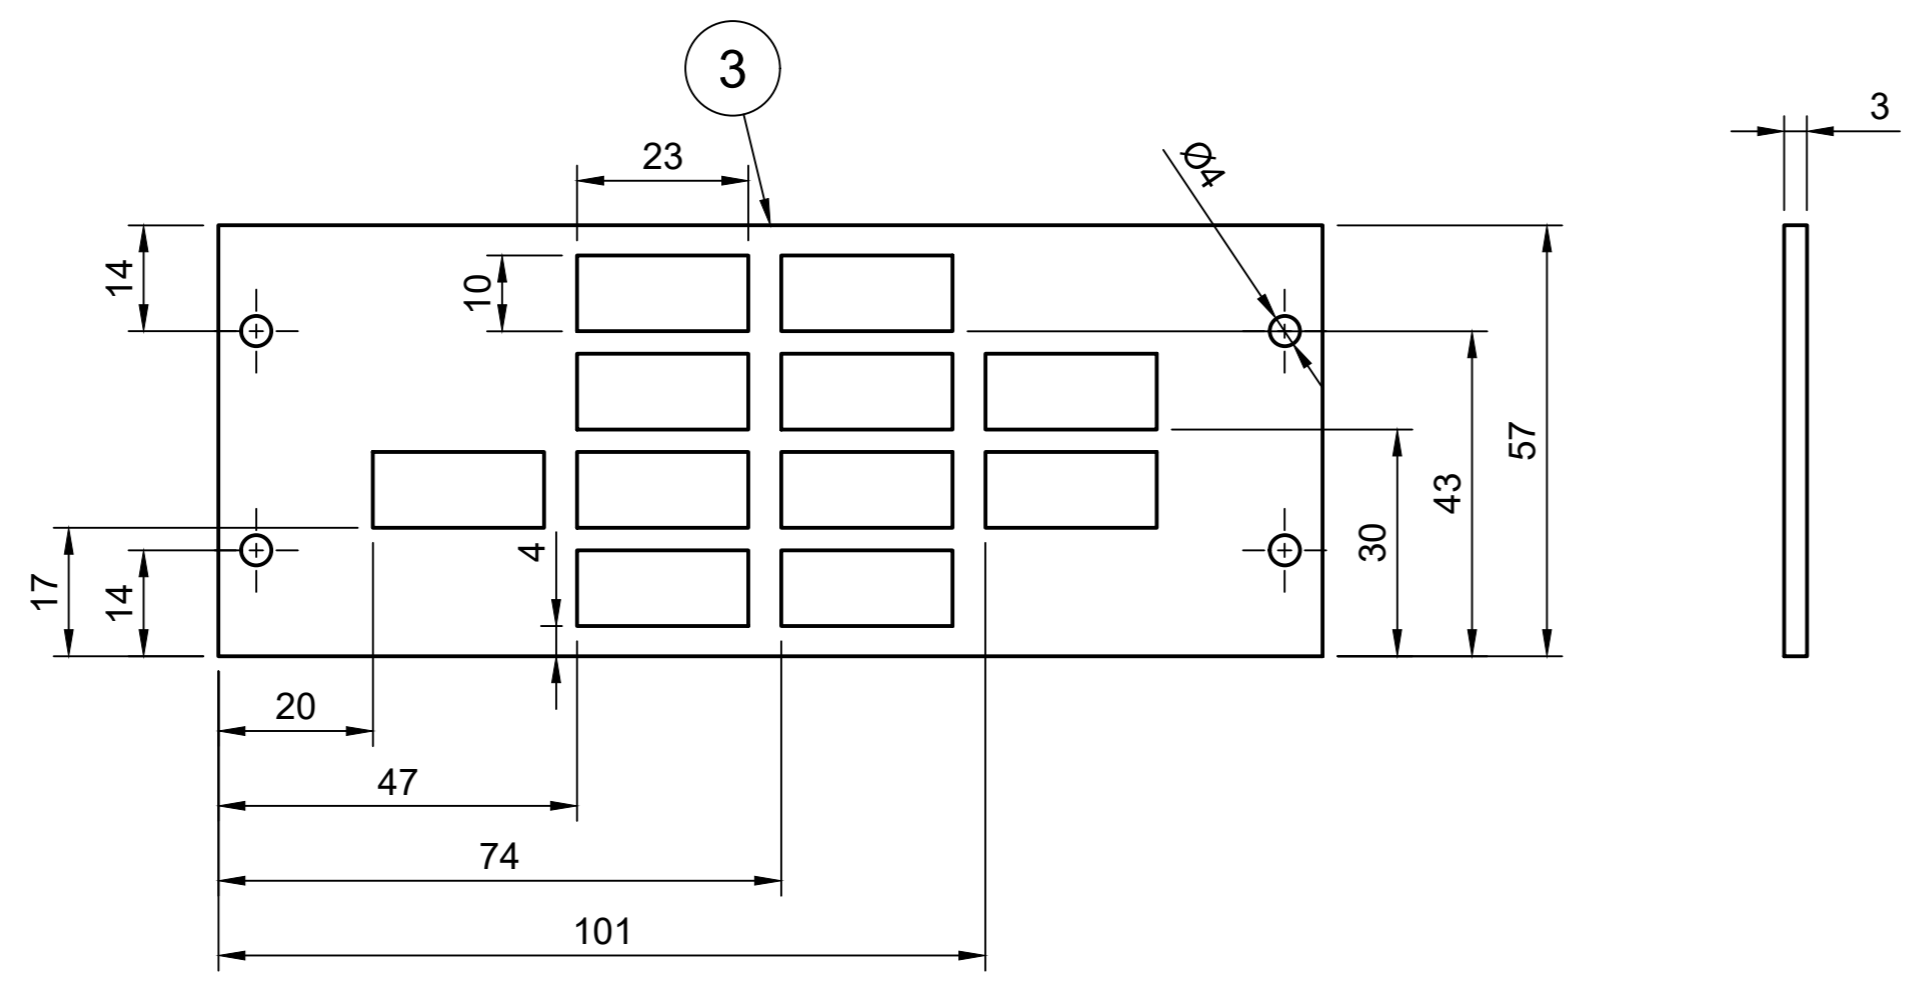

Parts List		
Item	Qty	Part Number
1	11	ANNUNICATOR BOX AMBER
2	4	DZUS FASTENER PLASTIC
3	1	BACKPLATE

	Created by:		Karl Clarke
			www.737DIYSIM.com
	Title:		OVHD DOORS PANEL
	Rev.	Date of issue	Sheet
			1/3

Created by: Karl Clarke		
www.737DIYSIM.com		
Title: OVHD DOORS PANEL		
Rev.	Date of issue	Sheet 2/3

1 2 3 4 5 6 7 8 9 10 11 12

A
B
C
D
E
F
G
H

Parts List		
Item	Qty	Part Number
3	1	BACKPLATE

	Created by:		Karl Clarke
			www.737DIYSIM.com
	Title:		OVHD DOORS PANEL
	Rev.	Date of issue	Sheet
			3/3