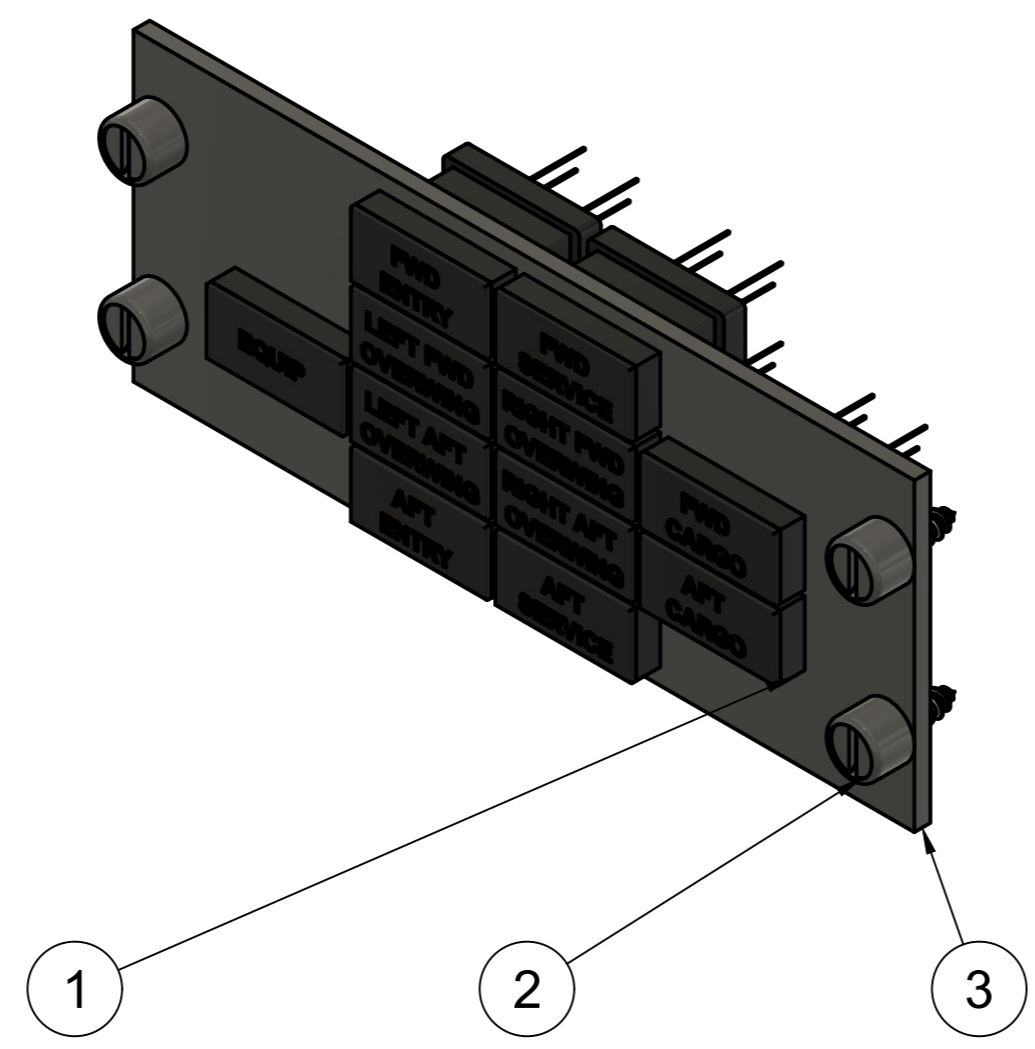

Parts List		
Item	Qty	Part Number
1	11	ANNUNICATOR BOX AMBER
2	4	DZUS FASTENER PLASTIC
3	1	BACKPLATE

	Created by:		Karl Clarke
			www.737DIYSIM.com
	Title:		OVHD DOORS PANEL
	Rev.	Date of issue	Sheet
			1/3

Created by: Karl Clarke		
www.737DIYSIM.com		
Title: OVHD DOORS PANEL		
Rev.	Date of issue	Sheet 2/3

1 2 3 4 5 6 7 8 9 10 11 12

A
B
C
D
E
F
G
H

Parts List		
Item	Qty	Part Number
3	1	BACKPLATE

	Created by:		Karl Clarke
			www.737DIYSIM.com
	Title:		OVHD DOORS PANEL
	Rev.	Date of issue	Sheet
			3/3