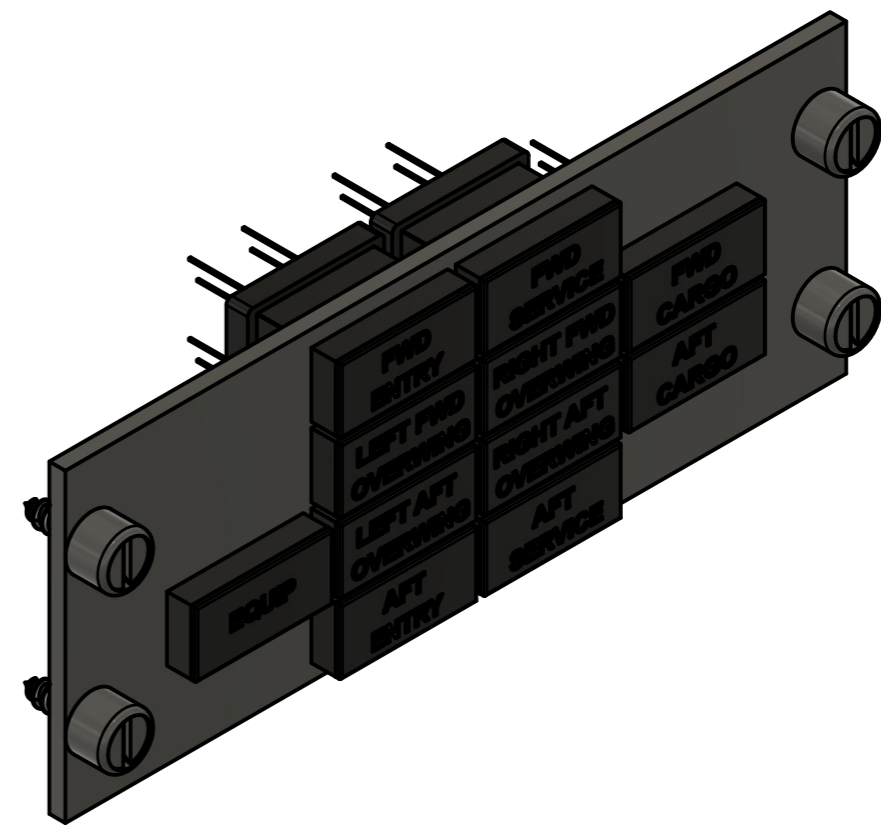

Parts List		
Item	Qty	Part Number
1	11	ANNUNICATOR BOX AMBER
2	4	DZUS FASTENER PLASTIC
3	1	BACKPLATE

	Created by:		Karl Clarke
			www.737DIYSIM.com
	Title:		OVHD DOORS PANEL
	Rev.	Date of issue	Sheet
			1/3

Created by: Karl Clarke		
www.737DIYSIM.com		
Title: OVHD DOORS PANEL		
Rev.	Date of issue	Sheet 2/3

1 2 3 4 5 6 7 8 9 10 11 12

A
B
C
D
E
F
G
H

Parts List		
Item	Qty	Part Number
3	1	BACKPLATE

	Created by:		Karl Clarke
			www.737DIYSIM.com
	Title:		OVHD DOORS PANEL
	Rev.	Date of issue	Sheet
			3/3