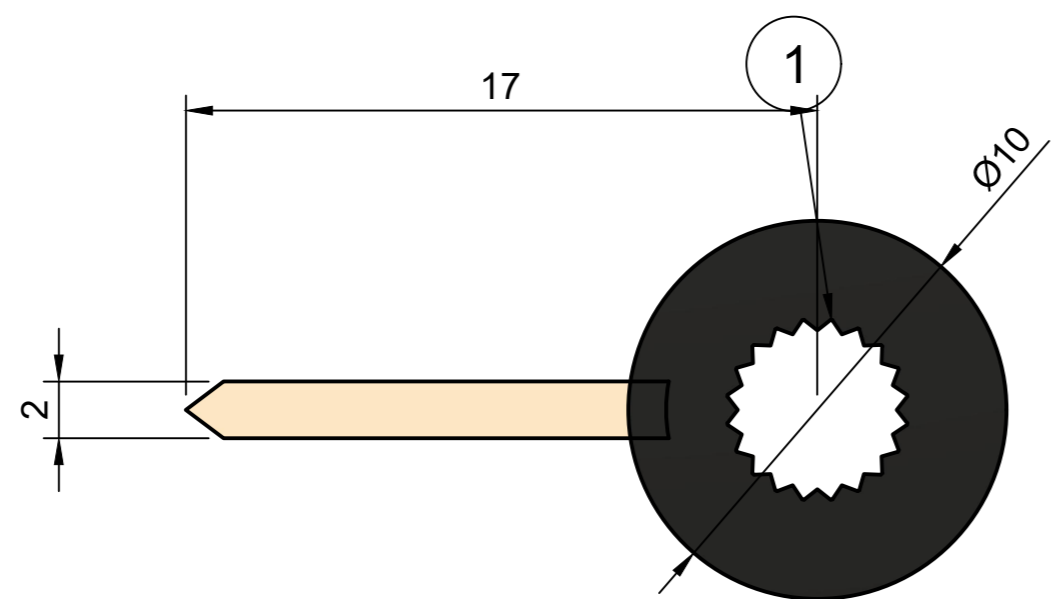

Parts List		
Item	Qty	Part Number
1	1	GAUGE FRAME

	Created by:	
	Karl Clarke	
	www.737DIYSIM.com	
	Title:	
OVHD PNEUMATIC PANEL		
Rev.	Date of issue	Sheet
		3/7

Parts List		
Item	Qty	Part Number
1	1	Fuel Gauge Needle