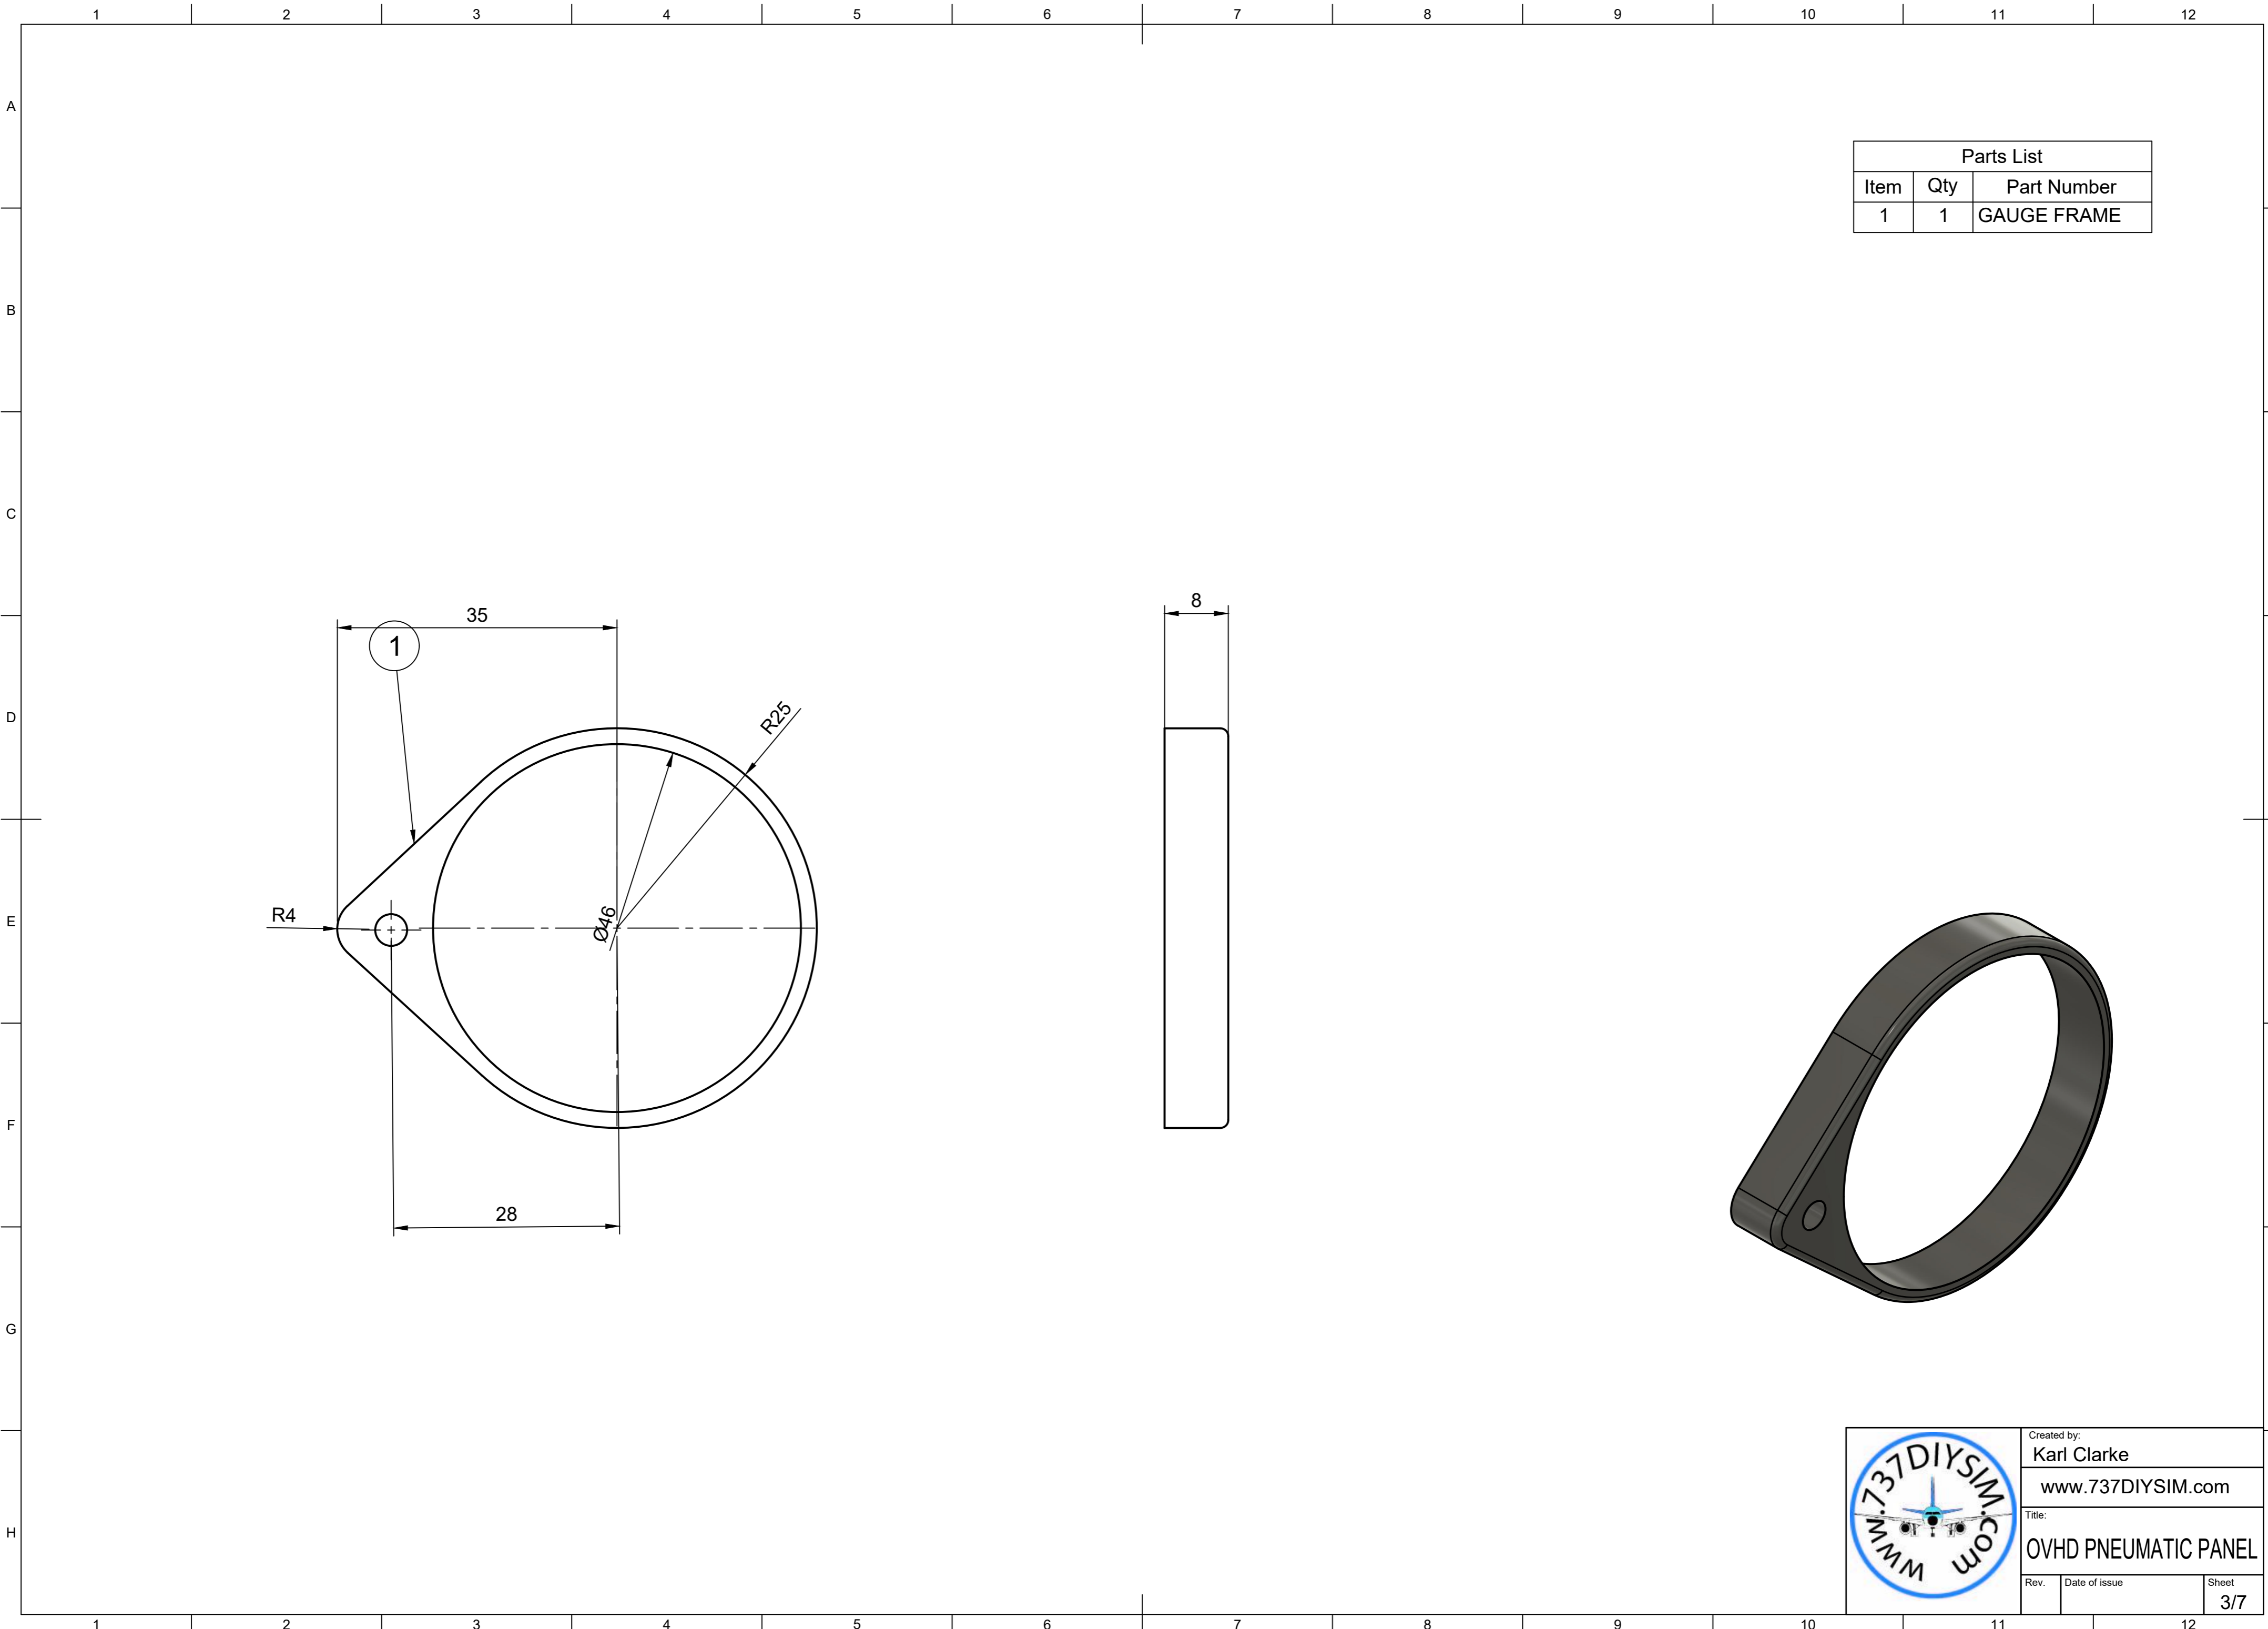

Parts List		
Item	Qty	Part Number
1	1	GAUGE FRAME
2	1	OVHD FUEL TEMP NEEDLE v1
3	1	OVHD FUEL TEMP NEEDLE v1 (1)
4	2	ANNUNICATOR BOX BLUE
5	9	ANNUNICATOR BOX AMBER
6	2	ANNUNICATOR BOX GREEN
7	1	FACEPLATE
8	8	TOGGLE SW WTE CAP
9	2	ELEC PUSH BUTTON JNTS
10	1	GAUGE FILLER
11	1	GAUGE DECAL
12	1	92000A228
13	1	M4 NUT
14	1	GAUGE LENS
15	6	DZUS FASTENER PLASTIC
16	1	BACKPLATE (8)

Parts List		
Item	Qty	Part Number
1	1	GAUGE FRAME

	Created by:	
	Karl Clarke	
	www.737DIYSIM.com	
	Title:	
OVHD PNEUMATIC PANEL		
Rev.	Date of issue	Sheet
		3/7

Parts List		
Item	Qty	Part Number
1	1	Fuel Gauge Needle