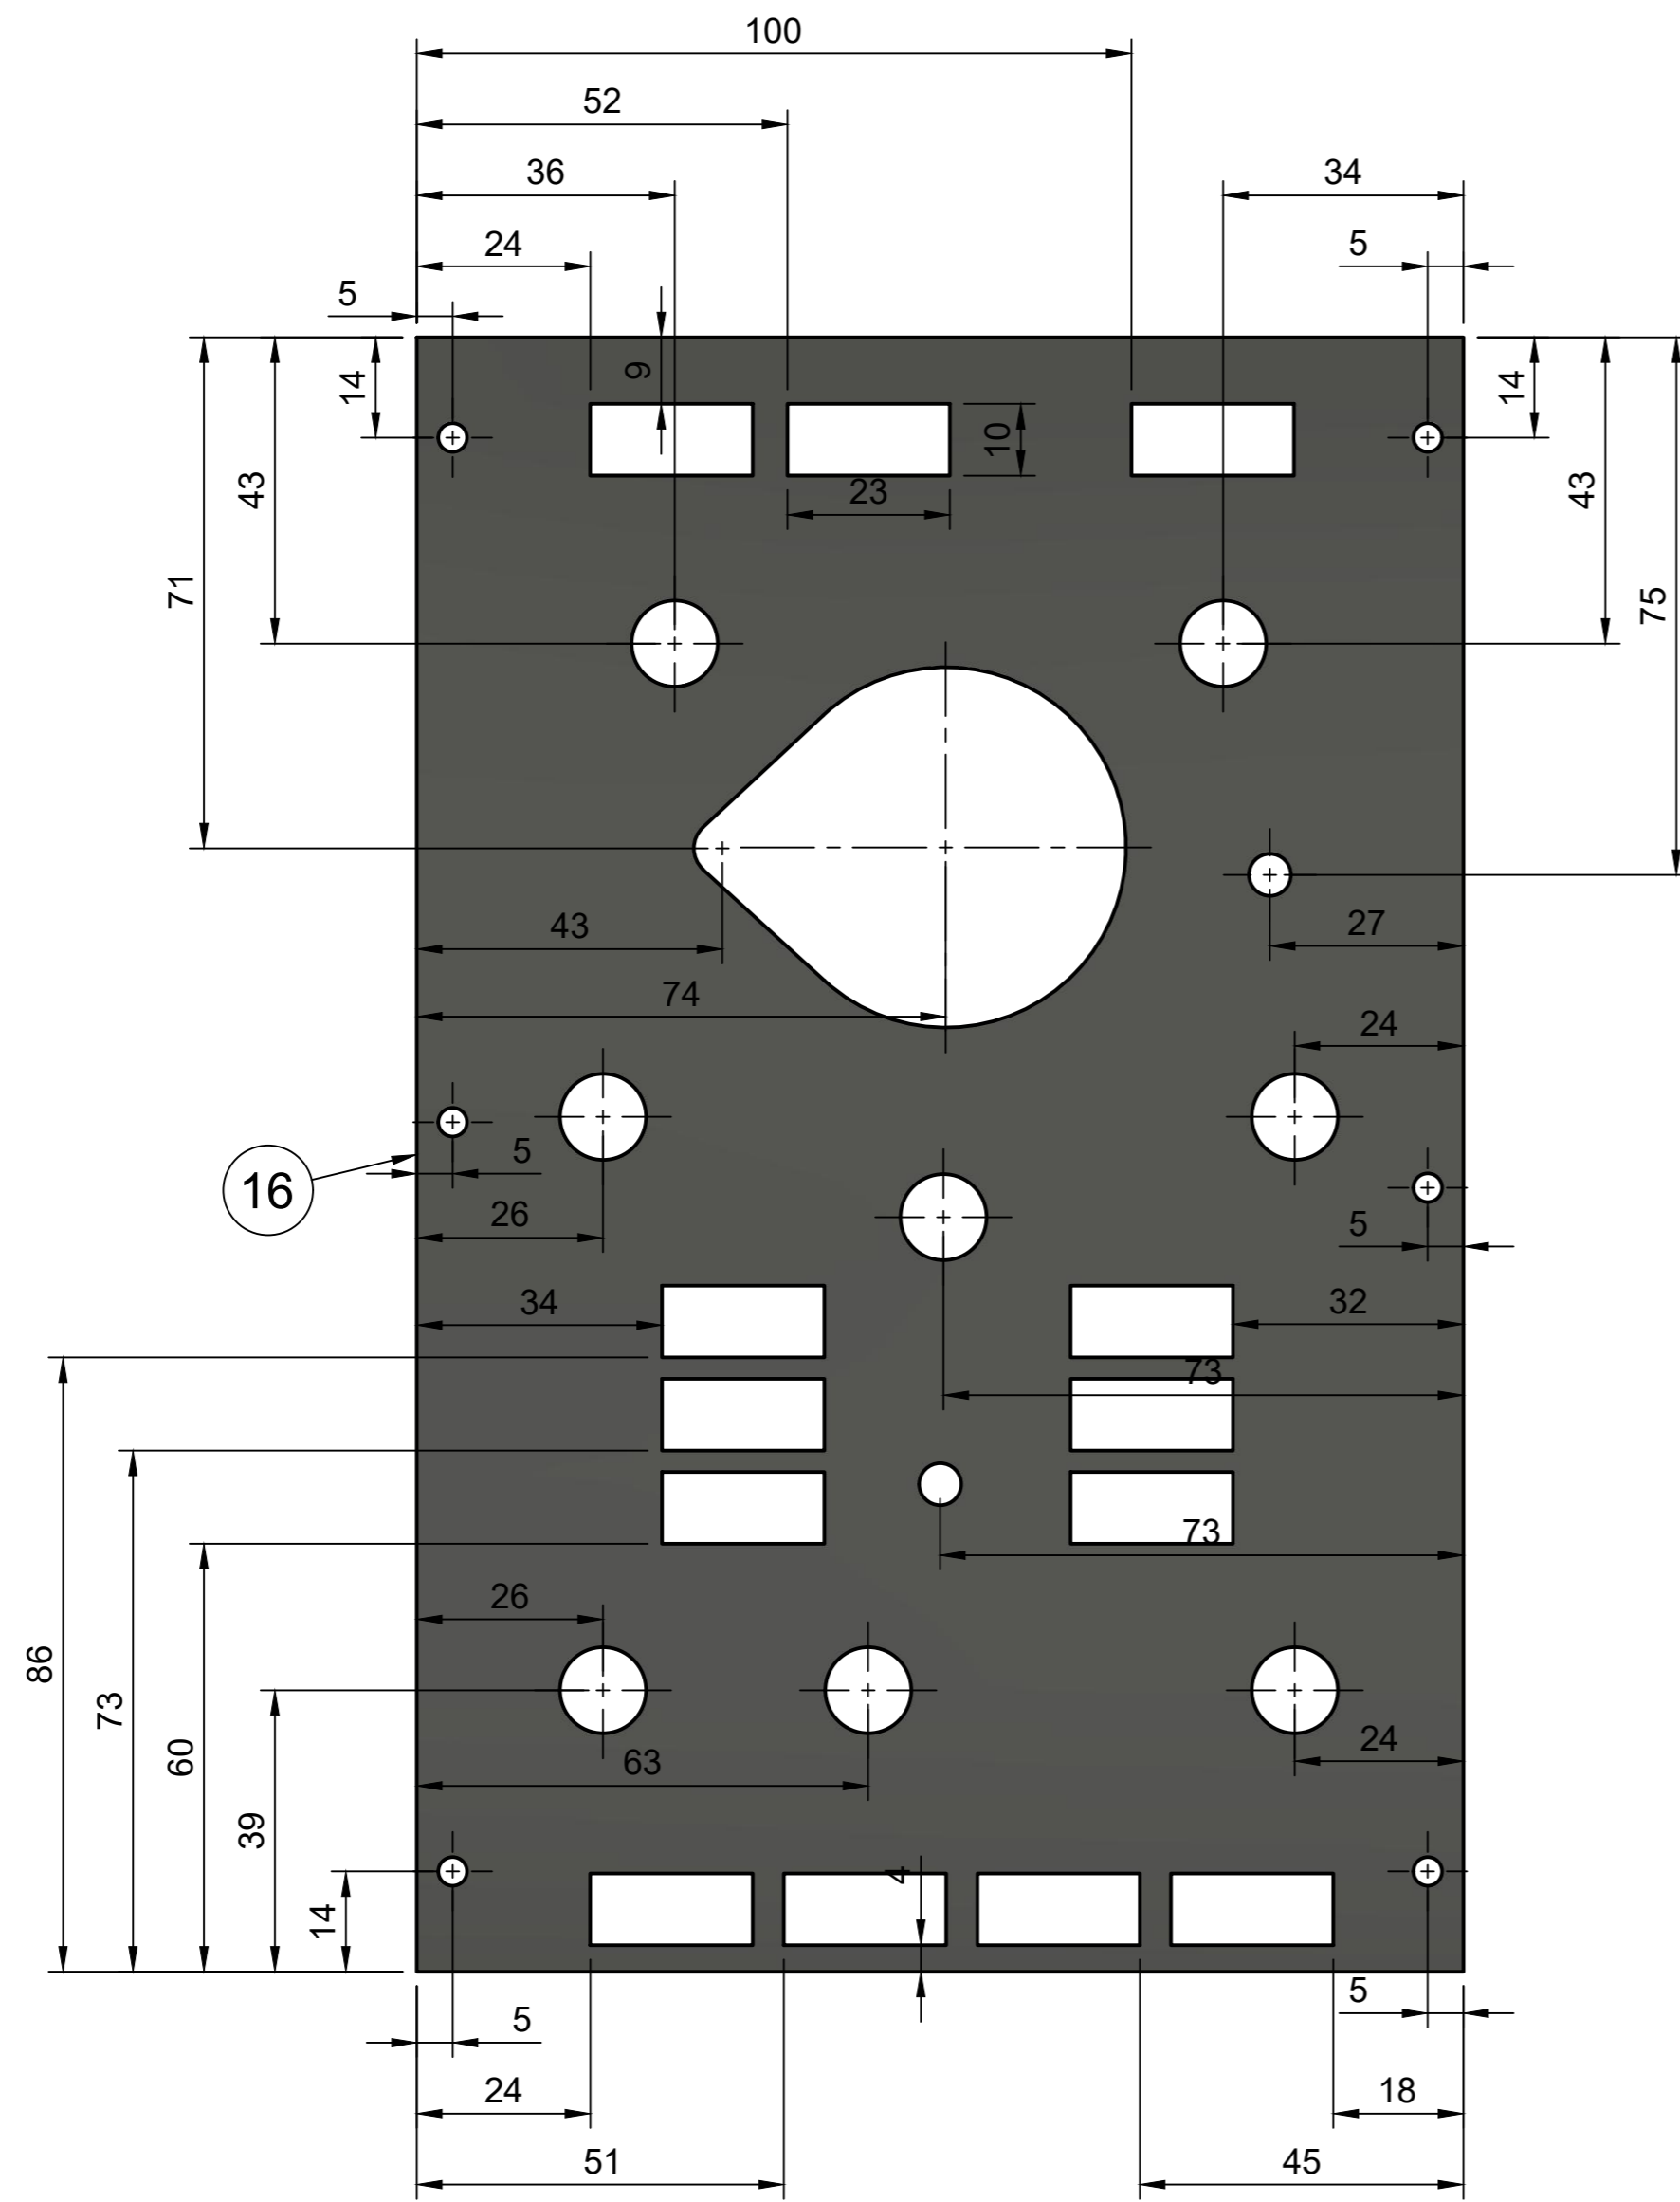

Parts List		
Item	Qty	Part Number
16	1	BACKPLATE (8)

Created by: Karl Clarke		
www.737DIYSIM.com		
Title: OVHD PNEUMATIC PANEL		
Rev.	Date of issue	Sheet 7/7