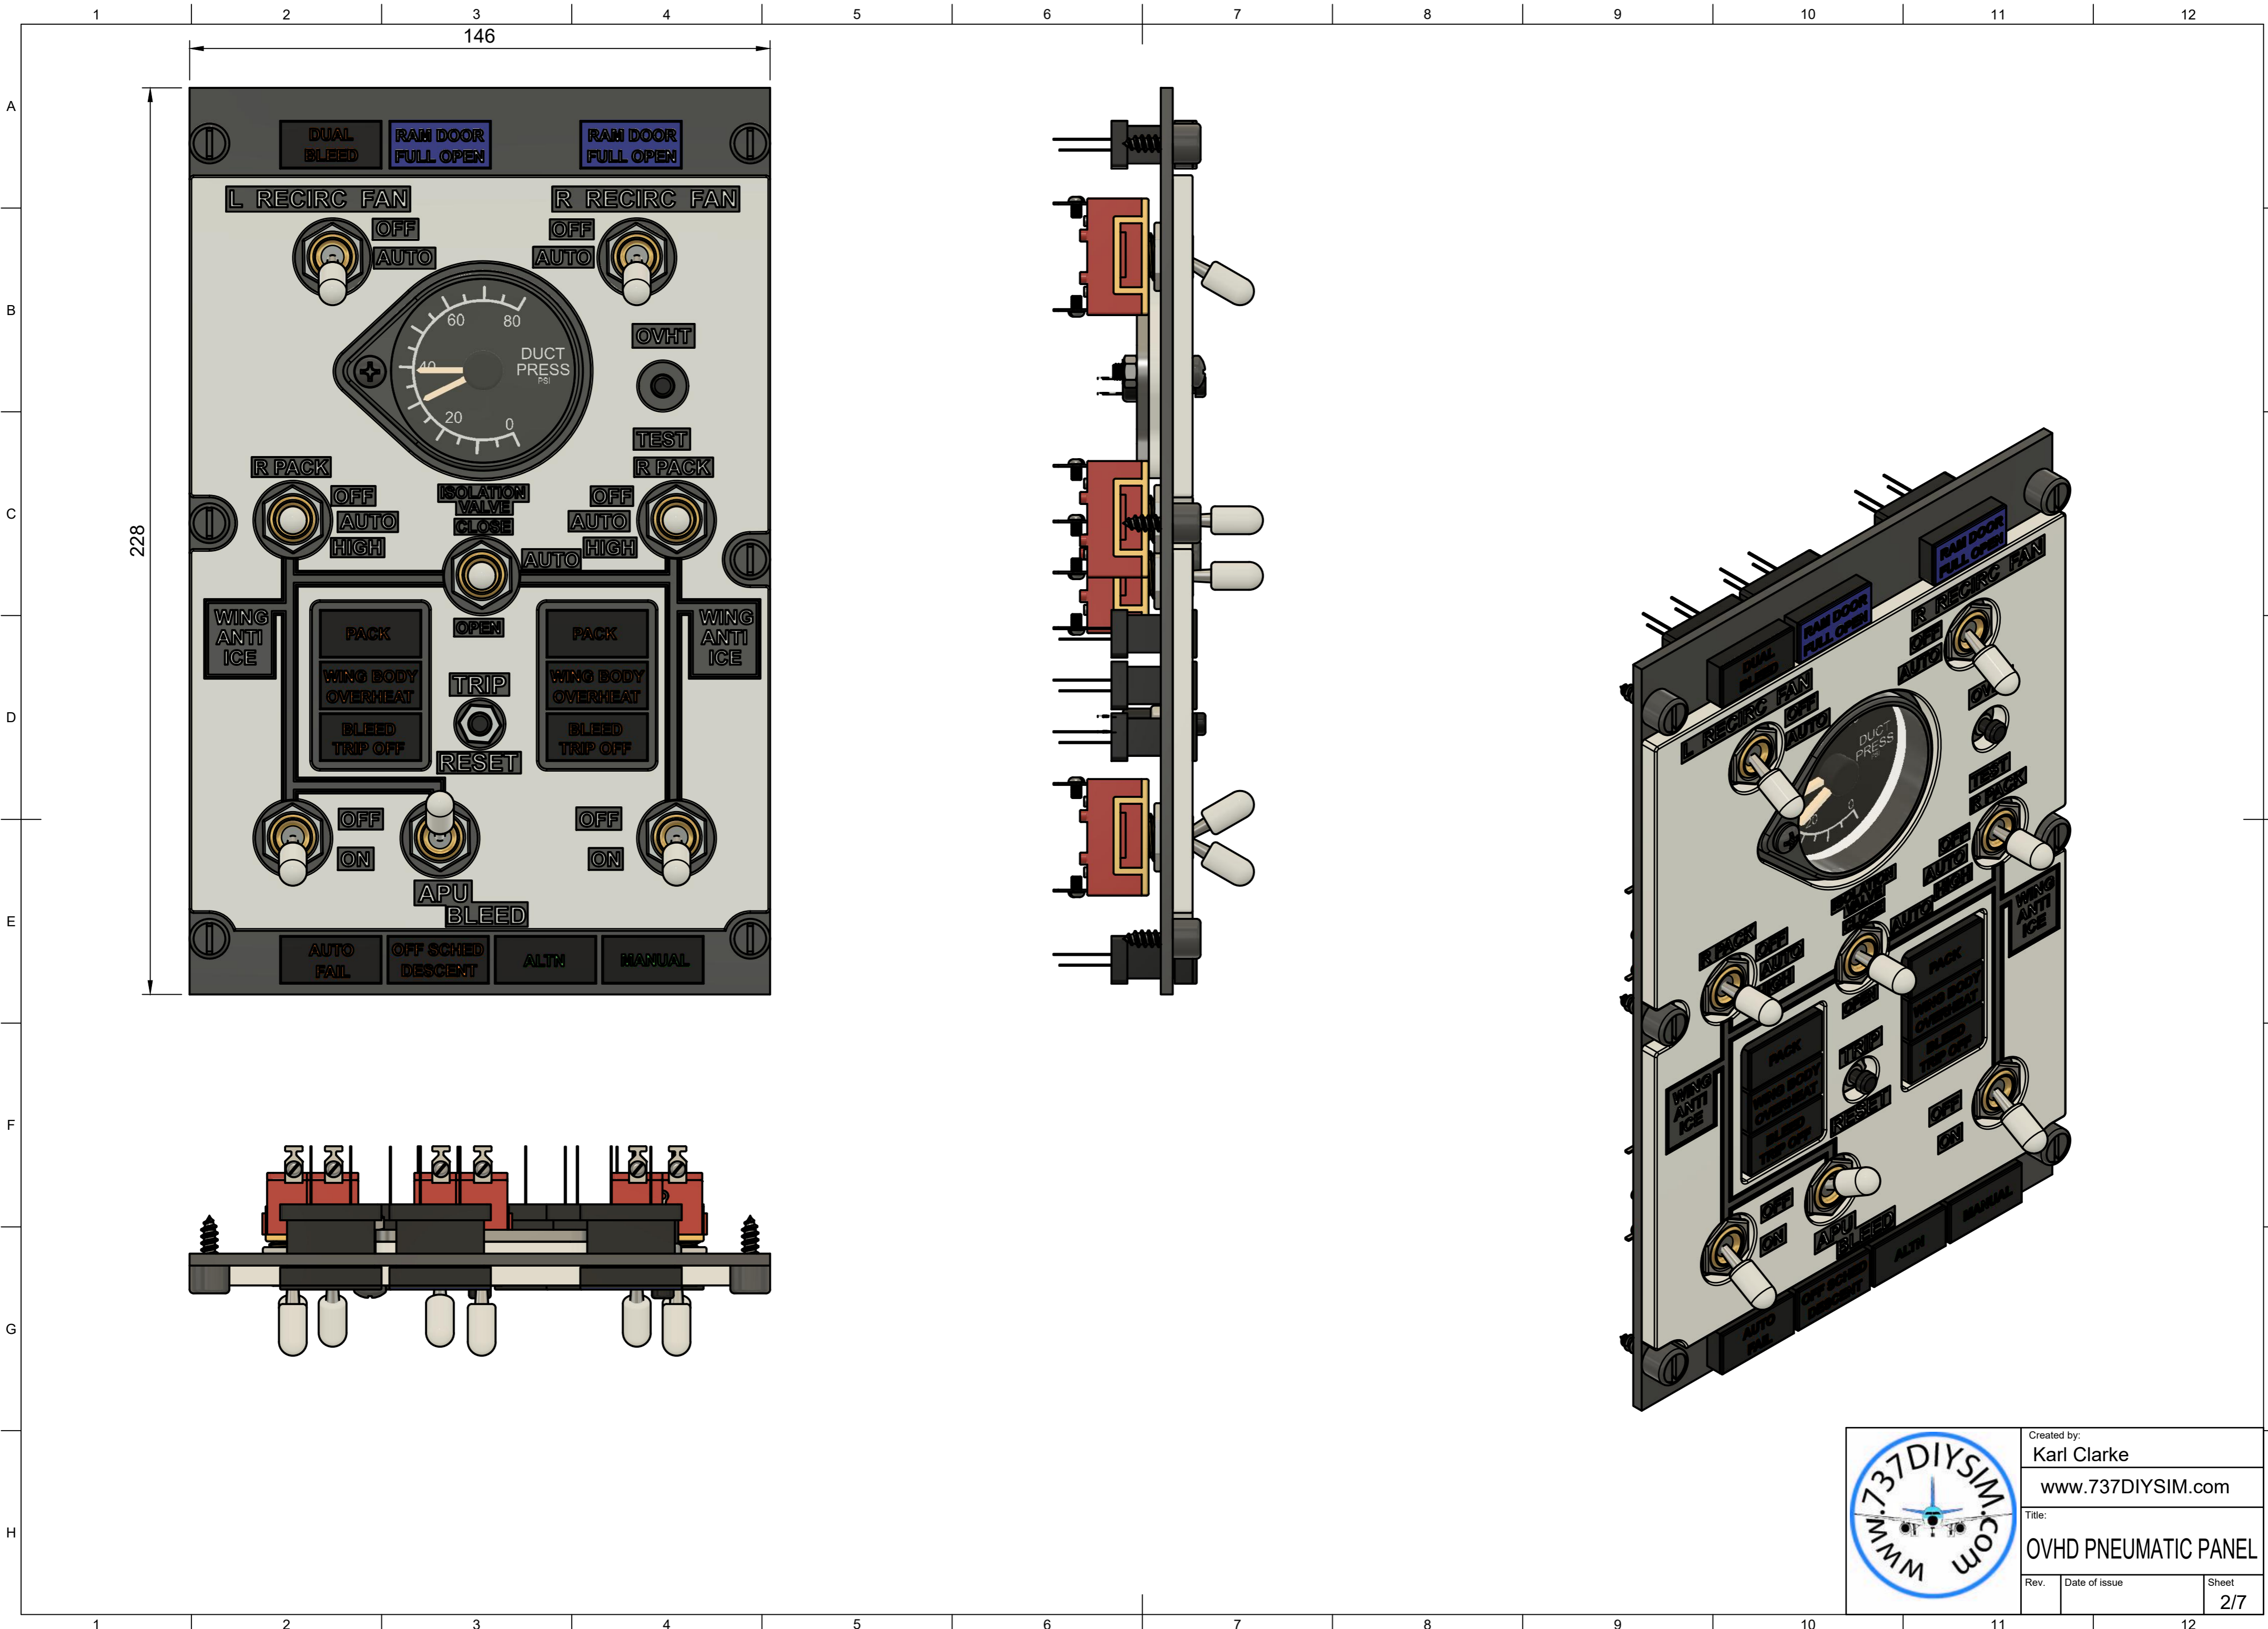

Created by:		
Karl Clarke		
www.737DIYSIM.com		
Title:		
OVHD PNEUMATIC PANEL		
Rev.	Date of issue	Sheet
		2/7