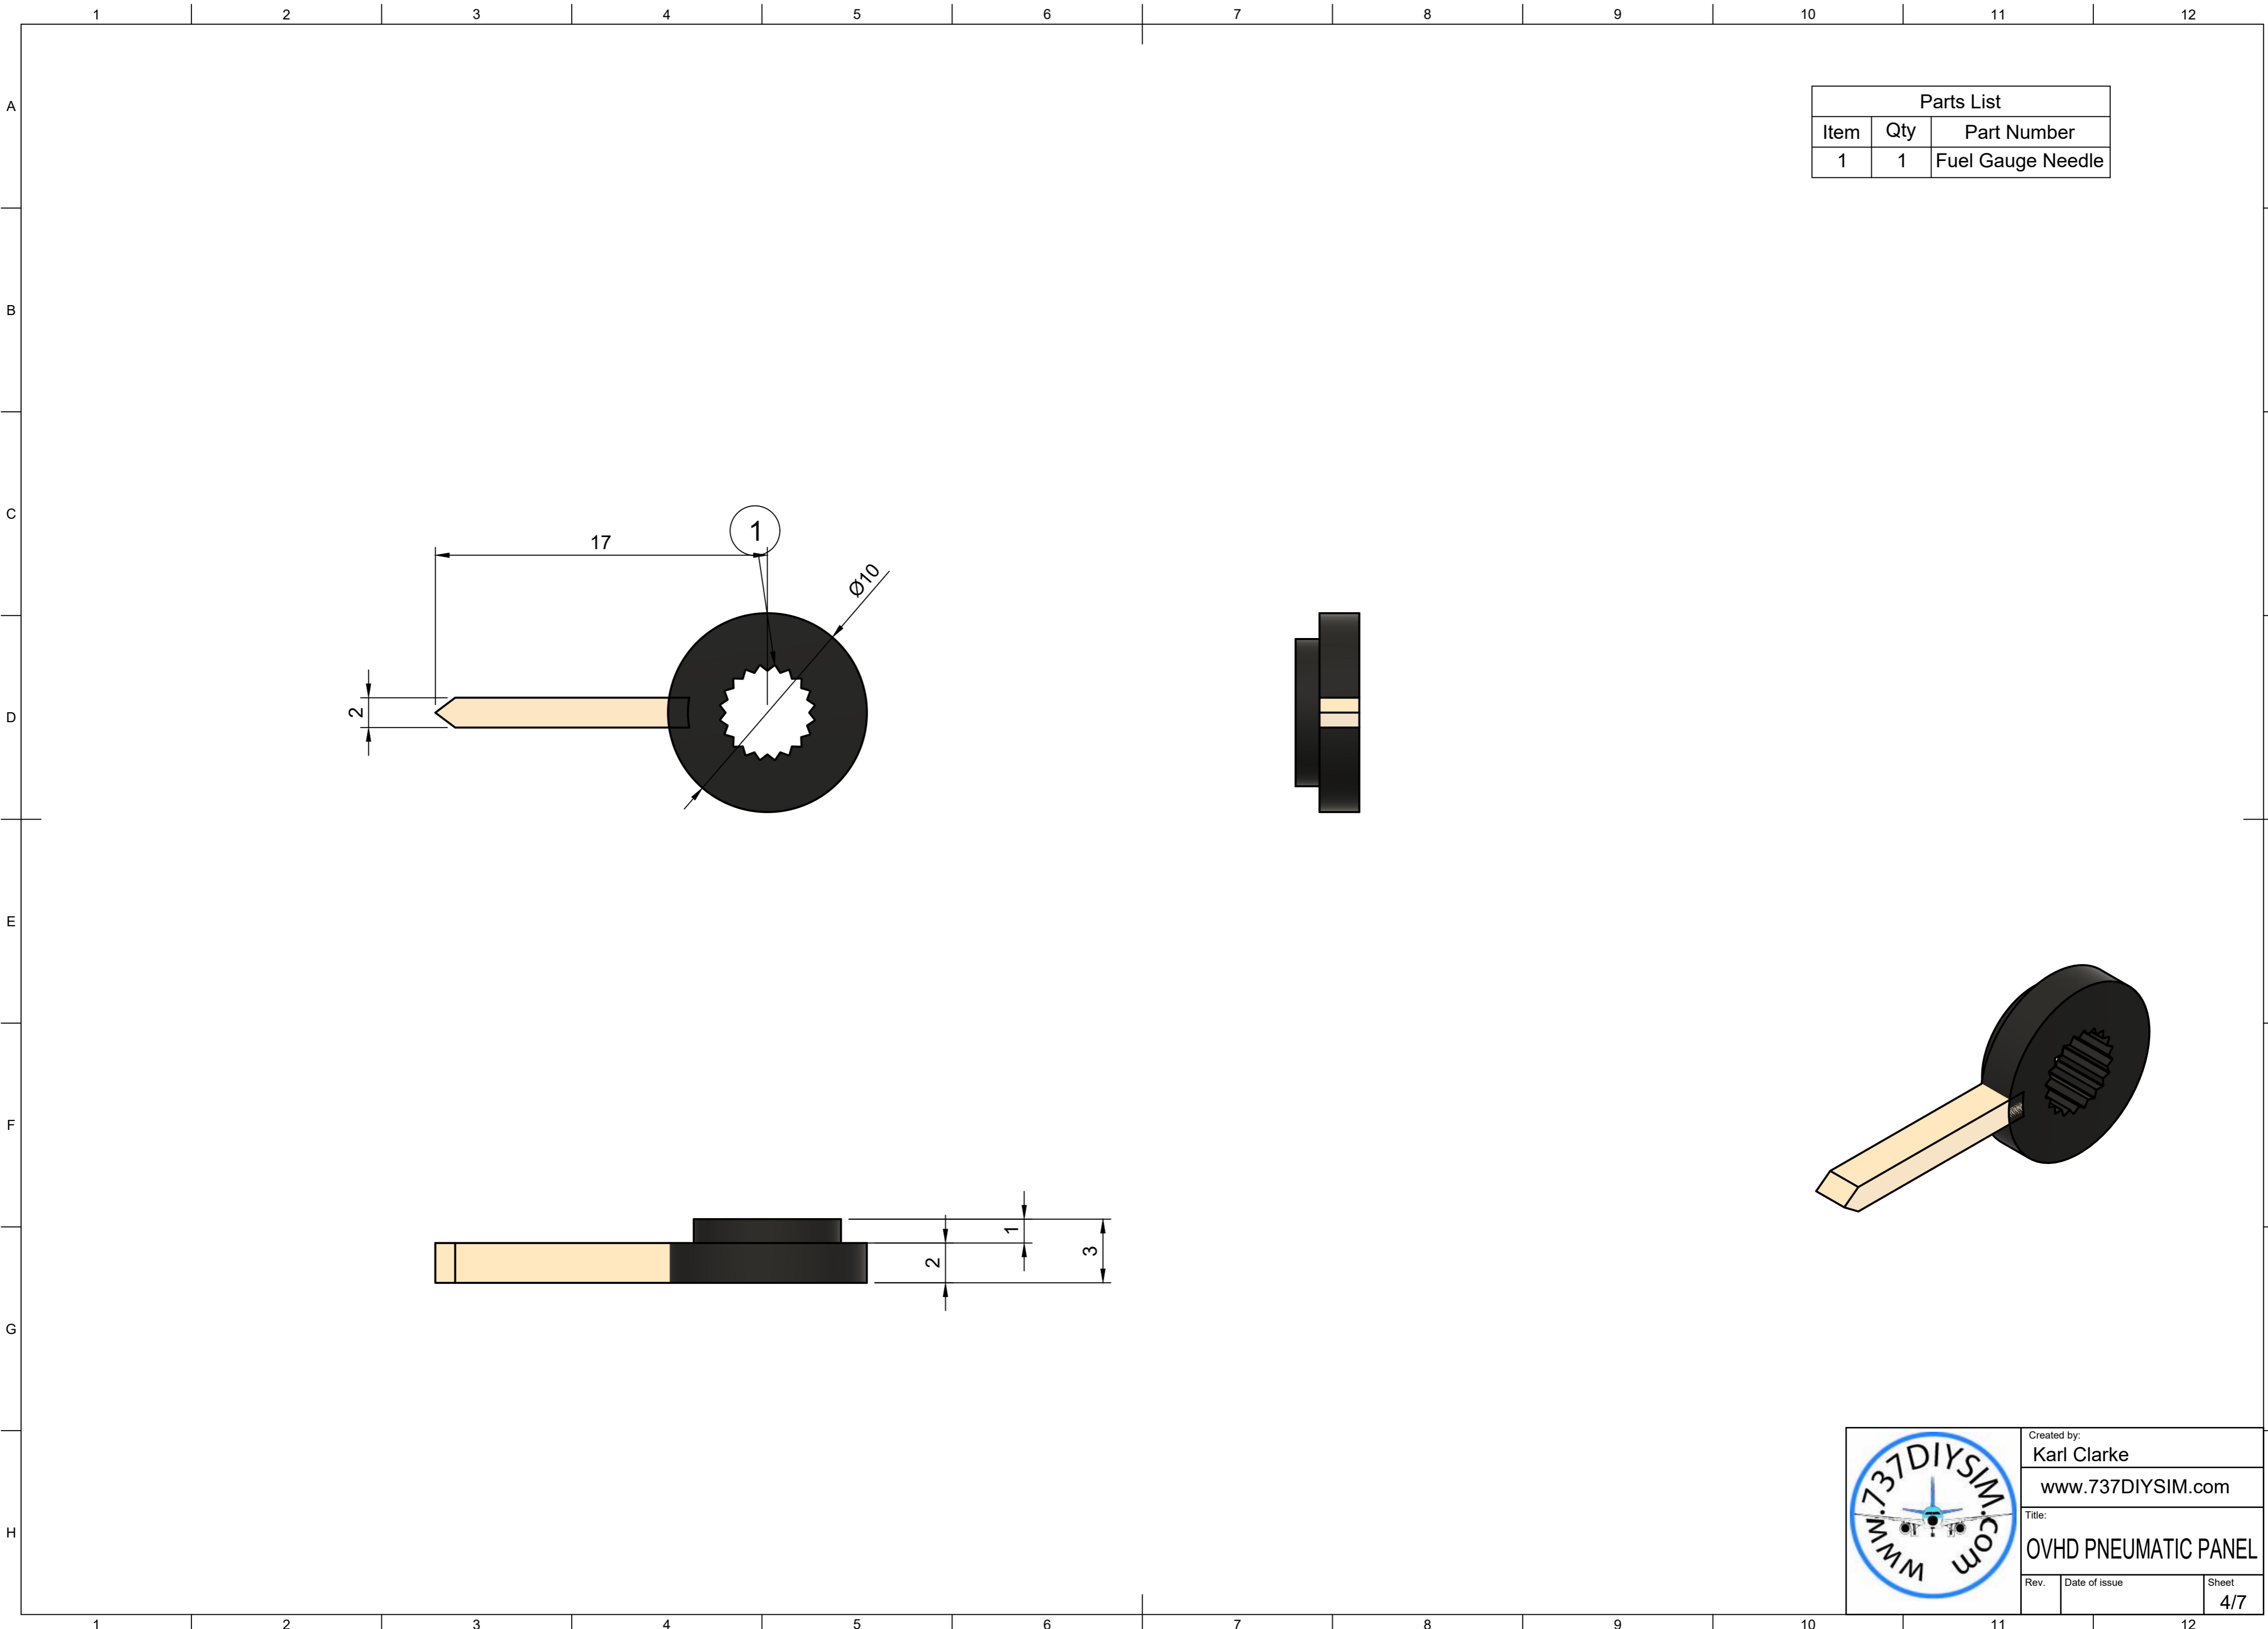

Parts List		
Item	Qty	Part Number
1	1	GAUGE FRAME
2	1	OVHD FUEL TEMP NEEDLE v1
3	1	OVHD FUEL TEMP NEEDLE v1 (1)
4	2	ANNUNICATOR BOX BLUE
5	9	ANNUNICATOR BOX AMBER
6	2	ANNUNICATOR BOX GREEN
7	1	FACEPLATE
8	8	TOGGLE SW WTE CAP
9	2	ELEC PUSH BUTTON JNTS
10	1	GAUGE FILLER
11	1	GAUGE DECAL
12	1	92000A228
13	1	M4 NUT
14	1	GAUGE LENS
15	6	DZUS FASTENER PLASTIC
16	1	BACKPLATE (8)

Parts List		
Item	Qty	Part Number
1	1	GAUGE FRAME

	Created by:	
	Karl Clarke	
	www.737DIYSIM.com	
	Title:	
OVHD PNEUMATIC PANEL		
Rev.	Date of issue	Sheet
		3/7

Parts List		
Item	Qty	Part Number
1	1	Fuel Gauge Needle