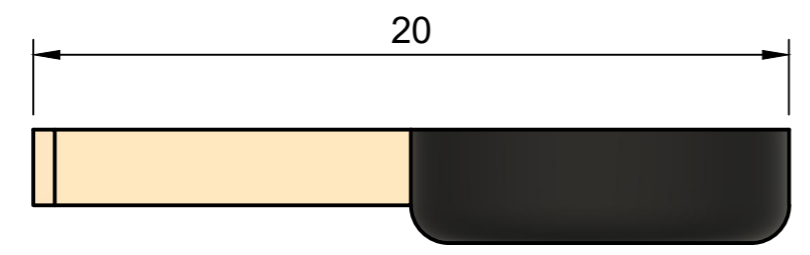

1 2 3 4 5 6 7 8 9 10 11 12

A
B
C
D
E
F
G
H

Parts List		
Item	Qty	Part Number
1	1	Fuel Gauge Needle (1)

Created by: Karl Clarke		
www.737DIYSIM.com		
Title: OVHD PNEUMATIC PANEL		
Rev.	Date of issue	Sheet 5/7

1 2 3 4 5 6 7 8 9 10 11 12