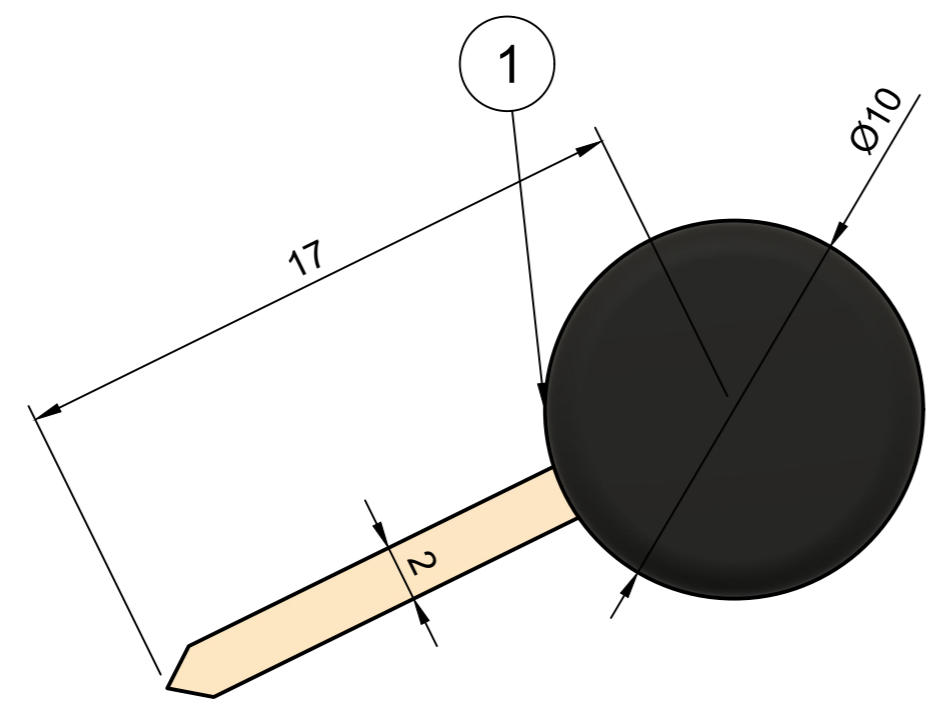

1 2 3 4 5 6 7 8 9 10 11 12

A
B
C
D
E
F
G
H

Parts List		
Item	Qty	Part Number
1	1	Fuel Gauge Needle (1)

Created by: Karl Clarke		
www.737DIYSIM.com		
Title: OVHD PNEUMATIC PANEL		
Rev.	Date of issue	Sheet 5/7

1 2 3 4 5 6 7 8 9 10 11 12