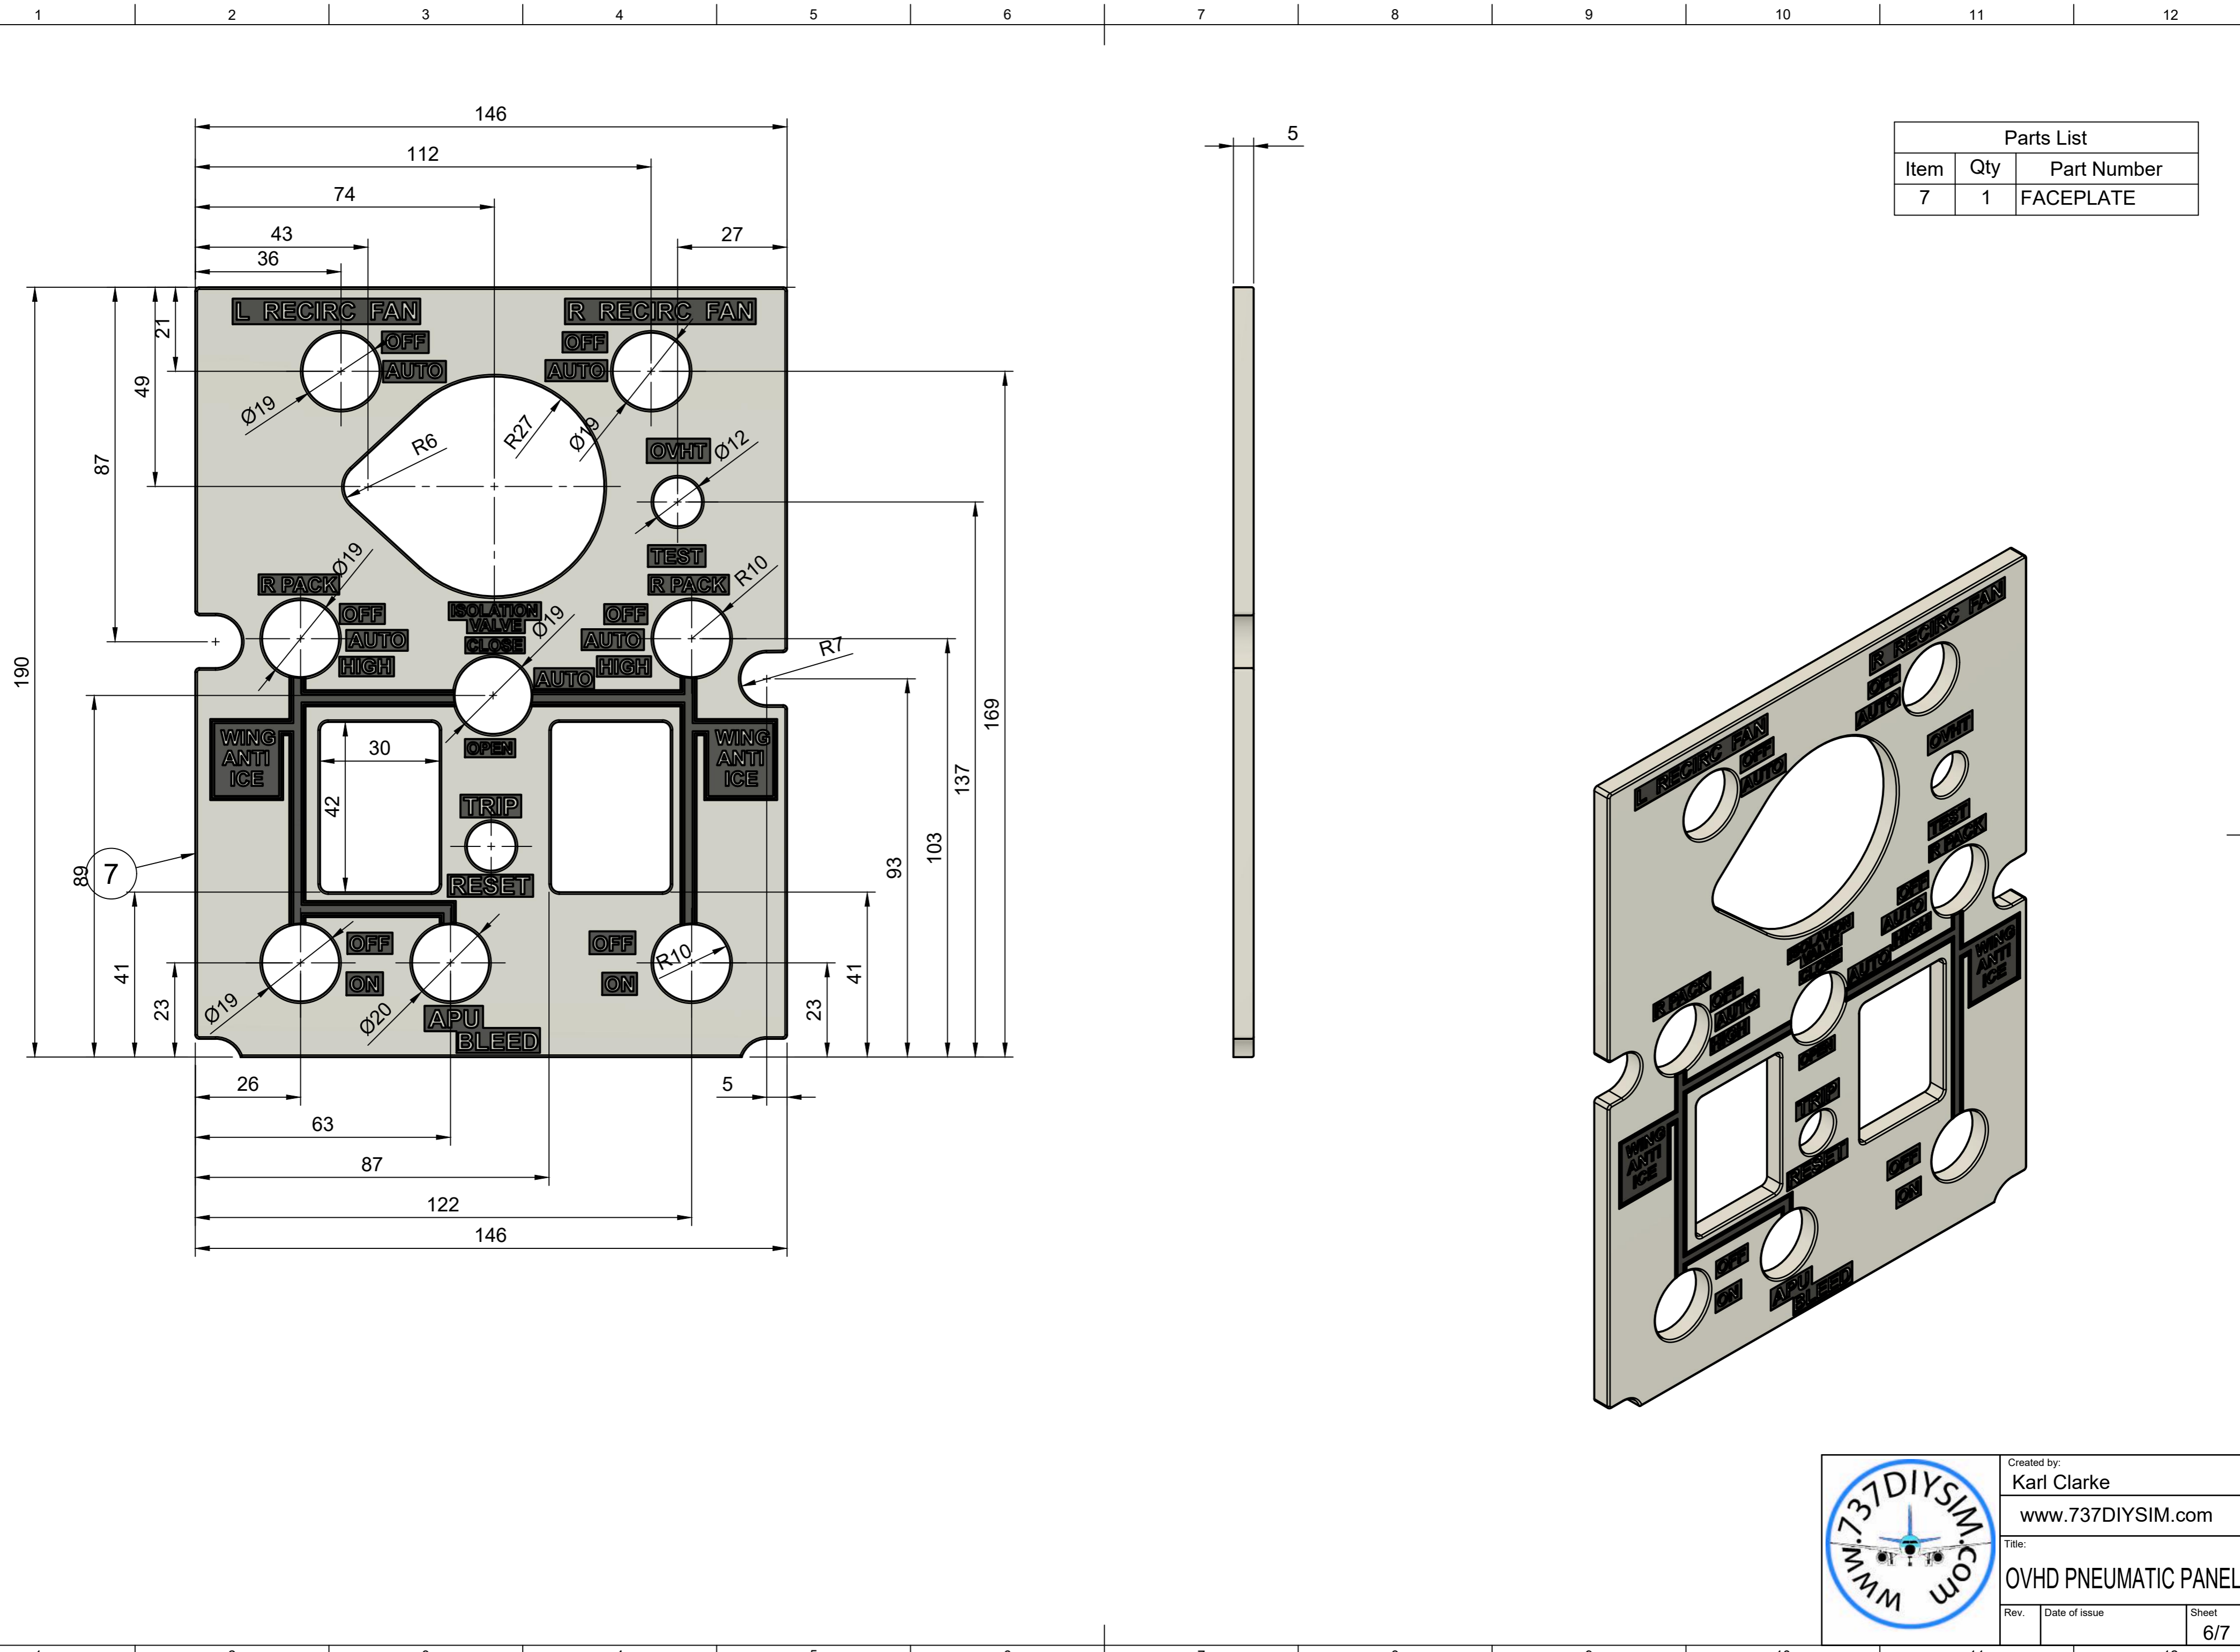

Parts List		
Item	Qty	Part Number
7	1	FACEPLATE