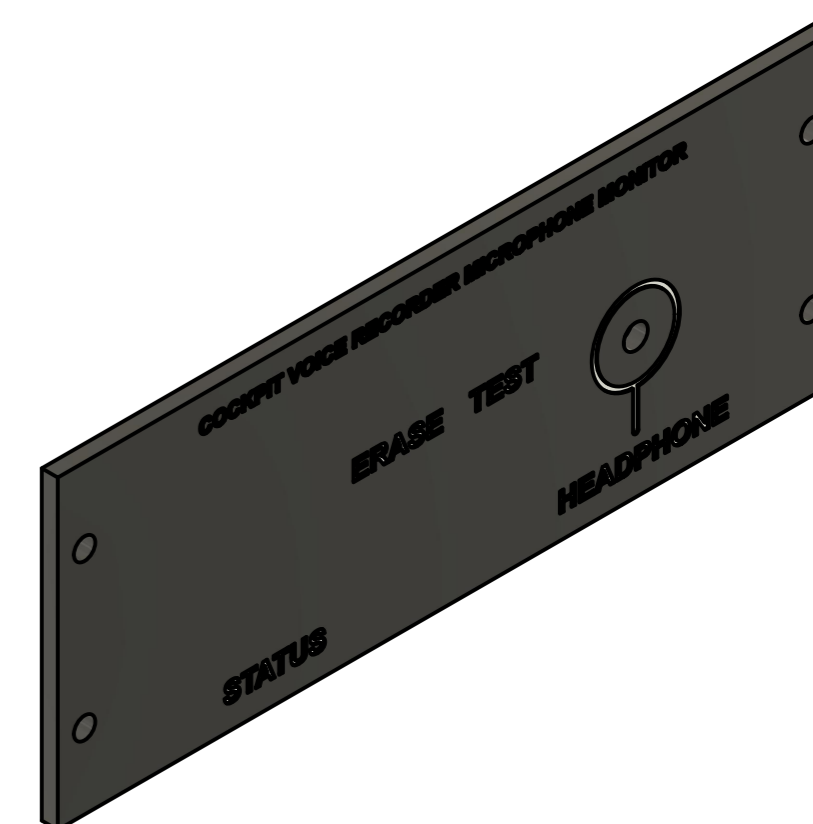

Parts List		
Item	Qty	Part Number
4	1	BACKPLATE

	Created by:		Karl Clarke
			www.737DIYSIM.com
	Title:		OVHD CVR PANEL
	Rev.	Date of issue	Sheet
			3/3