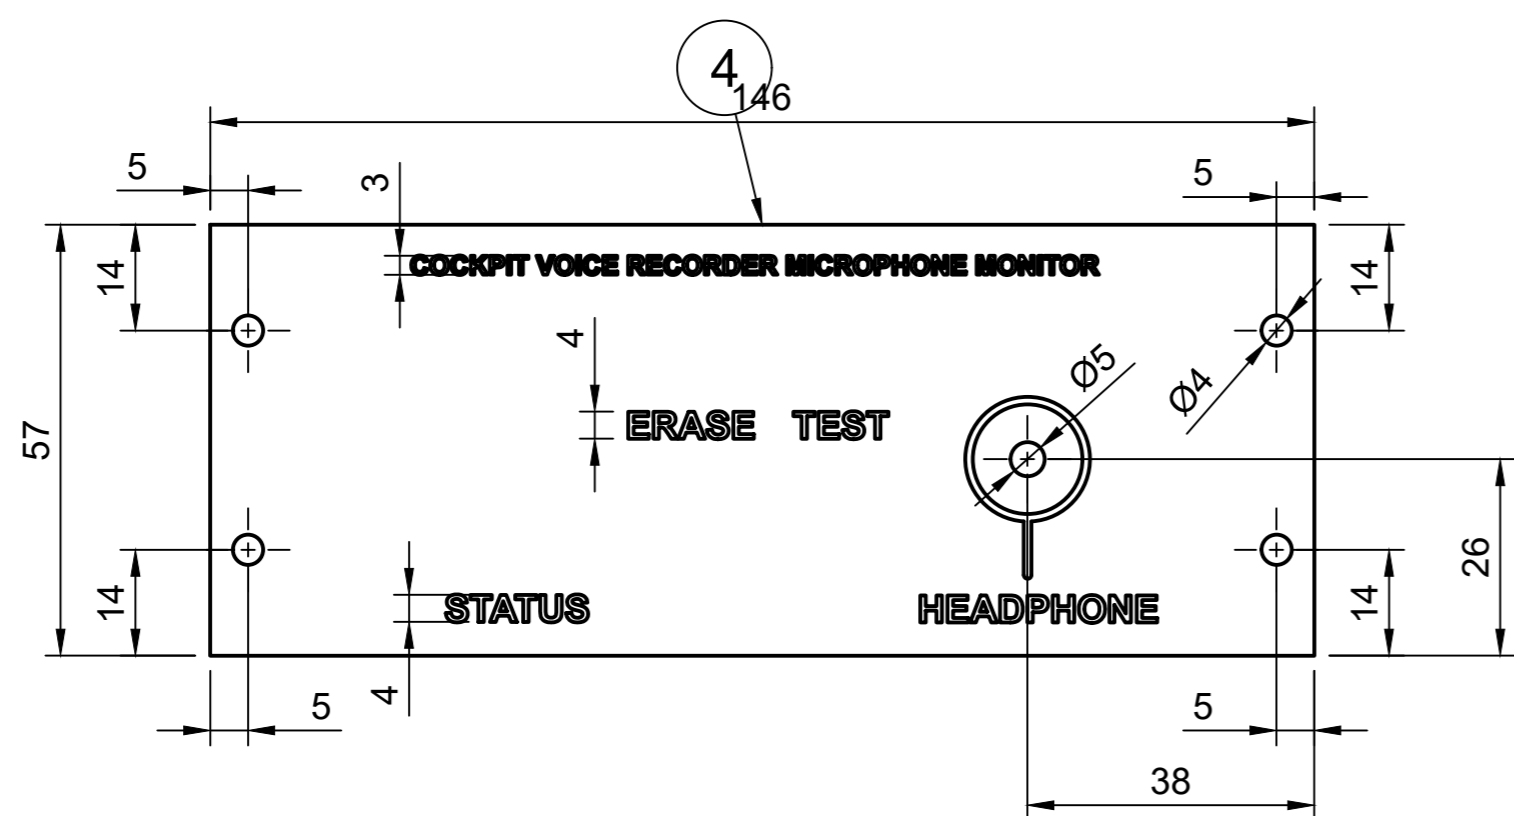

| Parts List | | |
|------------|-----|--------------------------|
| Item | Qty | Part Number |
| 1 | 1 | ELEC PUSH BUTTON JNTS v1 |
| 2 | 1 | ELEC PUSH BUTTON JNTS |
| 3 | 4 | DZUS FASTENER PLASTIC |
| 4 | 1 | BACKPLATE |

| Parts List | | |
|------------|-----|-------------|
| Item | Qty | Part Number |
| 4 | 1 | BACKPLATE |

| | | | |
|---|-------------|---------------|--|
|  | Created by: | | Karl Clarke |
| | | | www.737DIYSIM.com |
| | Title: | | OVHD CVR PANEL |
| | Rev. | Date of issue | Sheet |
| | | | 3/3 |