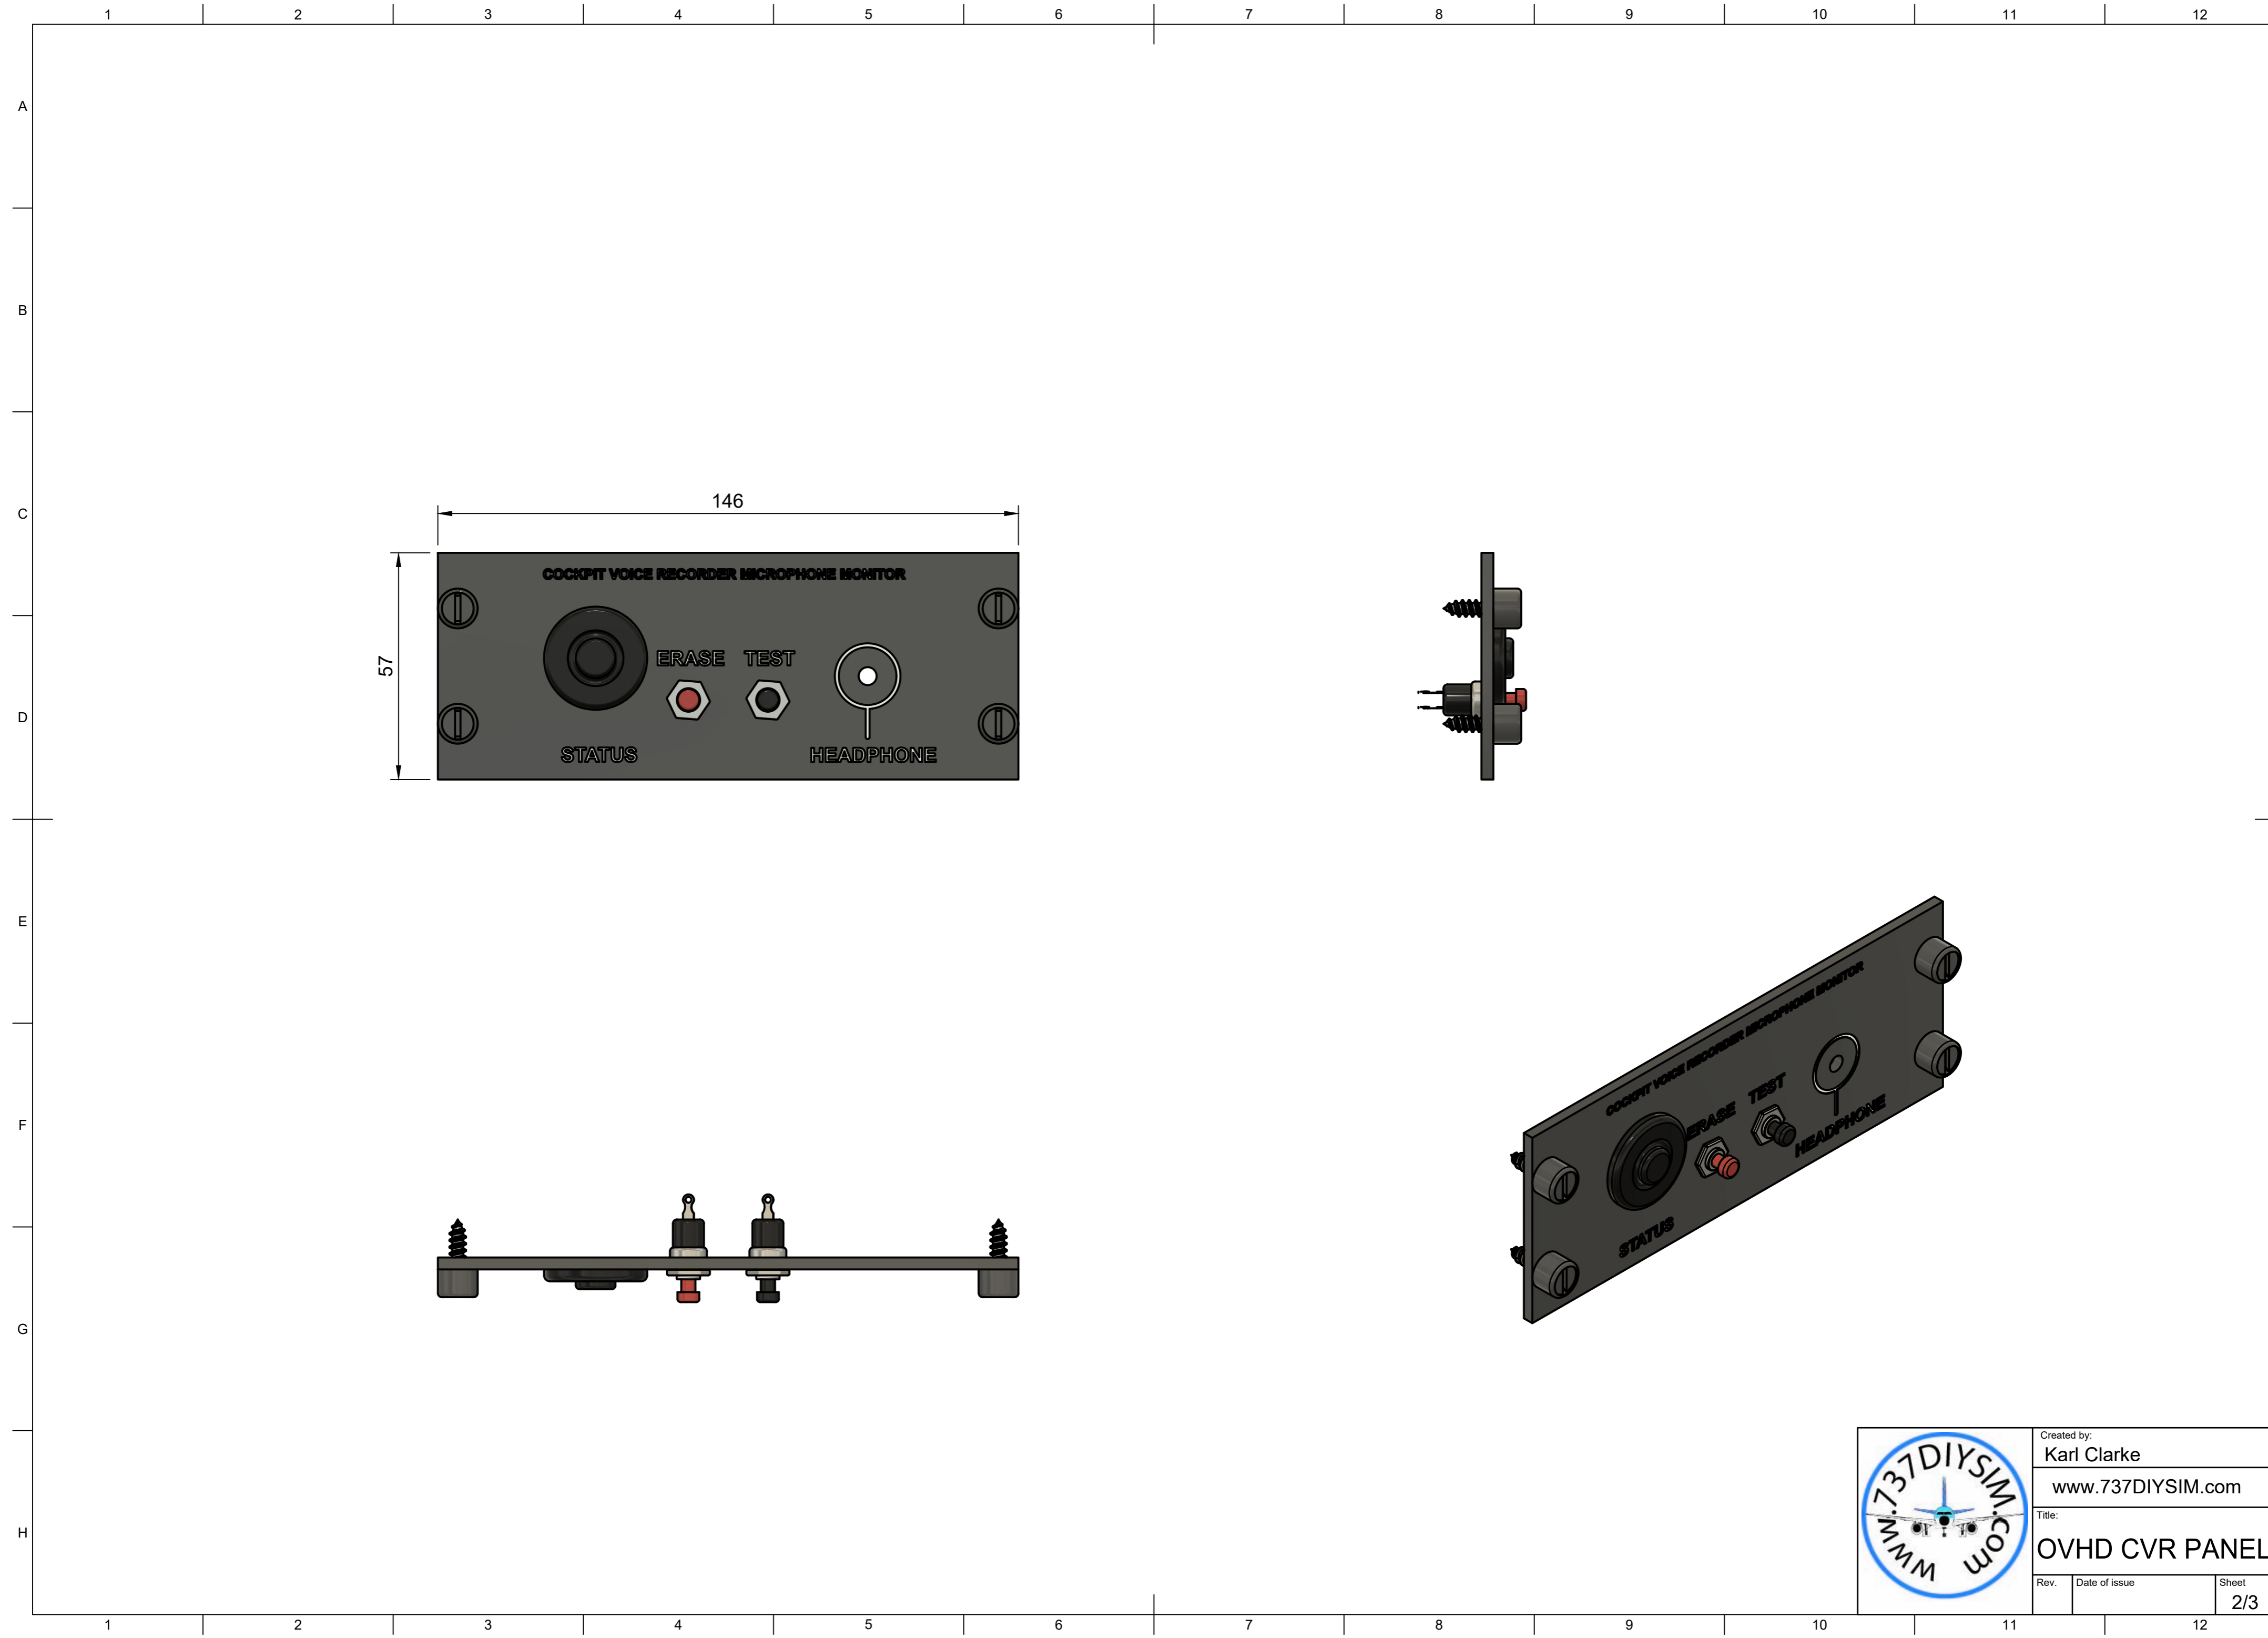

| Parts List | | |
|------------|-----|--------------------------|
| Item | Qty | Part Number |
| 1 | 1 | ELEC PUSH BUTTON JNTS v1 |
| 2 | 1 | ELEC PUSH BUTTON JNTS |
| 3 | 4 | DZUS FASTENER PLASTIC |
| 4 | 1 | BACKPLATE |

| | | |
|----------------------------|---------------|--------------|
| Created by: Karl Clarke | | |
| www.737DIYSIM.com | | |
| Title: OVHD CVR PANEL | | |
| Rev. | Date of issue | Sheet 1/3 |

| | | | |
|--|-------------|---------------|--|
| | Created by: | | Karl Clarke |
| | | | www.737DIYSIM.com |
| | Title: | | OVHD CVR PANEL |
| | Rev. | Date of issue | Sheet 2/3 |

| Parts List | | |
|------------|-----|-------------|
| Item | Qty | Part Number |
| 4 | 1 | BACKPLATE |

| | | | |
|---|-------------|---------------|--|
|  | Created by: | | Karl Clarke |
| | | | www.737DIYSIM.com |
| | Title: | | OVHD CVR PANEL |
| | Rev. | Date of issue | Sheet |
| | | | 3/3 |