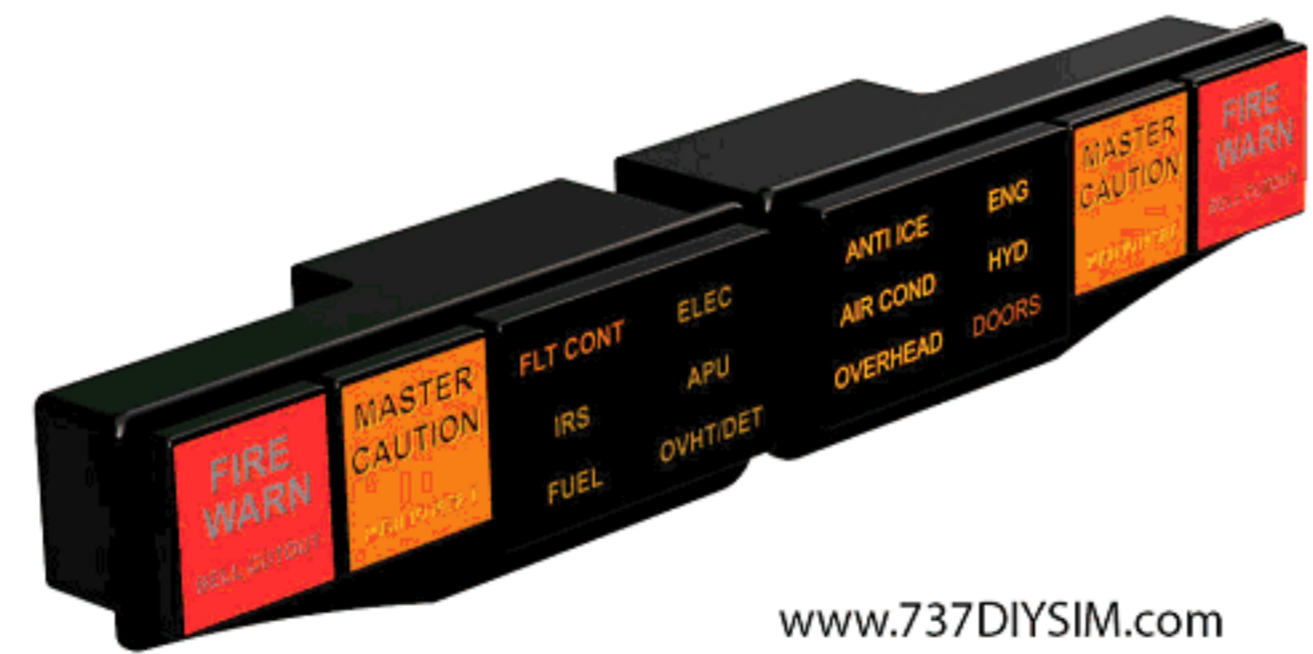

ARDUINO MEGA 2560 REV 3

www.737DIYSIM.com

Title WARNING PANELS		
Author KARL CLARKE www.737DIYSIM.com		
File C:\Users\User\OneDrive\Website\T ... AFDS.dsn	Document WD	
Revision 1.0	Date 18/03/2020	Sheets 4