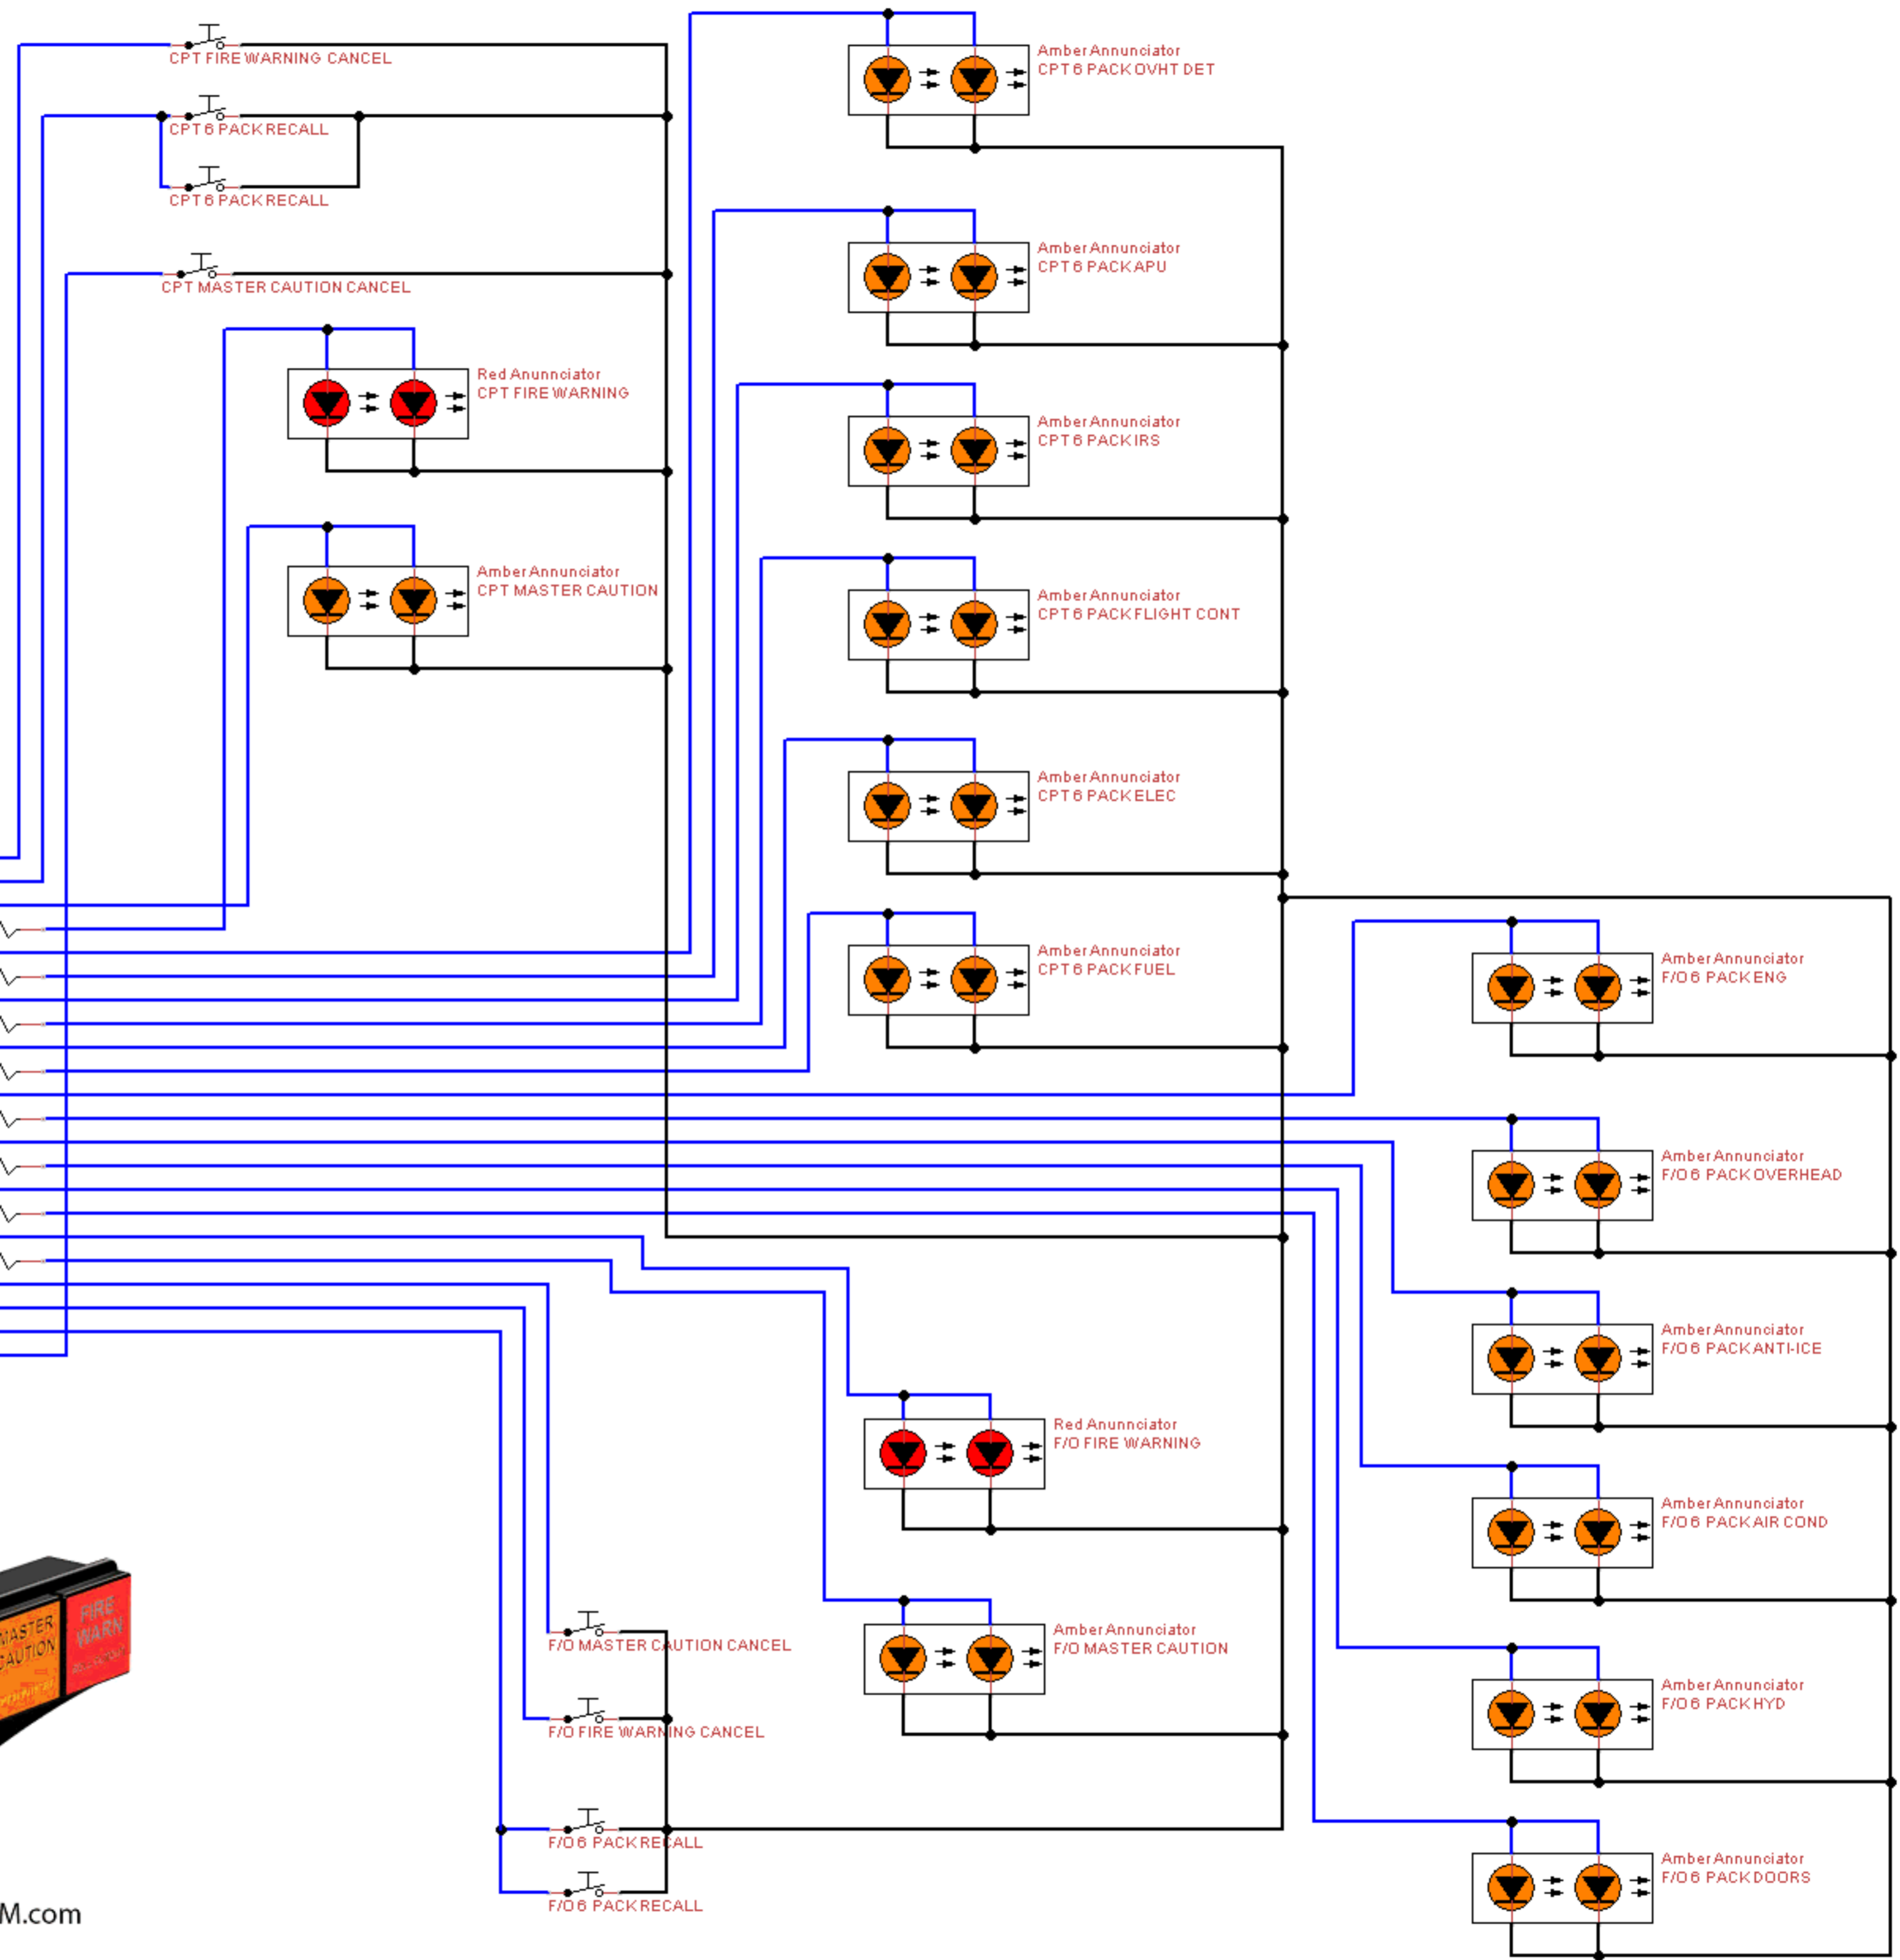

ARDUINO MEGA 2560 REV 3

www.737DIYSIM.com

Title WARNING PANELS		
Author KARL CLARKE www.737DIYSIM.com		
File C:\Users\User\OneDrive\Website\T ... AFDS.dsn	Document WD	
Revision 1.0	Date 18/03/2020	Sheets 4